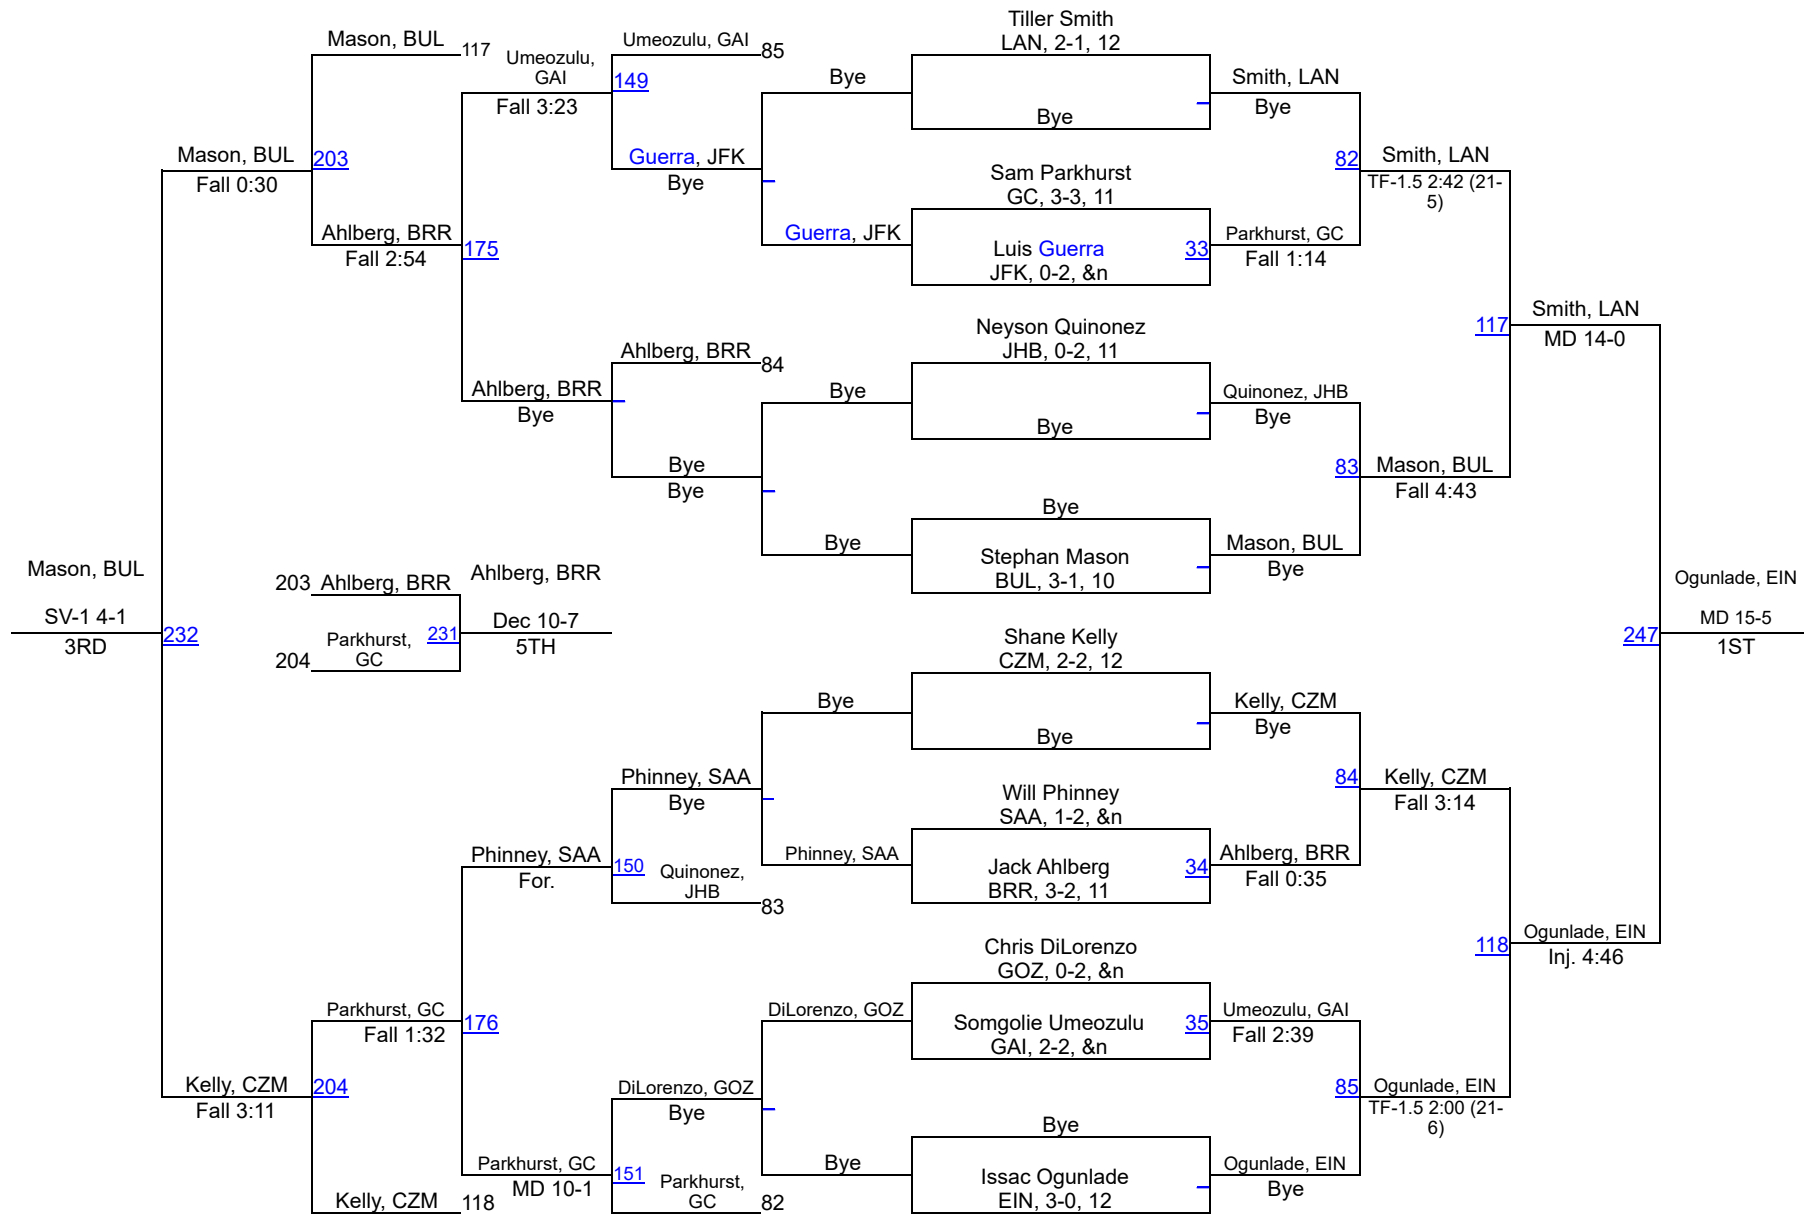

Mad Mats 2024

144

Mad Mats 2024

150

Mad Mats 2024

175

Mad Mats 2024

190

Mad Mats 2024

215

	Team	Season Team	Abbr	Count	Points
1	Magruder, MD	Col. Zadok Magruder, MD (GET)	CZM	14	202.0
2	Landon, MD	Landon, MD (GET)	LAN	14	194.5
3	Bullis School, MD	Bullis School, MD (GET)	BUL	11	189.0
4	Blake, MD	James Hubert Blake, MD (GET)	JHB	14	164.5
5	Good Counsel, MD	Our Lady of Good Counsel, MD (GET)	GC	12	163.5
6	Broad Run, VA	Broad Run, VA (GET)	BRR	13	121.5
7	Gonzaga, DC	Gonzaga College High School, DC (GET)	GOZ	9	102.5
8	Einstein, MD	Albert Einstein, MD (GET)	EIN	9	94.5
9	Model, DC	Model Secondary School for the Deaf, DC (GET)	MDL	10	83.5
10	Washington Latin, DC	Washington Latin, DC (GET)	WSL	9	66.5
11	Gaithersburg, MD	Gaithersburg, MD (GET)	GAI	5	61.0
12	Jackson-Reed , DC	Jackson-Reed, DC (GET)	JSR	7	52.0
13	St. Anselm`s Abbey School, DC	St. Anselm`s Abbey School, DC (GET)	SAA	9	40.0
14	Kennedy, MD	John F. Kennedy, MD (GET)	JFK	9	30.0