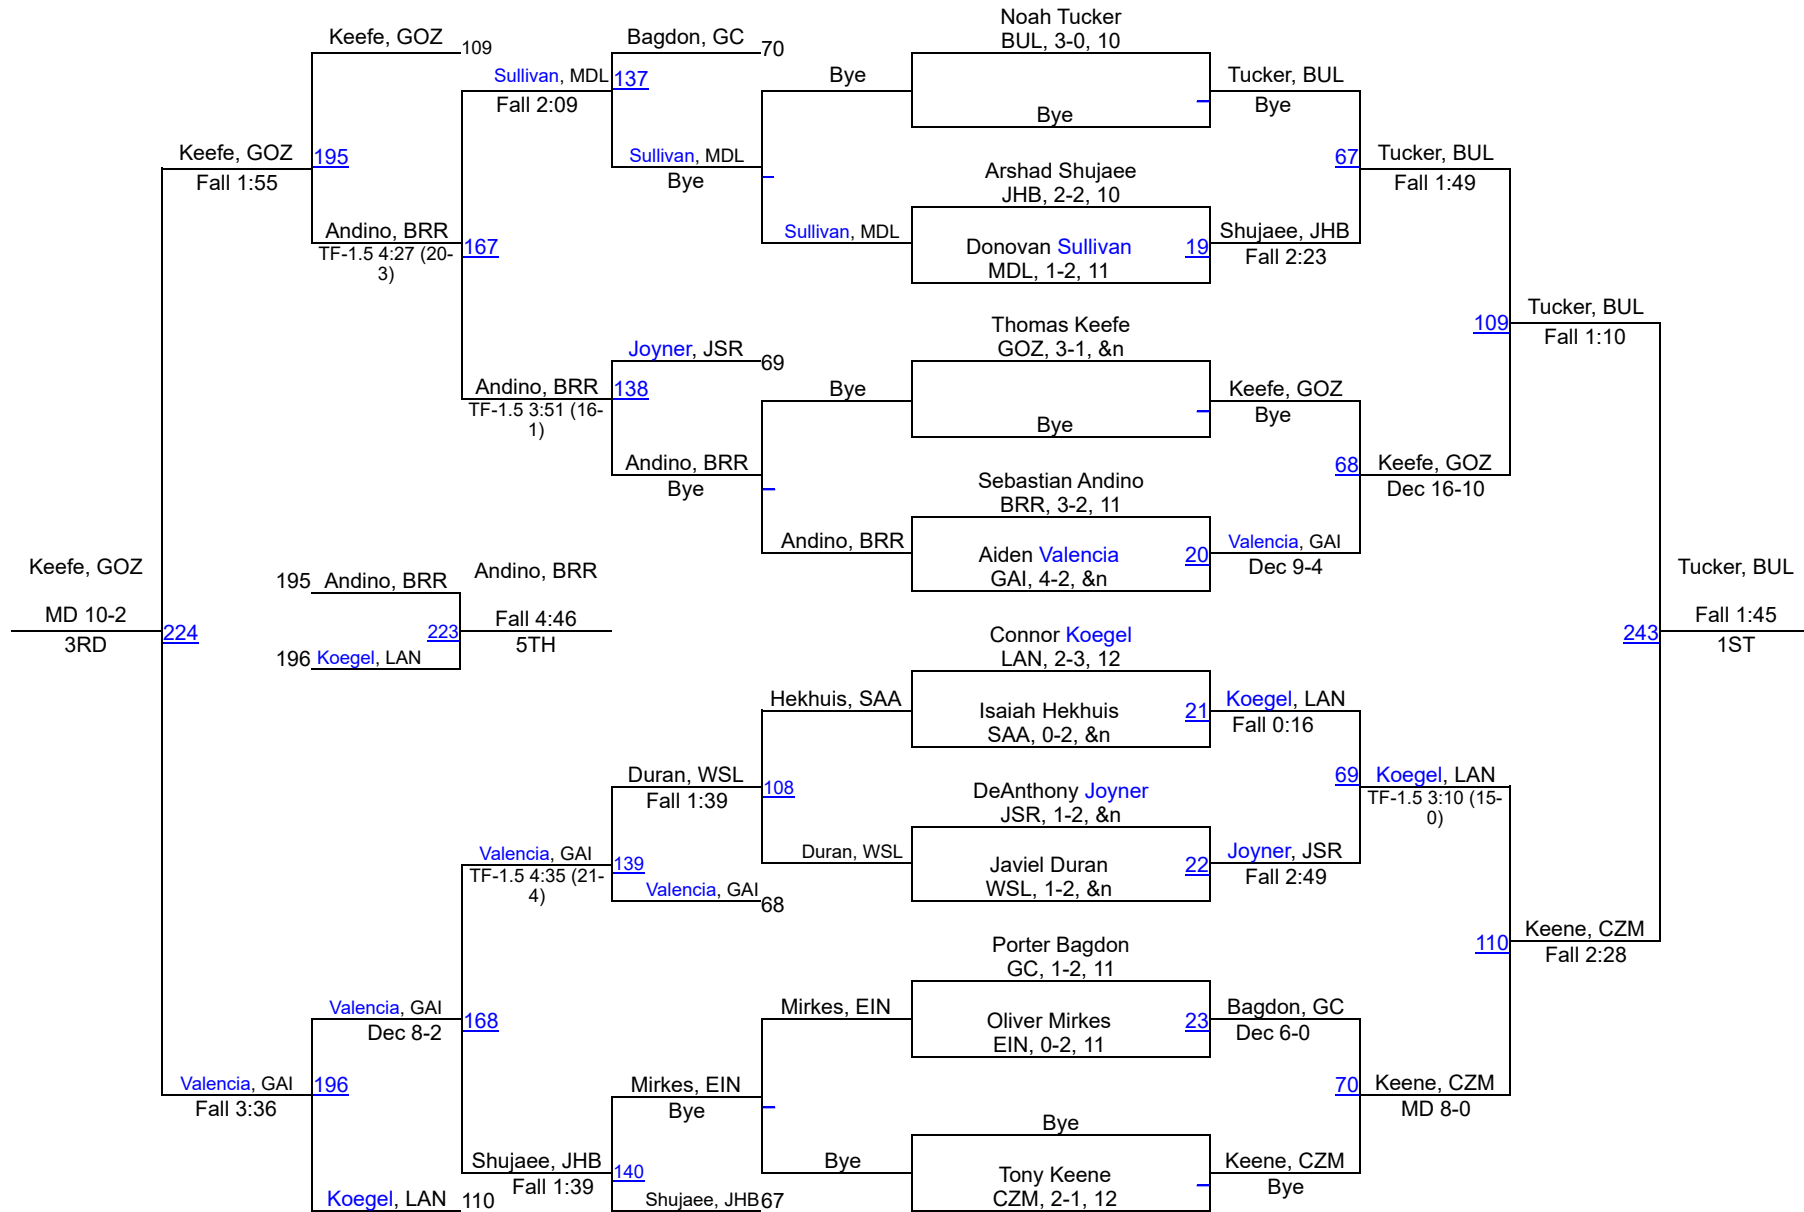

Mad Mats 2024

144

Mad Mats 2024

150

Mad Mats 2024

175

Mad Mats 2024

190

Mad Mats 2024

215

	Team	Season Team	Abbr	Count	Points
1	Magruder, MD	Col. Zadok Magruder, MD (GET)	CZM	14	202.0
2	Landon, MD	Landon, MD (GET)	LAN	14	194.5
3	Bullis School, MD	Bullis School, MD (GET)	BUL	11	189.0
4	Blake, MD	James Hubert Blake, MD (GET)	JHB	14	164.5
5	Good Counsel, MD	Our Lady of Good Counsel, MD (GET)	GC	12	163.5
6	Broad Run, VA	Broad Run, VA (GET)	BRR	13	121.5
7	Gonzaga, DC	Gonzaga College High School, DC (GET)	GOZ	9	102.5
8	Einstein, MD	Albert Einstein, MD (GET)	EIN	9	94.5
9	Model, DC	Model Secondary School for the Deaf, DC (GET)	MDL	10	83.5
10	Washington Latin, DC	Washington Latin, DC (GET)	WSL	9	66.5
11	Gaithersburg, MD	Gaithersburg, MD (GET)	GAI	5	61.0
12	Jackson-Reed , DC	Jackson-Reed, DC (GET)	JSR	7	52.0
13	St. Anselm`s Abbey School, DC	St. Anselm`s Abbey School, DC (GET)	SAA	9	40.0
14	Kennedy, MD	John F. Kennedy, MD (GET)	JFK	9	30.0