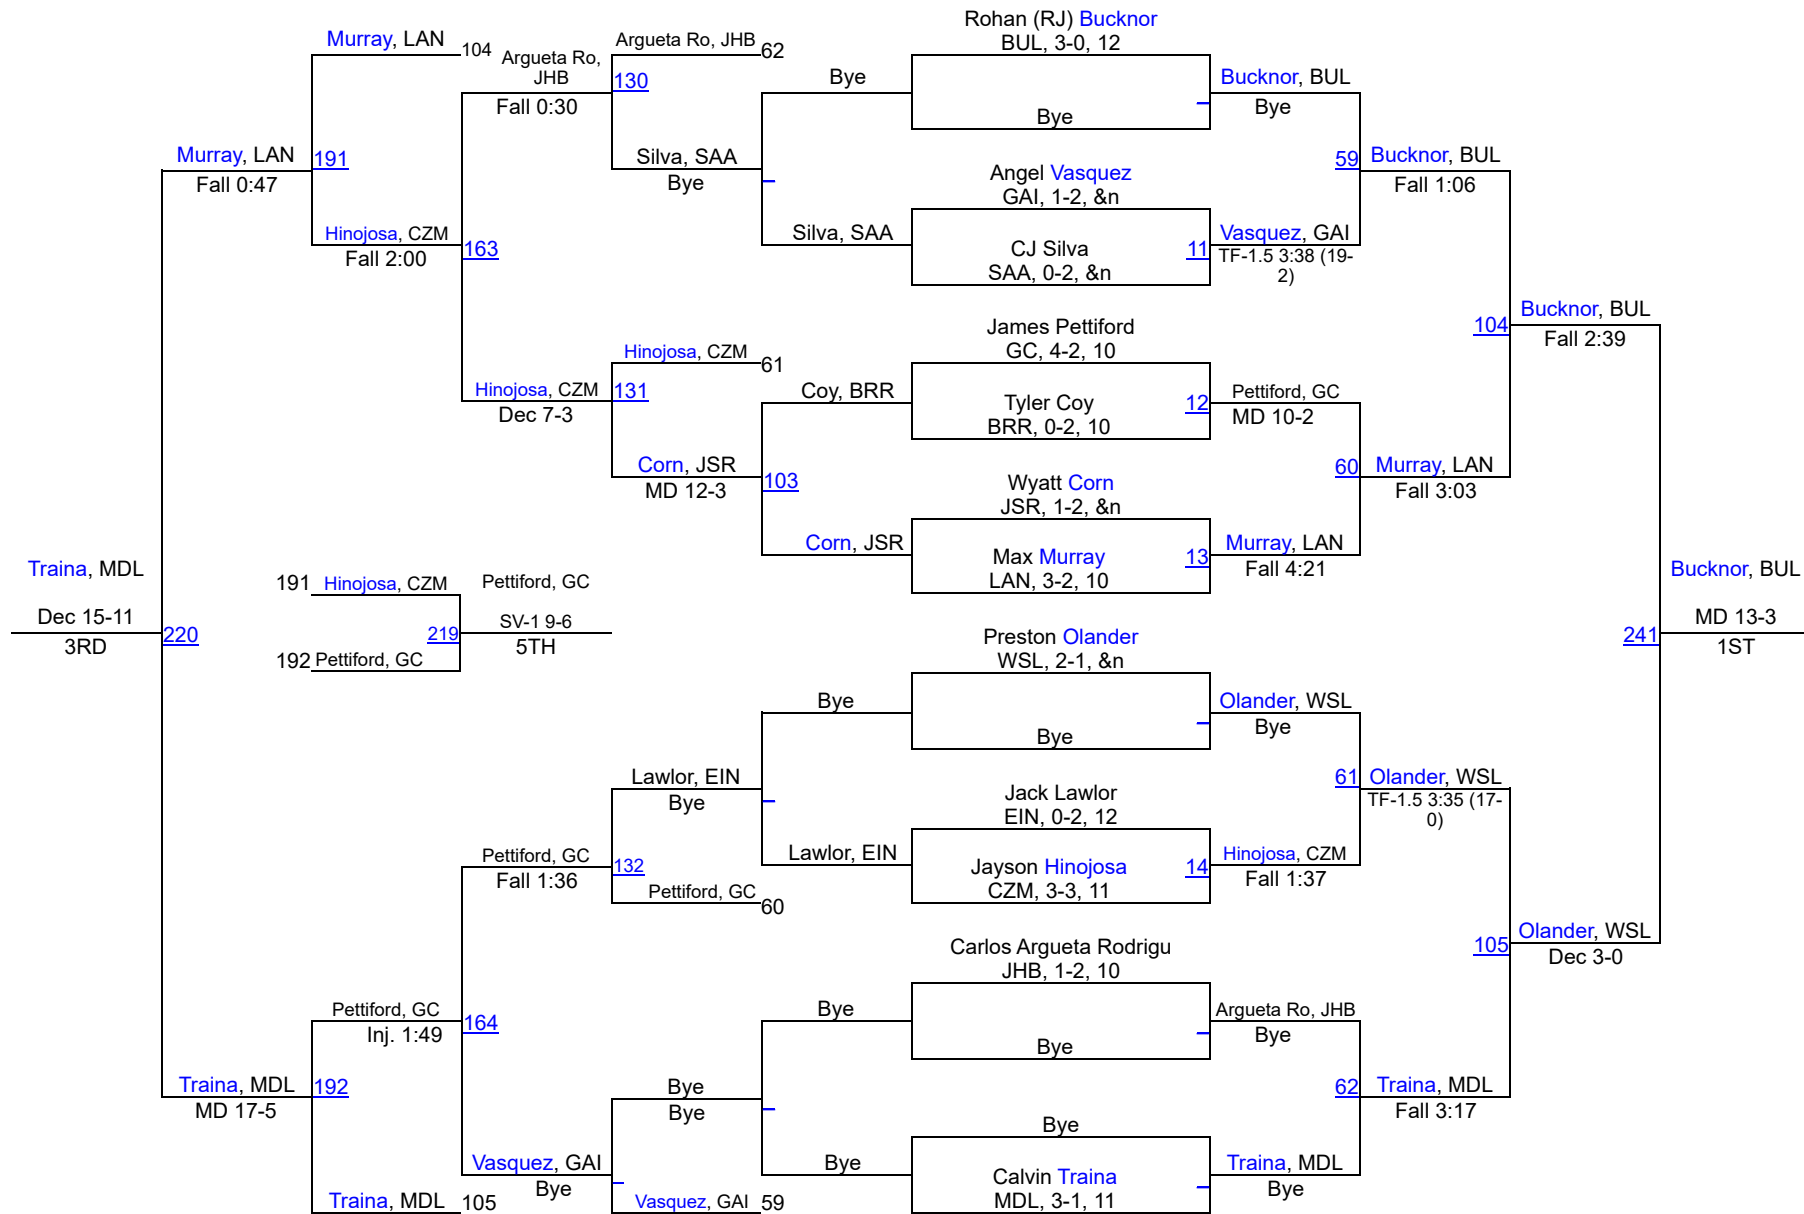

Mad Mats 2024

144

Mad Mats 2024

150

Mad Mats 2024

175

Mad Mats 2024

190

Mad Mats 2024

215

	Team	Season Team	Abbr	Count	Points
1	Magruder, MD	Col. Zadok Magruder, MD (GET)	CZM	14	202.0
2	Landon, MD	Landon, MD (GET)	LAN	14	194.5
3	Bullis School, MD	Bullis School, MD (GET)	BUL	11	189.0
4	Blake, MD	James Hubert Blake, MD (GET)	JHB	14	164.5
5	Good Counsel, MD	Our Lady of Good Counsel, MD (GET)	GC	12	163.5
6	Broad Run, VA	Broad Run, VA (GET)	BRR	13	121.5
7	Gonzaga, DC	Gonzaga College High School, DC (GET)	GOZ	9	102.5
8	Einstein, MD	Albert Einstein, MD (GET)	EIN	9	94.5
9	Model, DC	Model Secondary School for the Deaf, DC (GET)	MDL	10	83.5
10	Washington Latin, DC	Washington Latin, DC (GET)	WSL	9	66.5
11	Gaithersburg, MD	Gaithersburg, MD (GET)	GAI	5	61.0
12	Jackson-Reed , DC	Jackson-Reed, DC (GET)	JSR	7	52.0
13	St. Anselm`s Abbey School, DC	St. Anselm`s Abbey School, DC (GET)	SAA	9	40.0
14	Kennedy, MD	John F. Kennedy, MD (GET)	JFK	9	30.0