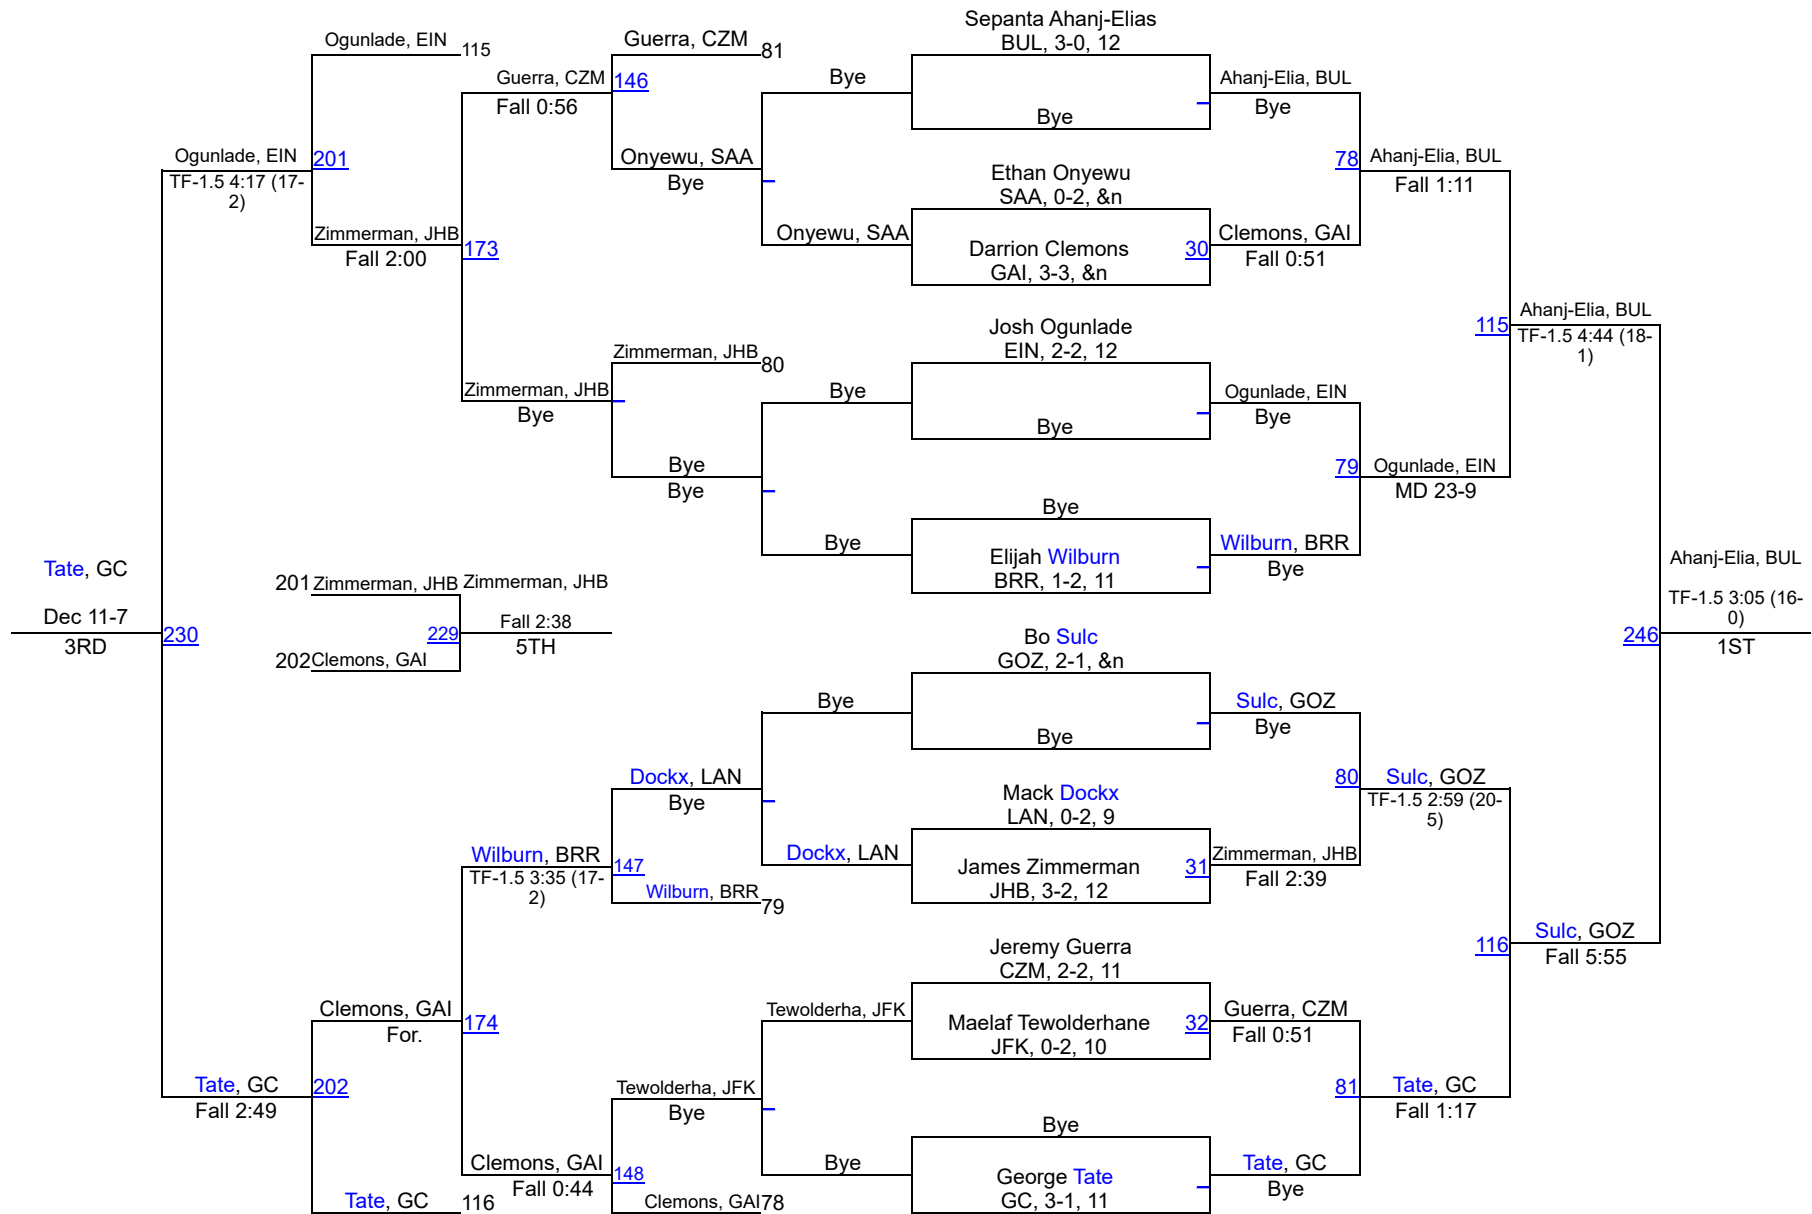

Mad Mats 2024

144

Mad Mats 2024

150

Mad Mats 2024

175

Mad Mats 2024

190

Mad Mats 2024

215

	Team	Season Team	Abbr	Count	Points
1	Magruder, MD	Col. Zadok Magruder, MD (GET)	CZM	14	202.0
2	Landon, MD	Landon, MD (GET)	LAN	14	194.5
3	Bullis School, MD	Bullis School, MD (GET)	BUL	11	189.0
4	Blake, MD	James Hubert Blake, MD (GET)	JHB	14	164.5
5	Good Counsel, MD	Our Lady of Good Counsel, MD (GET)	GC	12	163.5
6	Broad Run, VA	Broad Run, VA (GET)	BRR	13	121.5
7	Gonzaga, DC	Gonzaga College High School, DC (GET)	GOZ	9	102.5
8	Einstein, MD	Albert Einstein, MD (GET)	EIN	9	94.5
9	Model, DC	Model Secondary School for the Deaf, DC (GET)	MDL	10	83.5
10	Washington Latin, DC	Washington Latin, DC (GET)	WSL	9	66.5
11	Gaithersburg, MD	Gaithersburg, MD (GET)	GAI	5	61.0
12	Jackson-Reed , DC	Jackson-Reed, DC (GET)	JSR	7	52.0
13	St. Anselm`s Abbey School, DC	St. Anselm`s Abbey School, DC (GET)	SAA	9	40.0
14	Kennedy, MD	John F. Kennedy, MD (GET)	JFK	9	30.0