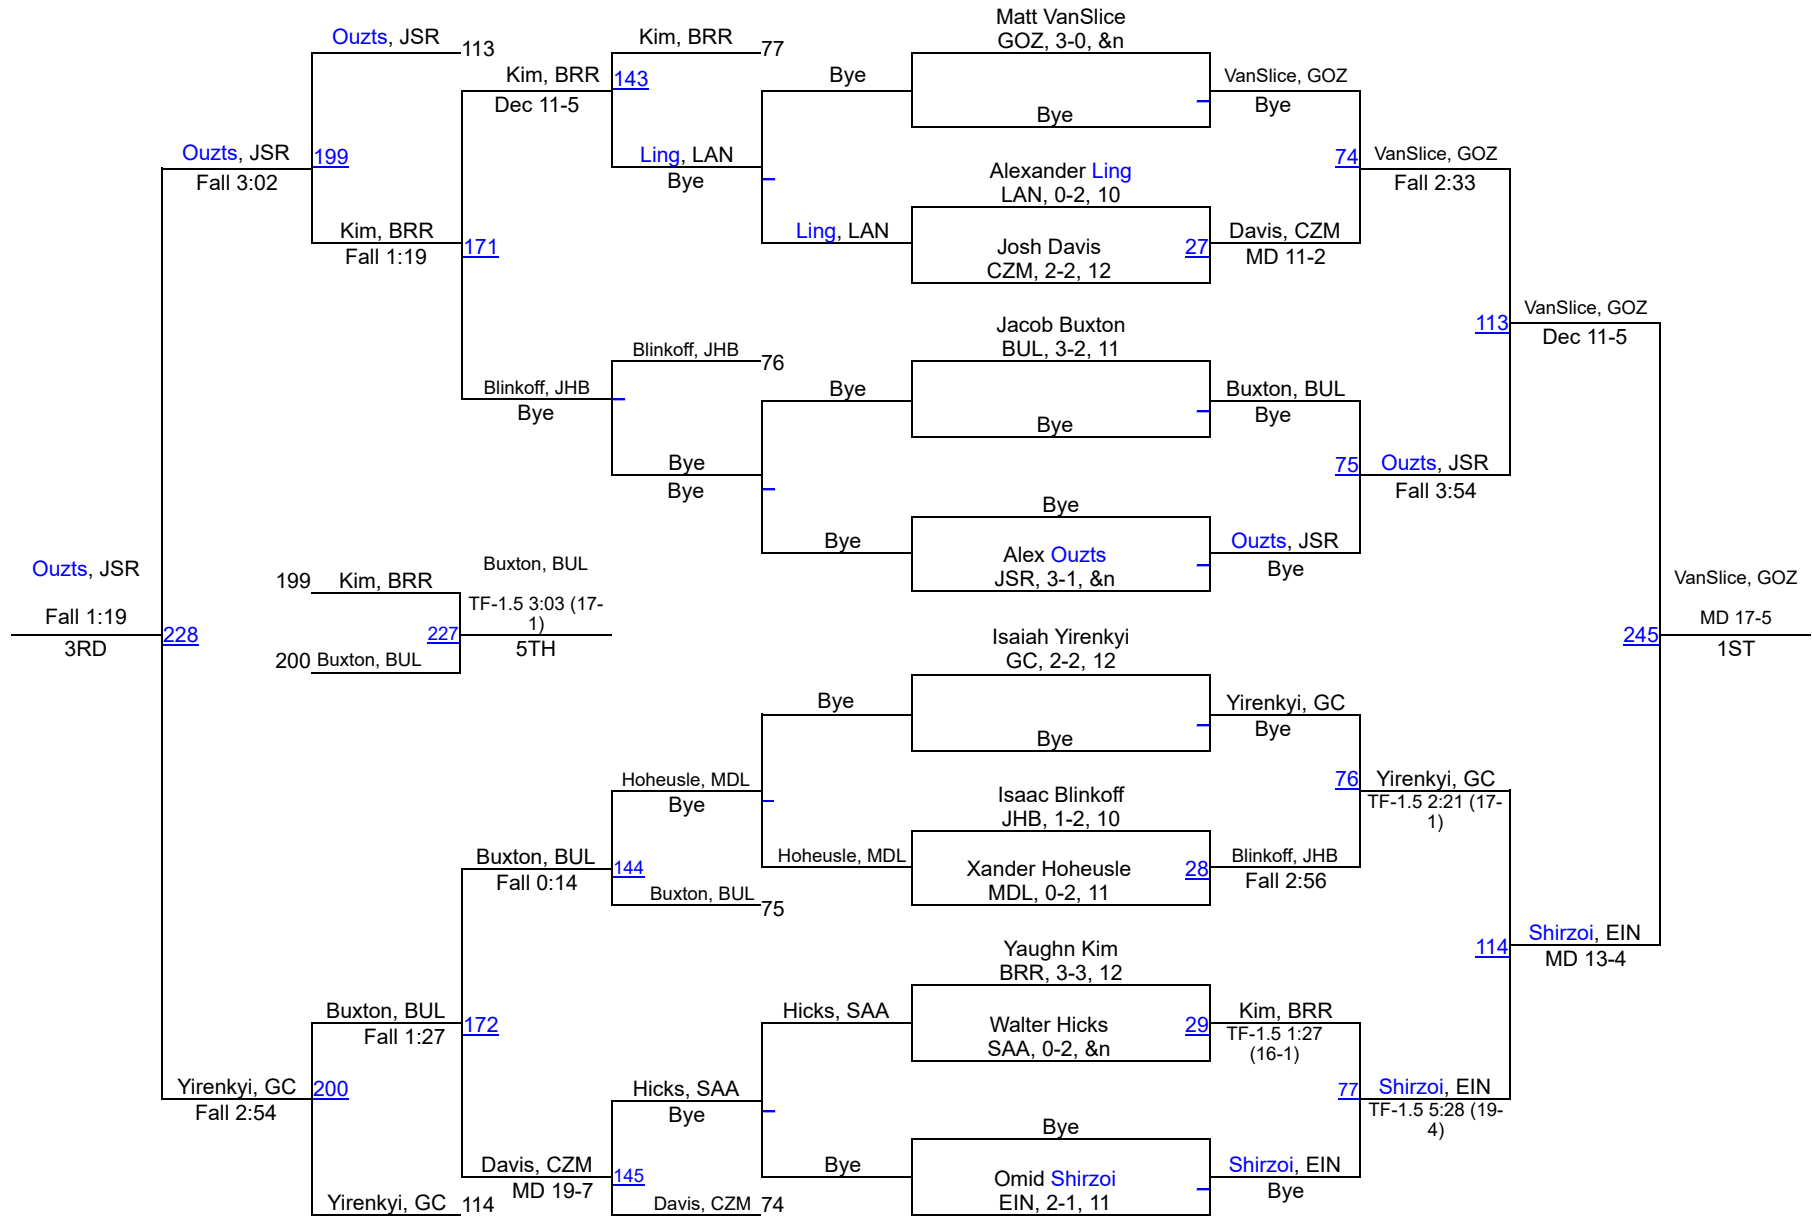

Mad Mats 2024

144

Mad Mats 2024

150

Mad Mats 2024

175

Mad Mats 2024

190

Mad Mats 2024

215

	Team	Season Team	Abbr	Count	Points
1	Magruder, MD	Col. Zadok Magruder, MD (GET)	CZM	14	202.0
2	Landon, MD	Landon, MD (GET)	LAN	14	194.5
3	Bullis School, MD	Bullis School, MD (GET)	BUL	11	189.0
4	Blake, MD	James Hubert Blake, MD (GET)	JHB	14	164.5
5	Good Counsel, MD	Our Lady of Good Counsel, MD (GET)	GC	12	163.5
6	Broad Run, VA	Broad Run, VA (GET)	BRR	13	121.5
7	Gonzaga, DC	Gonzaga College High School, DC (GET)	GOZ	9	102.5
8	Einstein, MD	Albert Einstein, MD (GET)	EIN	9	94.5
9	Model, DC	Model Secondary School for the Deaf, DC (GET)	MDL	10	83.5
10	Washington Latin, DC	Washington Latin, DC (GET)	WSL	9	66.5
11	Gaithersburg, MD	Gaithersburg, MD (GET)	GAI	5	61.0
12	Jackson-Reed , DC	Jackson-Reed, DC (GET)	JSR	7	52.0
13	St. Anselm`s Abbey School, DC	St. Anselm`s Abbey School, DC (GET)	SAA	9	40.0
14	Kennedy, MD	John F. Kennedy, MD (GET)	JFK	9	30.0