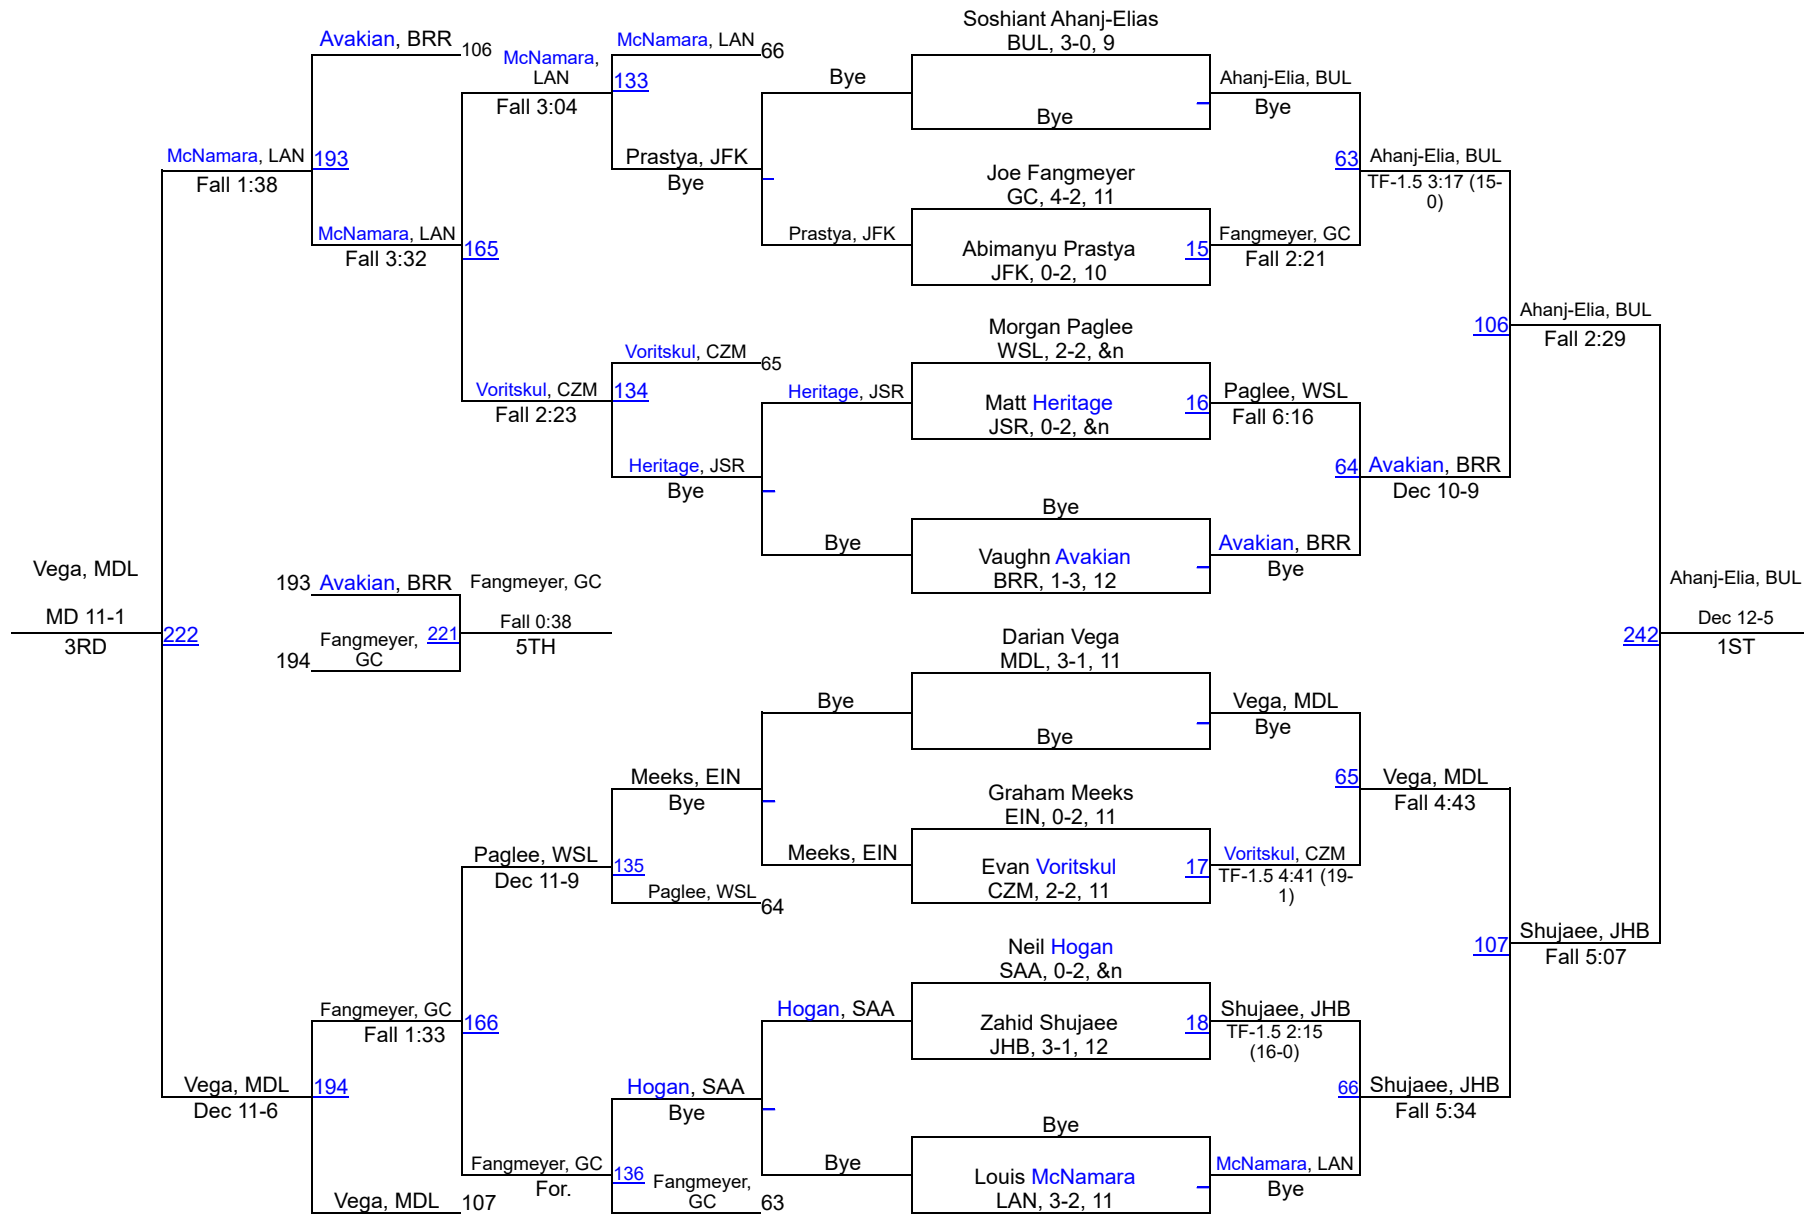

Mad Mats 2024

144

Mad Mats 2024

150

Mad Mats 2024

175

Mad Mats 2024

190

Mad Mats 2024

215

	Team	Season Team	Abbr	Count	Points
1	Magruder, MD	Col. Zadok Magruder, MD (GET)	CZM	14	202.0
2	Landon, MD	Landon, MD (GET)	LAN	14	194.5
3	Bullis School, MD	Bullis School, MD (GET)	BUL	11	189.0
4	Blake, MD	James Hubert Blake, MD (GET)	JHB	14	164.5
5	Good Counsel, MD	Our Lady of Good Counsel, MD (GET)	GC	12	163.5
6	Broad Run, VA	Broad Run, VA (GET)	BRR	13	121.5
7	Gonzaga, DC	Gonzaga College High School, DC (GET)	GOZ	9	102.5
8	Einstein, MD	Albert Einstein, MD (GET)	EIN	9	94.5
9	Model, DC	Model Secondary School for the Deaf, DC (GET)	MDL	10	83.5
10	Washington Latin, DC	Washington Latin, DC (GET)	WSL	9	66.5
11	Gaithersburg, MD	Gaithersburg, MD (GET)	GAI	5	61.0
12	Jackson-Reed , DC	Jackson-Reed, DC (GET)	JSR	7	52.0
13	St. Anselm`s Abbey School, DC	St. Anselm`s Abbey School, DC (GET)	SAA	9	40.0
14	Kennedy, MD	John F. Kennedy, MD (GET)	JFK	9	30.0