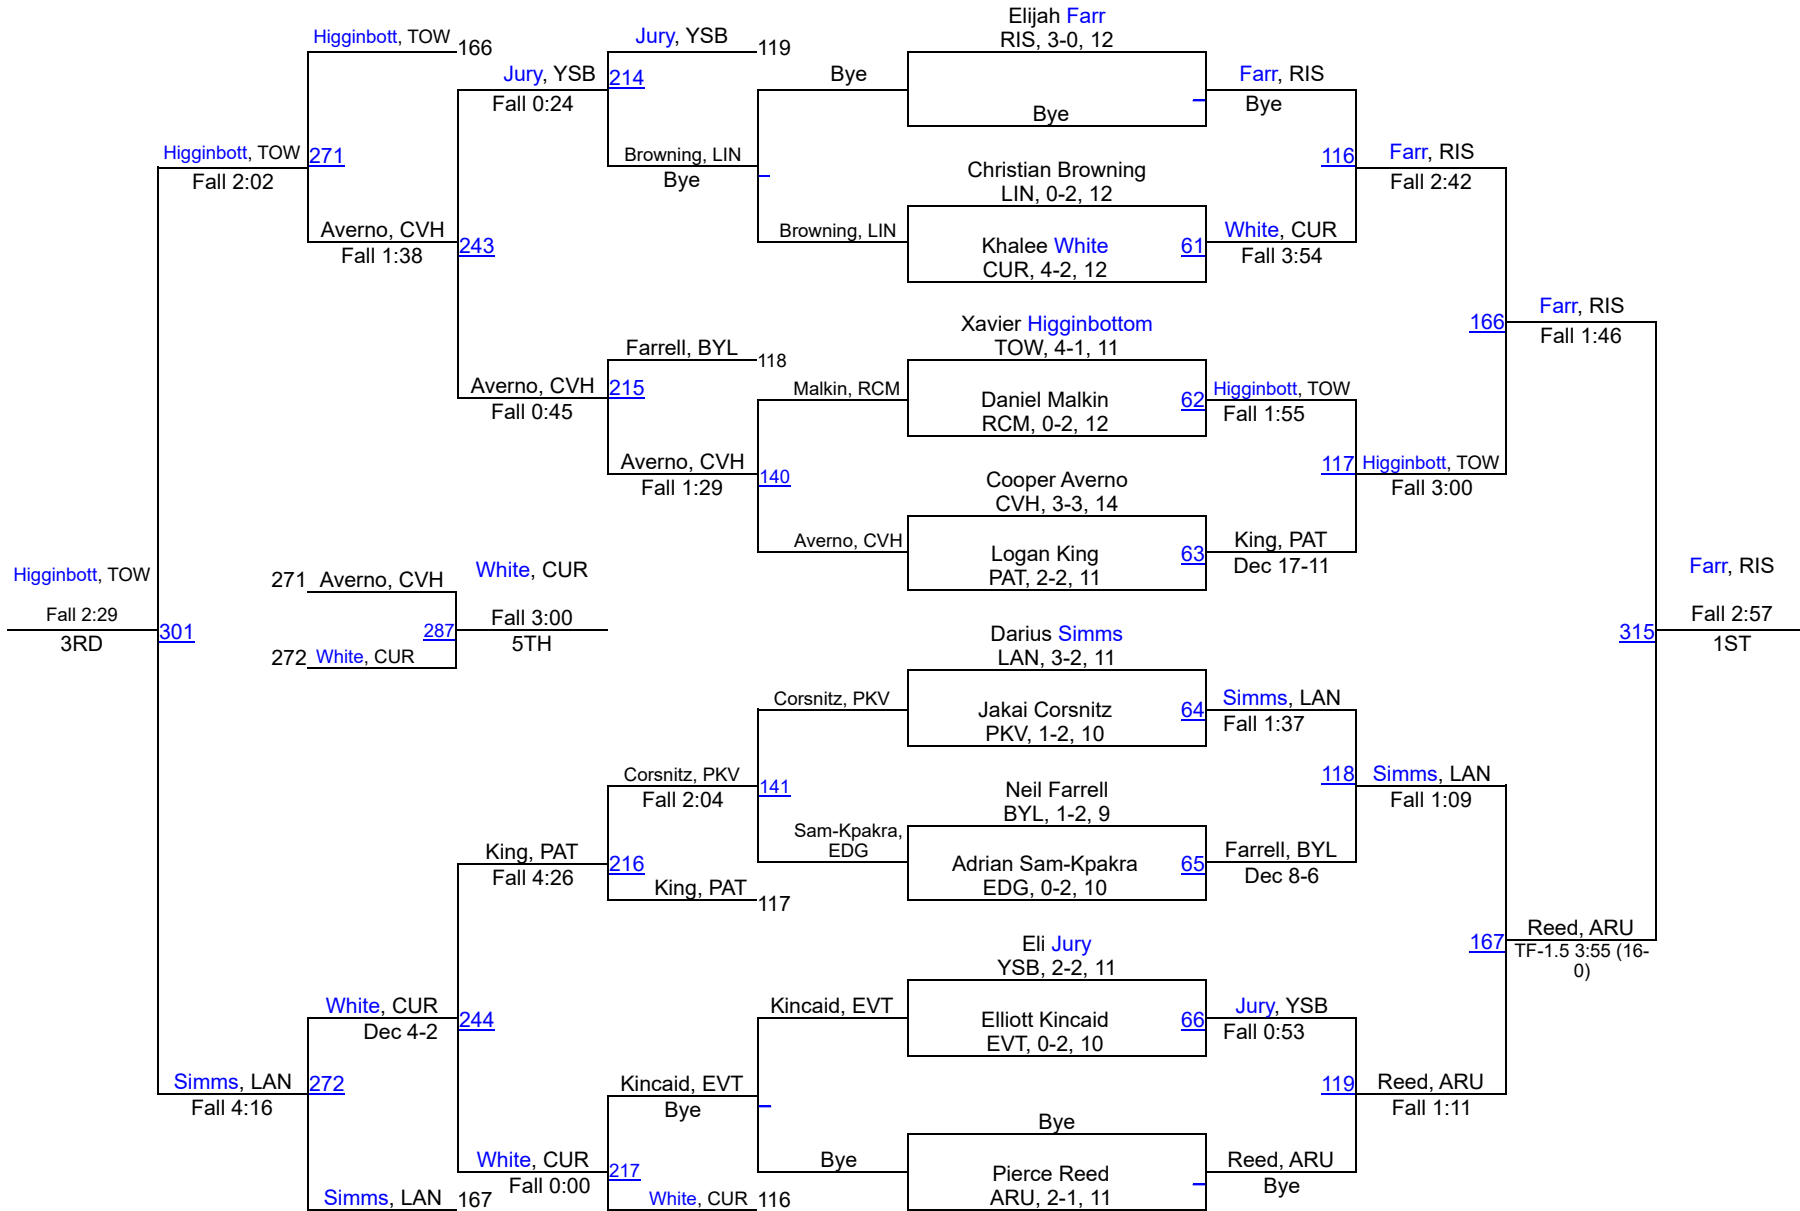

2024 Nightmare Invitational

106

2024 Nightmare Invitational

113

2024 Nightmare Invitational

126

2024 Nightmare Invitational

150

2024 Nightmare Invitational

165

2024 Nightmare Invitational

175

2024 Nightmare Invitational

190

2024 Nightmare Invitational

215

	Team	Season Team	Abbr	Count	Points
1	Curley, MD	Archbishop Curley, MD (GET)	CUR	13	208.0
2	Calvert Hall, MD	Calvert Hall College, MD (GET)	CVH	14	205.5
3	Arundel, MD	Arundel, MD (GET)	ARU	12	195.0
4	Rising Sun, MD	Rising Sun, MD (GET)	RIS	11	159.5
5	Linganore, MD	Linganore, MD (GET)	LIN	12	134.5
6	York Suburban, PA	York Suburban Hs, PA (GET)	YSB	12	109.5
7	Richard Montgomery , MD	Richard Montgomery, MD (GET)	RCM	11	104.5
8	Patapsco, MD	Patapsco, MD (GET)	PAT	11	93.0
9	Boys` Latin, MD	Boys` Latin School, MD (GET)	BYL	14	85.5
10	Lansdowne, MD	Lansdowne, MD (GET)	LAN	8	83.5
11	Edgewood, MD	Edgewood, MD (GET)	EDG	13	77.0
12	Towson, MD	Towson, MD (GET)	TOW	12	72.5
13	Parkville, MD	Parkville, MD (GET)	PKV	10	34.0
14	St. Paul`s, MD	The St. Paul`s School for Boys, MD (GET)	STP	7	31.5
15	Eastern Tech, MD	Eastern Technical, MD (GET)	EVT	10	26.0
16	Friends, MD	Friends Of Baltimore, MD (GET)	FRI	5	10.5
17	Chesapeake, MD	Chesapeake-BC, MD (GET)	CHS	4	9.0