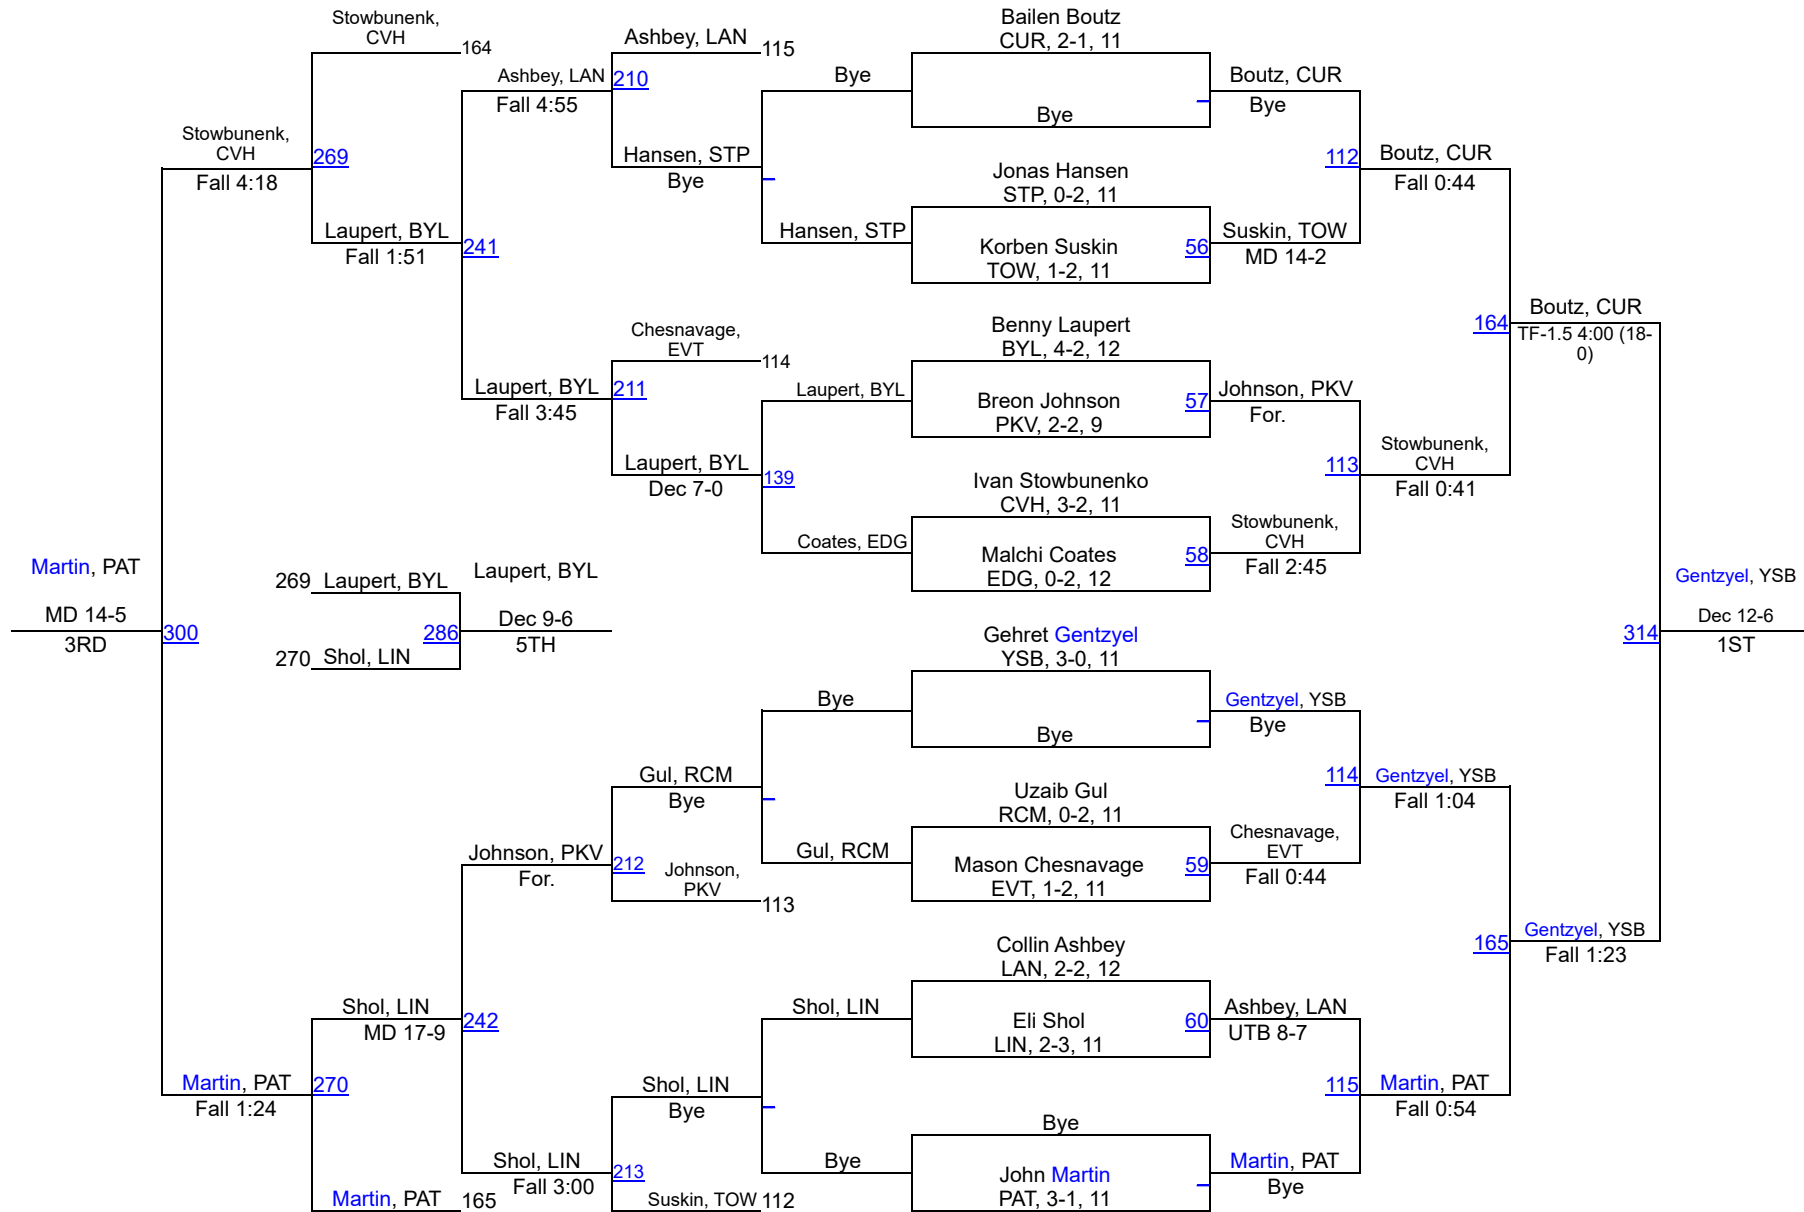

2024 Nightmare Invitational

106

2024 Nightmare Invitational

113

2024 Nightmare Invitational

126

2024 Nightmare Invitational

150

2024 Nightmare Invitational

165

2024 Nightmare Invitational

175

2024 Nightmare Invitational

190

2024 Nightmare Invitational

215

	Team	Season Team	Abbr	Count	Points
1	Curley, MD	Archbishop Curley, MD (GET)	CUR	13	208.0
2	Calvert Hall, MD	Calvert Hall College, MD (GET)	CVH	14	205.5
3	Arundel, MD	Arundel, MD (GET)	ARU	12	195.0
4	Rising Sun, MD	Rising Sun, MD (GET)	RIS	11	159.5
5	Linganore, MD	Linganore, MD (GET)	LIN	12	134.5
6	York Suburban, PA	York Suburban Hs, PA (GET)	YSB	12	109.5
7	Richard Montgomery , MD	Richard Montgomery, MD (GET)	RCM	11	104.5
8	Patapsco, MD	Patapsco, MD (GET)	PAT	11	93.0
9	Boys` Latin, MD	Boys` Latin School, MD (GET)	BYL	14	85.5
10	Lansdowne, MD	Lansdowne, MD (GET)	LAN	8	83.5
11	Edgewood, MD	Edgewood, MD (GET)	EDG	13	77.0
12	Towson, MD	Towson, MD (GET)	TOW	12	72.5
13	Parkville, MD	Parkville, MD (GET)	PKV	10	34.0
14	St. Paul`s, MD	The St. Paul`s School for Boys, MD (GET)	STP	7	31.5
15	Eastern Tech, MD	Eastern Technical, MD (GET)	EVT	10	26.0
16	Friends, MD	Friends Of Baltimore, MD (GET)	FRI	5	10.5
17	Chesapeake, MD	Chesapeake-BC, MD (GET)	CHS	4	9.0