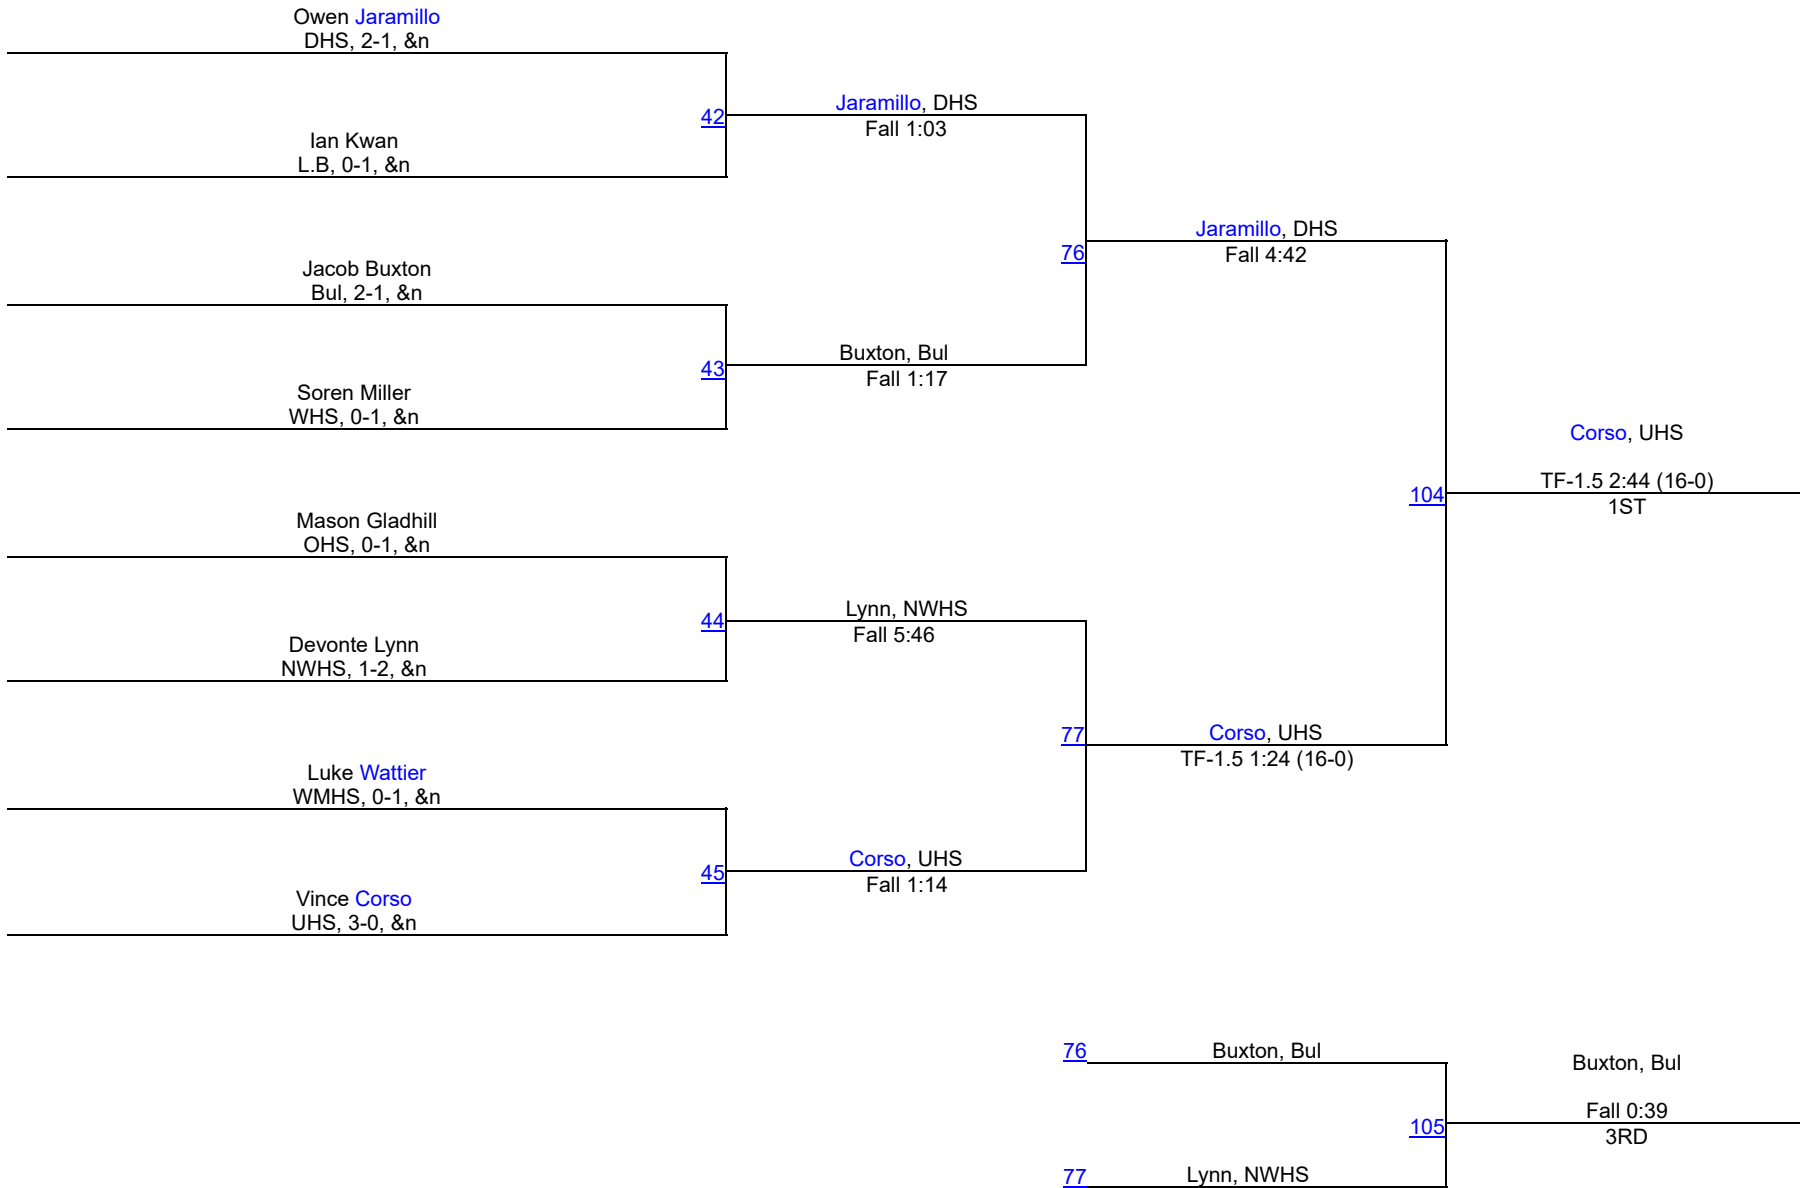

Damascus Holiday Tournament 2024

190