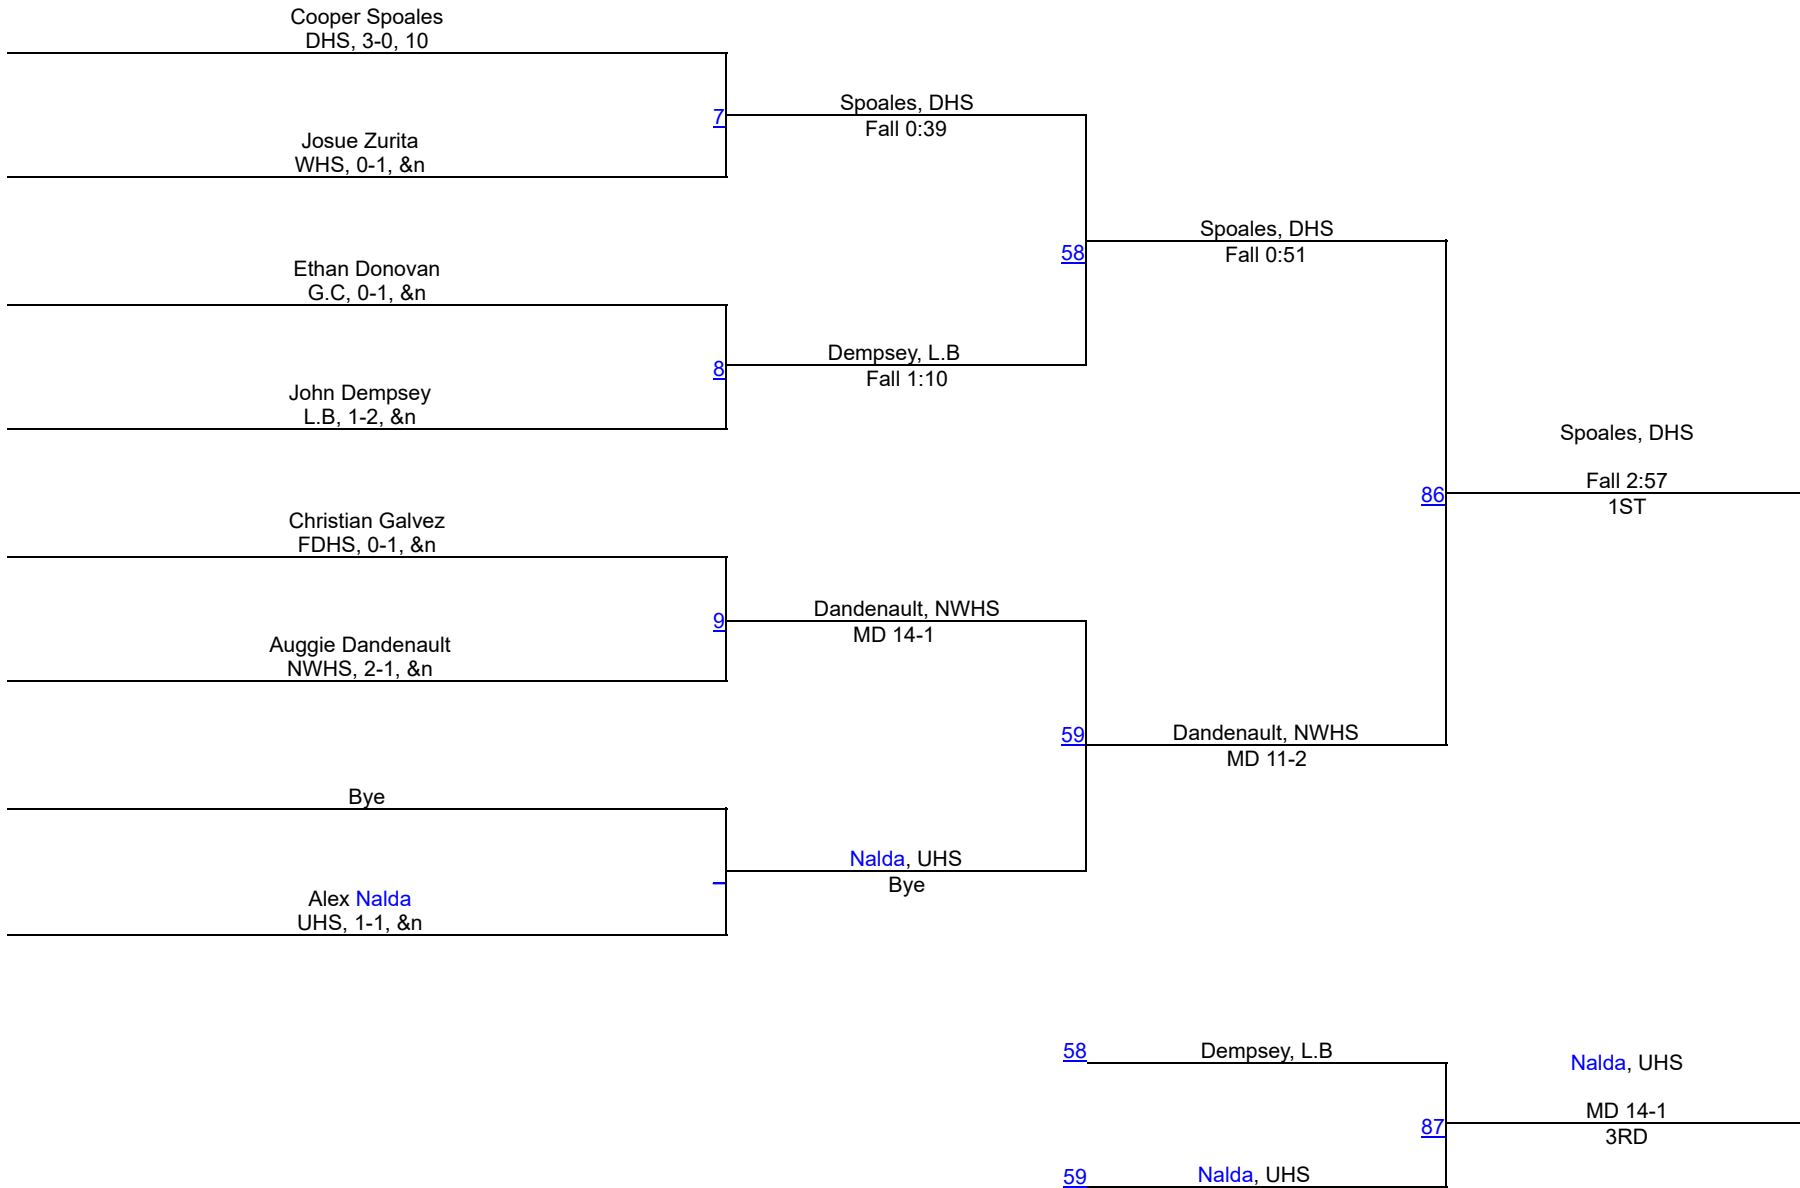

Damascus Holiday Tournament 2024

120