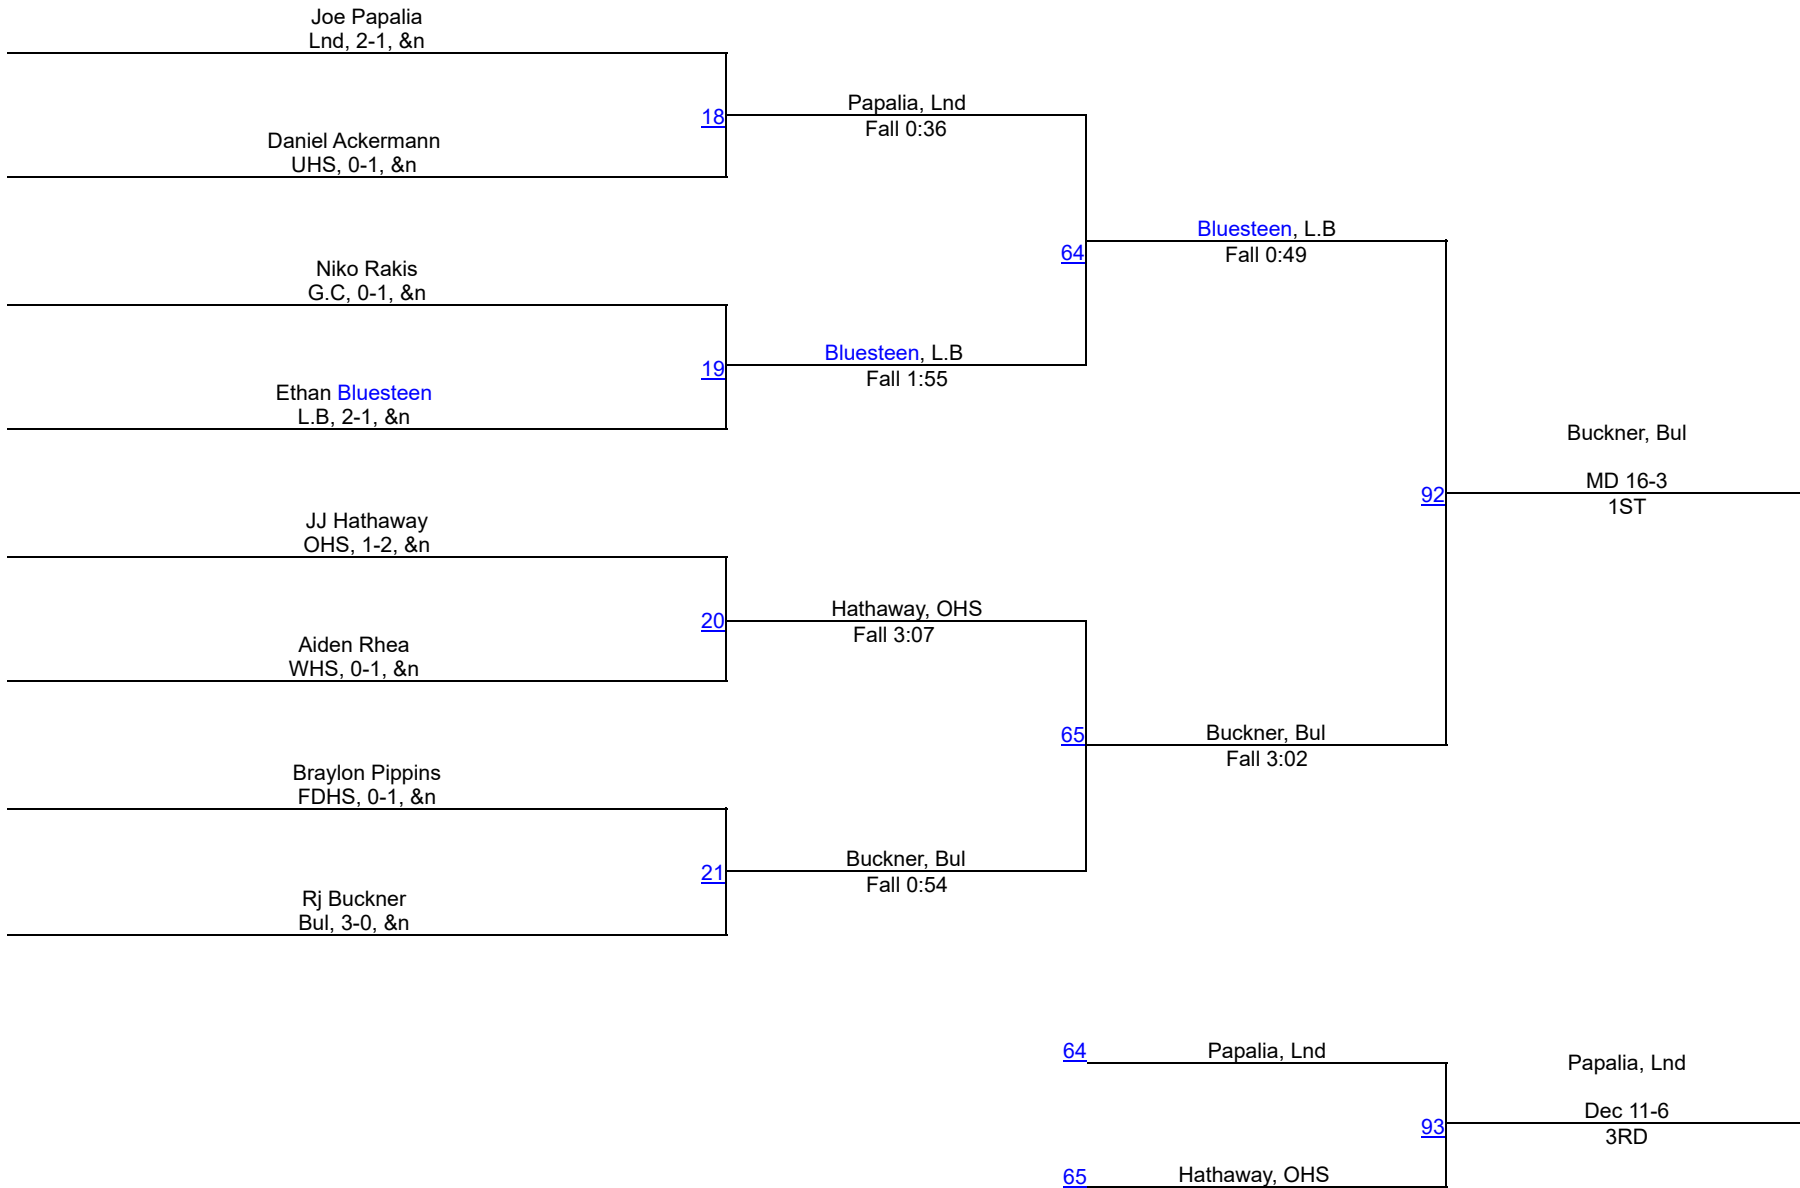

Damascus Holiday Tournament 2024

138