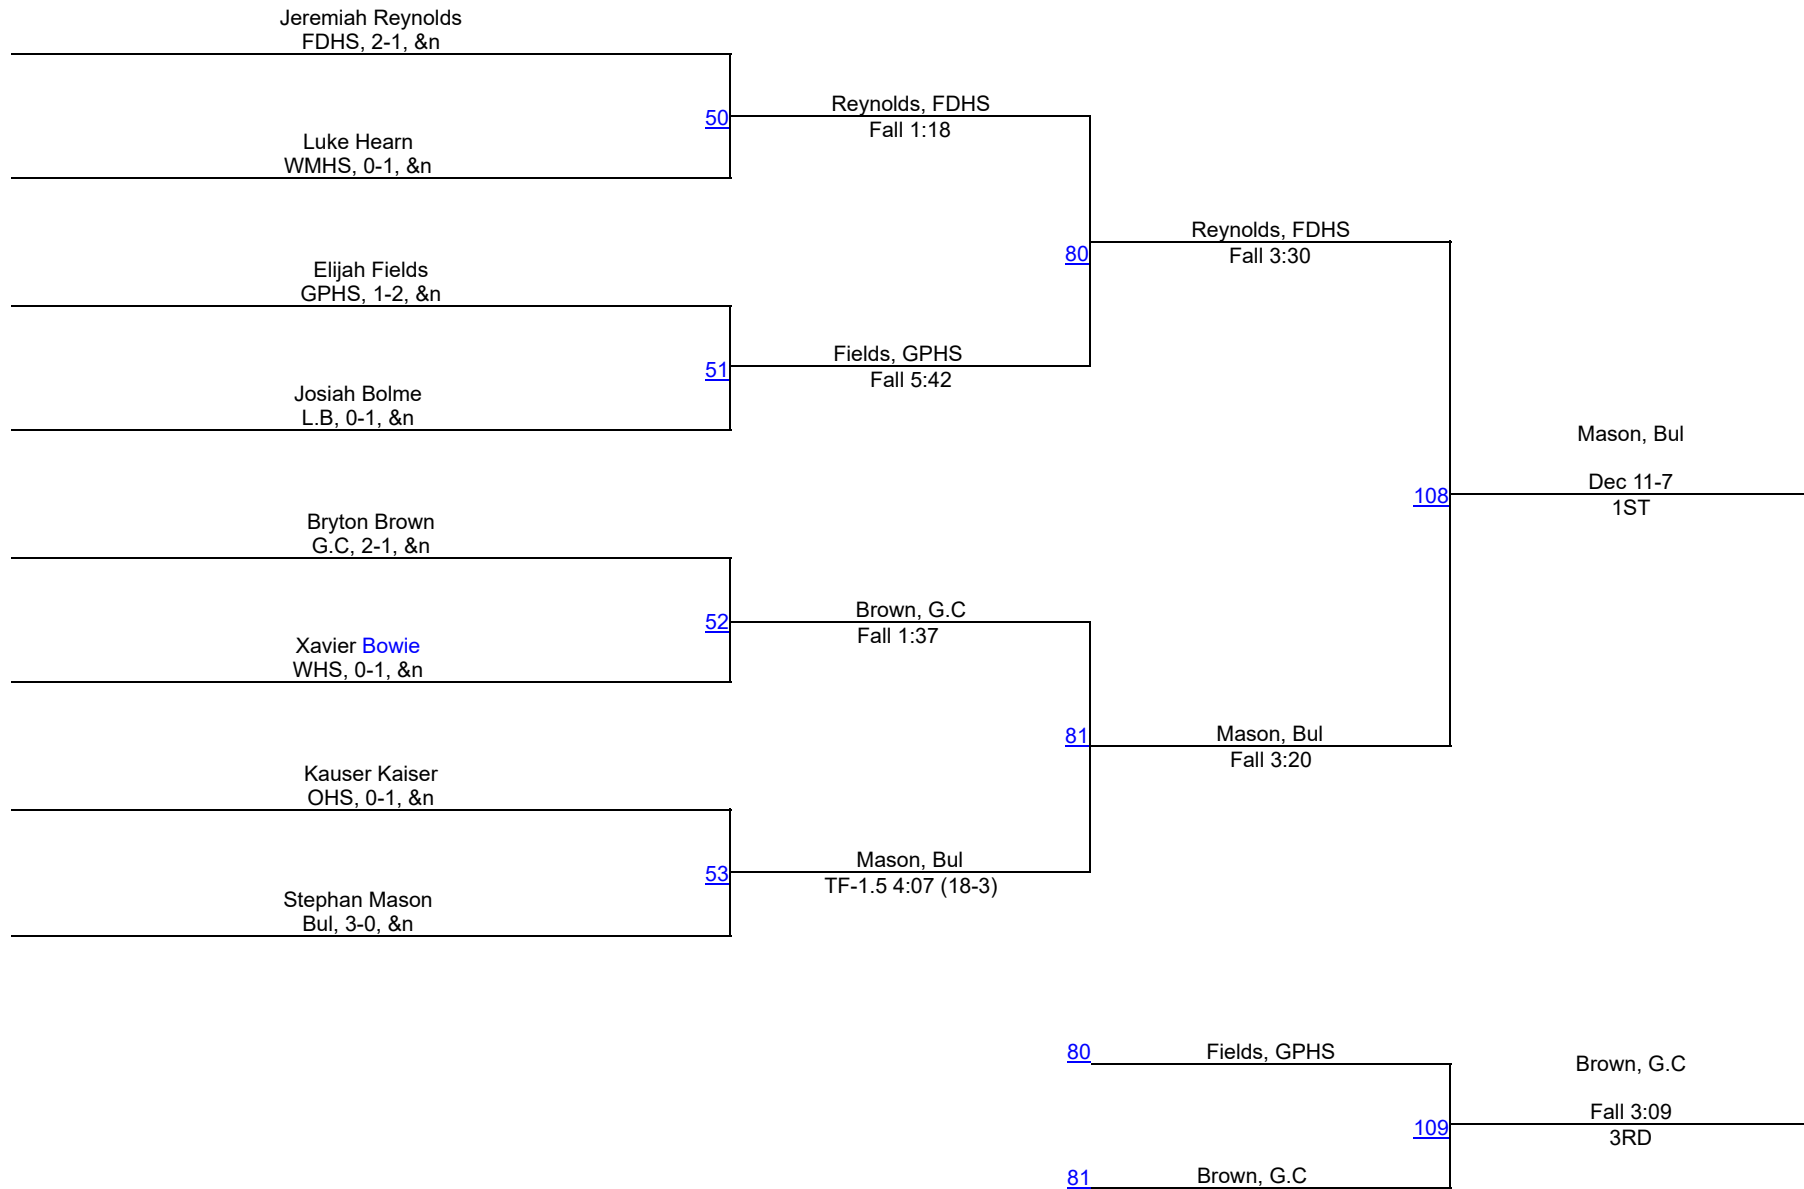

Damascus Holiday Tournament 2024

285

	Team	Season Team	Abbr	Count	Points
1	Bullis, MD	Bullis School, MD (GET)	Bul	8	124.0
2	Damascus High School, MD	No Match (GET)	DHS	10	117.5
3	Urbana High School, MD	Urbana, MD (GET)	UHS	9	92.0
4	Northwest, MD	Northwest, MD (GET)	NWHS	8	82.0
5	Einstein High School, MD	No Match (GET)	EHS	4	70.5
6	Oakdale High School, MD	Oakdale, MD (GET)	OHS	12	66.0
7	Lake Braddock, VA	Lake Braddock, VA (GET)	L.B	11	55.0
8	Frederick Douglas High School, MD	Frederick Douglass-PG, MD (GET)	FDHS	9	47.0
9	Williamsport, MD	No Match (GET)	WHS	12	46.5
10	Brentsville High School, VA	Brentsville District, VA (GET)	BHS	4	40.0
11	Landon, MD	Landon, MD (GET)	Lnd	4	36.5
12	Gilford Park, MD	Guilford Park, MD (GET)	GPHS	3	24.0
13	Good Counsel, MD	Our Lady of Good Counsel, MD (GET)	G.C	9	13.0
14	William Monroe, VA	William Monroe, VA (GET)	WMHS	6	9.0