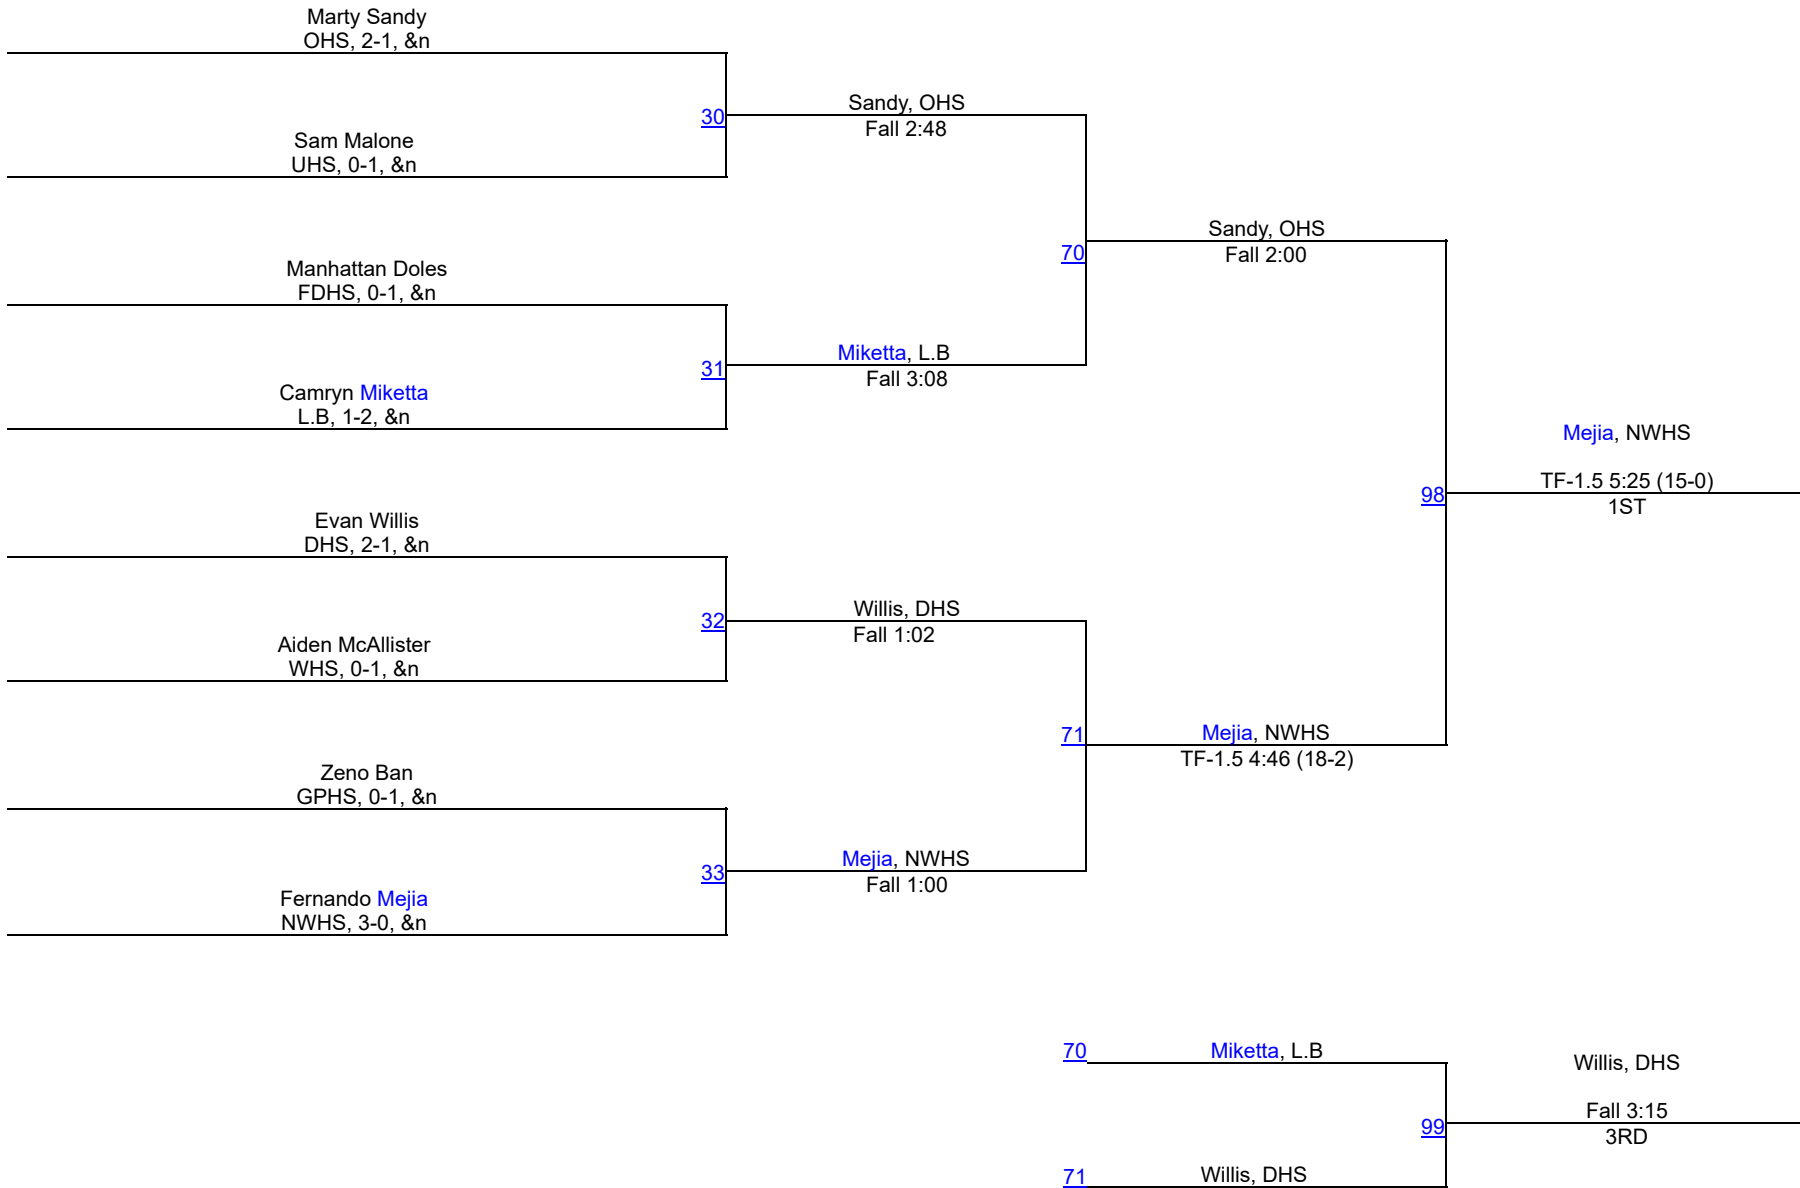

Damascus Holiday Tournament 2024

157