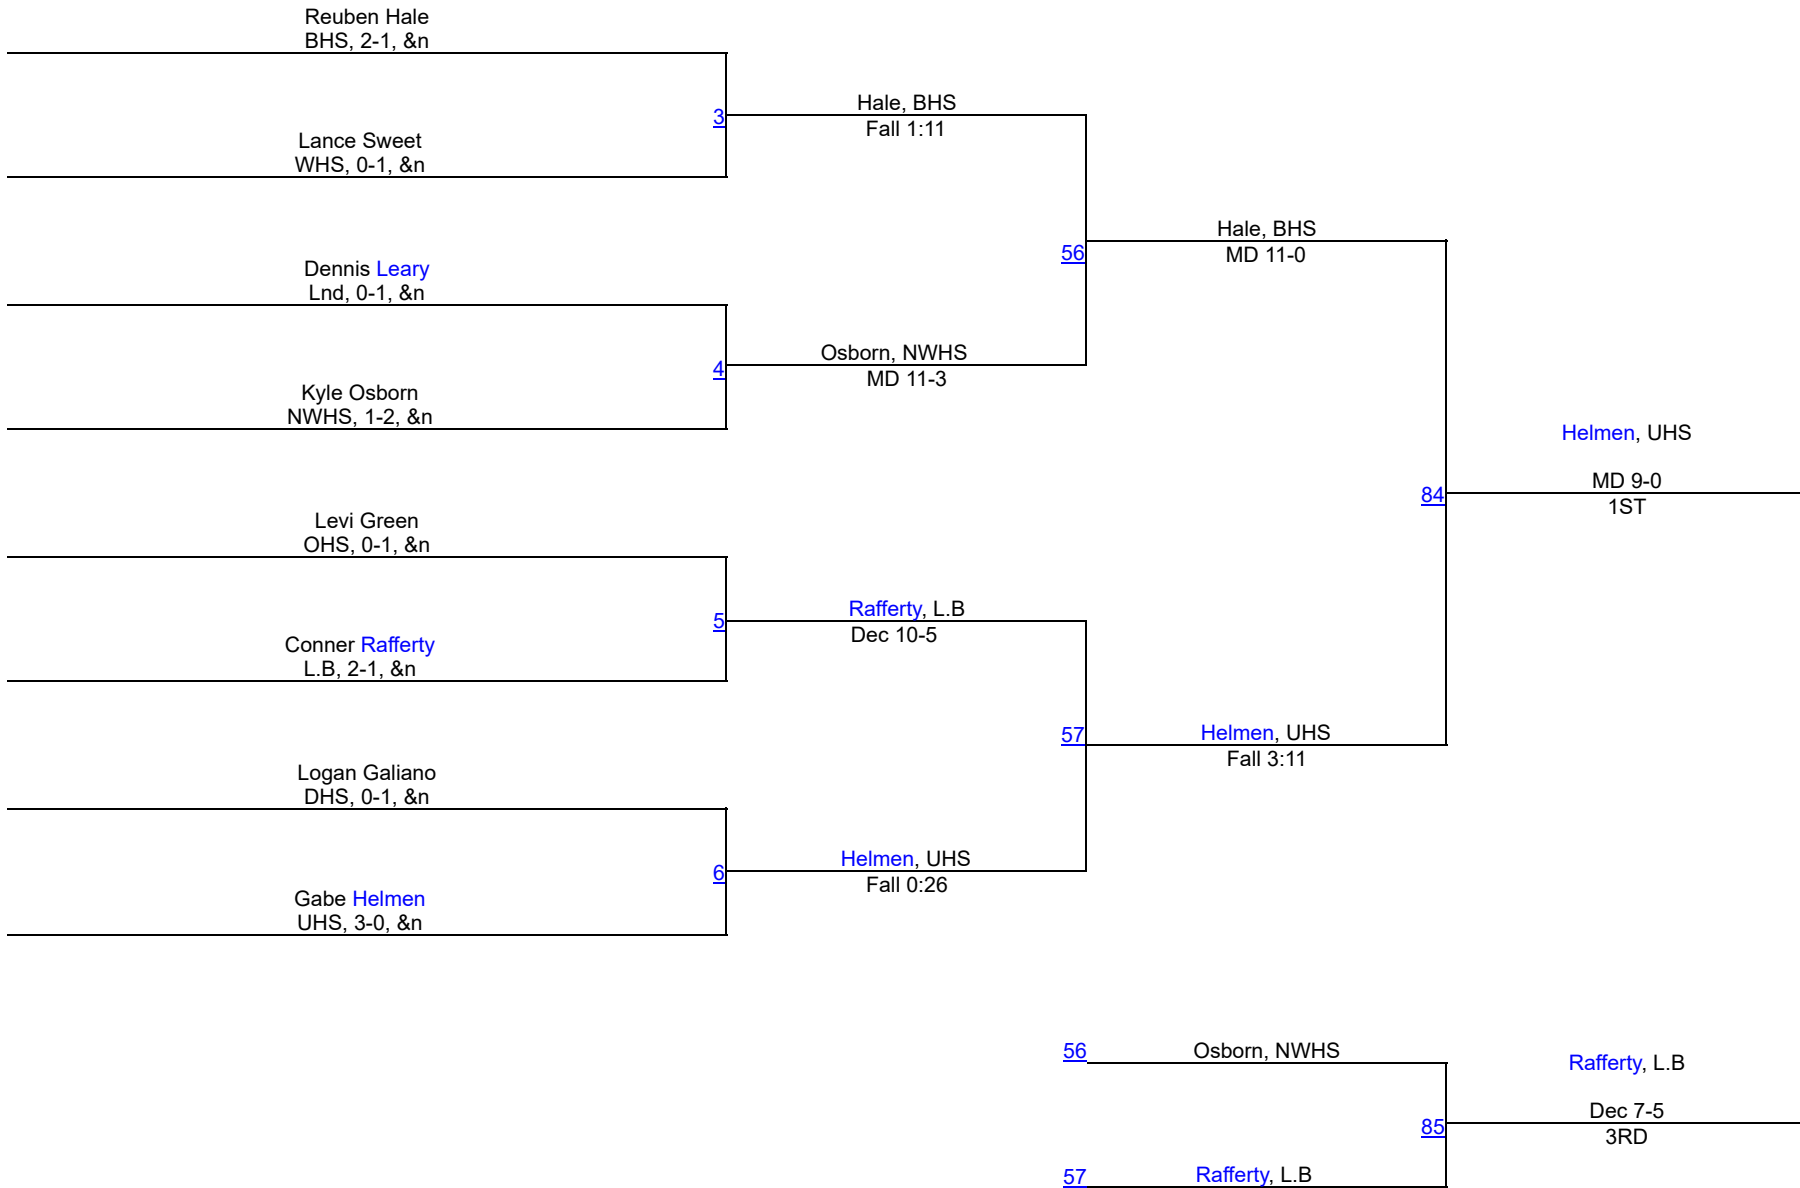

# Damascus Holiday Tournament 2024

106

# Damascus Holiday Tournament 2024

113