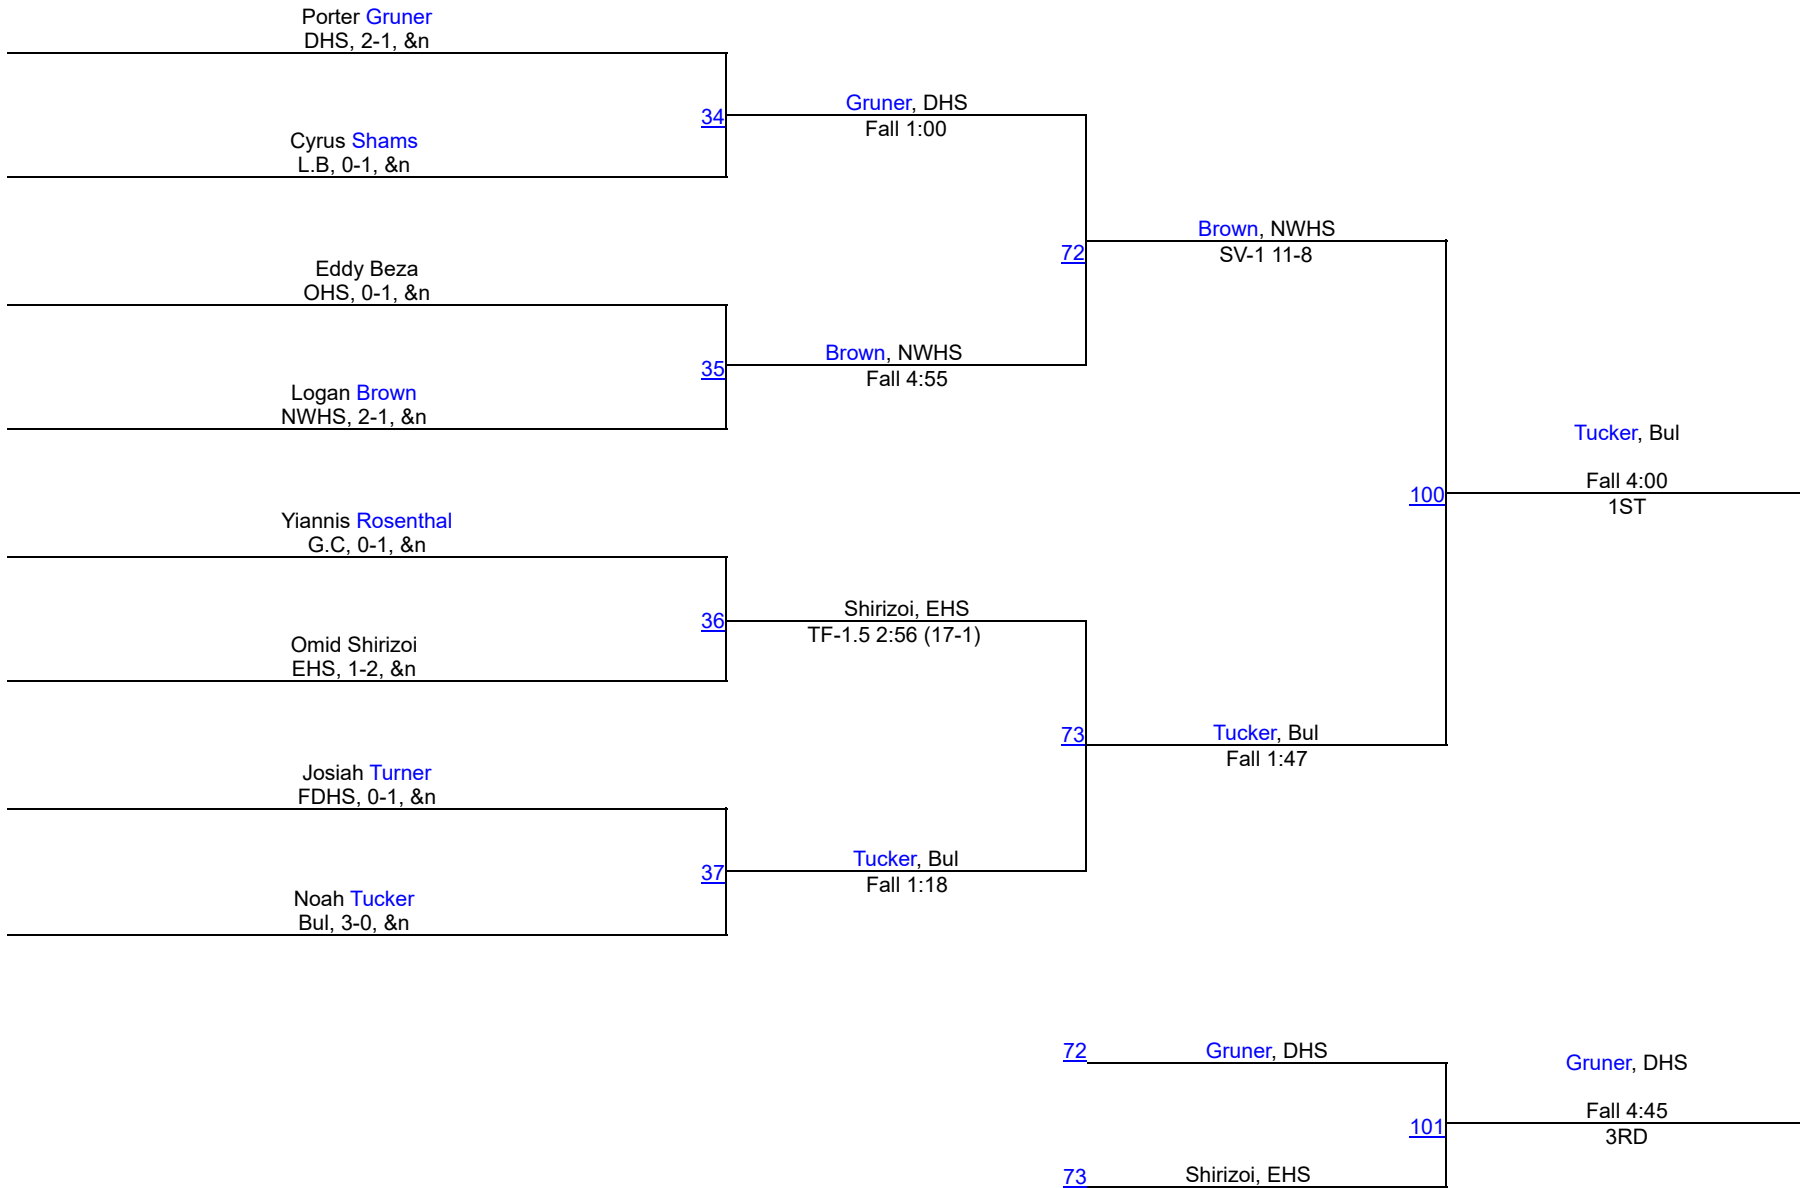

Damascus Holiday Tournament 2024

165