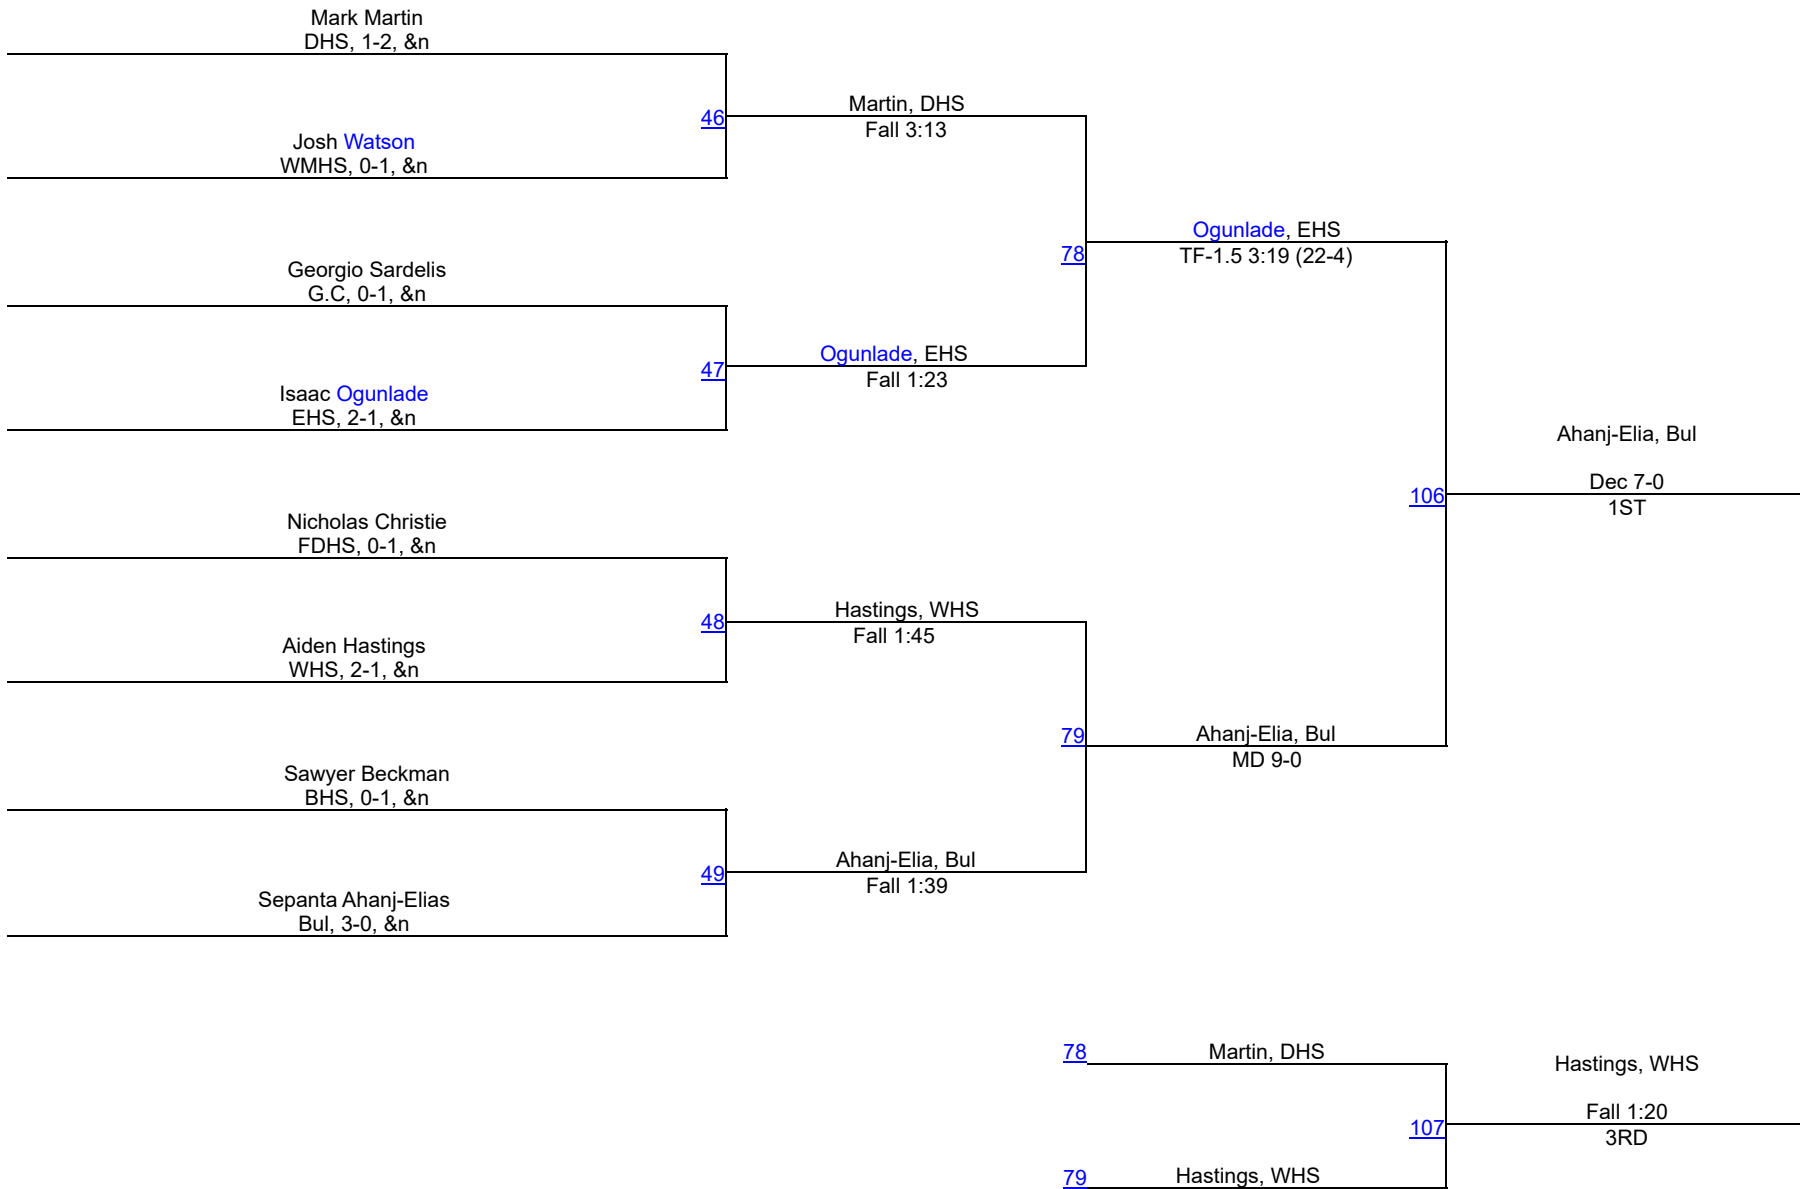

Damascus Holiday Tournament 2024

215