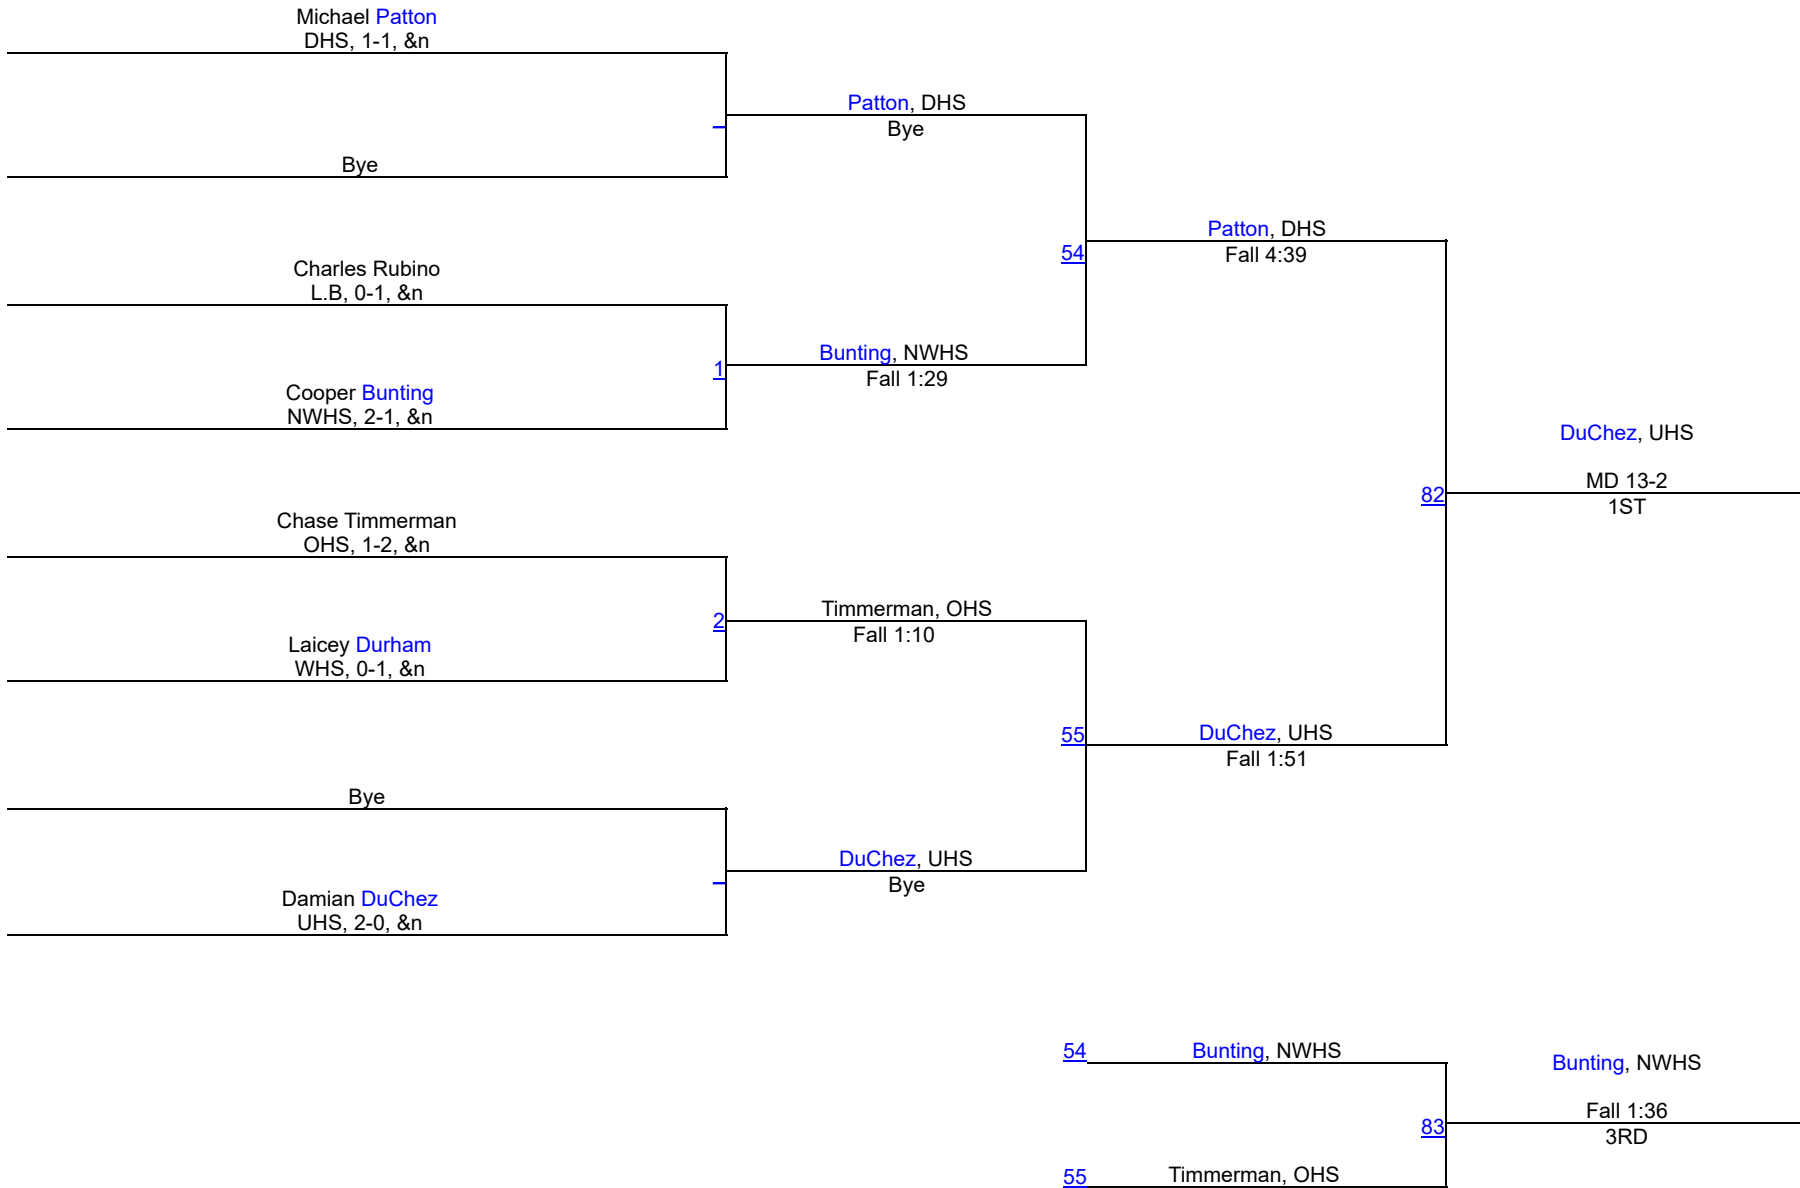

# Damascus Holiday Tournament 2024

106

# Damascus Holiday Tournament 2024

113