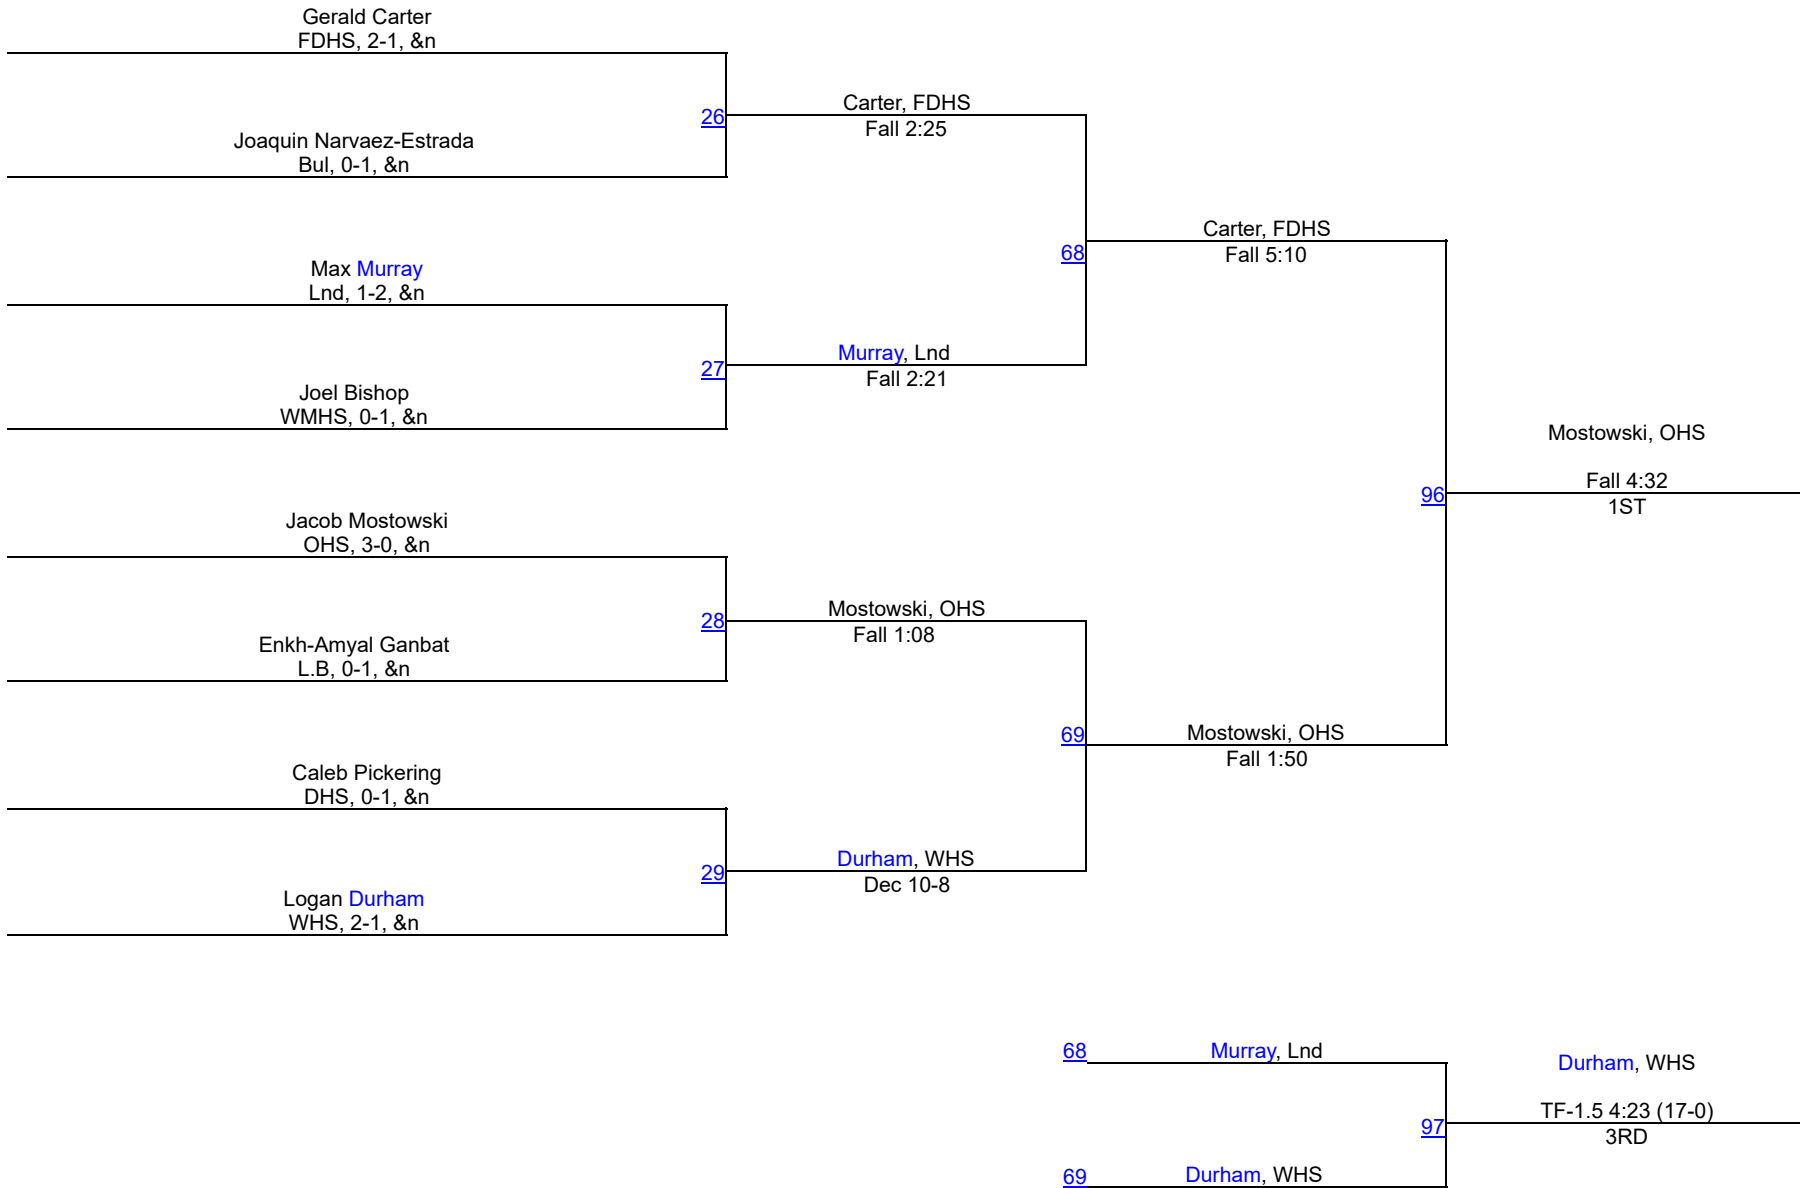

Damascus Holiday Tournament 2024

150