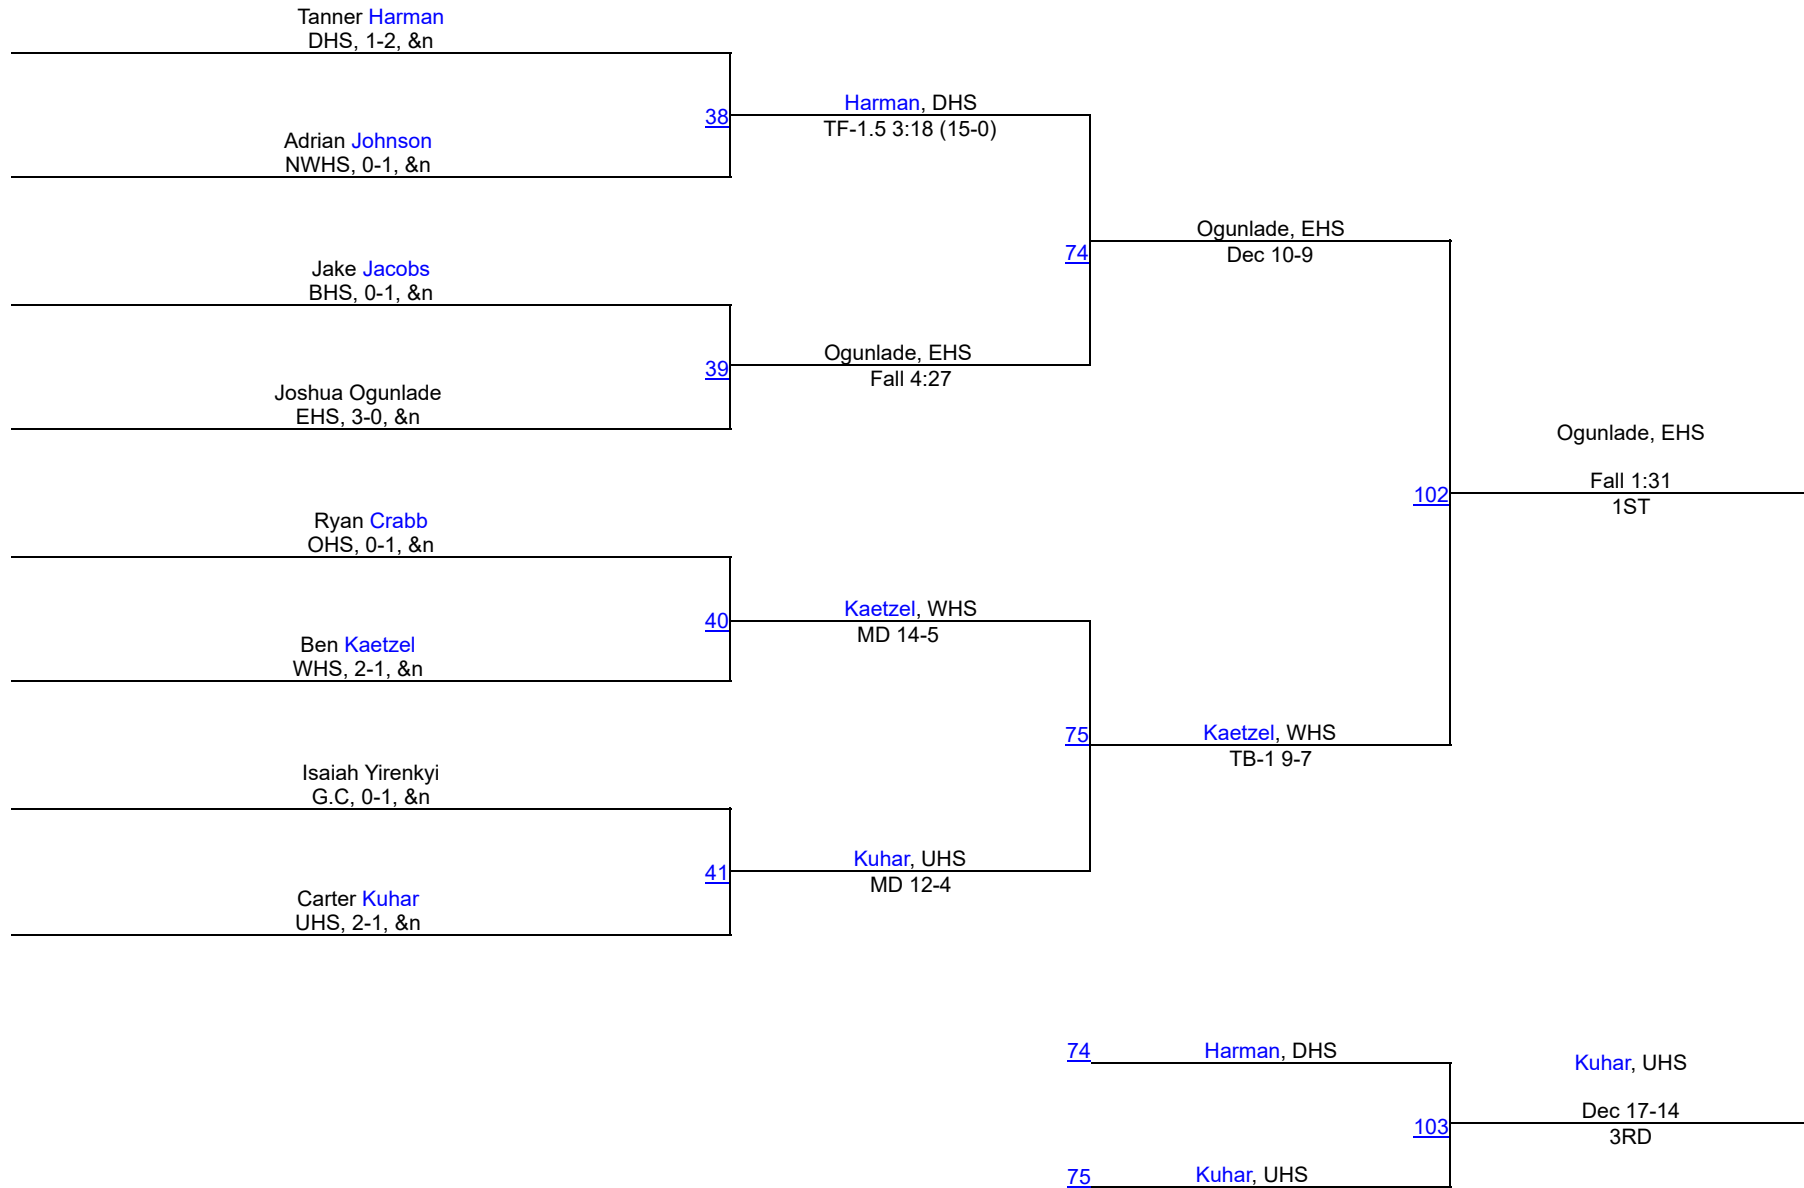

Damascus Holiday Tournament 2024

175