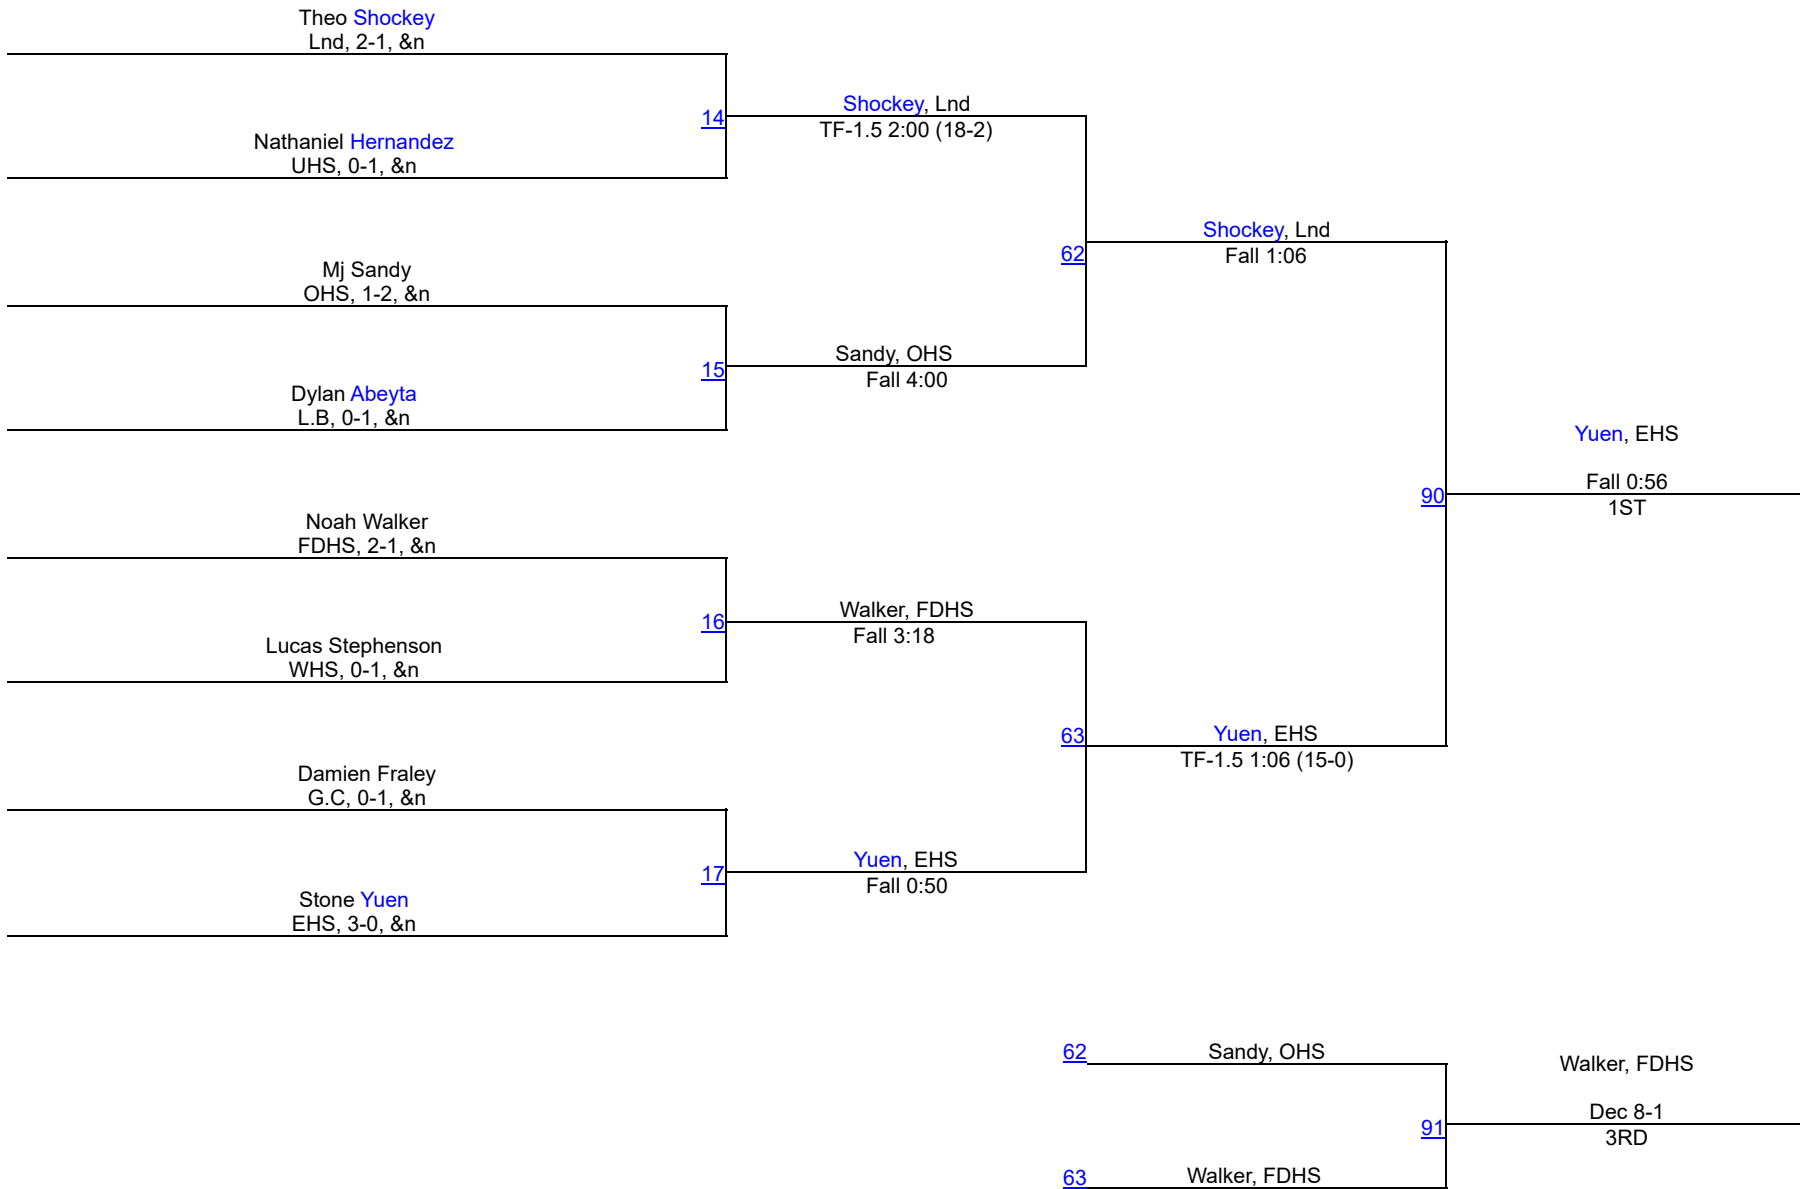

Damascus Holiday Tournament 2024

132