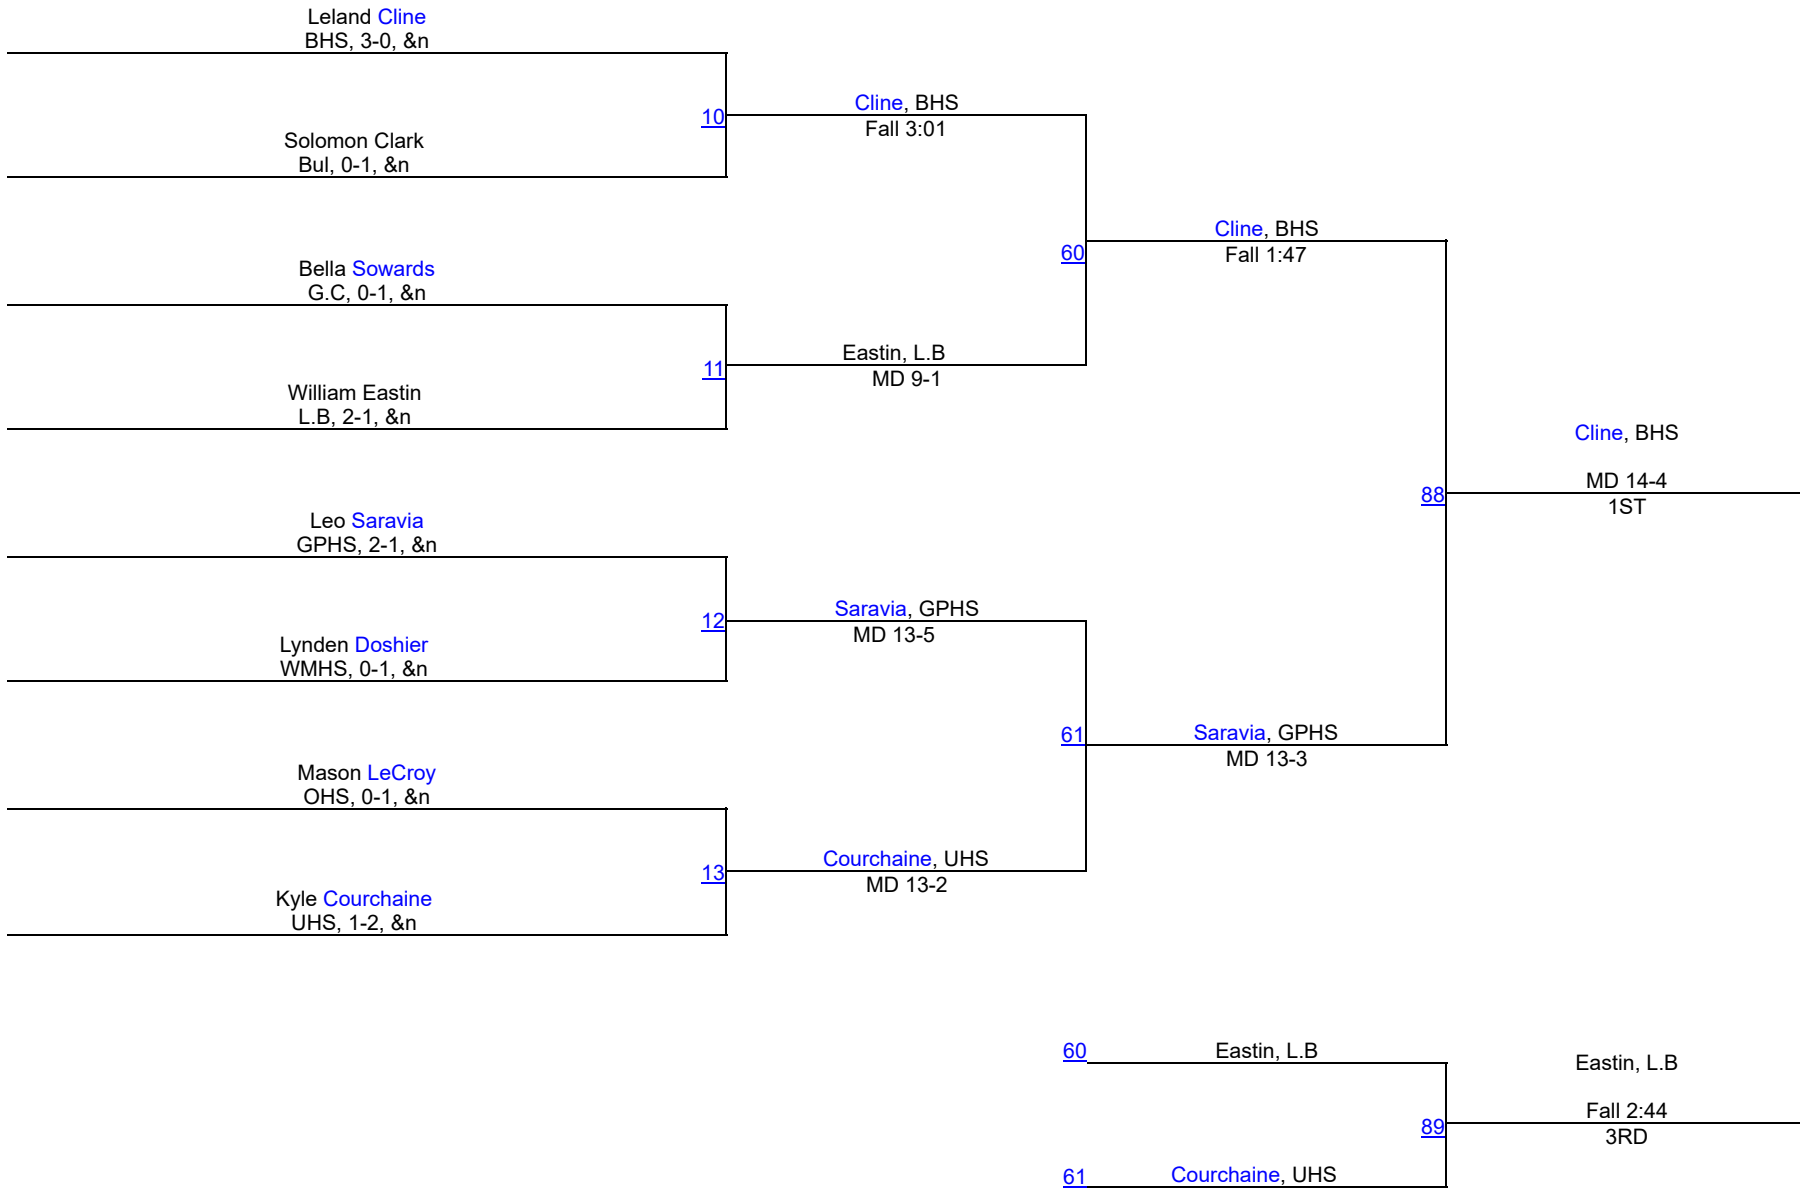

Damascus Holiday Tournament 2024

126