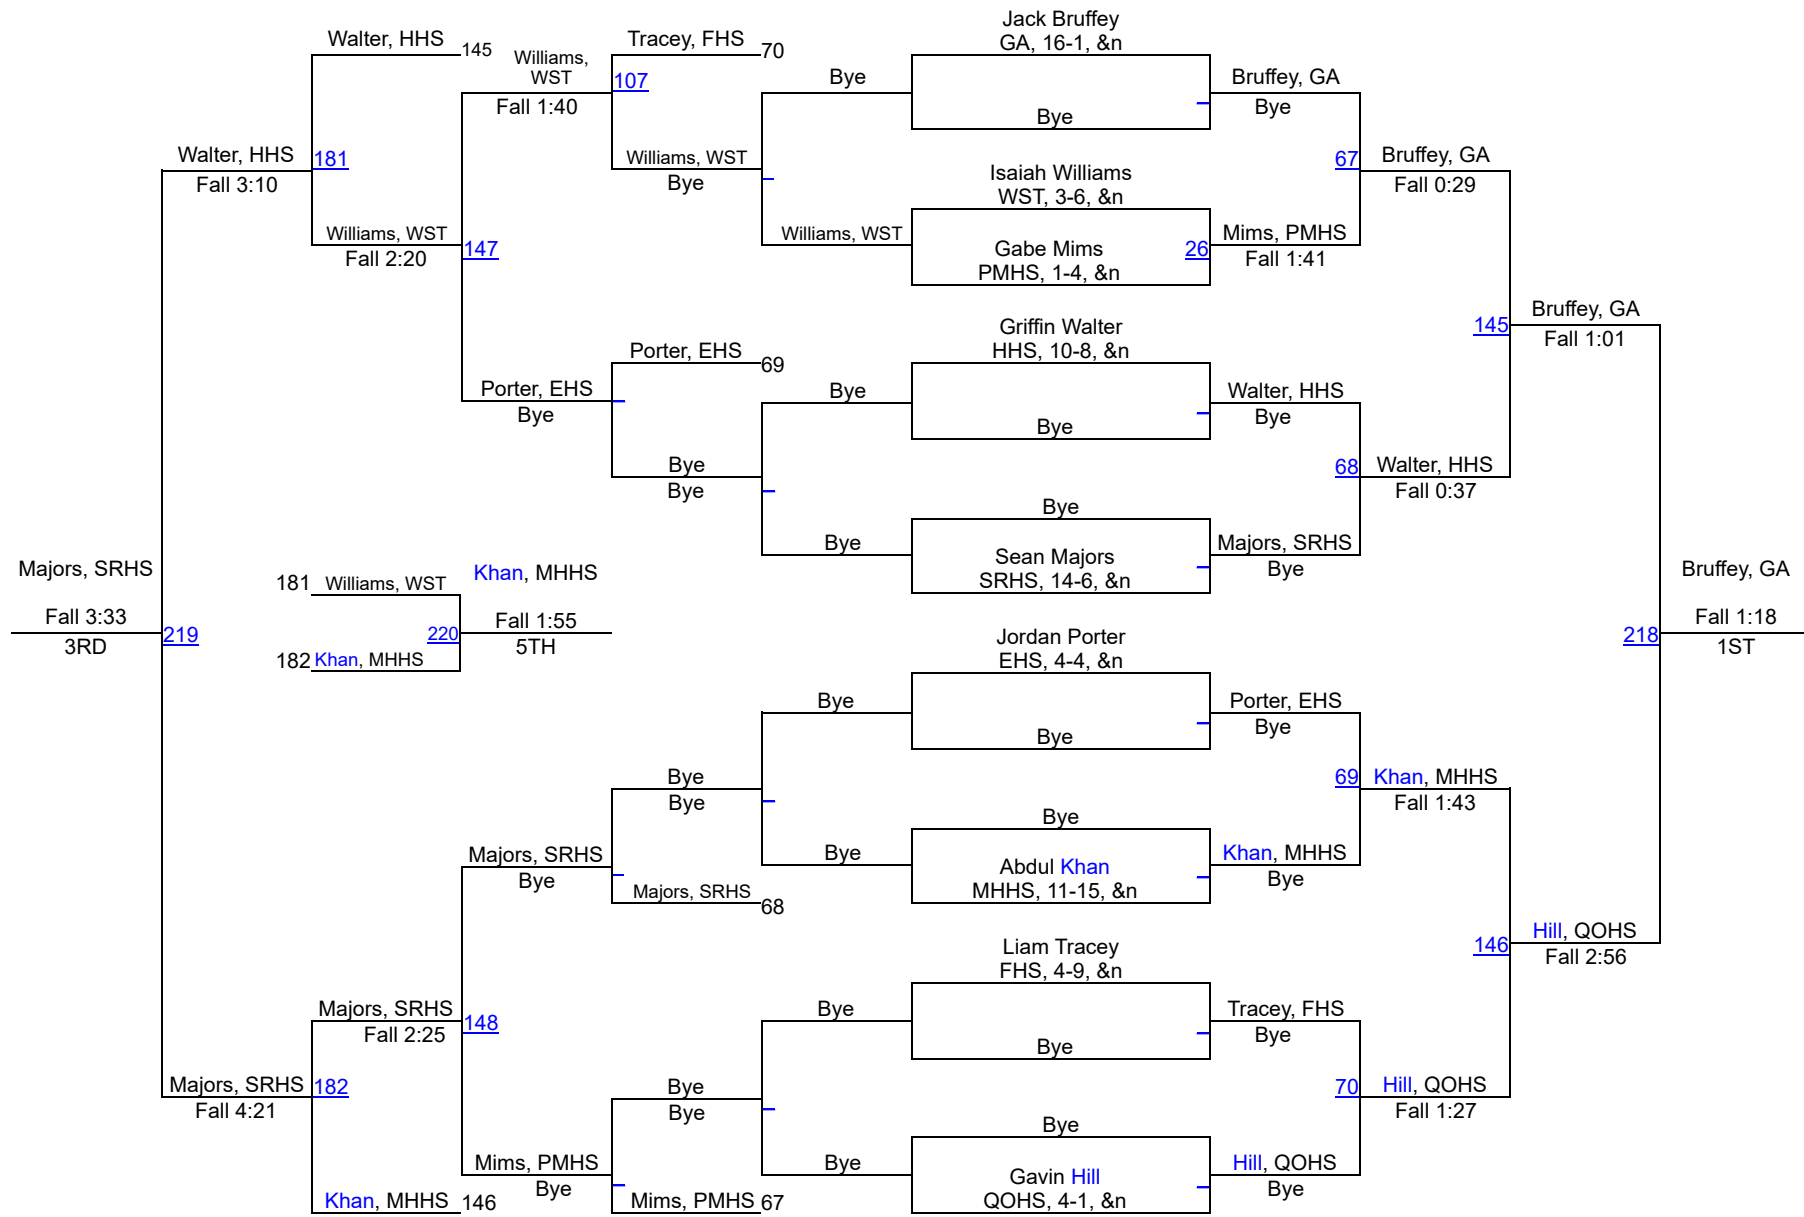

Franklin Invitational

113

Franklin Invitational

120

Franklin Invitational

138

Franklin Invitational

144

Franklin Invitational

150

Franklin Invitational

157

Franklin Invitational

165

Franklin Invitational

175

Franklin Invitational

190

	Team	Season Team	Abbr	Count	Points
1	Quince Orchard High School, MD	Quince Orchard, MD (GET)	QOHS	11	196.0
2	Franklin High School, MD	Franklin, MD (GET)	FHS	11	169.5
3	Hereford High School, MD	Hereford, MD (GET)	HHS	12	168.5
4	Patterson Mill High School, MD	Patterson, MD (GET)	PMHS	14	152.0
5	Mt. Hebron High School, MD	Mt. Hebron, MD (GET)	MHHS	12	128.5
6	Academy for College and Career Exploration, MD	Academy for College and Career Exploration (ACCE), MD (GET)	ACCE	10	120.5
7	Severn Run High School, MD	No Match (GET)	SRHS	6	100.5
8	Severn High School, MD	Severn School, MD (GET)	SHS	8	98.5
9	Gerstell Academy , MD	Gerstell Academy, MD (GET)	GA	7	85.0
10	Randallstown High School, MD	Randallstown, MD (GET)	RHS	8	76.5
11	South Hagerstown High School, MD	South Hagerstown, MD (GET)	SHHS	12	74.0
12	Edmonson High School, MD	Edmondson-Westside, MD (GET)	EHS	12	71.5
13	Bell Multicultural High School, MD	No Match (GET)	BMHS	6	17.0
14	St Andrew's Episcopal School, MD	St. Andrew's Episcopal School, MD (GET)	SAES	3	10.0
15	Western School of Technology, MD	Western School of Tech., MD (GET)	WST	5	9.0