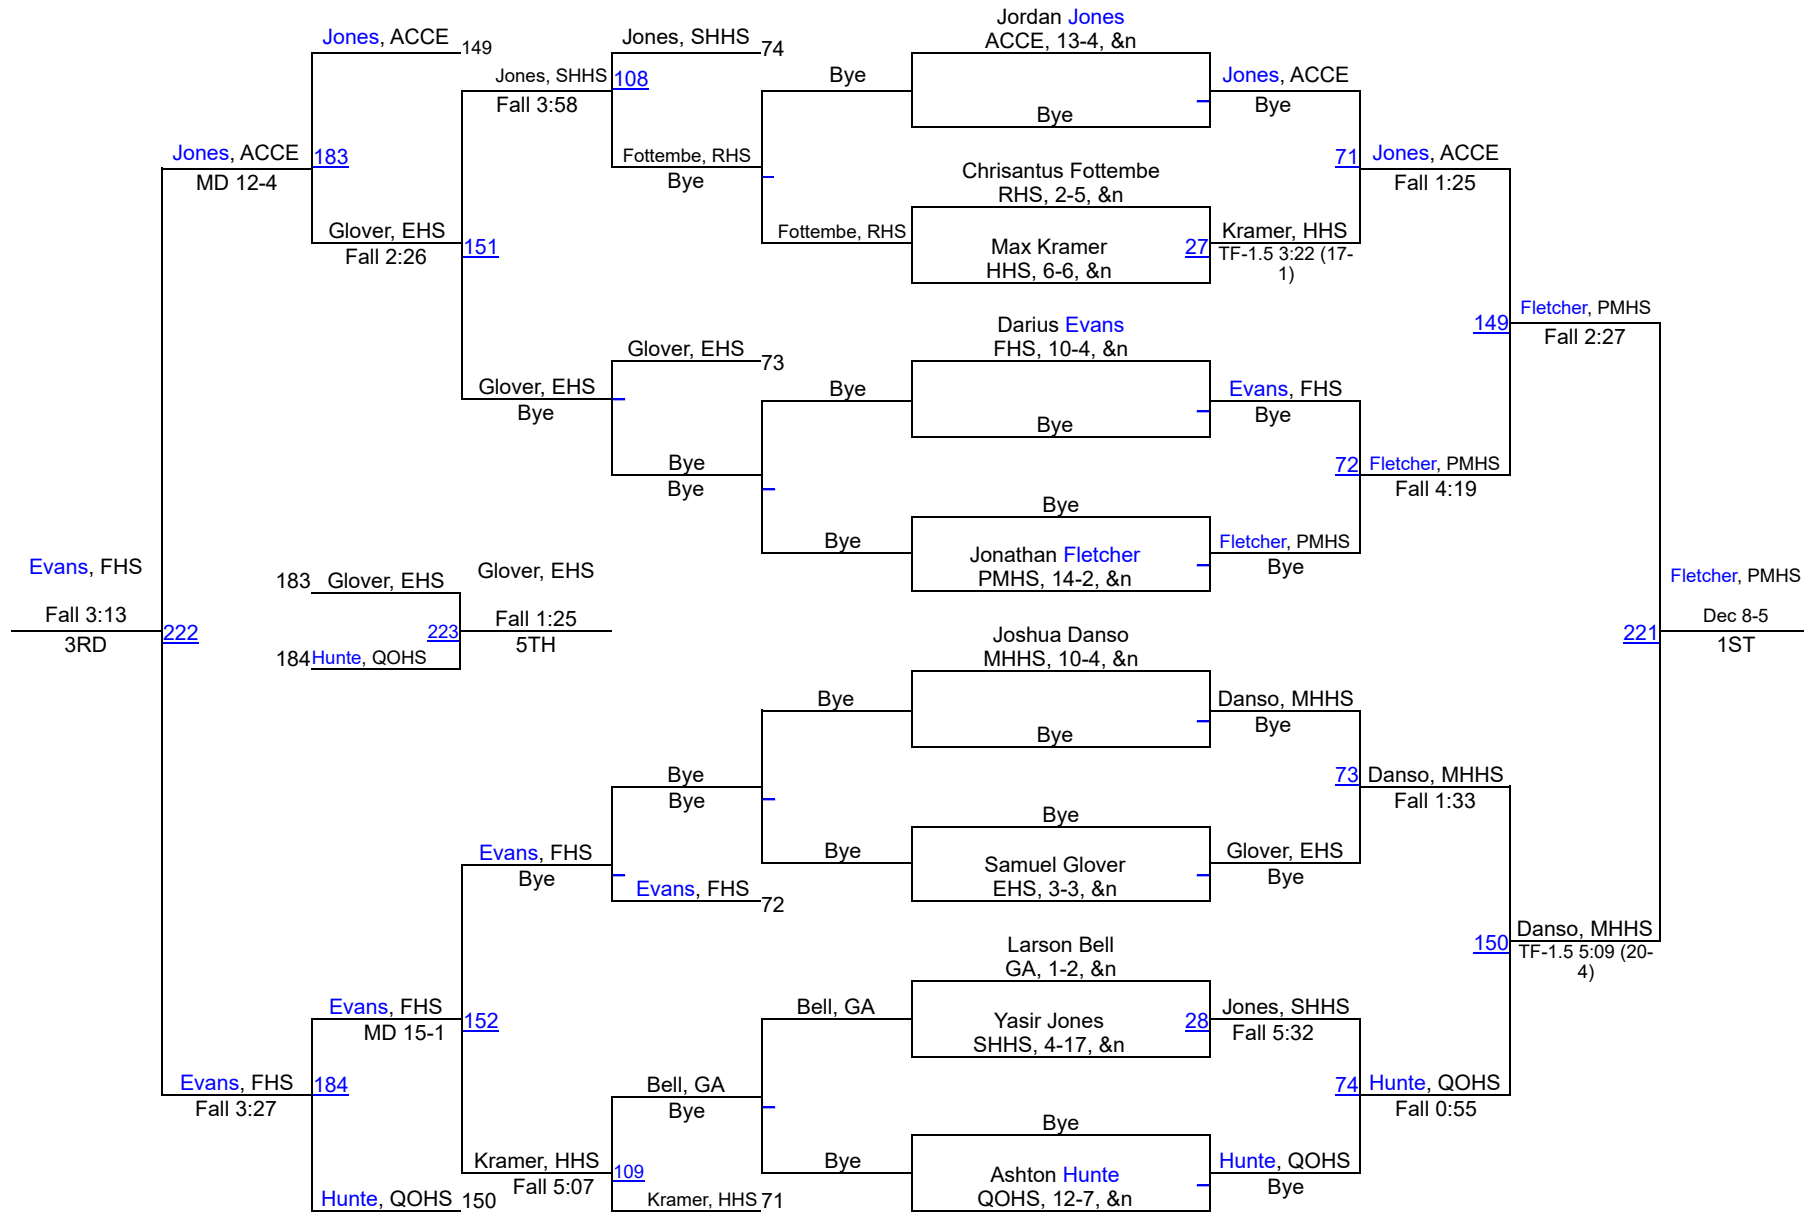

Franklin Invitational

113

Franklin Invitational

120

Franklin Invitational

138

Franklin Invitational

144

Franklin Invitational

150

Franklin Invitational

157

Franklin Invitational

165

Franklin Invitational

175

Franklin Invitational

190

	Team	Season Team	Abbr	Count	Points
1	Quince Orchard High School, MD	Quince Orchard, MD (GET)	QOHS	11	196.0
2	Franklin High School, MD	Franklin, MD (GET)	FHS	11	169.5
3	Hereford High School, MD	Hereford, MD (GET)	HHS	12	168.5
4	Patterson Mill High School, MD	Patterson, MD (GET)	PMHS	14	152.0
5	Mt. Hebron High School, MD	Mt. Hebron, MD (GET)	MHHS	12	128.5
6	Academy for College and Career Exploration, MD	Academy for College and Career Exploration (ACCE), MD (GET)	ACCE	10	120.5
7	Severn Run High School, MD	No Match (GET)	SRHS	6	100.5
8	Severn High School, MD	Severn School, MD (GET)	SHS	8	98.5
9	Gerstell Academy , MD	Gerstell Academy, MD (GET)	GA	7	85.0
10	Randallstown High School, MD	Randallstown, MD (GET)	RHS	8	76.5
11	South Hagerstown High School, MD	South Hagerstown, MD (GET)	SHHS	12	74.0
12	Edmonson High School, MD	Edmondson-Westside, MD (GET)	EHS	12	71.5
13	Bell Multicultural High School, MD	No Match (GET)	BMHS	6	17.0
14	St Andrew's Episcopal School, MD	St. Andrew's Episcopal School, MD (GET)	SAES	3	10.0
15	Western School of Technology, MD	Western School of Tech., MD (GET)	WST	5	9.0