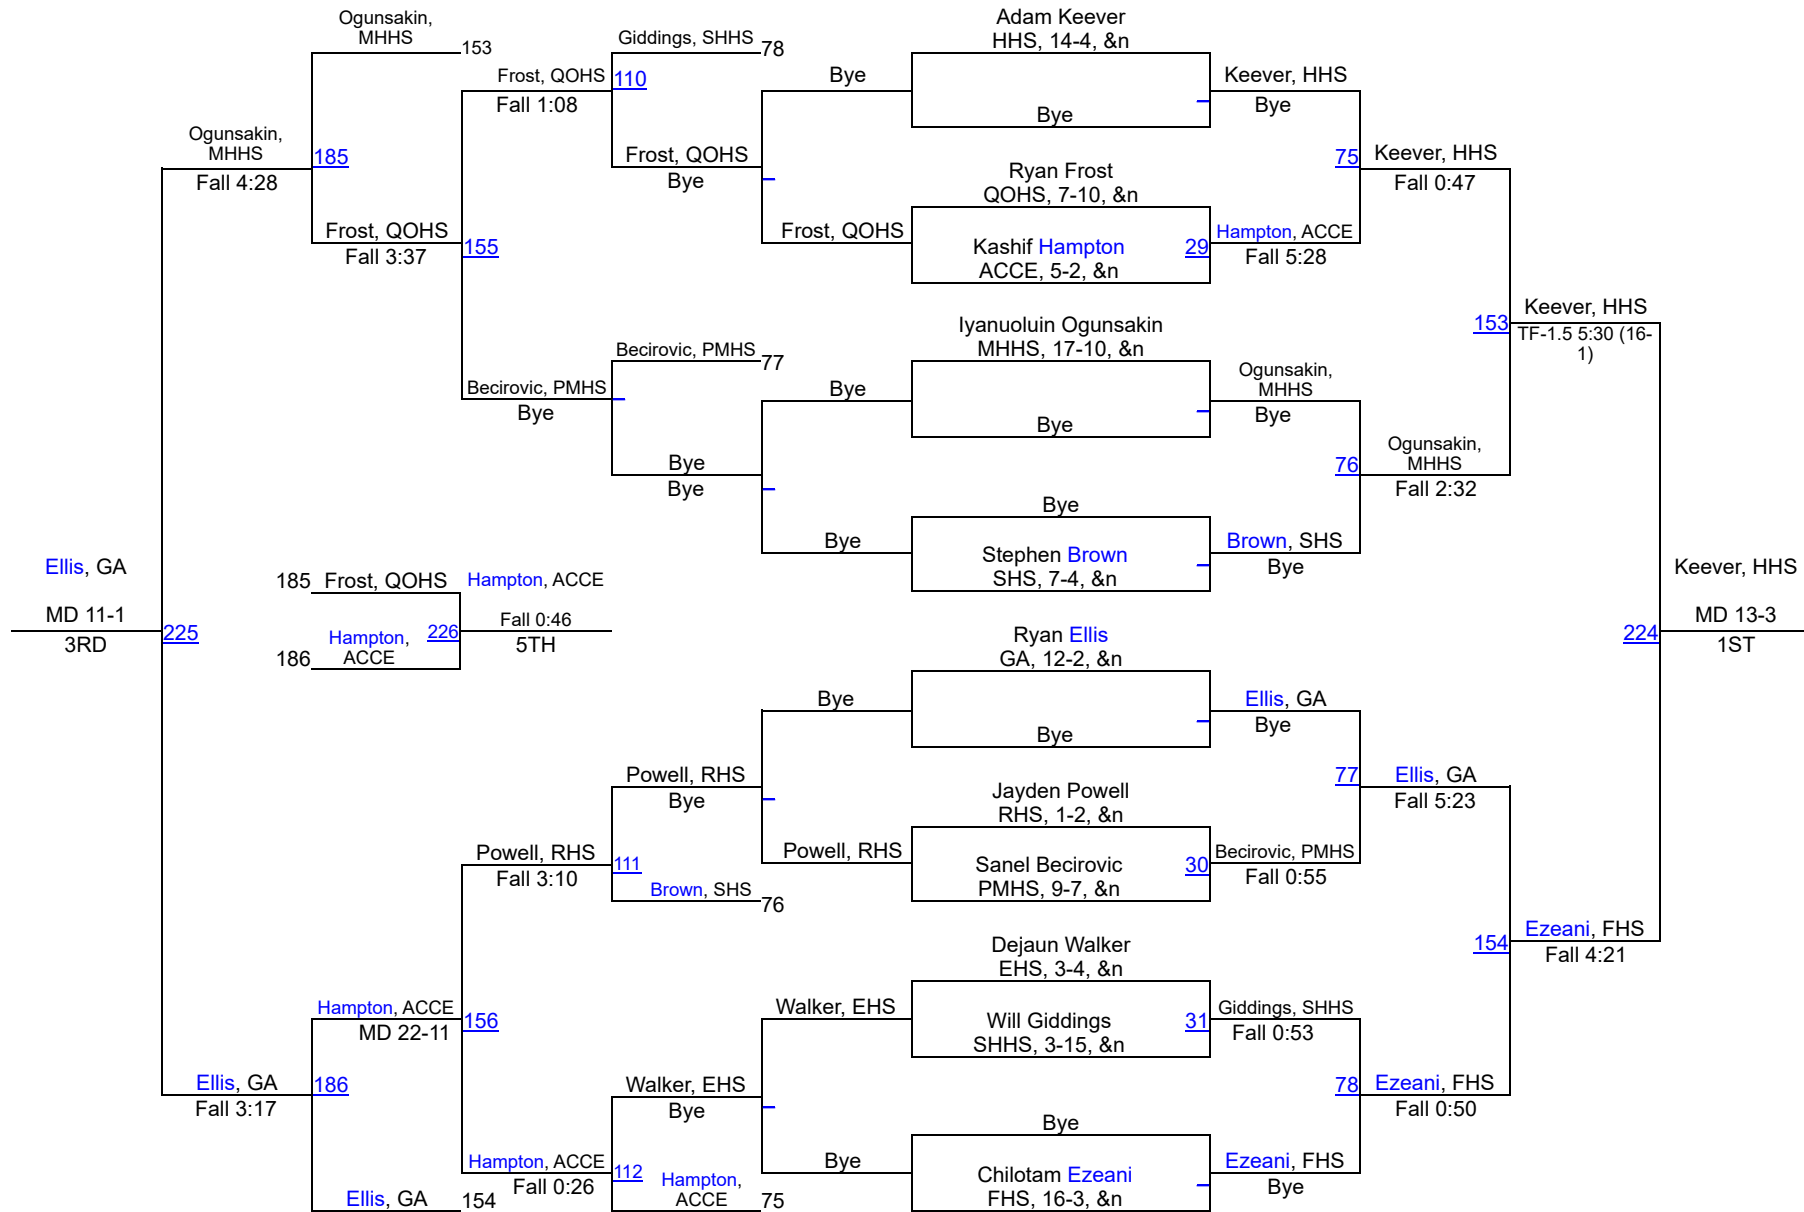

Franklin Invitational

113

Franklin Invitational

120

Franklin Invitational

138

Franklin Invitational

144

Franklin Invitational

150

Franklin Invitational

157

Franklin Invitational

165

Franklin Invitational

175

Franklin Invitational

190

	Team	Season Team	Abbr	Count	Points
1	Quince Orchard High School, MD	Quince Orchard, MD (GET)	QOHS	11	196.0
2	Franklin High School, MD	Franklin, MD (GET)	FHS	11	169.5
3	Hereford High School, MD	Hereford, MD (GET)	HHS	12	168.5
4	Patterson Mill High School, MD	Patterson, MD (GET)	PMHS	14	152.0
5	Mt. Hebron High School, MD	Mt. Hebron, MD (GET)	MHHS	12	128.5
6	Academy for College and Career Exploration, MD	Academy for College and Career Exploration (ACCE), MD (GET)	ACCE	10	120.5
7	Severn Run High School, MD	No Match (GET)	SRHS	6	100.5
8	Severn High School, MD	Severn School, MD (GET)	SHS	8	98.5
9	Gerstell Academy , MD	Gerstell Academy, MD (GET)	GA	7	85.0
10	Randallstown High School, MD	Randallstown, MD (GET)	RHS	8	76.5
11	South Hagerstown High School, MD	South Hagerstown, MD (GET)	SHHS	12	74.0
12	Edmonson High School, MD	Edmondson-Westside, MD (GET)	EHS	12	71.5
13	Bell Multicultural High School, MD	No Match (GET)	BMHS	6	17.0
14	St Andrew's Episcopal School, MD	St. Andrew's Episcopal School, MD (GET)	SAES	3	10.0
15	Western School of Technology, MD	Western School of Tech., MD (GET)	WST	5	9.0