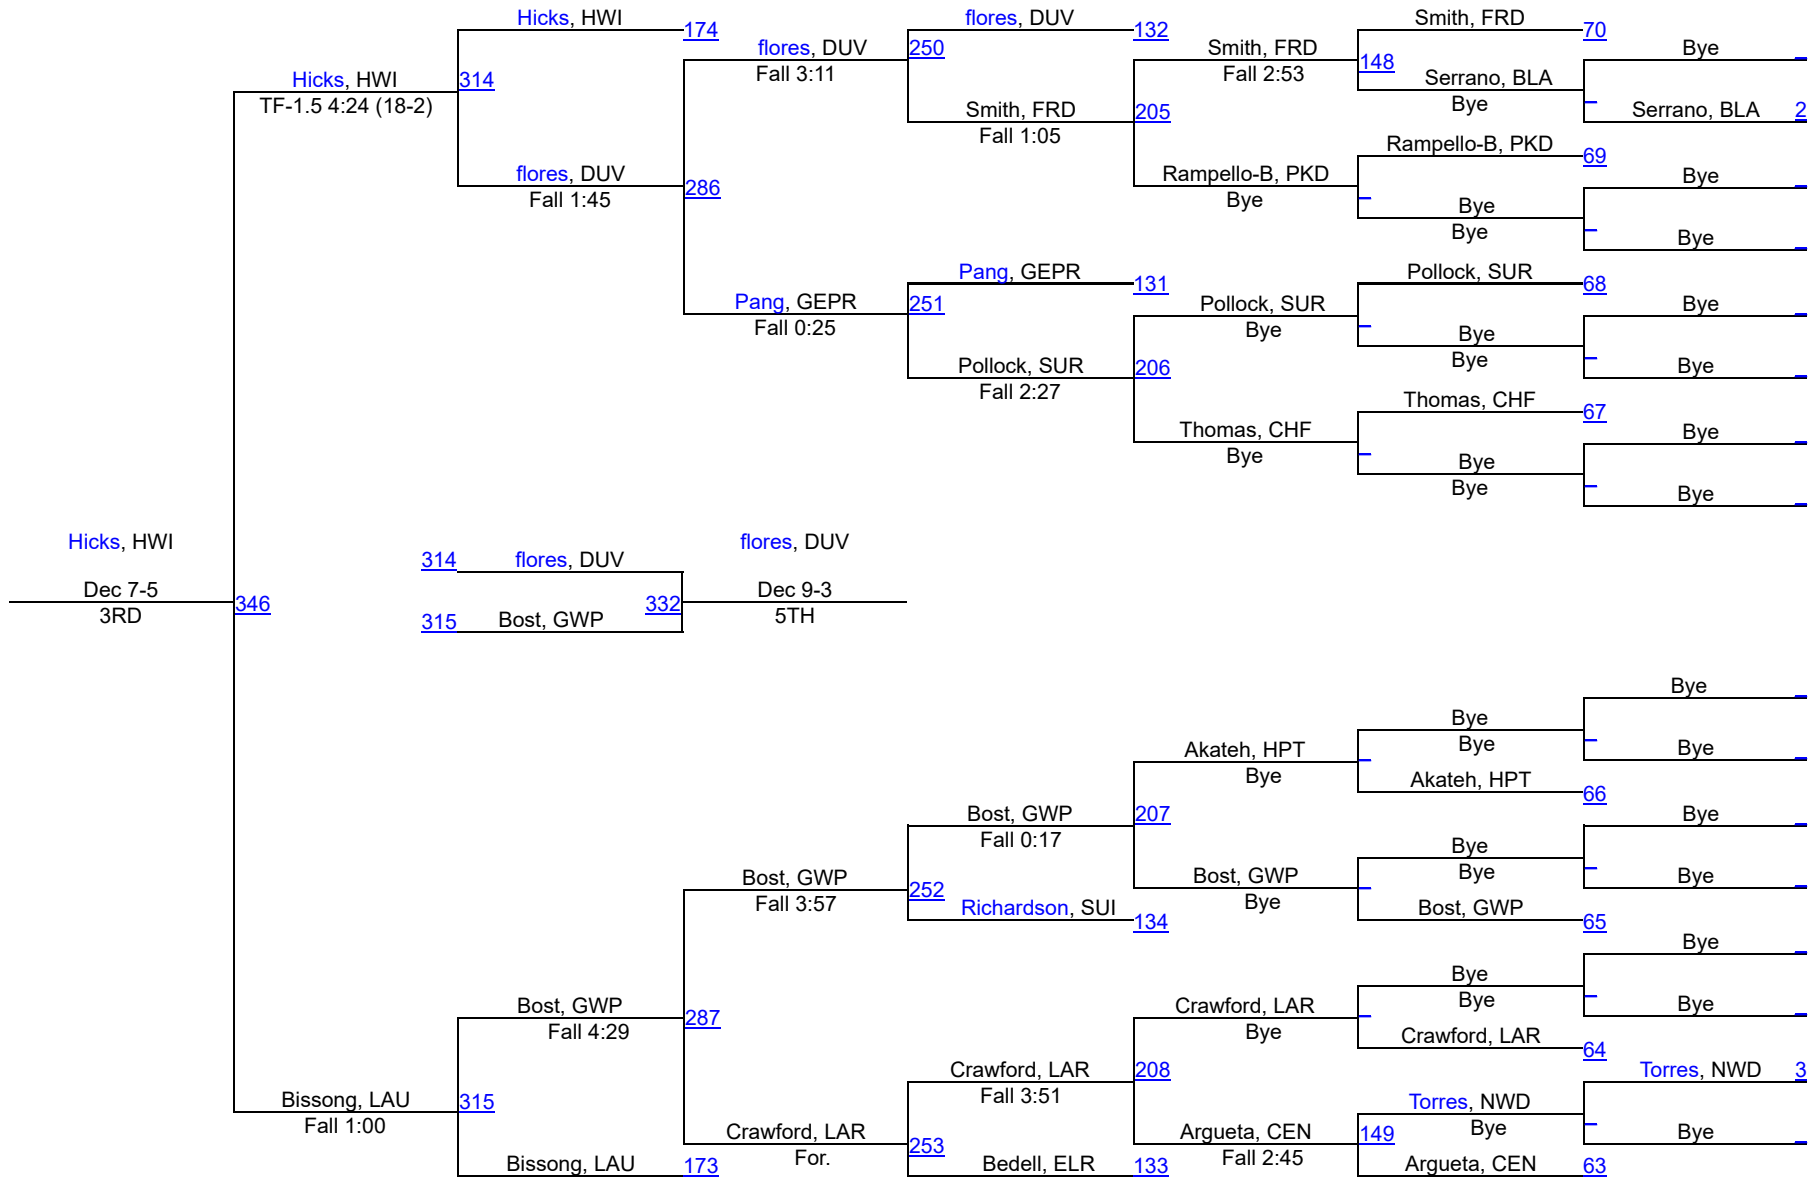

WINTER BLITZ 2025

113

WINTER BLITZ 2025

126

WINTER BLITZ 2025

132

WINTER BLITZ 2025

138

WINTER BLITZ 2025

144

WINTER BLITZ 2025

150

WINTER BLITZ 2025

165

WINTER BLITZ 2025

175

WINTER BLITZ 2025

190

WINTER BLITZ 2025

285

	Team	Season Team	Abbr	Count	Points
1	Eleanor Roosevelt, MD	Eleanor Roosevelt, MD (GET)	ELR	13	240.5
2	Frederick Douglass-PG, MD	Frederick Douglass-PG, MD (GET)	FRD	11	191.5
3	Dr. Henry A. Wise Jr., MD	Dr. Henry A. Wise Jr., MD (GET)	HWI	14	164.0
4	Suitland, MD	Suitland, MD (GET)	SUI	11	151.0
5	LAUREL, MD	Laurel, MD (GET)	LAU	12	143.0
6	NEW TOWN, MD	New Town, MD (GET)	NWT	9	127.5
7	Bladensburg, MD	Bladensburg, MD (GET)	BLA	12	122.5
8	Gwynn Park, MD	Gwynn Park, MD (GET)	GWP	8	104.5
9	Georgetown Prep, MD	Georgetown Prep, MD (GET)	GEPR	8	91.5
10	Charles H. Flowers, MD	Charles H. Flowers, MD (GET)	CHF	10	83.5
11	ST. ELIZABETH, DE	St Elizabeth H S, DE (GET)	STE	8	80.5
12	Fairmont Heights, MD	Fairmont Heights, MD (GET)	FAH	9	64.0
13	Duval, MD	Duval, MD (GET)	DUV	9	52.0
14	Crossland, MD	Crossland, MD (GET)	CRO	6	49.0
15	Northwestern, MD	Northwestern, MD (GET)	NEW	3	36.5
16	Friendly, MD	Friendly, MD (GET)	FRI	7	35.0
16	NORTHWOOD, MD	Northwood, MD (GET)	NWD	11	35.0
18	LARGO, MD	Largo, MD (GET)	LAR	10	32.0
19	BELL MULTICULTURAL, DC	Bell, DC (GET)	BEM	5	31.5
19	HIGH POINT, MD	High Point, MD (GET)	HPT	5	31.5
21	Central, MD	Central, MD (GET)	CEN	5	30.0
22	Parkdale, MD	Parkdale, MD (GET)	PKD	10	26.0
23	Surrattsville, MD	Surrattsville, MD (GET)	SUR	4	14.0
24	ST. ANDREW'S EPISCOPA;, MD	St. Andrew's Episcopal School, MD (GET)	SAE	2	9.0