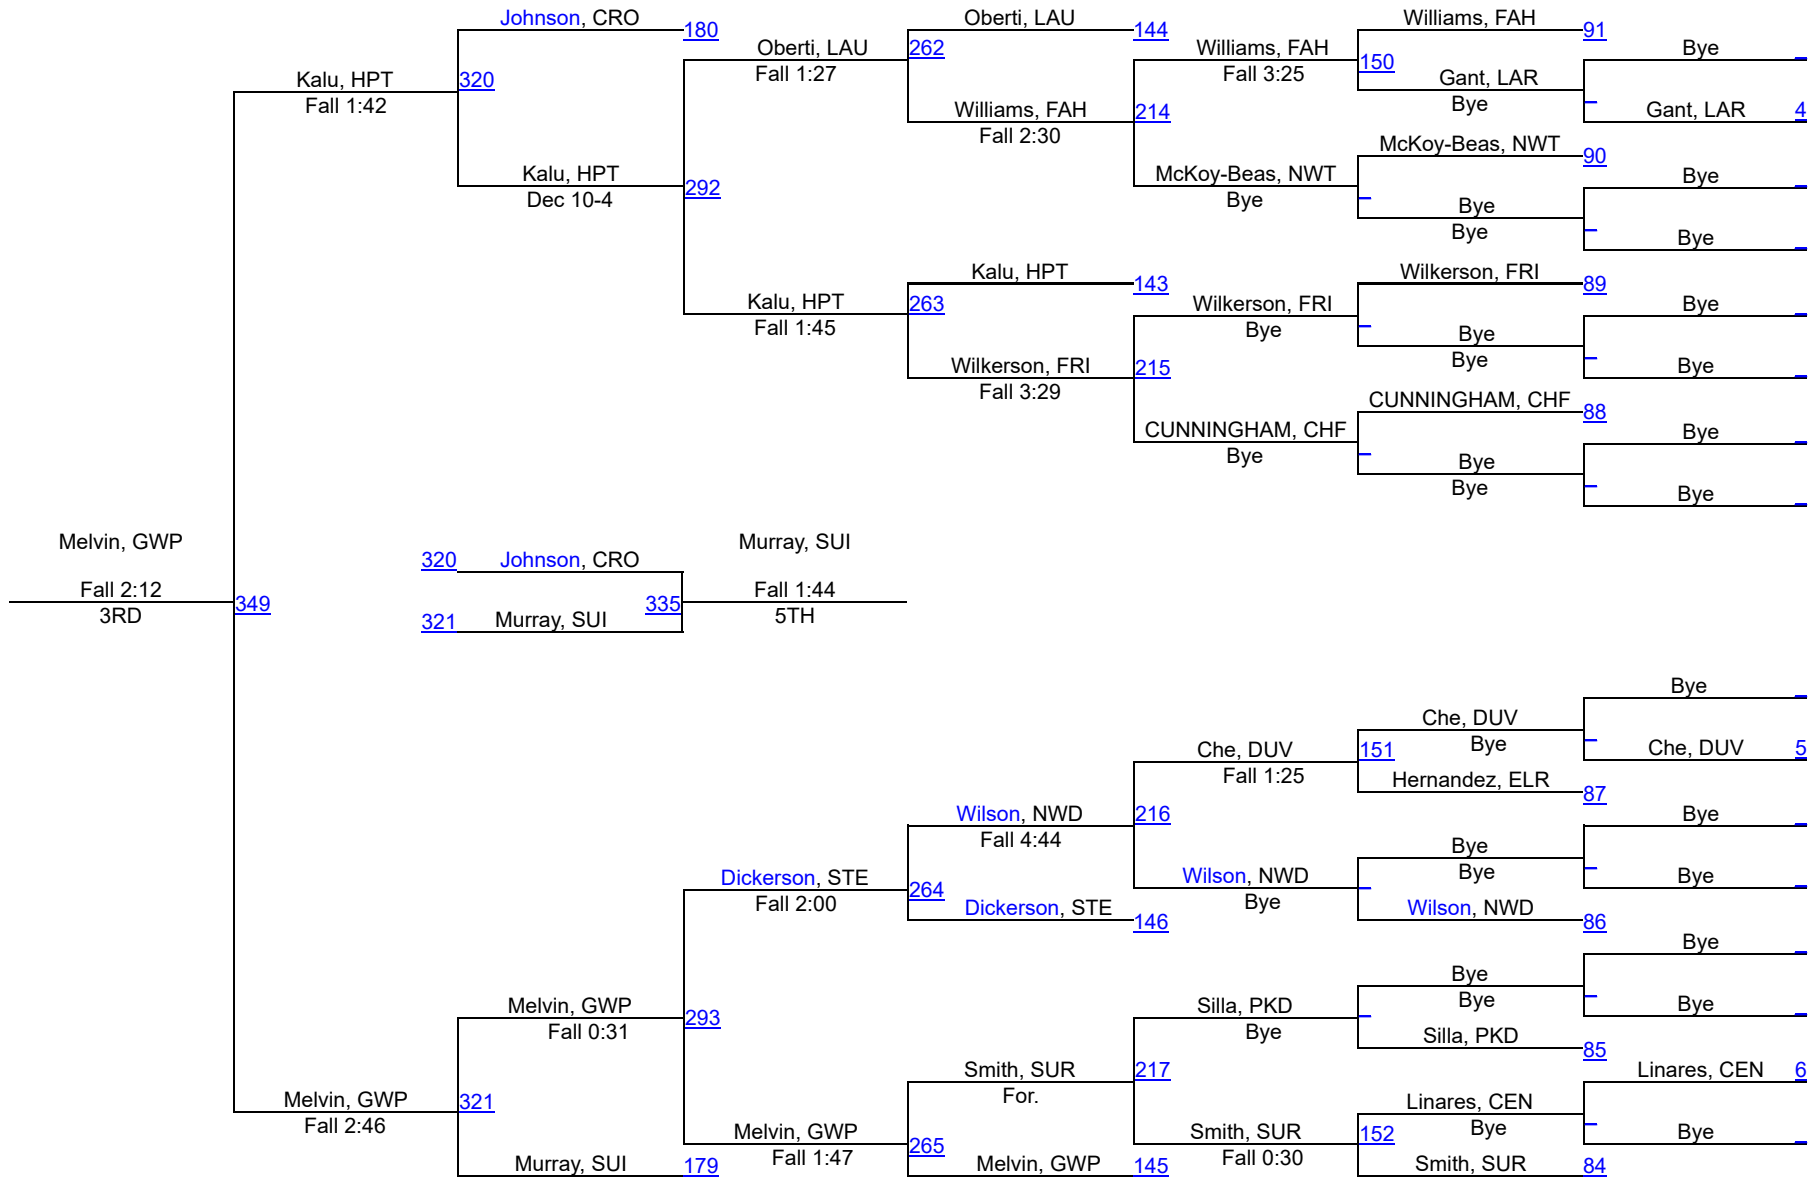

WINTER BLITZ 2025

113

WINTER BLITZ 2025

126

WINTER BLITZ 2025

132

WINTER BLITZ 2025

138

WINTER BLITZ 2025

144

WINTER BLITZ 2025

150

WINTER BLITZ 2025

165

WINTER BLITZ 2025

175

WINTER BLITZ 2025

190

WINTER BLITZ 2025

285

	Team	Season Team	Abbr	Count	Points
1	Eleanor Roosevelt, MD	Eleanor Roosevelt, MD (GET)	ELR	13	240.5
2	Frederick Douglass-PG, MD	Frederick Douglass-PG, MD (GET)	FRD	11	191.5
3	Dr. Henry A. Wise Jr., MD	Dr. Henry A. Wise Jr., MD (GET)	HWI	14	164.0
4	Suitland, MD	Suitland, MD (GET)	SUI	11	151.0
5	LAUREL, MD	Laurel, MD (GET)	LAU	12	143.0
6	NEW TOWN, MD	New Town, MD (GET)	NWT	9	127.5
7	Bladensburg, MD	Bladensburg, MD (GET)	BLA	12	122.5
8	Gwynn Park, MD	Gwynn Park, MD (GET)	GWP	8	104.5
9	Georgetown Prep, MD	Georgetown Prep, MD (GET)	GEPR	8	91.5
10	Charles H. Flowers, MD	Charles H. Flowers, MD (GET)	CHF	10	83.5
11	ST. ELIZABETH, DE	St Elizabeth H S, DE (GET)	STE	8	80.5
12	Fairmont Heights, MD	Fairmont Heights, MD (GET)	FAH	9	64.0
13	Duval, MD	Duval, MD (GET)	DUV	9	52.0
14	Crossland, MD	Crossland, MD (GET)	CRO	6	49.0
15	Northwestern, MD	Northwestern, MD (GET)	NEW	3	36.5
16	Friendly, MD	Friendly, MD (GET)	FRI	7	35.0
16	NORTHWOOD, MD	Northwood, MD (GET)	NWD	11	35.0
18	LARGO, MD	Largo, MD (GET)	LAR	10	32.0
19	BELL MULTICULTURAL, DC	Bell, DC (GET)	BEM	5	31.5
19	HIGH POINT, MD	High Point, MD (GET)	HPT	5	31.5
21	Central, MD	Central, MD (GET)	CEN	5	30.0
22	Parkdale, MD	Parkdale, MD (GET)	PKD	10	26.0
23	Surrattsville, MD	Surrattsville, MD (GET)	SUR	4	14.0
24	ST. ANDREW'S EPISCOPA;, MD	St. Andrew's Episcopal School, MD (GET)	SAE	2	9.0