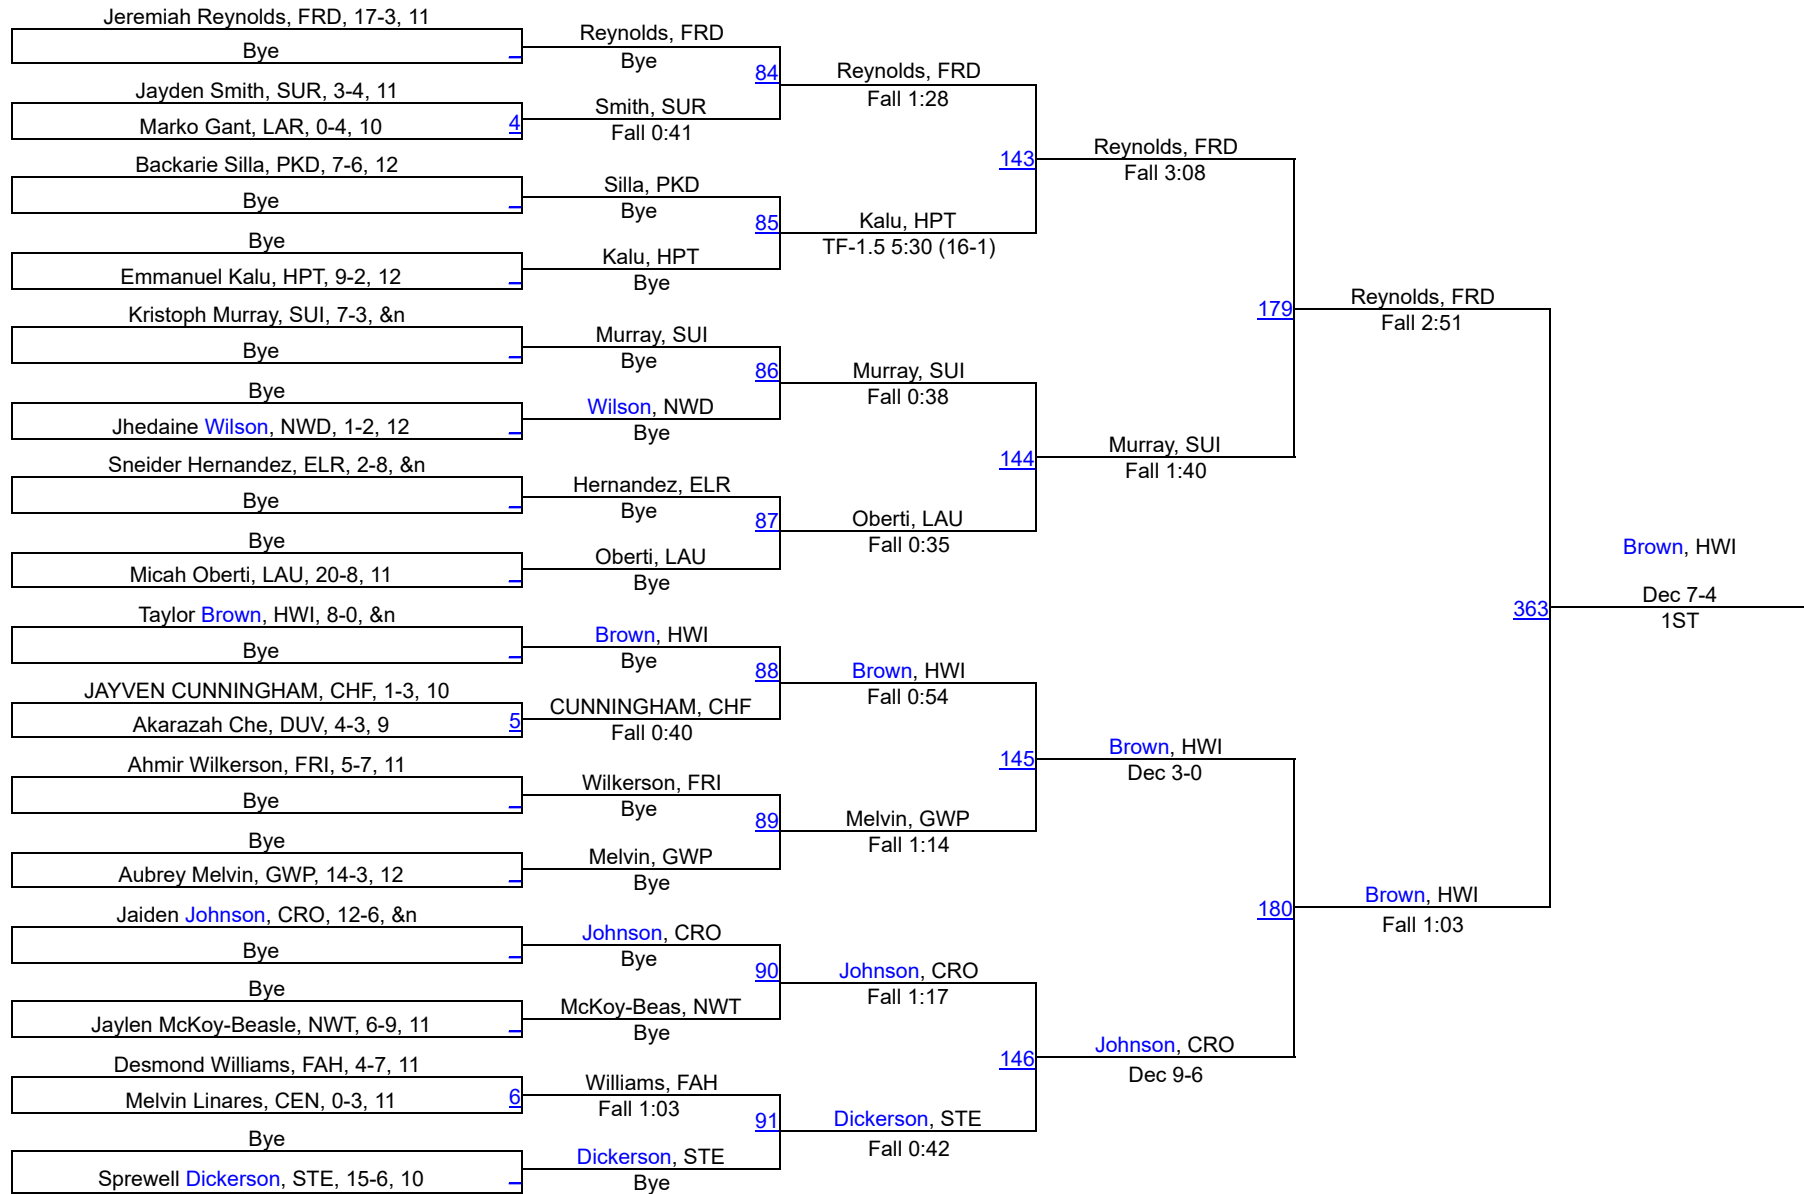

WINTER BLITZ 2025

144

WINTER BLITZ 2025

150

WINTER BLITZ 2025

165

WINTER BLITZ 2025

175

WINTER BLITZ 2025

190

WINTER BLITZ 2025

285

	Team	Season Team	Abbr	Count	Points
1	Eleanor Roosevelt, MD	Eleanor Roosevelt, MD (GET)	ELR	13	240.5
2	Frederick Douglass-PG, MD	Frederick Douglass-PG, MD (GET)	FRD	11	191.5
3	Dr. Henry A. Wise Jr., MD	Dr. Henry A. Wise Jr., MD (GET)	HWI	14	164.0
4	Suitland, MD	Suitland, MD (GET)	SUI	11	151.0
5	LAUREL, MD	Laurel, MD (GET)	LAU	12	143.0
6	NEW TOWN, MD	New Town, MD (GET)	NWT	9	127.5
7	Bladensburg, MD	Bladensburg, MD (GET)	BLA	12	122.5
8	Gwynn Park, MD	Gwynn Park, MD (GET)	GWP	8	104.5
9	Georgetown Prep, MD	Georgetown Prep, MD (GET)	GEPR	8	91.5
10	Charles H. Flowers, MD	Charles H. Flowers, MD (GET)	CHF	10	83.5
11	ST. ELIZABETH, DE	St Elizabeth H S, DE (GET)	STE	8	80.5
12	Fairmont Heights, MD	Fairmont Heights, MD (GET)	FAH	9	64.0
13	Duval, MD	Duval, MD (GET)	DUV	9	52.0
14	Crossland, MD	Crossland, MD (GET)	CRO	6	49.0
15	Northwestern, MD	Northwestern, MD (GET)	NEW	3	36.5
16	Friendly, MD	Friendly, MD (GET)	FRI	7	35.0
16	NORTHWOOD, MD	Northwood, MD (GET)	NWD	11	35.0
18	LARGO, MD	Largo, MD (GET)	LAR	10	32.0
19	BELL MULTICULTURAL, DC	Bell, DC (GET)	BEM	5	31.5
19	HIGH POINT, MD	High Point, MD (GET)	HPT	5	31.5
21	Central, MD	Central, MD (GET)	CEN	5	30.0
22	Parkdale, MD	Parkdale, MD (GET)	PKD	10	26.0
23	Surrattsville, MD	Surrattsville, MD (GET)	SUR	4	14.0
24	ST. ANDREW'S EPISCOPA;, MD	St. Andrew's Episcopal School, MD (GET)	SAE	2	9.0