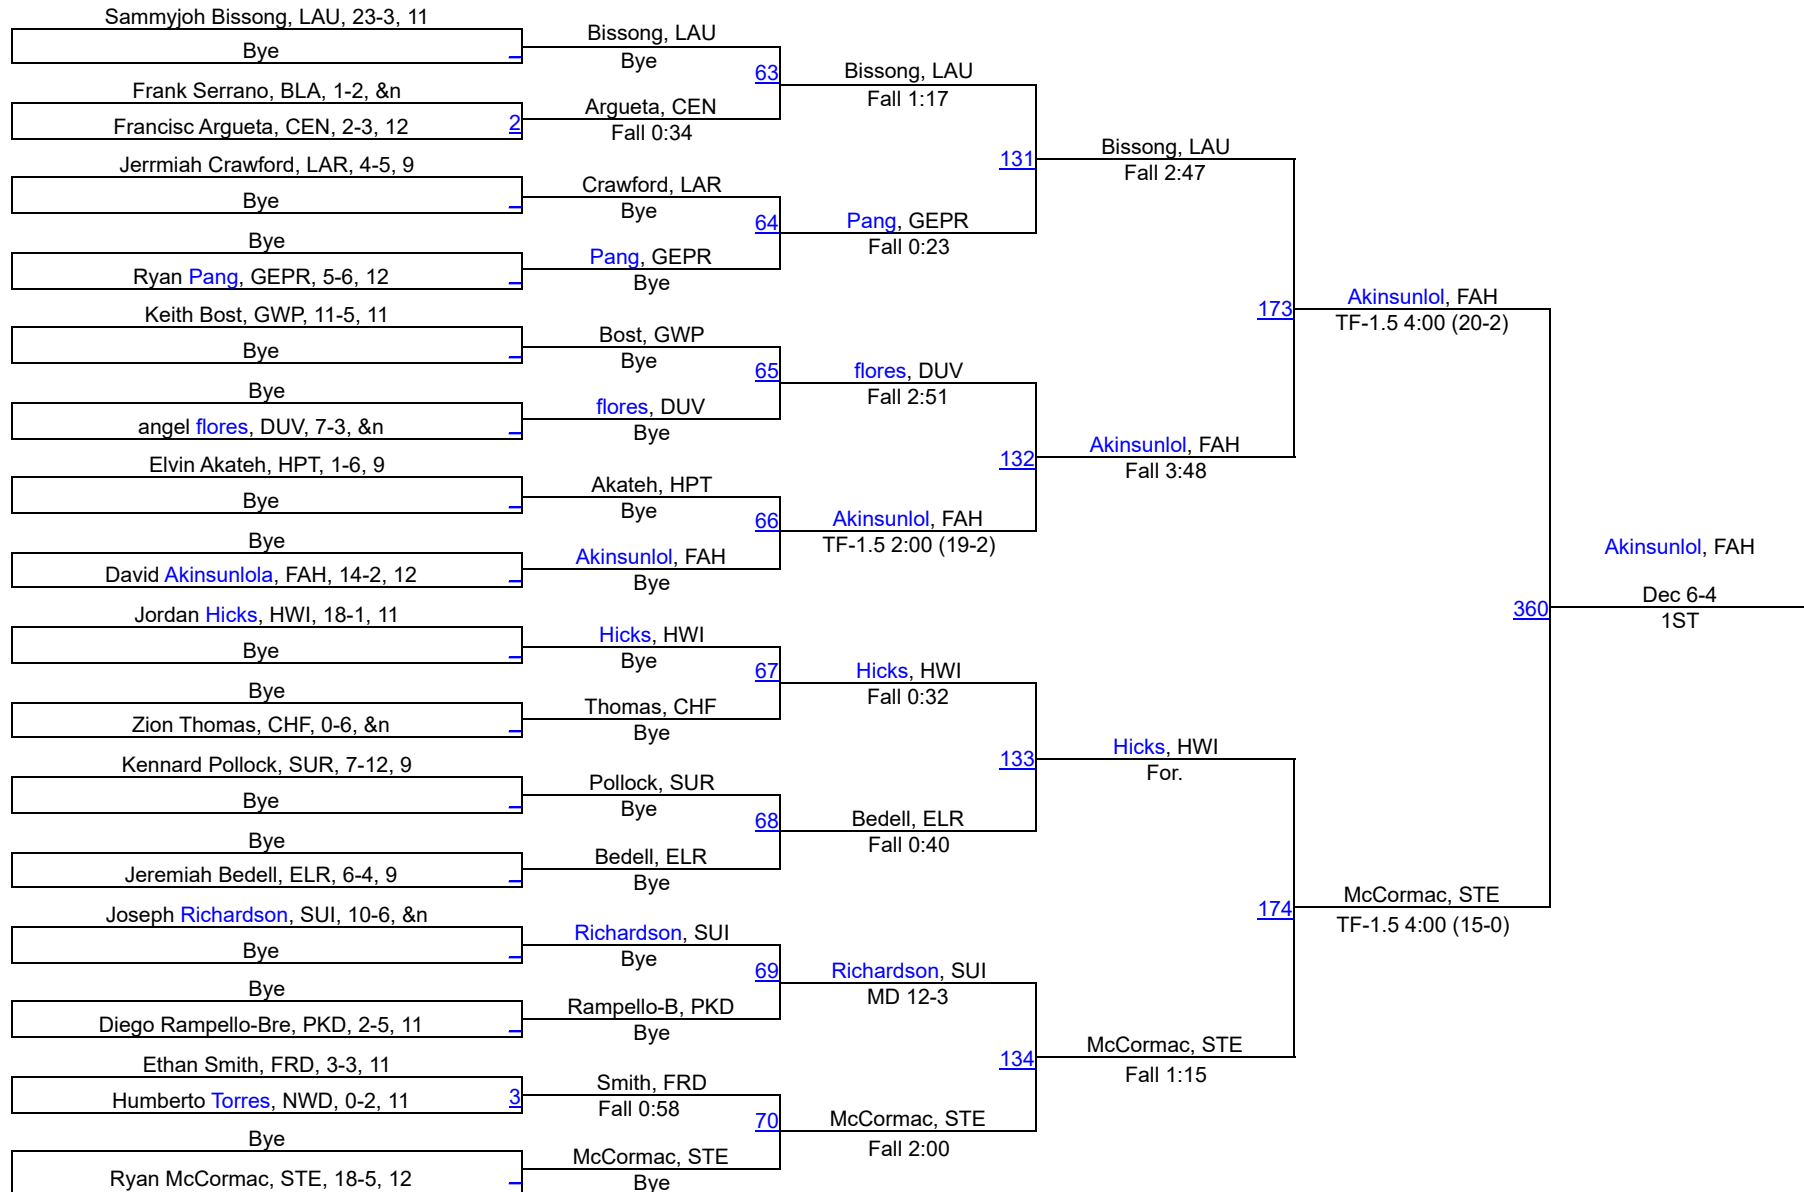

WINTER BLITZ 2025

144

WINTER BLITZ 2025

150

WINTER BLITZ 2025

165

WINTER BLITZ 2025

175

WINTER BLITZ 2025

190

WINTER BLITZ 2025

285

	Team	Season Team	Abbr	Count	Points
1	Eleanor Roosevelt, MD	Eleanor Roosevelt, MD (GET)	ELR	13	240.5
2	Frederick Douglass-PG, MD	Frederick Douglass-PG, MD (GET)	FRD	11	191.5
3	Dr. Henry A. Wise Jr., MD	Dr. Henry A. Wise Jr., MD (GET)	HWI	14	164.0
4	Suitland, MD	Suitland, MD (GET)	SUI	11	151.0
5	LAUREL, MD	Laurel, MD (GET)	LAU	12	143.0
6	NEW TOWN, MD	New Town, MD (GET)	NWT	9	127.5
7	Bladensburg, MD	Bladensburg, MD (GET)	BLA	12	122.5
8	Gwynn Park, MD	Gwynn Park, MD (GET)	GWP	8	104.5
9	Georgetown Prep, MD	Georgetown Prep, MD (GET)	GEPR	8	91.5
10	Charles H. Flowers, MD	Charles H. Flowers, MD (GET)	CHF	10	83.5
11	ST. ELIZABETH, DE	St Elizabeth H S, DE (GET)	STE	8	80.5
12	Fairmont Heights, MD	Fairmont Heights, MD (GET)	FAH	9	64.0
13	Duval, MD	Duval, MD (GET)	DUV	9	52.0
14	Crossland, MD	Crossland, MD (GET)	CRO	6	49.0
15	Northwestern, MD	Northwestern, MD (GET)	NEW	3	36.5
16	Friendly, MD	Friendly, MD (GET)	FRI	7	35.0
16	NORTHWOOD, MD	Northwood, MD (GET)	NWD	11	35.0
18	LARGO, MD	Largo, MD (GET)	LAR	10	32.0
19	BELL MULTICULTURAL, DC	Bell, DC (GET)	BEM	5	31.5
19	HIGH POINT, MD	High Point, MD (GET)	HPT	5	31.5
21	Central, MD	Central, MD (GET)	CEN	5	30.0
22	Parkdale, MD	Parkdale, MD (GET)	PKD	10	26.0
23	Surrattsville, MD	Surrattsville, MD (GET)	SUR	4	14.0
24	ST. ANDREW'S EPISCOPA;, MD	St. Andrew's Episcopal School, MD (GET)	SAE	2	9.0