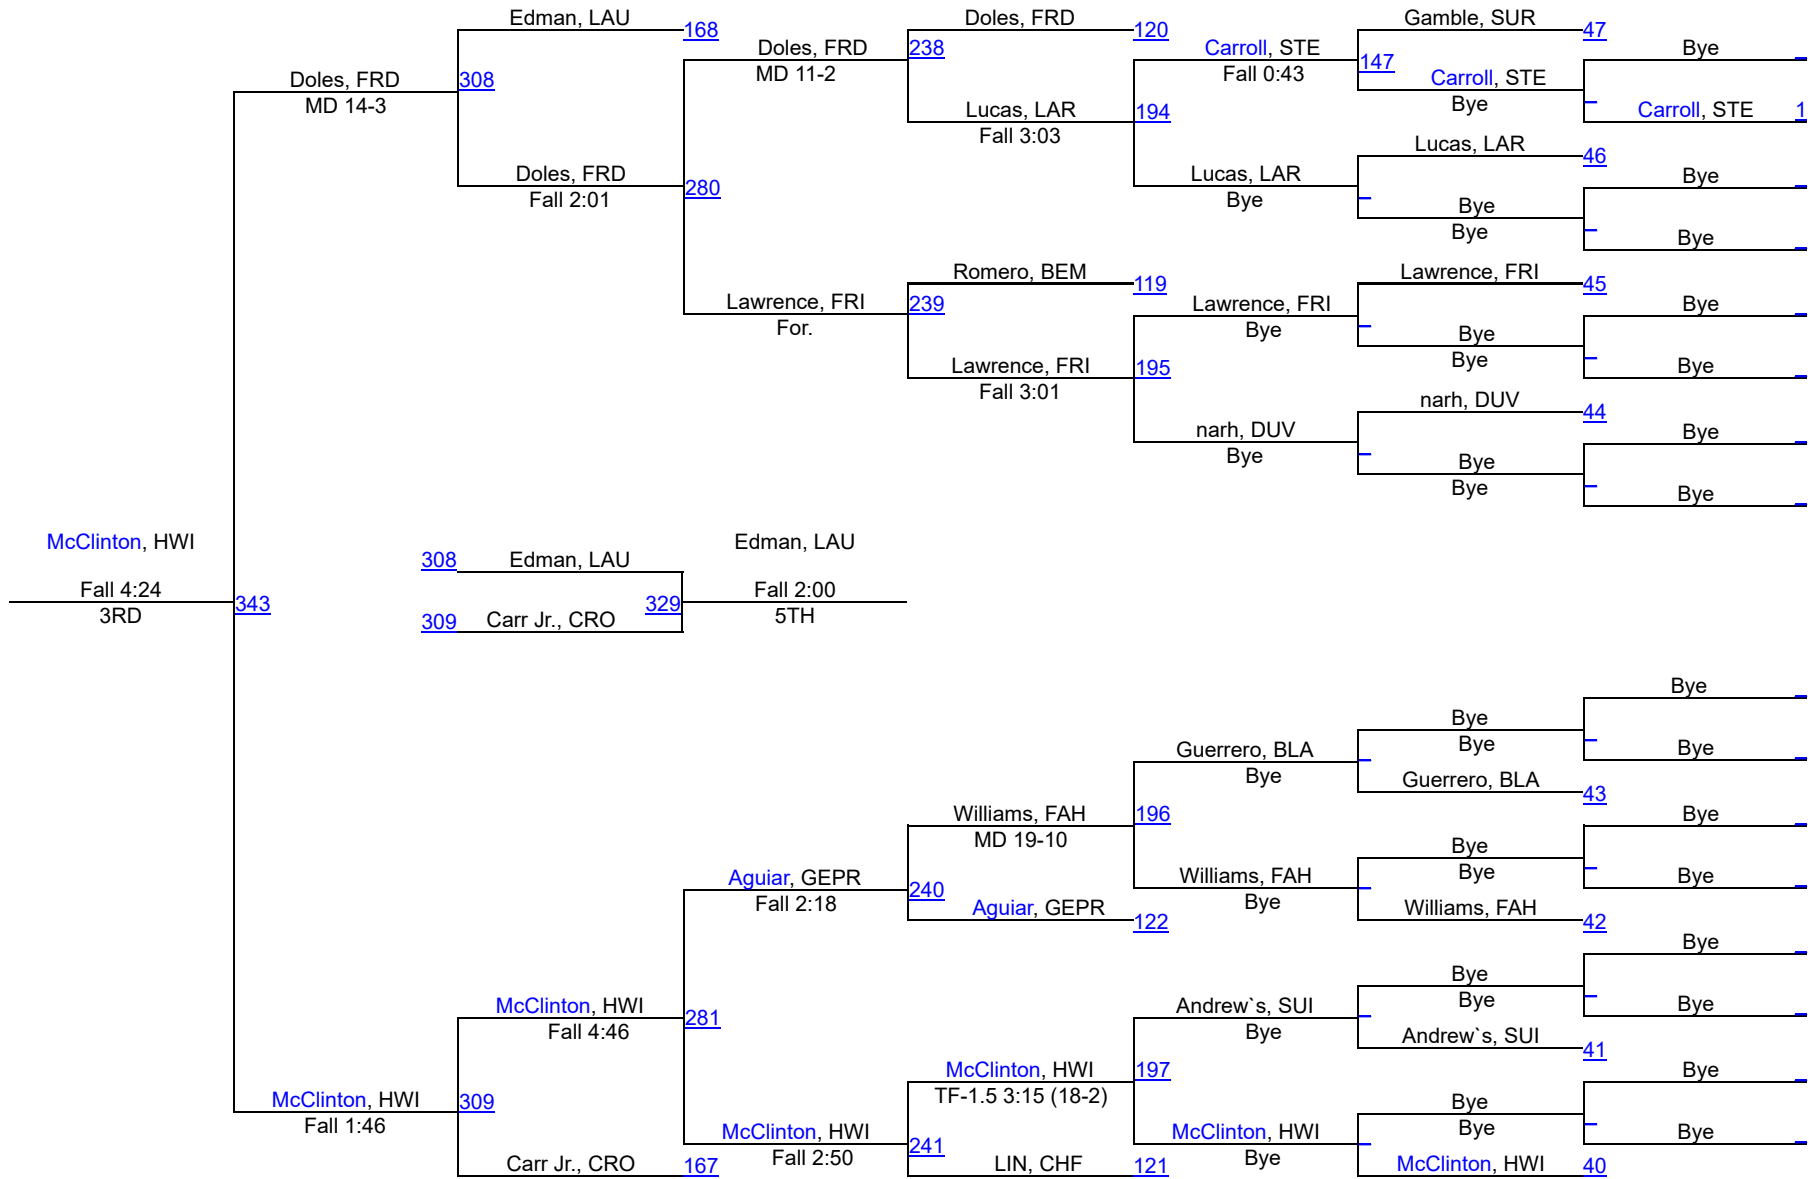

WINTER BLITZ 2025

113

WINTER BLITZ 2025

126

WINTER BLITZ 2025

132

WINTER BLITZ 2025

138

WINTER BLITZ 2025

144

WINTER BLITZ 2025

150

WINTER BLITZ 2025

165

WINTER BLITZ 2025

175

WINTER BLITZ 2025

190

WINTER BLITZ 2025

285

	Team	Season Team	Abbr	Count	Points
1	Eleanor Roosevelt, MD	Eleanor Roosevelt, MD (GET)	ELR	13	240.5
2	Frederick Douglass-PG, MD	Frederick Douglass-PG, MD (GET)	FRD	11	191.5
3	Dr. Henry A. Wise Jr., MD	Dr. Henry A. Wise Jr., MD (GET)	HWI	14	164.0
4	Suitland, MD	Suitland, MD (GET)	SUI	11	151.0
5	LAUREL, MD	Laurel, MD (GET)	LAU	12	143.0
6	NEW TOWN, MD	New Town, MD (GET)	NWT	9	127.5
7	Bladensburg, MD	Bladensburg, MD (GET)	BLA	12	122.5
8	Gwynn Park, MD	Gwynn Park, MD (GET)	GWP	8	104.5
9	Georgetown Prep, MD	Georgetown Prep, MD (GET)	GEPR	8	91.5
10	Charles H. Flowers, MD	Charles H. Flowers, MD (GET)	CHF	10	83.5
11	ST. ELIZABETH, DE	St Elizabeth H S, DE (GET)	STE	8	80.5
12	Fairmont Heights, MD	Fairmont Heights, MD (GET)	FAH	9	64.0
13	Duval, MD	Duval, MD (GET)	DUV	9	52.0
14	Crossland, MD	Crossland, MD (GET)	CRO	6	49.0
15	Northwestern, MD	Northwestern, MD (GET)	NEW	3	36.5
16	Friendly, MD	Friendly, MD (GET)	FRI	7	35.0
16	NORTHWOOD, MD	Northwood, MD (GET)	NWD	11	35.0
18	LARGO, MD	Largo, MD (GET)	LAR	10	32.0
19	BELL MULTICULTURAL, DC	Bell, DC (GET)	BEM	5	31.5
19	HIGH POINT, MD	High Point, MD (GET)	HPT	5	31.5
21	Central, MD	Central, MD (GET)	CEN	5	30.0
22	Parkdale, MD	Parkdale, MD (GET)	PKD	10	26.0
23	Surrattsville, MD	Surrattsville, MD (GET)	SUR	4	14.0
24	ST. ANDREW'S EPISCOPA;, MD	St. Andrew's Episcopal School, MD (GET)	SAE	2	9.0