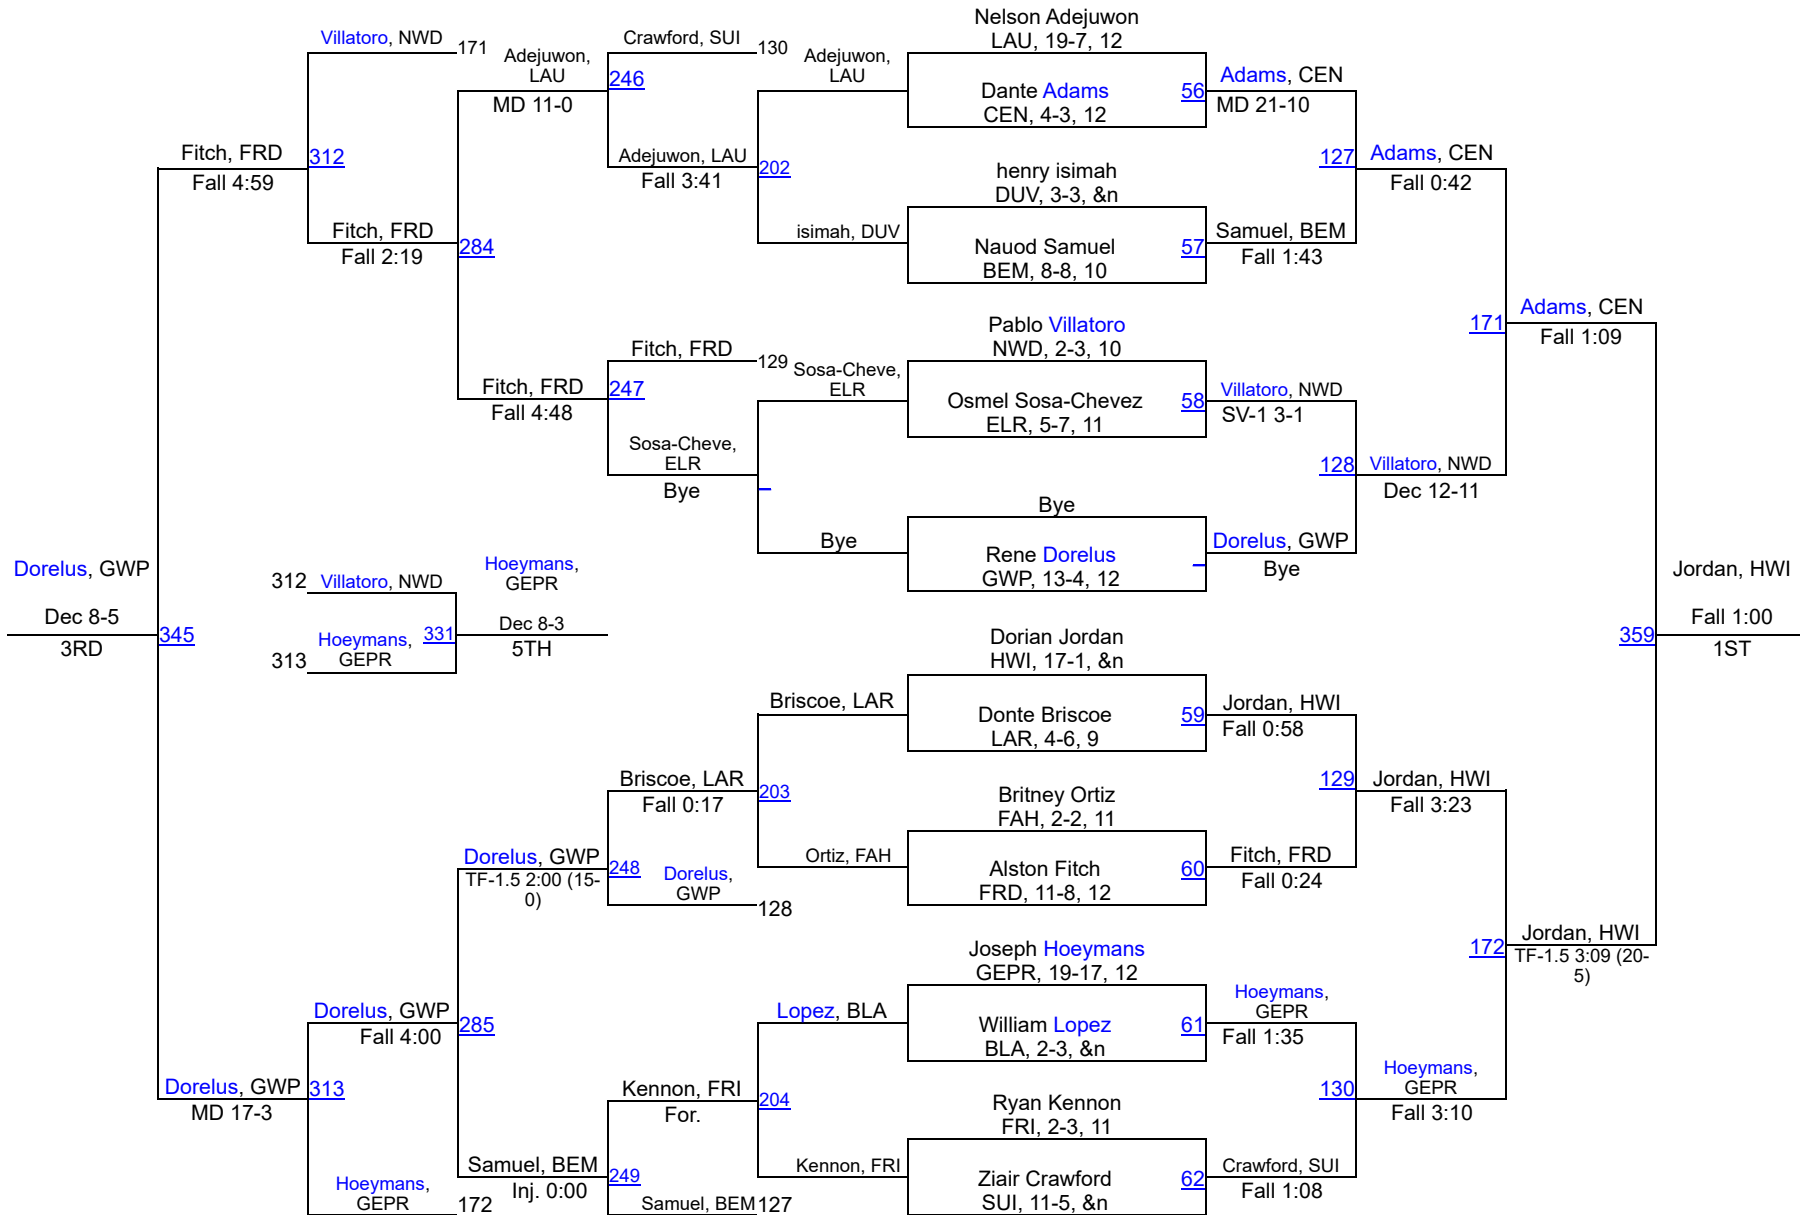

WINTER BLITZ 2025

113

WINTER BLITZ 2025

126

WINTER BLITZ 2025

132

WINTER BLITZ 2025

138

WINTER BLITZ 2025

144

WINTER BLITZ 2025

150

WINTER BLITZ 2025

165

WINTER BLITZ 2025

175

WINTER BLITZ 2025

190

WINTER BLITZ 2025

285

	Team	Season Team	Abbr	Count	Points
1	Eleanor Roosevelt, MD	Eleanor Roosevelt, MD (GET)	ELR	13	240.5
2	Frederick Douglass-PG, MD	Frederick Douglass-PG, MD (GET)	FRD	11	191.5
3	Dr. Henry A. Wise Jr., MD	Dr. Henry A. Wise Jr., MD (GET)	HWI	14	164.0
4	Suitland, MD	Suitland, MD (GET)	SUI	11	151.0
5	LAUREL, MD	Laurel, MD (GET)	LAU	12	143.0
6	NEW TOWN, MD	New Town, MD (GET)	NWT	9	127.5
7	Bladensburg, MD	Bladensburg, MD (GET)	BLA	12	122.5
8	Gwynn Park, MD	Gwynn Park, MD (GET)	GWP	8	104.5
9	Georgetown Prep, MD	Georgetown Prep, MD (GET)	GEPR	8	91.5
10	Charles H. Flowers, MD	Charles H. Flowers, MD (GET)	CHF	10	83.5
11	ST. ELIZABETH, DE	St Elizabeth H S, DE (GET)	STE	8	80.5
12	Fairmont Heights, MD	Fairmont Heights, MD (GET)	FAH	9	64.0
13	Duval, MD	Duval, MD (GET)	DUV	9	52.0
14	Crossland, MD	Crossland, MD (GET)	CRO	6	49.0
15	Northwestern, MD	Northwestern, MD (GET)	NEW	3	36.5
16	Friendly, MD	Friendly, MD (GET)	FRI	7	35.0
16	NORTHWOOD, MD	Northwood, MD (GET)	NWD	11	35.0
18	LARGO, MD	Largo, MD (GET)	LAR	10	32.0
19	BELL MULTICULTURAL, DC	Bell, DC (GET)	BEM	5	31.5
19	HIGH POINT, MD	High Point, MD (GET)	HPT	5	31.5
21	Central, MD	Central, MD (GET)	CEN	5	30.0
22	Parkdale, MD	Parkdale, MD (GET)	PKD	10	26.0
23	Surrattsville, MD	Surrattsville, MD (GET)	SUR	4	14.0
24	ST. ANDREW'S EPISCOPA;, MD	St. Andrew's Episcopal School, MD (GET)	SAE	2	9.0