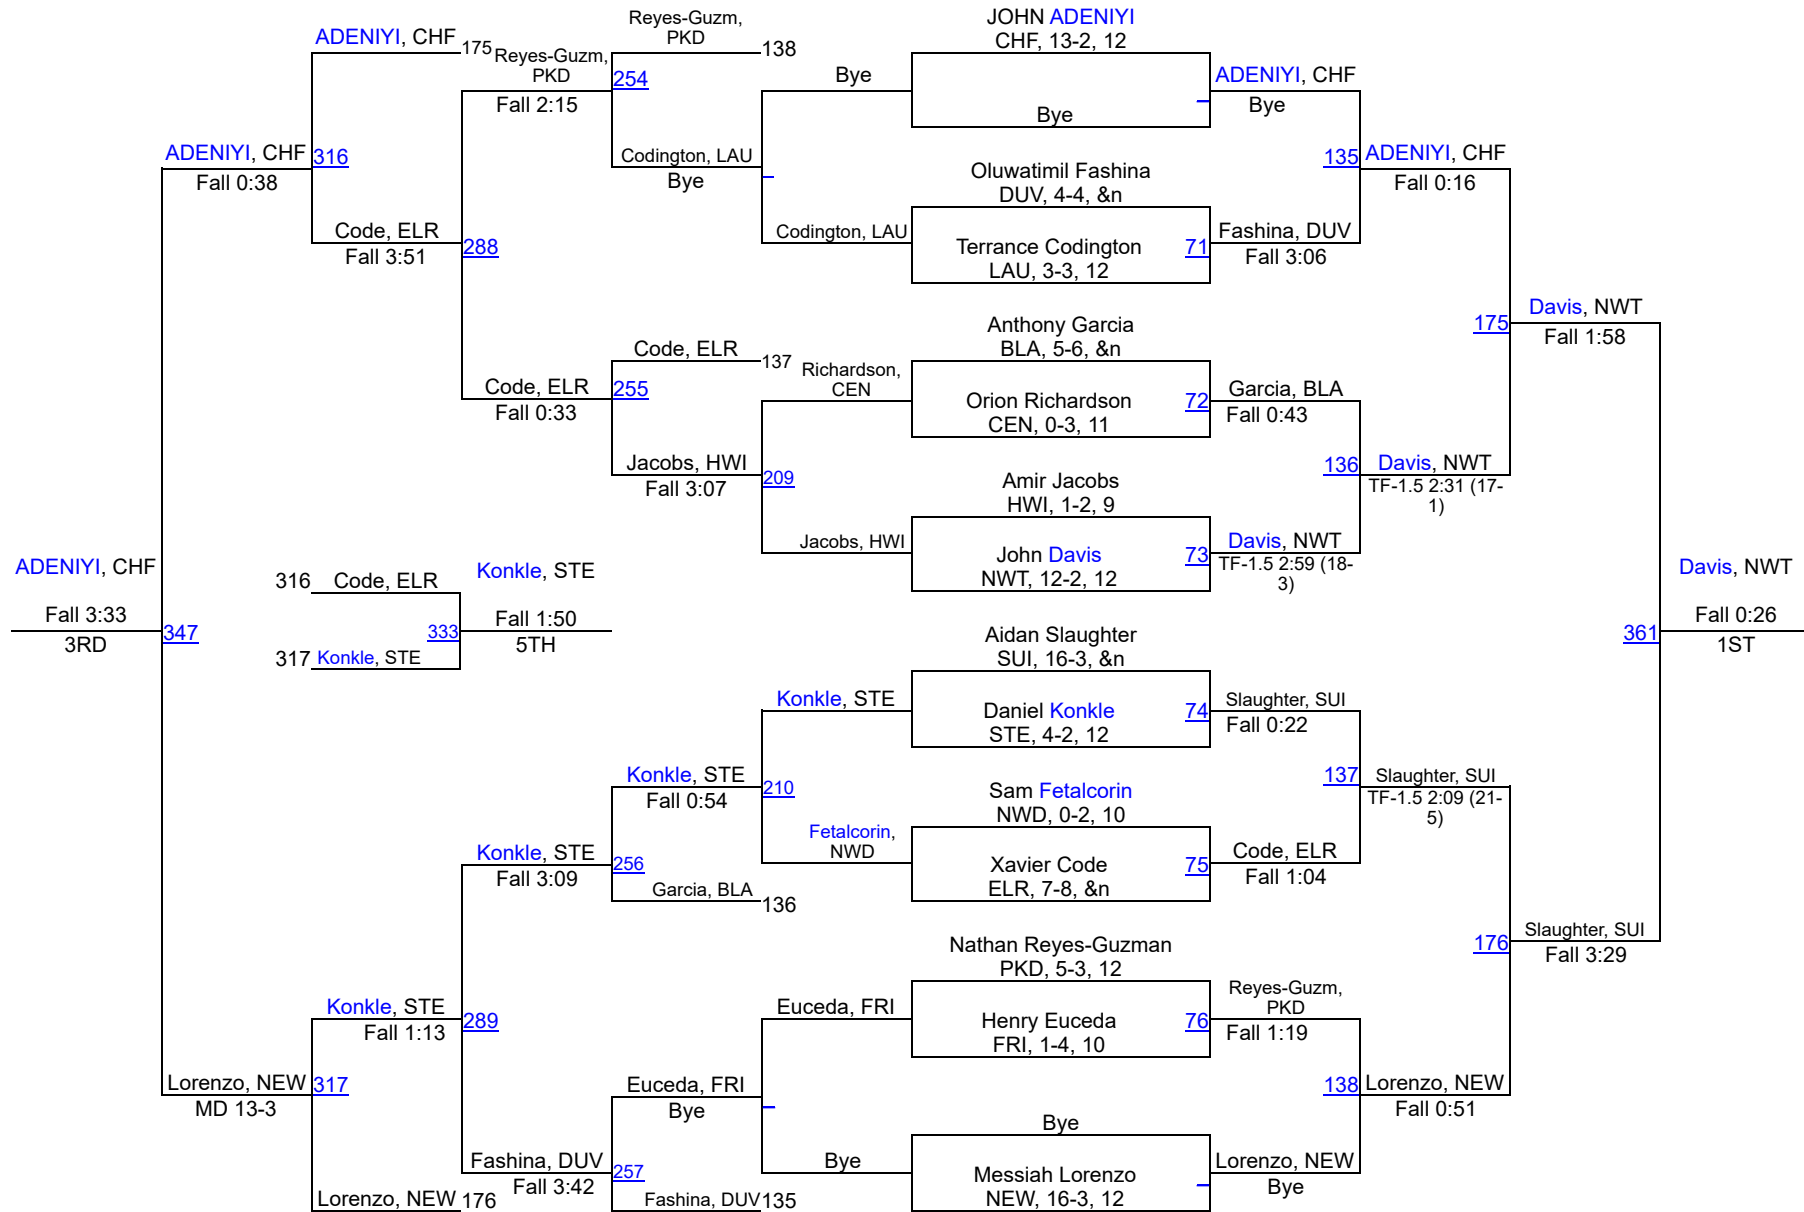

WINTER BLITZ 2025

144

WINTER BLITZ 2025

150

WINTER BLITZ 2025

165

WINTER BLITZ 2025

175

WINTER BLITZ 2025

190

WINTER BLITZ 2025

285

	Team	Season Team	Abbr	Count	Points
1	Eleanor Roosevelt, MD	Eleanor Roosevelt, MD (GET)	ELR	13	240.5
2	Frederick Douglass-PG, MD	Frederick Douglass-PG, MD (GET)	FRD	11	191.5
3	Dr. Henry A. Wise Jr., MD	Dr. Henry A. Wise Jr., MD (GET)	HWI	14	164.0
4	Suitland, MD	Suitland, MD (GET)	SUI	11	151.0
5	LAUREL, MD	Laurel, MD (GET)	LAU	12	143.0
6	NEW TOWN, MD	New Town, MD (GET)	NWT	9	127.5
7	Bladensburg, MD	Bladensburg, MD (GET)	BLA	12	122.5
8	Gwynn Park, MD	Gwynn Park, MD (GET)	GWP	8	104.5
9	Georgetown Prep, MD	Georgetown Prep, MD (GET)	GEPR	8	91.5
10	Charles H. Flowers, MD	Charles H. Flowers, MD (GET)	CHF	10	83.5
11	ST. ELIZABETH, DE	St Elizabeth H S, DE (GET)	STE	8	80.5
12	Fairmont Heights, MD	Fairmont Heights, MD (GET)	FAH	9	64.0
13	Duval, MD	Duval, MD (GET)	DUV	9	52.0
14	Crossland, MD	Crossland, MD (GET)	CRO	6	49.0
15	Northwestern, MD	Northwestern, MD (GET)	NEW	3	36.5
16	Friendly, MD	Friendly, MD (GET)	FRI	7	35.0
16	NORTHWOOD, MD	Northwood, MD (GET)	NWD	11	35.0
18	LARGO, MD	Largo, MD (GET)	LAR	10	32.0
19	BELL MULTICULTURAL, DC	Bell, DC (GET)	BEM	5	31.5
19	HIGH POINT, MD	High Point, MD (GET)	HPT	5	31.5
21	Central, MD	Central, MD (GET)	CEN	5	30.0
22	Parkdale, MD	Parkdale, MD (GET)	PKD	10	26.0
23	Surrattsville, MD	Surrattsville, MD (GET)	SUR	4	14.0
24	ST. ANDREW'S EPISCOPA;, MD	St. Andrew's Episcopal School, MD (GET)	SAE	2	9.0