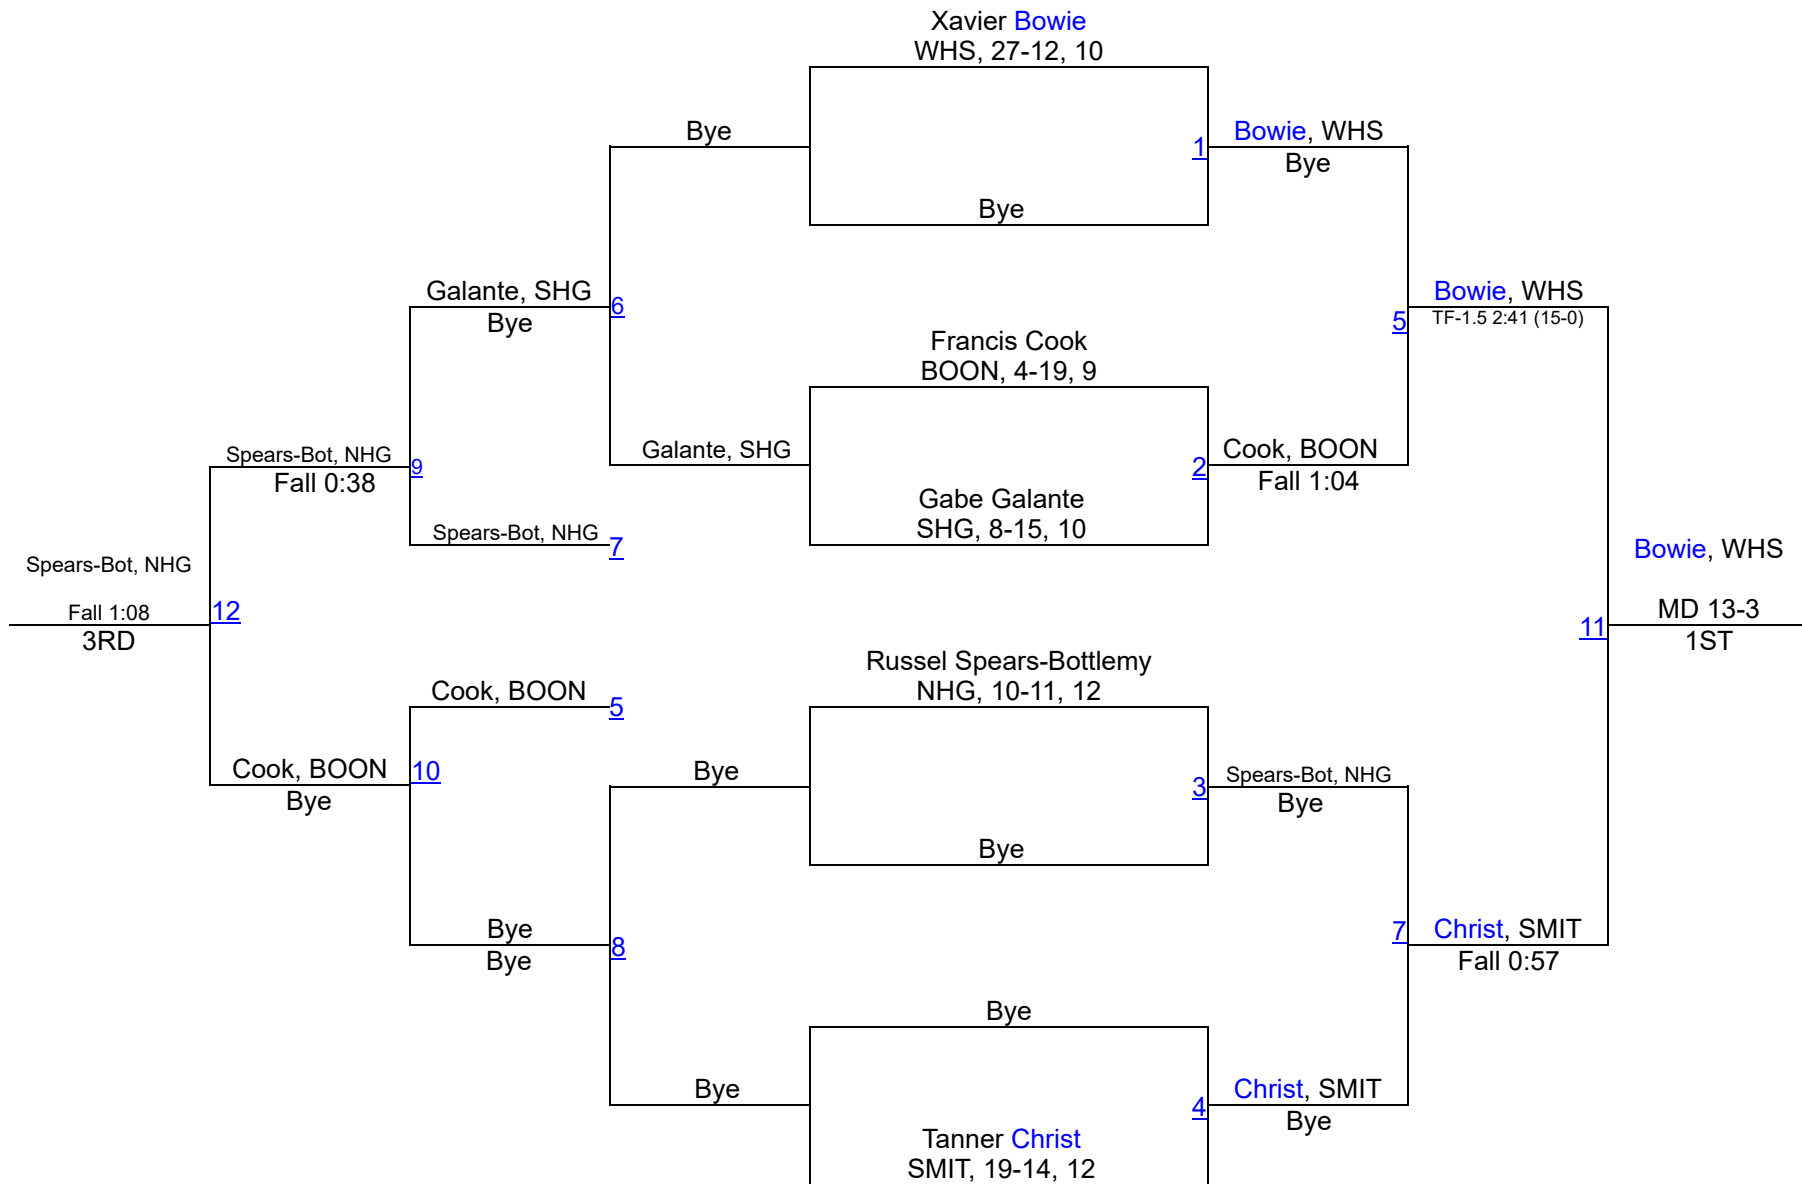

2025 WCPS Coed Tournament

190

2025 WCPS Coed Tournament

215

2025 WCPS Coed Tournament

285

	Team	Season Team	Abbr	Count	Points
1	Boonsboro, MD	Boonsboro, MD (GET)	BOON	14	211.0
2	Williamsport, MD	Williamsport, MD (GET)	WHS	14	199.5
3	North Hagerstown, MD	North Hagerstown, MD (GET)	NHG	9	91.5
4	South Hagerstown, MD	South Hagerstown, MD (GET)	SHG	11	73.0
5	Smithsburg, MD	Smithsburg, MD (GET)	SMIT	6	65.0