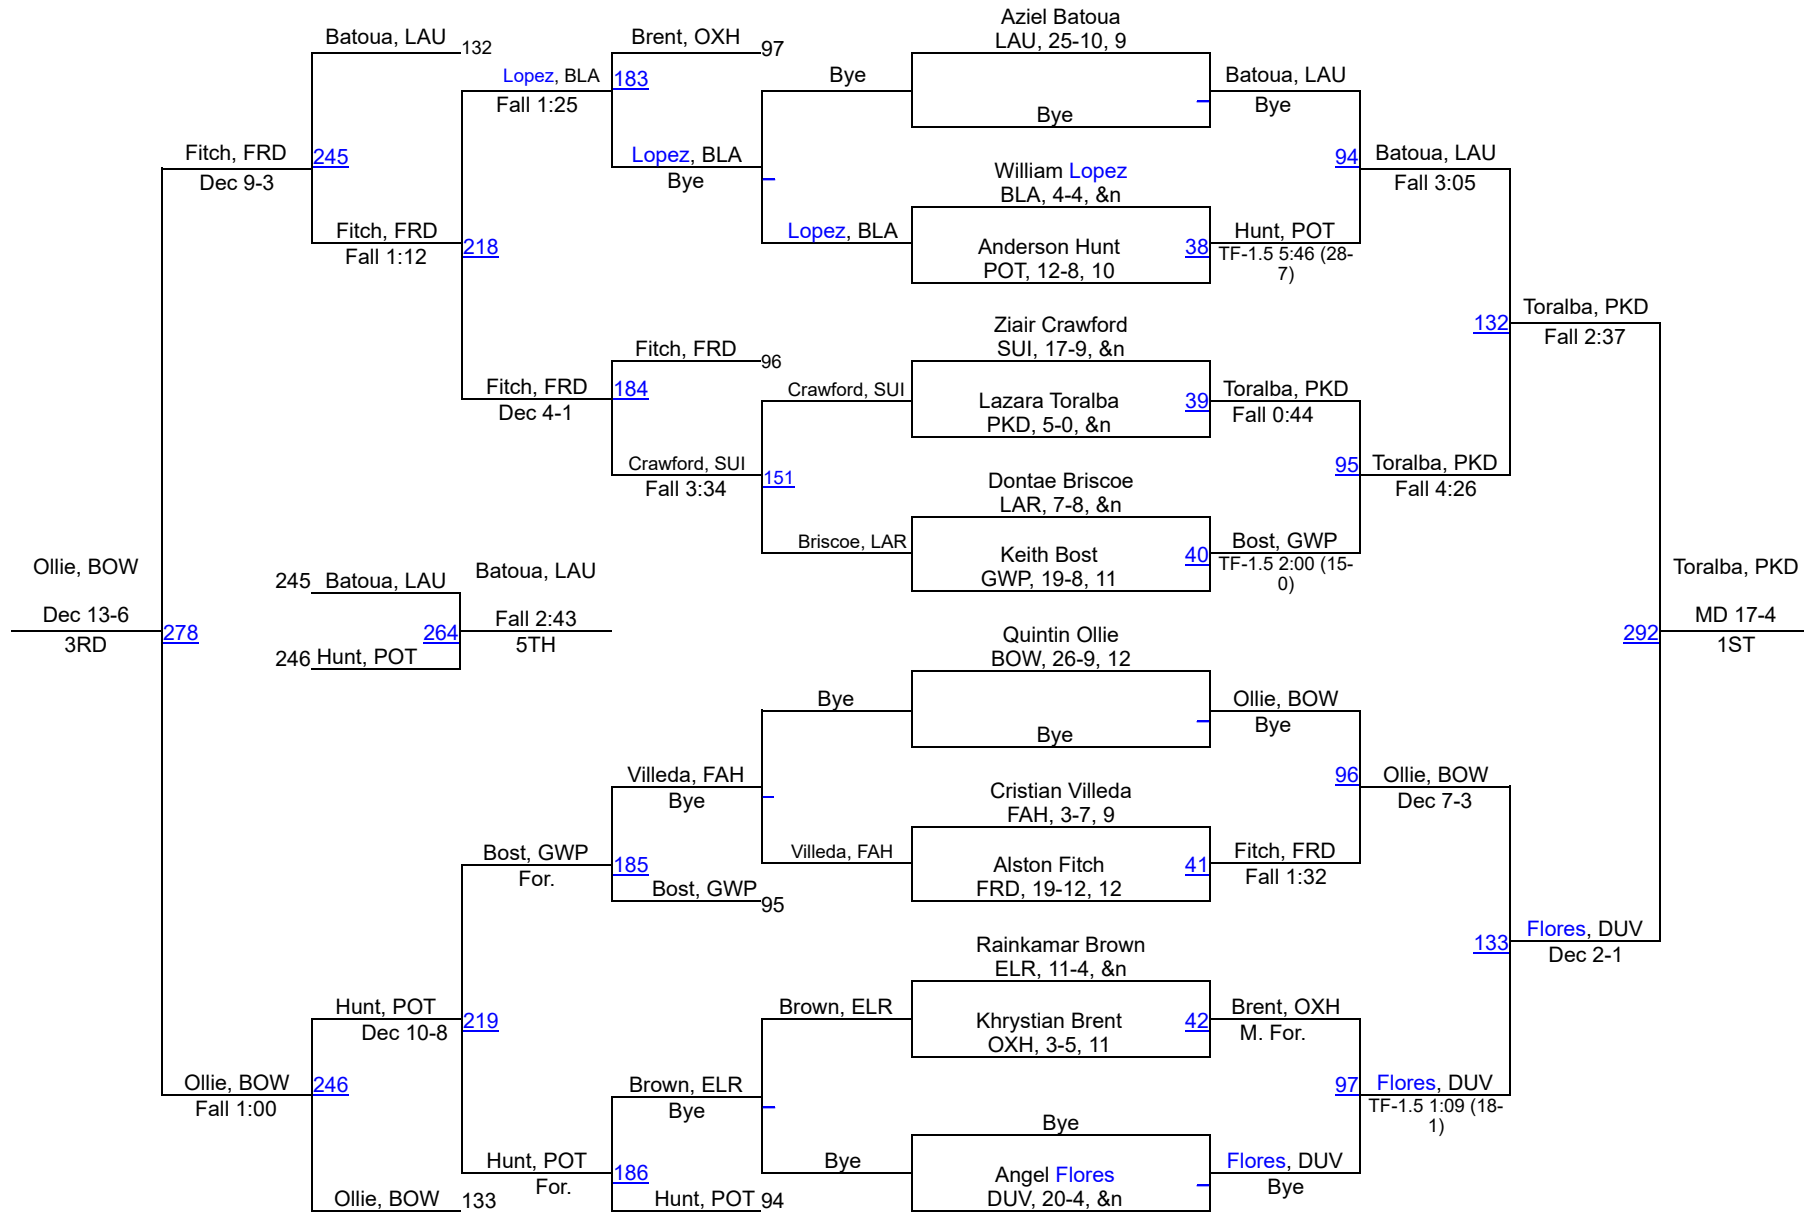

2025 PRINCE GEORGE'S COUNTY TOURNAMENT

106

2025 PRINCE GEORGE'S COUNTY TOURNAMENT

126

2025 PRINCE GEORGE'S COUNTY TOURNAMENT

132

2025 PRINCE GEORGE'S COUNTY TOURNAMENT

144

2025 PRINCE GEORGE'S COUNTY TOURNAMENT

150

2025 PRINCE GEORGE'S COUNTY TOURNAMENT

165

2025 PRINCE GEORGE'S COUNTY TOURNAMENT

175

2025 PRINCE GEORGE'S COUNTY TOURNAMENT

190

	Team	Season Team	Abbr	Count	Points
1	Eleanor Roosevelt, MD	Eleanor Roosevelt, MD (GET)	ELR	12	206.0
2	Frederick Douglass-PG, MD	Frederick Douglass-PG, MD (GET)	FRD	12	195.0
3	Bowie, MD	Bowie, MD (GET)	BOW	11	192.0
4	Dr. Henry A. Wise Jr., MD	Dr. Henry A. Wise Jr., MD (GET)	HWI	11	162.0
5	Laurel, MD	Laurel, MD (GET)	LAU	14	133.5
6	Bladensburg, MD	Bladensburg, MD (GET)	BLA	11	129.5
7	Suitland, MD	Suitland, MD (GET)	SUI	9	82.0
8	Potomac, MD	Potomac, MD (GET)	POT	10	81.5
9	Fairmont Heights, MD	Fairmont Heights, MD (GET)	FAH	9	74.0
10	Parkdale, MD	Parkdale, MD (GET)	PKD	8	72.0
11	Charles H. Flowers, MD	Charles H. Flowers, MD (GET)	CHF	9	65.0
12	Oxon Hill, MD	Oxon Hill, MD (GET)	OXH	10	59.0
13	Gwynn Park, MD	Gwynn Park, MD (GET)	GWP	7	48.5
14	Duval, MD	Duval, MD (GET)	DUV	7	40.5
15	Crossland, MD	Crossland, MD (GET)	CRO	5	27.5
16	Largo, MD	Largo, MD (GET)	LAR	10	27.0
17	Friendly, MD	Friendly, MD (GET)	FRI	5	26.0
18	High Point, MD	High Point, MD (GET)	HPT	5	18.0
19	Northwestern, MD	Northwestern, MD (GET)	NWE	1	15.0
20	International HS at Largo, MD	International HS at Largo, MD (GET)	LRI	1	7.0
21	Surrattsville, MD	Surrattsville, MD (GET)	SUR	2	0.0