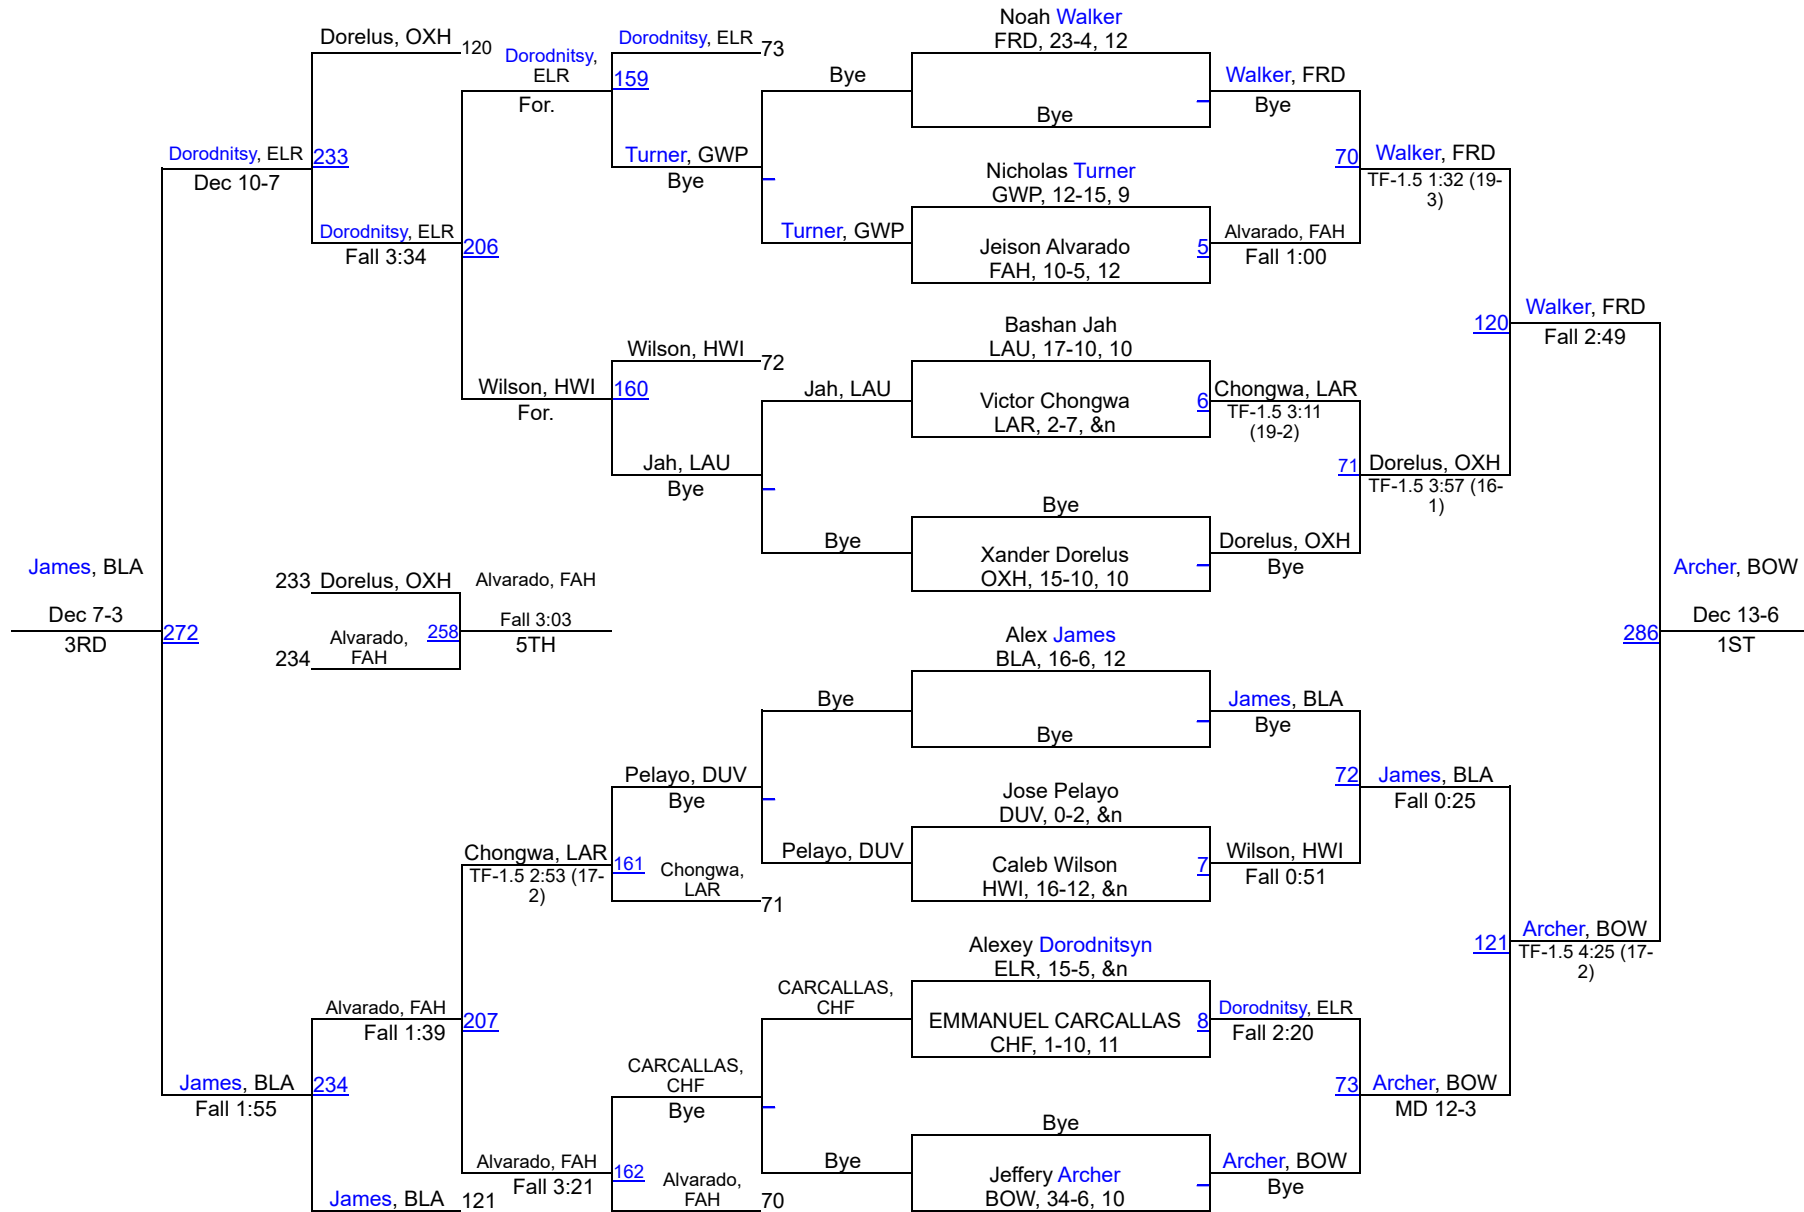

2025 PRINCE GEORGE'S COUNTY TOURNAMENT

106

2025 PRINCE GEORGE'S COUNTY TOURNAMENT

126

2025 PRINCE GEORGE'S COUNTY TOURNAMENT

132

2025 PRINCE GEORGE'S COUNTY TOURNAMENT

144

2025 PRINCE GEORGE'S COUNTY TOURNAMENT

150

2025 PRINCE GEORGE'S COUNTY TOURNAMENT

165

2025 PRINCE GEORGE'S COUNTY TOURNAMENT

175

2025 PRINCE GEORGE'S COUNTY TOURNAMENT

190

	Team	Season Team	Abbr	Count	Points
1	Eleanor Roosevelt, MD	Eleanor Roosevelt, MD (GET)	ELR	12	206.0
2	Frederick Douglass-PG, MD	Frederick Douglass-PG, MD (GET)	FRD	12	195.0
3	Bowie, MD	Bowie, MD (GET)	BOW	11	192.0
4	Dr. Henry A. Wise Jr., MD	Dr. Henry A. Wise Jr., MD (GET)	HWI	11	162.0
5	Laurel, MD	Laurel, MD (GET)	LAU	14	133.5
6	Bladensburg, MD	Bladensburg, MD (GET)	BLA	11	129.5
7	Suitland, MD	Suitland, MD (GET)	SUI	9	82.0
8	Potomac, MD	Potomac, MD (GET)	POT	10	81.5
9	Fairmont Heights, MD	Fairmont Heights, MD (GET)	FAH	9	74.0
10	Parkdale, MD	Parkdale, MD (GET)	PKD	8	72.0
11	Charles H. Flowers, MD	Charles H. Flowers, MD (GET)	CHF	9	65.0
12	Oxon Hill, MD	Oxon Hill, MD (GET)	OXH	10	59.0
13	Gwynn Park, MD	Gwynn Park, MD (GET)	GWP	7	48.5
14	Duval, MD	Duval, MD (GET)	DUV	7	40.5
15	Crossland, MD	Crossland, MD (GET)	CRO	5	27.5
16	Largo, MD	Largo, MD (GET)	LAR	10	27.0
17	Friendly, MD	Friendly, MD (GET)	FRI	5	26.0
18	High Point, MD	High Point, MD (GET)	HPT	5	18.0
19	Northwestern, MD	Northwestern, MD (GET)	NWE	1	15.0
20	International HS at Largo, MD	International HS at Largo, MD (GET)	LRI	1	7.0
21	Surrattsville, MD	Surrattsville, MD (GET)	SUR	2	0.0