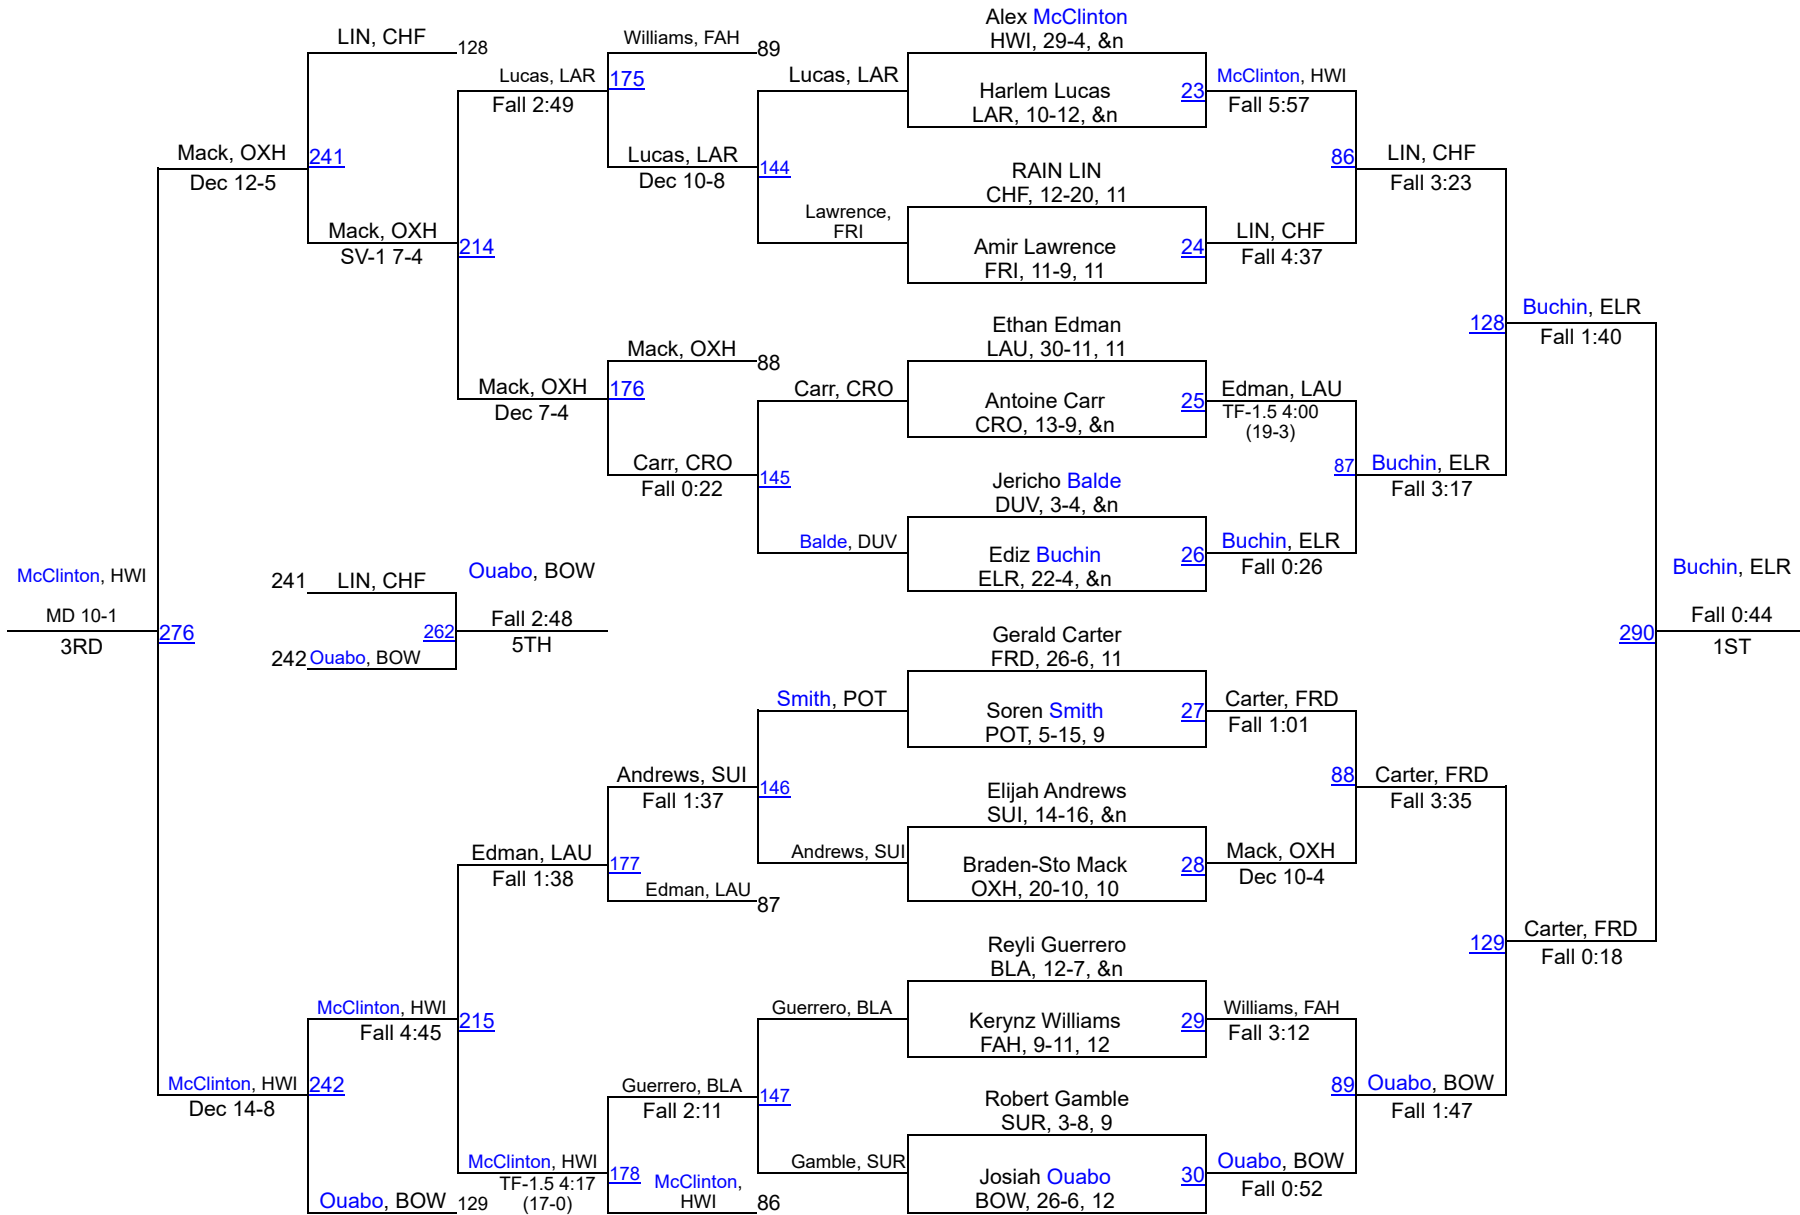

2025 PRINCE GEORGE'S COUNTY TOURNAMENT

106

2025 PRINCE GEORGE'S COUNTY TOURNAMENT

126

2025 PRINCE GEORGE'S COUNTY TOURNAMENT

132

2025 PRINCE GEORGE'S COUNTY TOURNAMENT

144

2025 PRINCE GEORGE'S COUNTY TOURNAMENT

150

2025 PRINCE GEORGE'S COUNTY TOURNAMENT

165

2025 PRINCE GEORGE'S COUNTY TOURNAMENT

175

2025 PRINCE GEORGE'S COUNTY TOURNAMENT

190

	Team	Season Team	Abbr	Count	Points
1	Eleanor Roosevelt, MD	Eleanor Roosevelt, MD (GET)	ELR	12	206.0
2	Frederick Douglass-PG, MD	Frederick Douglass-PG, MD (GET)	FRD	12	195.0
3	Bowie, MD	Bowie, MD (GET)	BOW	11	192.0
4	Dr. Henry A. Wise Jr., MD	Dr. Henry A. Wise Jr., MD (GET)	HWI	11	162.0
5	Laurel, MD	Laurel, MD (GET)	LAU	14	133.5
6	Bladensburg, MD	Bladensburg, MD (GET)	BLA	11	129.5
7	Suitland, MD	Suitland, MD (GET)	SUI	9	82.0
8	Potomac, MD	Potomac, MD (GET)	POT	10	81.5
9	Fairmont Heights, MD	Fairmont Heights, MD (GET)	FAH	9	74.0
10	Parkdale, MD	Parkdale, MD (GET)	PKD	8	72.0
11	Charles H. Flowers, MD	Charles H. Flowers, MD (GET)	CHF	9	65.0
12	Oxon Hill, MD	Oxon Hill, MD (GET)	OXH	10	59.0
13	Gwynn Park, MD	Gwynn Park, MD (GET)	GWP	7	48.5
14	Duval, MD	Duval, MD (GET)	DUV	7	40.5
15	Crossland, MD	Crossland, MD (GET)	CRO	5	27.5
16	Largo, MD	Largo, MD (GET)	LAR	10	27.0
17	Friendly, MD	Friendly, MD (GET)	FRI	5	26.0
18	High Point, MD	High Point, MD (GET)	HPT	5	18.0
19	Northwestern, MD	Northwestern, MD (GET)	NWE	1	15.0
20	International HS at Largo, MD	International HS at Largo, MD (GET)	LRI	1	7.0
21	Surrattsville, MD	Surrattsville, MD (GET)	SUR	2	0.0