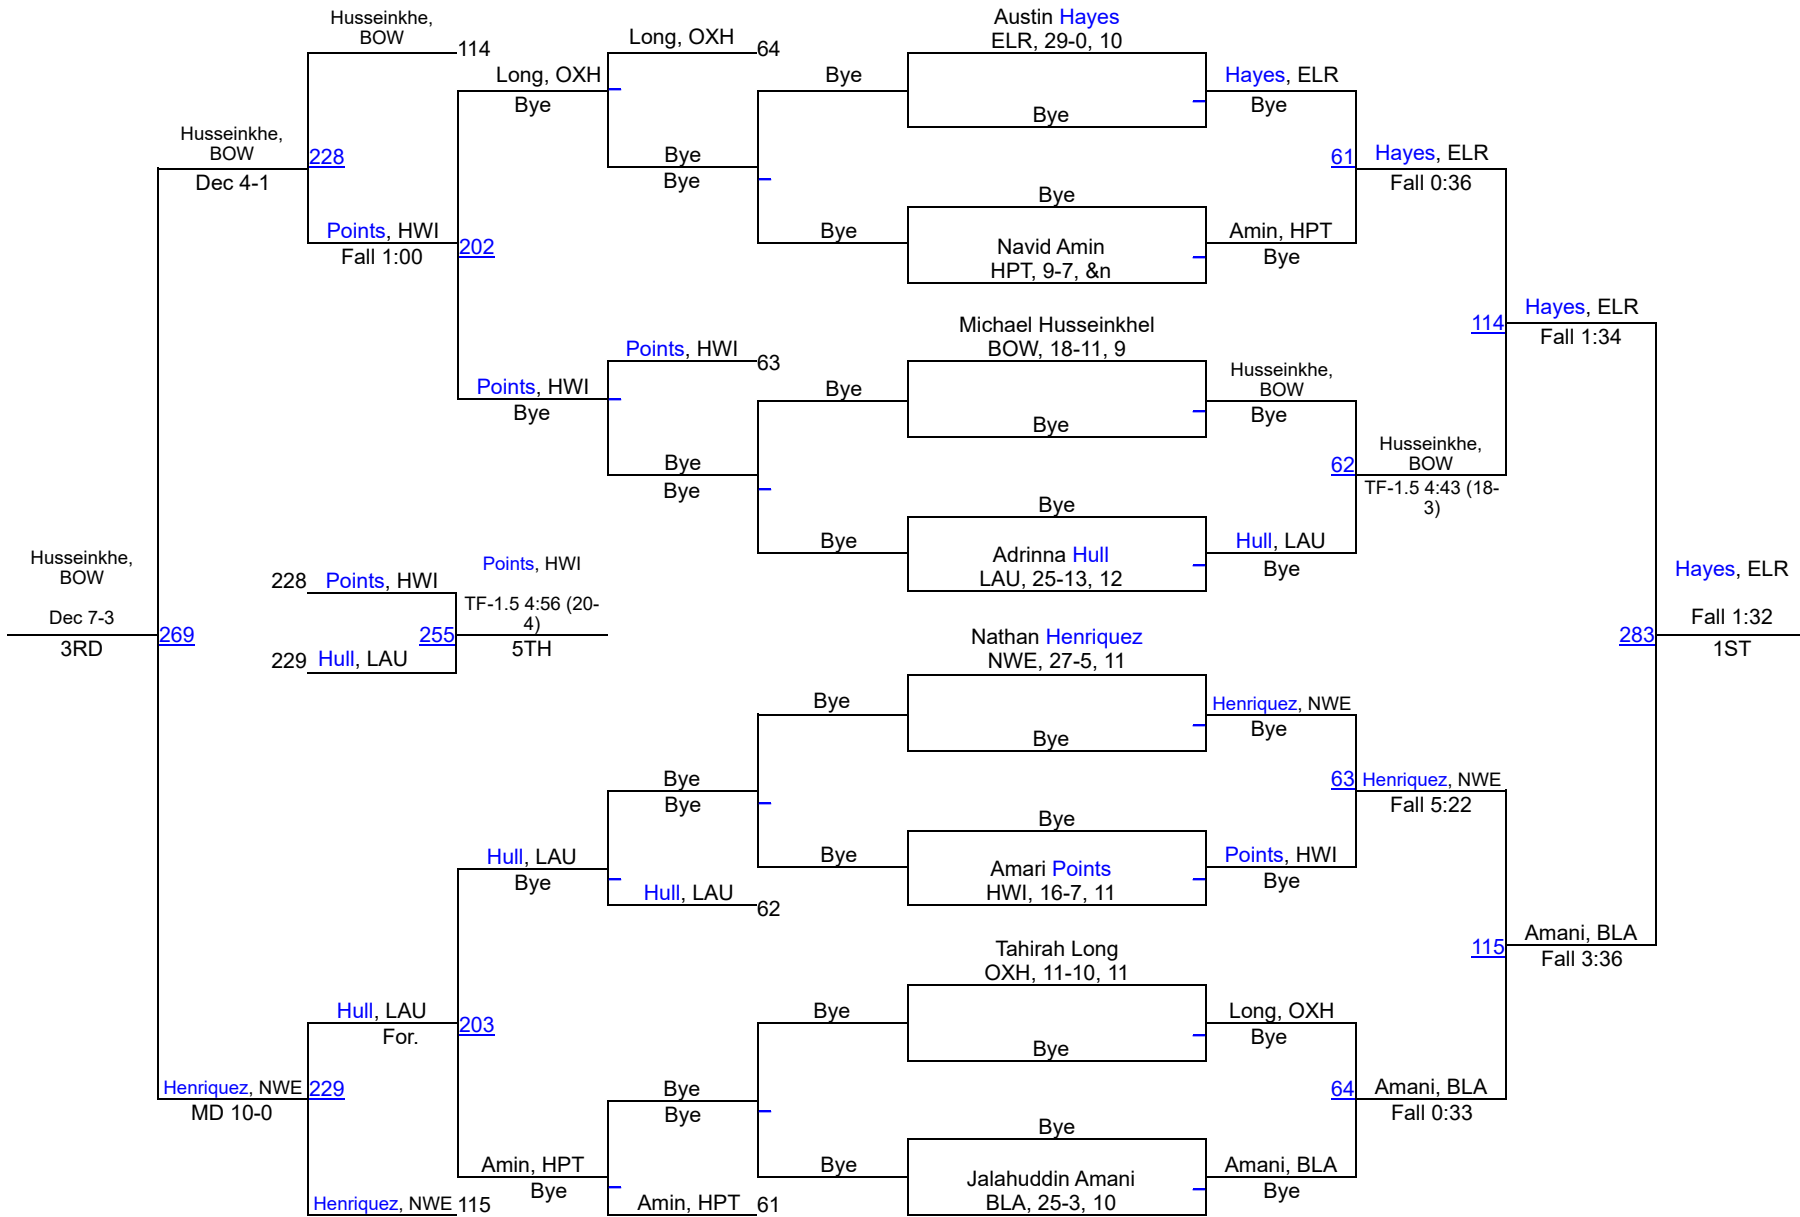

2025 PRINCE GEORGE'S COUNTY TOURNAMENT

106

2025 PRINCE GEORGE'S COUNTY TOURNAMENT

126

2025 PRINCE GEORGE'S COUNTY TOURNAMENT

132

2025 PRINCE GEORGE'S COUNTY TOURNAMENT

144

2025 PRINCE GEORGE'S COUNTY TOURNAMENT

150

2025 PRINCE GEORGE'S COUNTY TOURNAMENT

165

2025 PRINCE GEORGE'S COUNTY TOURNAMENT

175

2025 PRINCE GEORGE'S COUNTY TOURNAMENT

190

	Team	Season Team	Abbr	Count	Points
1	Eleanor Roosevelt, MD	Eleanor Roosevelt, MD (GET)	ELR	12	206.0
2	Frederick Douglass-PG, MD	Frederick Douglass-PG, MD (GET)	FRD	12	195.0
3	Bowie, MD	Bowie, MD (GET)	BOW	11	192.0
4	Dr. Henry A. Wise Jr., MD	Dr. Henry A. Wise Jr., MD (GET)	HWI	11	162.0
5	Laurel, MD	Laurel, MD (GET)	LAU	14	133.5
6	Bladensburg, MD	Bladensburg, MD (GET)	BLA	11	129.5
7	Suitland, MD	Suitland, MD (GET)	SUI	9	82.0
8	Potomac, MD	Potomac, MD (GET)	POT	10	81.5
9	Fairmont Heights, MD	Fairmont Heights, MD (GET)	FAH	9	74.0
10	Parkdale, MD	Parkdale, MD (GET)	PKD	8	72.0
11	Charles H. Flowers, MD	Charles H. Flowers, MD (GET)	CHF	9	65.0
12	Oxon Hill, MD	Oxon Hill, MD (GET)	OXH	10	59.0
13	Gwynn Park, MD	Gwynn Park, MD (GET)	GWP	7	48.5
14	Duval, MD	Duval, MD (GET)	DUV	7	40.5
15	Crossland, MD	Crossland, MD (GET)	CRO	5	27.5
16	Largo, MD	Largo, MD (GET)	LAR	10	27.0
17	Friendly, MD	Friendly, MD (GET)	FRI	5	26.0
18	High Point, MD	High Point, MD (GET)	HPT	5	18.0
19	Northwestern, MD	Northwestern, MD (GET)	NWE	1	15.0
20	International HS at Largo, MD	International HS at Largo, MD (GET)	LRI	1	7.0
21	Surrattsville, MD	Surrattsville, MD (GET)	SUR	2	0.0