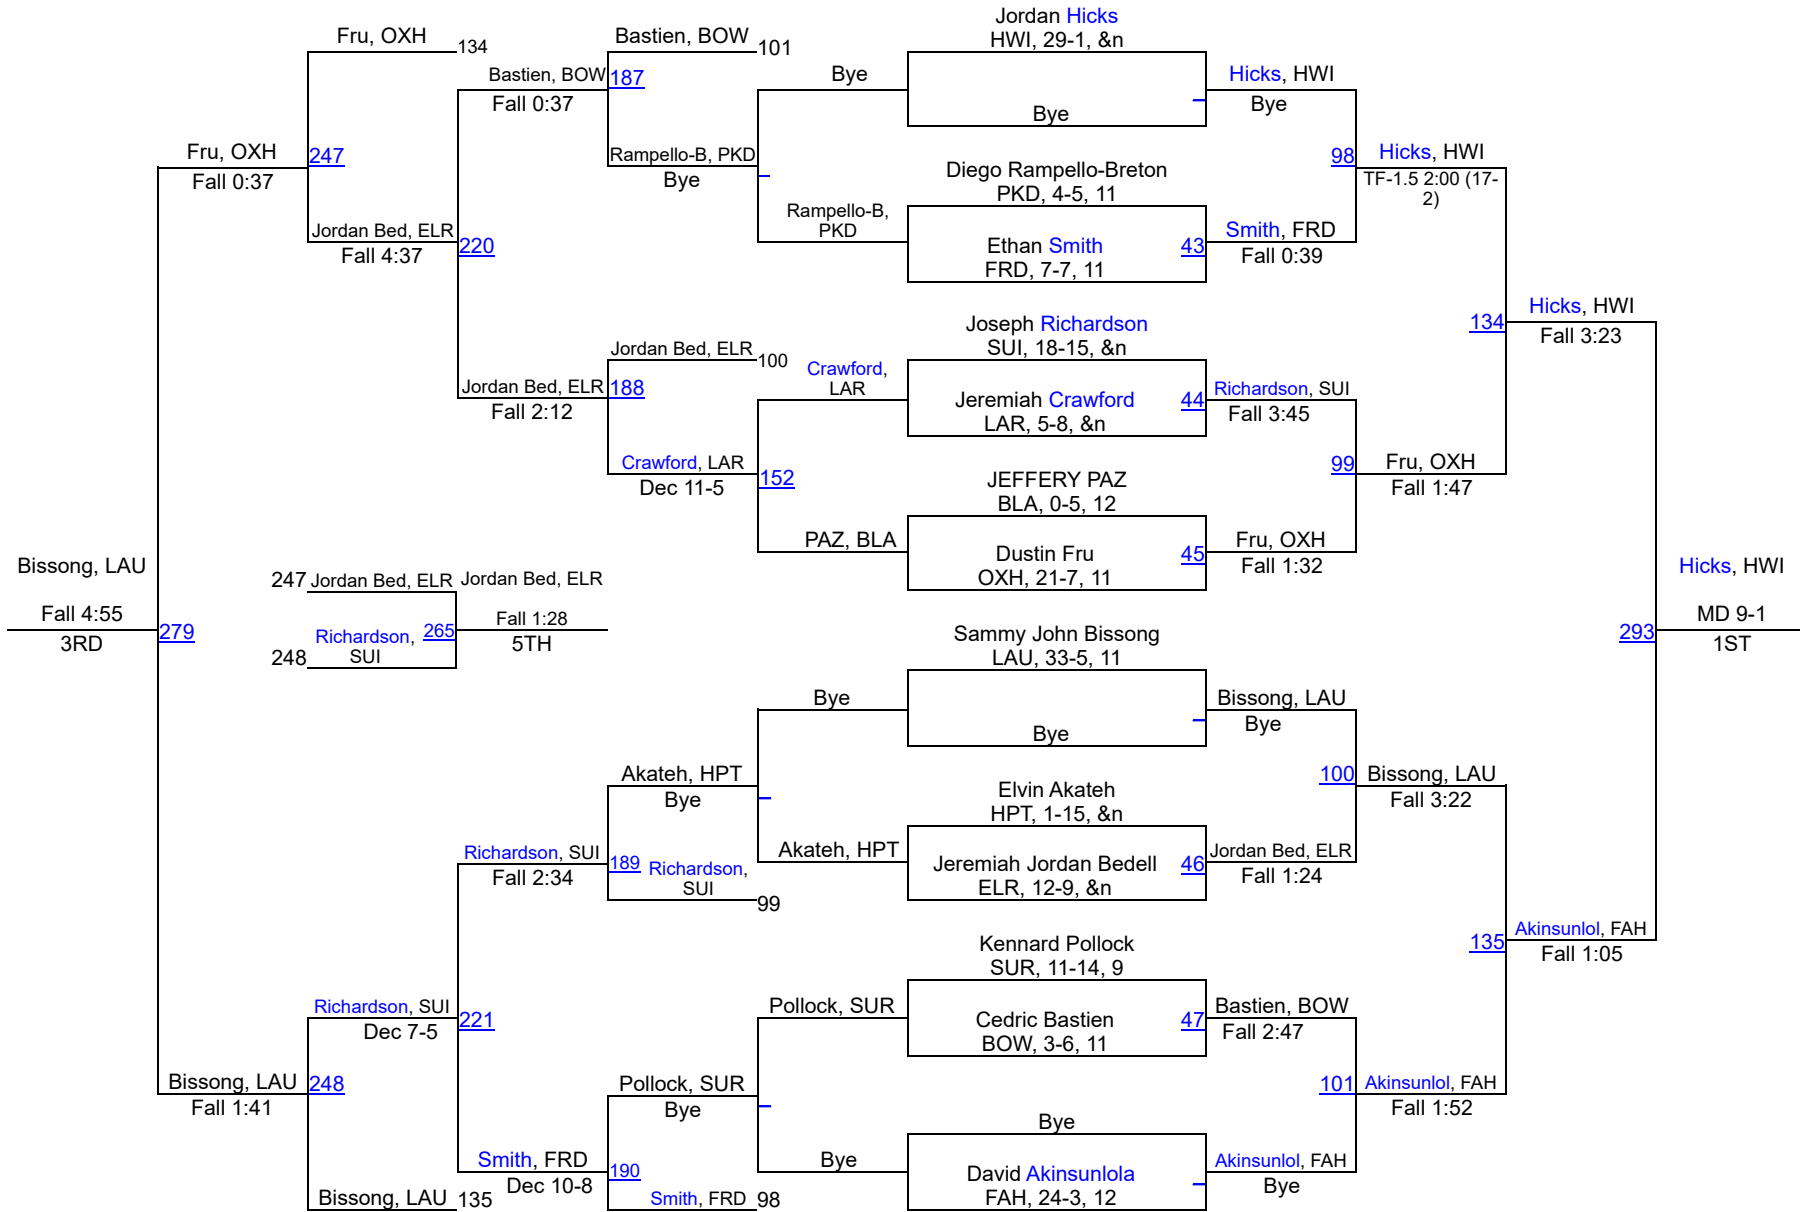

2025 PRINCE GEORGE'S COUNTY TOURNAMENT

150

2025 PRINCE GEORGE'S COUNTY TOURNAMENT

165

2025 PRINCE GEORGE'S COUNTY TOURNAMENT

175

2025 PRINCE GEORGE'S COUNTY TOURNAMENT

190

	Team	Season Team	Abbr	Count	Points
1	Eleanor Roosevelt, MD	Eleanor Roosevelt, MD (GET)	ELR	12	206.0
2	Frederick Douglass-PG, MD	Frederick Douglass-PG, MD (GET)	FRD	12	195.0
3	Bowie, MD	Bowie, MD (GET)	BOW	11	192.0
4	Dr. Henry A. Wise Jr., MD	Dr. Henry A. Wise Jr., MD (GET)	HWI	11	162.0
5	Laurel, MD	Laurel, MD (GET)	LAU	14	133.5
6	Bladensburg, MD	Bladensburg, MD (GET)	BLA	11	129.5
7	Suitland, MD	Suitland, MD (GET)	SUI	9	82.0
8	Potomac, MD	Potomac, MD (GET)	POT	10	81.5
9	Fairmont Heights, MD	Fairmont Heights, MD (GET)	FAH	9	74.0
10	Parkdale, MD	Parkdale, MD (GET)	PKD	8	72.0
11	Charles H. Flowers, MD	Charles H. Flowers, MD (GET)	CHF	9	65.0
12	Oxon Hill, MD	Oxon Hill, MD (GET)	OXH	10	59.0
13	Gwynn Park, MD	Gwynn Park, MD (GET)	GWP	7	48.5
14	Duval, MD	Duval, MD (GET)	DUV	7	40.5
15	Crossland, MD	Crossland, MD (GET)	CRO	5	27.5
16	Largo, MD	Largo, MD (GET)	LAR	10	27.0
17	Friendly, MD	Friendly, MD (GET)	FRI	5	26.0
18	High Point, MD	High Point, MD (GET)	HPT	5	18.0
19	Northwestern, MD	Northwestern, MD (GET)	NWE	1	15.0
20	International HS at Largo, MD	International HS at Largo, MD (GET)	LRI	1	7.0
21	Surrattsville, MD	Surrattsville, MD (GET)	SUR	2	0.0