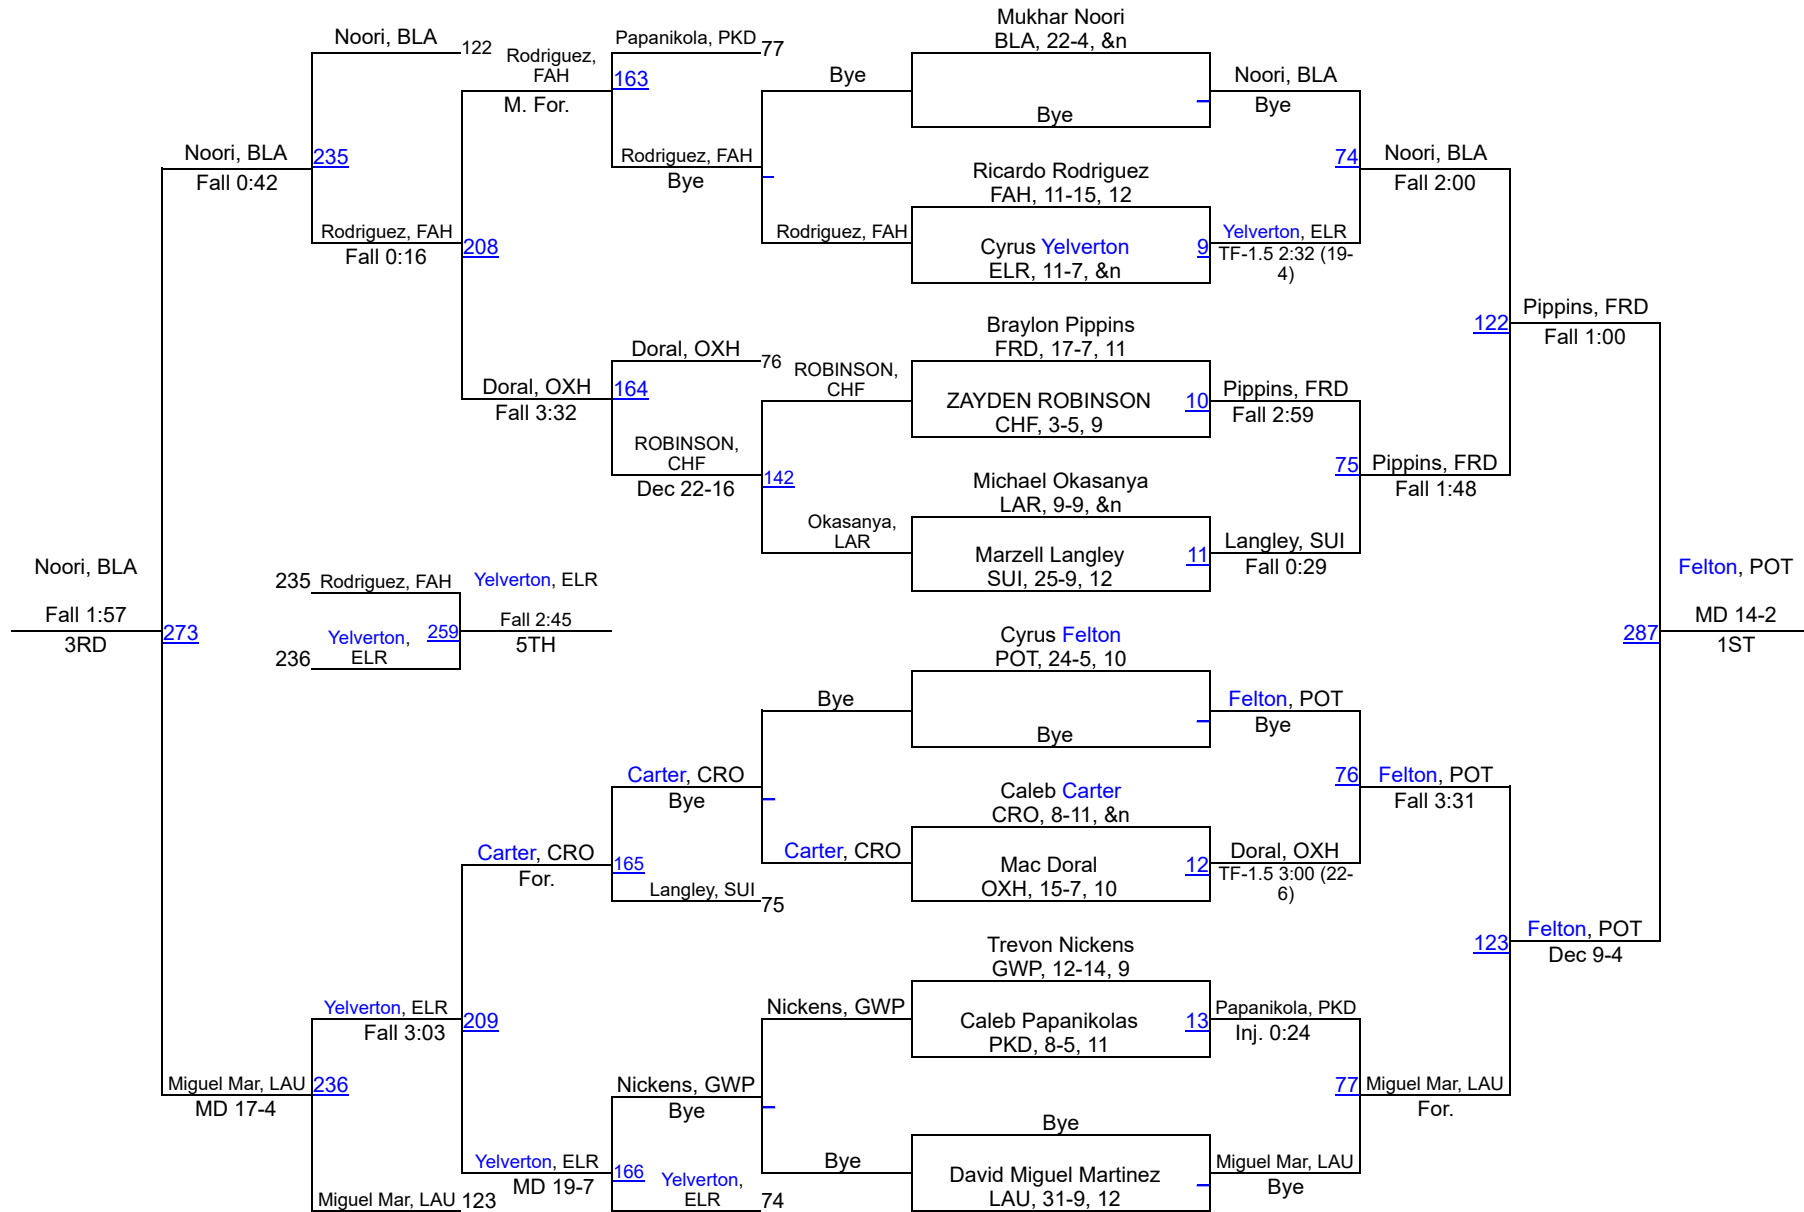

2025 PRINCE GEORGE'S COUNTY TOURNAMENT

106

2025 PRINCE GEORGE'S COUNTY TOURNAMENT

126

2025 PRINCE GEORGE'S COUNTY TOURNAMENT

132

2025 PRINCE GEORGE'S COUNTY TOURNAMENT

144

2025 PRINCE GEORGE'S COUNTY TOURNAMENT

150

2025 PRINCE GEORGE'S COUNTY TOURNAMENT

165

2025 PRINCE GEORGE'S COUNTY TOURNAMENT

175

2025 PRINCE GEORGE'S COUNTY TOURNAMENT

190

	Team	Season Team	Abbr	Count	Points
1	Eleanor Roosevelt, MD	Eleanor Roosevelt, MD (GET)	ELR	12	206.0
2	Frederick Douglass-PG, MD	Frederick Douglass-PG, MD (GET)	FRD	12	195.0
3	Bowie, MD	Bowie, MD (GET)	BOW	11	192.0
4	Dr. Henry A. Wise Jr., MD	Dr. Henry A. Wise Jr., MD (GET)	HWI	11	162.0
5	Laurel, MD	Laurel, MD (GET)	LAU	14	133.5
6	Bladensburg, MD	Bladensburg, MD (GET)	BLA	11	129.5
7	Suitland, MD	Suitland, MD (GET)	SUI	9	82.0
8	Potomac, MD	Potomac, MD (GET)	POT	10	81.5
9	Fairmont Heights, MD	Fairmont Heights, MD (GET)	FAH	9	74.0
10	Parkdale, MD	Parkdale, MD (GET)	PKD	8	72.0
11	Charles H. Flowers, MD	Charles H. Flowers, MD (GET)	CHF	9	65.0
12	Oxon Hill, MD	Oxon Hill, MD (GET)	OXH	10	59.0
13	Gwynn Park, MD	Gwynn Park, MD (GET)	GWP	7	48.5
14	Duval, MD	Duval, MD (GET)	DUV	7	40.5
15	Crossland, MD	Crossland, MD (GET)	CRO	5	27.5
16	Largo, MD	Largo, MD (GET)	LAR	10	27.0
17	Friendly, MD	Friendly, MD (GET)	FRI	5	26.0
18	High Point, MD	High Point, MD (GET)	HPT	5	18.0
19	Northwestern, MD	Northwestern, MD (GET)	NWE	1	15.0
20	International HS at Largo, MD	International HS at Largo, MD (GET)	LRI	1	7.0
21	Surrattsville, MD	Surrattsville, MD (GET)	SUR	2	0.0