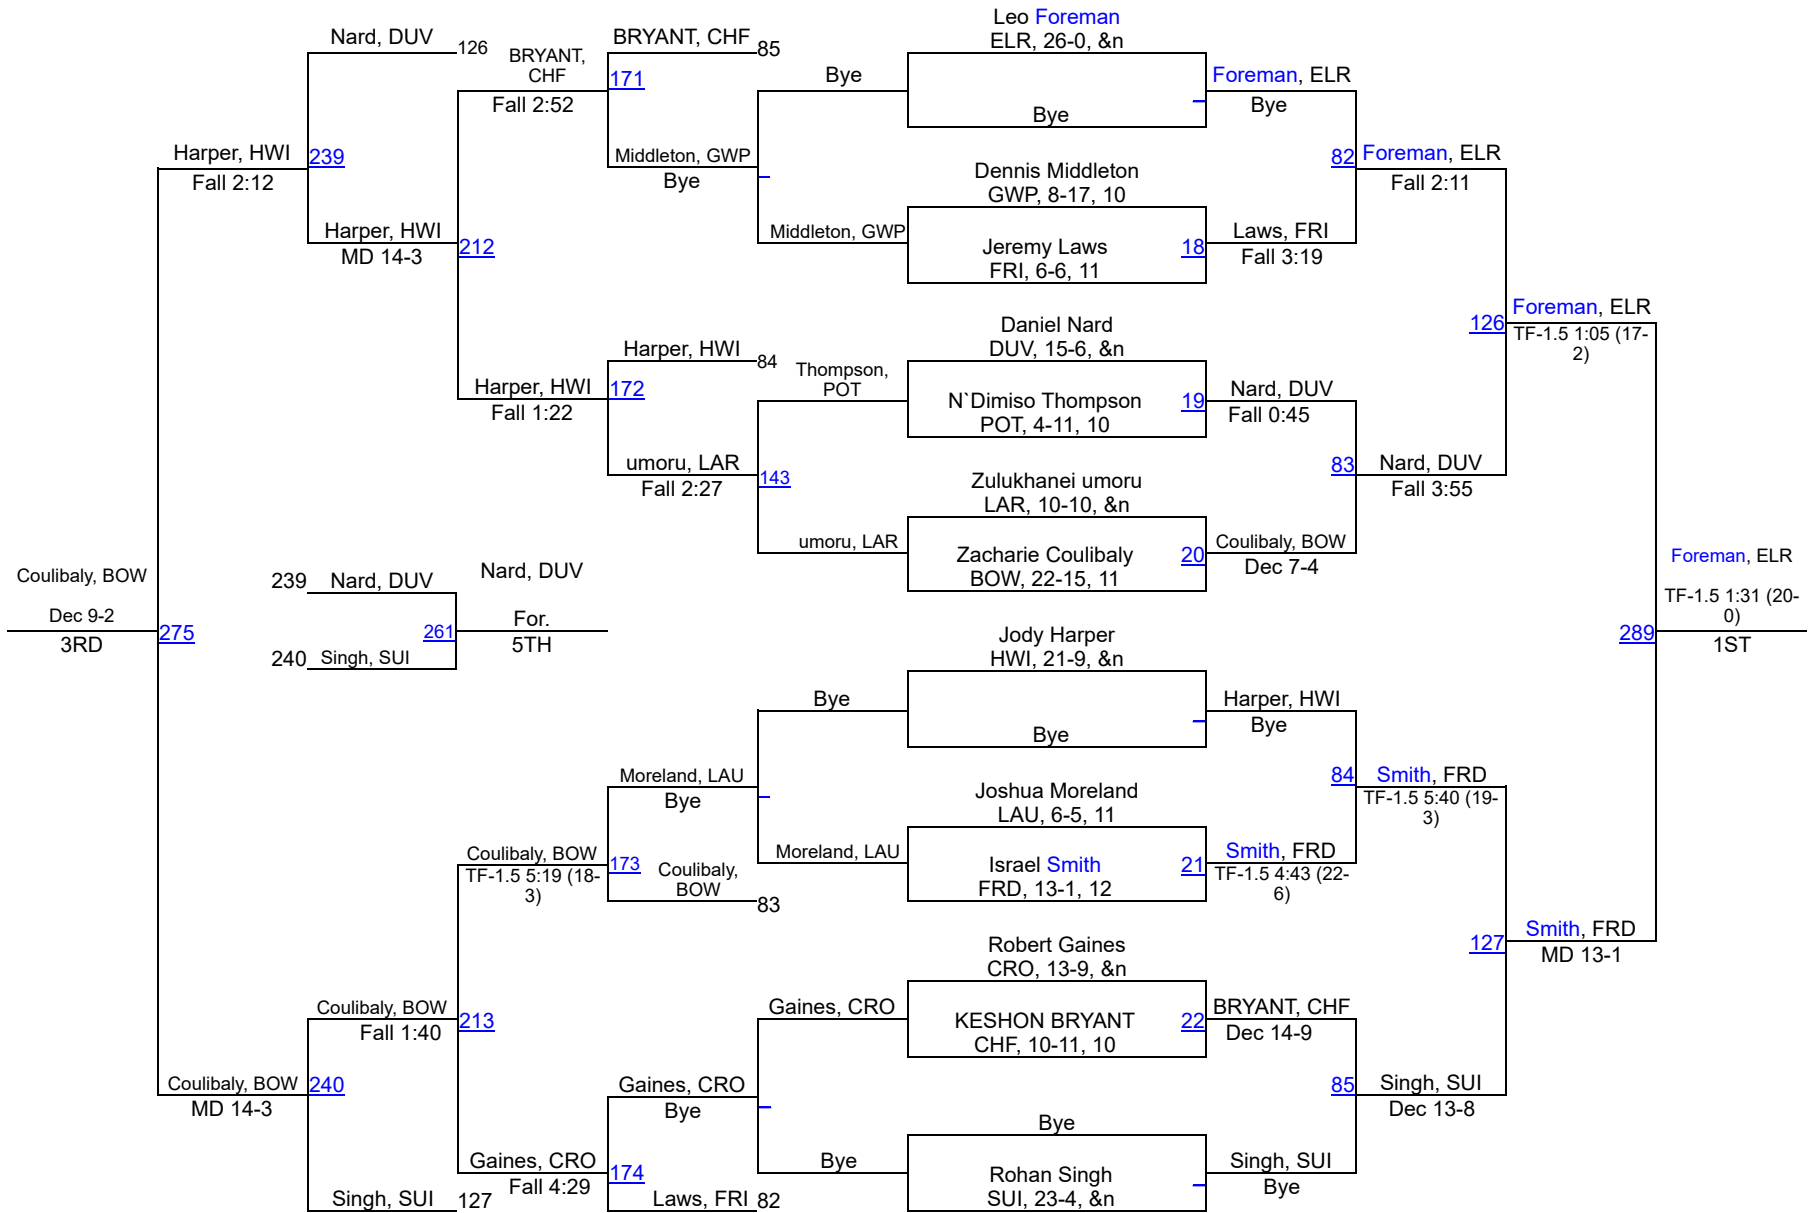

2025 PRINCE GEORGE'S COUNTY TOURNAMENT

106

2025 PRINCE GEORGE'S COUNTY TOURNAMENT

126

2025 PRINCE GEORGE'S COUNTY TOURNAMENT

132

2025 PRINCE GEORGE'S COUNTY TOURNAMENT

144

2025 PRINCE GEORGE'S COUNTY TOURNAMENT

150

2025 PRINCE GEORGE'S COUNTY TOURNAMENT

165

2025 PRINCE GEORGE'S COUNTY TOURNAMENT

175

2025 PRINCE GEORGE'S COUNTY TOURNAMENT

190

	Team	Season Team	Abbr	Count	Points
1	Eleanor Roosevelt, MD	Eleanor Roosevelt, MD (GET)	ELR	12	206.0
2	Frederick Douglass-PG, MD	Frederick Douglass-PG, MD (GET)	FRD	12	195.0
3	Bowie, MD	Bowie, MD (GET)	BOW	11	192.0
4	Dr. Henry A. Wise Jr., MD	Dr. Henry A. Wise Jr., MD (GET)	HWI	11	162.0
5	Laurel, MD	Laurel, MD (GET)	LAU	14	133.5
6	Bladensburg, MD	Bladensburg, MD (GET)	BLA	11	129.5
7	Suitland, MD	Suitland, MD (GET)	SUI	9	82.0
8	Potomac, MD	Potomac, MD (GET)	POT	10	81.5
9	Fairmont Heights, MD	Fairmont Heights, MD (GET)	FAH	9	74.0
10	Parkdale, MD	Parkdale, MD (GET)	PKD	8	72.0
11	Charles H. Flowers, MD	Charles H. Flowers, MD (GET)	CHF	9	65.0
12	Oxon Hill, MD	Oxon Hill, MD (GET)	OXH	10	59.0
13	Gwynn Park, MD	Gwynn Park, MD (GET)	GWP	7	48.5
14	Duval, MD	Duval, MD (GET)	DUV	7	40.5
15	Crossland, MD	Crossland, MD (GET)	CRO	5	27.5
16	Largo, MD	Largo, MD (GET)	LAR	10	27.0
17	Friendly, MD	Friendly, MD (GET)	FRI	5	26.0
18	High Point, MD	High Point, MD (GET)	HPT	5	18.0
19	Northwestern, MD	Northwestern, MD (GET)	NWE	1	15.0
20	International HS at Largo, MD	International HS at Largo, MD (GET)	LRI	1	7.0
21	Surrattsville, MD	Surrattsville, MD (GET)	SUR	2	0.0