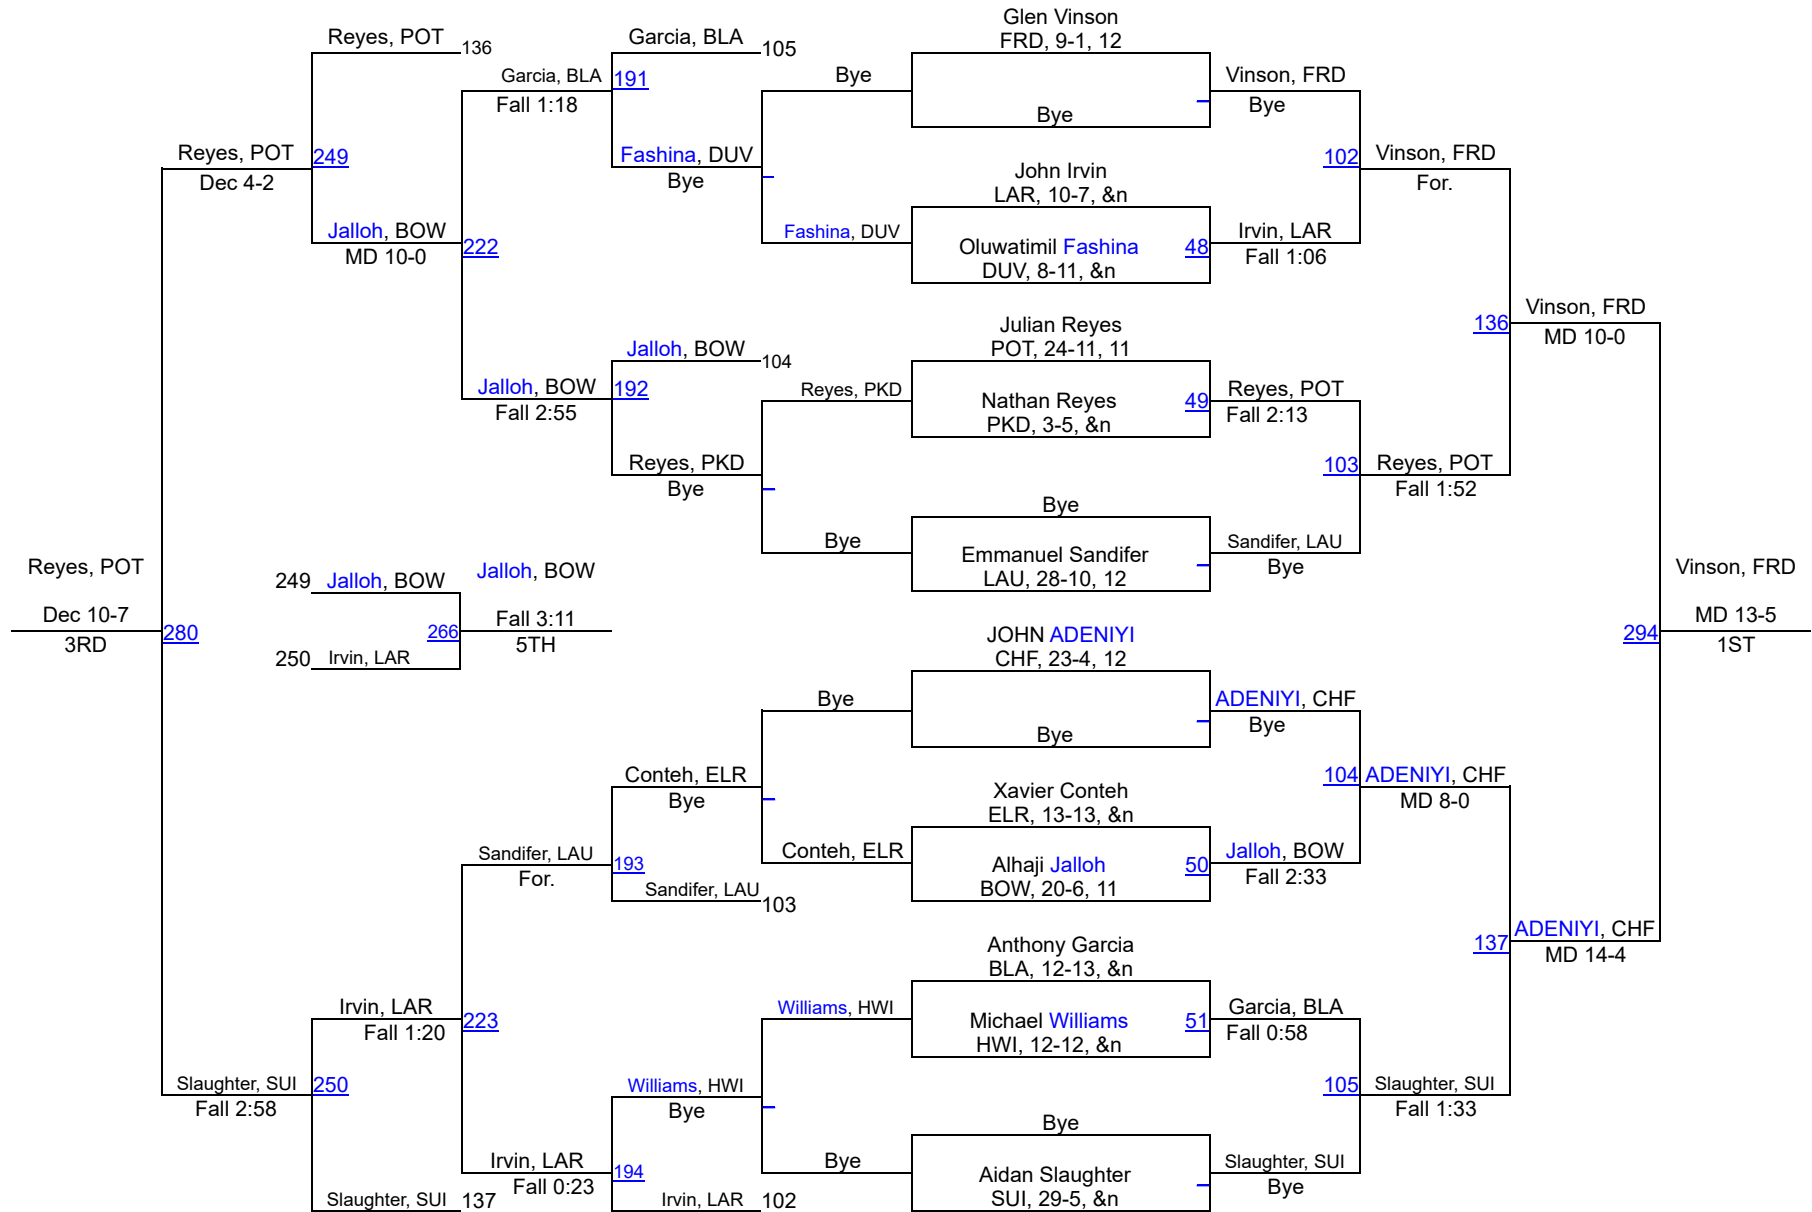

2025 PRINCE GEORGE'S COUNTY TOURNAMENT

150

2025 PRINCE GEORGE'S COUNTY TOURNAMENT

165

2025 PRINCE GEORGE'S COUNTY TOURNAMENT

175

2025 PRINCE GEORGE'S COUNTY TOURNAMENT

190

	Team	Season Team	Abbr	Count	Points
1	Eleanor Roosevelt, MD	Eleanor Roosevelt, MD (GET)	ELR	12	206.0
2	Frederick Douglass-PG, MD	Frederick Douglass-PG, MD (GET)	FRD	12	195.0
3	Bowie, MD	Bowie, MD (GET)	BOW	11	192.0
4	Dr. Henry A. Wise Jr., MD	Dr. Henry A. Wise Jr., MD (GET)	HWI	11	162.0
5	Laurel, MD	Laurel, MD (GET)	LAU	14	133.5
6	Bladensburg, MD	Bladensburg, MD (GET)	BLA	11	129.5
7	Suitland, MD	Suitland, MD (GET)	SUI	9	82.0
8	Potomac, MD	Potomac, MD (GET)	POT	10	81.5
9	Fairmont Heights, MD	Fairmont Heights, MD (GET)	FAH	9	74.0
10	Parkdale, MD	Parkdale, MD (GET)	PKD	8	72.0
11	Charles H. Flowers, MD	Charles H. Flowers, MD (GET)	CHF	9	65.0
12	Oxon Hill, MD	Oxon Hill, MD (GET)	OXH	10	59.0
13	Gwynn Park, MD	Gwynn Park, MD (GET)	GWP	7	48.5
14	Duval, MD	Duval, MD (GET)	DUV	7	40.5
15	Crossland, MD	Crossland, MD (GET)	CRO	5	27.5
16	Largo, MD	Largo, MD (GET)	LAR	10	27.0
17	Friendly, MD	Friendly, MD (GET)	FRI	5	26.0
18	High Point, MD	High Point, MD (GET)	HPT	5	18.0
19	Northwestern, MD	Northwestern, MD (GET)	NWE	1	15.0
20	International HS at Largo, MD	International HS at Largo, MD (GET)	LRI	1	7.0
21	Surrattsville, MD	Surrattsville, MD (GET)	SUR	2	0.0