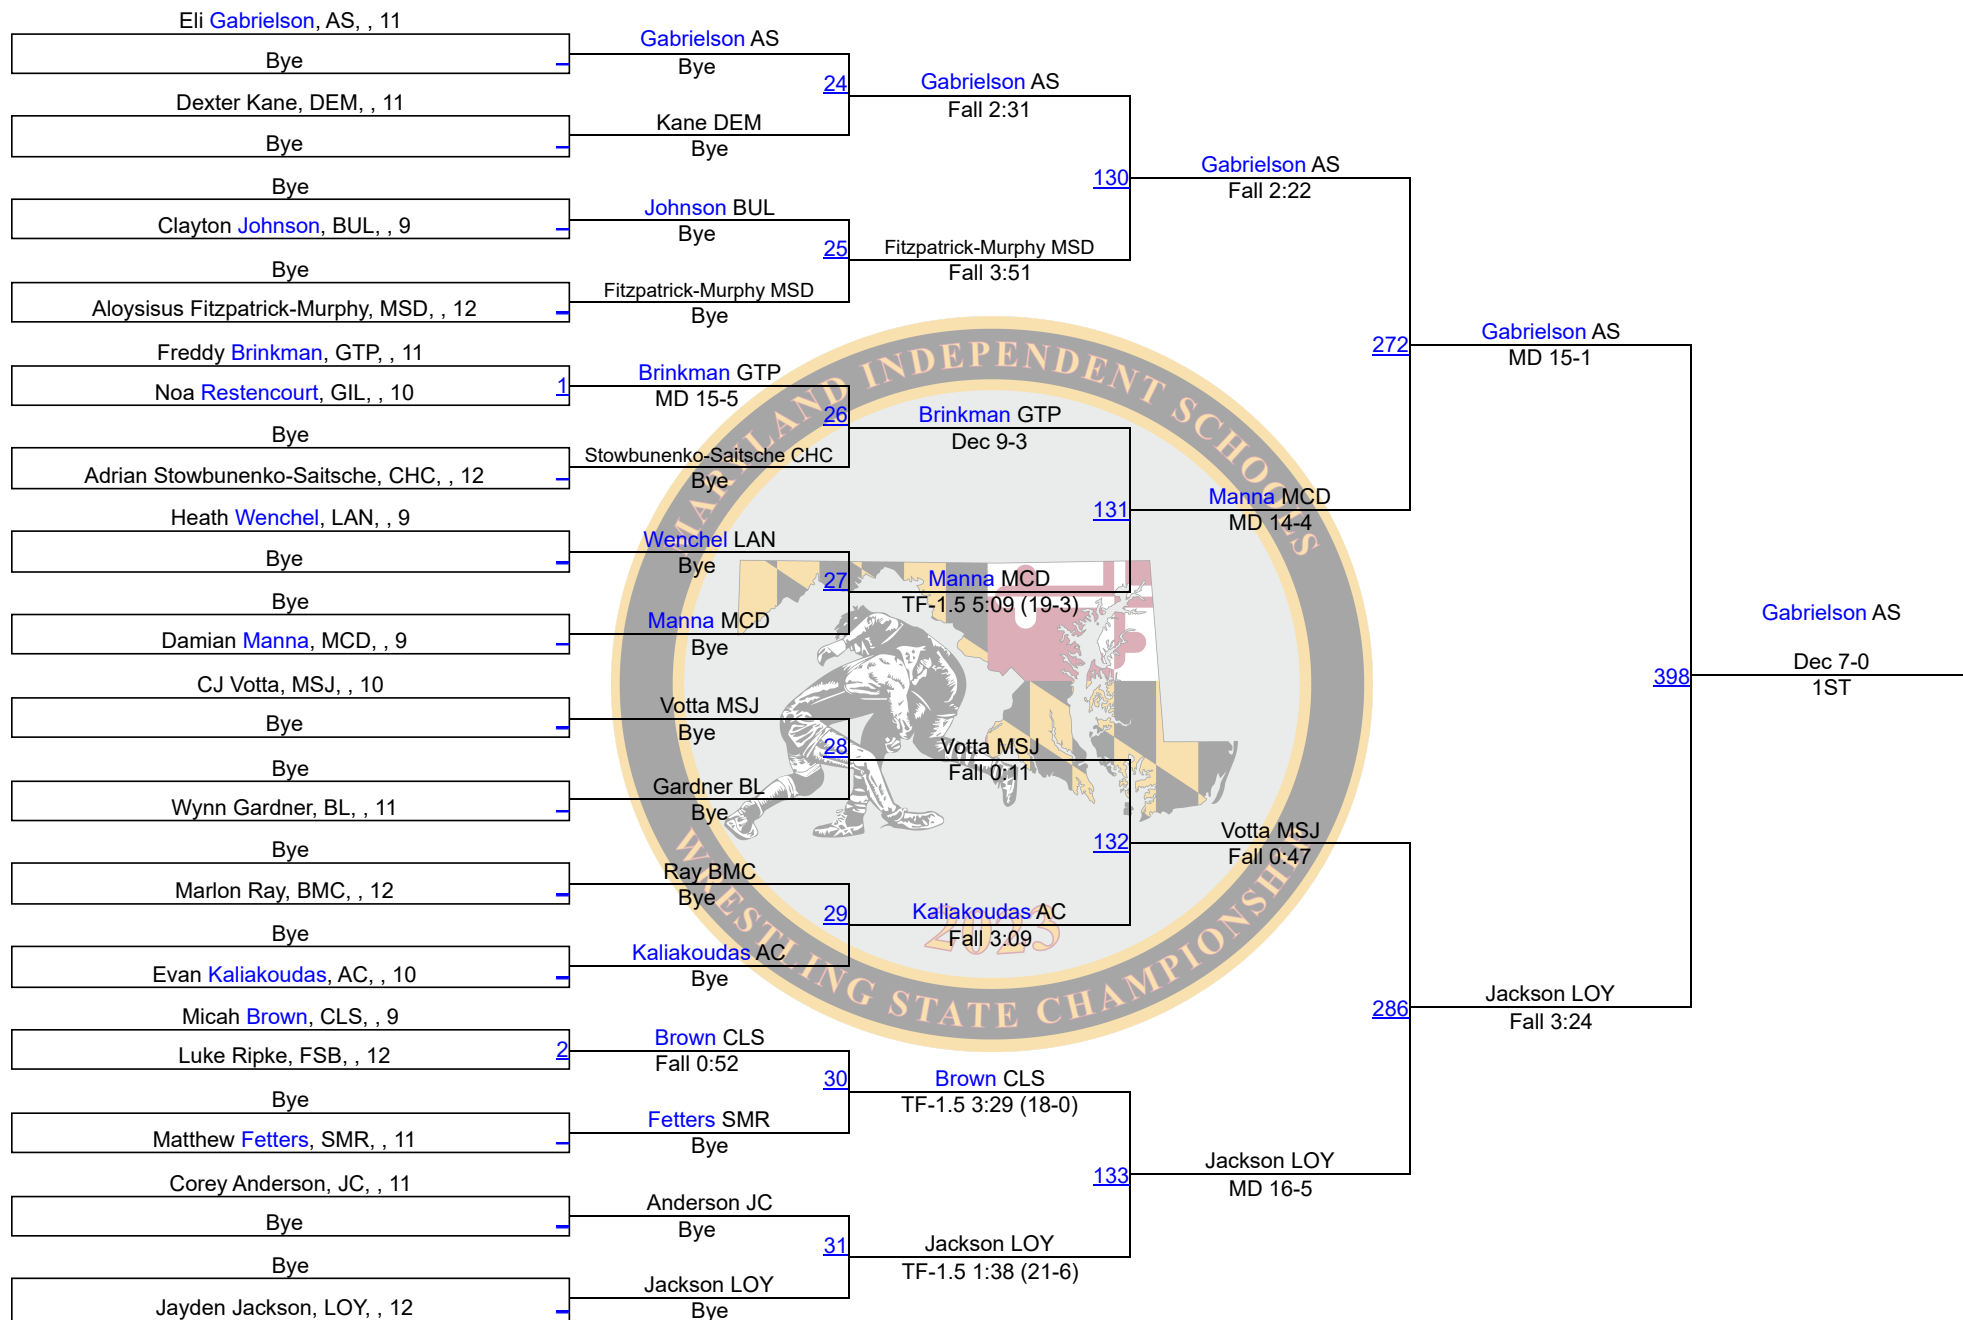

Maryland Independent School State Championship

106

Maryland Independent School State Championship

120

Maryland Independent School State Championship

Maryland Independent School State Championship

132

Maryland Independent School State Championship