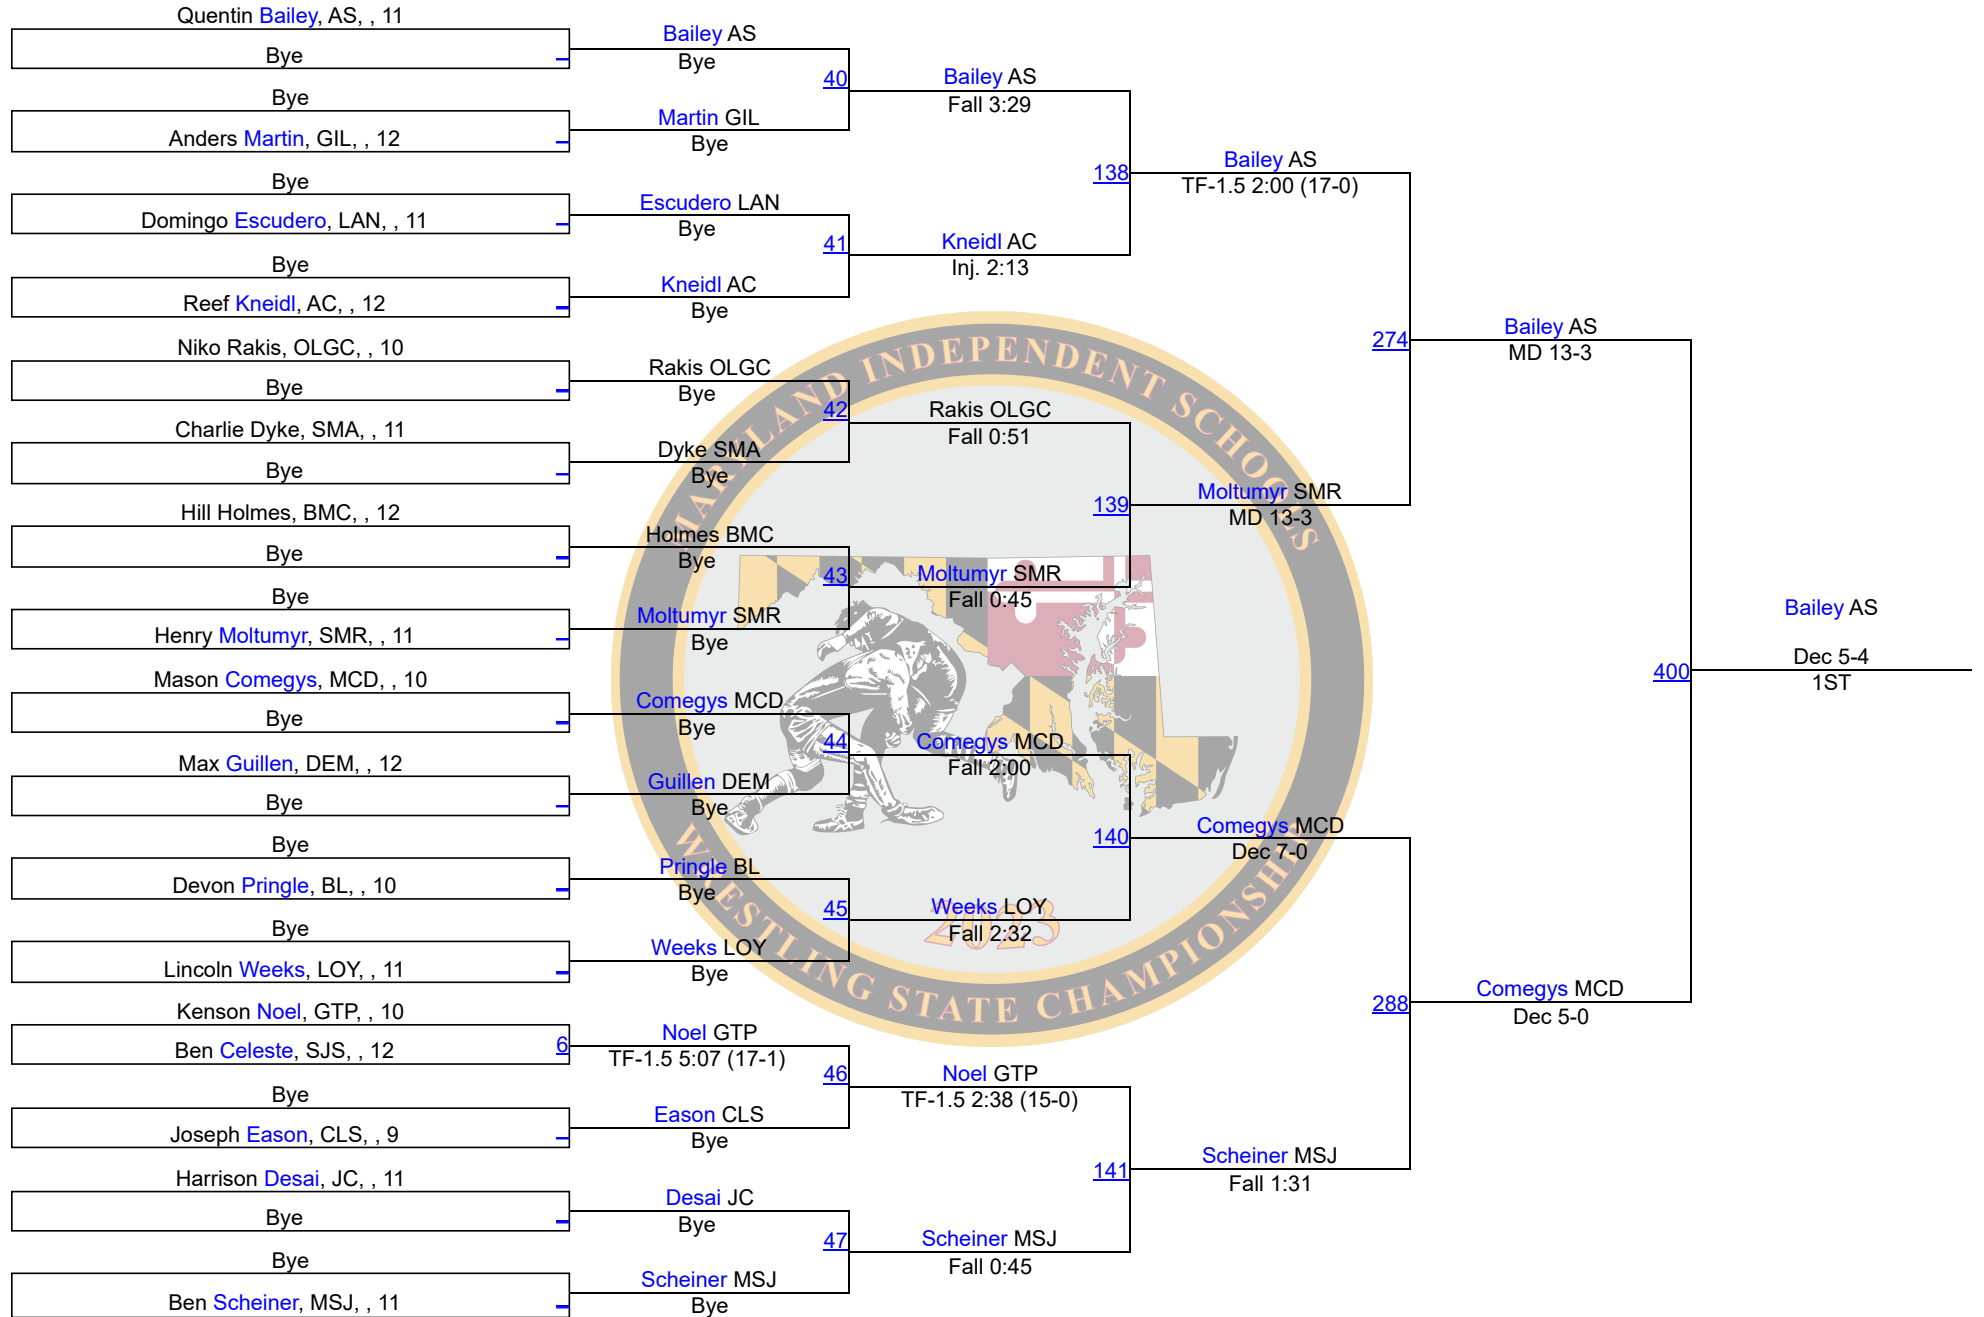

Maryland Independent School State Championship

138