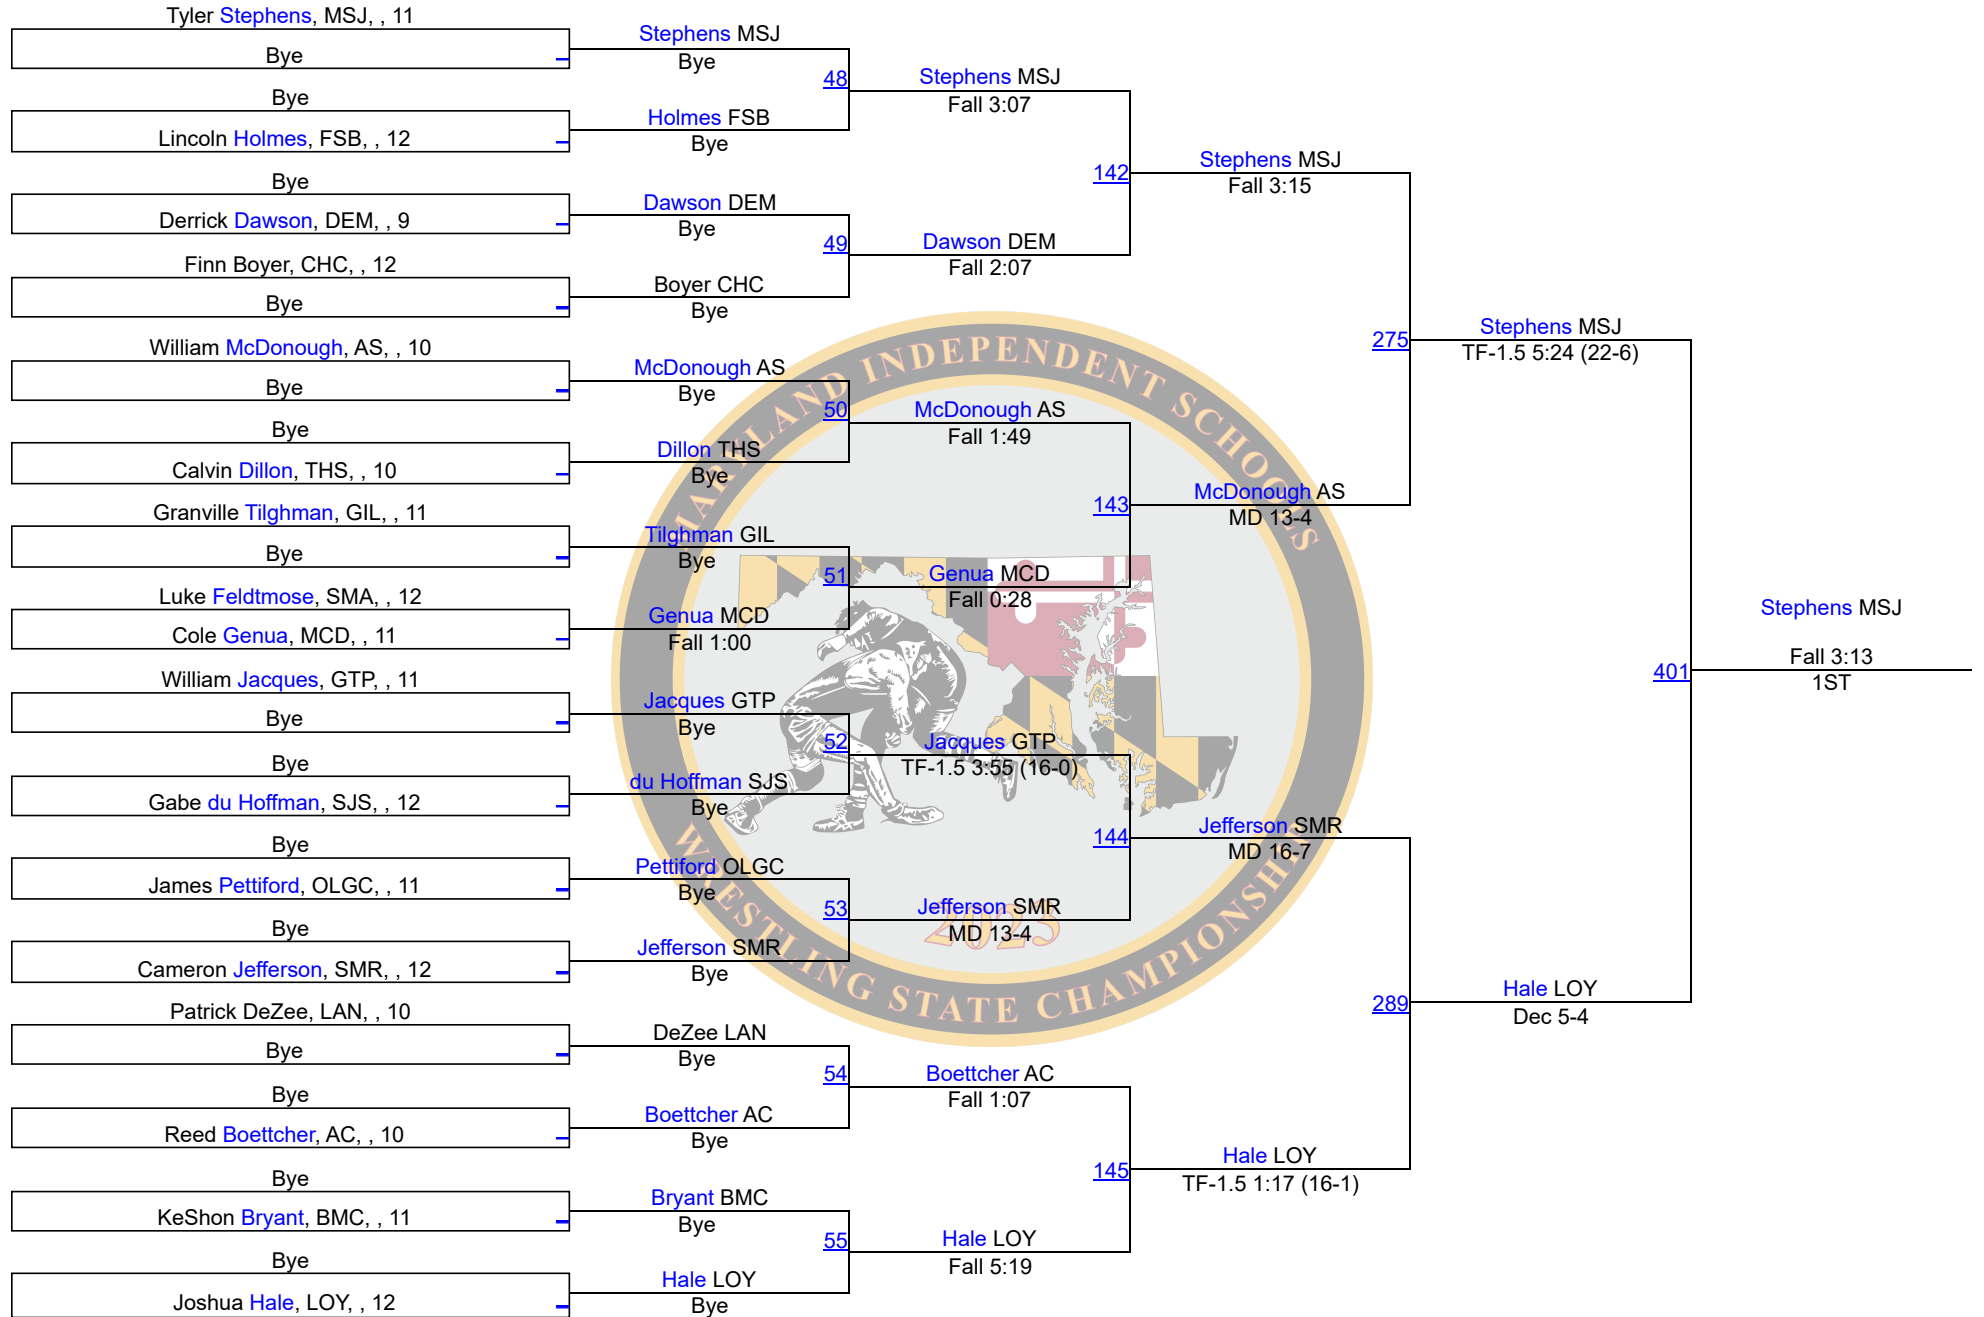

Maryland Independent School State Championship