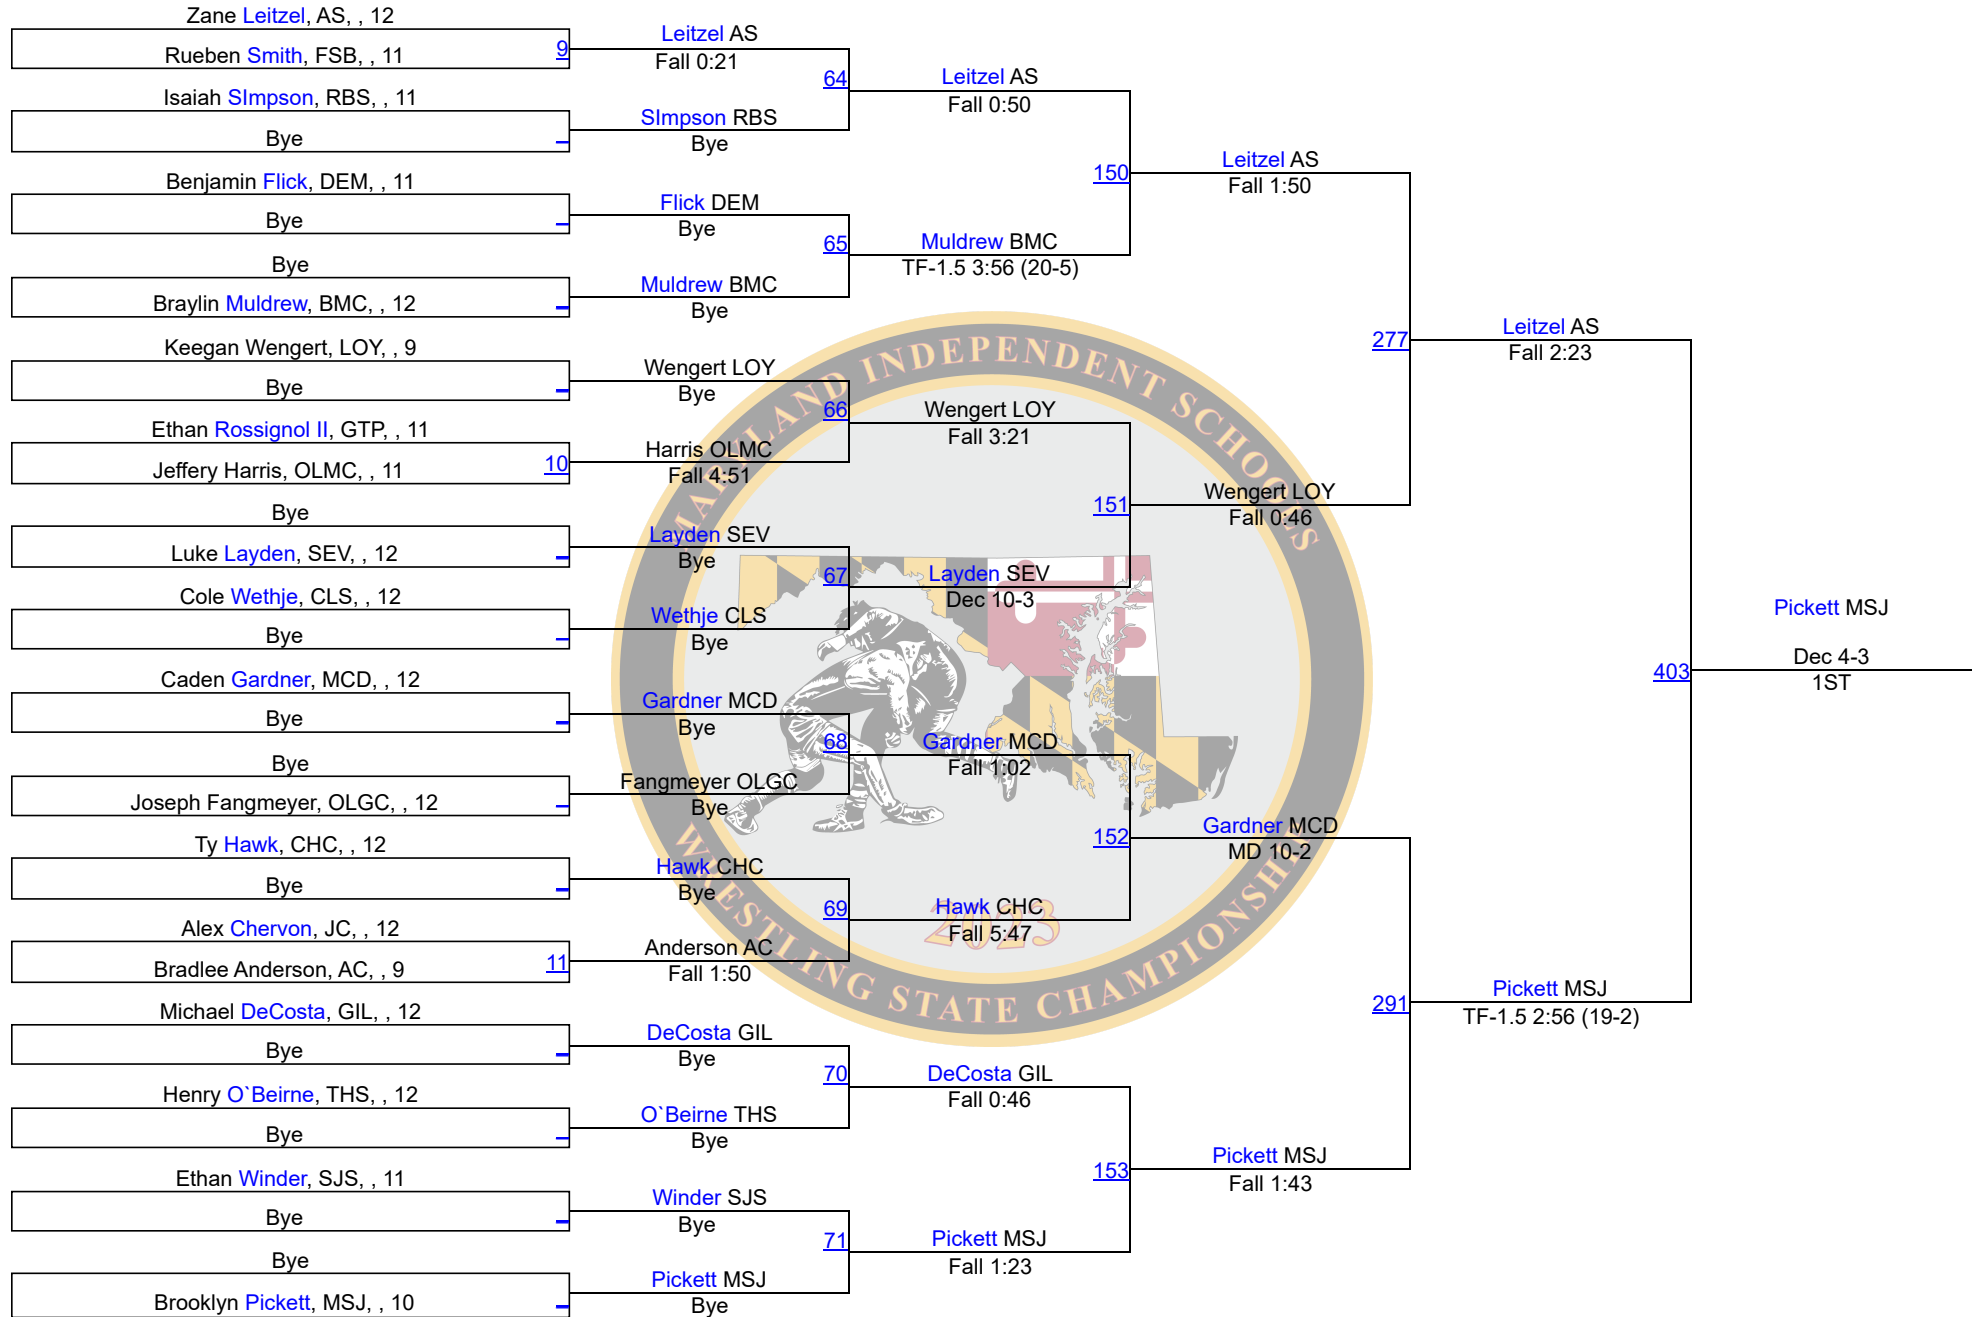

Maryland Independent School State Championship

157