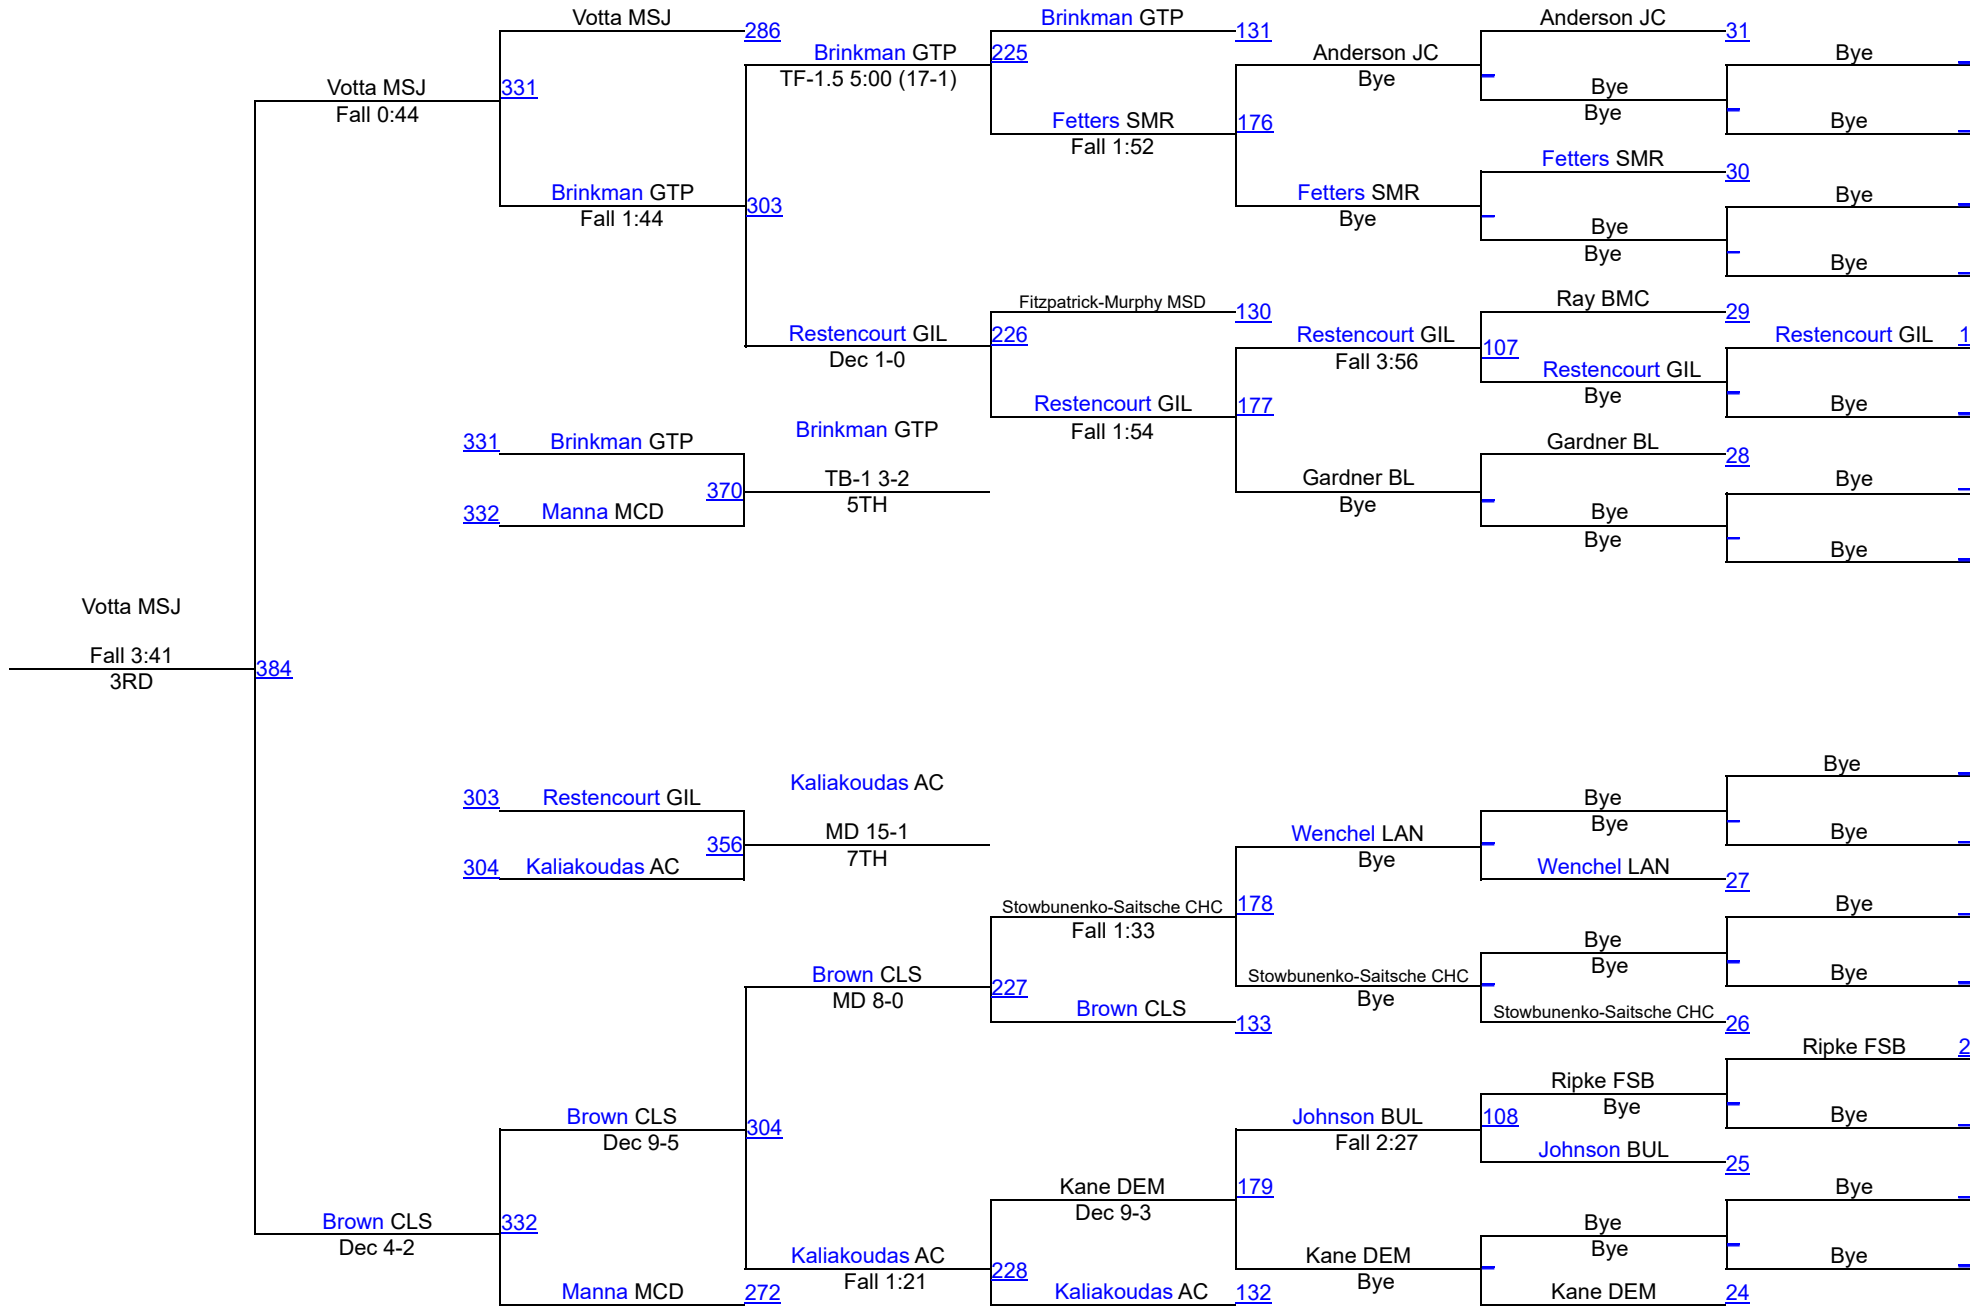

Maryland Independent School State Championship

106

Maryland Independent School State Championship

120

Maryland Independent School State Championship

Maryland Independent School State Championship

132

Maryland Independent School State Championship