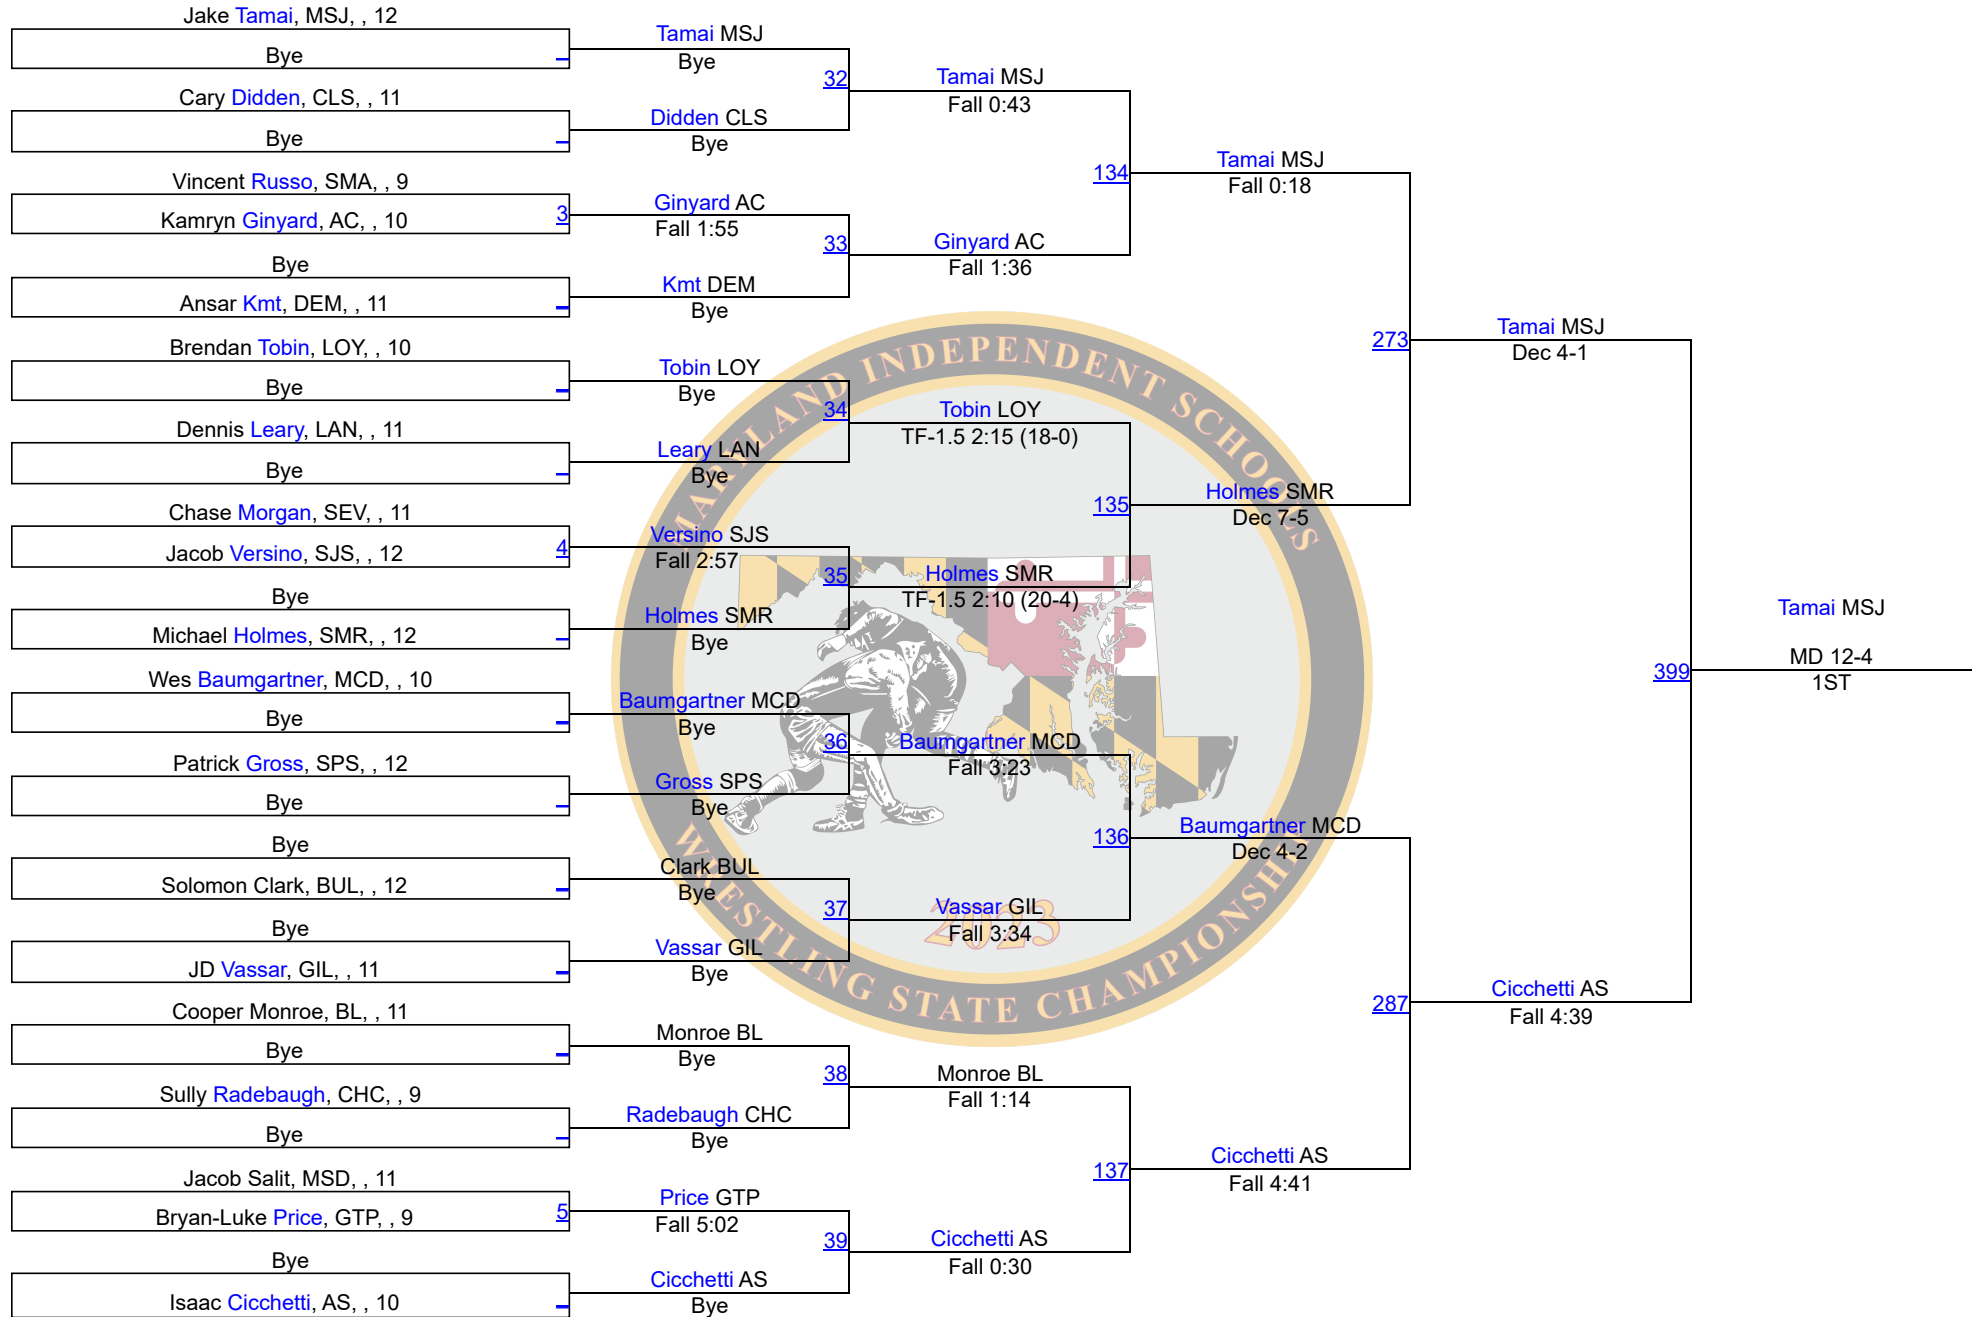

Maryland Independent School State Championship

106

Maryland Independent School State Championship

120

Maryland Independent School State Championship

Maryland Independent School State Championship

132

Maryland Independent School State Championship