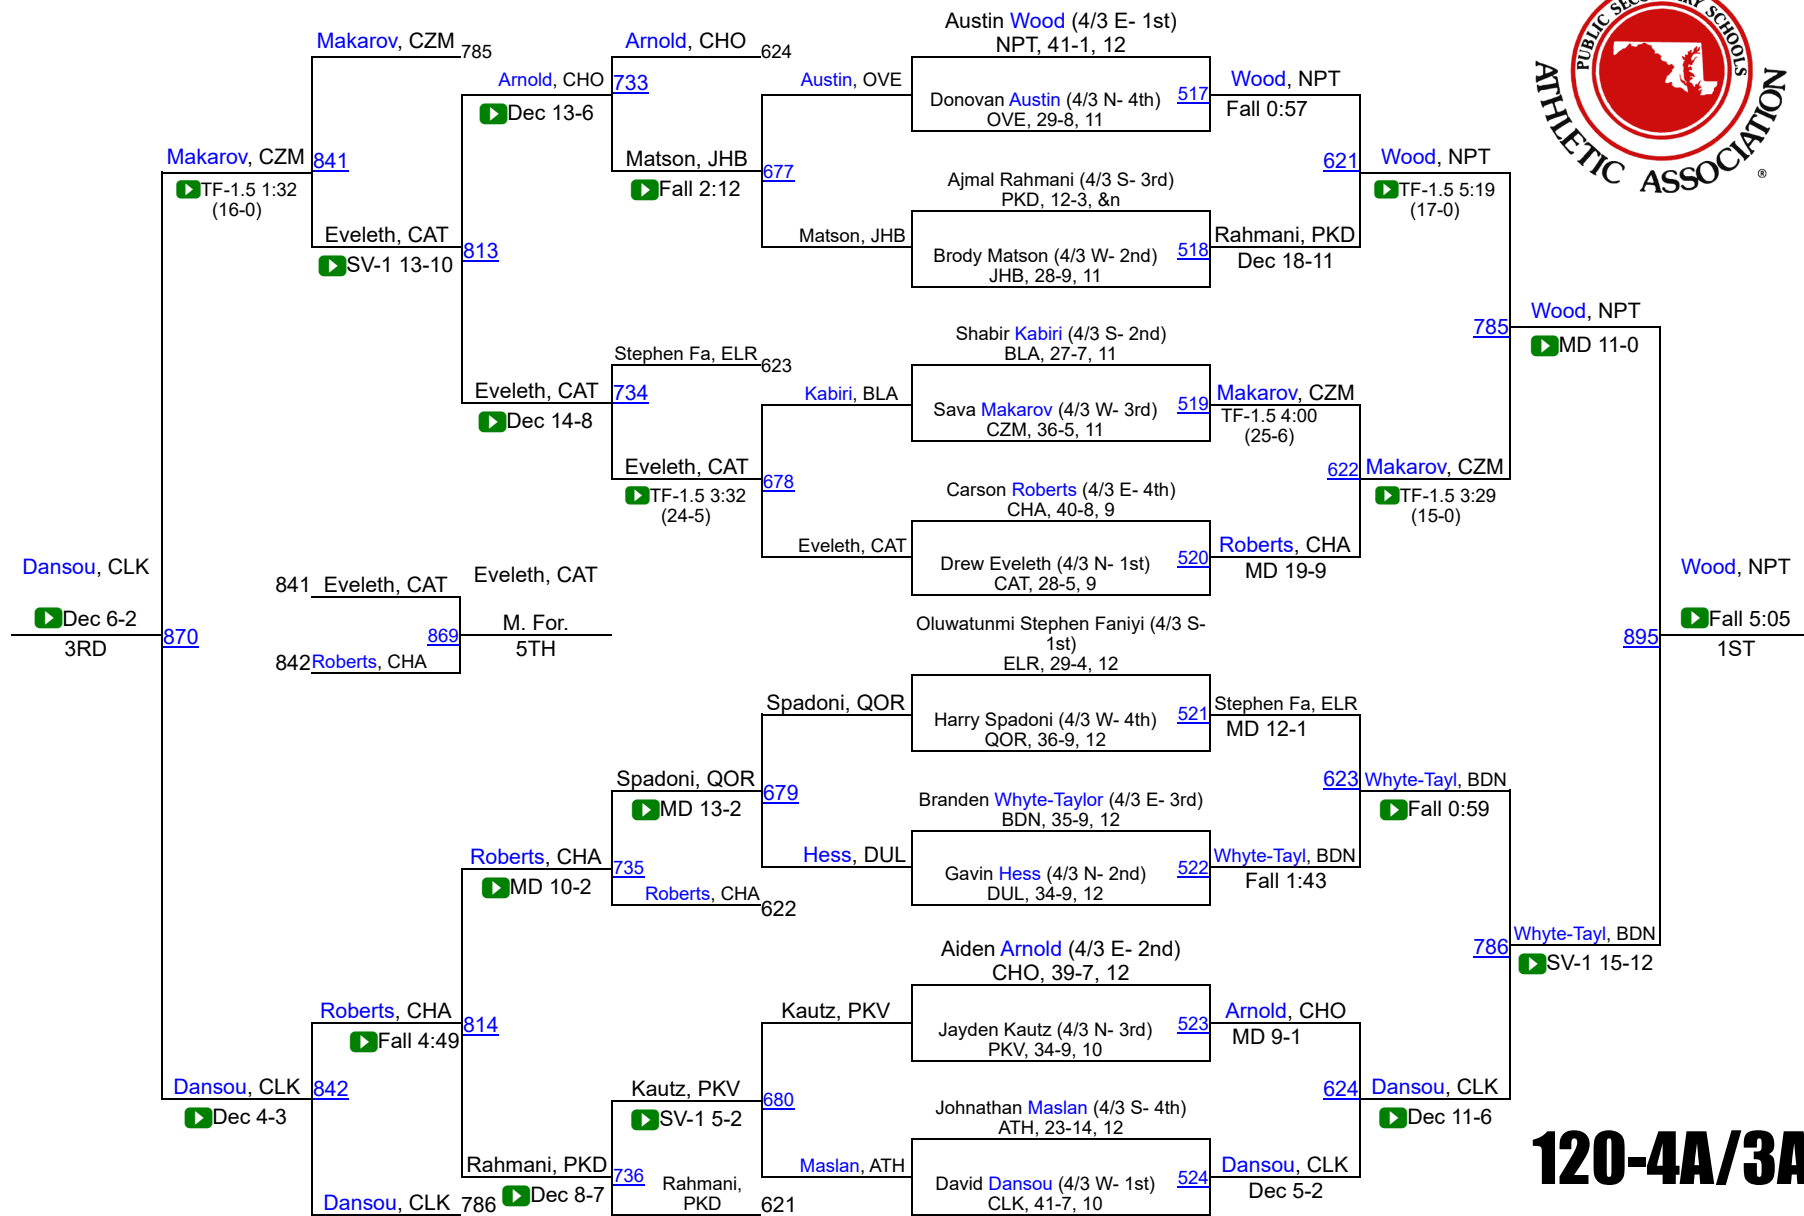

MPSSAA State Championships

120-4A/3A