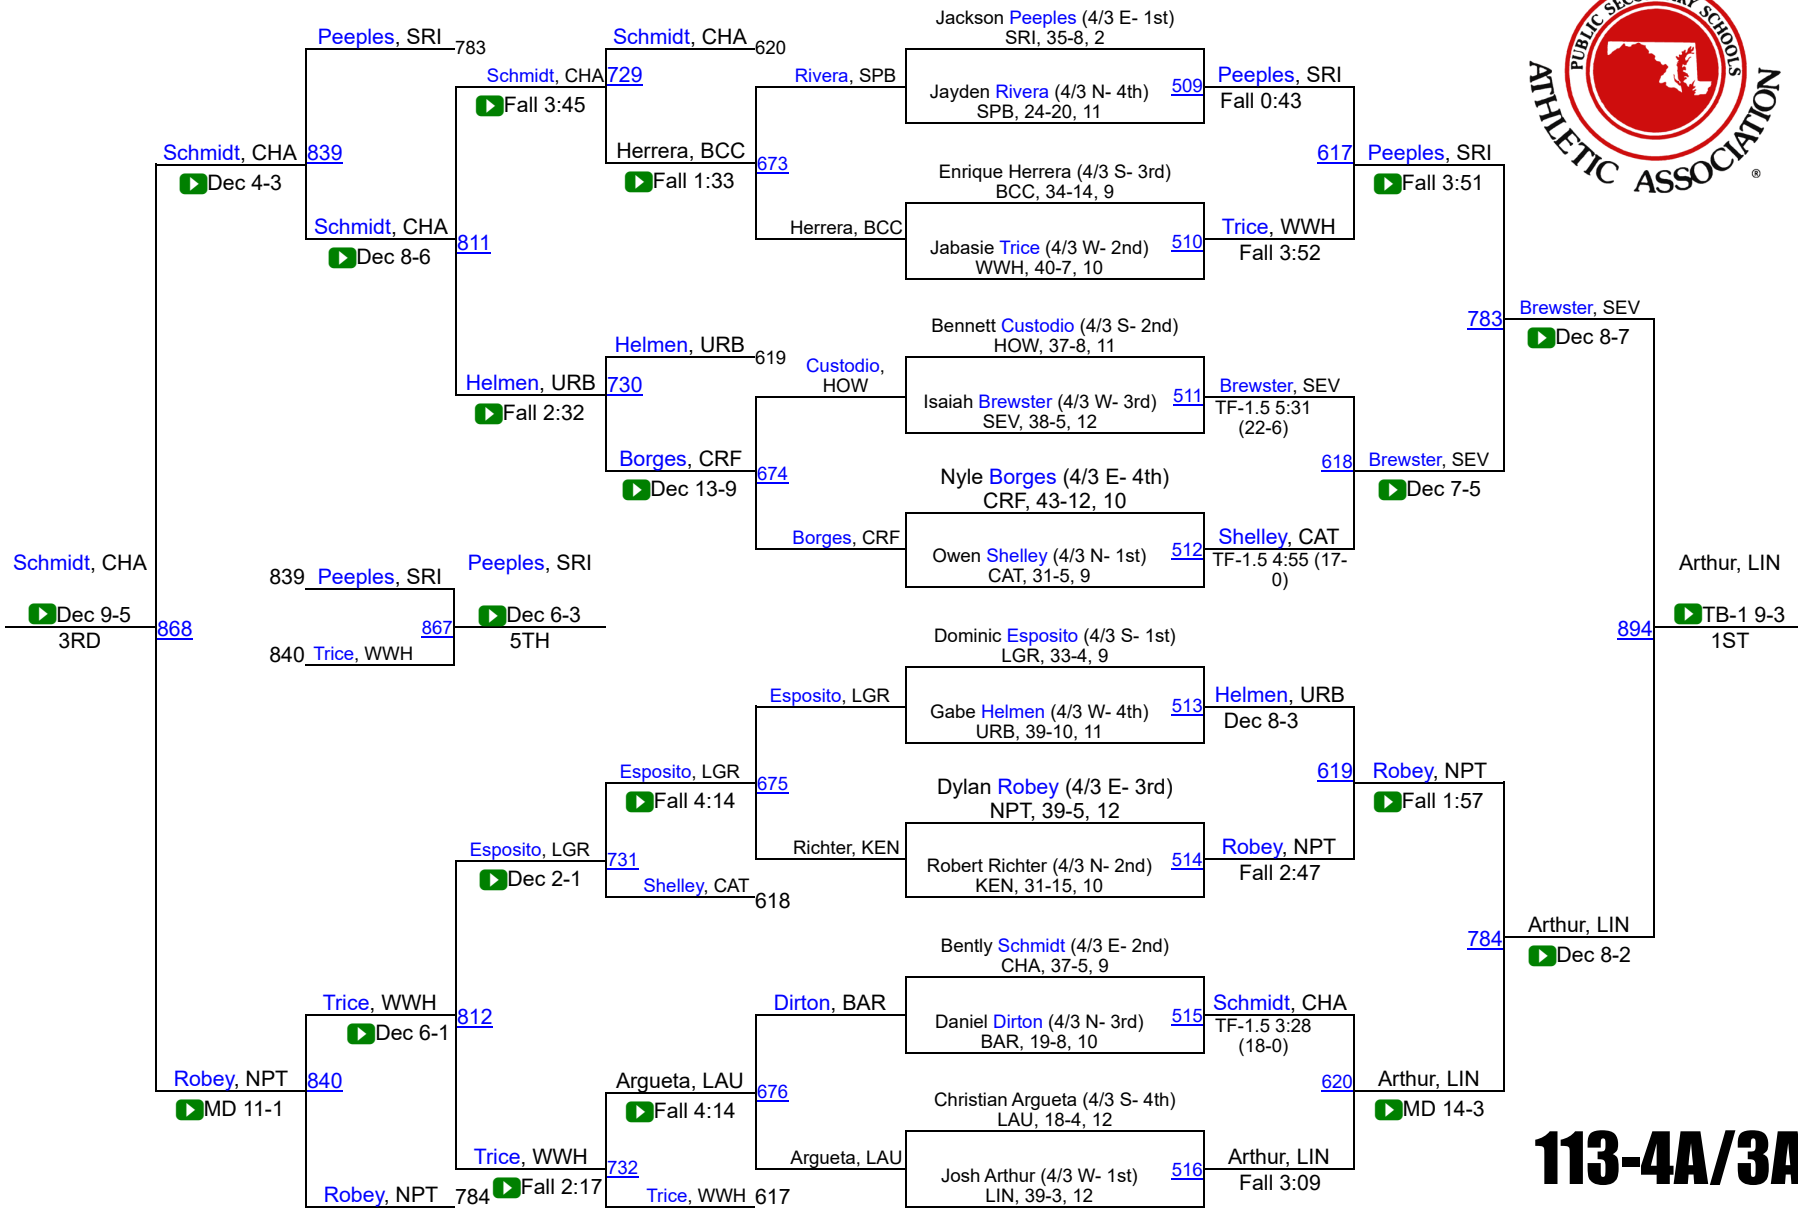

MPSSAA State Championships