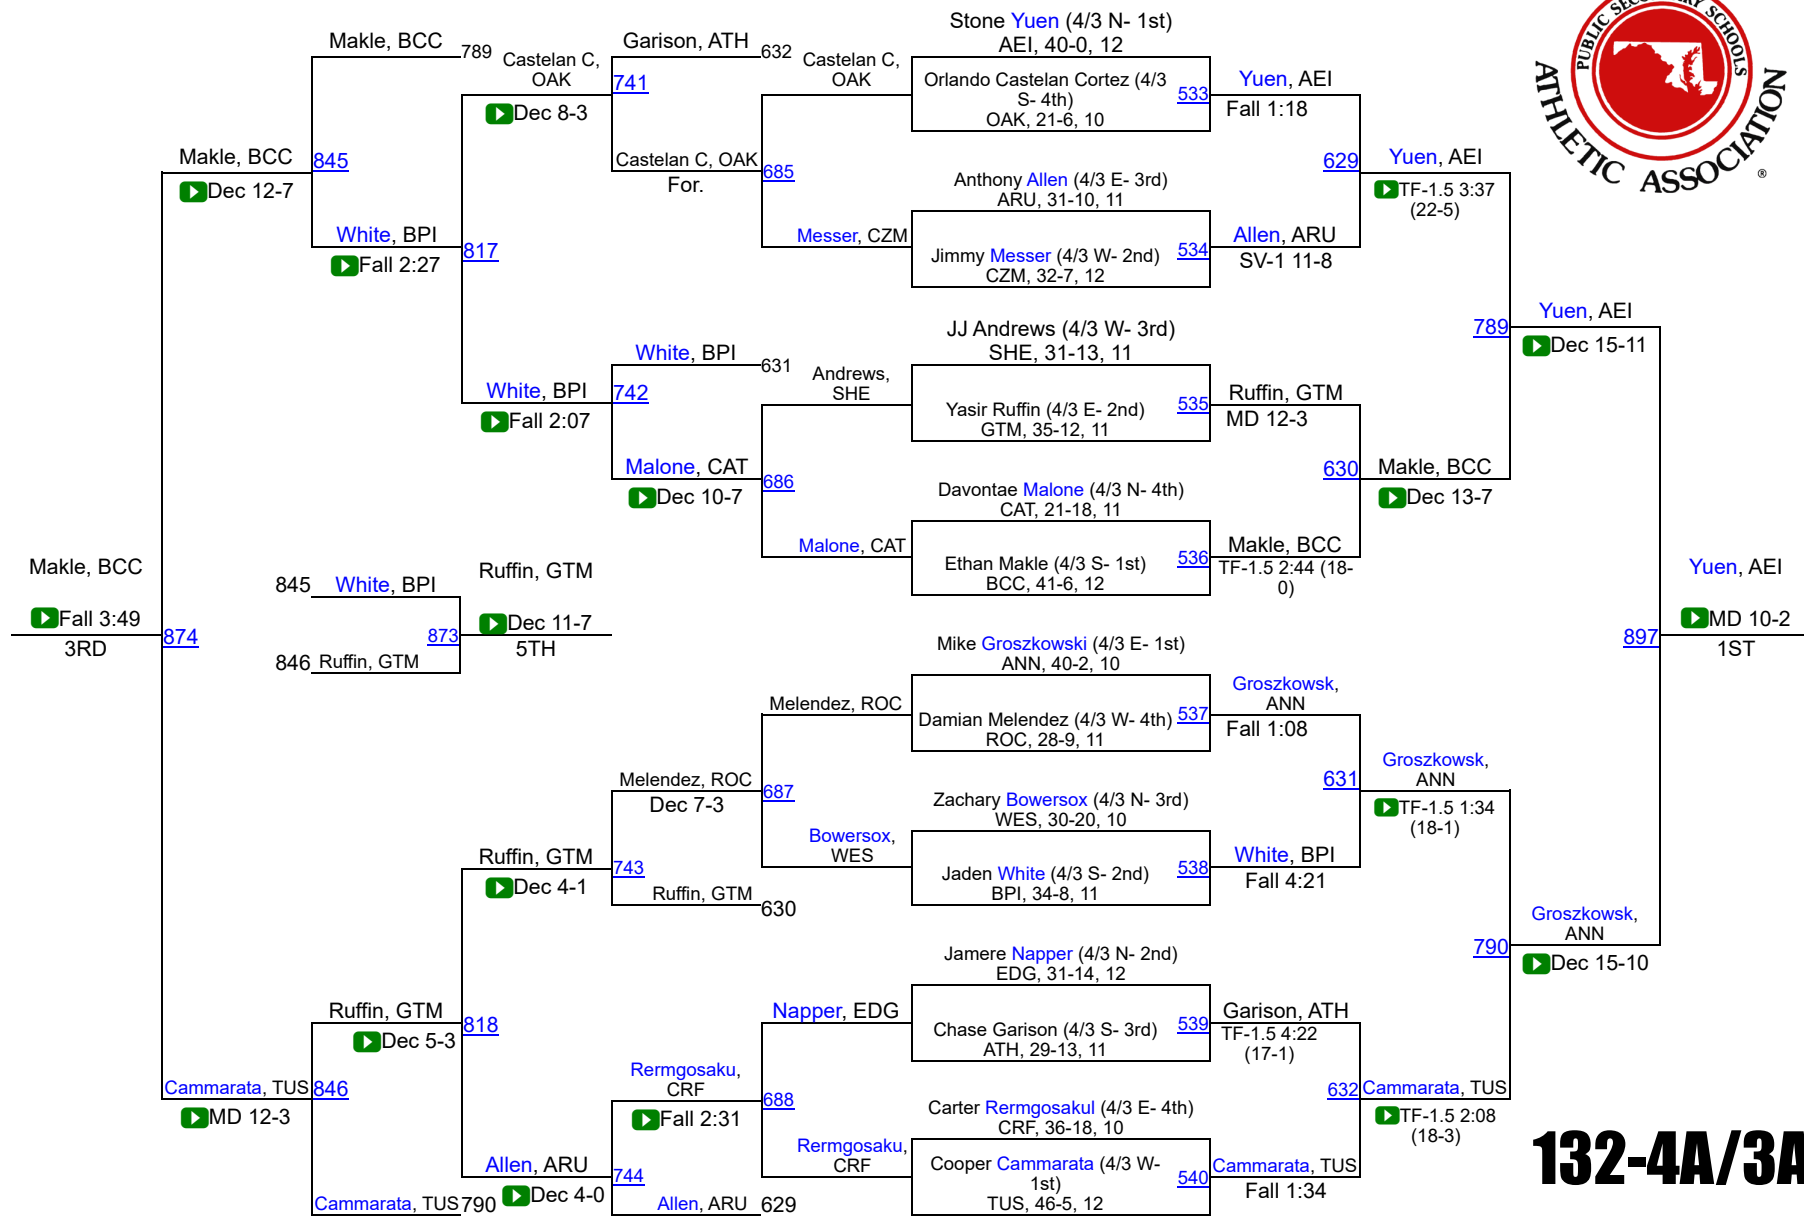

MPSSAA State Championships