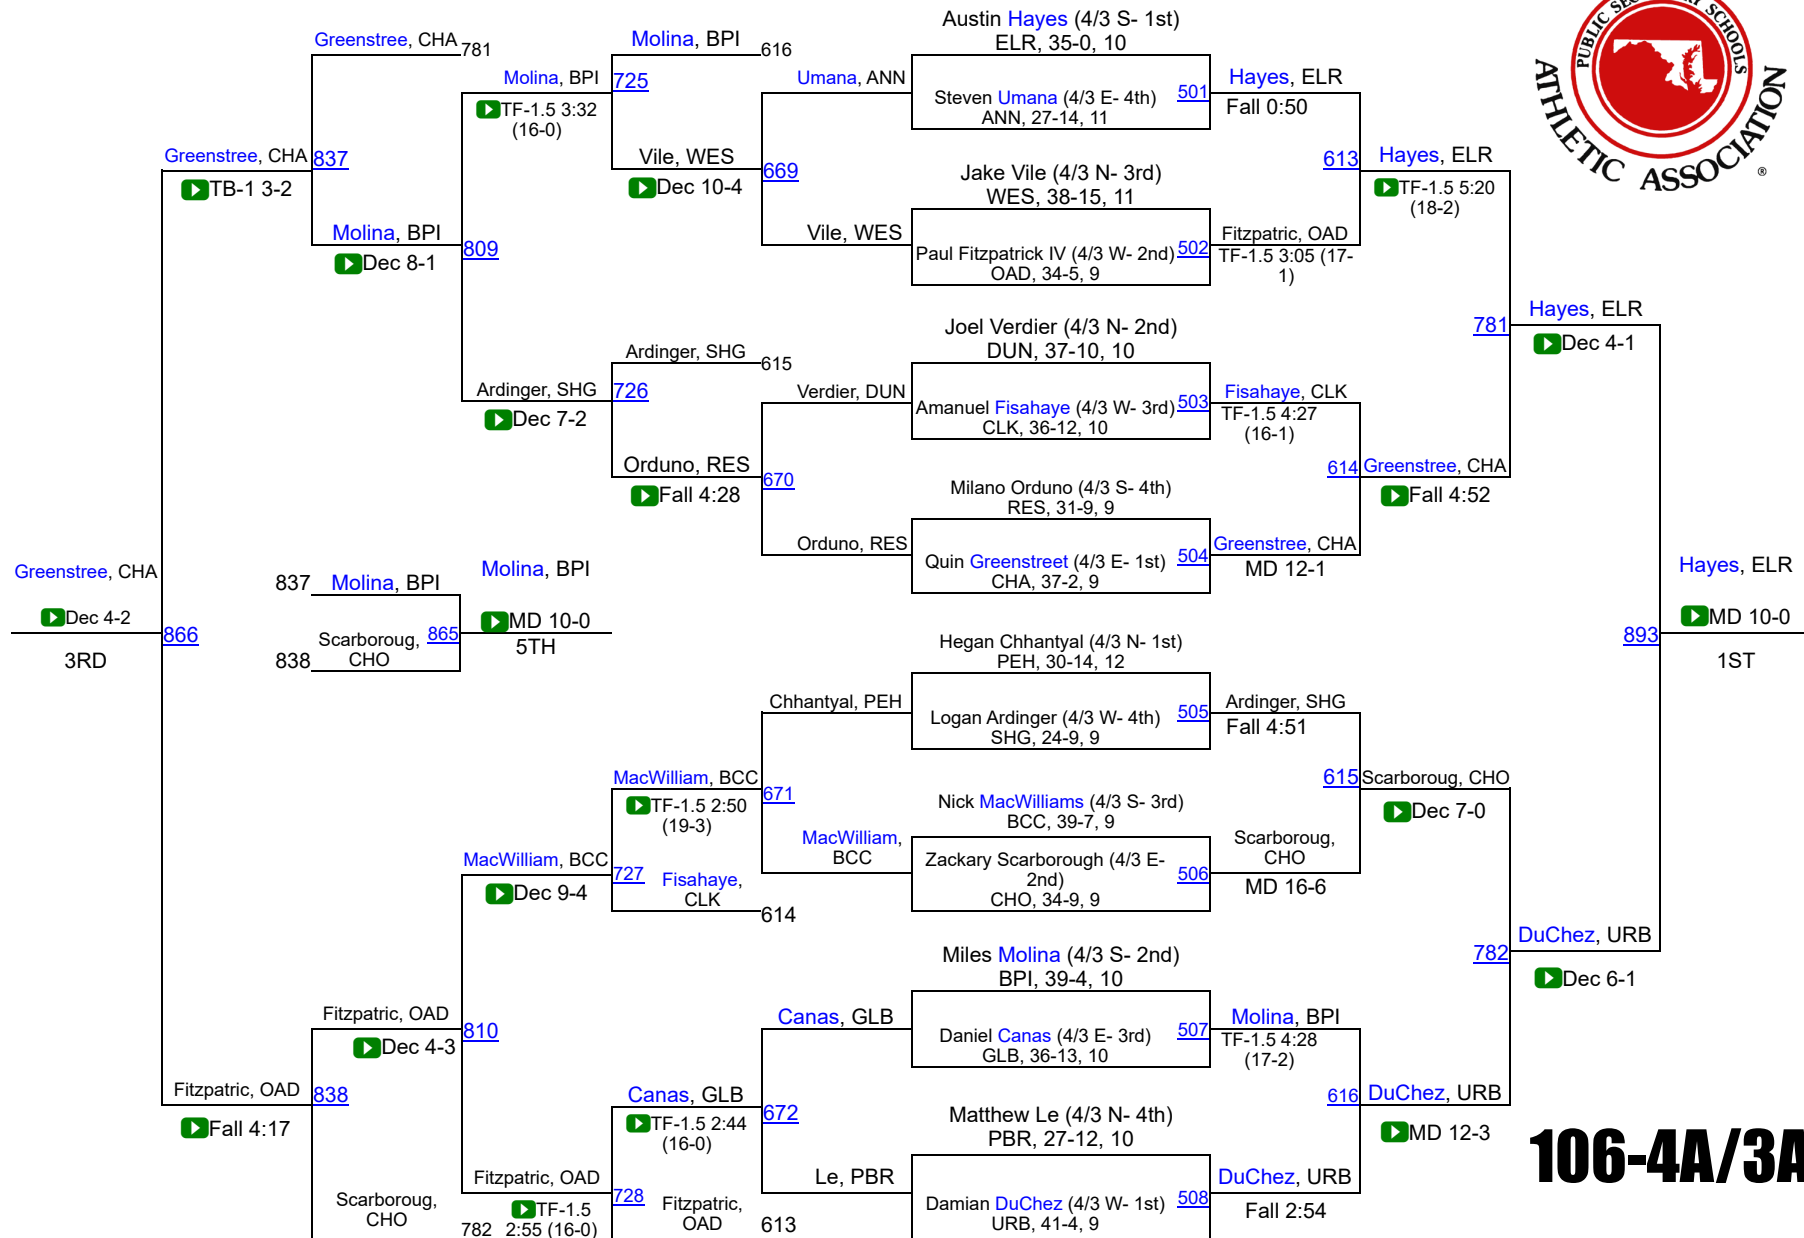

# MPSSAA State Championships

**106-4A/3A**