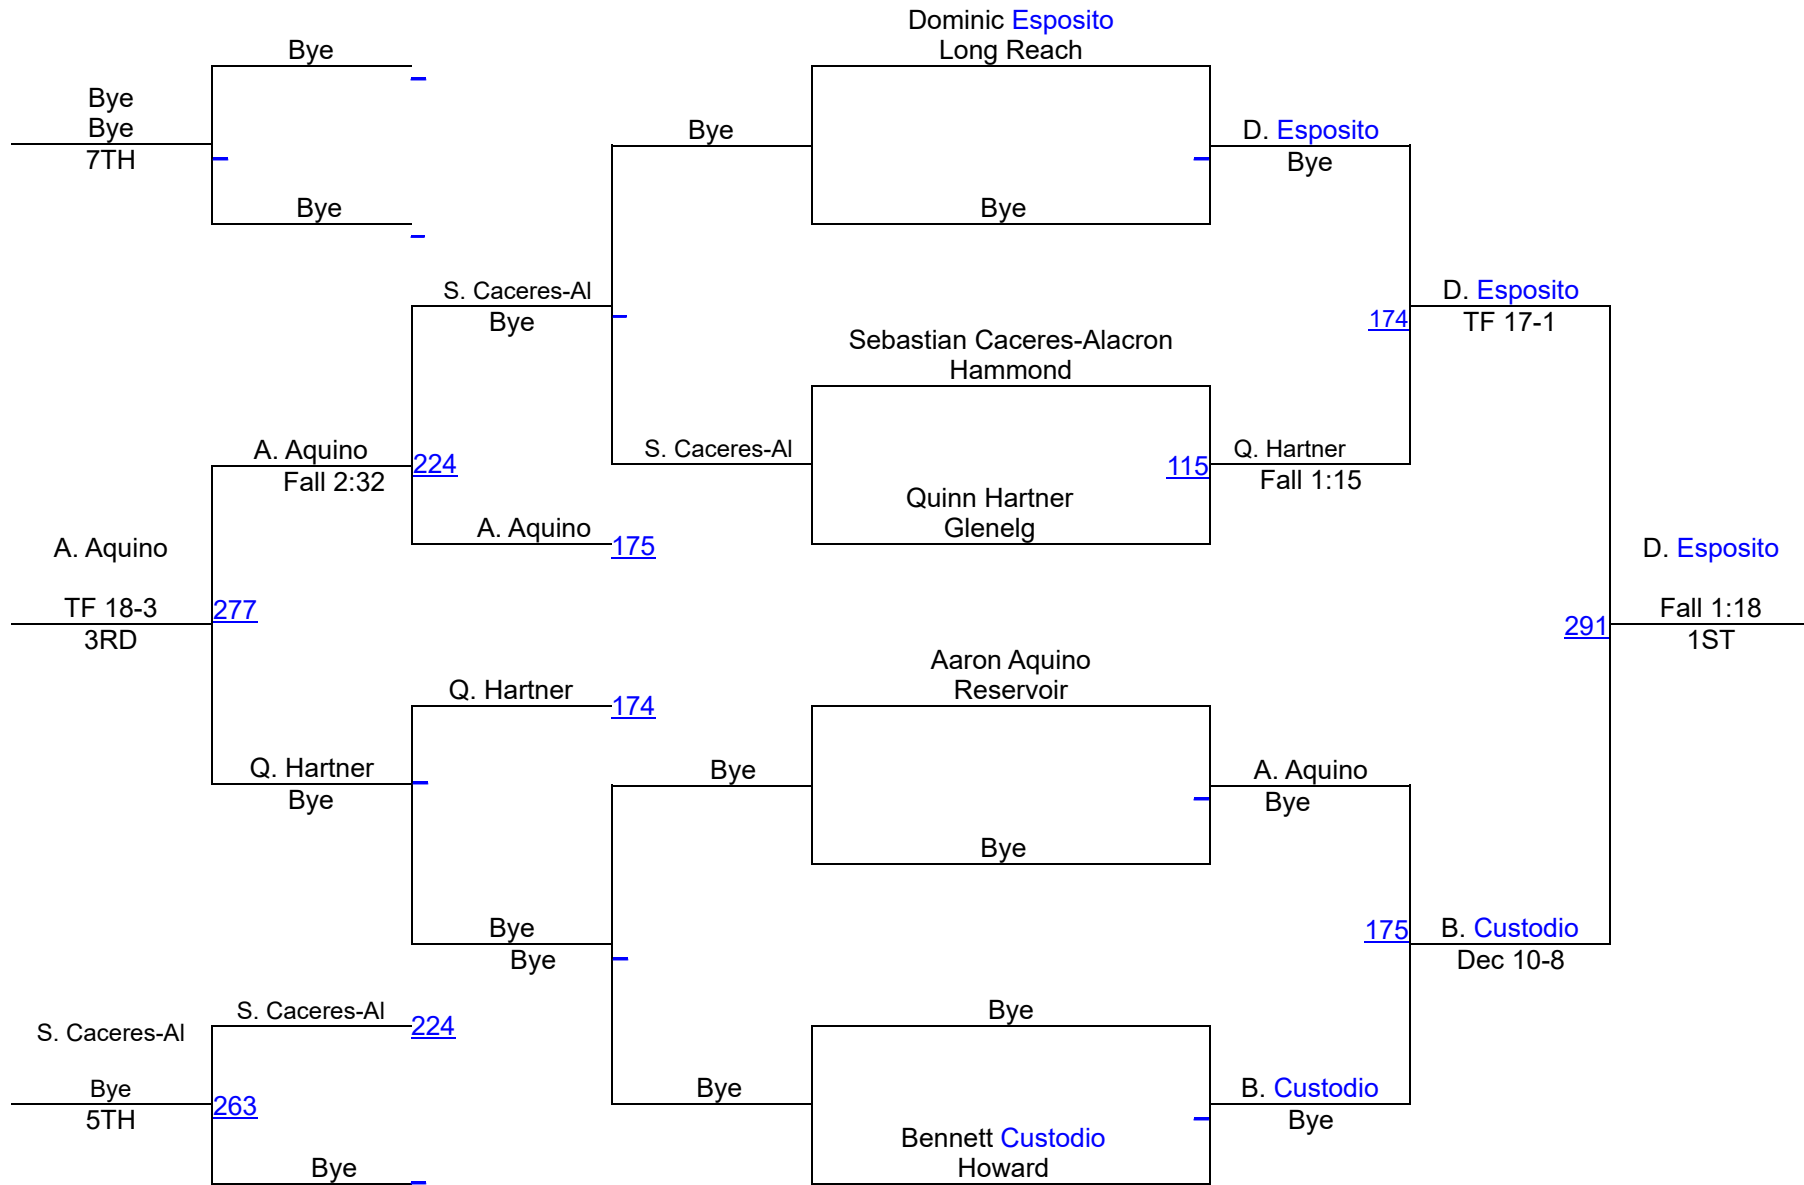

55th Howard County Championship

Varsity 106

55th Howard County Championship

Varsity 113

55th Howard County Championship

Varsity 126

55th Howard County Championship

Varsity 132

55th Howard County Championship

Varsity 157

55th Howard County Championship

Varsity 165

55th Howard County Championship

Varsity 175

55th Howard County Championship

Varsity 190

55th Howard County Championship

Varsity 215

55th Howard County Championship

Varsity 285

	Team	Season Team	Abbr	Count	Points
1	Glenelg, MD	Glenelg, MD (GET)	GLG	46	222.0
2	Marriotts Ridge, MD	Marriotts Ridge, MD (GET)	MRR	36	160.0
3	Atholton, MD	Atholton, MD (GET)	ATH	47	145.5
4	Reservoir, MD	Reservoir, MD (GET)	RES	36	142.0
5	Hammond, MD	Hammond, MD (GET)	HAM	32	121.0
6	Centennial, MD	Centennial, MD (GET)	CTN	18	99.0
7	Oakland Mills, MD	Oakland Mills, MD (GET)	OAK	33	82.5
8	Guilford Park, MD	Guilford Park, MD (GET)	GPP	29	71.0
9	Howard, MD	Howard, MD (GET)	HOW	12	66.0
10	River Hill, MD	River Hill, MD (GET)	RVH	22	65.5
11	Long Reach, MD	Long Reach High School, MD (GET)	LGR	9	60.5
12	Mount Hebron, MD	Mt. Hebron, MD (GET)	MTH	19	52.5
13	Wilde Lake, MD	Wilde Lake, MD (GET)	WLD	9	44.0