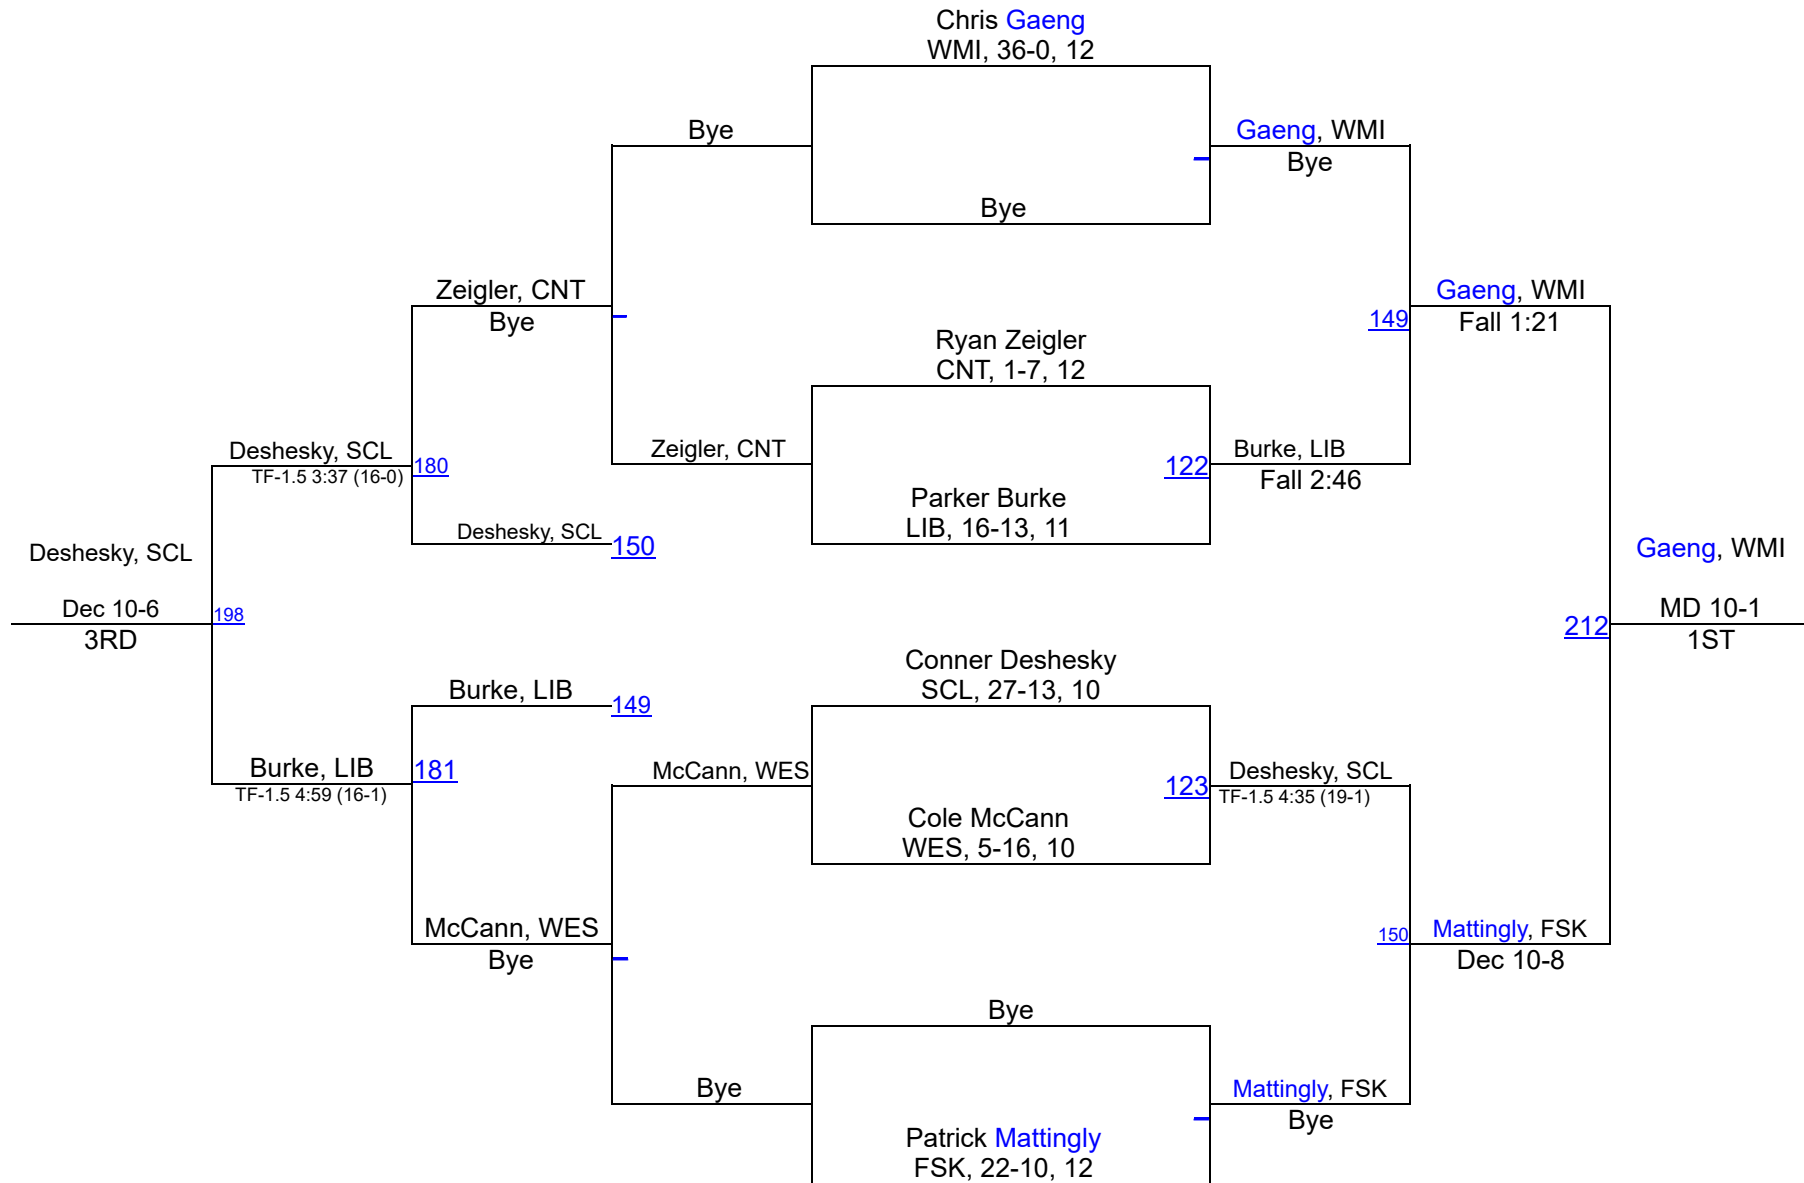

Carroll County MD Championships COED

190

Carroll County MD Championships COED

215

	Team	Season Team	Abbr	Count	Points
1	South Carroll, MD	South Carroll, MD (GET)	SCL	13	240.5
2	Manchester Valley, MD	Manchester Valley, MD (GET)	MVM	13	140.5
3	Francis Scott Key, MD	Francis Scott Key, MD (GET)	FSK	13	120.0
4	Century, MD	Century, MD (GET)	CNT	12	92.0
5	Winters Mill, MD	Winters Mill, MD (GET)	WMI	9	90.5
6	Liberty, MD	Liberty, MD (GET)	LIB	13	83.0
7	Westminster, MD	Westminster, MD (GET)	WES	13	72.0