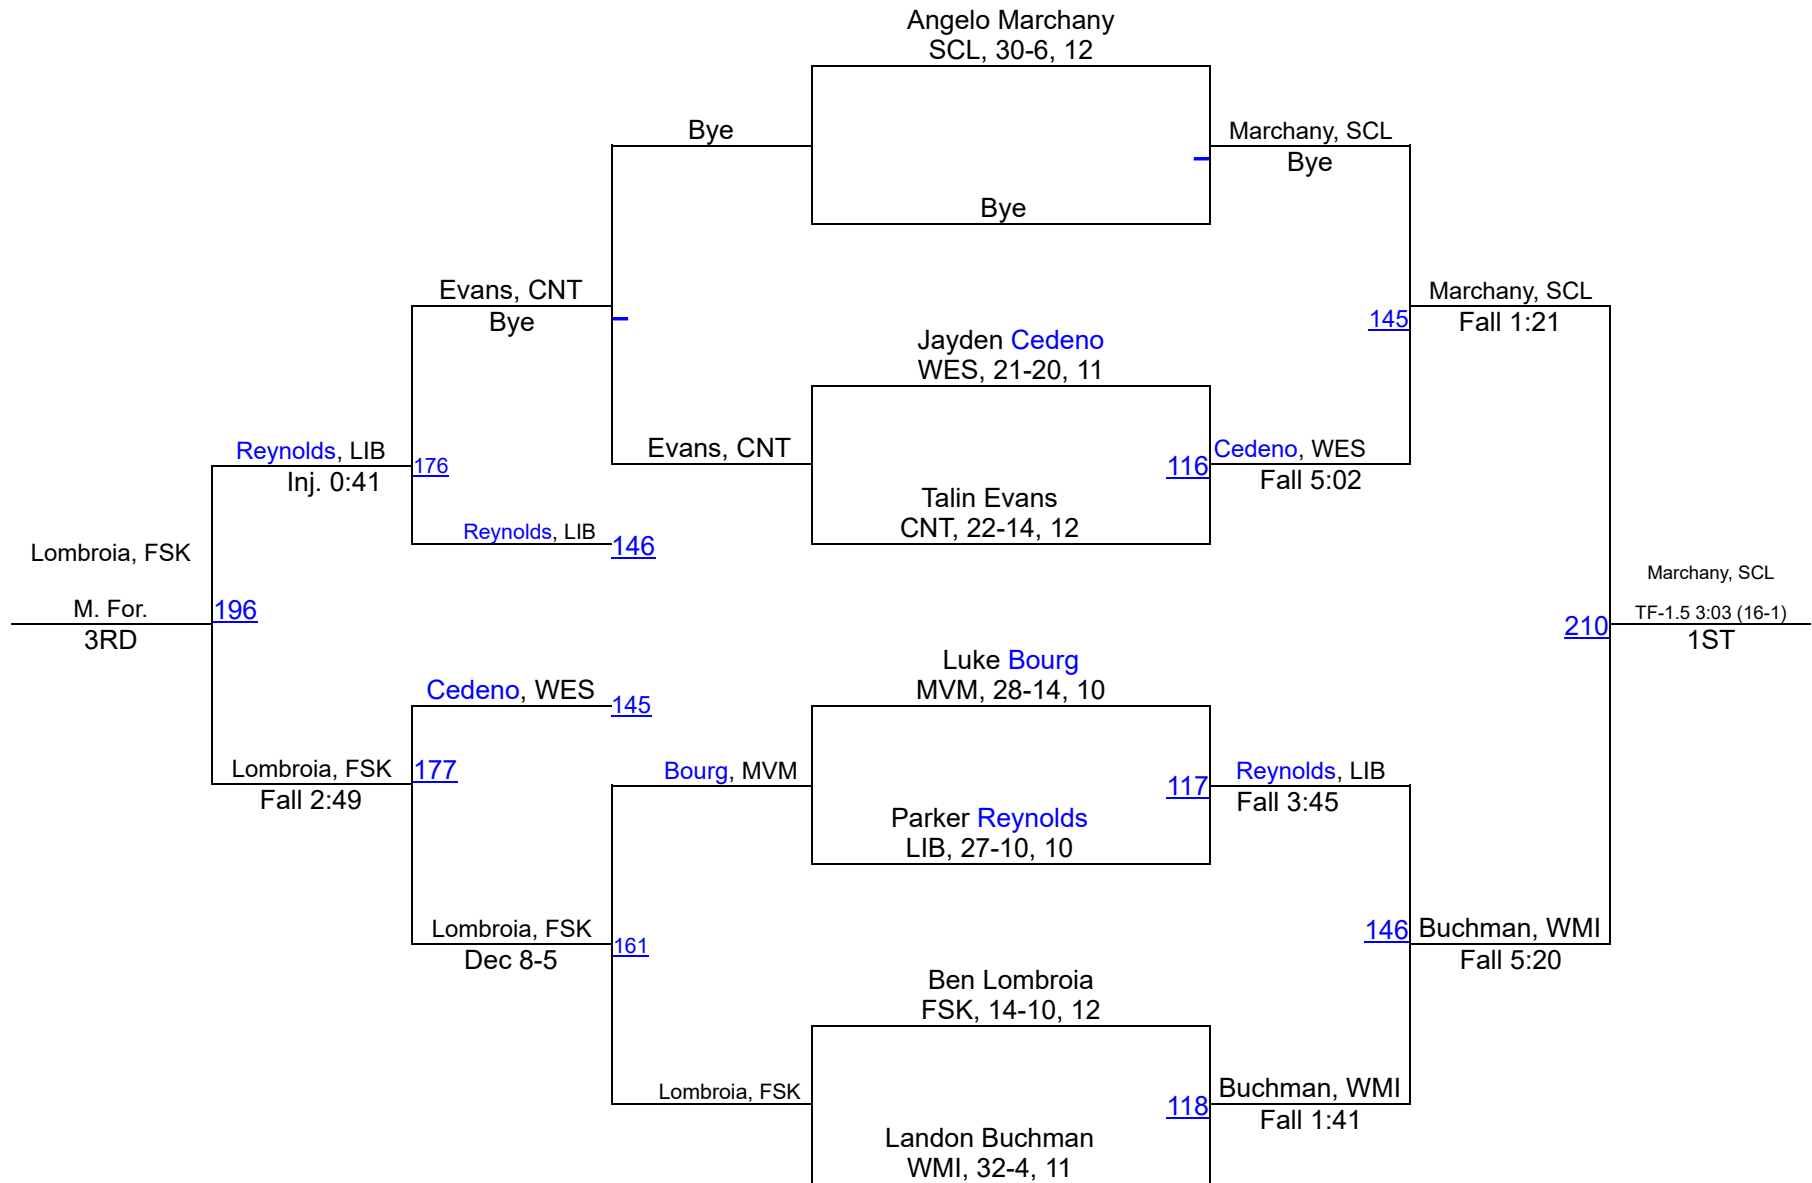

Carroll County MD Championships COED

150