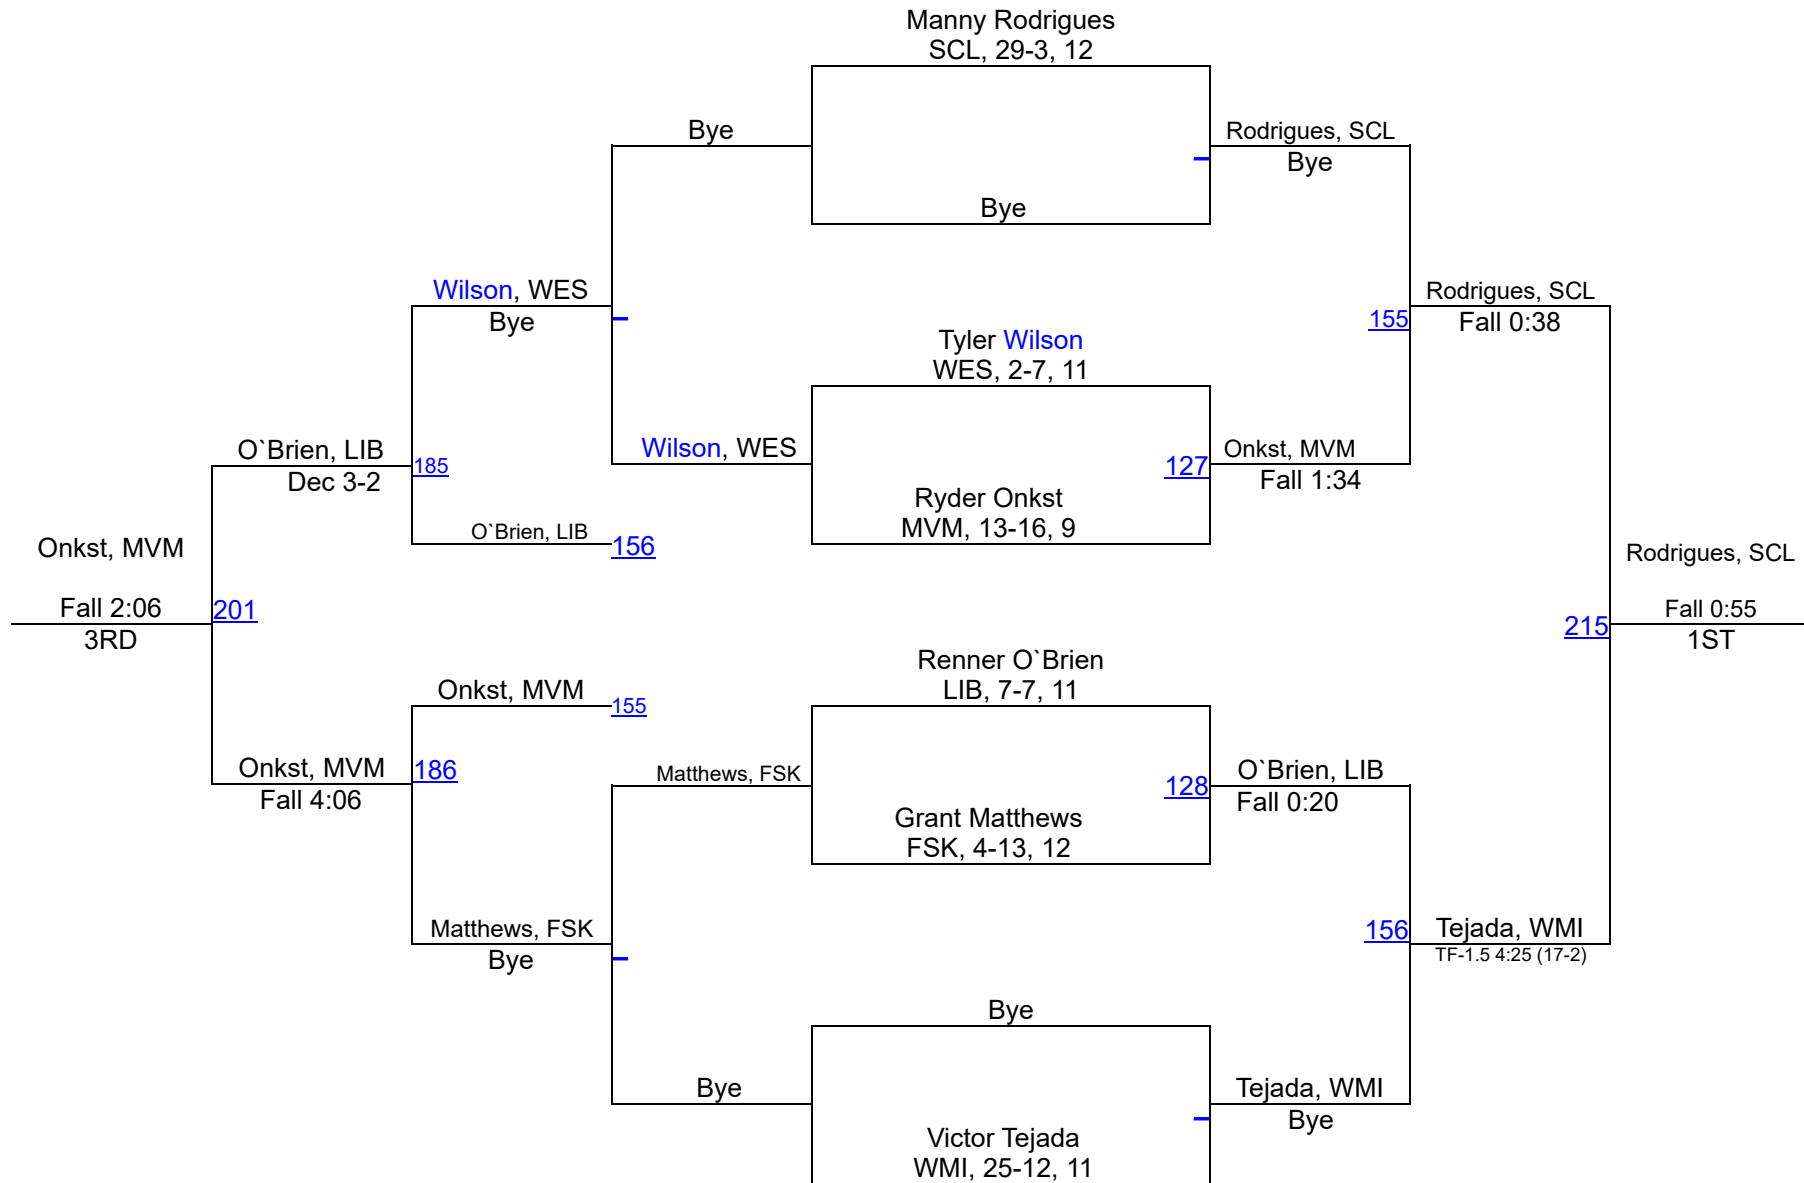

Carroll County MD Championships COED

190

Carroll County MD Championships COED

215

	Team	Season Team	Abbr	Count	Points
1	South Carroll, MD	South Carroll, MD (GET)	SCL	13	240.5
2	Manchester Valley, MD	Manchester Valley, MD (GET)	MVM	13	140.5
3	Francis Scott Key, MD	Francis Scott Key, MD (GET)	FSK	13	120.0
4	Century, MD	Century, MD (GET)	CNT	12	92.0
5	Winters Mill, MD	Winters Mill, MD (GET)	WMI	9	90.5
6	Liberty, MD	Liberty, MD (GET)	LIB	13	83.0
7	Westminster, MD	Westminster, MD (GET)	WES	13	72.0