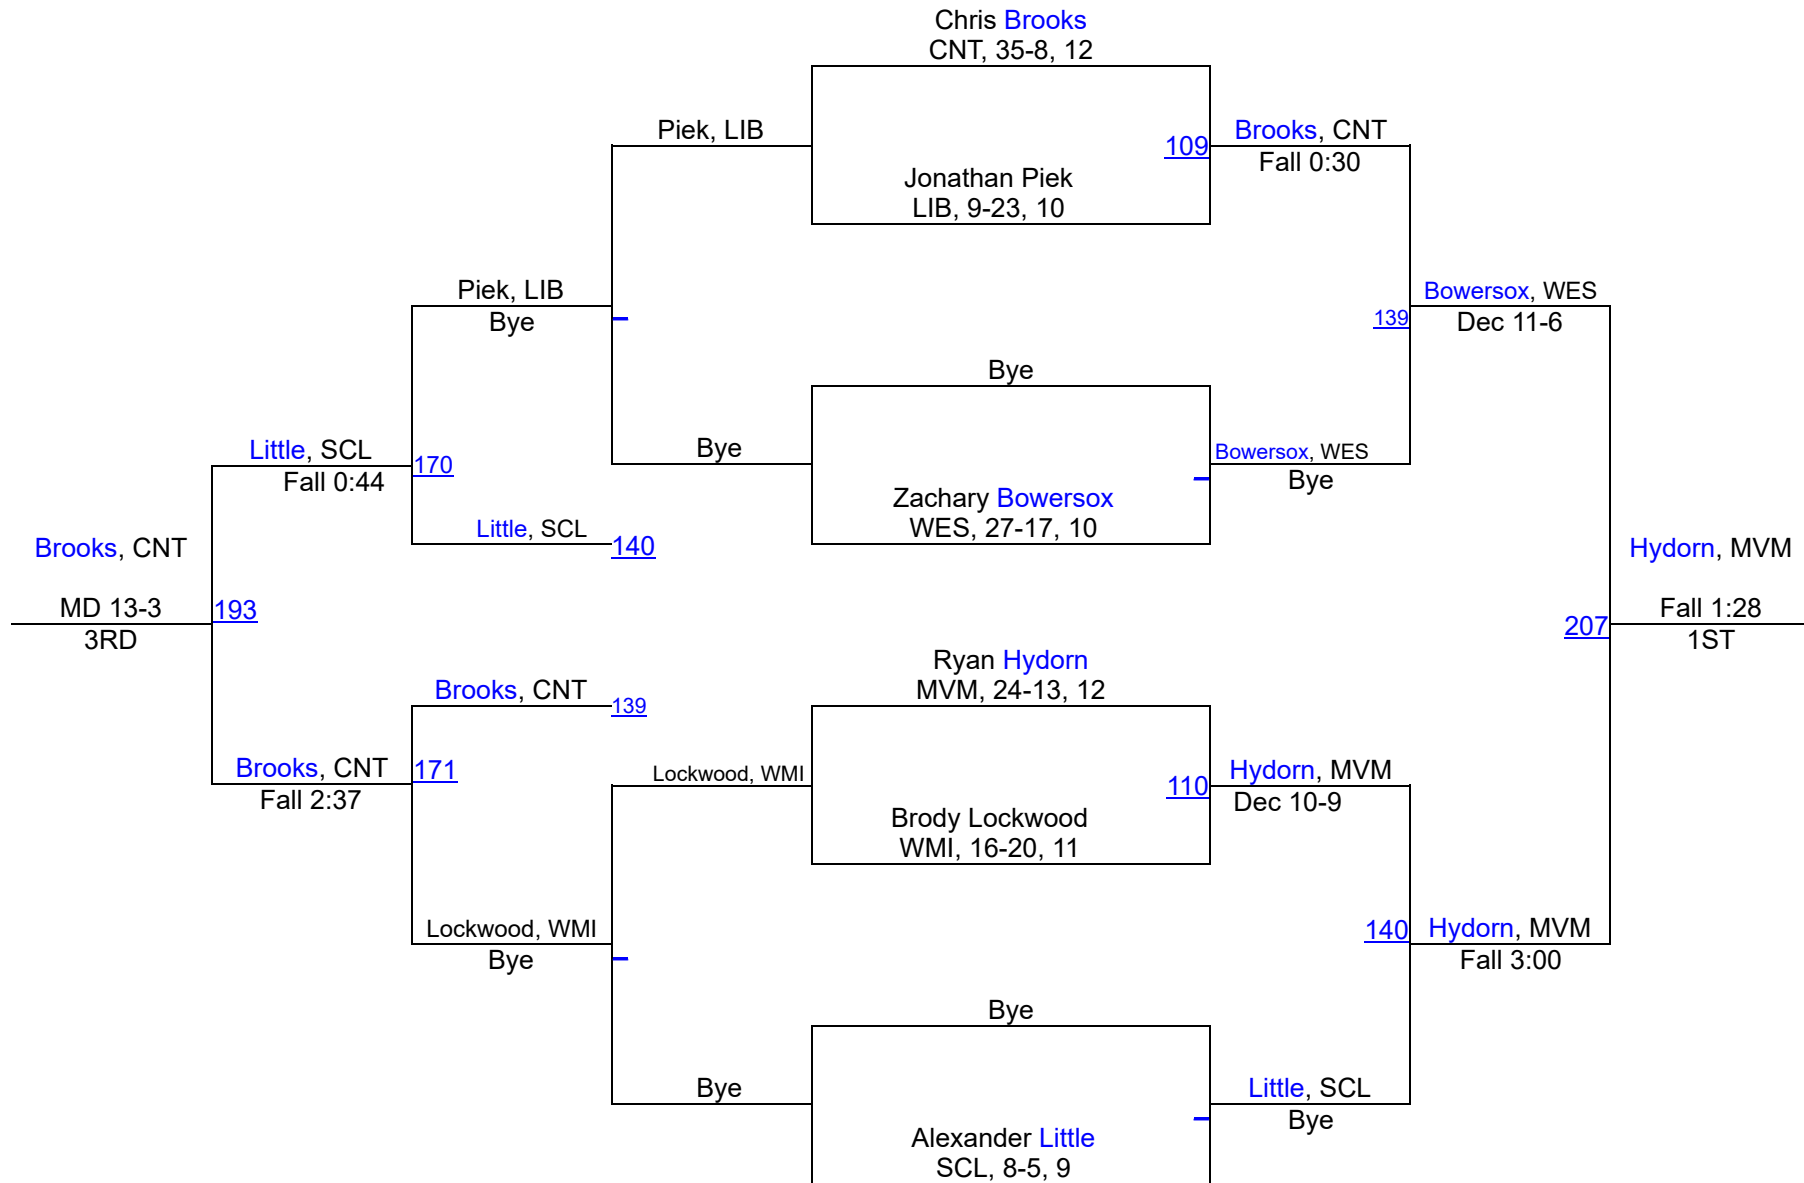

Carroll County MD Championships COED

106

Carroll County MD Championships COED

120

Carroll County MD Championships COED

126

Carroll County MD Championships COED

132

Carroll County MD Championships COED

190

Carroll County MD Championships COED

215

	Team	Season Team	Abbr	Count	Points
1	South Carroll, MD	South Carroll, MD (GET)	SCL	13	240.5
2	Manchester Valley, MD	Manchester Valley, MD (GET)	MVM	13	140.5
3	Francis Scott Key, MD	Francis Scott Key, MD (GET)	FSK	13	120.0
4	Century, MD	Century, MD (GET)	CNT	12	92.0
5	Winters Mill, MD	Winters Mill, MD (GET)	WMI	9	90.5
6	Liberty, MD	Liberty, MD (GET)	LIB	13	83.0
7	Westminster, MD	Westminster, MD (GET)	WES	13	72.0