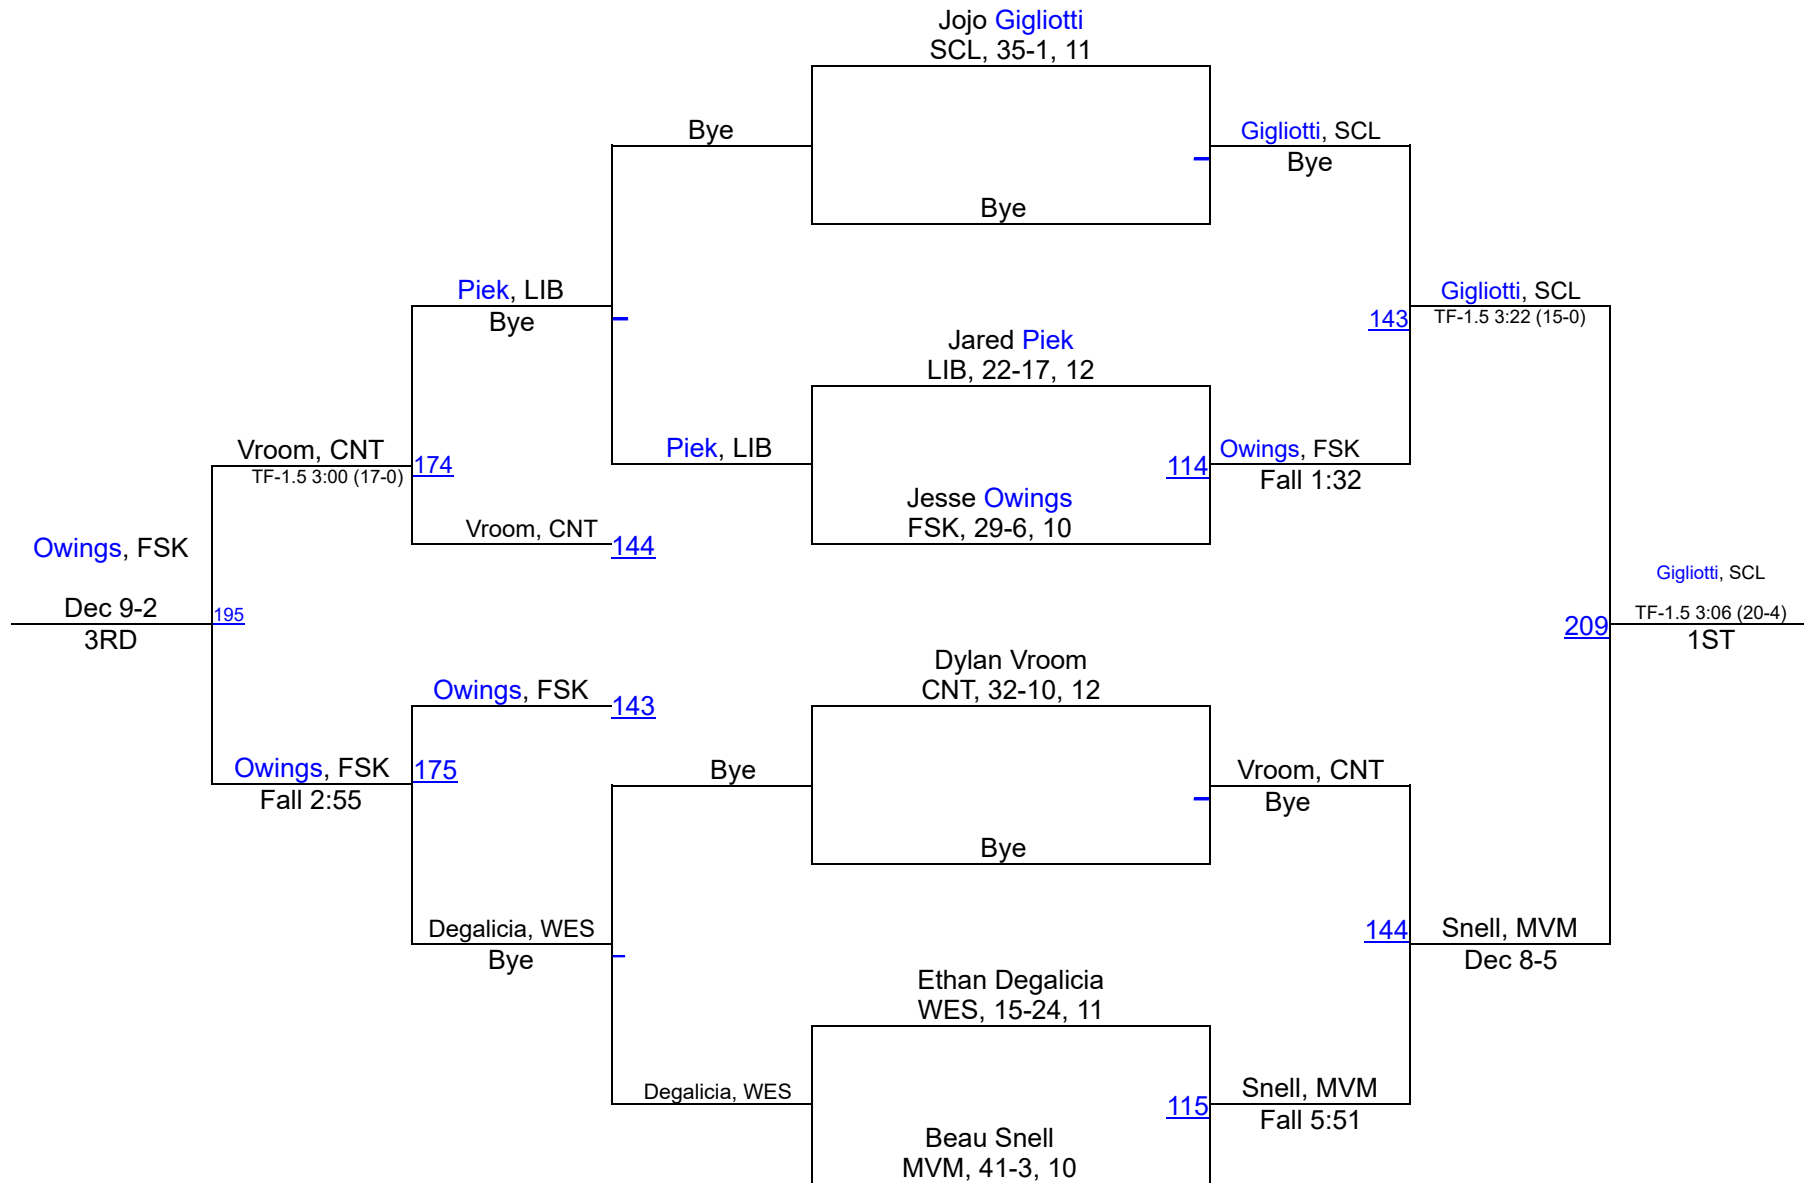

Carroll County MD Championships COED

144