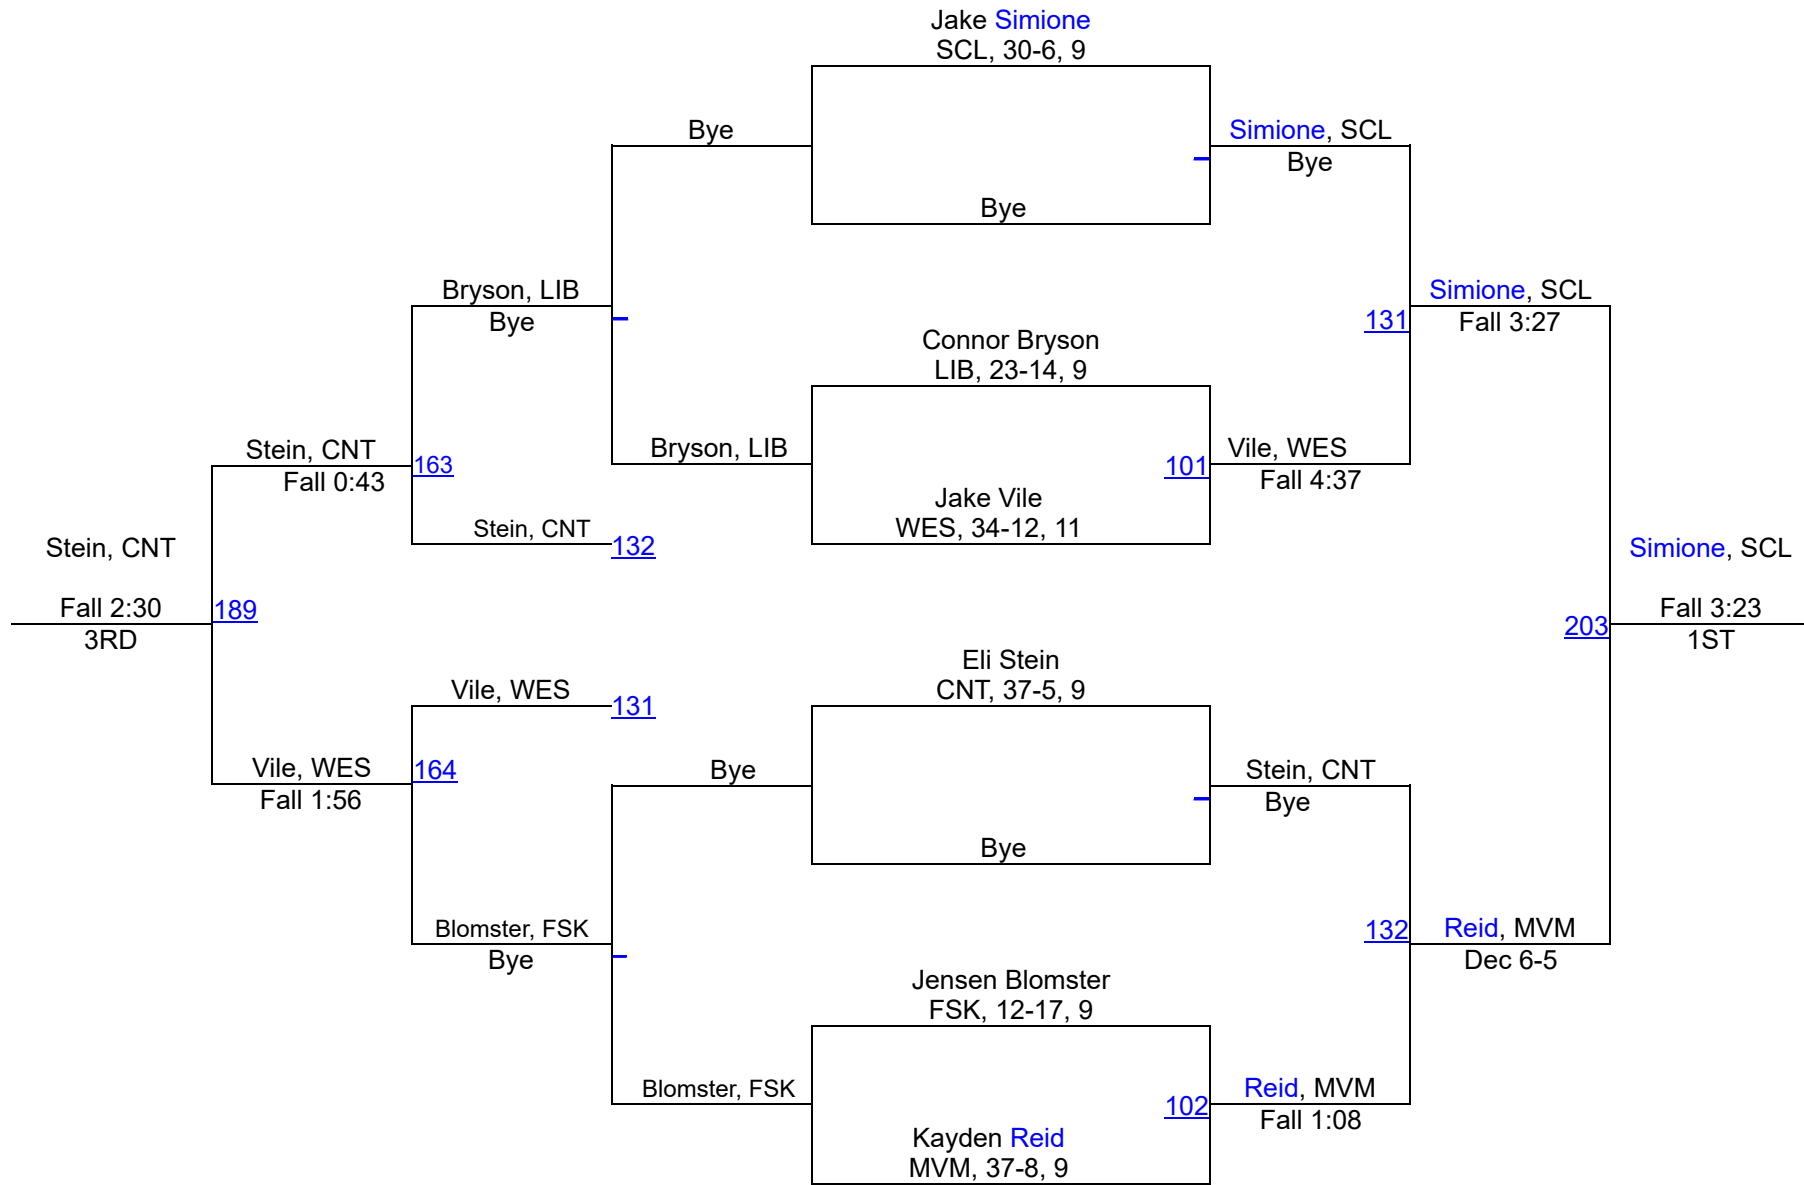

Carroll County MD Championships COED

106

Carroll County MD Championships COED

120

Carroll County MD Championships COED

126

Carroll County MD Championships COED

132

Carroll County MD Championships COED

190

Carroll County MD Championships COED

215

	Team	Season Team	Abbr	Count	Points
1	South Carroll, MD	South Carroll, MD (GET)	SCL	13	240.5
2	Manchester Valley, MD	Manchester Valley, MD (GET)	MVM	13	140.5
3	Francis Scott Key, MD	Francis Scott Key, MD (GET)	FSK	13	120.0
4	Century, MD	Century, MD (GET)	CNT	12	92.0
5	Winters Mill, MD	Winters Mill, MD (GET)	WMI	9	90.5
6	Liberty, MD	Liberty, MD (GET)	LIB	13	83.0
7	Westminster, MD	Westminster, MD (GET)	WES	13	72.0