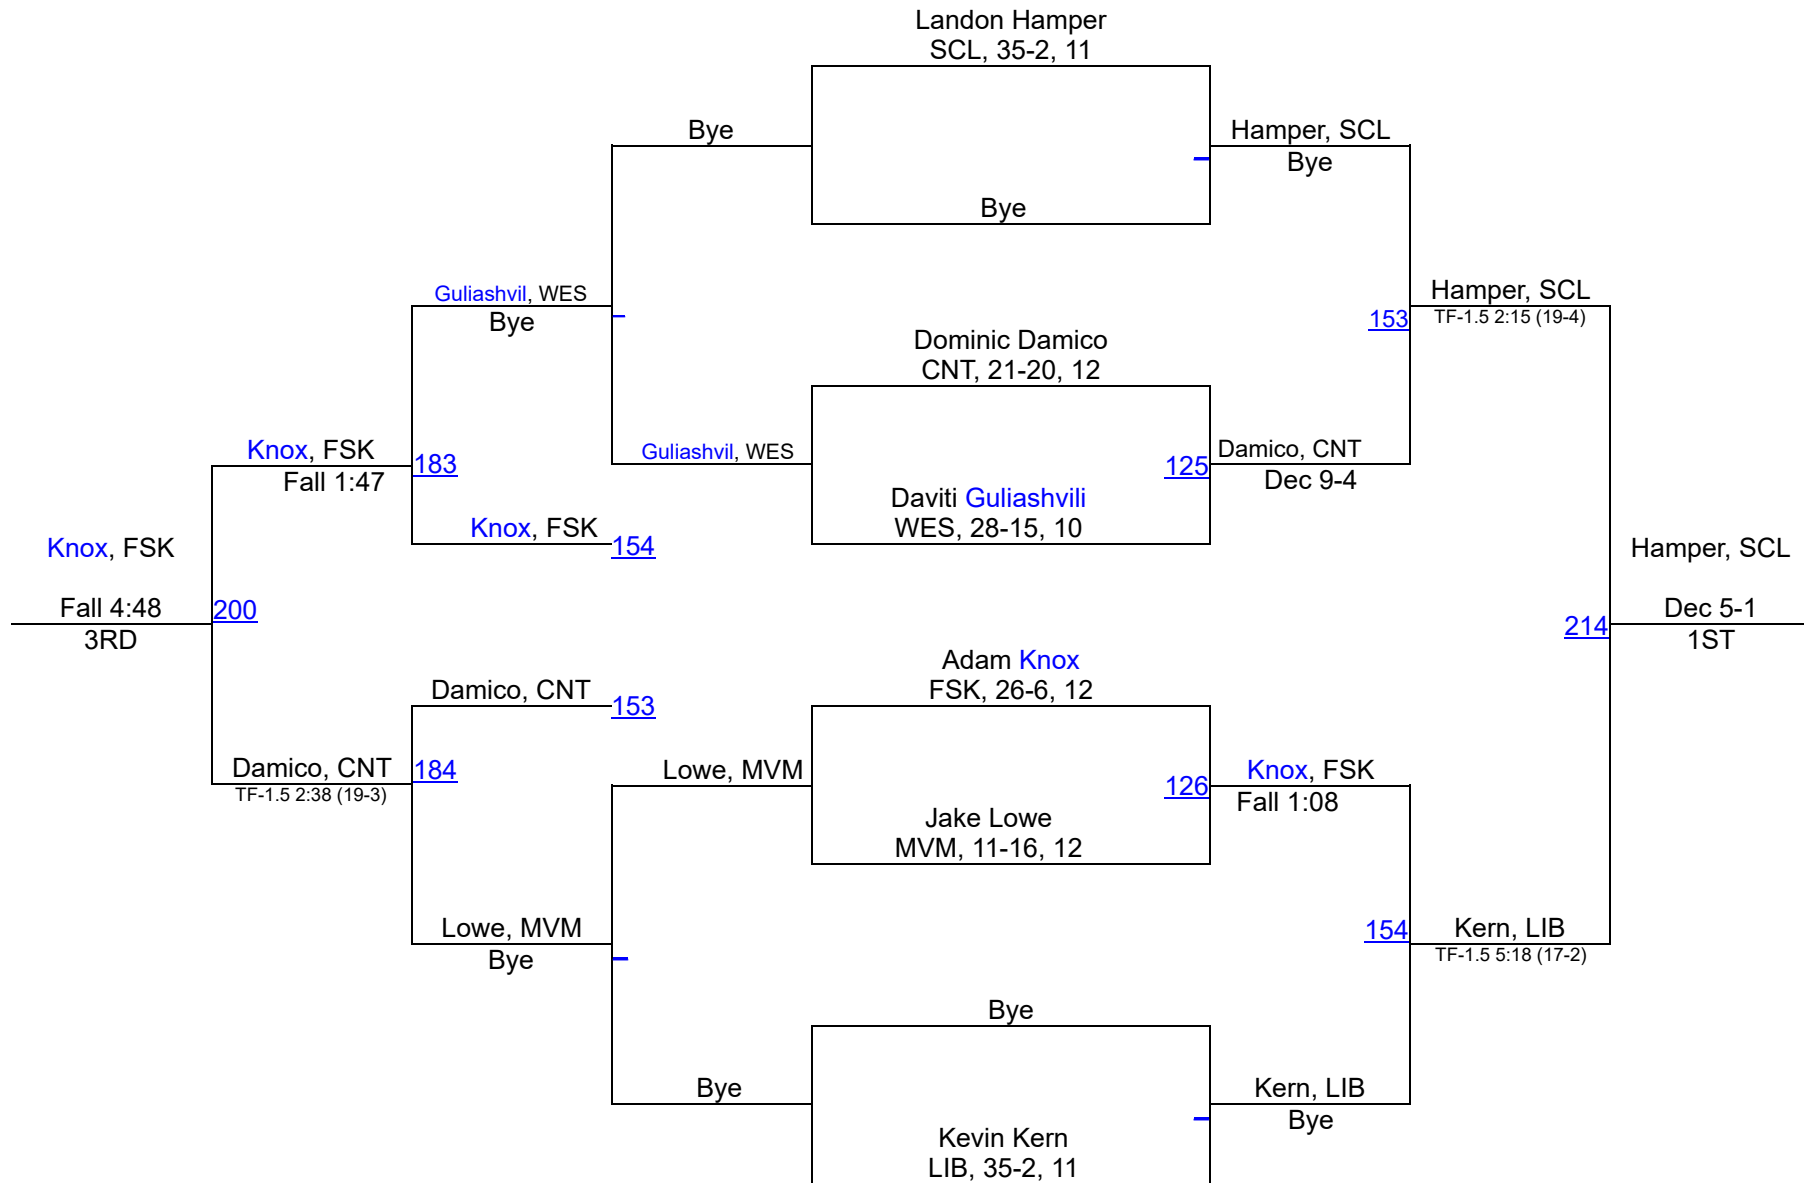

Carroll County MD Championships COED

190

Carroll County MD Championships COED

215

	Team	Season Team	Abbr	Count	Points
1	South Carroll, MD	South Carroll, MD (GET)	SCL	13	240.5
2	Manchester Valley, MD	Manchester Valley, MD (GET)	MVM	13	140.5
3	Francis Scott Key, MD	Francis Scott Key, MD (GET)	FSK	13	120.0
4	Century, MD	Century, MD (GET)	CNT	12	92.0
5	Winters Mill, MD	Winters Mill, MD (GET)	WMI	9	90.5
6	Liberty, MD	Liberty, MD (GET)	LIB	13	83.0
7	Westminster, MD	Westminster, MD (GET)	WES	13	72.0