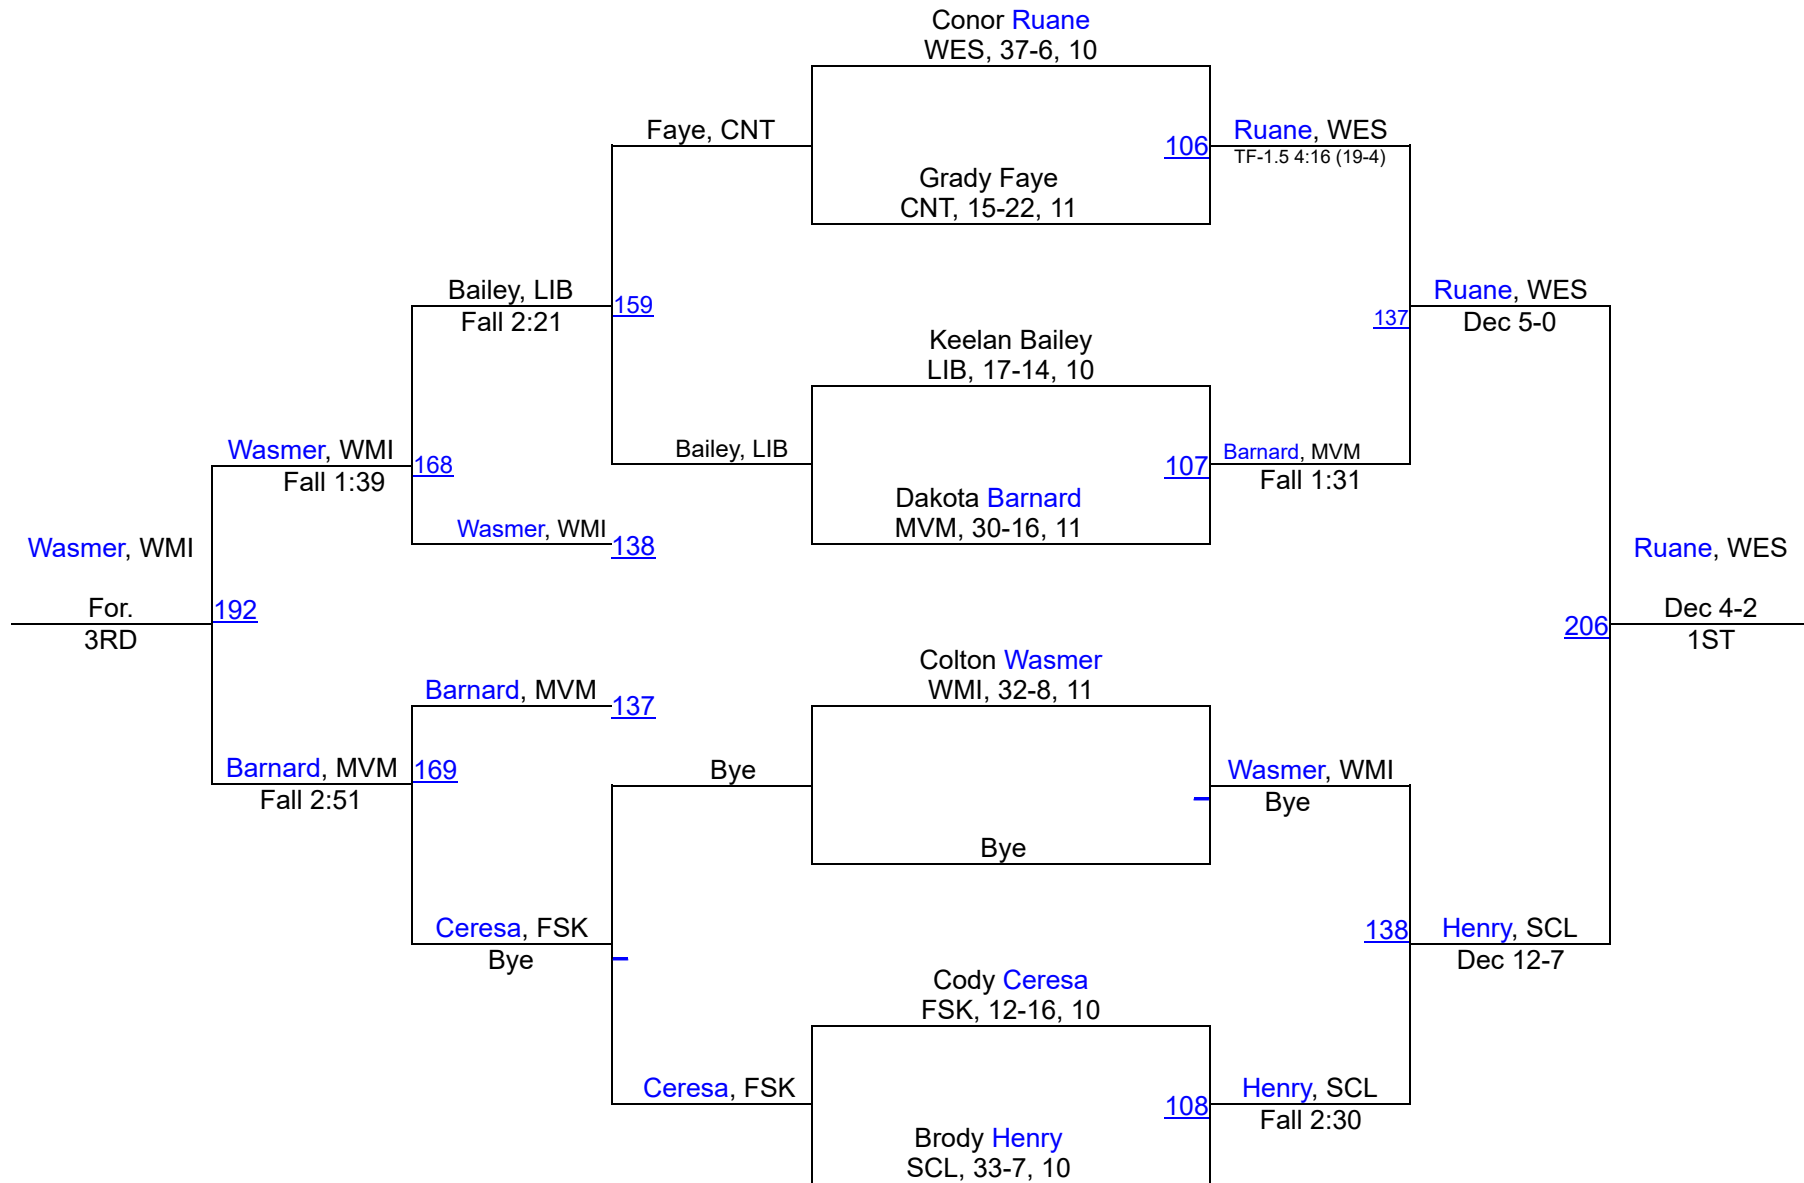

Carroll County MD Championships COED

106

Carroll County MD Championships COED

120

Carroll County MD Championships COED

126

Carroll County MD Championships COED

132

Carroll County MD Championships COED

190

Carroll County MD Championships COED

215

	Team	Season Team	Abbr	Count	Points
1	South Carroll, MD	South Carroll, MD (GET)	SCL	13	240.5
2	Manchester Valley, MD	Manchester Valley, MD (GET)	MVM	13	140.5
3	Francis Scott Key, MD	Francis Scott Key, MD (GET)	FSK	13	120.0
4	Century, MD	Century, MD (GET)	CNT	12	92.0
5	Winters Mill, MD	Winters Mill, MD (GET)	WMI	9	90.5
6	Liberty, MD	Liberty, MD (GET)	LIB	13	83.0
7	Westminster, MD	Westminster, MD (GET)	WES	13	72.0