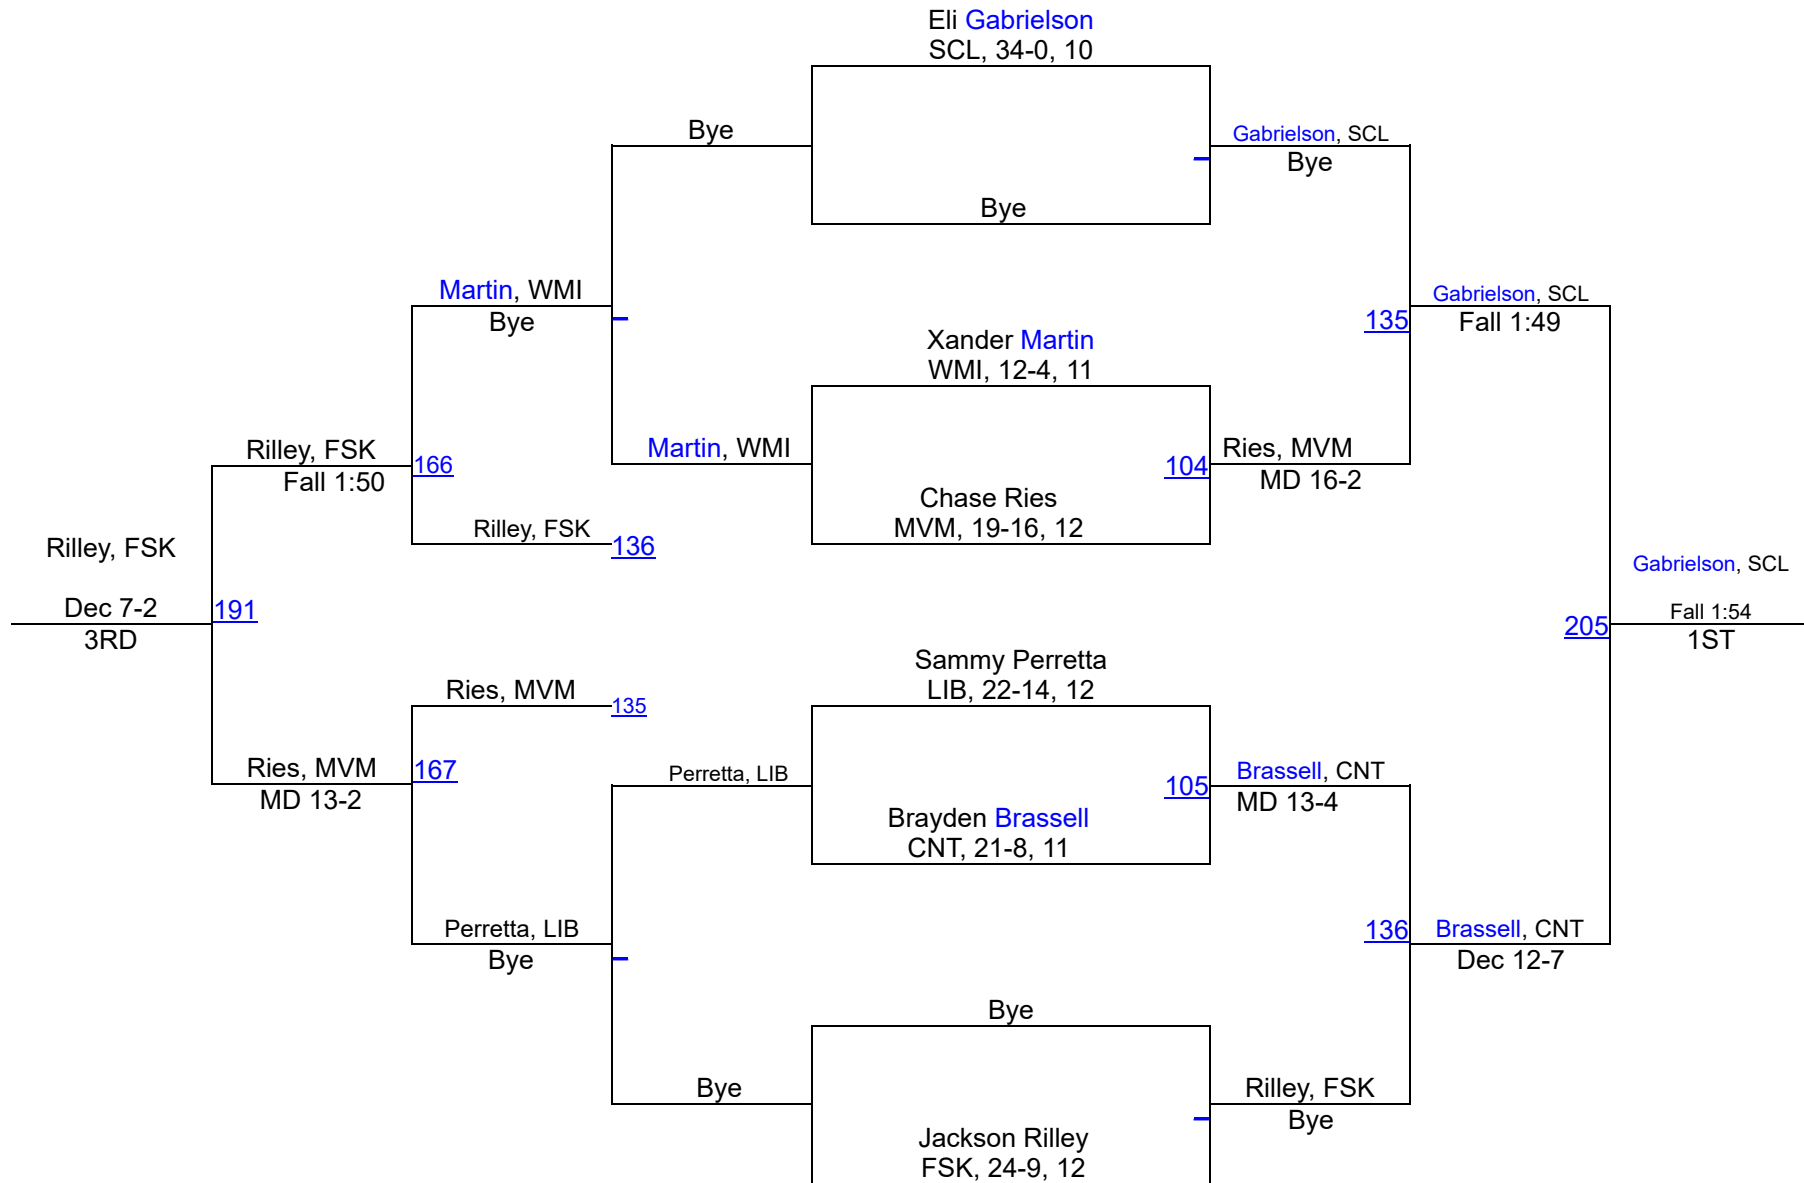

Carroll County MD Championships COED

120