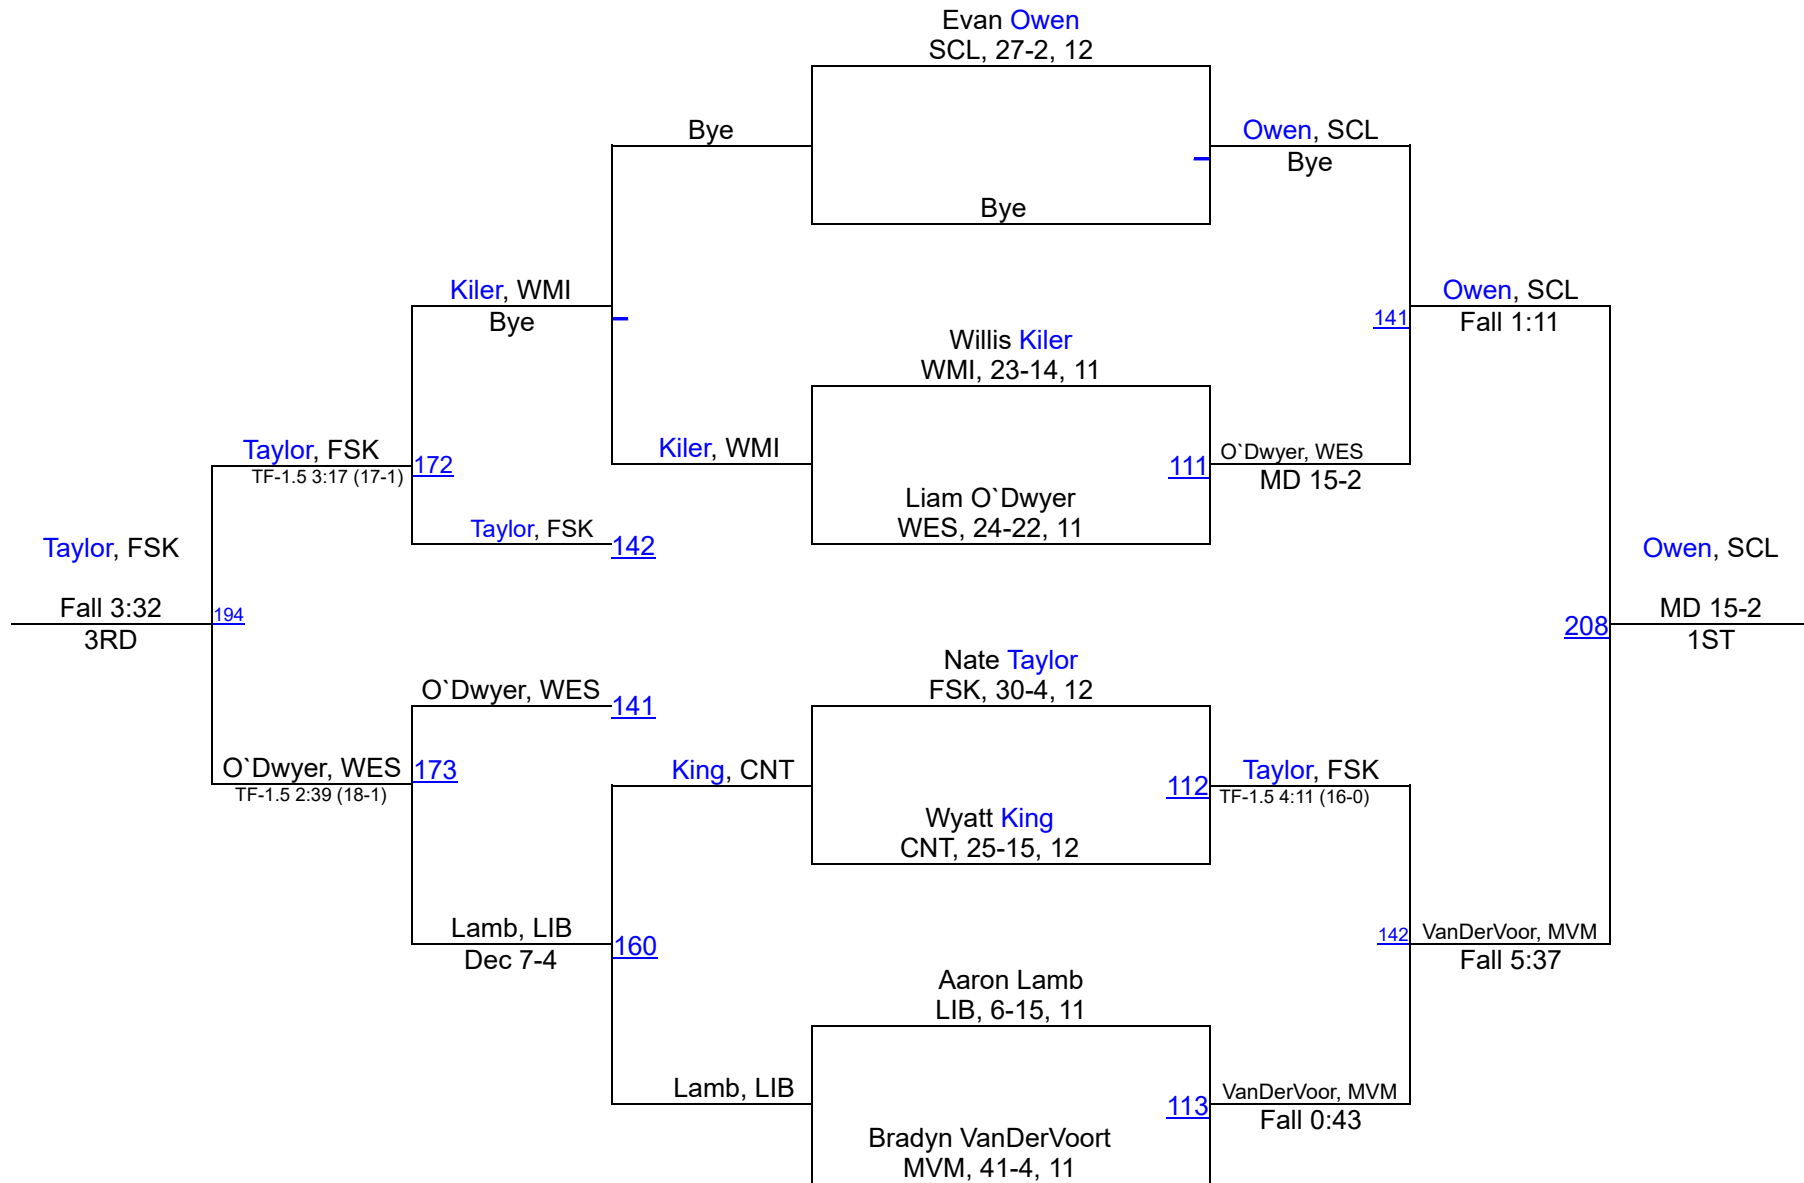

Carroll County MD Championships COED

138