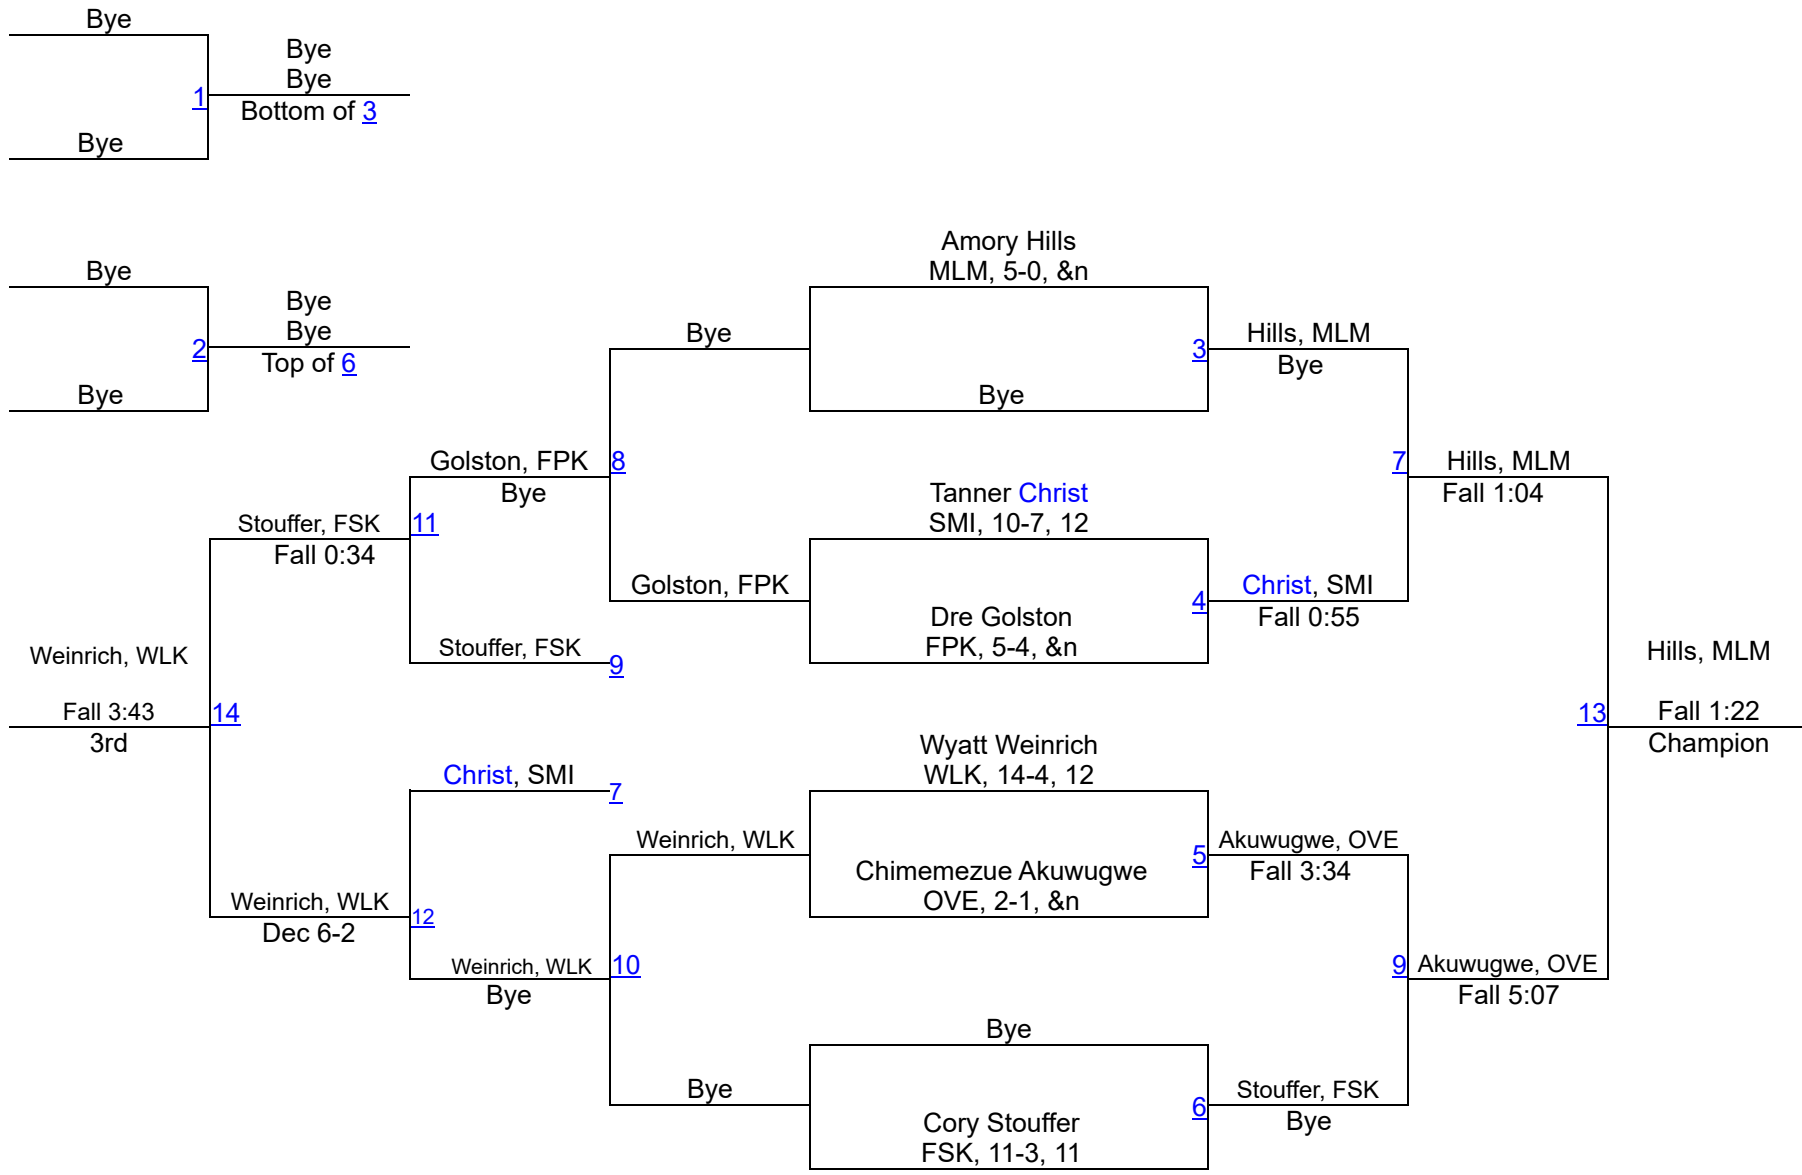

2024 Jeff Yingling Memorial Tournament

132

2024 Jeff Yingling Memorial Tournament

138

2024 Jeff Yingling Memorial Tournament

144

2024 Jeff Yingling Memorial Tournament

150

2024 Jeff Yingling Memorial Tournament

157

2024 Jeff Yingling Memorial Tournament

165

2024 Jeff Yingling Memorial Tournament

175

2024 Jeff Yingling Memorial Tournament

190

2024 Jeff Yingling Memorial Tournament

215

2024 Jeff Yingling Memorial Tournament

285

	Team	Season Team	Abbr	Count	Points
1	Walkersville, MD	Walkersville, MD (GET)	WLK	11	158.5
2	Francis Scott Key, MD	Francis Scott Key, MD (GET)	FSK	13	158.0
3	Frederick , MD	Frederick, MD (GET)	FRE	12	144.5
4	Milford Mill, MD	Milford Mill Academy, MD (GET)	MLM	10	120.5
5	Gerstell Academy, MD	Gerstell Academy, MD (GET)	GTA	4	59.0
6	Fallston, MD	Fallston, MD (GET)	FAL	9	53.0
7	Smithsburg, MD	Smithsburg, MD (GET)	SMI	7	46.0
8	Overlea, MD	Overlea, MD (GET)	OVE	4	43.0
9	Forest Park, MD	Forest Park, MD (GET)	FPK	8	12.0