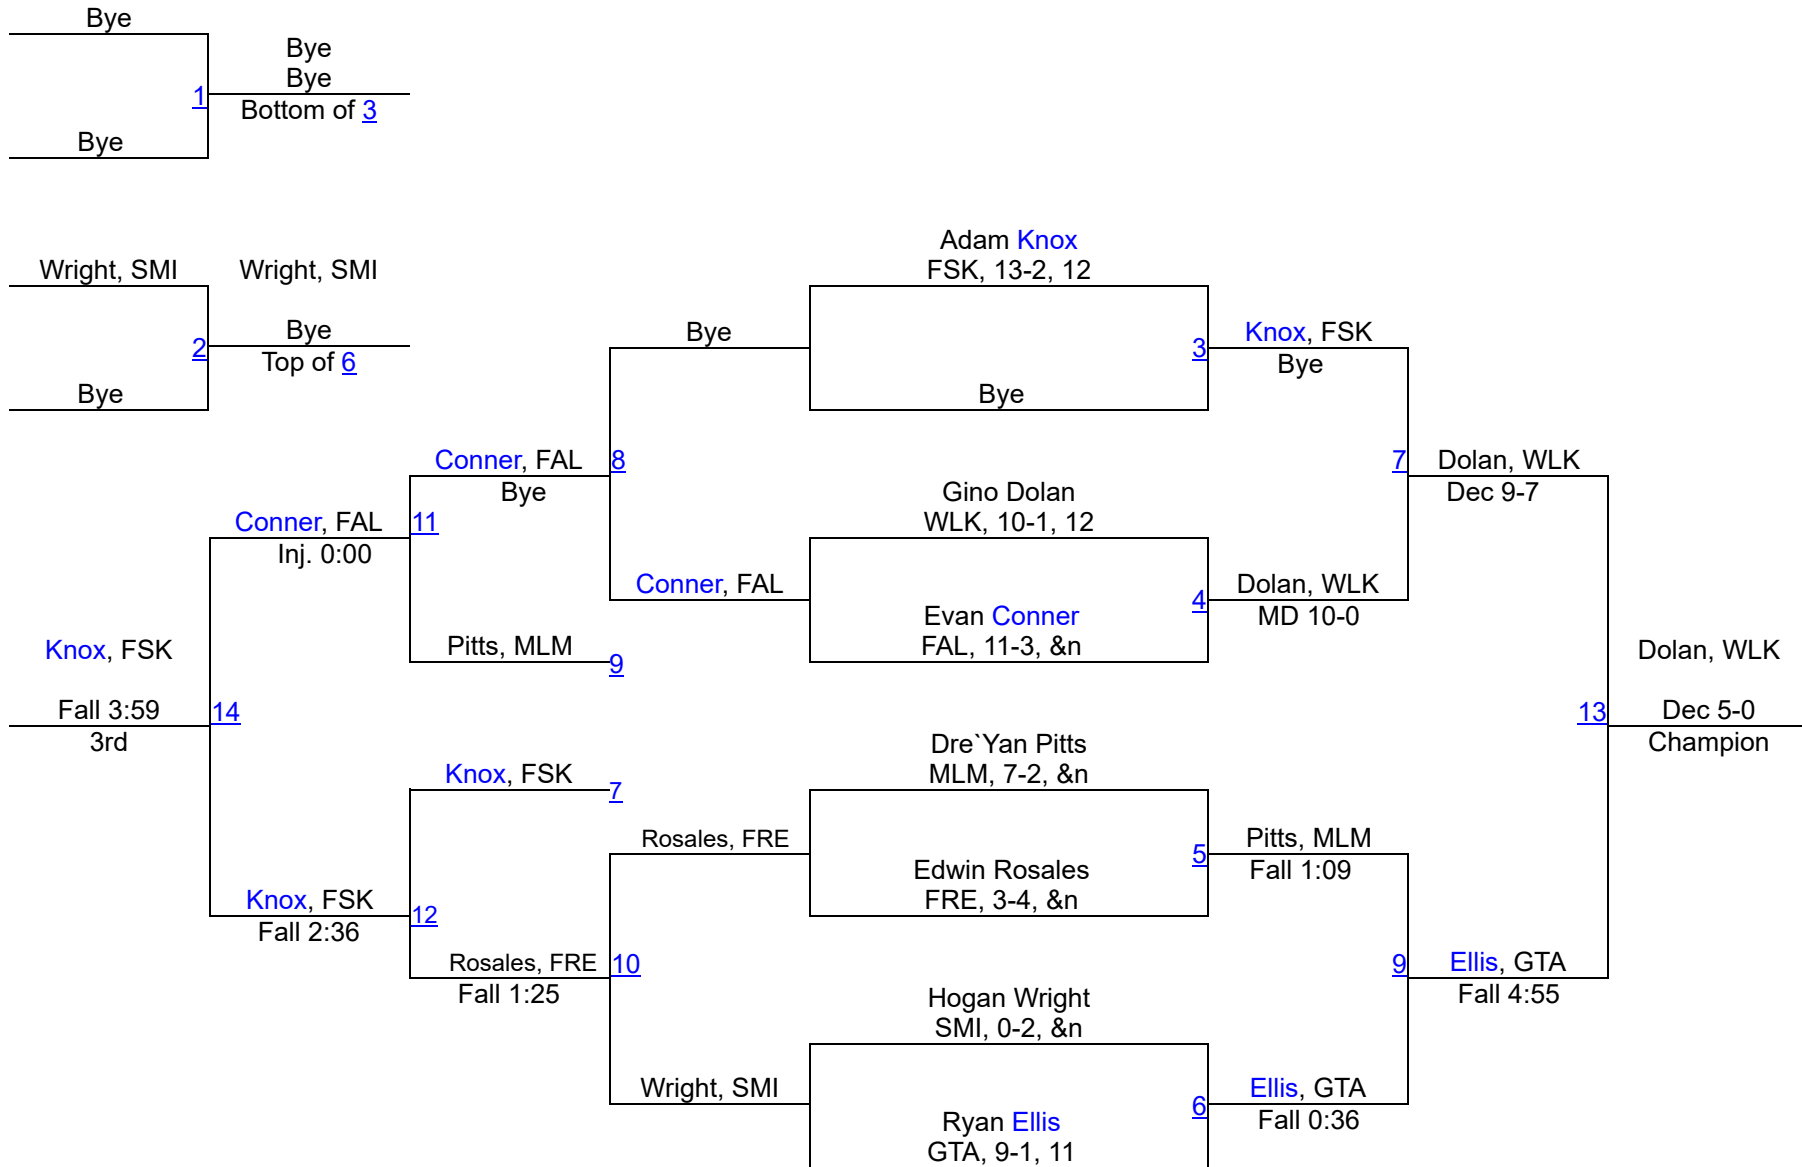

2024 Jeff Yingling Memorial Tournament

157

2024 Jeff Yingling Memorial Tournament

165

2024 Jeff Yingling Memorial Tournament

175

2024 Jeff Yingling Memorial Tournament

190