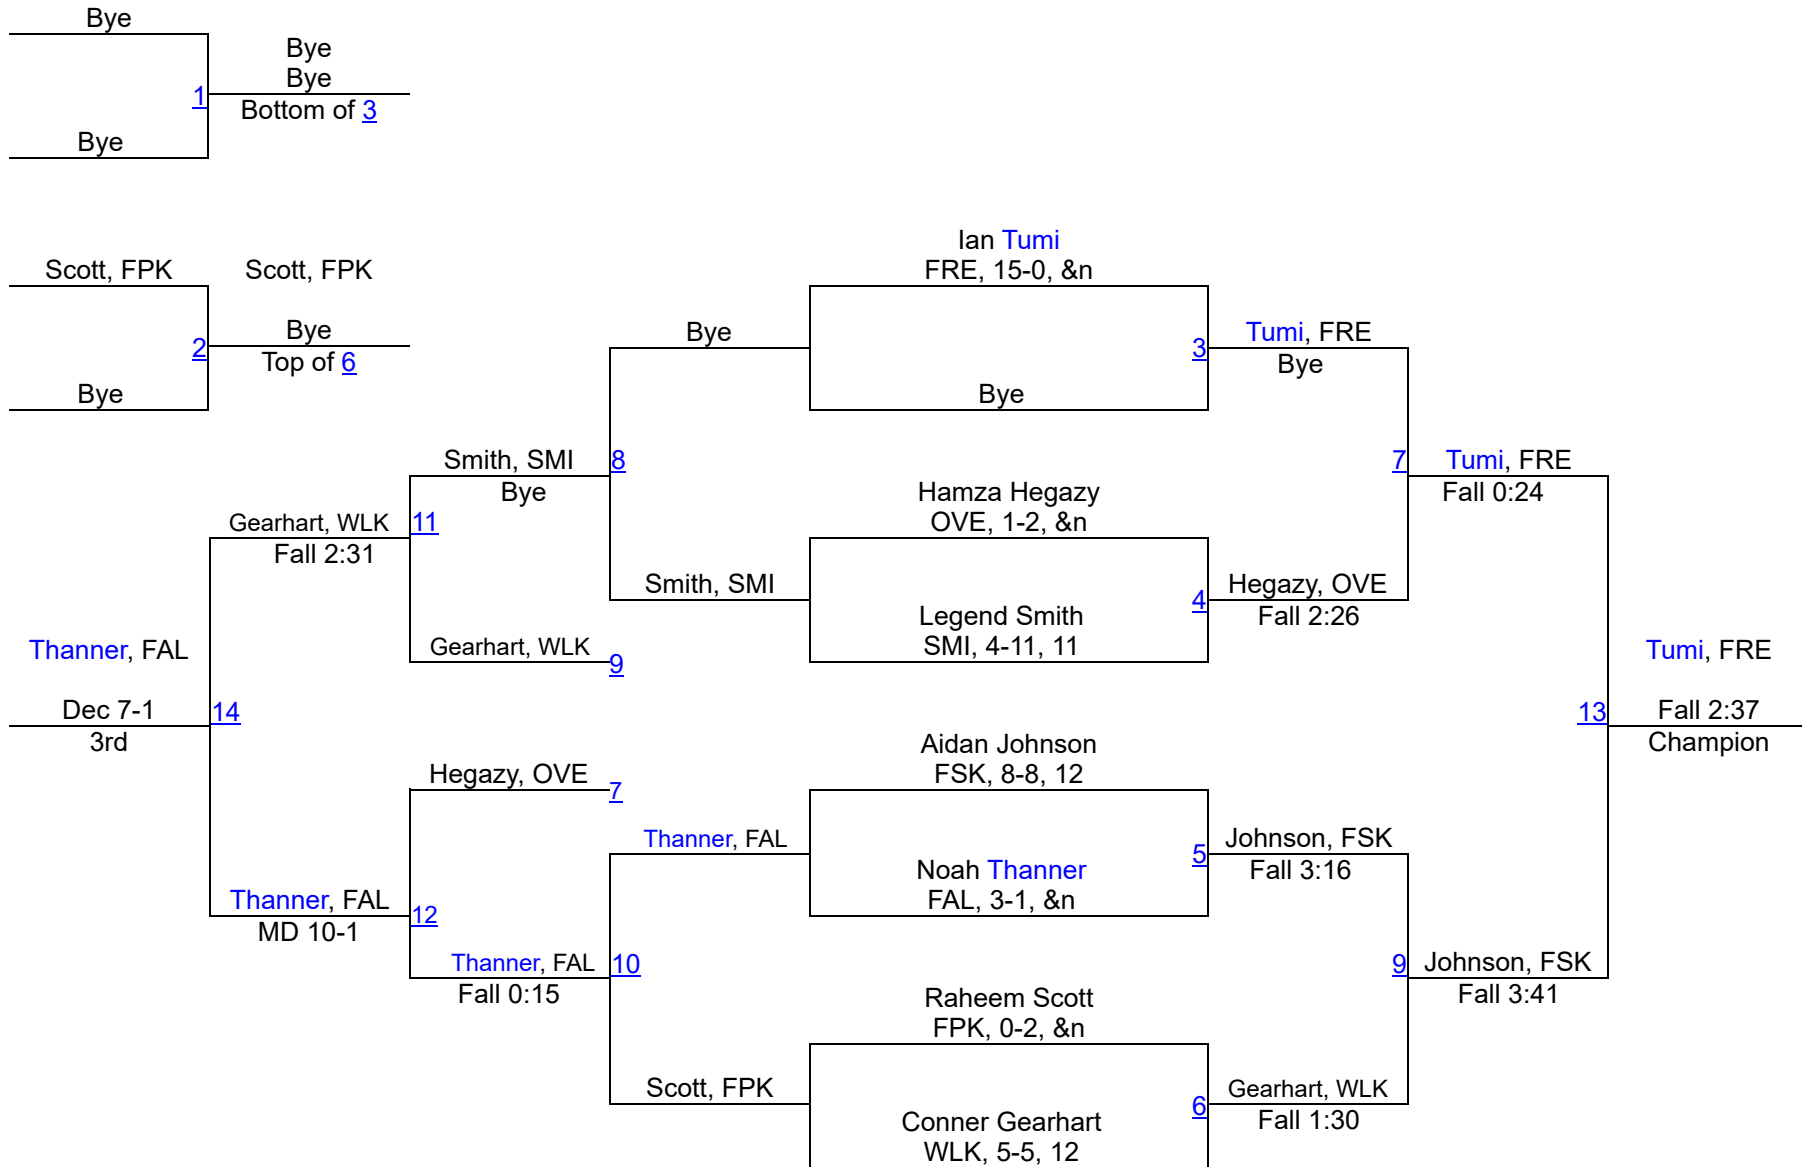

2024 Jeff Yingling Memorial Tournament

132

2024 Jeff Yingling Memorial Tournament

138

2024 Jeff Yingling Memorial Tournament

144

2024 Jeff Yingling Memorial Tournament

150

2024 Jeff Yingling Memorial Tournament

157

2024 Jeff Yingling Memorial Tournament

165

2024 Jeff Yingling Memorial Tournament

175

2024 Jeff Yingling Memorial Tournament

190

2024 Jeff Yingling Memorial Tournament

215

2024 Jeff Yingling Memorial Tournament

285

	Team	Season Team	Abbr	Count	Points
1	Walkersville, MD	Walkersville, MD (GET)	WLK	11	158.5
2	Francis Scott Key, MD	Francis Scott Key, MD (GET)	FSK	13	158.0
3	Frederick , MD	Frederick, MD (GET)	FRE	12	144.5
4	Milford Mill, MD	Milford Mill Academy, MD (GET)	MLM	10	120.5
5	Gerstell Academy, MD	Gerstell Academy, MD (GET)	GTA	4	59.0
6	Fallston, MD	Fallston, MD (GET)	FAL	9	53.0
7	Smithsburg, MD	Smithsburg, MD (GET)	SMI	7	46.0
8	Overlea, MD	Overlea, MD (GET)	OVE	4	43.0
9	Forest Park, MD	Forest Park, MD (GET)	FPK	8	12.0