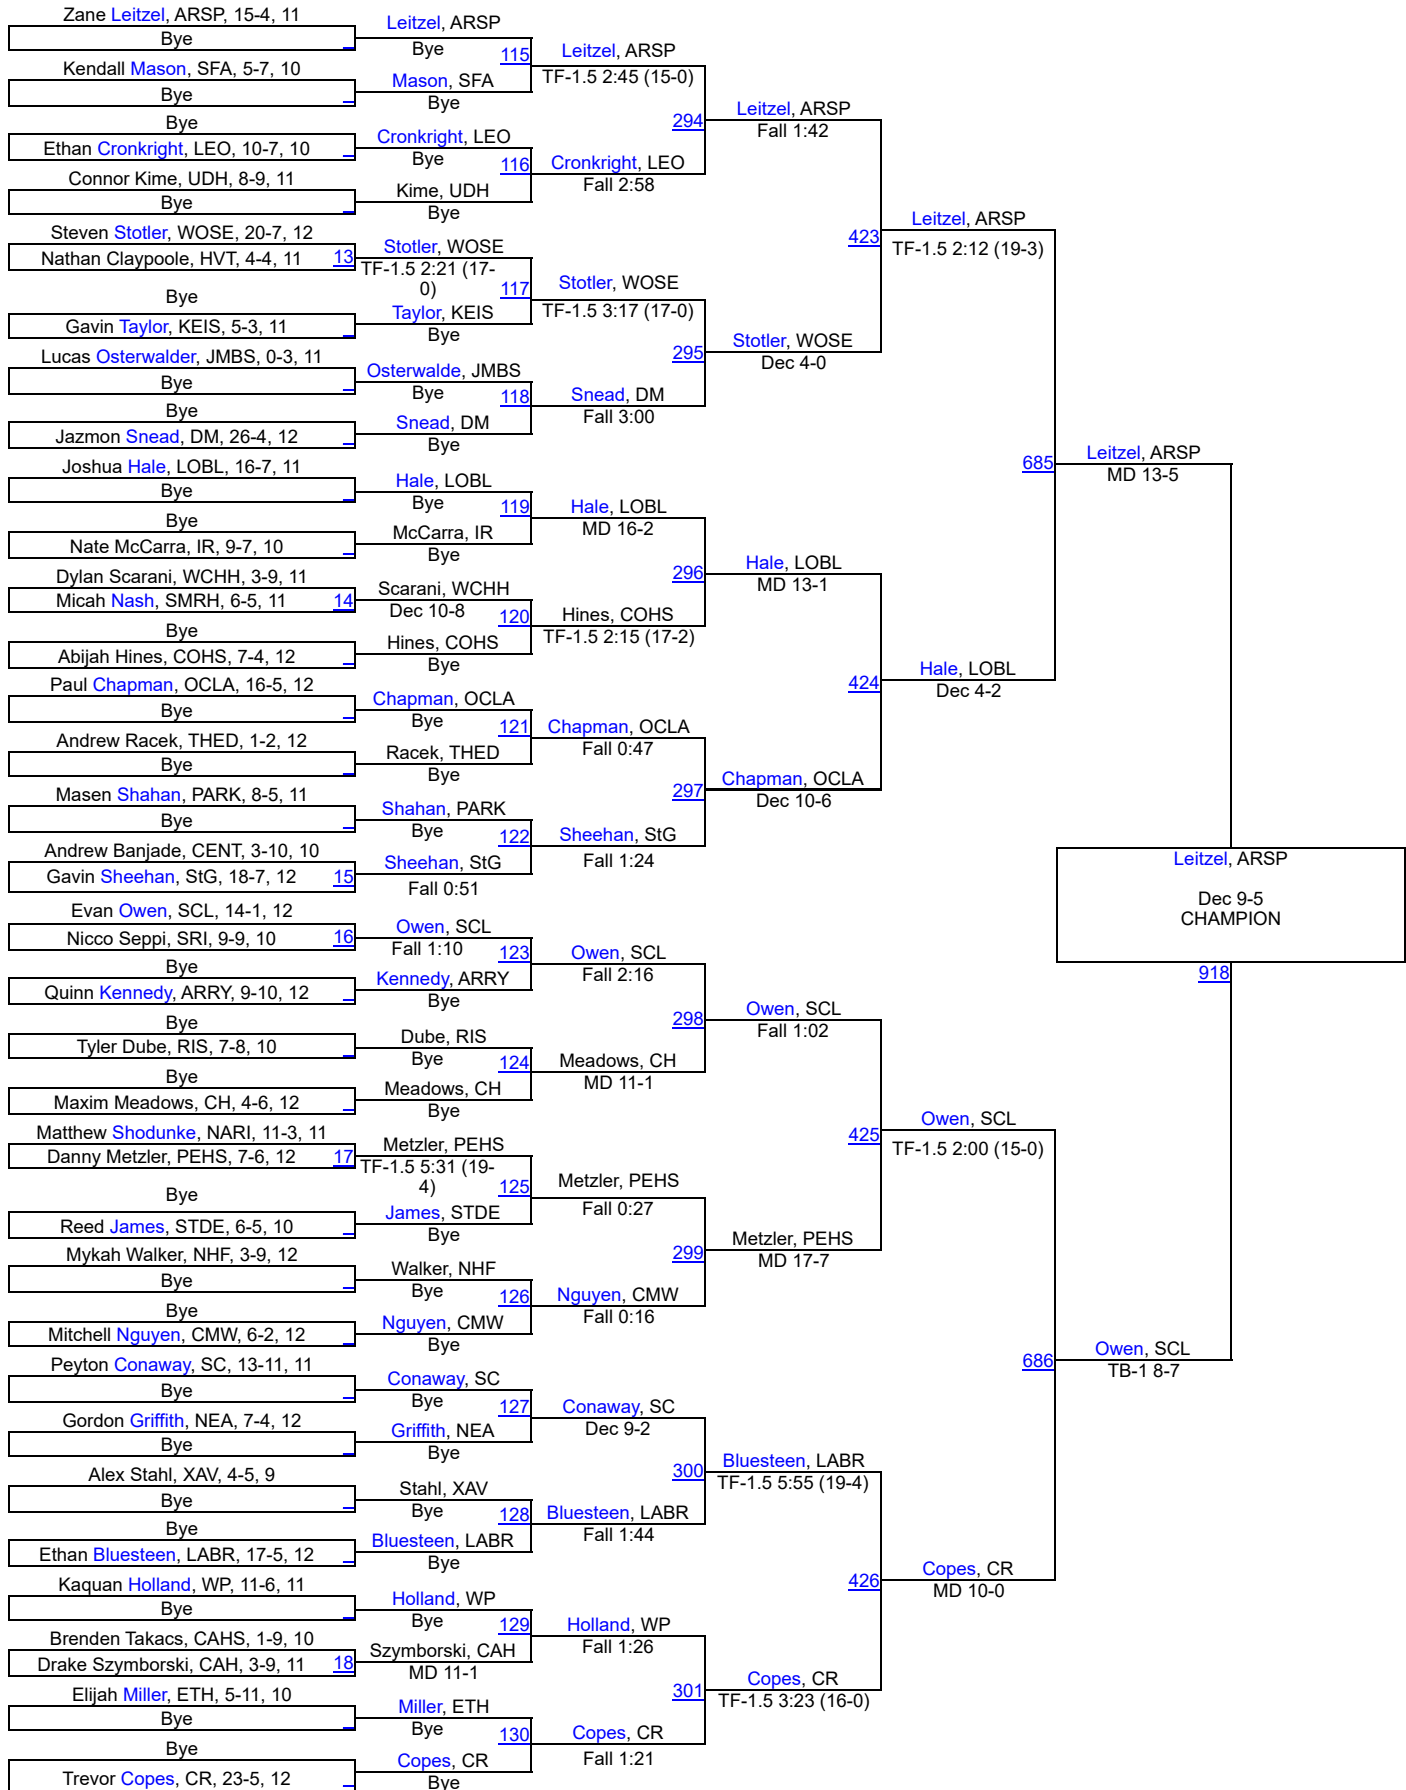

War on the Shore

War on the Shore

113

War on the Shore

120

War on the Shore

126

War on the Shore

132

Zang, ARSP	Fall 4:00	778	Stewart, HUNT	Cornish, PARK	Fall 2:05	602	Gannon, CH	288	Bye	Stefko, SMRH	Bye	Bye	Bye
		683		422							Stefko, SMRH	99	

War on the Shore

138

War on the Shore

War on the Shore

150

War on the Shore

War on the Shore

165

War on the Shore

175

War on the Shore

War on the Shore

215