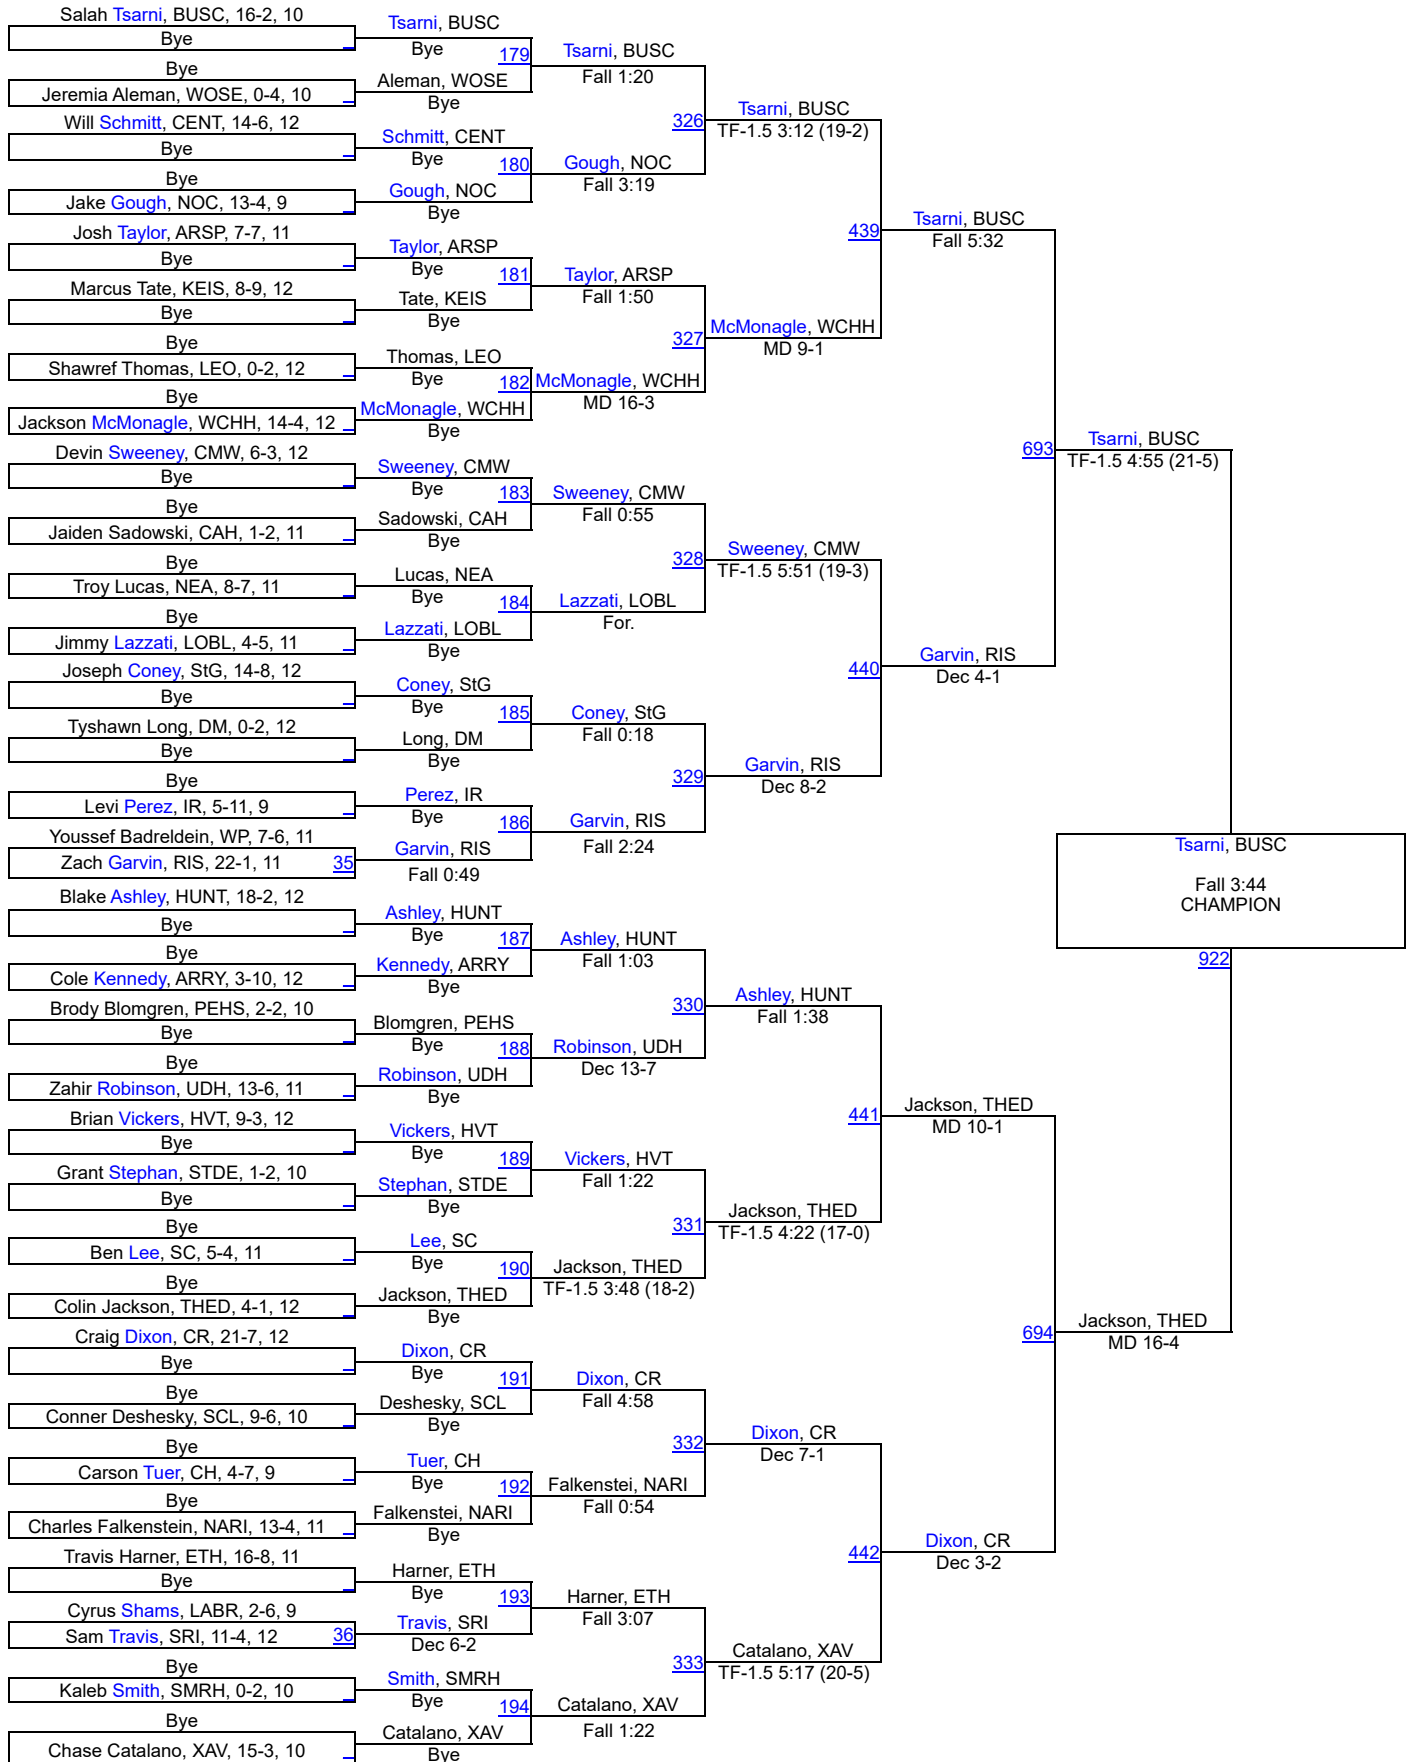

War on the Shore

War on the Shore

113

War on the Shore

120

War on the Shore

126

War on the Shore

132

Zang, ARSP	Fall 4:00	778	Stewart, HUNT	Cornish, PARK	Fall 2:05	602	Gannon, CH	288	Bye	Stefko, SMRH	Bye	Bye	Bye
		683		422							Stefko, SMRH	99	

War on the Shore

138

War on the Shore

War on the Shore

150

War on the Shore

War on the Shore

165

War on the Shore

175

War on the Shore

War on the Shore

215