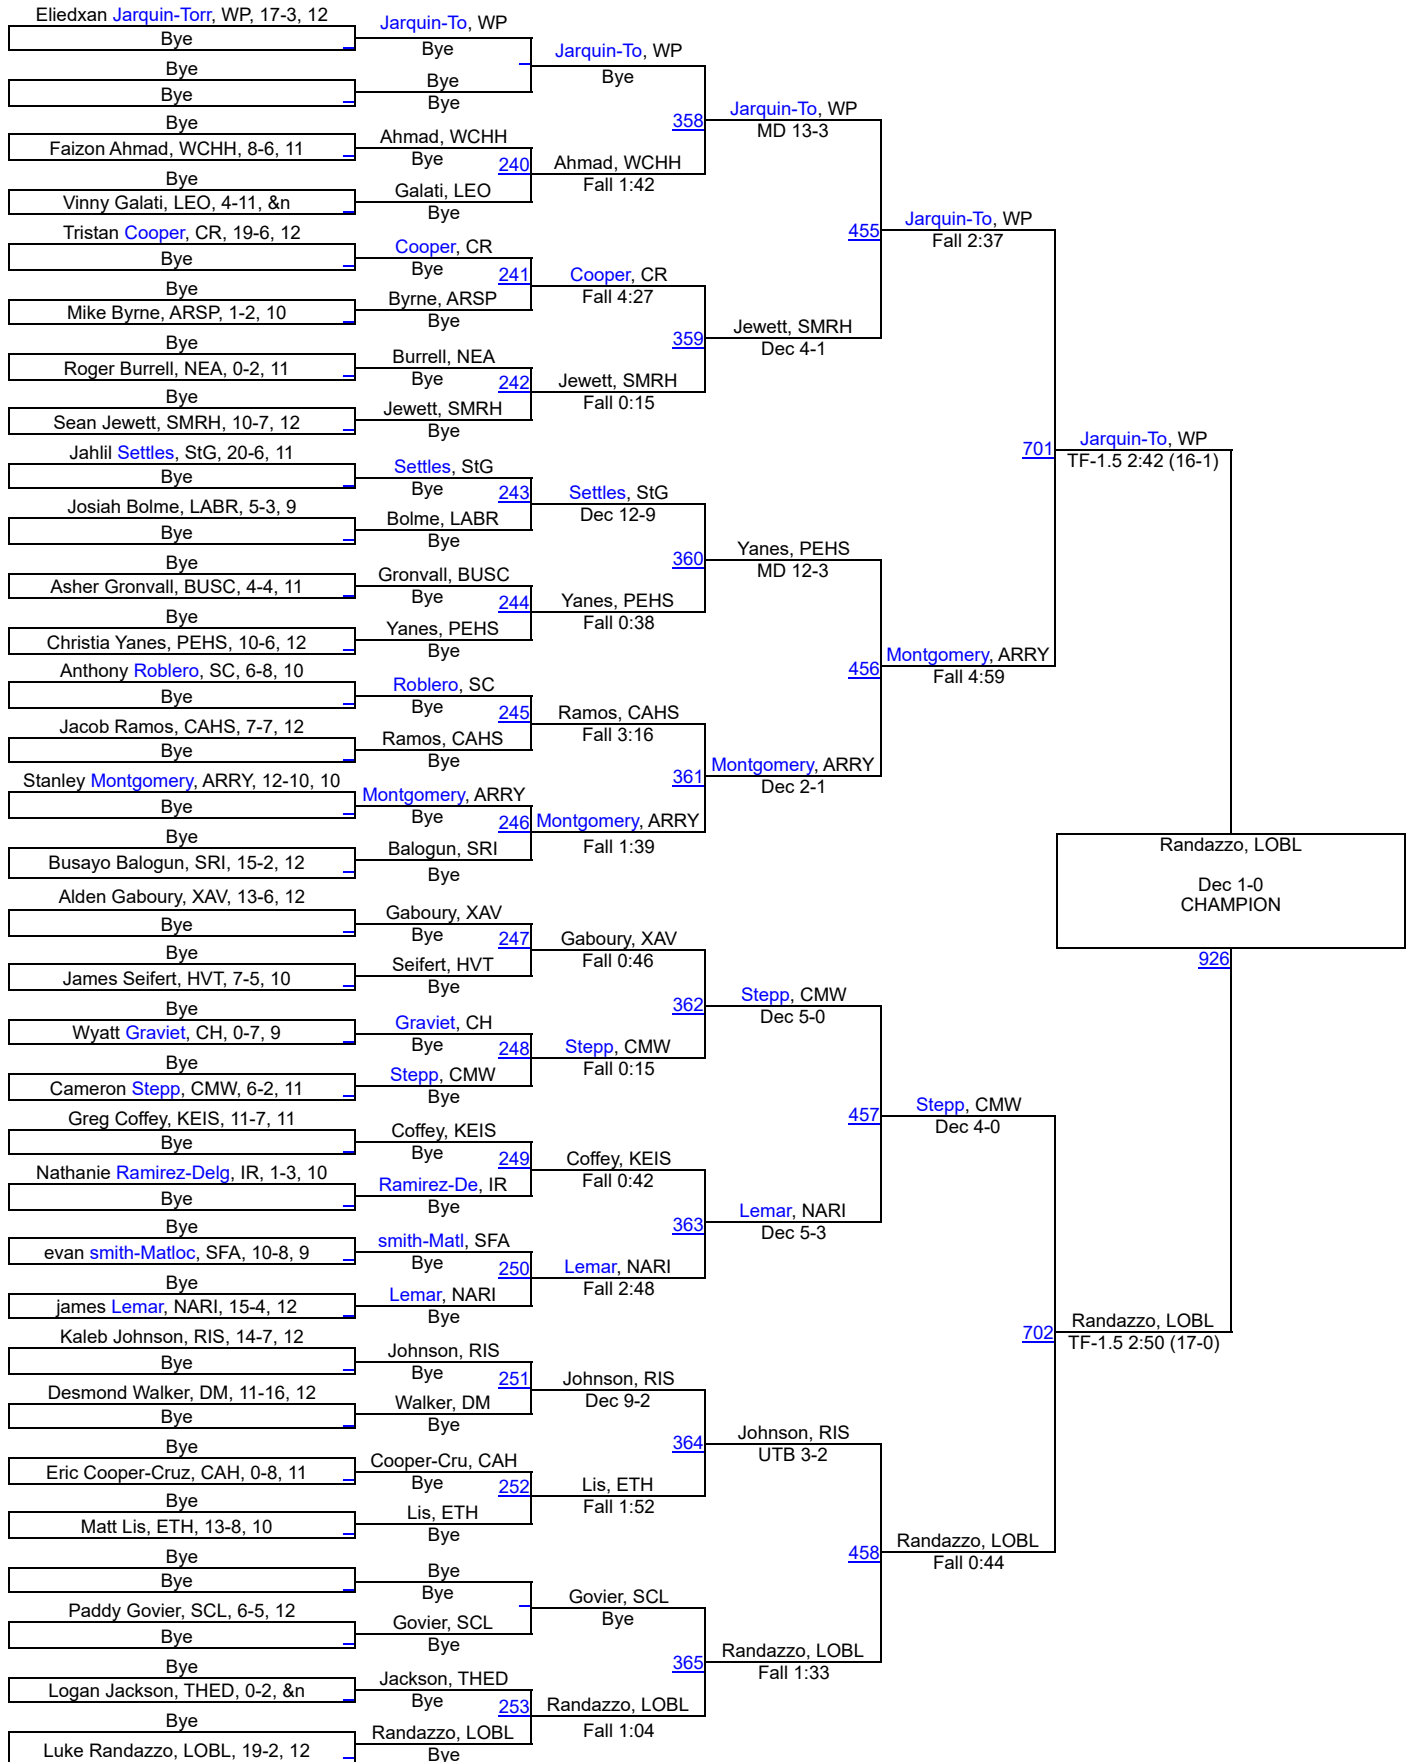

War on the Shore

285