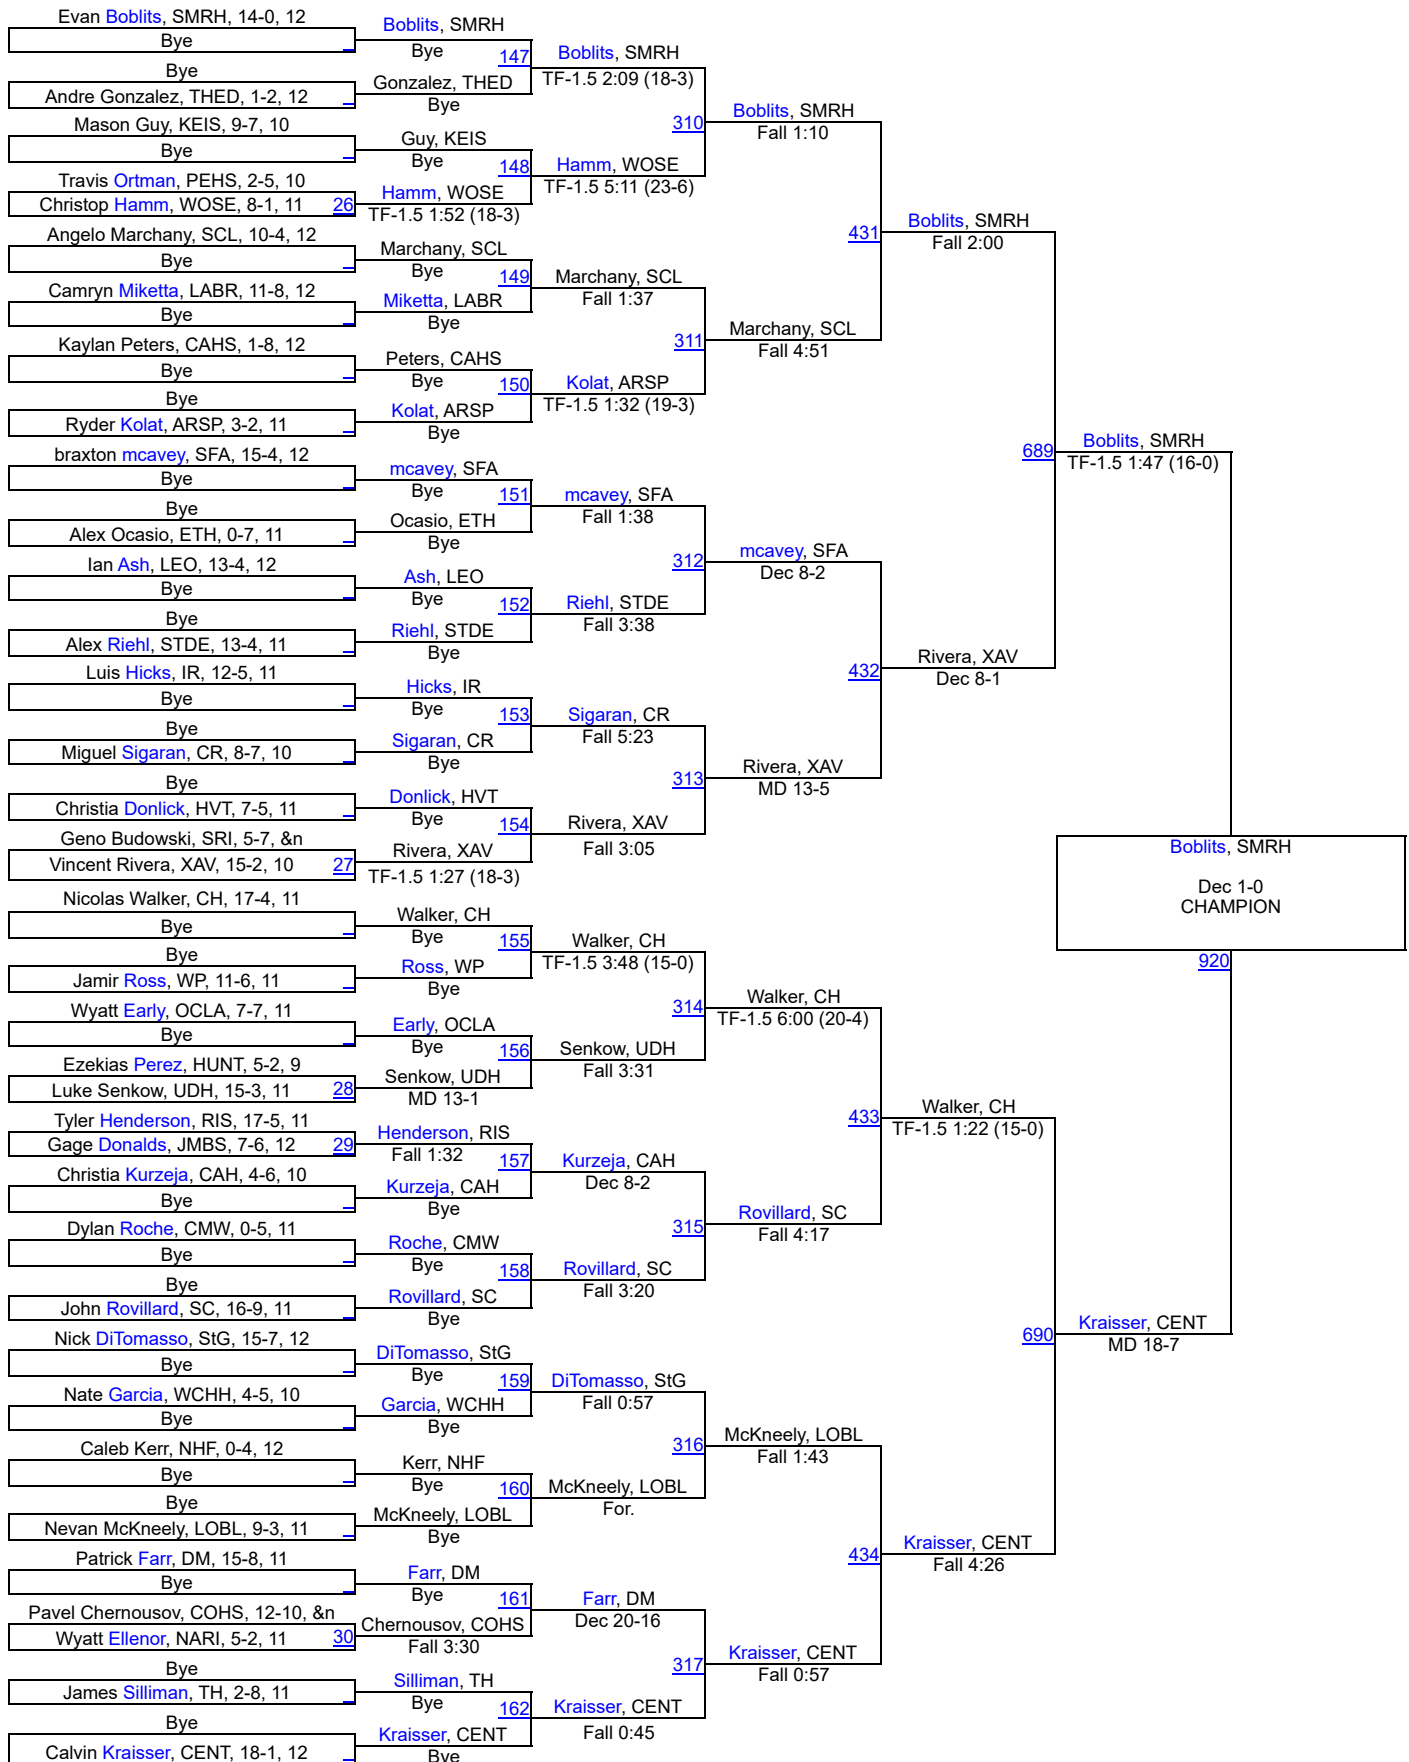

War on the Shore

War on the Shore

113

War on the Shore

120

War on the Shore

126

War on the Shore

132

Zang, ARSP	Fall 4:00	778	Stewart, HUNT	Cornish, PARK	Fall 2:05	602	Gannon, CH	288	Bye	Stefko, SMRH	Bye	Bye	Bye
		683		422							Stefko, SMRH	99	

War on the Shore

138

War on the Shore

War on the Shore

150

War on the Shore

War on the Shore

165

War on the Shore

175

War on the Shore

War on the Shore

215