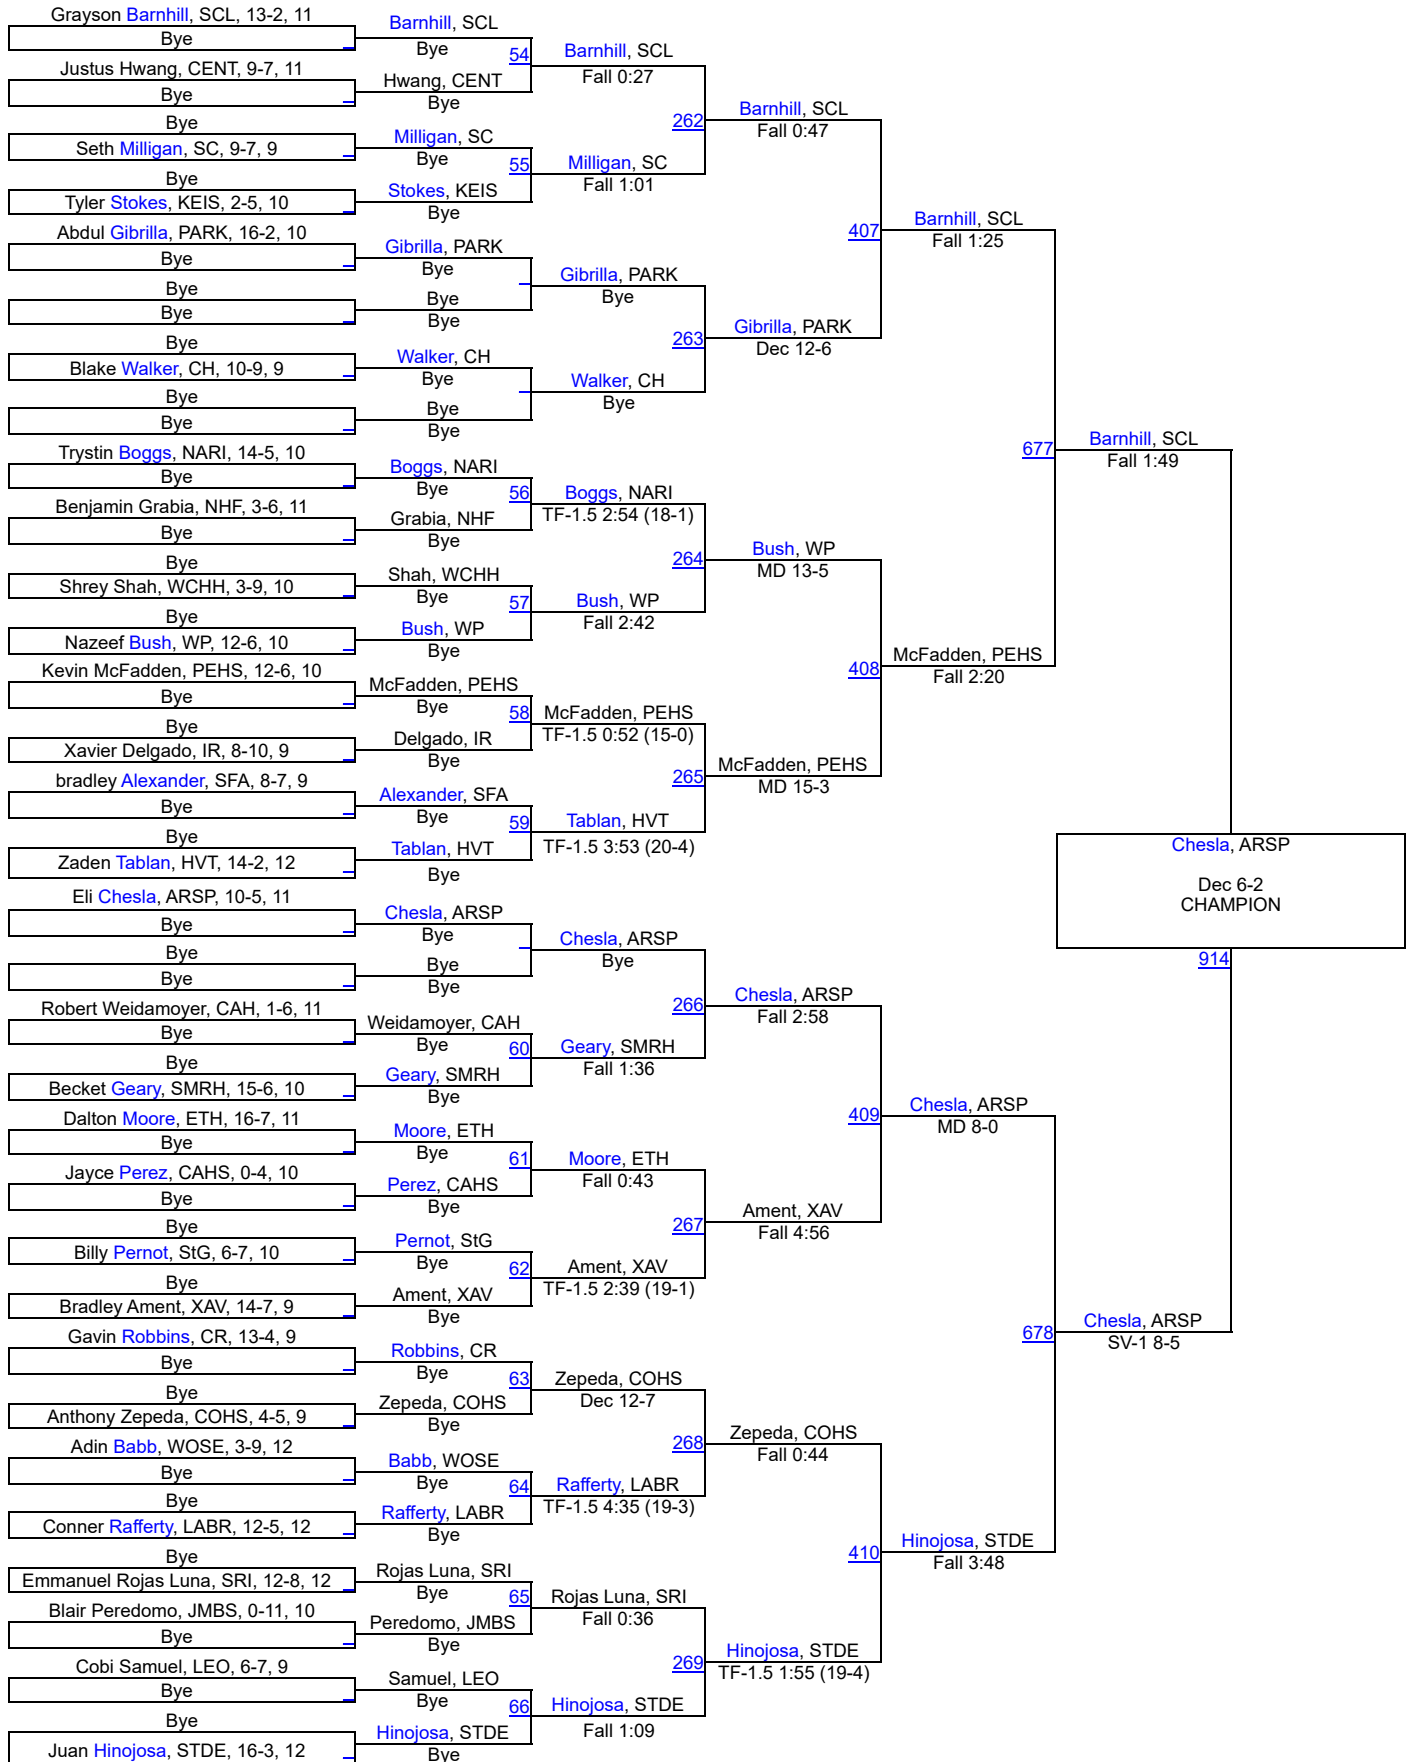

War on the Shore

War on the Shore

113

War on the Shore

120

War on the Shore

126

War on the Shore

132

Zang, ARSP	Fall 4:00	778	Stewart, HUNT	Cornish, PARK	Fall 2:05	602	Gannon, CH	288	Bye	Stefko, SMRH	Bye	Bye	Bye
		683		422							Stefko, SMRH	99	

War on the Shore

138

War on the Shore

War on the Shore

150

War on the Shore

War on the Shore

165

War on the Shore

175

War on the Shore

War on the Shore

215