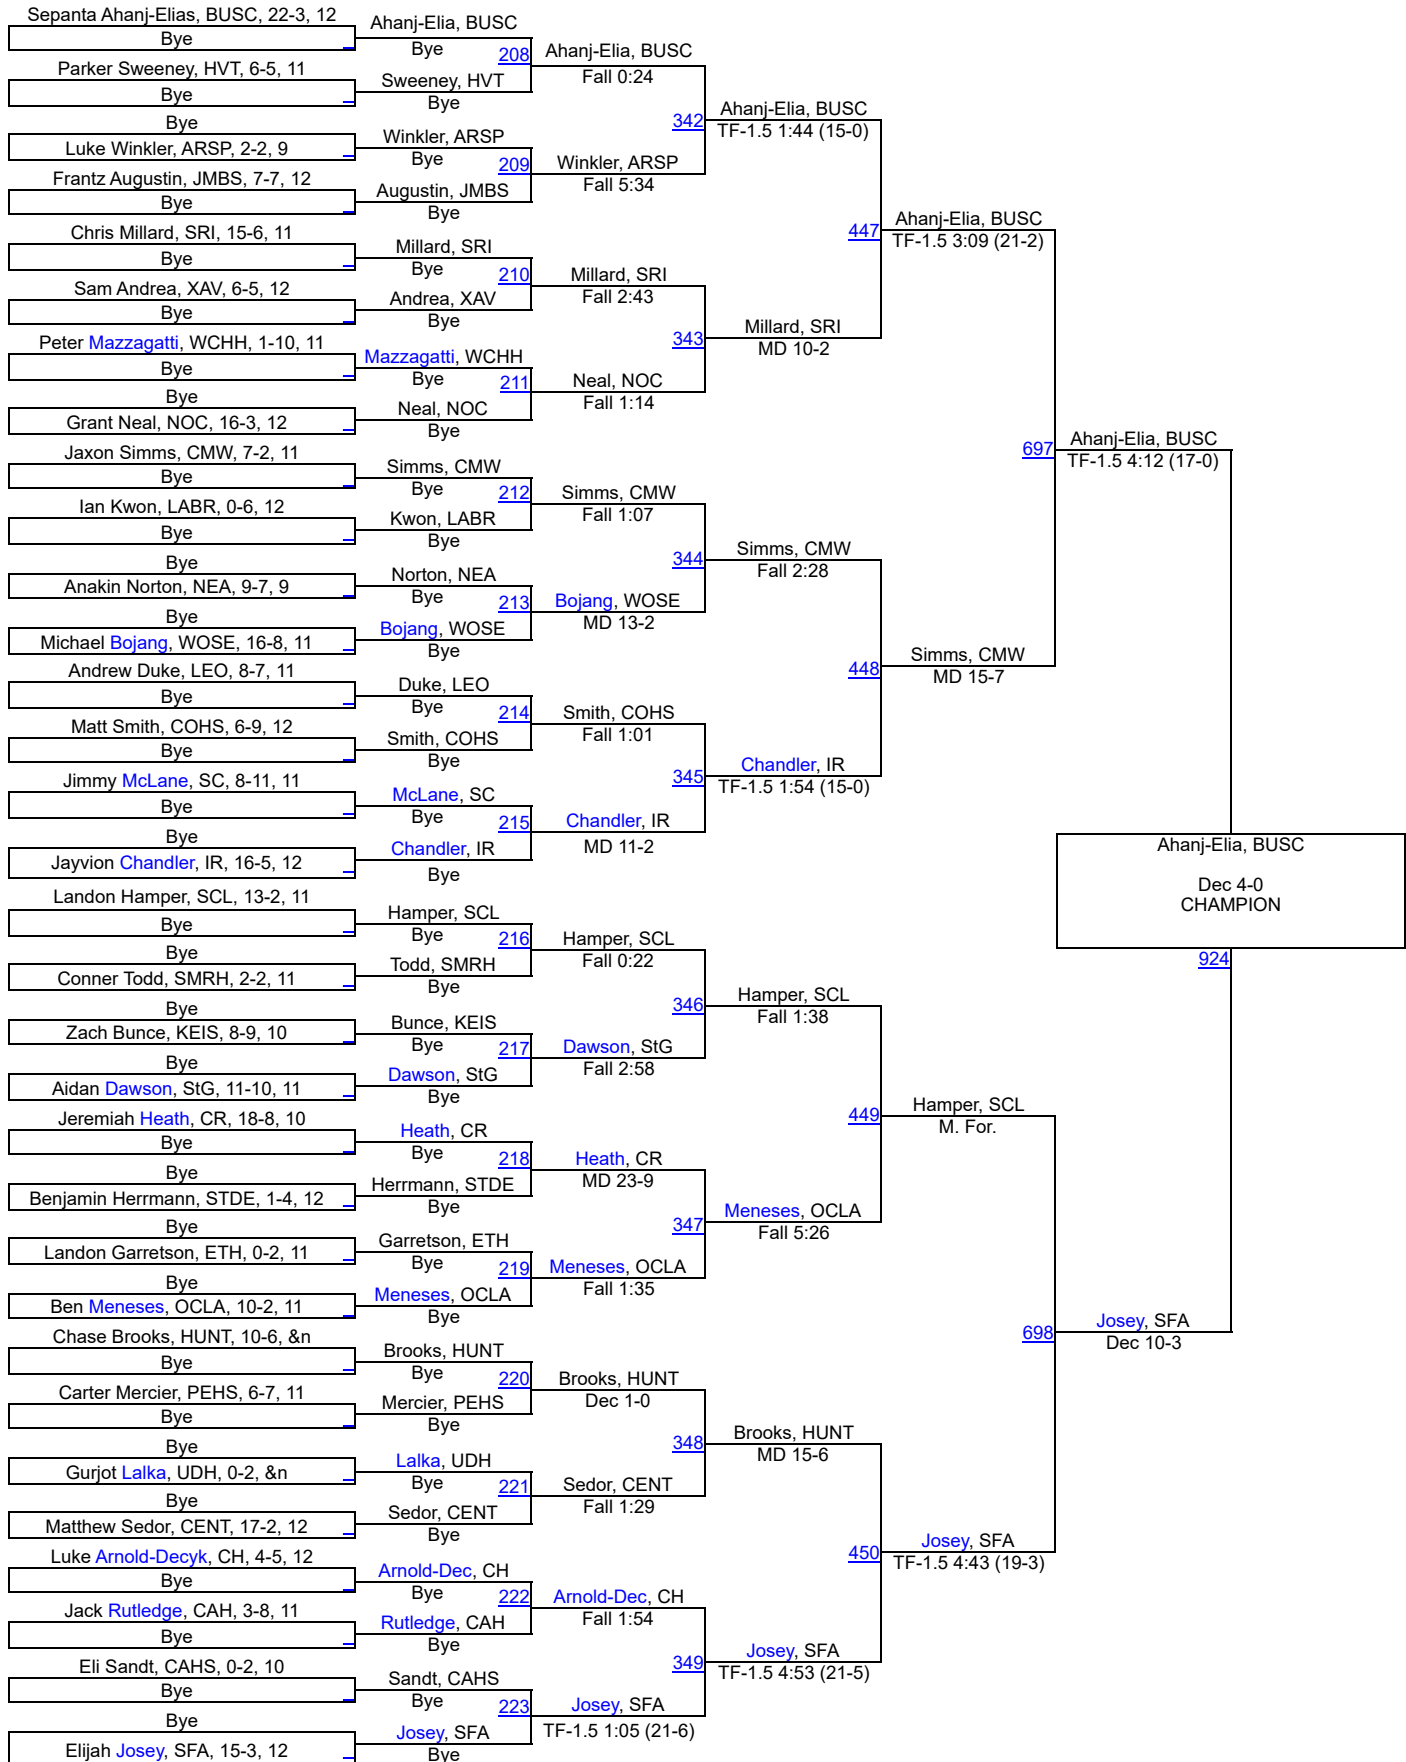

War on the Shore

War on the Shore

113

War on the Shore

120

War on the Shore

126

War on the Shore

132

Zang, ARSP	Fall 4:00	778	Stewart, HUNT	Cornish, PARK	Fall 2:05	602	Gannon, CH	288	Bye	Stefko, SMRH	Bye	Bye	Bye
		683		422							Stefko, SMRH	99	

War on the Shore

138

War on the Shore

War on the Shore

150

War on the Shore

War on the Shore

165

War on the Shore

175

War on the Shore

War on the Shore

215