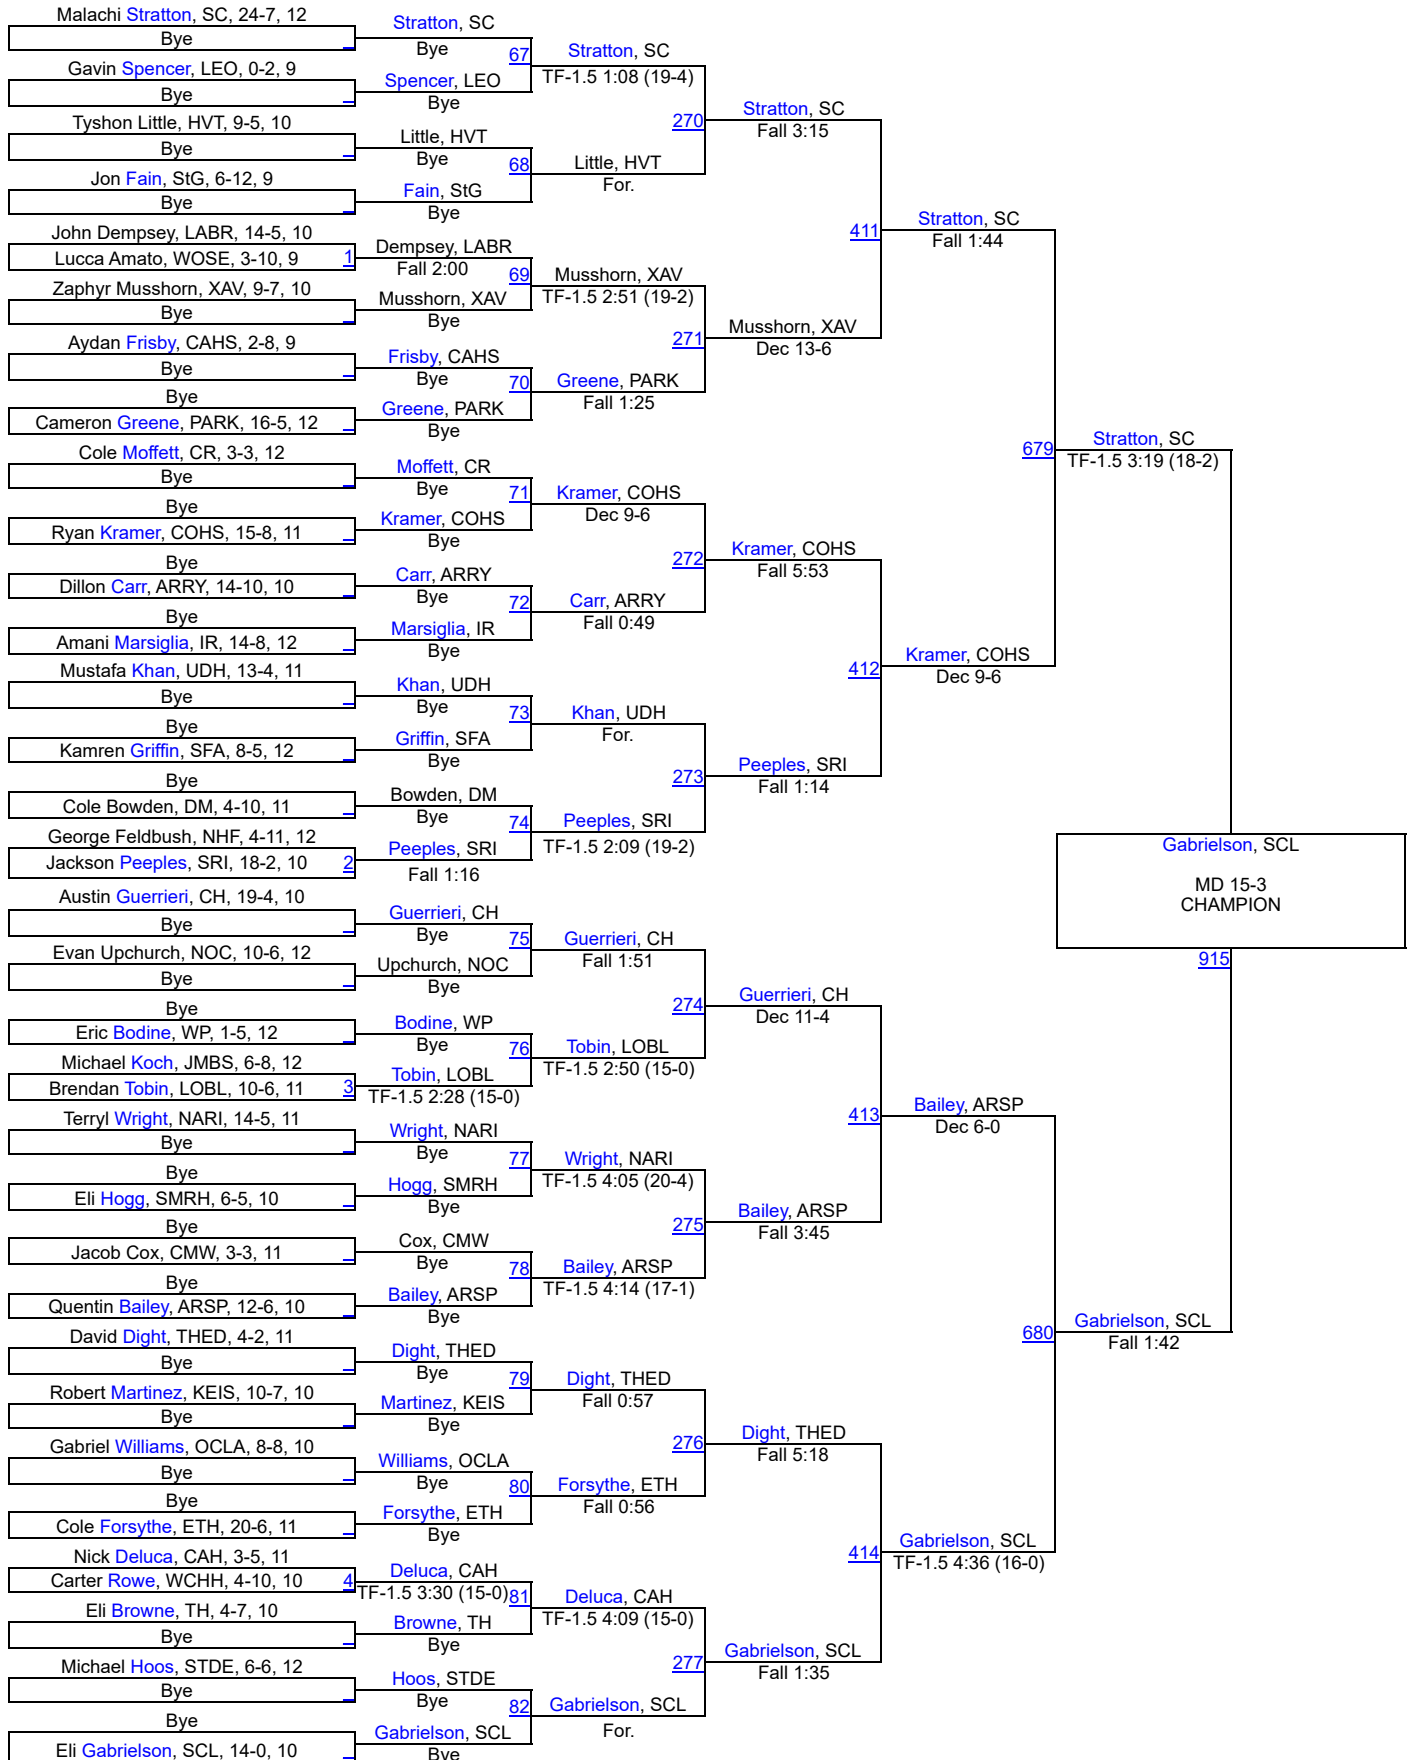

War on the Shore

War on the Shore

113

War on the Shore

120

War on the Shore

126

War on the Shore

132

Zang, ARSP	Fall 4:00	778	Stewart, HUNT	Cornish, PARK	Fall 2:05	602	Gannon, CH	288	Bye	Stefko, SMRH	Bye	Bye	Bye
		683		422							Stefko, SMRH	99	

War on the Shore

138

War on the Shore

War on the Shore

150

War on the Shore

War on the Shore

165

War on the Shore

175

War on the Shore

War on the Shore

215