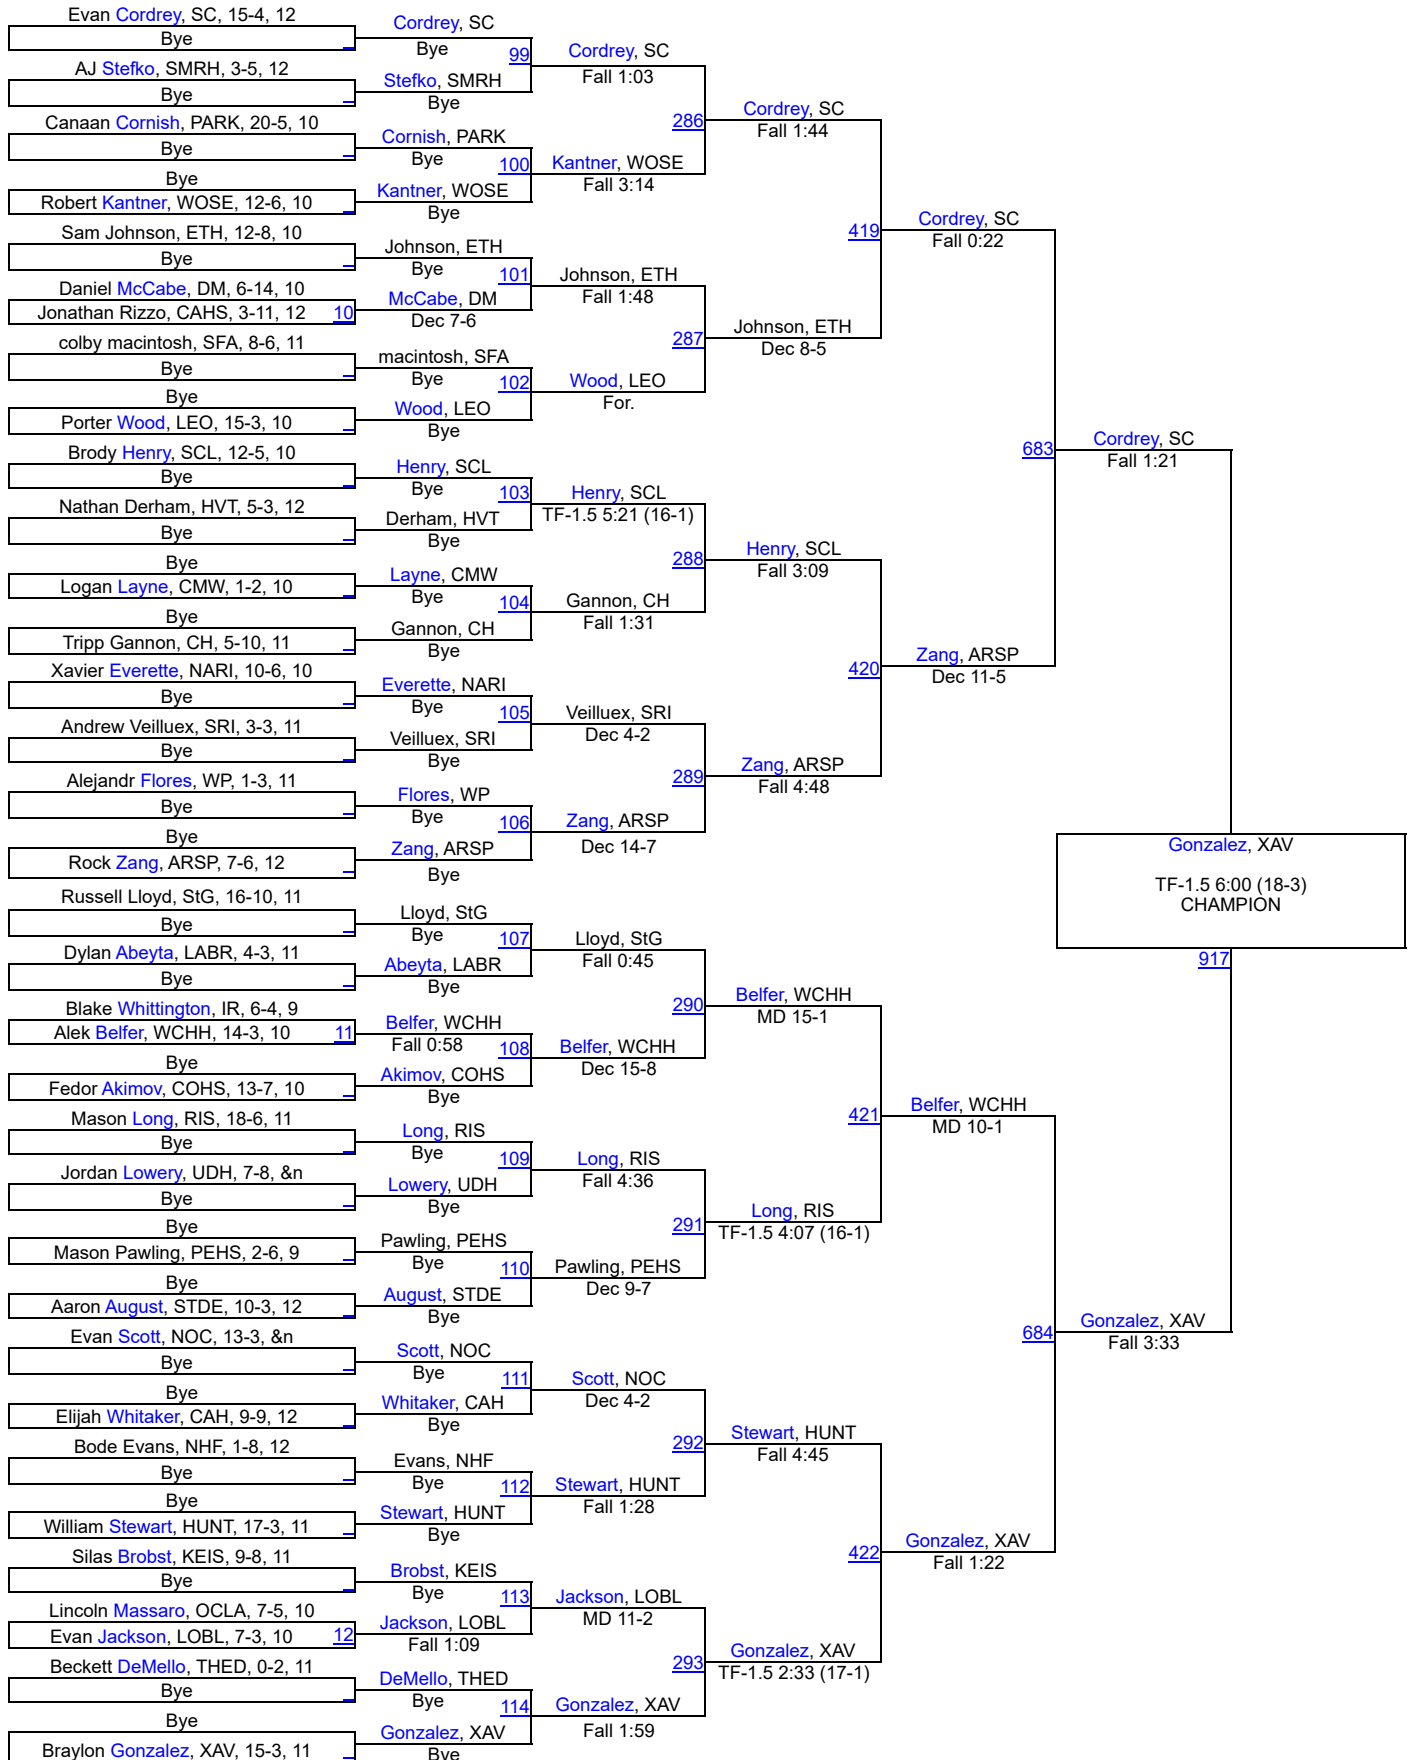

War on the Shore

War on the Shore

113

War on the Shore

120

War on the Shore

126

War on the Shore

132

Zang, ARSP	Fall 4:00	778	Stewart, HUNT	Cornish, PARK	Fall 2:05	602	Gannon, CH	288	Bye	Stefko, SMRH	Bye	Bye	Bye
		683		422							Stefko, SMRH	99	

War on the Shore

138

War on the Shore

War on the Shore

150

War on the Shore

War on the Shore

165

War on the Shore

175

War on the Shore

War on the Shore

215