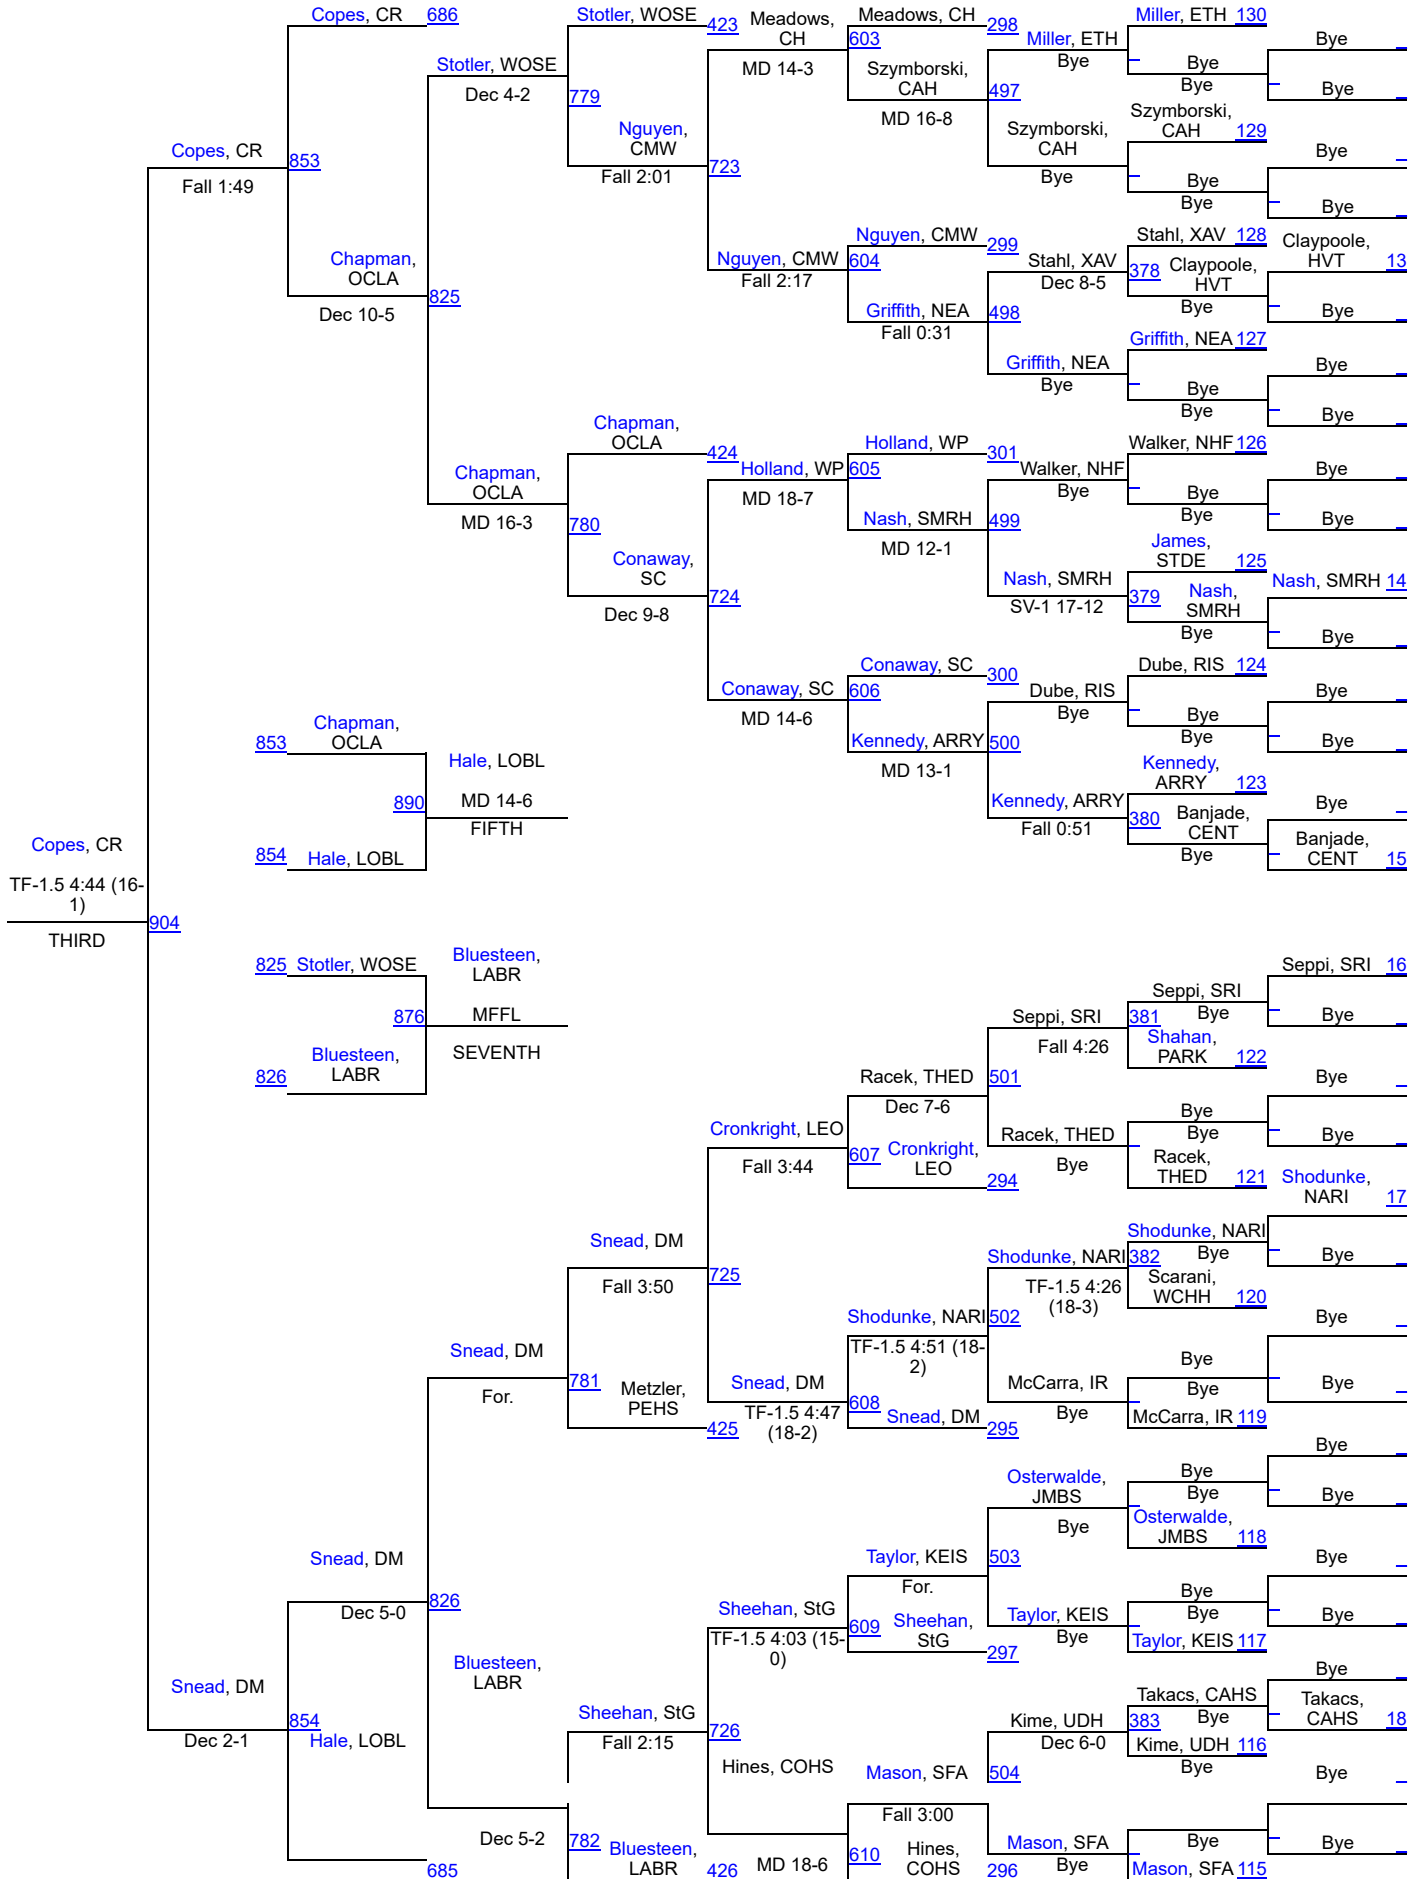

War on the Shore

War on the Shore

113

War on the Shore

120

War on the Shore

126

War on the Shore

132

Zang, ARSP	Fall 4:00	778	Stewart, HUNT	Cornish, PARK	Fall 2:05	602	Gannon, CH	288	Bye	Stefko, SMRH	Bye	Bye	Bye
		683		422							Stefko, SMRH	99	

War on the Shore

138

War on the Shore

War on the Shore

150

War on the Shore

War on the Shore

165

War on the Shore

175

War on the Shore

War on the Shore

215