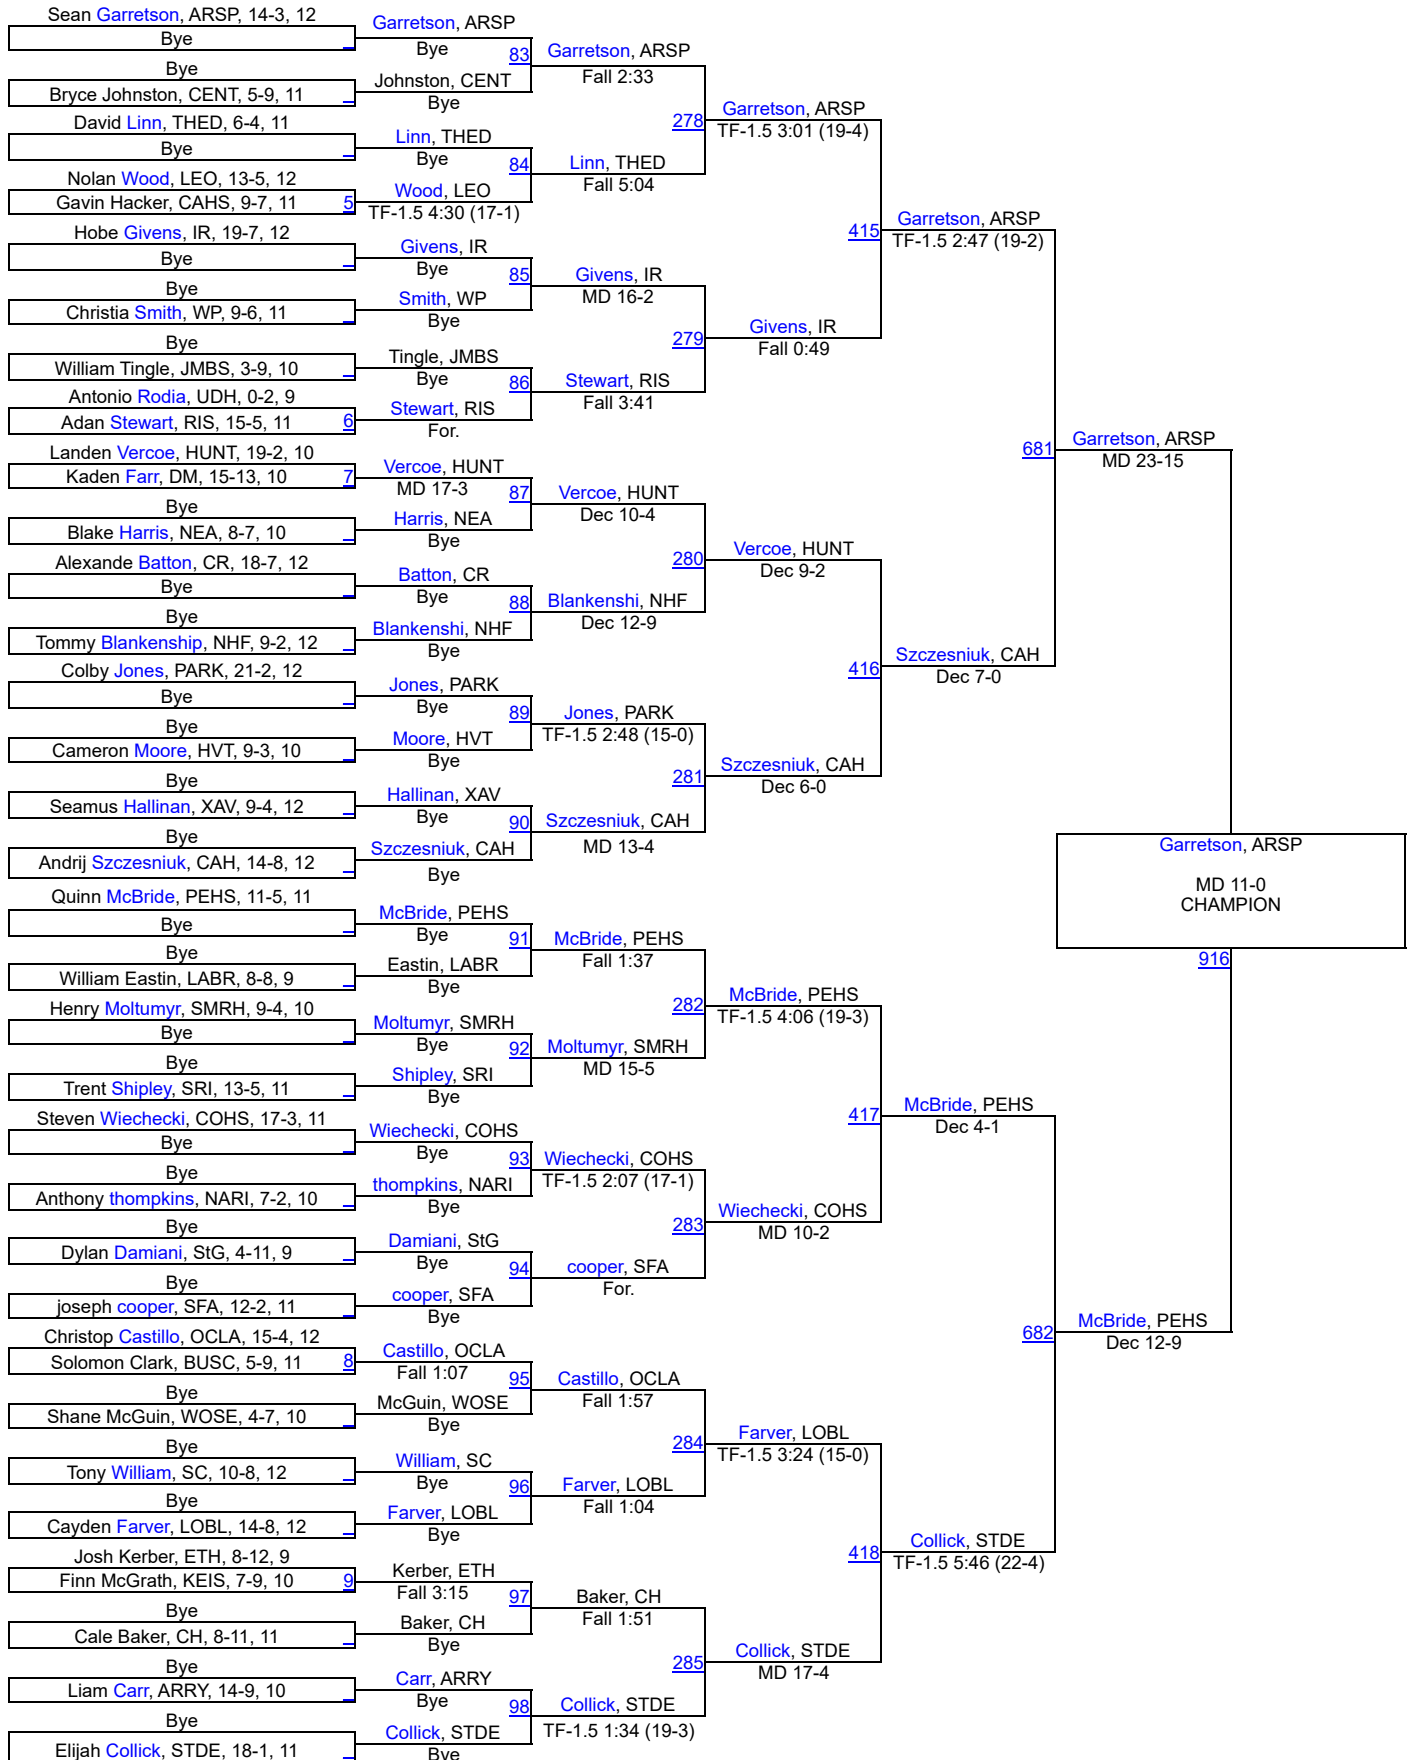

War on the Shore

War on the Shore

113

War on the Shore

120

War on the Shore

126

War on the Shore

132

Zang, ARSP	Fall 4:00	778	Stewart, HUNT	Cornish, PARK	Fall 2:05	602	Gannon, CH	288	Bye	Stefko, SMRH	Bye	Bye	Bye
		683		422							Stefko, SMRH	99	

War on the Shore

138

War on the Shore

War on the Shore

150

War on the Shore

War on the Shore

165

War on the Shore

175

War on the Shore

War on the Shore

215