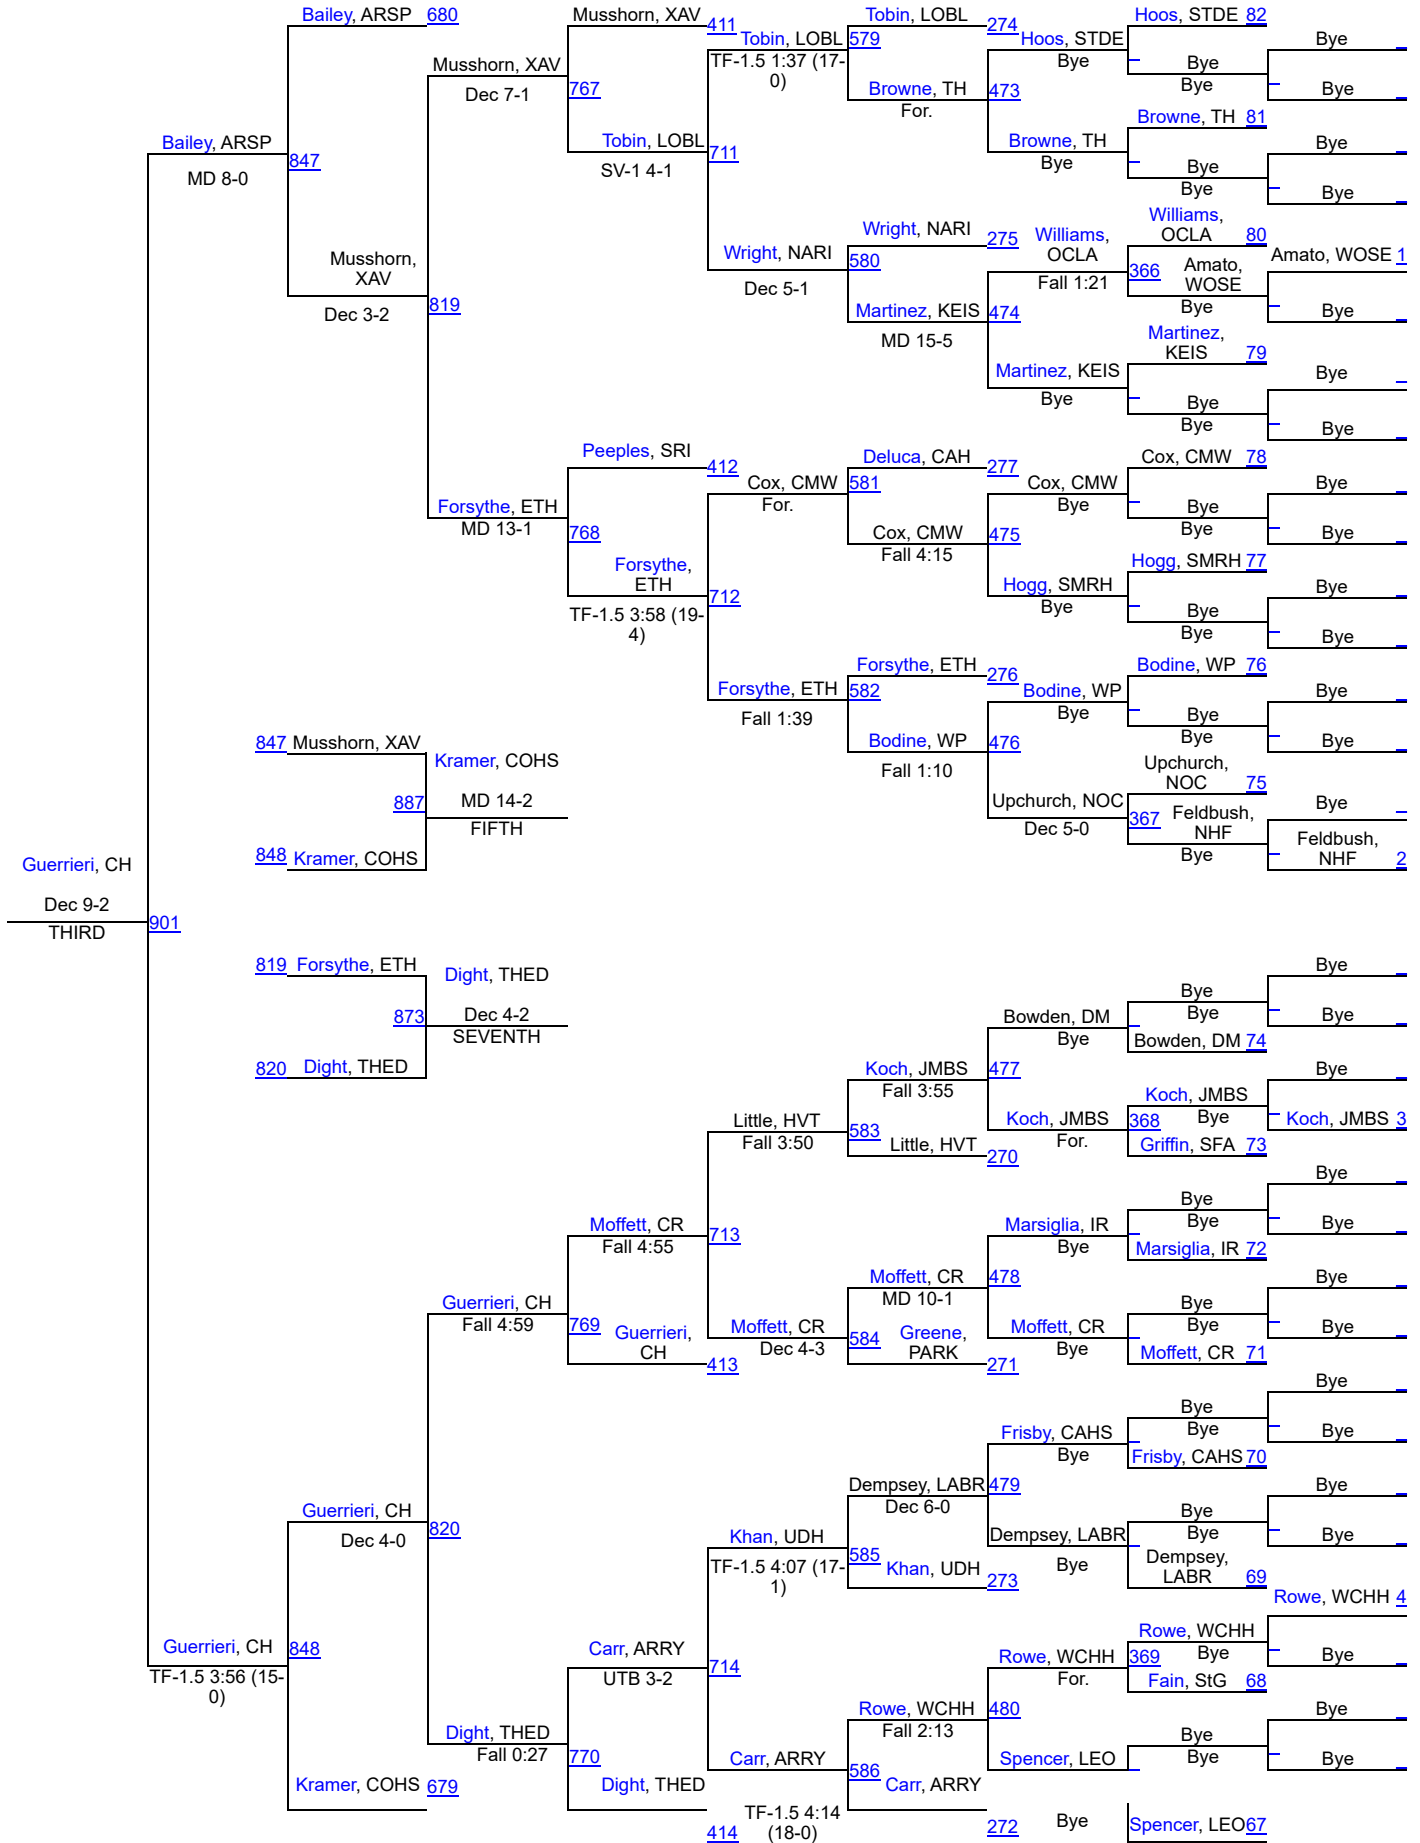

War on the Shore

War on the Shore

113

War on the Shore

120

War on the Shore

126

War on the Shore

132

Zang, ARSP	Fall 4:00	778	Stewart, HUNT	Cornish, PARK	Fall 2:05	602	Gannon, CH	288	Bye	Stefko, SMRH	Bye	Bye	Bye
		683		422							Stefko, SMRH	99	

War on the Shore

138

War on the Shore

War on the Shore

150

War on the Shore

War on the Shore

165

War on the Shore

175

War on the Shore

War on the Shore

215