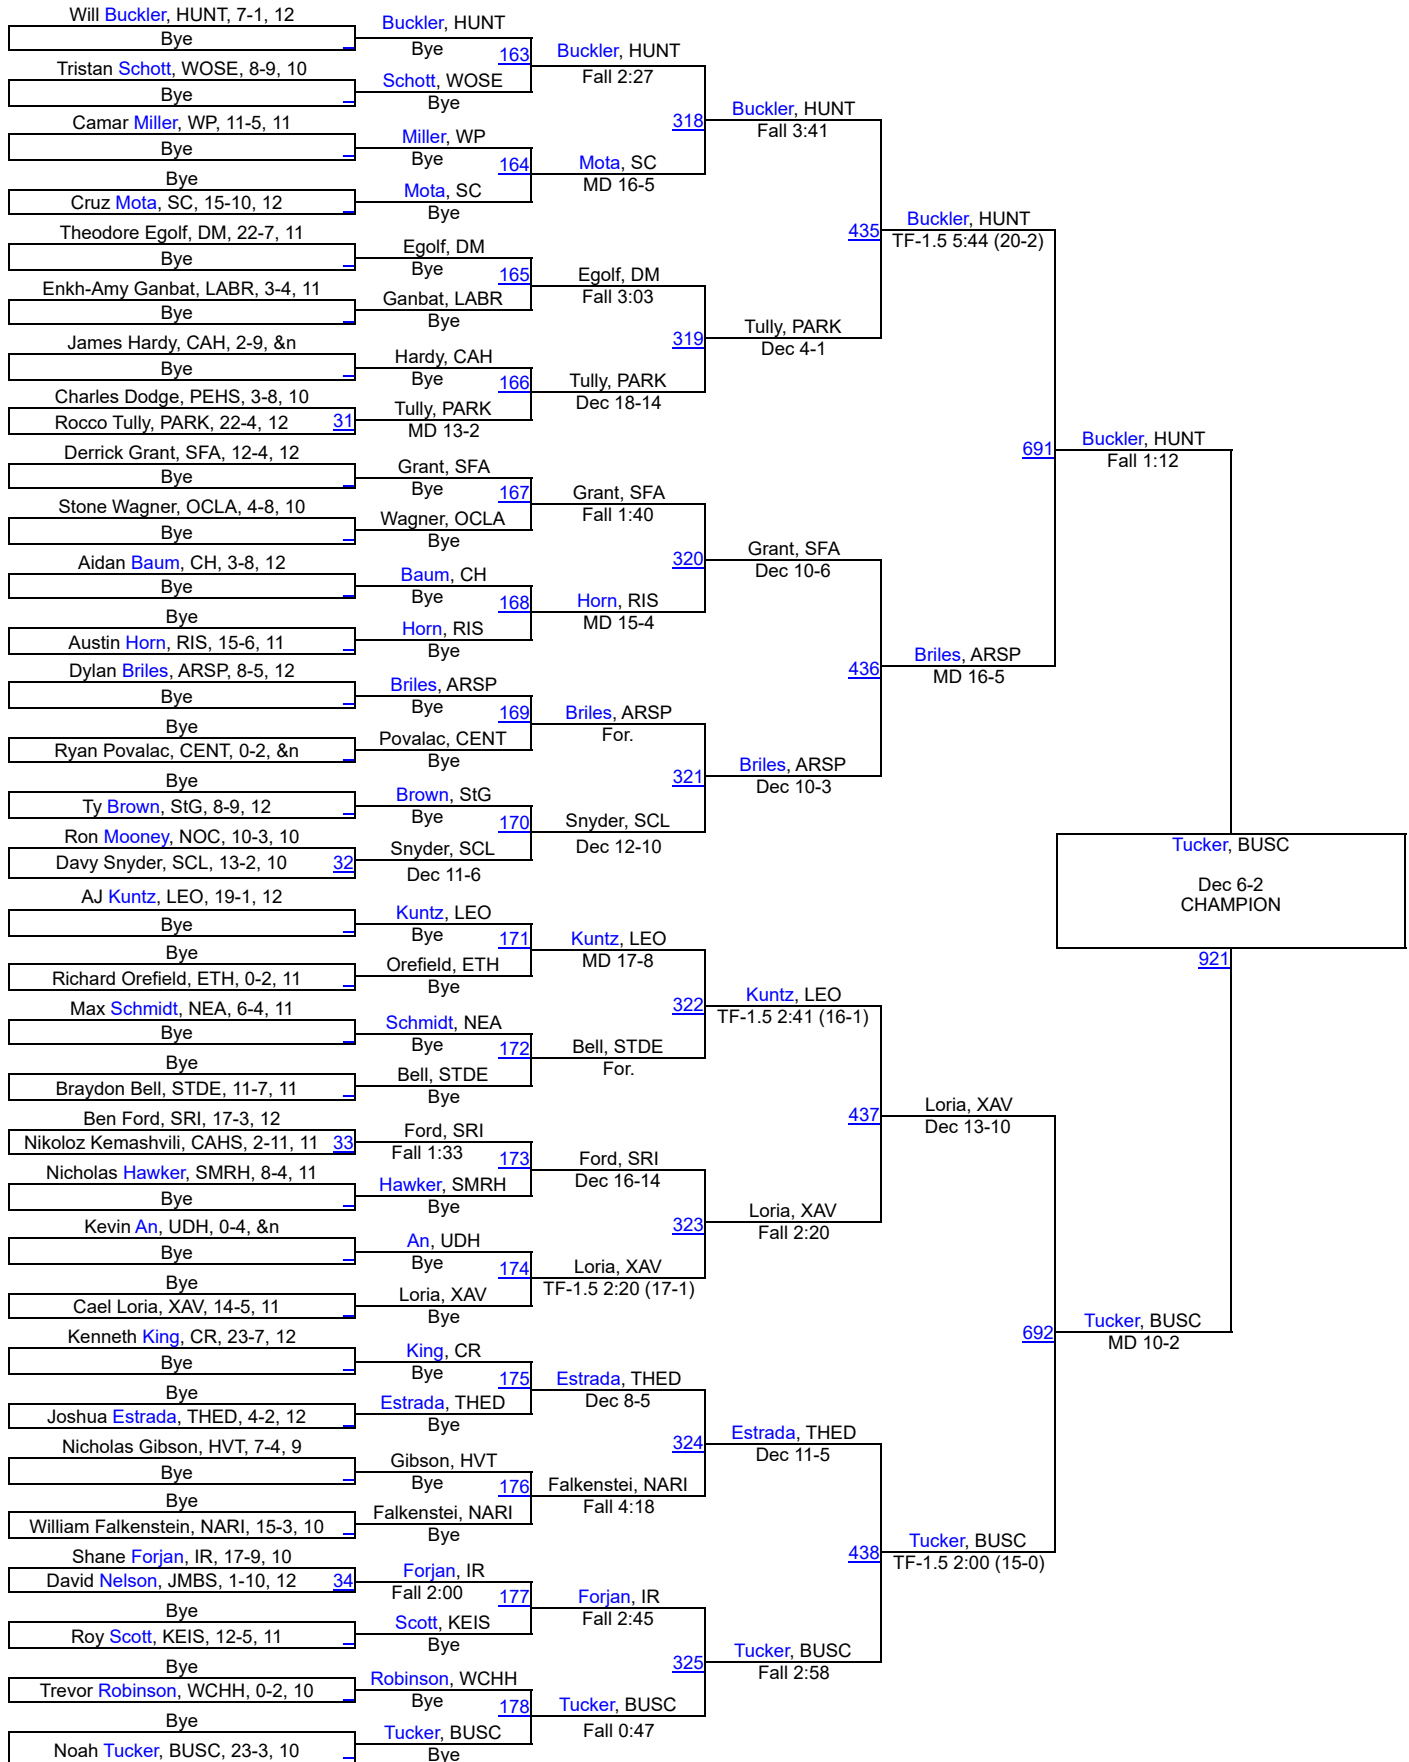

War on the Shore

War on the Shore

113

War on the Shore

120

War on the Shore

126

War on the Shore

132

Zang, ARSP	Fall 4:00	778	Stewart, HUNT	Cornish, PARK	Fall 2:05	602	Gannon, CH	288	Bye	Stefko, SMRH	Bye	Bye	Bye
		683		422							Stefko, SMRH	99	

War on the Shore

138

War on the Shore

War on the Shore

150

War on the Shore

War on the Shore

165

War on the Shore

175

War on the Shore

War on the Shore

215