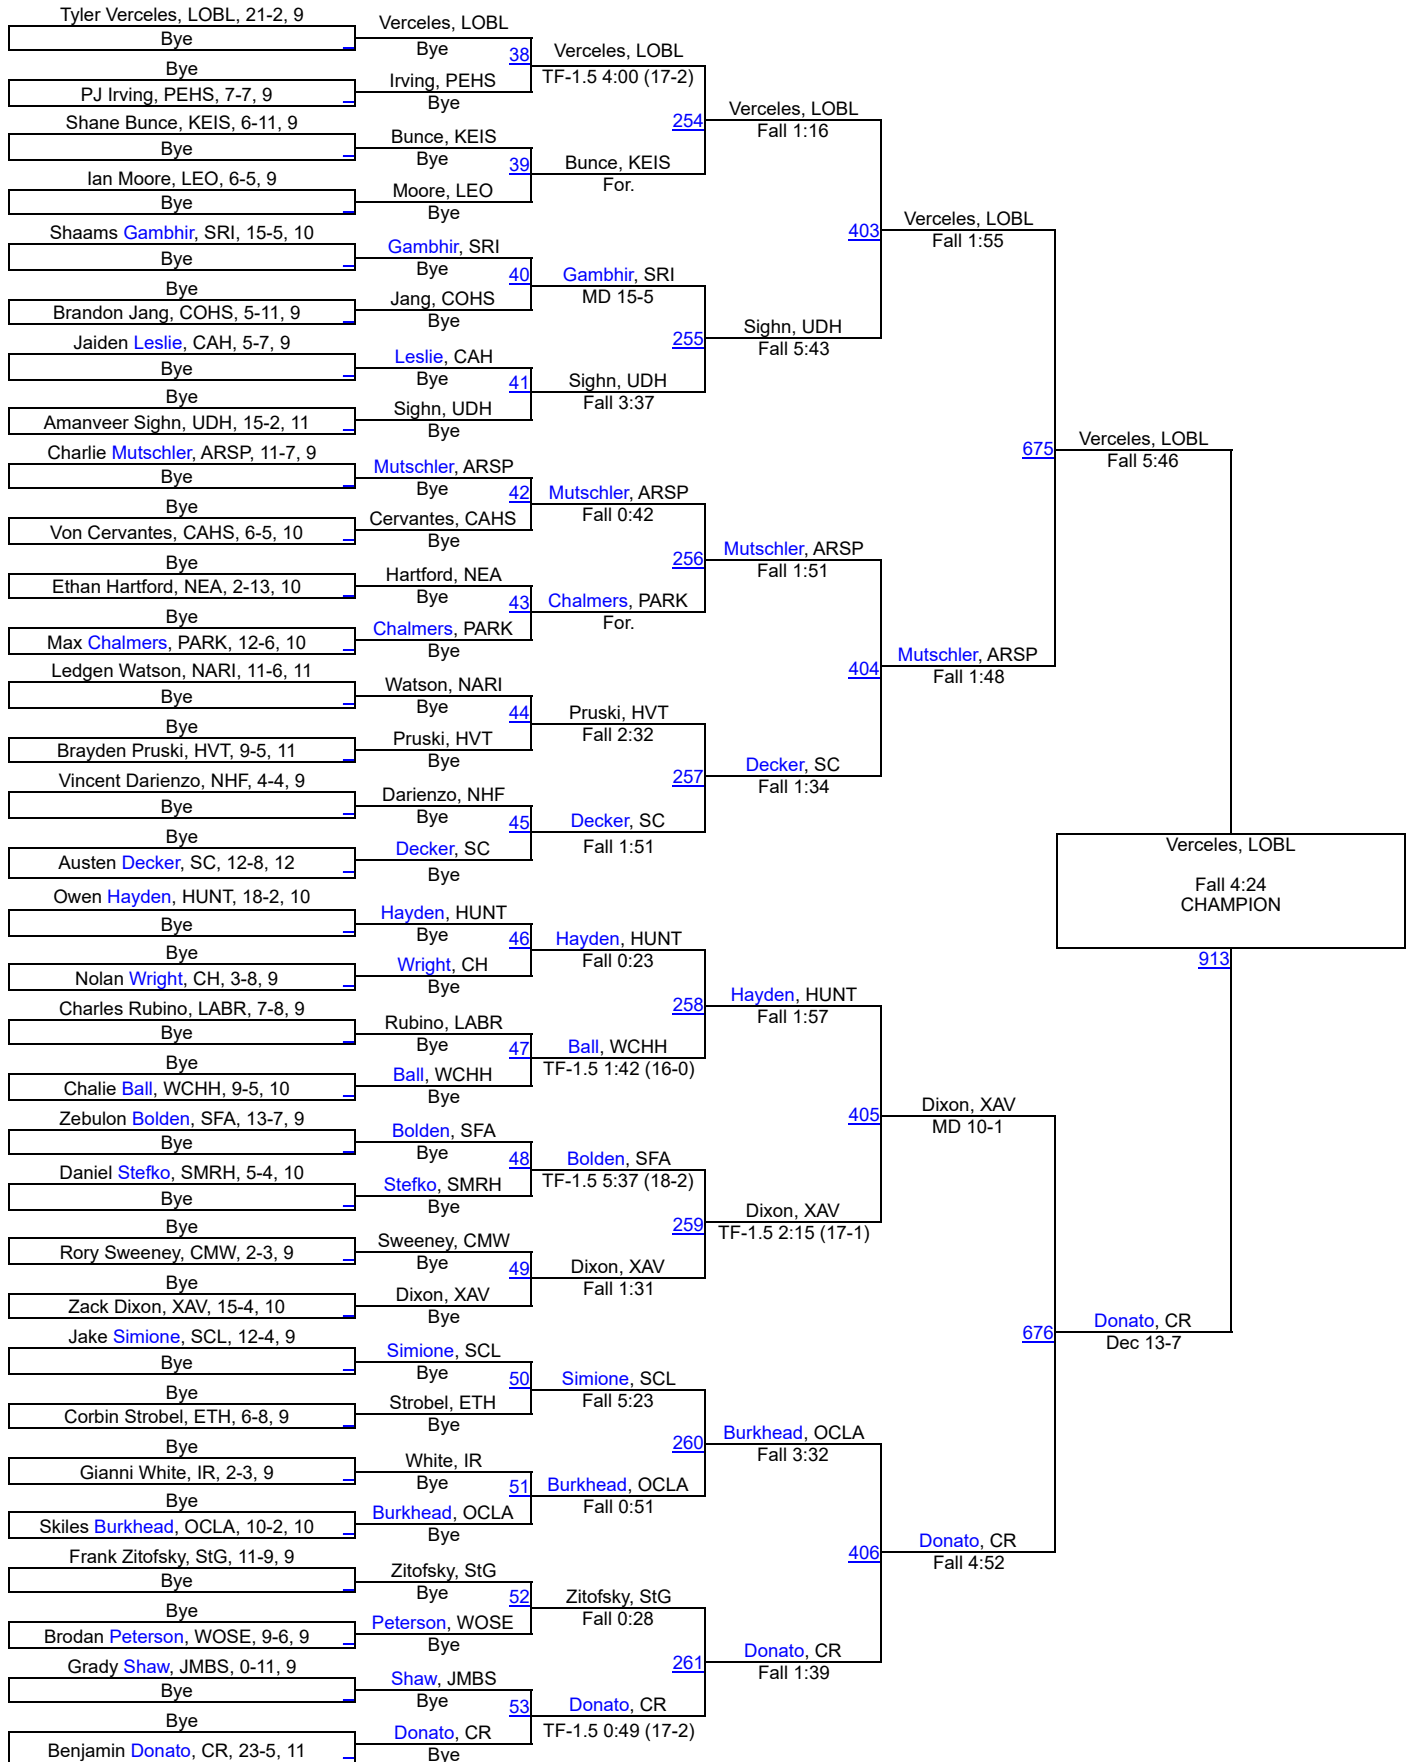

War on the Shore

War on the Shore

113

War on the Shore

120

War on the Shore

126

War on the Shore

132

Zang, ARSP	Fall 4:00	778	Stewart, HUNT	Cornish, PARK	Fall 2:05	602	Gannon, CH	288	Bye	Stefko, SMRH	Bye	Bye	Bye
		683		422							Stefko, SMRH	99	

War on the Shore

138

War on the Shore

War on the Shore

150

War on the Shore

War on the Shore

165

War on the Shore

175

War on the Shore

War on the Shore

215