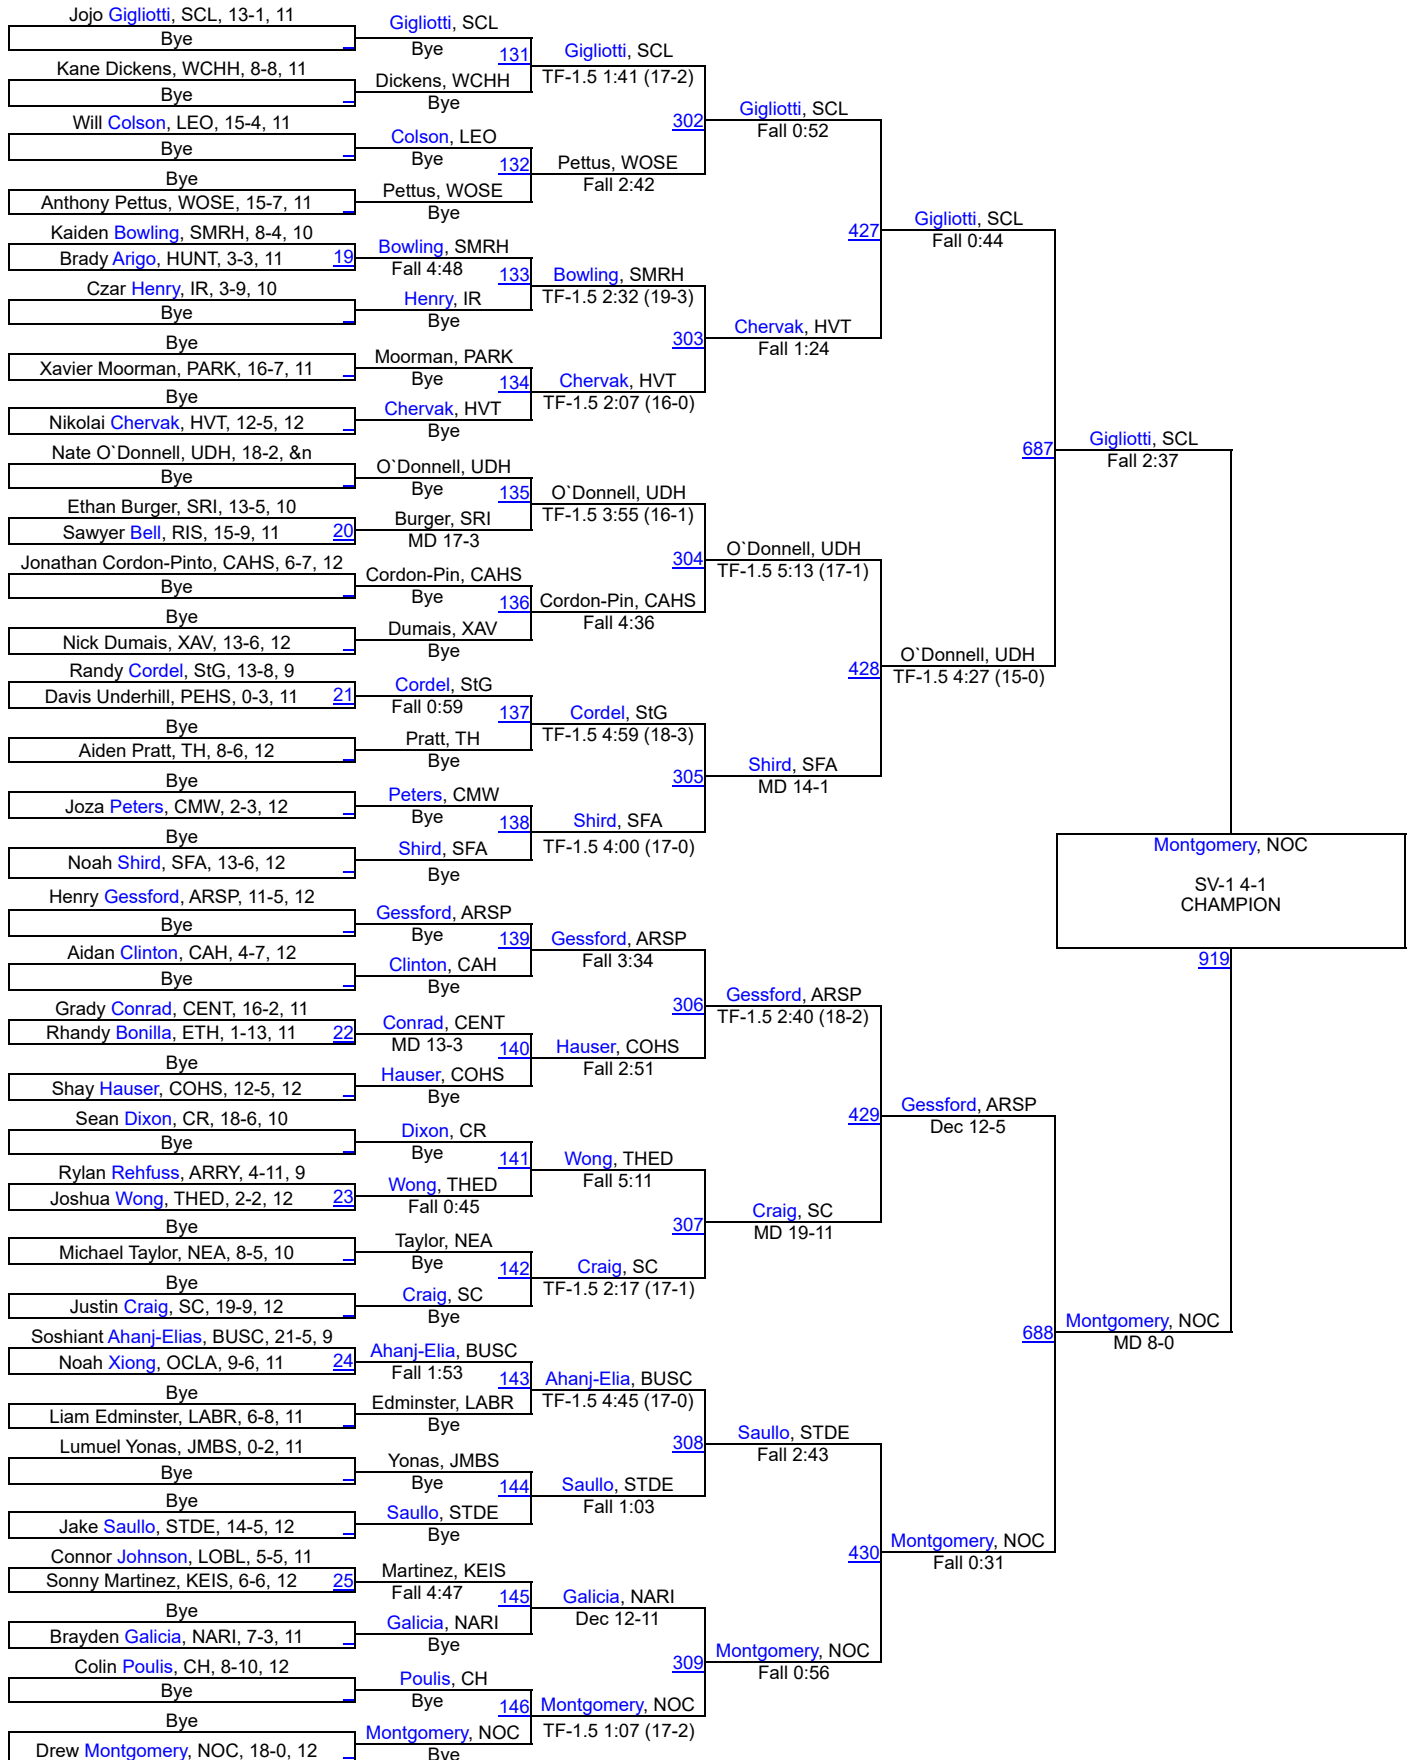

War on the Shore

War on the Shore

113

War on the Shore

120

War on the Shore

126

War on the Shore

132

Zang, ARSP	Fall 4:00	778	Stewart, HUNT	Cornish, PARK	Fall 2:05	602	Gannon, CH	288	Bye	Stefko, SMRH	Bye	Bye	Bye
		683		422							Stefko, SMRH	99	

War on the Shore

138

War on the Shore

War on the Shore

150

War on the Shore

War on the Shore

165

War on the Shore

175

War on the Shore

War on the Shore

215