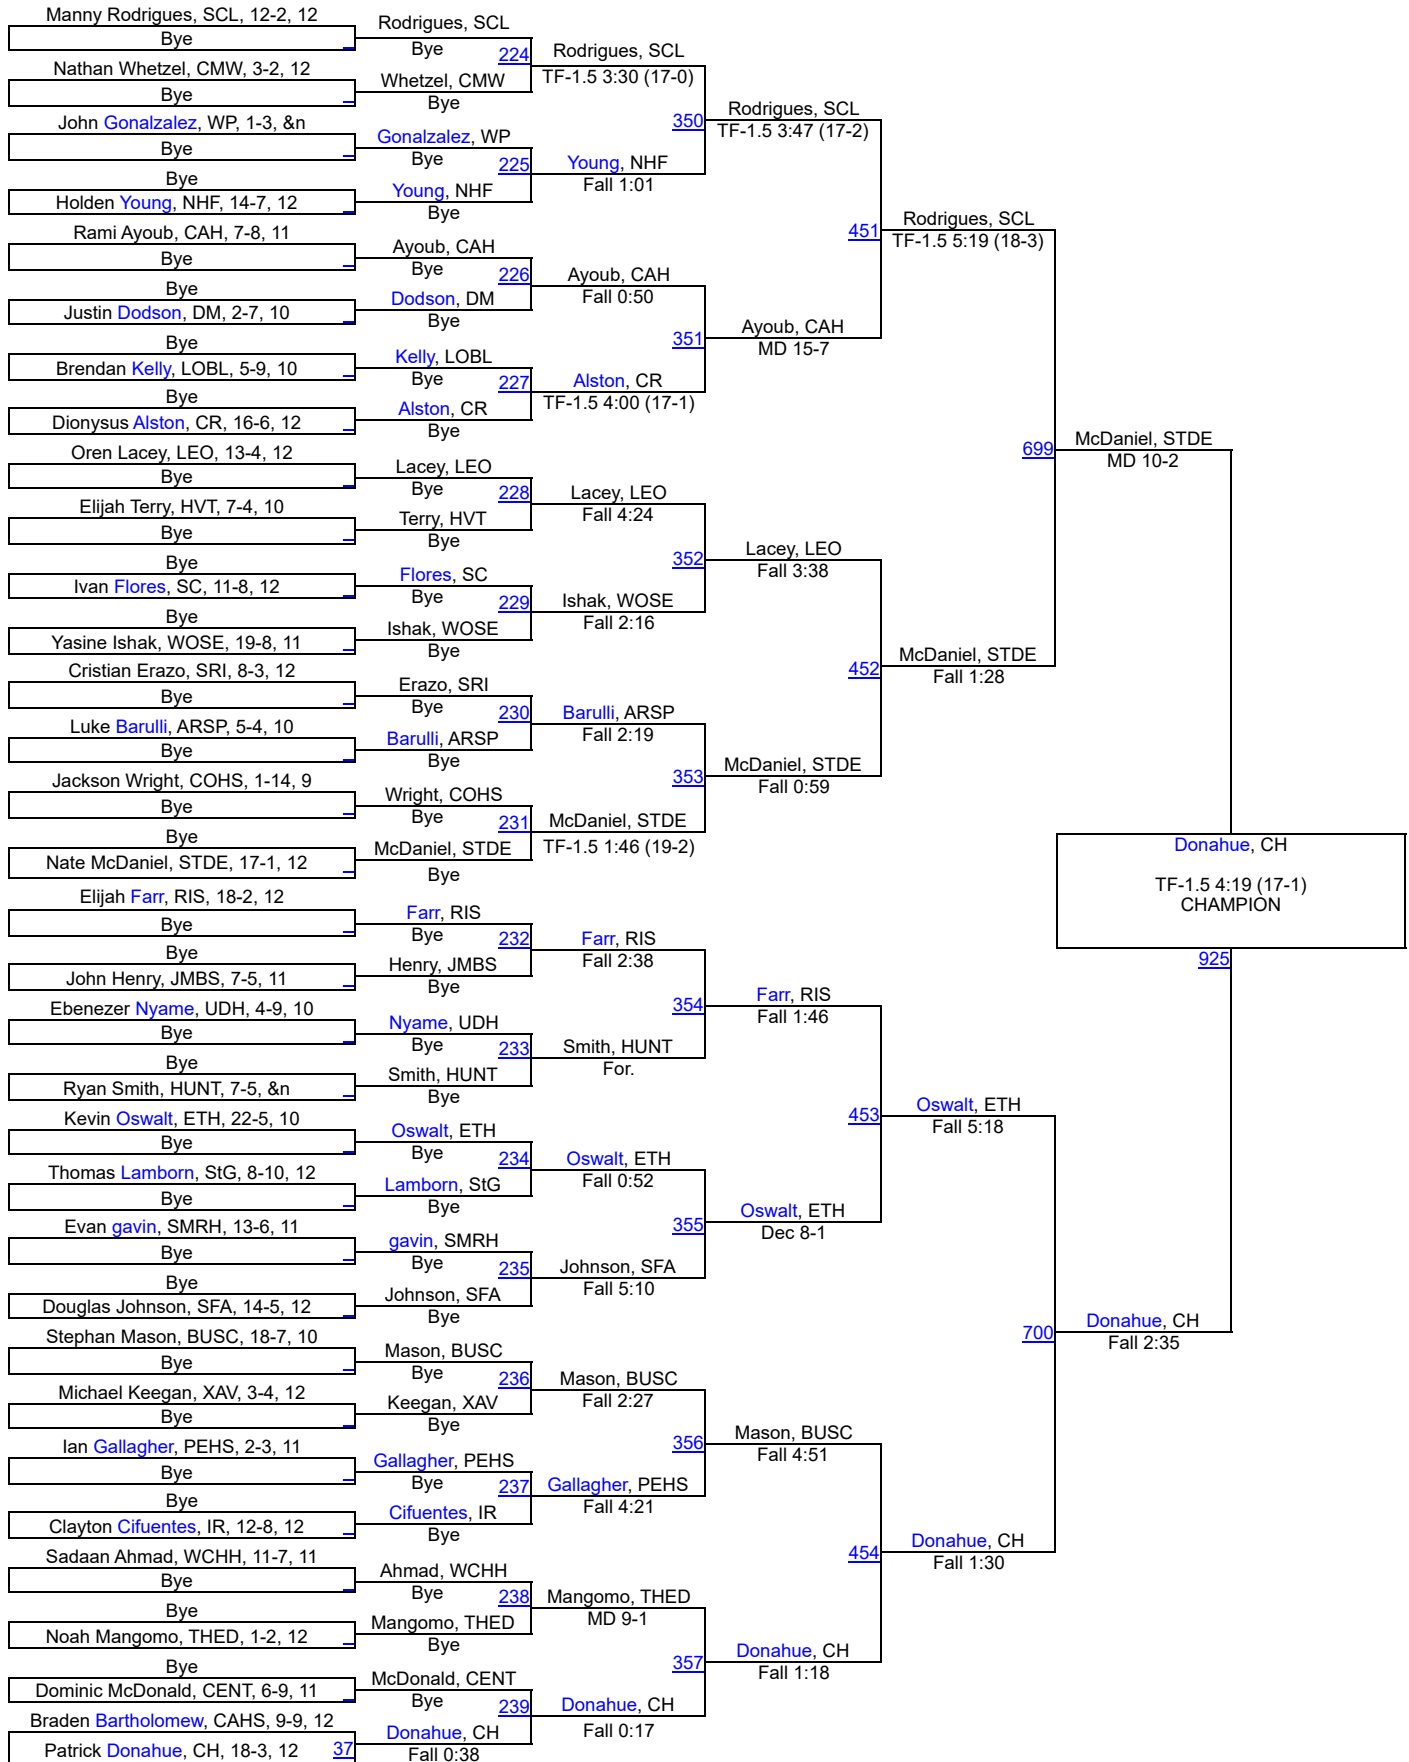

War on the Shore

War on the Shore

113

War on the Shore

120

War on the Shore

126

War on the Shore

132

Zang, ARSP	Fall 4:00	778	Stewart, HUNT	Cornish, PARK	Fall 2:05	602	Gannon, CH	288	Bye	Stefko, SMRH	Bye	Bye	Bye
		683		422							Stefko, SMRH	99	

War on the Shore

138

War on the Shore

War on the Shore

150

War on the Shore

War on the Shore

165

War on the Shore

175

War on the Shore

War on the Shore

215