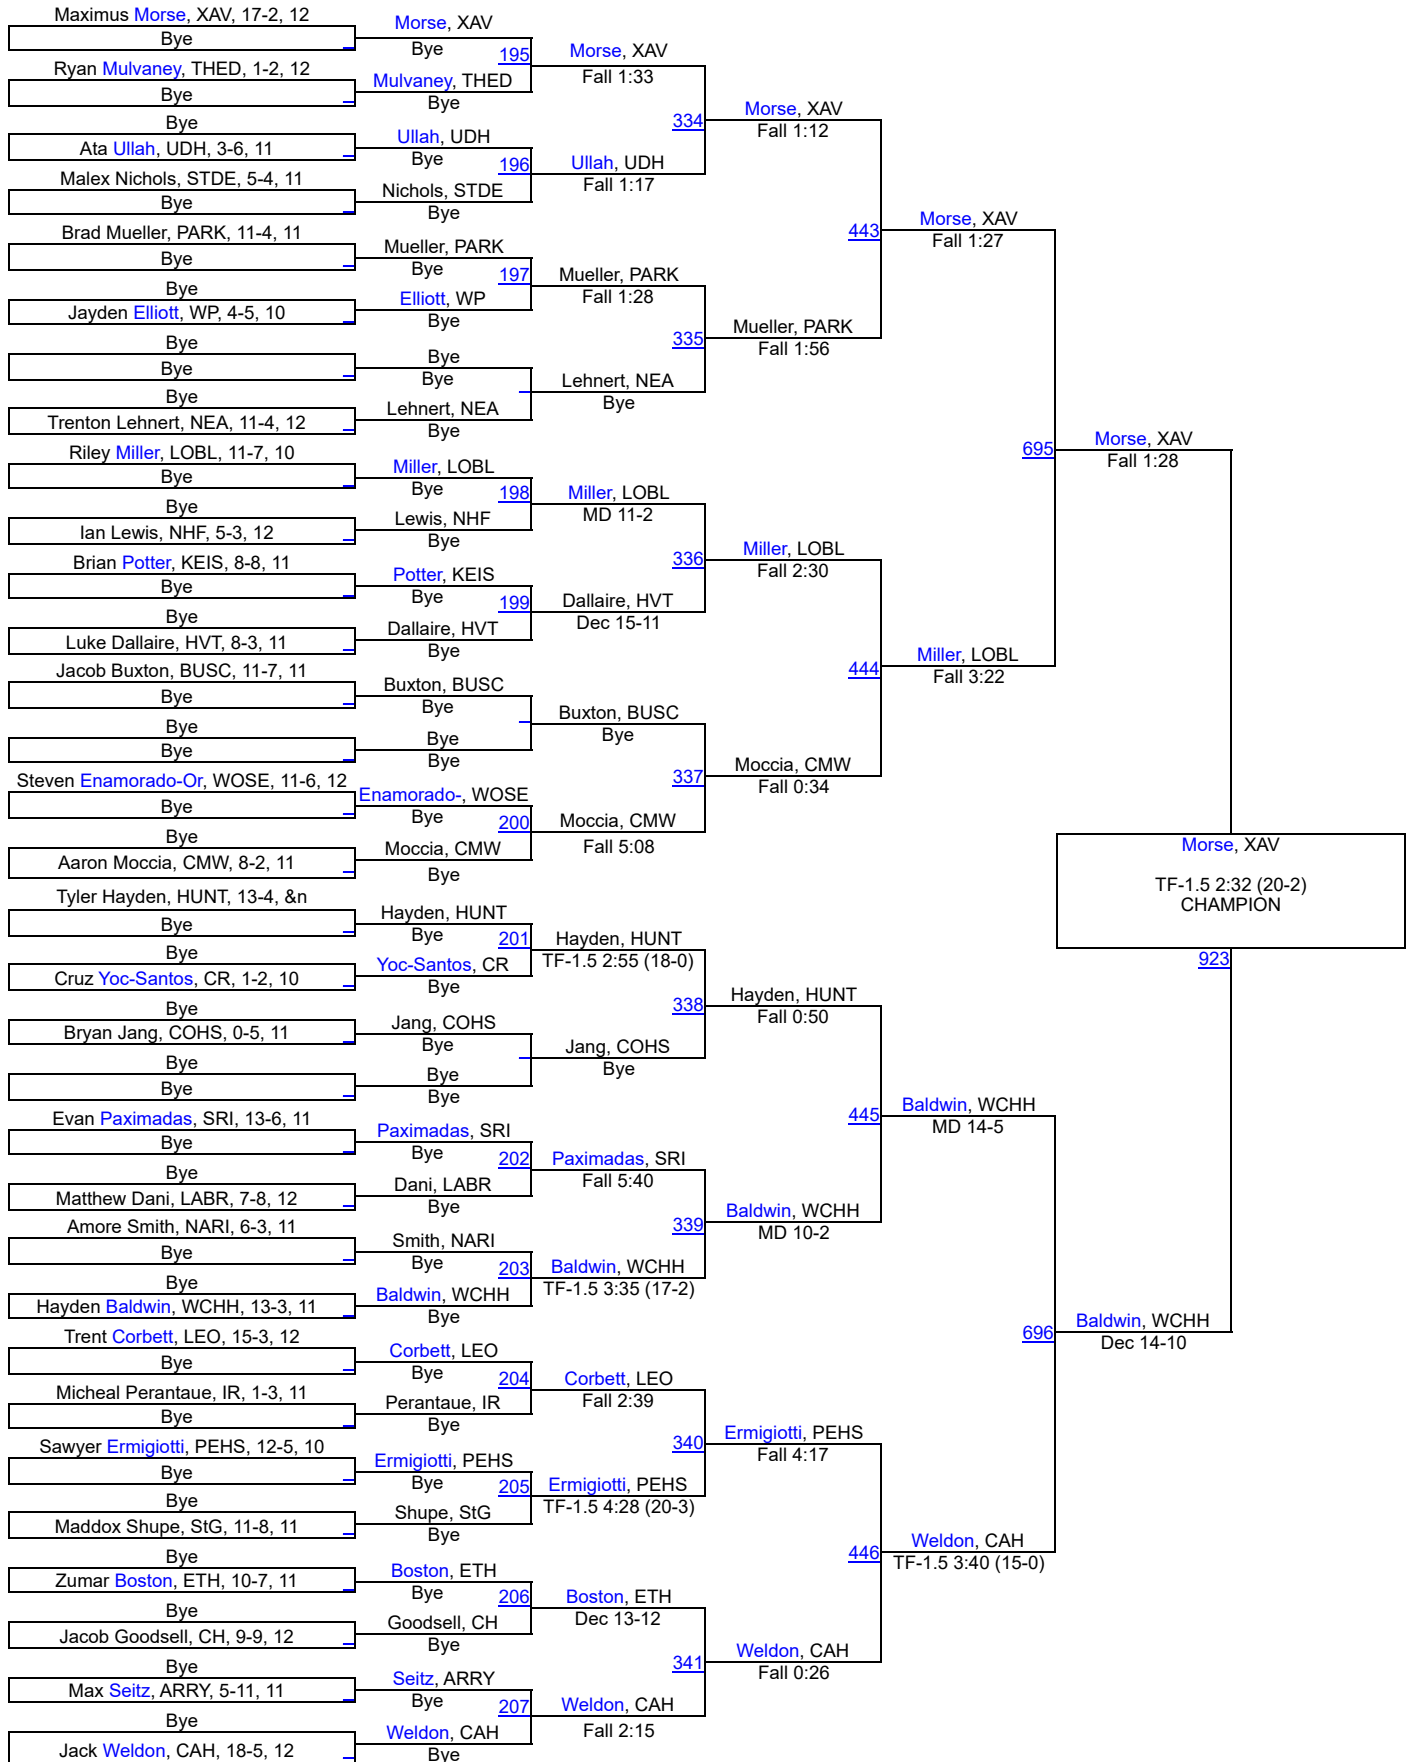

War on the Shore

War on the Shore

113

War on the Shore

120

War on the Shore

126

War on the Shore

132

Zang, ARSP	Fall 4:00	778	Stewart, HUNT	Cornish, PARK	Fall 2:05	602	Gannon, CH	288	Bye	Stefko, SMRH	Bye	Bye	Bye
		683		422							Stefko, SMRH	99	

War on the Shore

138

War on the Shore

War on the Shore

150

War on the Shore

War on the Shore

165

War on the Shore

175

War on the Shore

War on the Shore

215