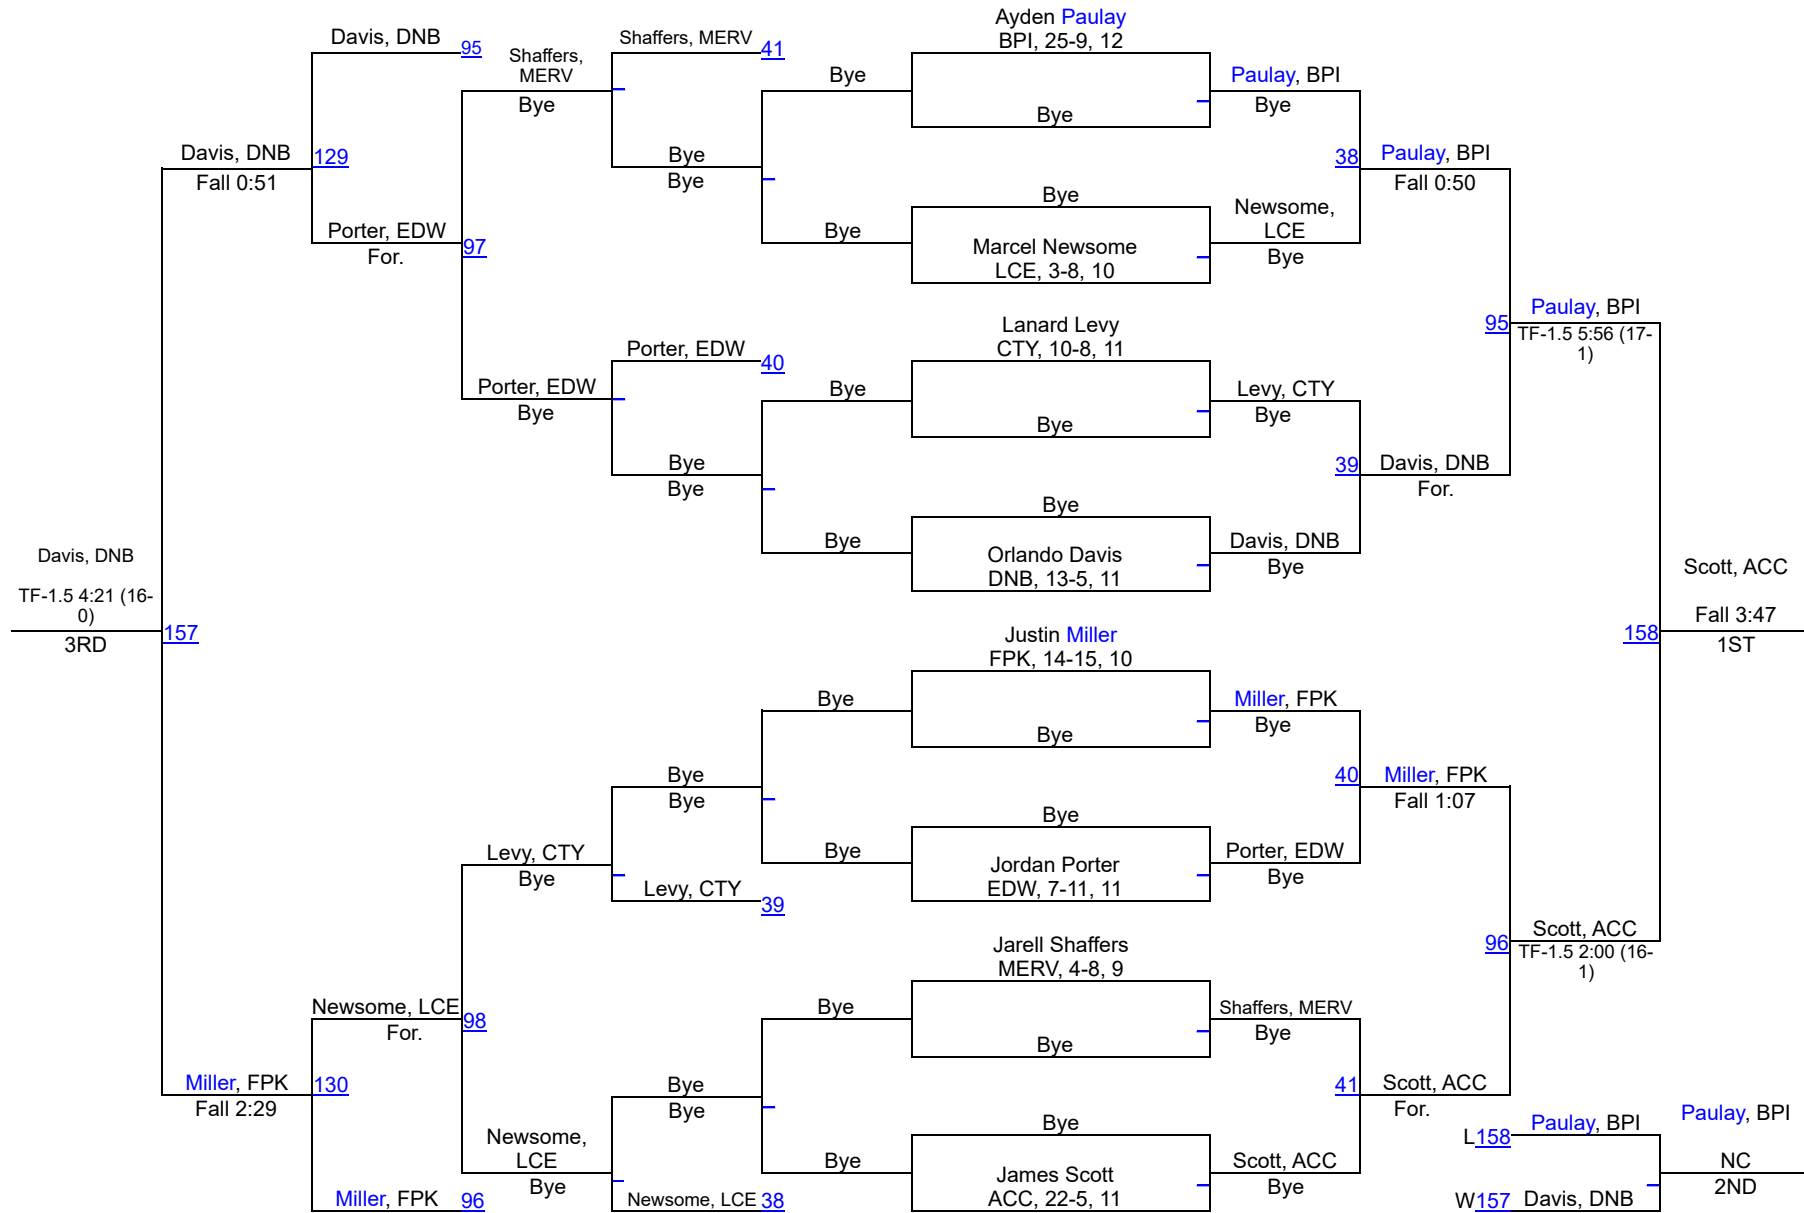

District IX Championships

132

District IX Championships

157

District IX Championships

165

District IX Championships

190

	Team	Season Team	Abbr	Count	Points
1	Forest Park, MD	Forest Park, MD (GET)	FPK	14	201.5
2	Baltimore Polytechnic Institute, MD	Baltimore Polytechnic Institute, MD (GET)	BPI	14	193.5
3	Academy for College and Career Exploration (ACCE), MD	Academy for College and Career Exploration (ACCE), MD (GET)	ACC	13	175.0
4	Edmondson-Westside, MD	Edmondson-Westside, MD (GET)	EDW	13	135.5
5	Baltimore City College, MD	Baltimore City College, MD (GET)	CTY	13	119.0
6	Paul Laurence Dunbar, MD	Paul Laurence Dunbar, MD (GET)	DNB	10	118.0
7	Digital Harbor, MD	Digital Harbor, MD (GET)	DGH	9	85.0
8	Carver Vocational-Technical, MD	Carver Vocational-Technical, MD (GET)	CVT	4	36.0
9	Frederick Douglass-b, MD	Frederick Douglass-b, MD (GET)	FDB	2	13.0
10	Patterson, MD	Patterson, MD (GET)	PPK	6	11.0
11	Benjamin Franklin, MD	Benjamin Franklin, MD (GET)	BEN	6	8.0
12	Lake Clifton, MD	Lake Clifton, MD (GET)	LCE	5	7.0
13	Mergenthaler Vocational Technical, MD	Mergenthaler Vocational-Technical, MD (GET)	MERV	3	0.0