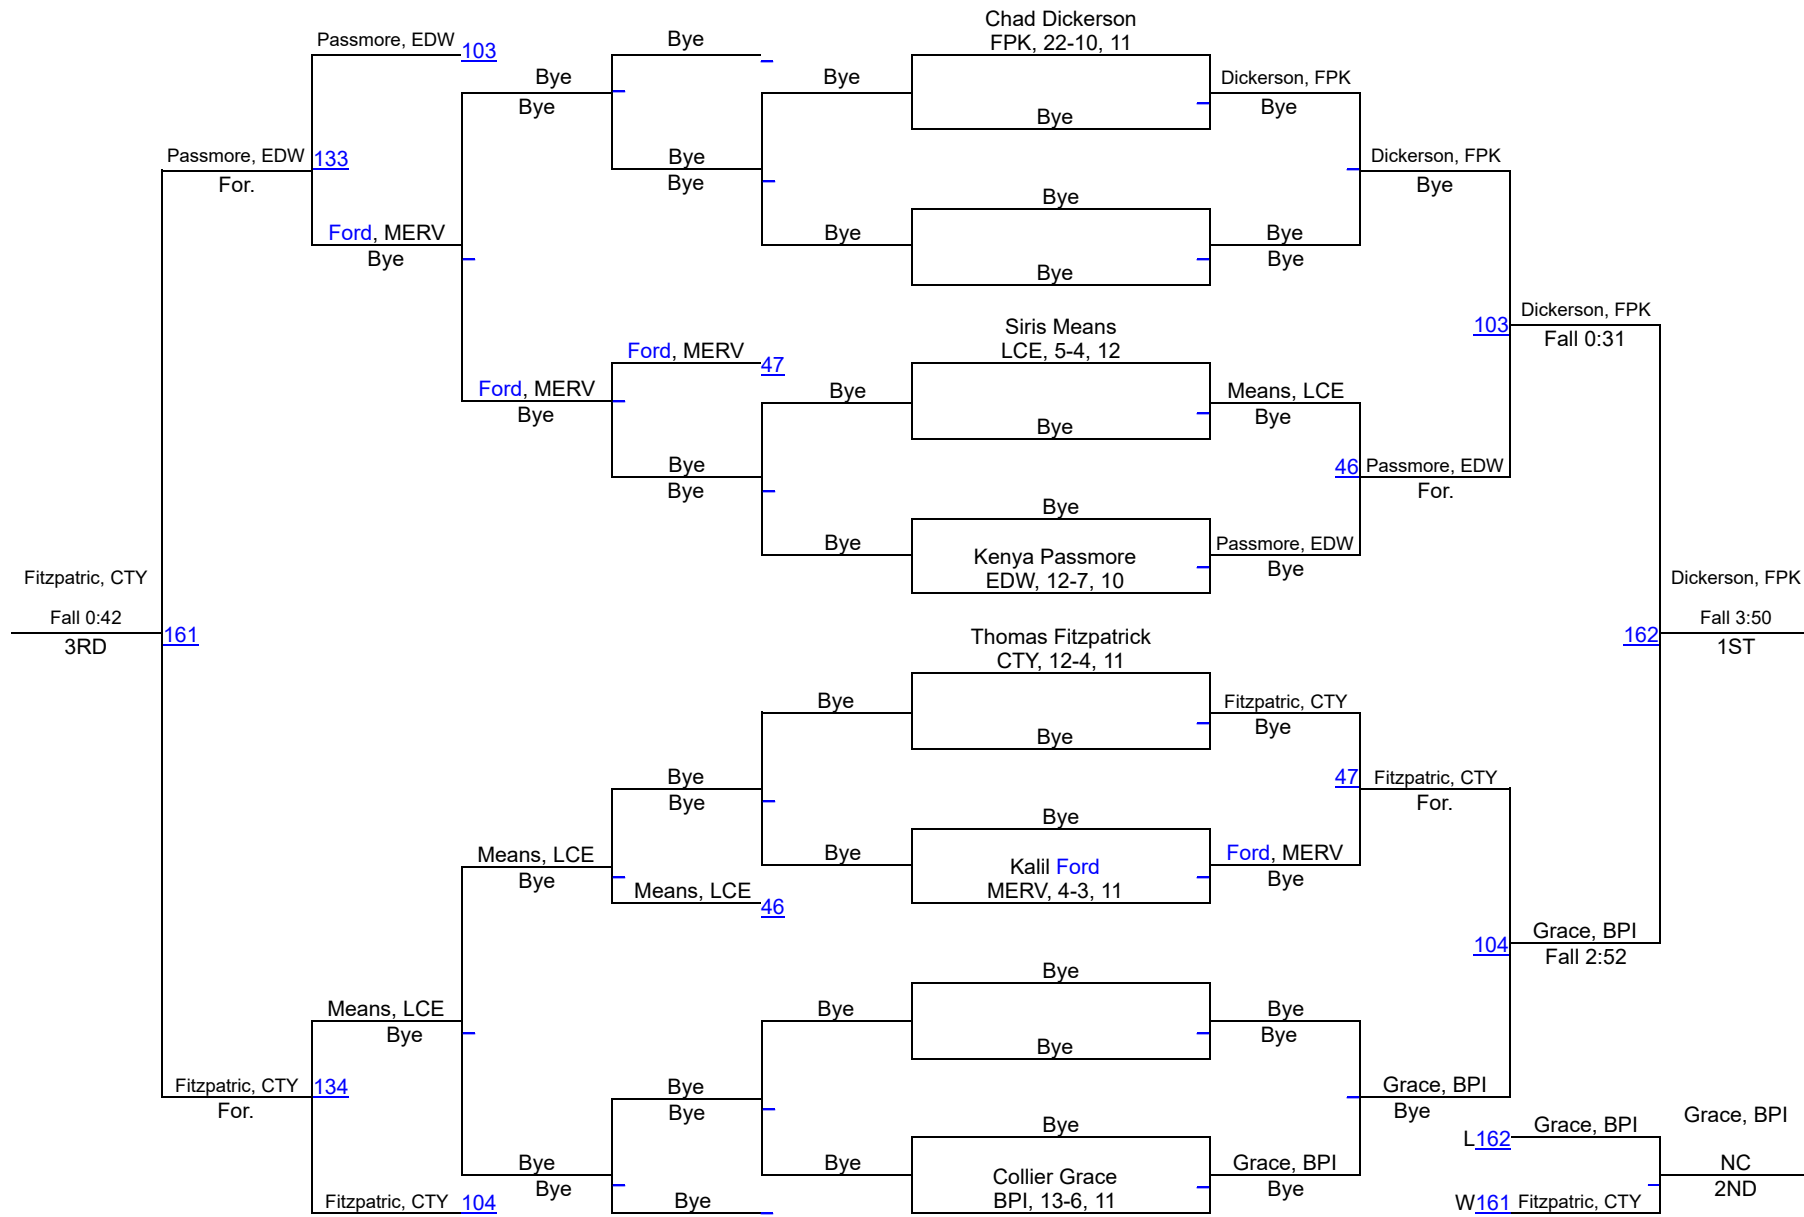

District IX Championships

132

District IX Championships

157

District IX Championships

165

District IX Championships

190

	Team	Season Team	Abbr	Count	Points
1	Forest Park, MD	Forest Park, MD (GET)	FPK	14	201.5
2	Baltimore Polytechnic Institute, MD	Baltimore Polytechnic Institute, MD (GET)	BPI	14	193.5
3	Academy for College and Career Exploration (ACCE), MD	Academy for College and Career Exploration (ACCE), MD (GET)	ACC	13	175.0
4	Edmondson-Westside, MD	Edmondson-Westside, MD (GET)	EDW	13	135.5
5	Baltimore City College, MD	Baltimore City College, MD (GET)	CTY	13	119.0
6	Paul Laurence Dunbar, MD	Paul Laurence Dunbar, MD (GET)	DNB	10	118.0
7	Digital Harbor, MD	Digital Harbor, MD (GET)	DGH	9	85.0
8	Carver Vocational-Technical, MD	Carver Vocational-Technical, MD (GET)	CVT	4	36.0
9	Frederick Douglass-b, MD	Frederick Douglass-b, MD (GET)	FDB	2	13.0
10	Patterson, MD	Patterson, MD (GET)	PPK	6	11.0
11	Benjamin Franklin, MD	Benjamin Franklin, MD (GET)	BEN	6	8.0
12	Lake Clifton, MD	Lake Clifton, MD (GET)	LCE	5	7.0
13	Mergenthaler Vocational Technical, MD	Mergenthaler Vocational-Technical, MD (GET)	MERV	3	0.0