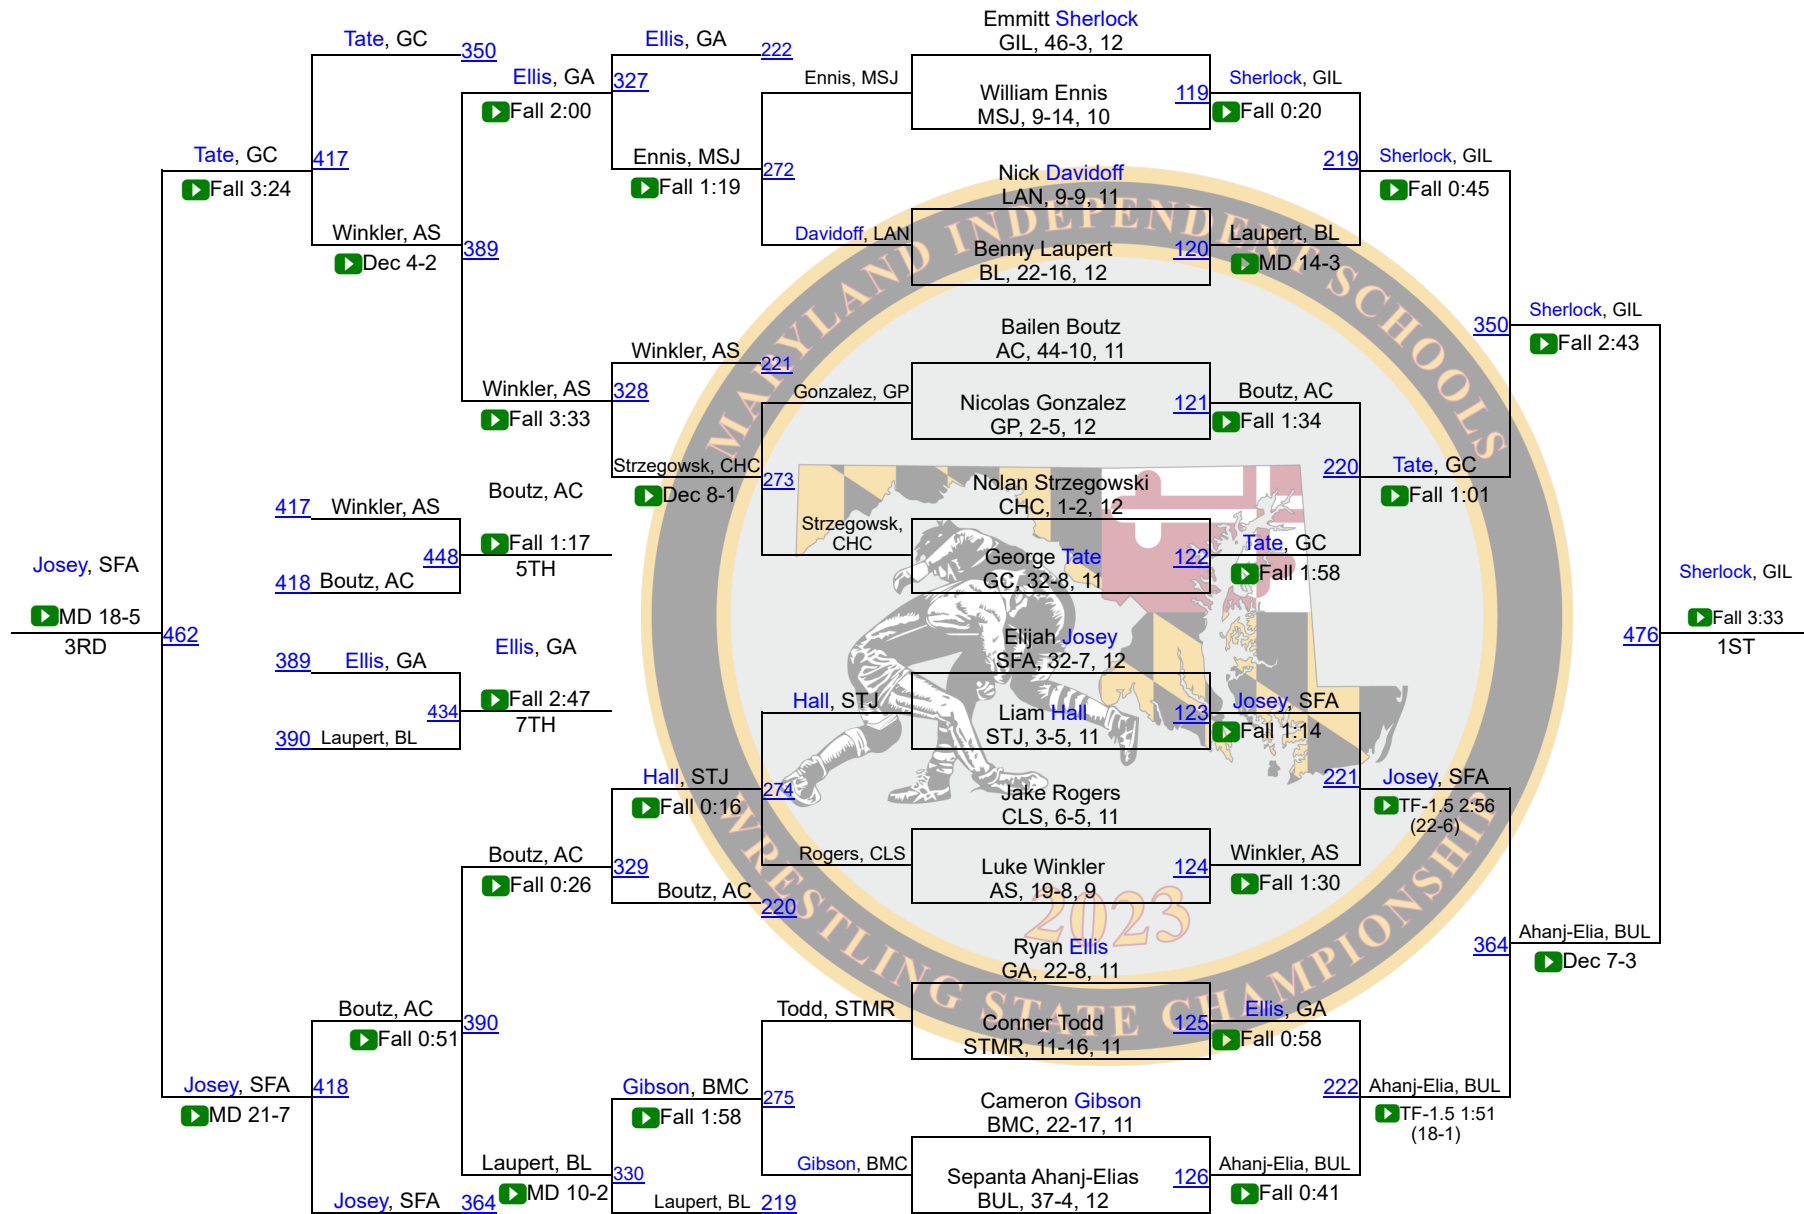

165

Maryland Independent School State Championship

175

Maryland Independent School State Championship

190

Maryland Independent School State Championship

215

| | Team | Season Team | Abbr | Count | Points |
|----|---|--|------|-------|--------|
| 1 | Archbishop Spalding, MD | Archbishop Spalding, MD (GET) | AS | 14 | 231.5 |
| 1 | Gilman School, MD | Gilman School, MD (GET) | GIL | 14 | 231.5 |
| 3 | Mount Saint Joseph, MD | Mount Saint Joseph, MD (GET) | MSJ | 12 | 199.5 |
| 4 | Loyola-Blakefield, MD | Loyola-Blakefield, MD (GET) | LOY | 12 | 195.5 |
| 5 |  McDonogh School, MD | McDonogh School, MD (GET) | MCD | 11 | 139.5 |
| 6 | Bullis School, MD | Bullis School, MD (GET) | BUL | 12 | 136.5 |
| 7 | St. Frances Academy, MD | Saint Frances Academy, MD (GET) | SFA | 10 | 122.5 |
| 7 | St. Mary's Ryken, MD | St. Mary's Ryken High School, MD (GET) | STMR | 10 | 122.5 |
| 9 | Calvert Hall College, MD | Calvert Hall College, MD (GET) | CHC | 14 | 111.0 |
| 10 | Archbishop Curley, MD | Archbishop Curley, MD (GET) | AC | 11 | 106.0 |
| 11 | Our Lady of Mt. Carmel, MD | Our Lady of Mt. Carmel, MD (GET) | OLMC | 8 | 75.5 |
| 12 | Good Counsel, MD | Our Lady of Good Counsel, MD (GET) | GC | 12 | 73.0 |
| 13 | St. James School, MD | St. James School, MD (GET) | STJ | 12 | 62.0 |
| 14 | Landon School, MD | Landon, MD (GET) | LAN | 13 | 61.5 |
| 15 | DeMatha Catholic, MD | DeMatha Catholic, MD (GET) | DM | 12 | 61.0 |
| 16 | Georgetown Prep, MD | Georgetown Prep, MD (GET) | GP | 11 | 59.0 |
| 17 | Severn School, MD | Severn School, MD (GET) | SEV | 10 | 51.5 |
| 18 | Gerstell Academy, MD | Gerstell Academy, MD (GET) | GA | 6 | 43.5 |
| 19 | Boys' Latin School, MD | Boys' Latin School, MD (GET) | BL | 8 | 41.5 |
| 20 | The St. Paul's School for Boys, MD | The St. Paul's School for Boys, MD (GET) | STP | 3 | 36.0 |
| 21 | Bishop McNamara, MD | Bishop McNamara, MD (GET) | BMC | 9 | 34.0 |
| 22 | Maryland School for the Deaf, MD | Maryland School for the Deaf, MD (GET) | MSD | 2 | 26.0 |
| 23 | The Heights School, MD | The Heights School, MD (GET) | H | 7 | 25.0 |
| 24 | St. Mary's Annapolis, MD | St. Mary's Annapolis, MD (GET) | STM | 8 | 6.0 |
| 25 | Friends of Baltimore, MD | Friends Of Baltimore, MD (GET) | FR | 6 | 5.5 |
| 26 | St. Vincent Pallotti, MD | St. Vincent Pallotti, MD (GET) | SVP | 1 | 4.0 |
| 27 | Covenant Life School, MD | Covenant Life School, MD (GET) | CLS | 4 | 2.5 |
| 28 | Saint Andrew's Episcopal School, MD | St. Andrew's Episcopal School, MD (GET) | SAES | 1 | 0.0 |