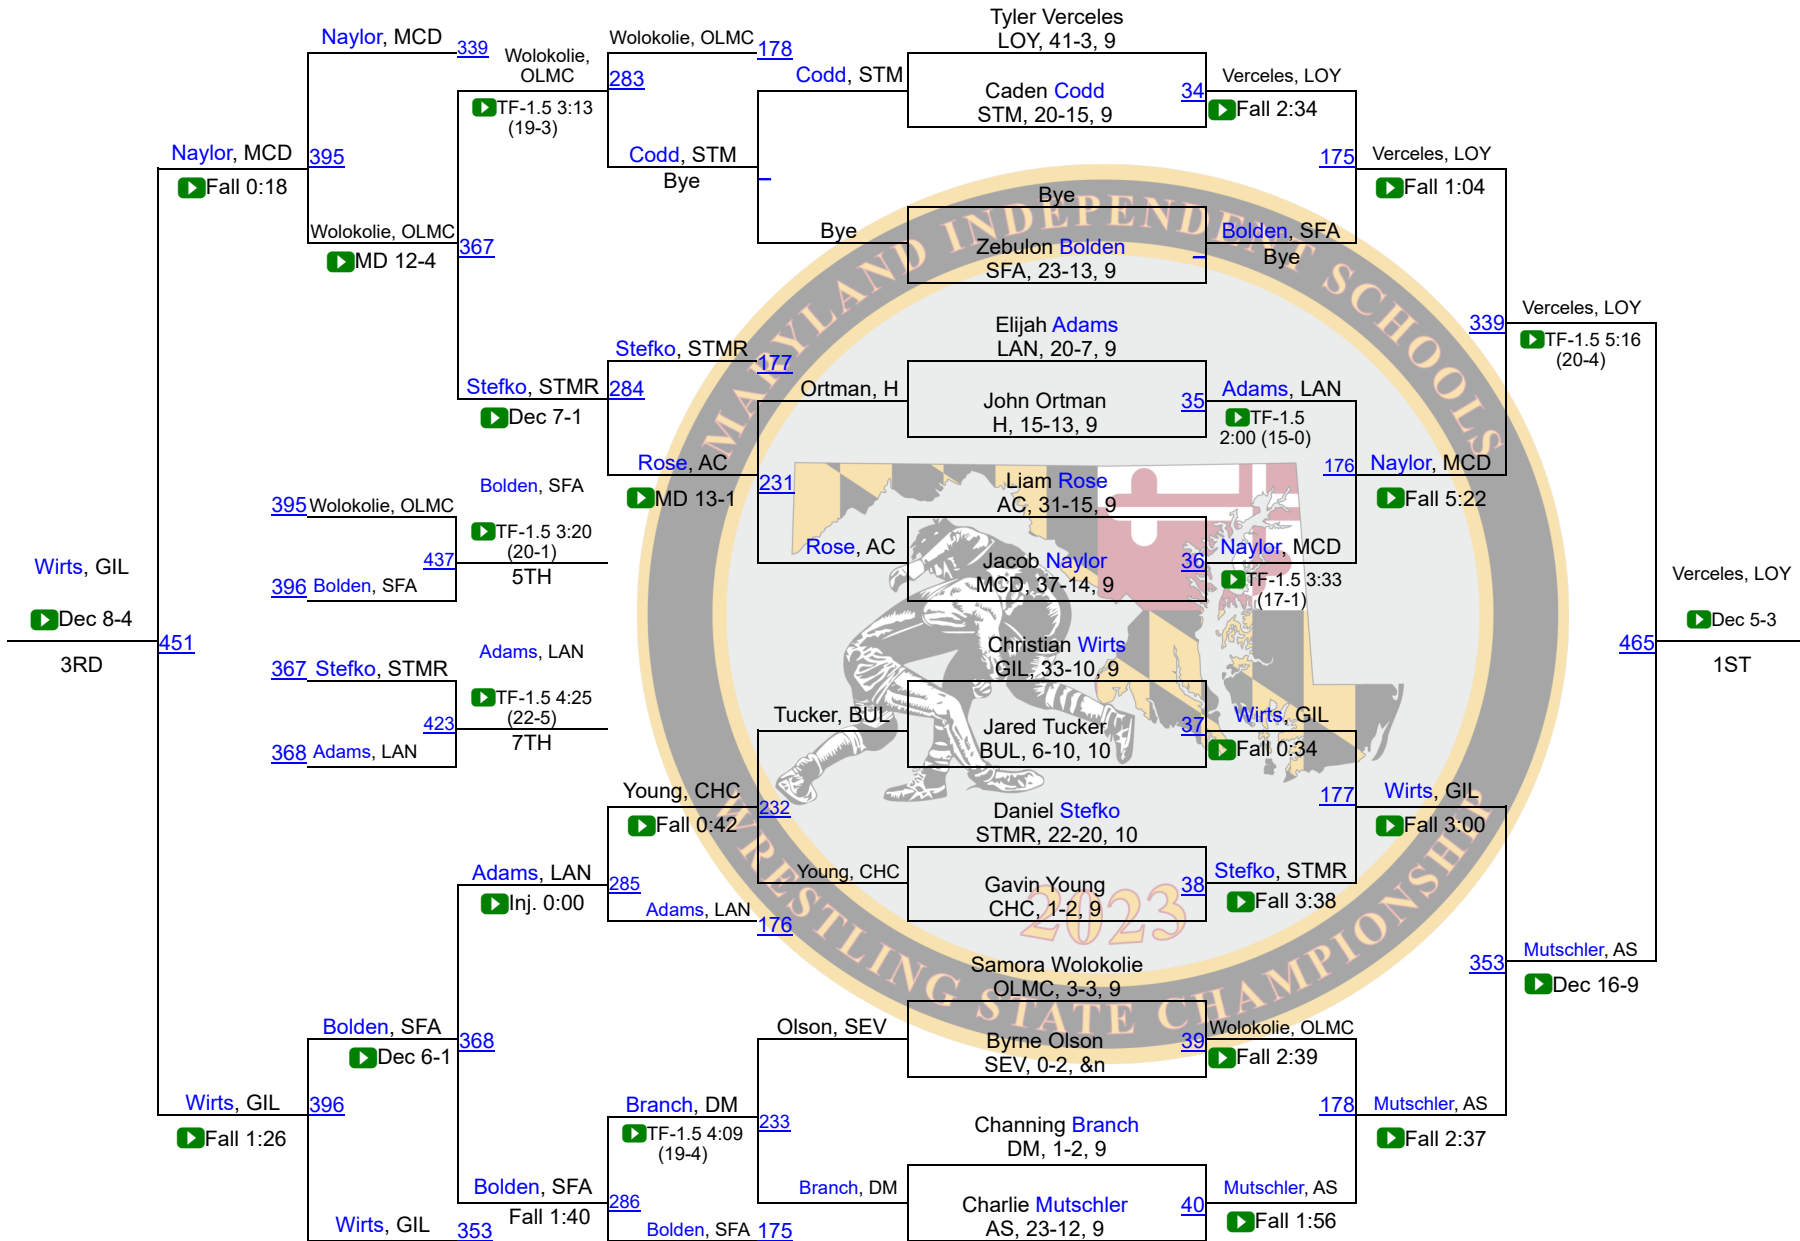

Maryland Independent School State Championship

106

Maryland Independent School State Championship

Maryland Independent School State Championship

120

Maryland Independent School State Championship

126

Maryland Independent School State Championship

Maryland Independent School State Championship

138

Maryland Independent School State Championship

144

Maryland Independent School State Championship

150

Maryland Independent School State Championship

Maryland Independent School State Championship