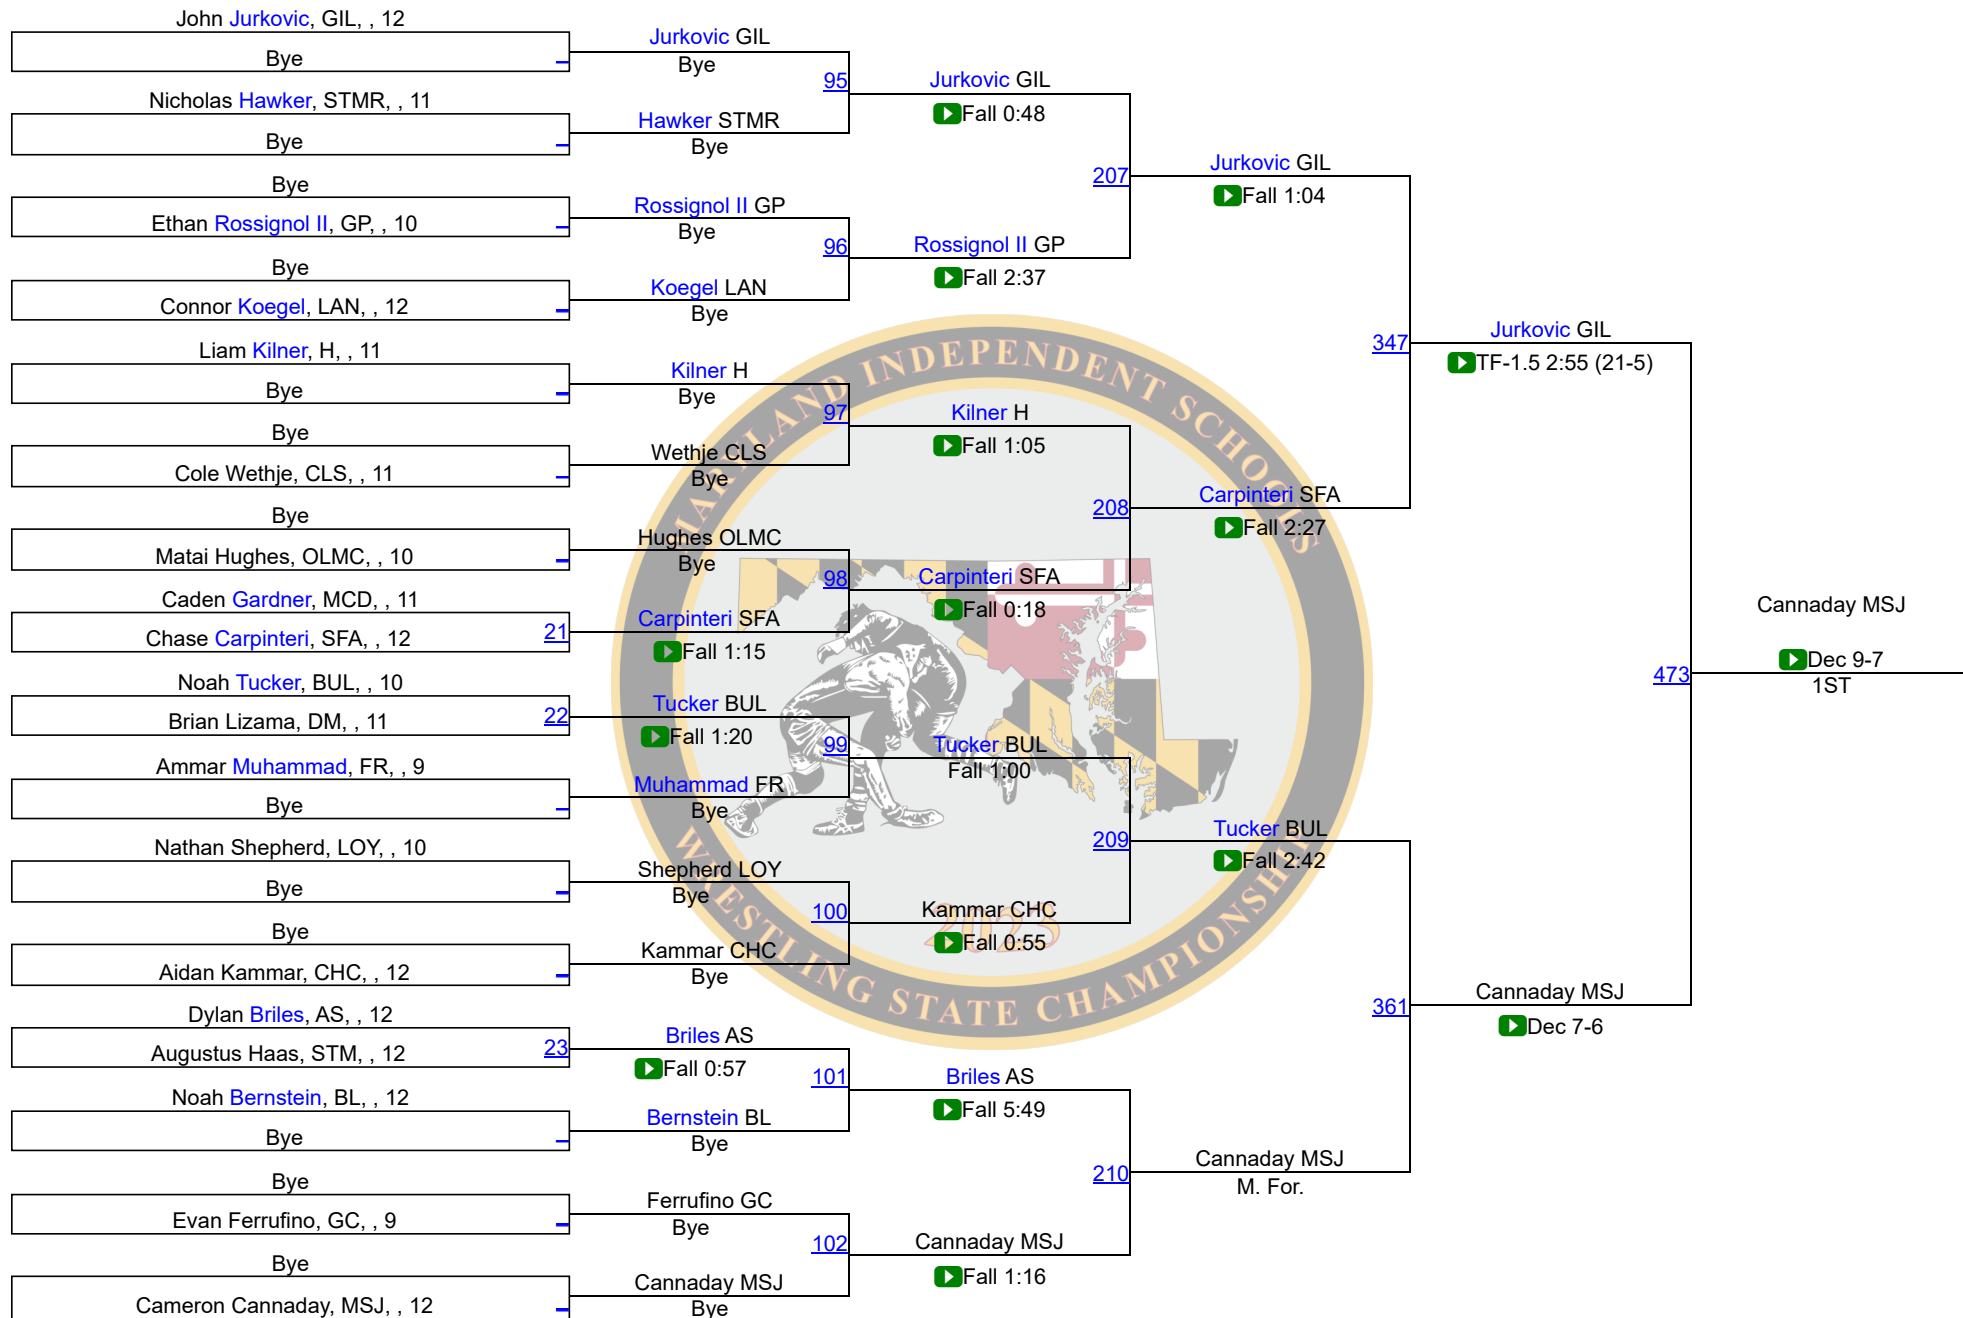

Maryland Independent School State Championship

138

Maryland Independent School State Championship

144

Maryland Independent School State Championship

150

Maryland Independent School State Championship

Maryland Independent School State Championship