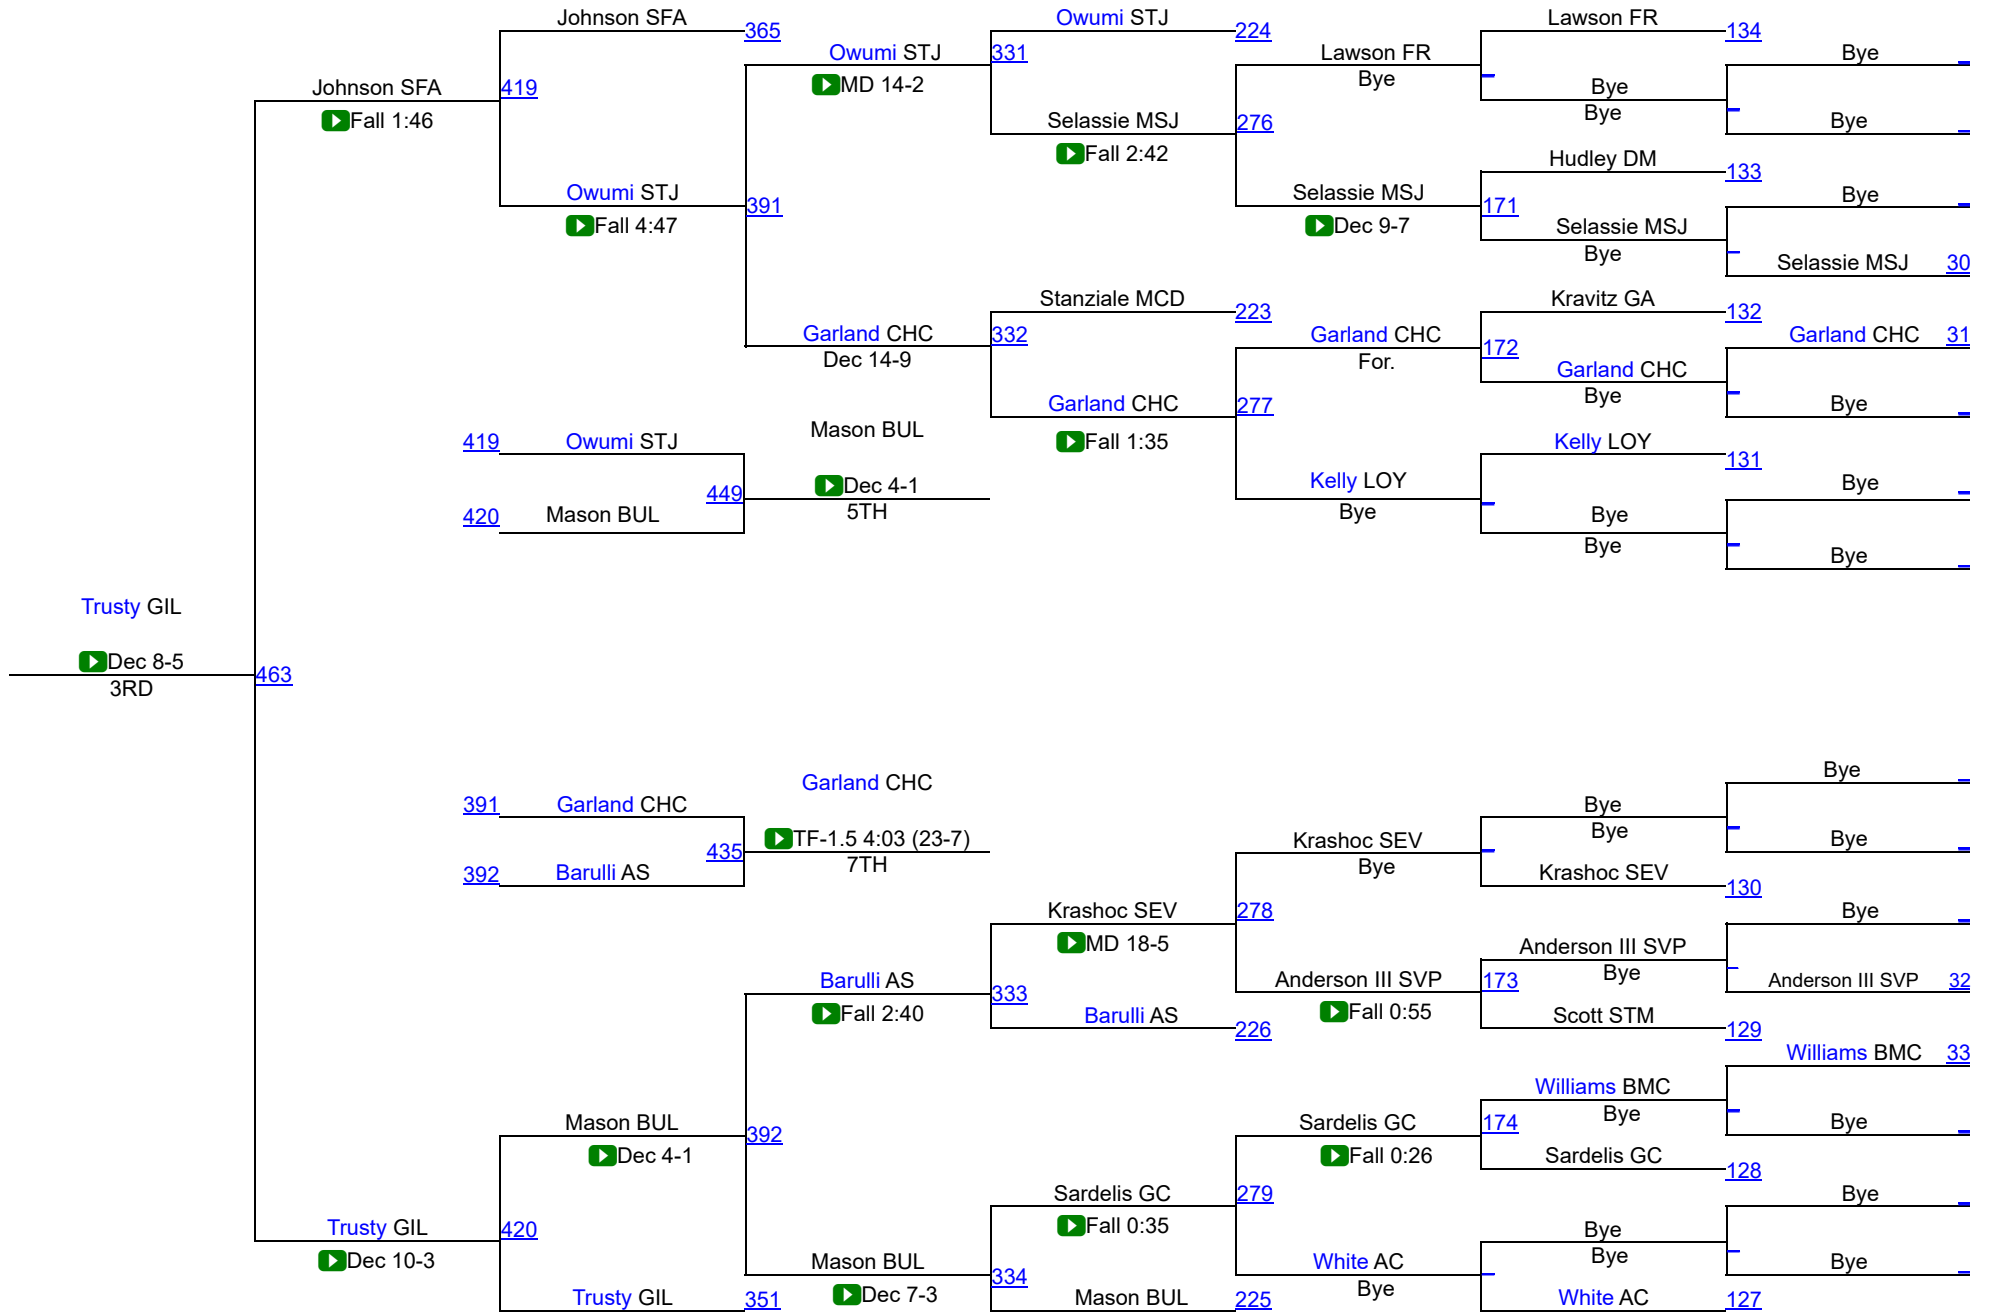

165

Maryland Independent School State Championship

175

Maryland Independent School State Championship

190

Maryland Independent School State Championship

215

| | Team | Season Team | Abbr | Count | Points |
|----|---|--|------|-------|--------|
| 1 | Archbishop Spalding, MD | Archbishop Spalding, MD (GET) | AS | 14 | 231.5 |
| 1 | Gilman School, MD | Gilman School, MD (GET) | GIL | 14 | 231.5 |
| 3 | Mount Saint Joseph, MD | Mount Saint Joseph, MD (GET) | MSJ | 12 | 199.5 |
| 4 | Loyola-Blakefield, MD | Loyola-Blakefield, MD (GET) | LOY | 12 | 195.5 |
| 5 |  McDonogh School, MD | McDonogh School, MD (GET) | MCD | 11 | 139.5 |
| 6 | Bullis School, MD | Bullis School, MD (GET) | BUL | 12 | 136.5 |
| 7 | St. Frances Academy, MD | Saint Frances Academy, MD (GET) | SFA | 10 | 122.5 |
| 7 | St. Mary's Ryken, MD | St. Mary's Ryken High School, MD (GET) | STMR | 10 | 122.5 |
| 9 | Calvert Hall College, MD | Calvert Hall College, MD (GET) | CHC | 14 | 111.0 |
| 10 | Archbishop Curley, MD | Archbishop Curley, MD (GET) | AC | 11 | 106.0 |
| 11 | Our Lady of Mt. Carmel, MD | Our Lady of Mt. Carmel, MD (GET) | OLMC | 8 | 75.5 |
| 12 | Good Counsel, MD | Our Lady of Good Counsel, MD (GET) | GC | 12 | 73.0 |
| 13 | St. James School, MD | St. James School, MD (GET) | STJ | 12 | 62.0 |
| 14 | Landon School, MD | Landon, MD (GET) | LAN | 13 | 61.5 |
| 15 | DeMatha Catholic, MD | DeMatha Catholic, MD (GET) | DM | 12 | 61.0 |
| 16 | Georgetown Prep, MD | Georgetown Prep, MD (GET) | GP | 11 | 59.0 |
| 17 | Severn School, MD | Severn School, MD (GET) | SEV | 10 | 51.5 |
| 18 | Gerstell Academy, MD | Gerstell Academy, MD (GET) | GA | 6 | 43.5 |
| 19 | Boys' Latin School, MD | Boys' Latin School, MD (GET) | BL | 8 | 41.5 |
| 20 | The St. Paul's School for Boys, MD | The St. Paul's School for Boys, MD (GET) | STP | 3 | 36.0 |
| 21 | Bishop McNamara, MD | Bishop McNamara, MD (GET) | BMC | 9 | 34.0 |
| 22 | Maryland School for the Deaf, MD | Maryland School for the Deaf, MD (GET) | MSD | 2 | 26.0 |
| 23 | The Heights School, MD | The Heights School, MD (GET) | H | 7 | 25.0 |
| 24 | St. Mary's Annapolis, MD | St. Mary's Annapolis, MD (GET) | STM | 8 | 6.0 |
| 25 | Friends of Baltimore, MD | Friends Of Baltimore, MD (GET) | FR | 6 | 5.5 |
| 26 | St. Vincent Pallotti, MD | St. Vincent Pallotti, MD (GET) | SVP | 1 | 4.0 |
| 27 | Covenant Life School, MD | Covenant Life School, MD (GET) | CLS | 4 | 2.5 |
| 28 | Saint Andrew's Episcopal School, MD | St. Andrew's Episcopal School, MD (GET) | SAES | 1 | 0.0 |