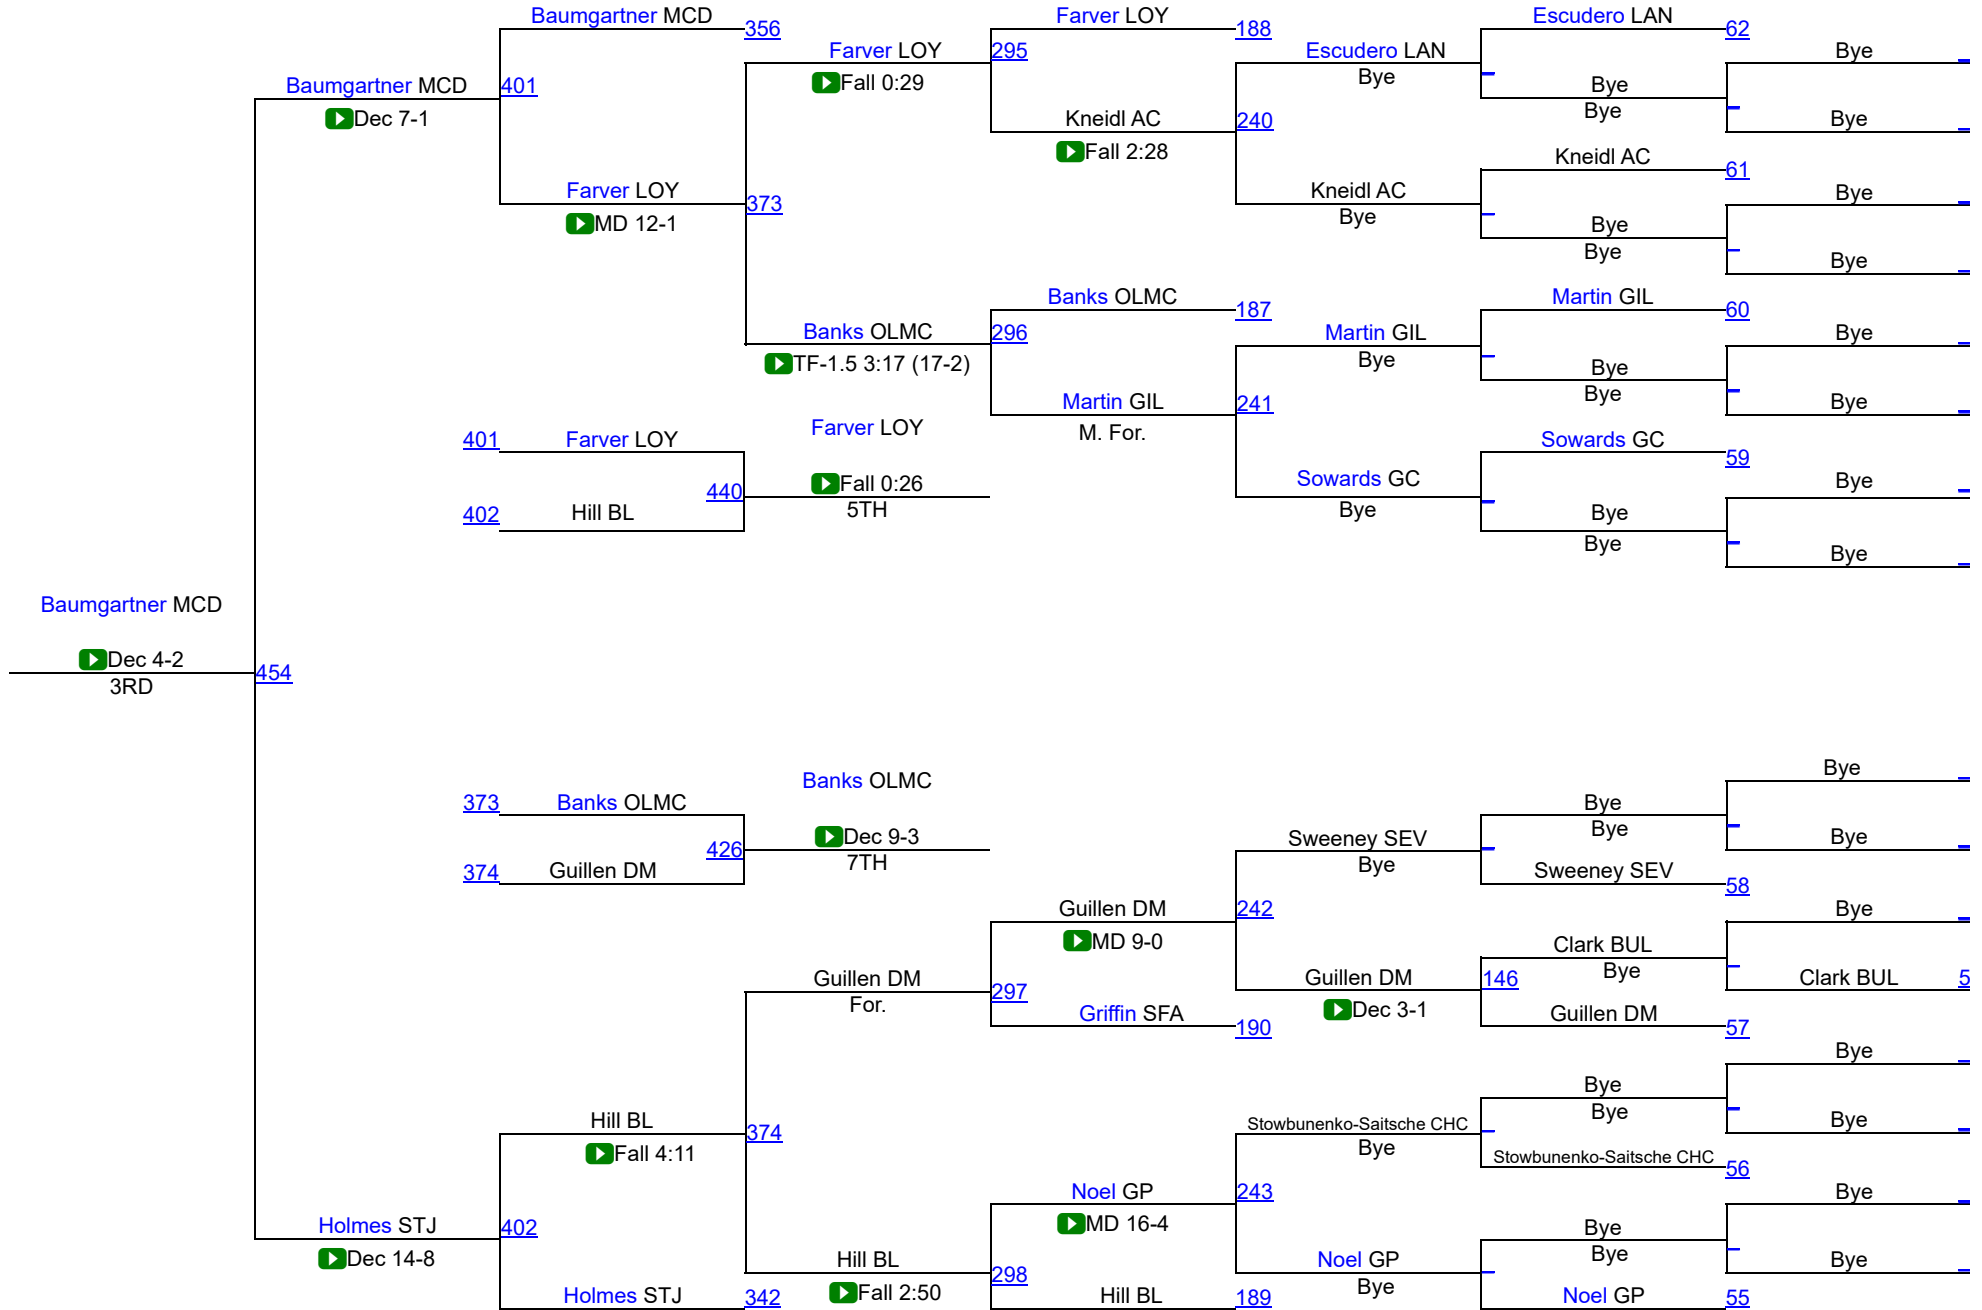

Maryland Independent School State Championship

106

Maryland Independent School State Championship

Maryland Independent School State Championship

120

Maryland Independent School State Championship

126

Maryland Independent School State Championship