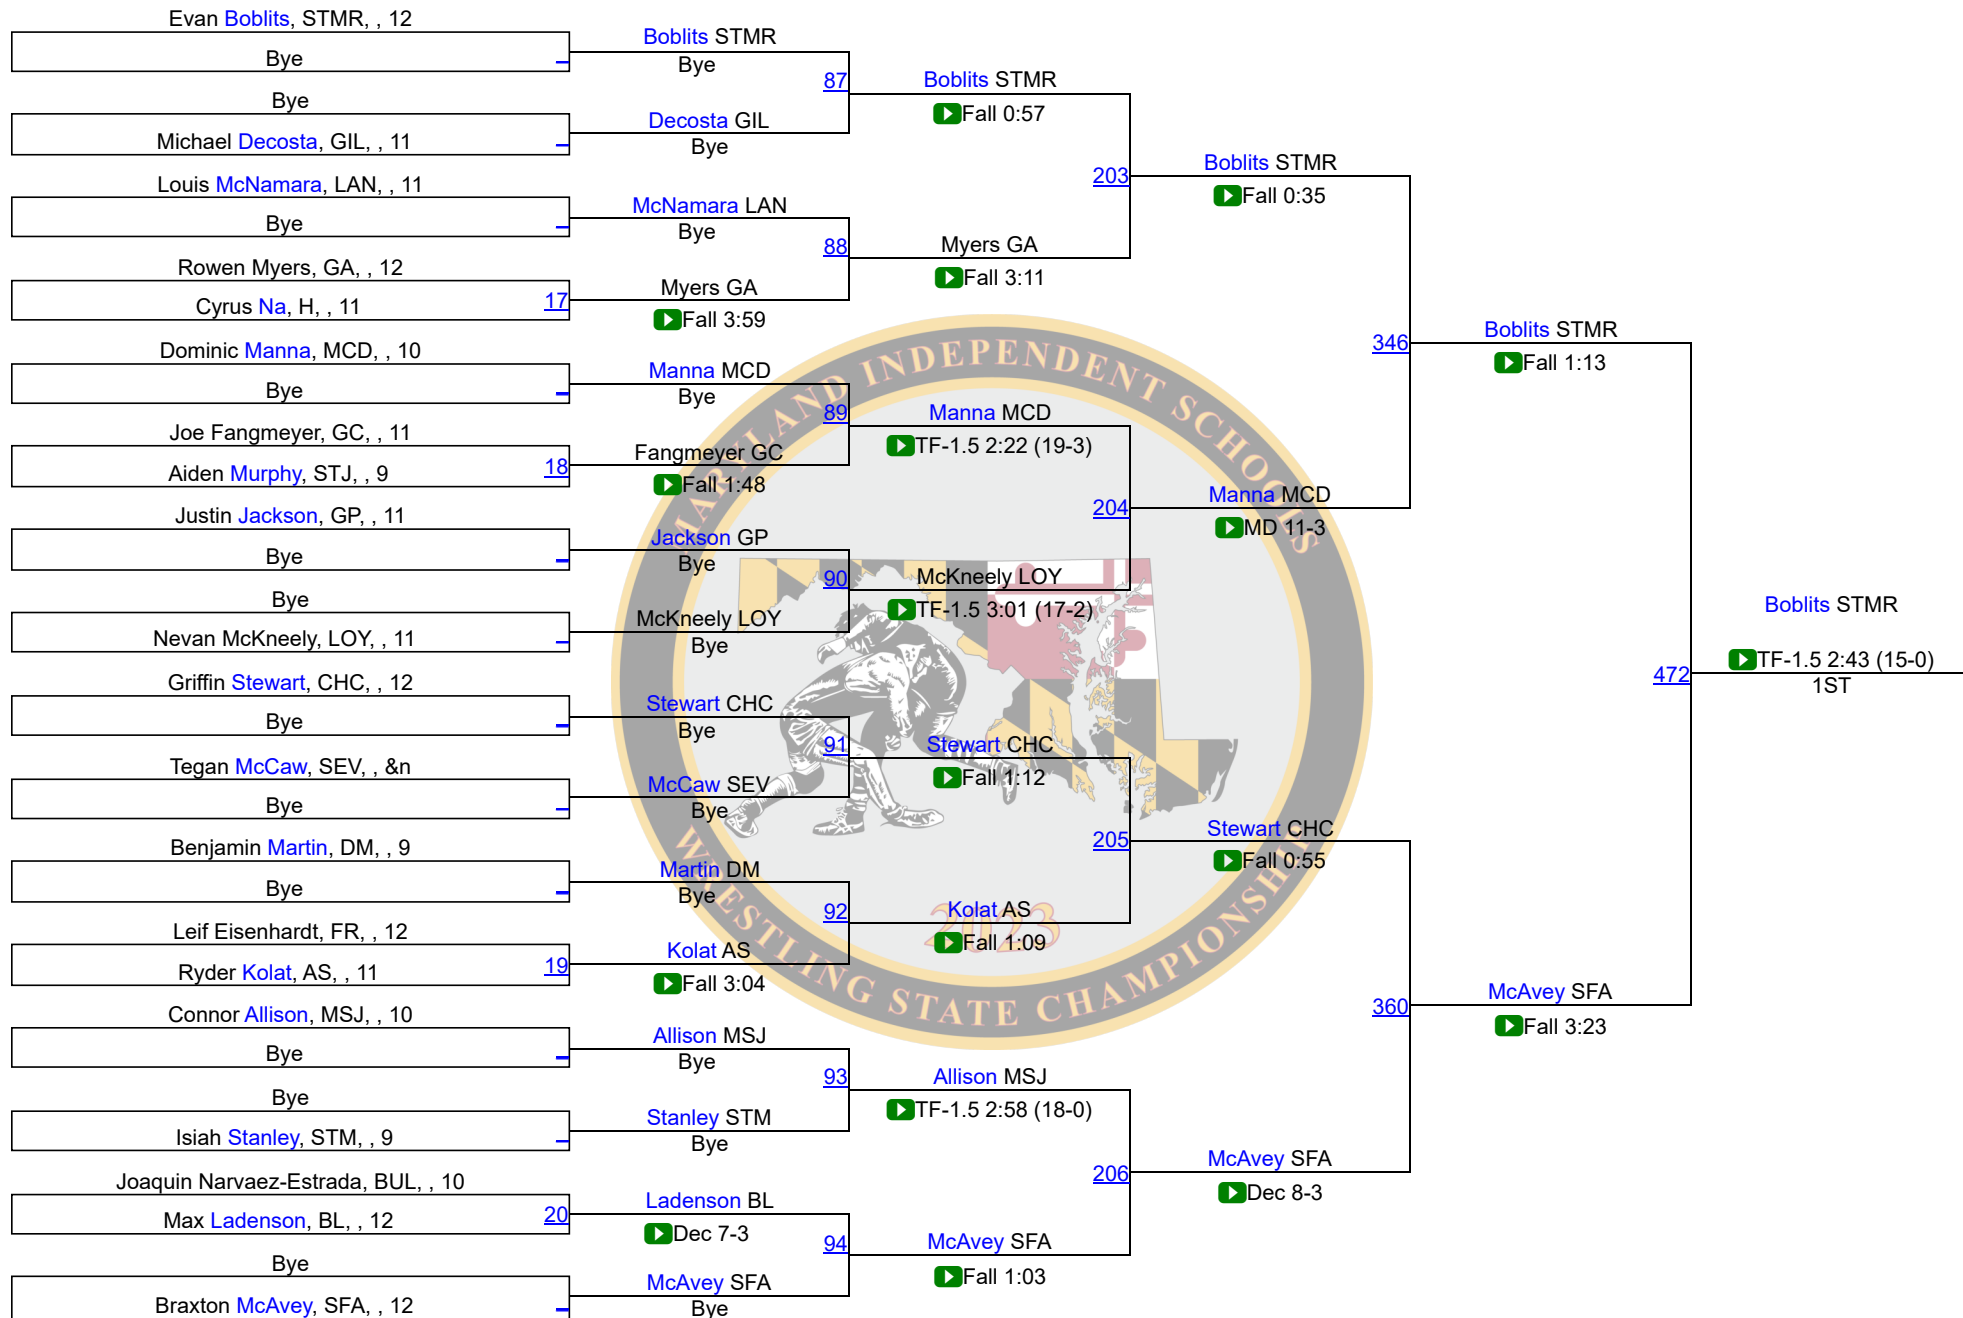

Maryland Independent School State Championship

138

Maryland Independent School State Championship

144

Maryland Independent School State Championship

150

Maryland Independent School State Championship

Maryland Independent School State Championship