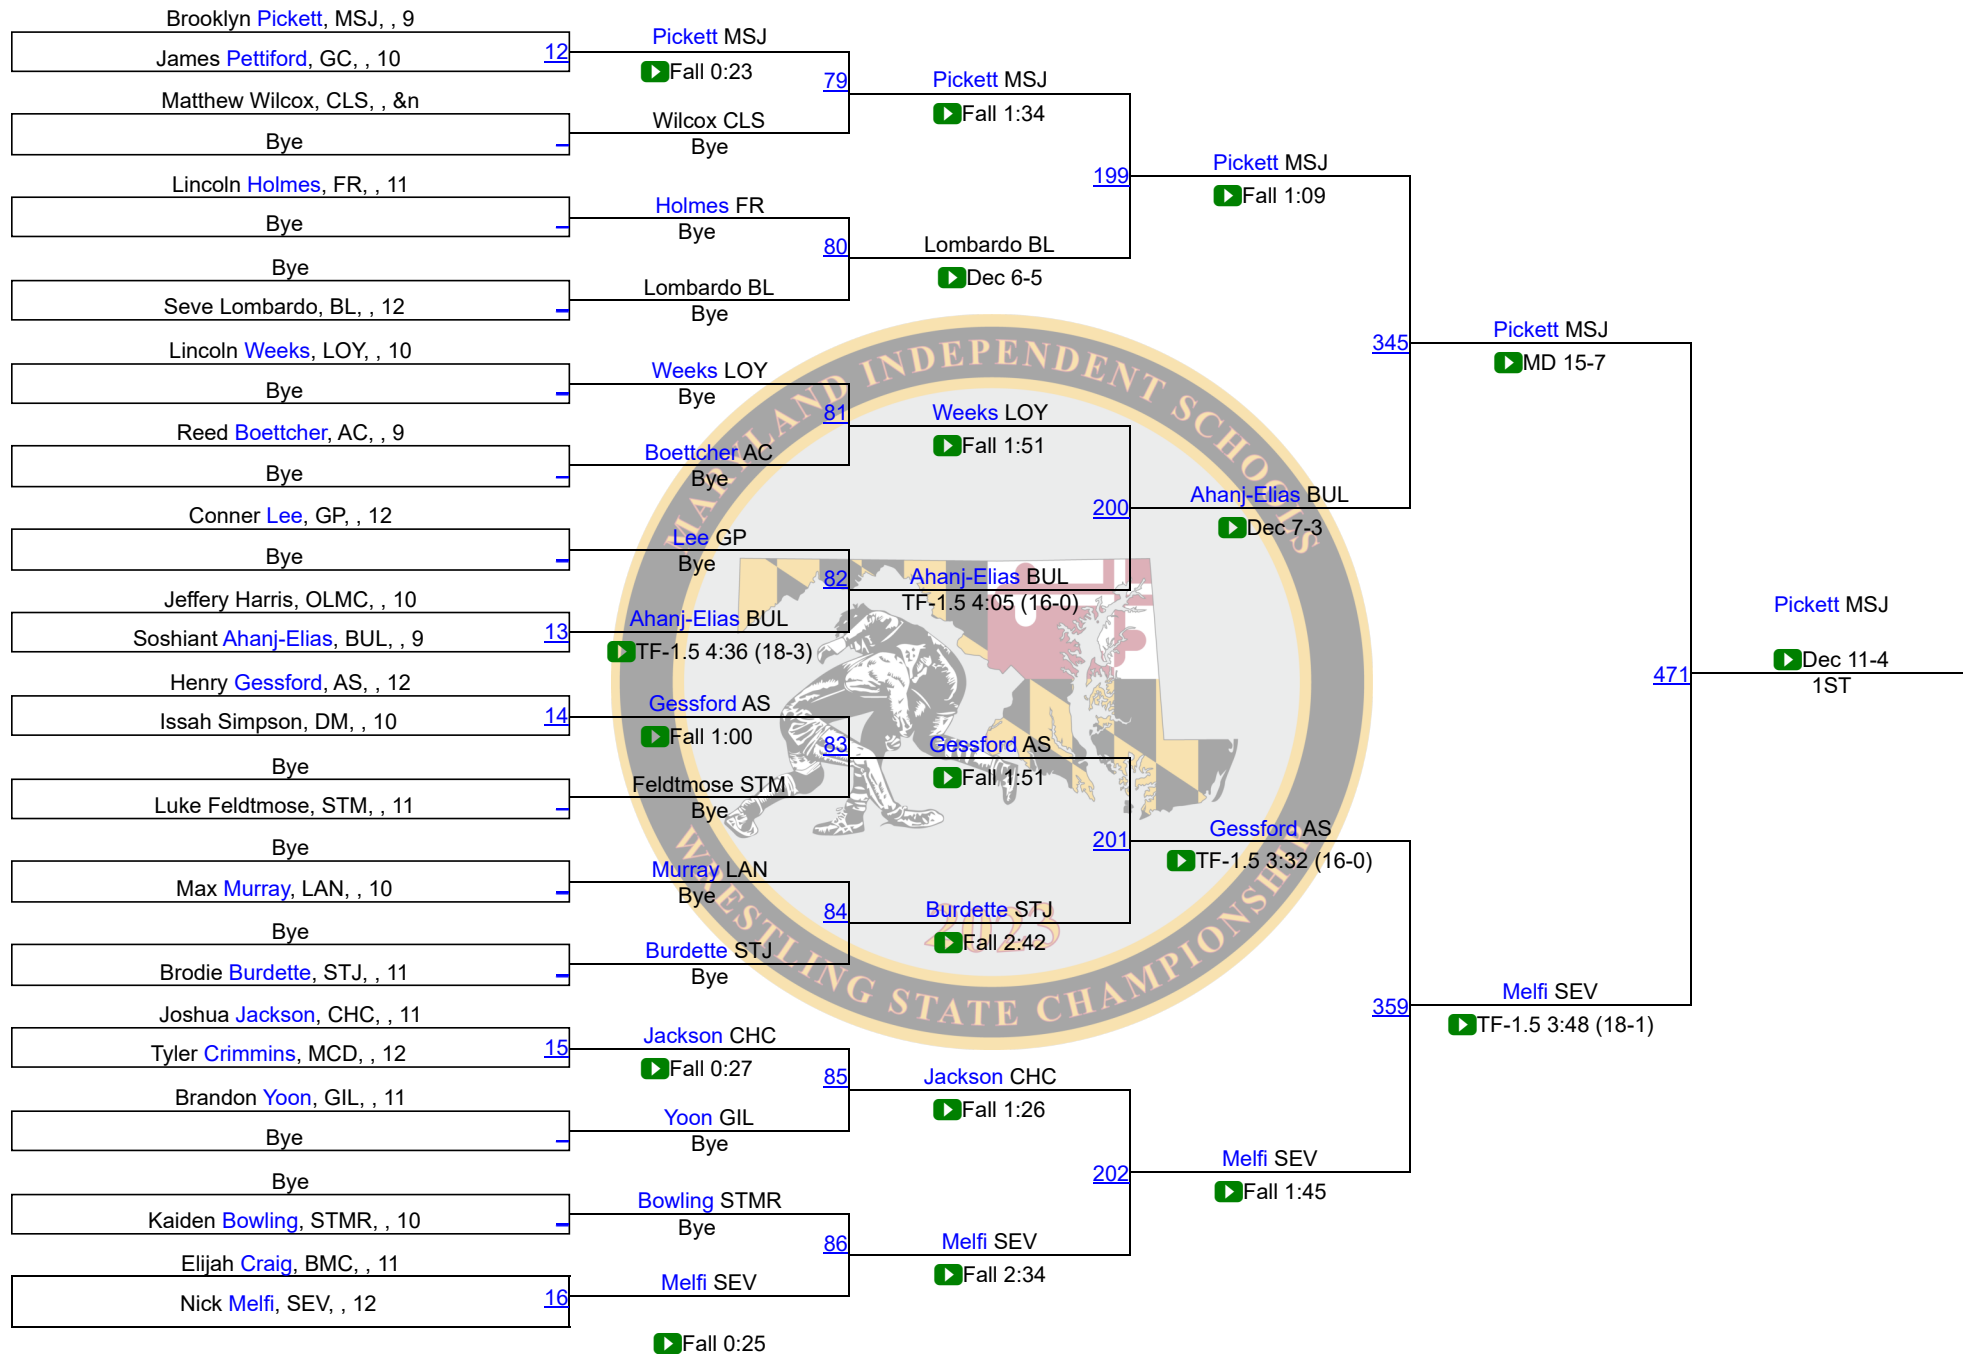

Maryland Independent School State Championship

138

Maryland Independent School State Championship

144

Maryland Independent School State Championship

150

Maryland Independent School State Championship

Maryland Independent School State Championship