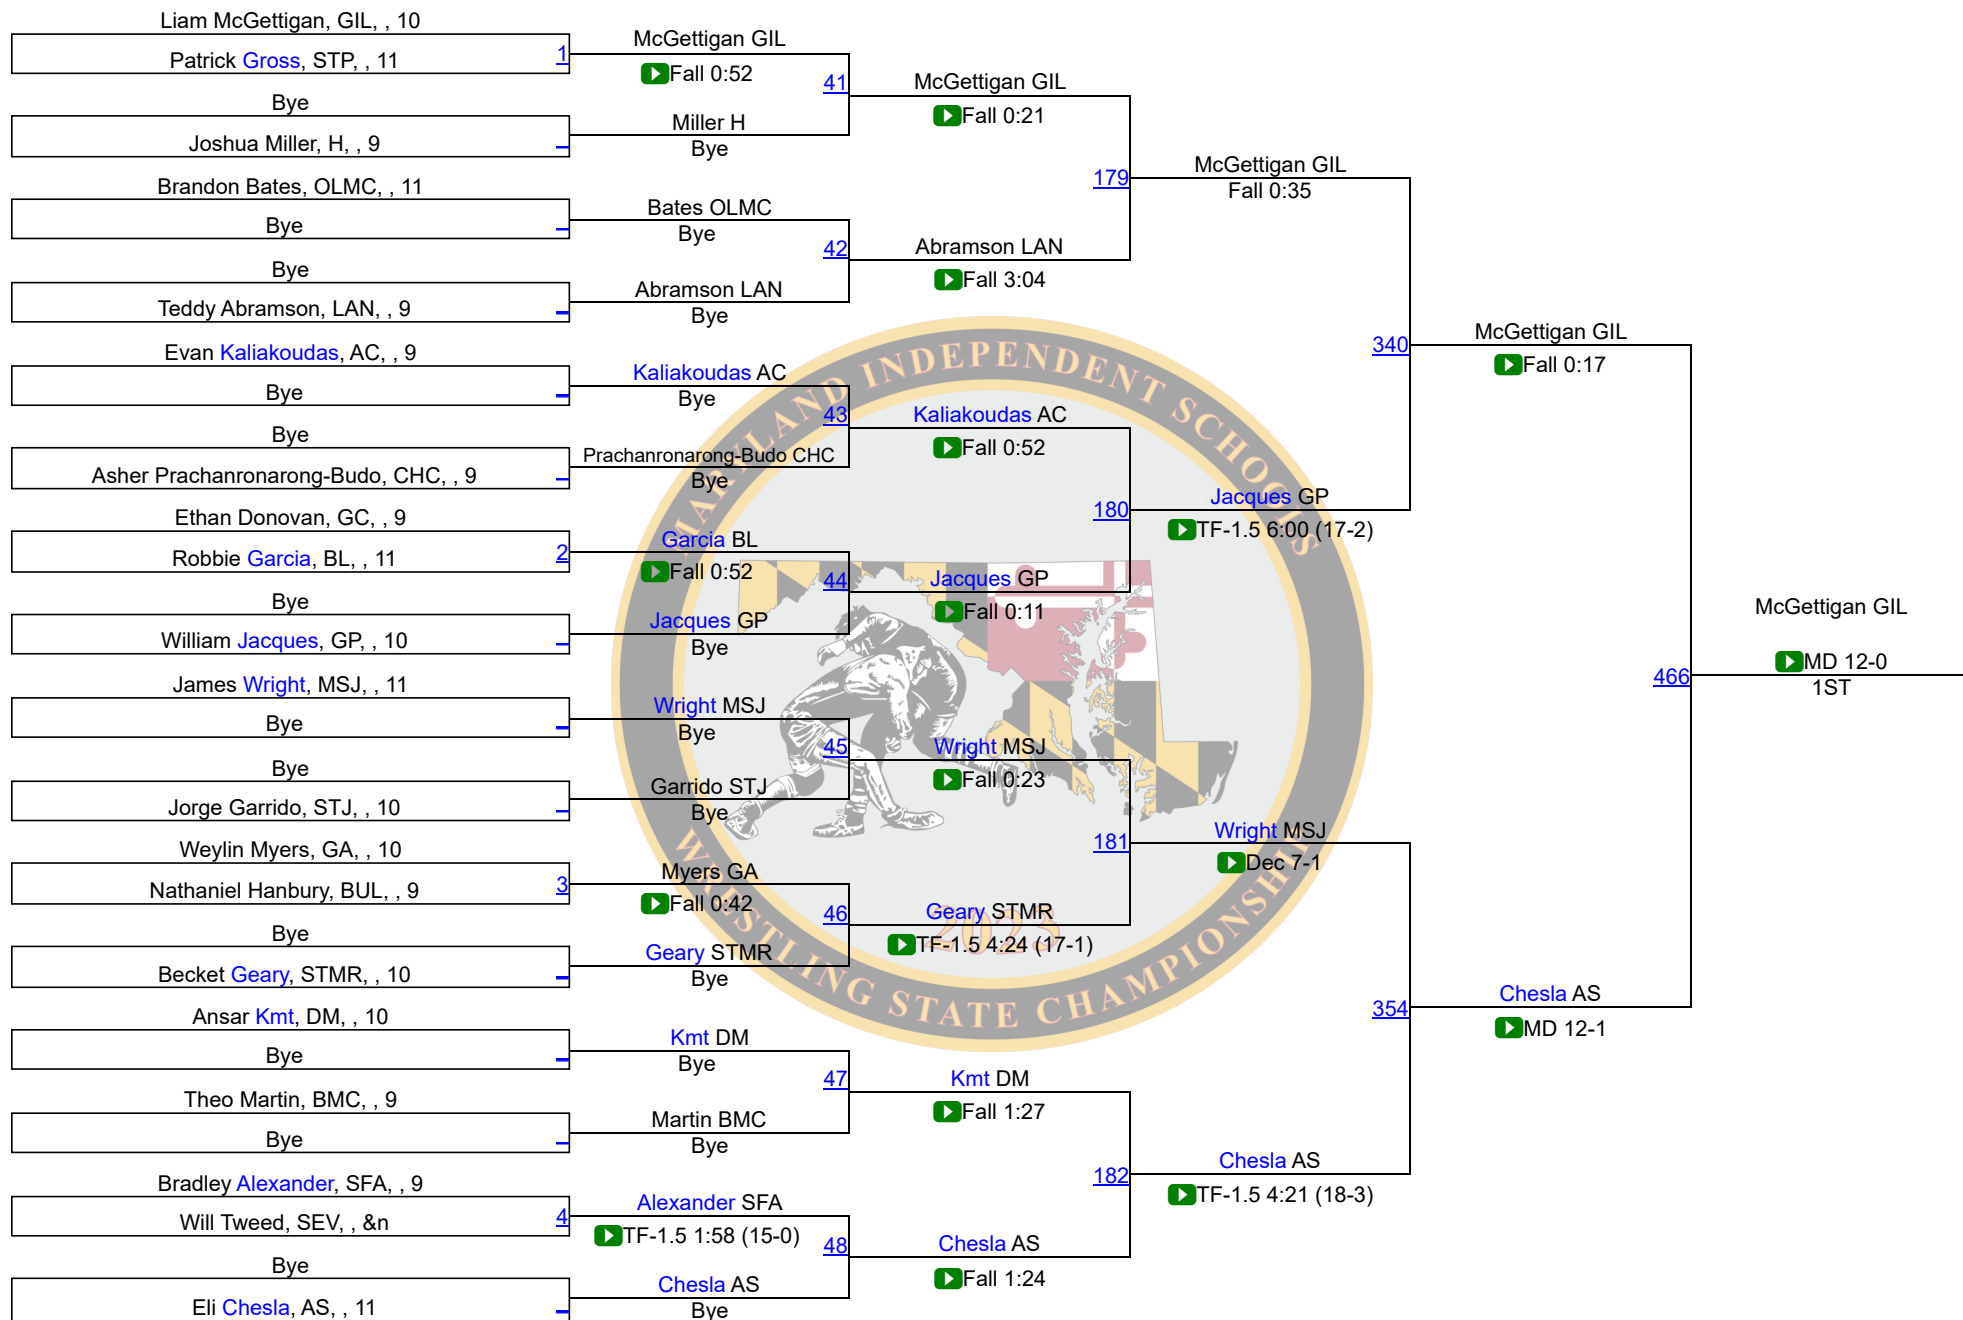

Maryland Independent School State Championship

106

Maryland Independent School State Championship

Maryland Independent School State Championship

120

Maryland Independent School State Championship

126

Maryland Independent School State Championship

Maryland Independent School State Championship

138

Maryland Independent School State Championship

144

Maryland Independent School State Championship

150

Maryland Independent School State Championship

Maryland Independent School State Championship