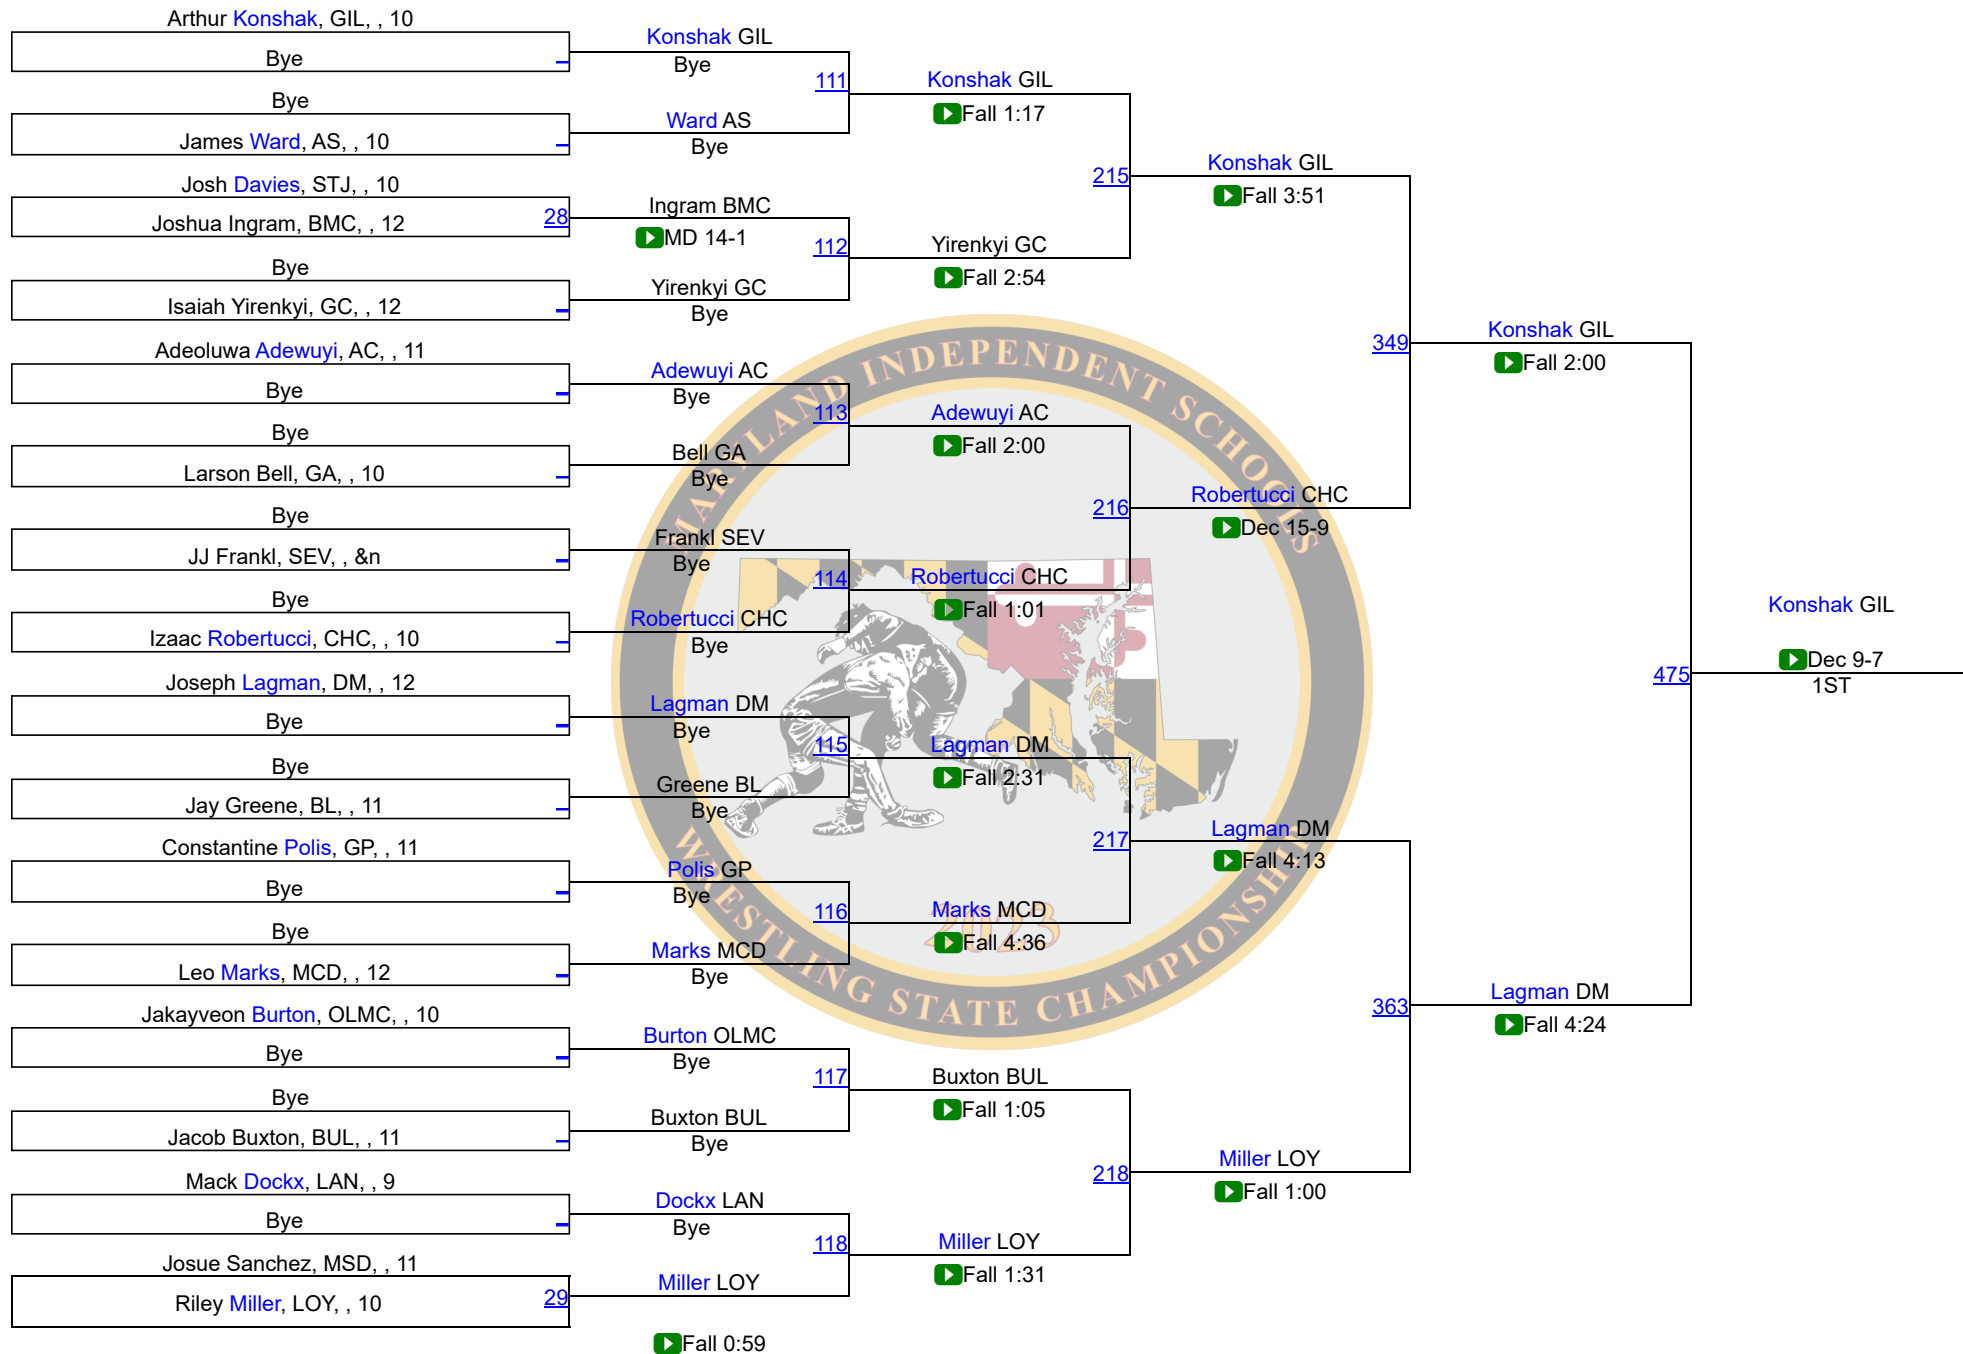

Maryland Independent School State Championship

175