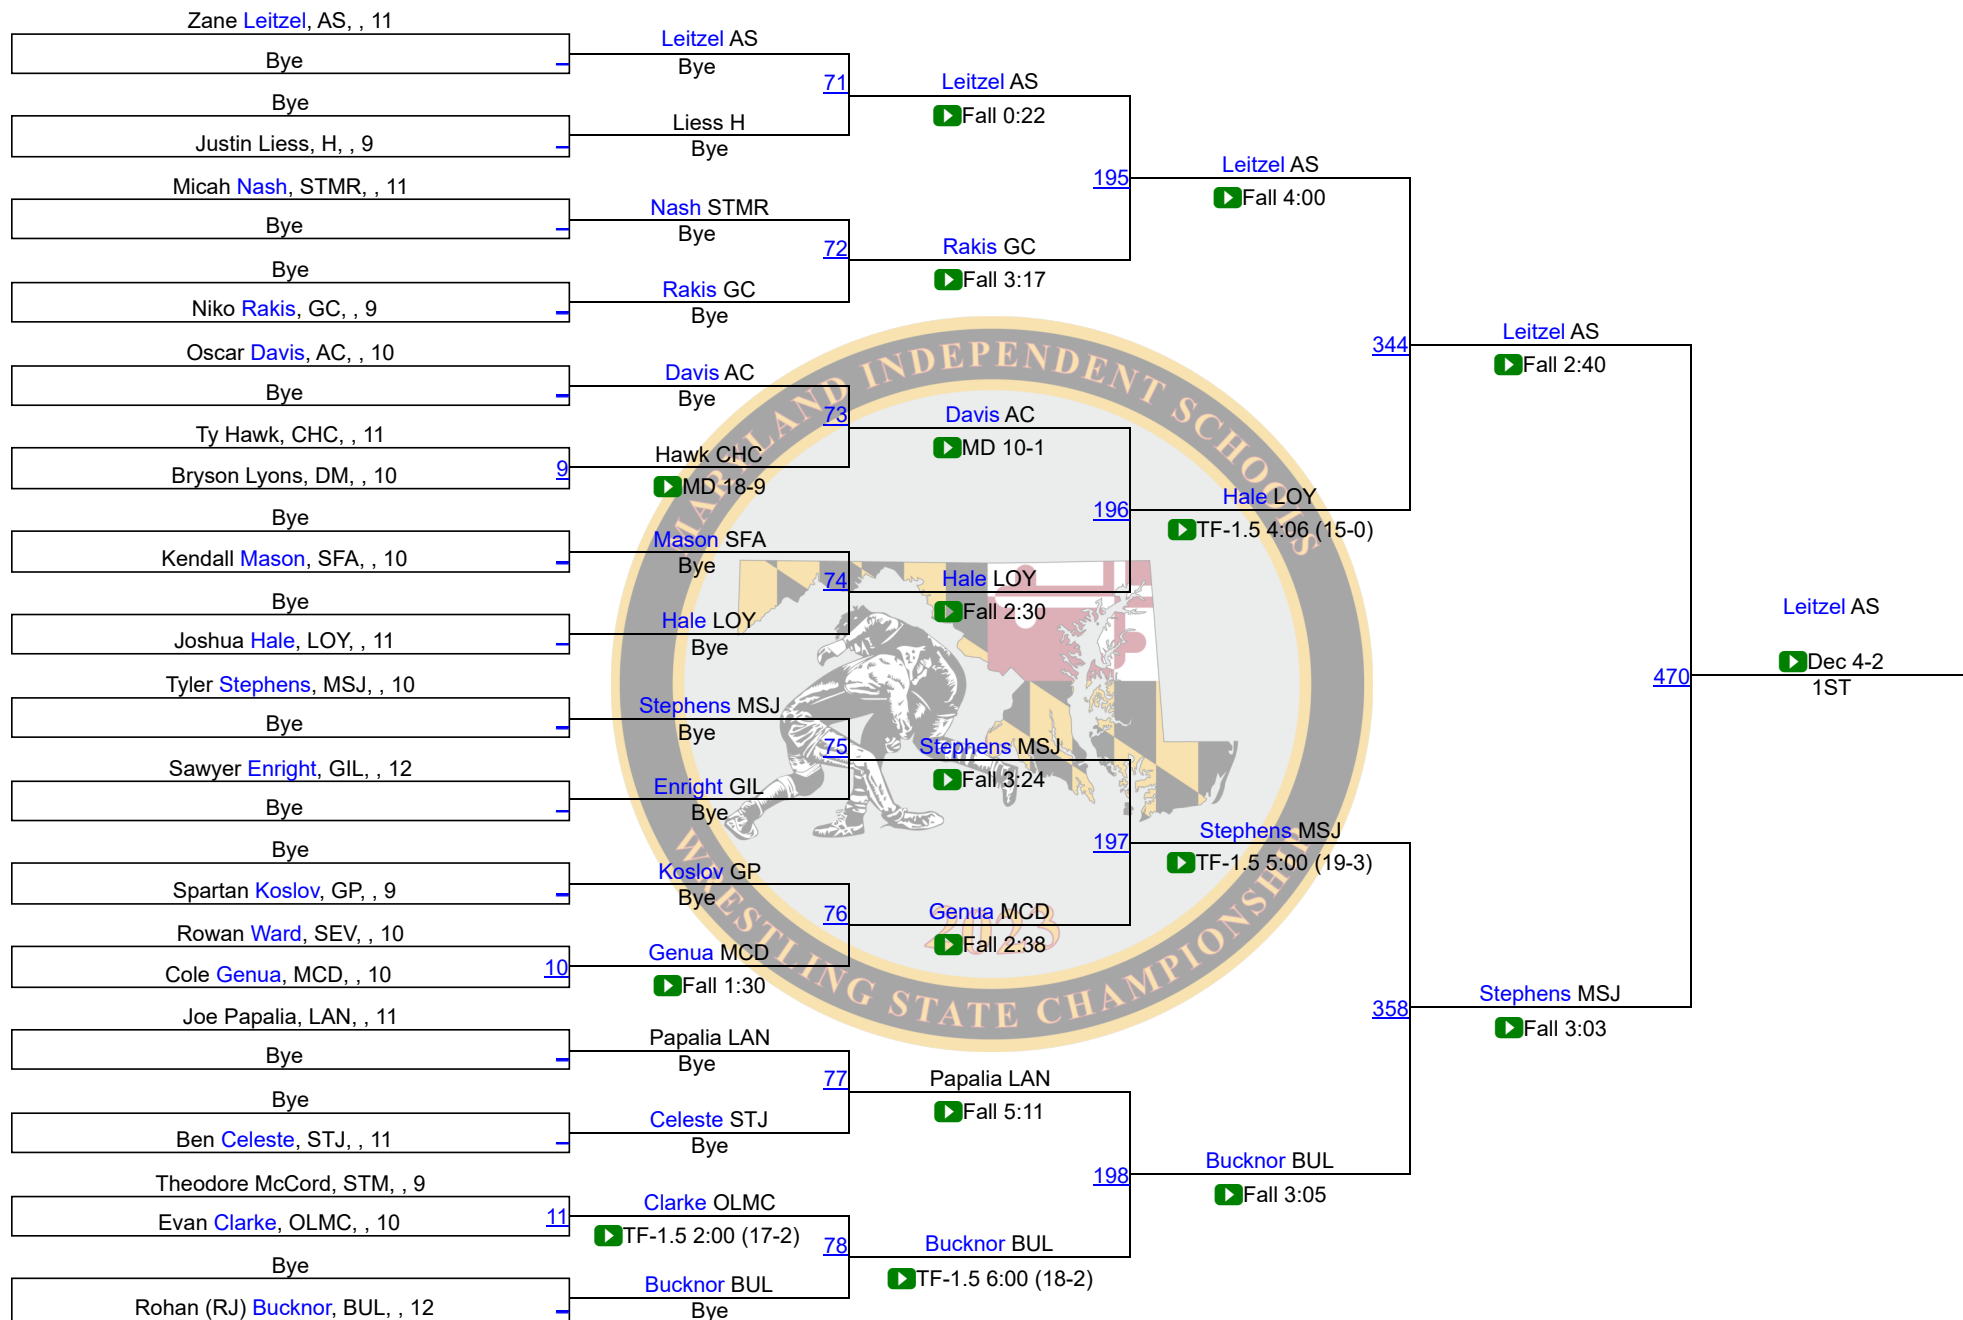

Maryland Independent School State Championship

138