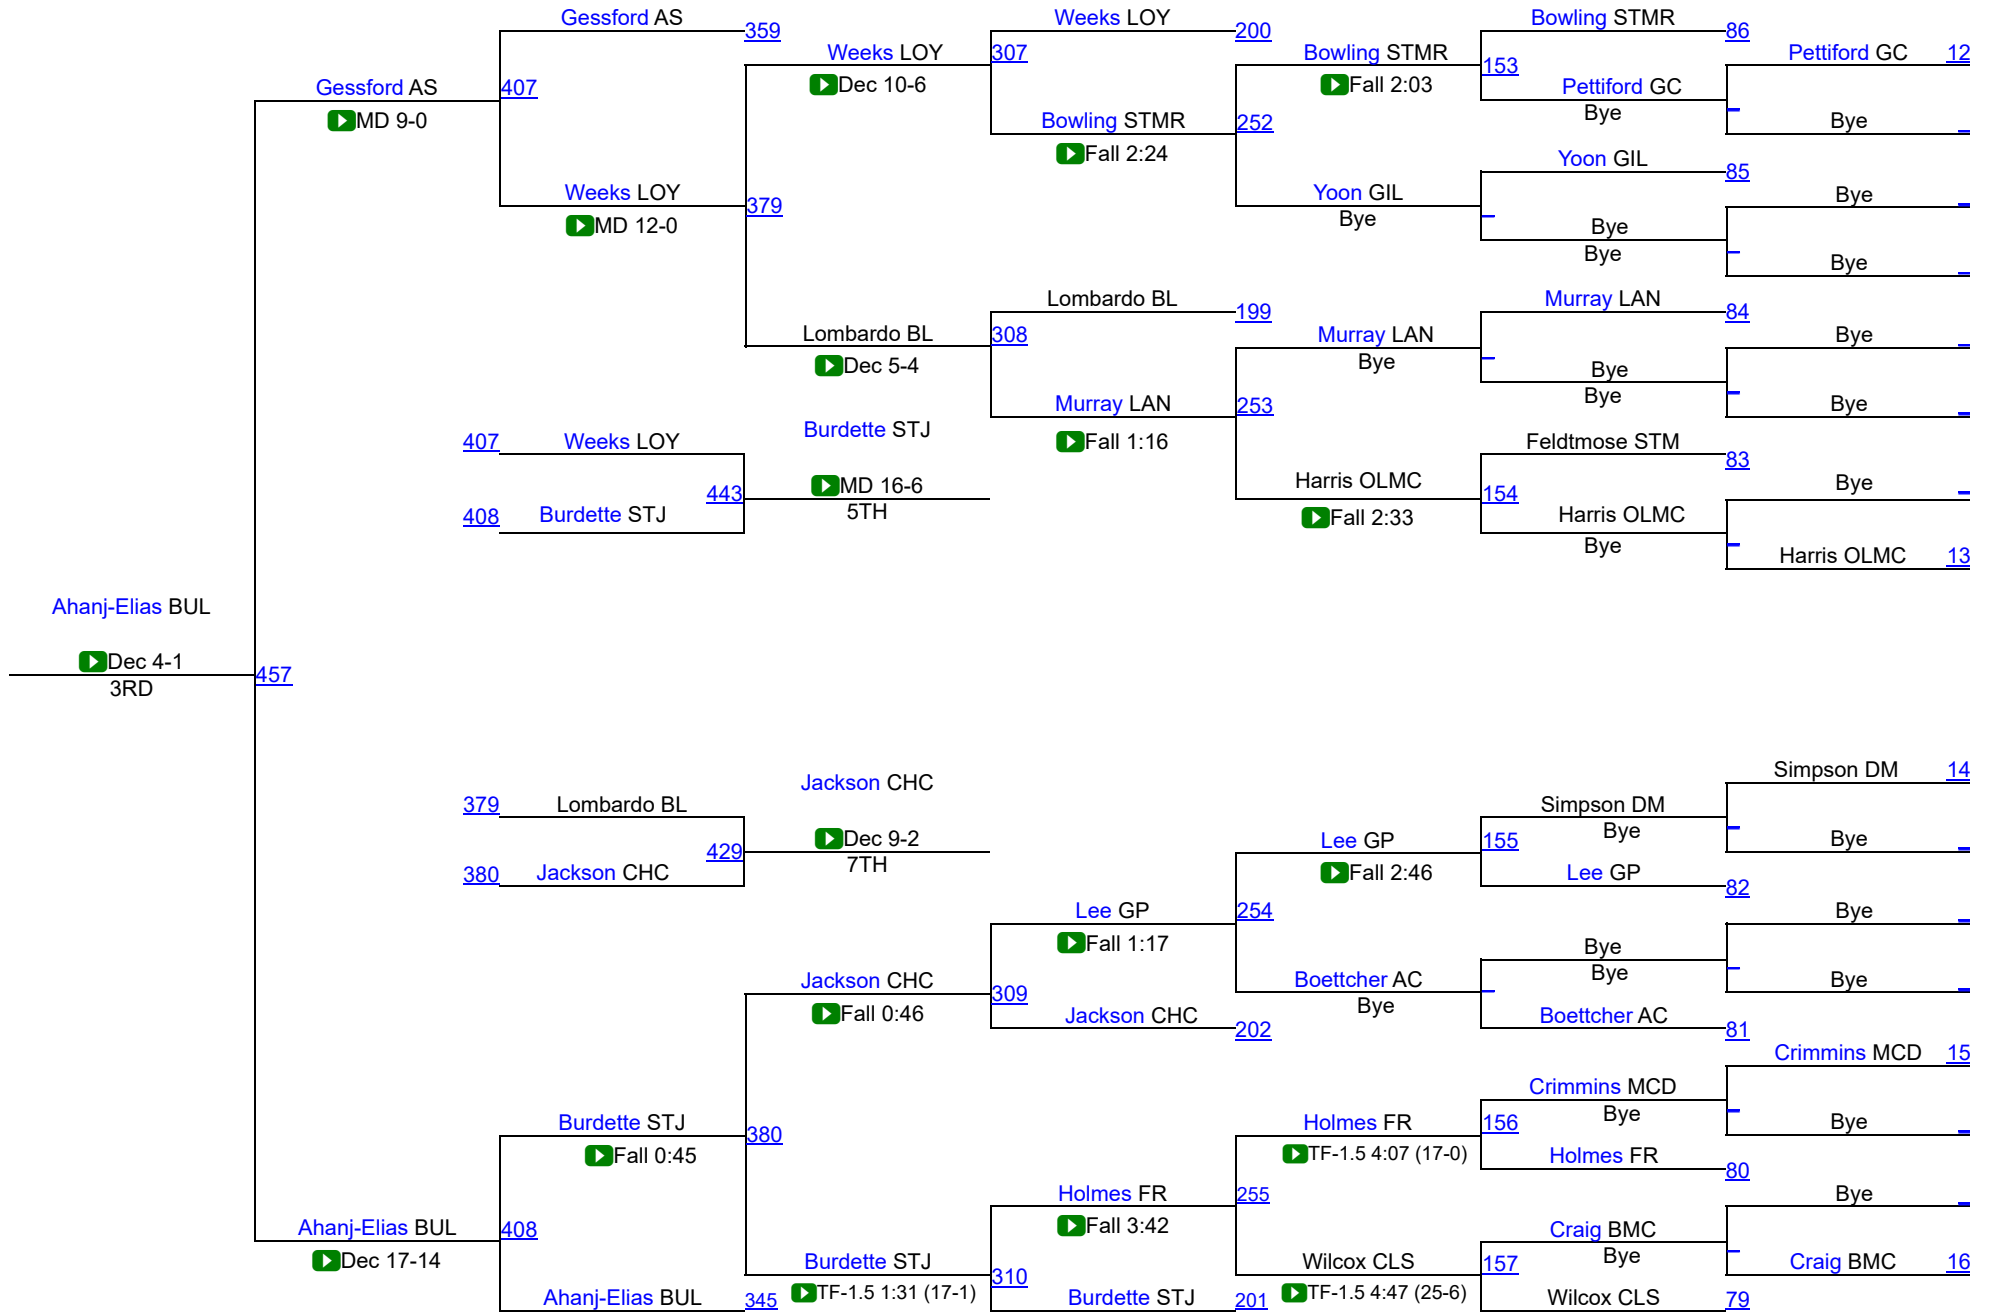

Maryland Independent School State Championship

138

Maryland Independent School State Championship

144

Maryland Independent School State Championship

150

Maryland Independent School State Championship

Maryland Independent School State Championship