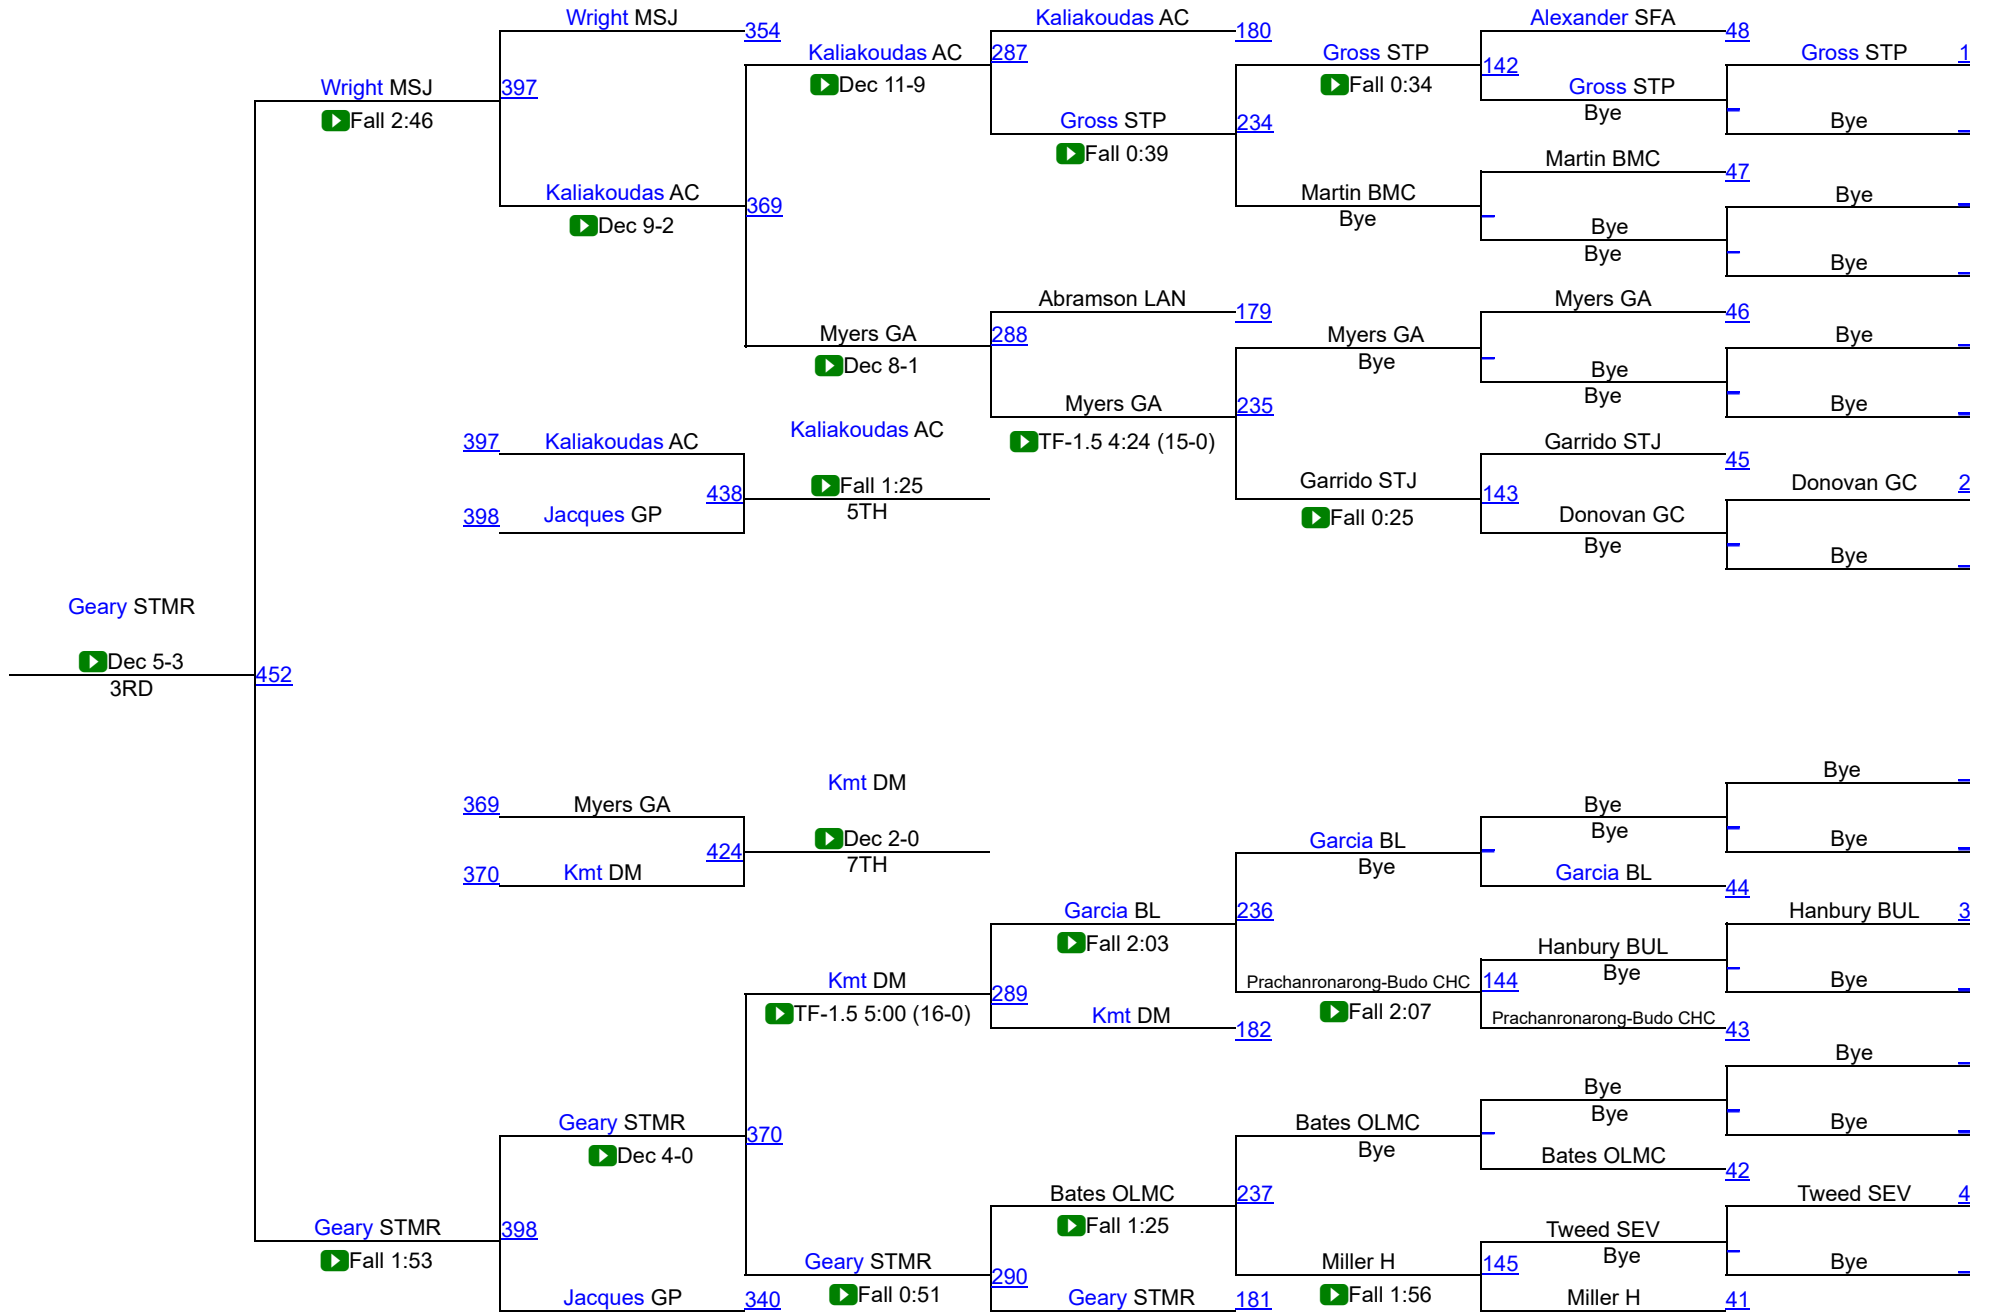

Maryland Independent School State Championship

106

Maryland Independent School State Championship

Maryland Independent School State Championship

120

Maryland Independent School State Championship

126

Maryland Independent School State Championship