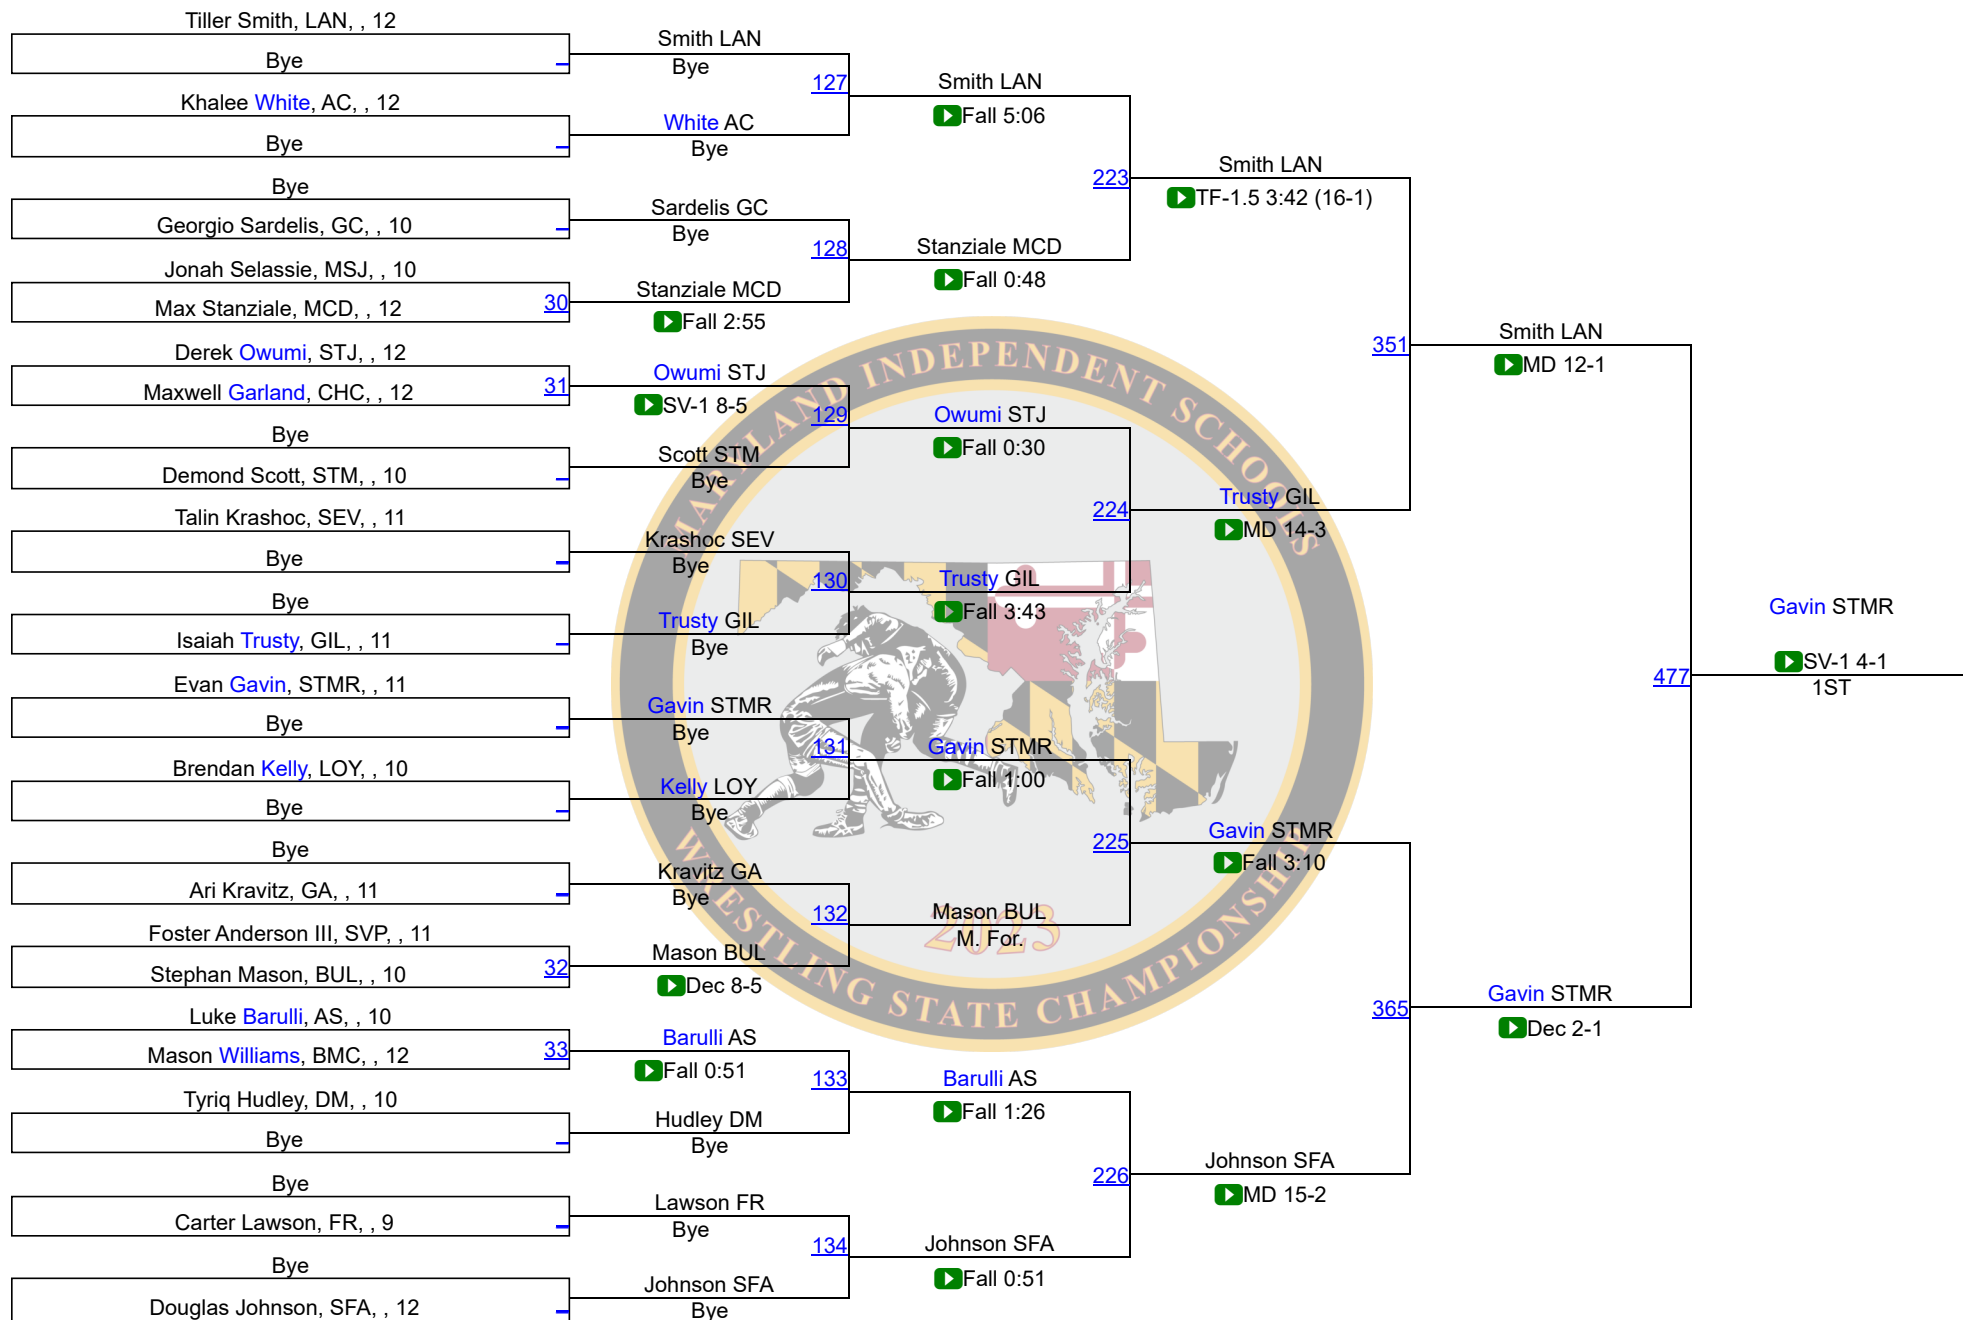

165

Maryland Independent School State Championship

175

Maryland Independent School State Championship

190

Maryland Independent School State Championship

215

| | Team | Season Team | Abbr | Count | Points |
|----|---|--|------|-------|--------|
| 1 | Archbishop Spalding, MD | Archbishop Spalding, MD (GET) | AS | 14 | 231.5 |
| 1 | Gilman School, MD | Gilman School, MD (GET) | GIL | 14 | 231.5 |
| 3 | Mount Saint Joseph, MD | Mount Saint Joseph, MD (GET) | MSJ | 12 | 199.5 |
| 4 | Loyola-Blakefield, MD | Loyola-Blakefield, MD (GET) | LOY | 12 | 195.5 |
| 5 |  McDonogh School, MD | McDonogh School, MD (GET) | MCD | 11 | 139.5 |
| 6 | Bullis School, MD | Bullis School, MD (GET) | BUL | 12 | 136.5 |
| 7 | St. Frances Academy, MD | Saint Frances Academy, MD (GET) | SFA | 10 | 122.5 |
| 7 | St. Mary's Ryken, MD | St. Mary's Ryken High School, MD (GET) | STMR | 10 | 122.5 |
| 9 | Calvert Hall College, MD | Calvert Hall College, MD (GET) | CHC | 14 | 111.0 |
| 10 | Archbishop Curley, MD | Archbishop Curley, MD (GET) | AC | 11 | 106.0 |
| 11 | Our Lady of Mt. Carmel, MD | Our Lady of Mt. Carmel, MD (GET) | OLMC | 8 | 75.5 |
| 12 | Good Counsel, MD | Our Lady of Good Counsel, MD (GET) | GC | 12 | 73.0 |
| 13 | St. James School, MD | St. James School, MD (GET) | STJ | 12 | 62.0 |
| 14 | Landon School, MD | Landon, MD (GET) | LAN | 13 | 61.5 |
| 15 | DeMatha Catholic, MD | DeMatha Catholic, MD (GET) | DM | 12 | 61.0 |
| 16 | Georgetown Prep, MD | Georgetown Prep, MD (GET) | GP | 11 | 59.0 |
| 17 | Severn School, MD | Severn School, MD (GET) | SEV | 10 | 51.5 |
| 18 | Gerstell Academy, MD | Gerstell Academy, MD (GET) | GA | 6 | 43.5 |
| 19 | Boys' Latin School, MD | Boys' Latin School, MD (GET) | BL | 8 | 41.5 |
| 20 | The St. Paul's School for Boys, MD | The St. Paul's School for Boys, MD (GET) | STP | 3 | 36.0 |
| 21 | Bishop McNamara, MD | Bishop McNamara, MD (GET) | BMC | 9 | 34.0 |
| 22 | Maryland School for the Deaf, MD | Maryland School for the Deaf, MD (GET) | MSD | 2 | 26.0 |
| 23 | The Heights School, MD | The Heights School, MD (GET) | H | 7 | 25.0 |
| 24 | St. Mary's Annapolis, MD | St. Mary's Annapolis, MD (GET) | STM | 8 | 6.0 |
| 25 | Friends of Baltimore, MD | Friends Of Baltimore, MD (GET) | FR | 6 | 5.5 |
| 26 | St. Vincent Pallotti, MD | St. Vincent Pallotti, MD (GET) | SVP | 1 | 4.0 |
| 27 | Covenant Life School, MD | Covenant Life School, MD (GET) | CLS | 4 | 2.5 |
| 28 | Saint Andrew's Episcopal School, MD | St. Andrew's Episcopal School, MD (GET) | SAES | 1 | 0.0 |