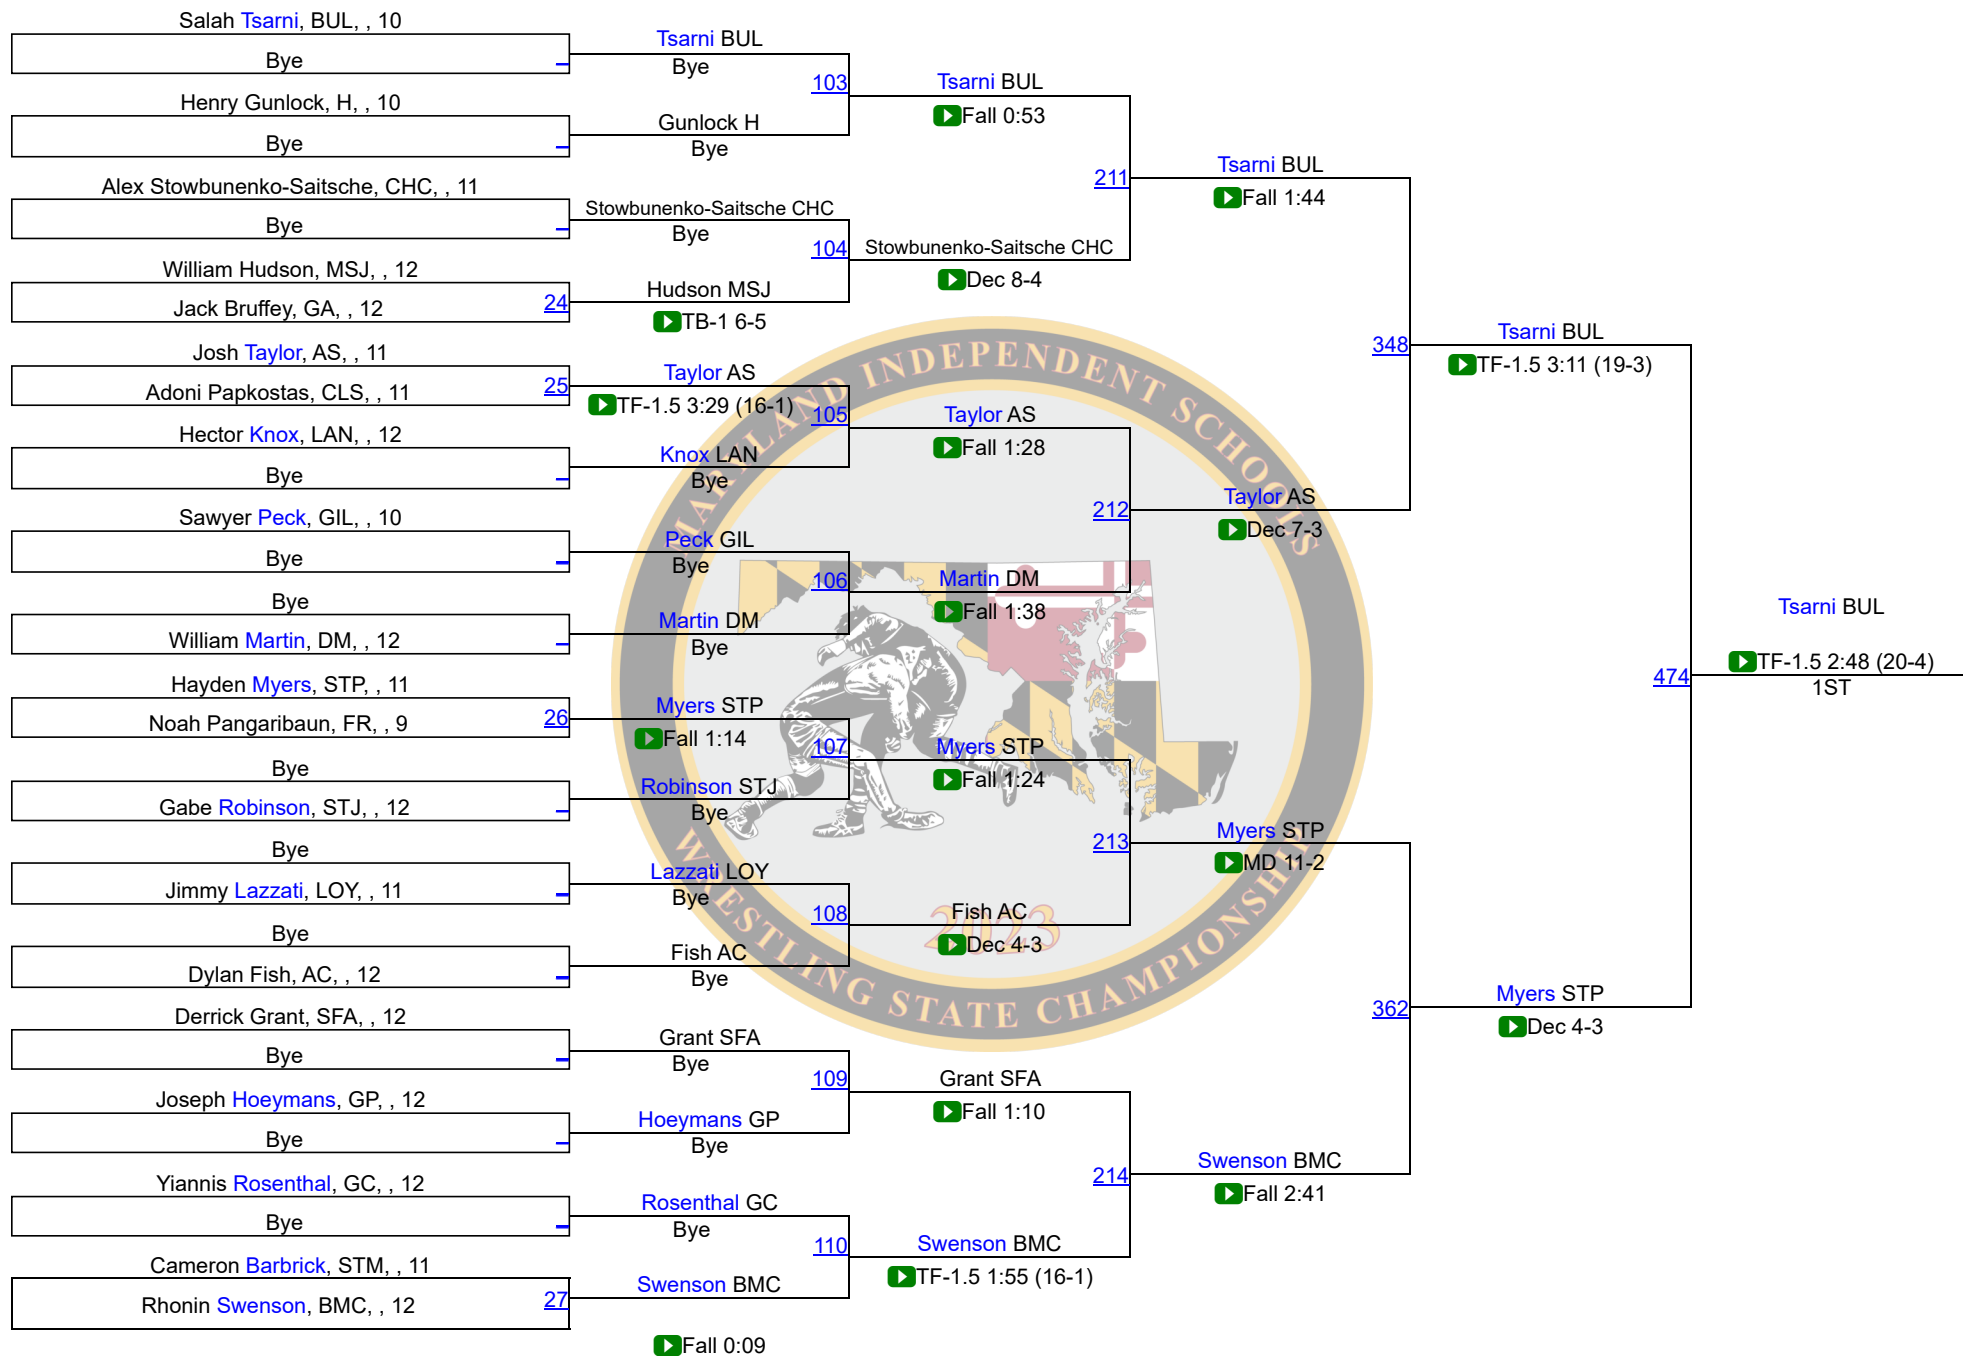

Maryland Independent School State Championship

165