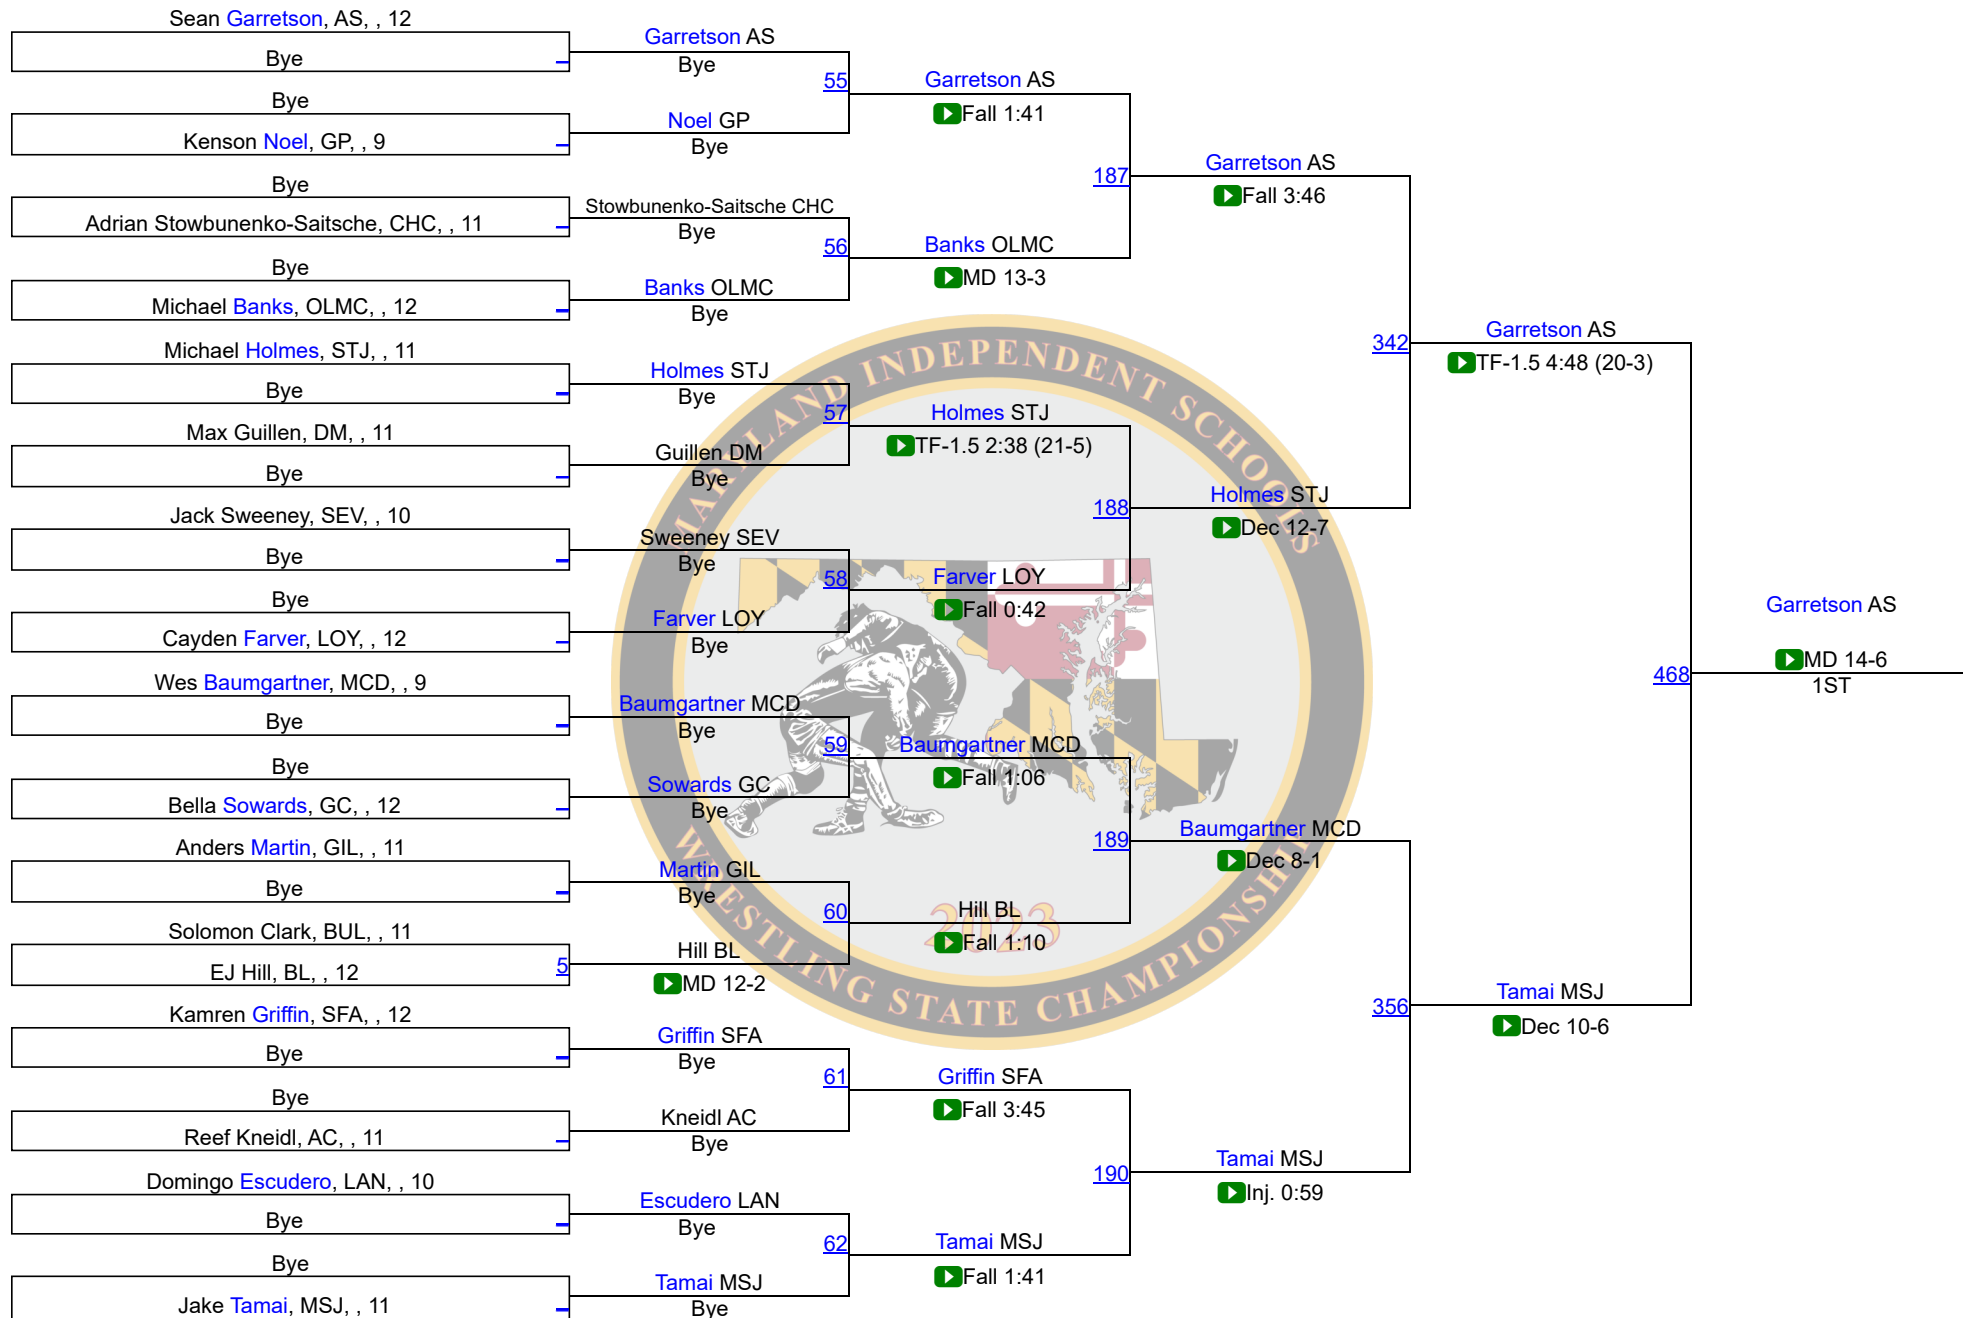

Maryland Independent School State Championship

106

Maryland Independent School State Championship

Maryland Independent School State Championship

120

Maryland Independent School State Championship

126

Maryland Independent School State Championship