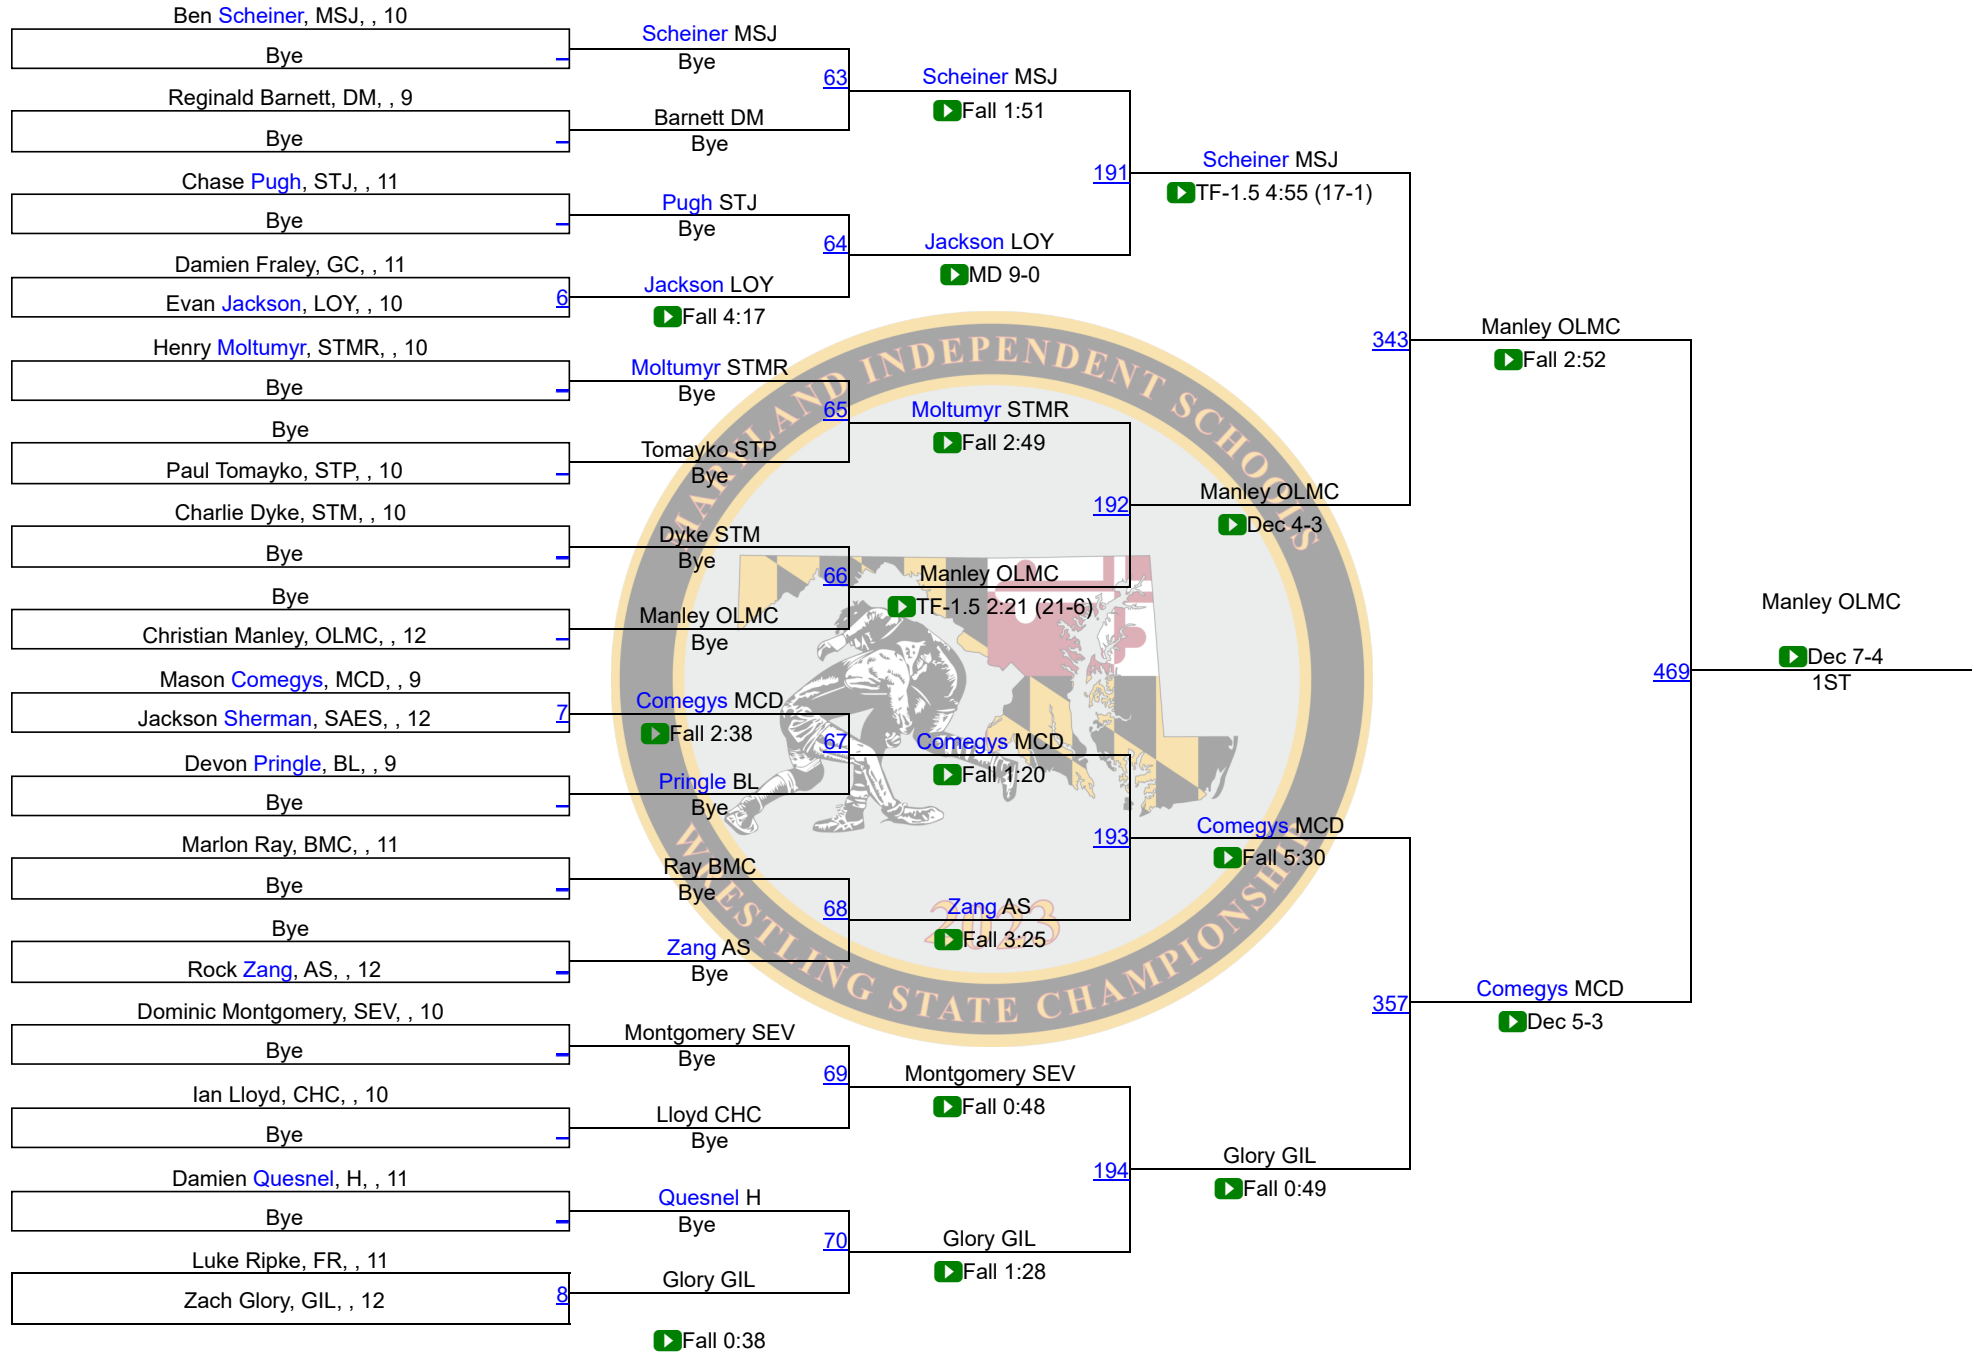

Maryland Independent School State Championship

106

Maryland Independent School State Championship

Maryland Independent School State Championship

120

Maryland Independent School State Championship

126

Maryland Independent School State Championship