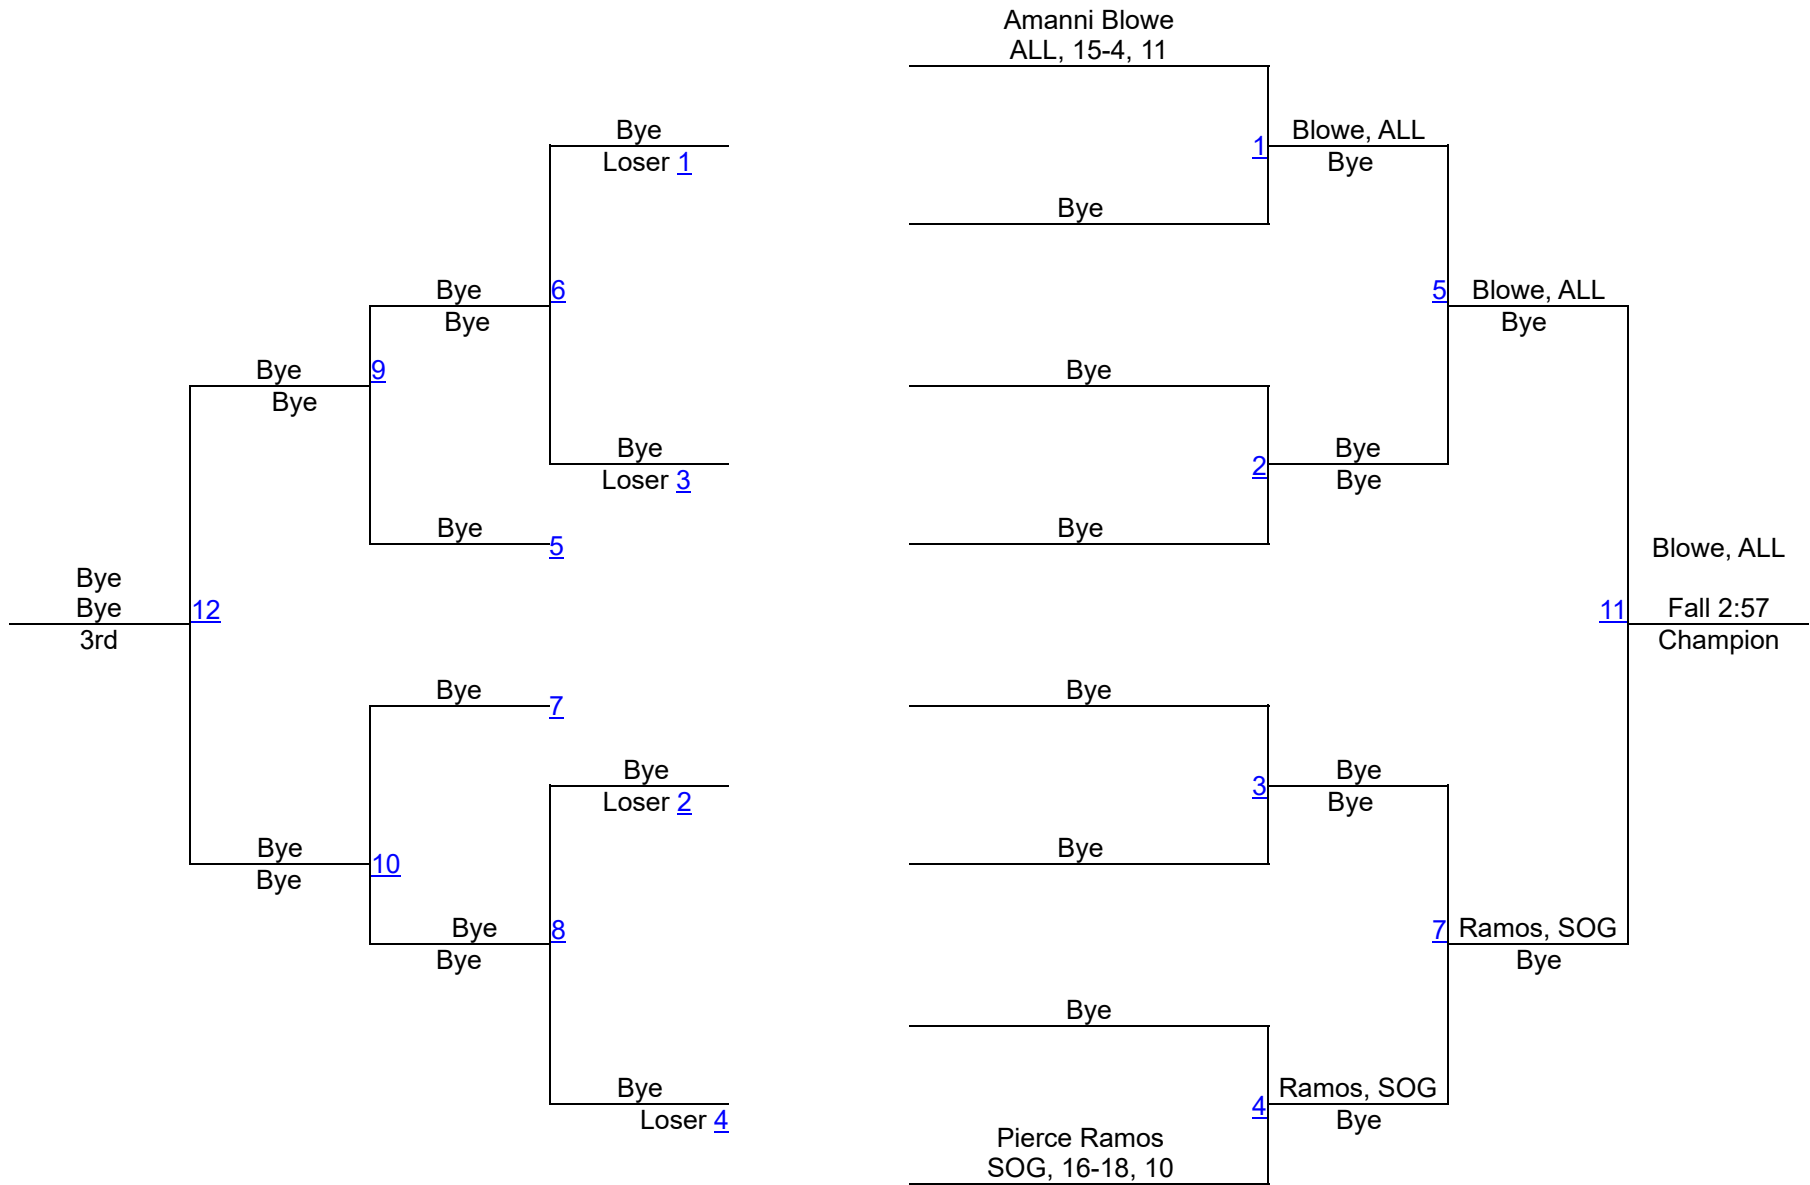

Allegany/Garrett Bi-County Tournament

132

Allegany/Garrett Bi-County Tournament

138

Allegany/Garrett Bi-County Tournament

144

Allegany/Garrett Bi-County Tournament

157

Allegany/Garrett Bi-County Tournament

165

Allegany/Garrett Bi-County Tournament

175

Allegheny/Garrett Bi-County Tournament

190

Allegany/Garrett Bi-County Tournament

215

Allegany/Garrett Bi-County Tournament

HWT

	Team	Season Team	Abbr	Count	Points
1	Northern-G, MD	Northern-G, MD (GET)	NOG	12	213.0
2	Southern-G, MD	Southern-G, MD (GET)	SOG	12	143.5
3	Fort Hill, MD	Fort Hill, MD (GET)	FTH	10	111.5
4	Allegany, MD	Allegany, MD (GET)	ALL	8	102.0
5	Mountain Ridge , MD	Mountain Ridge, MD (GET)	MORI	8	63.0