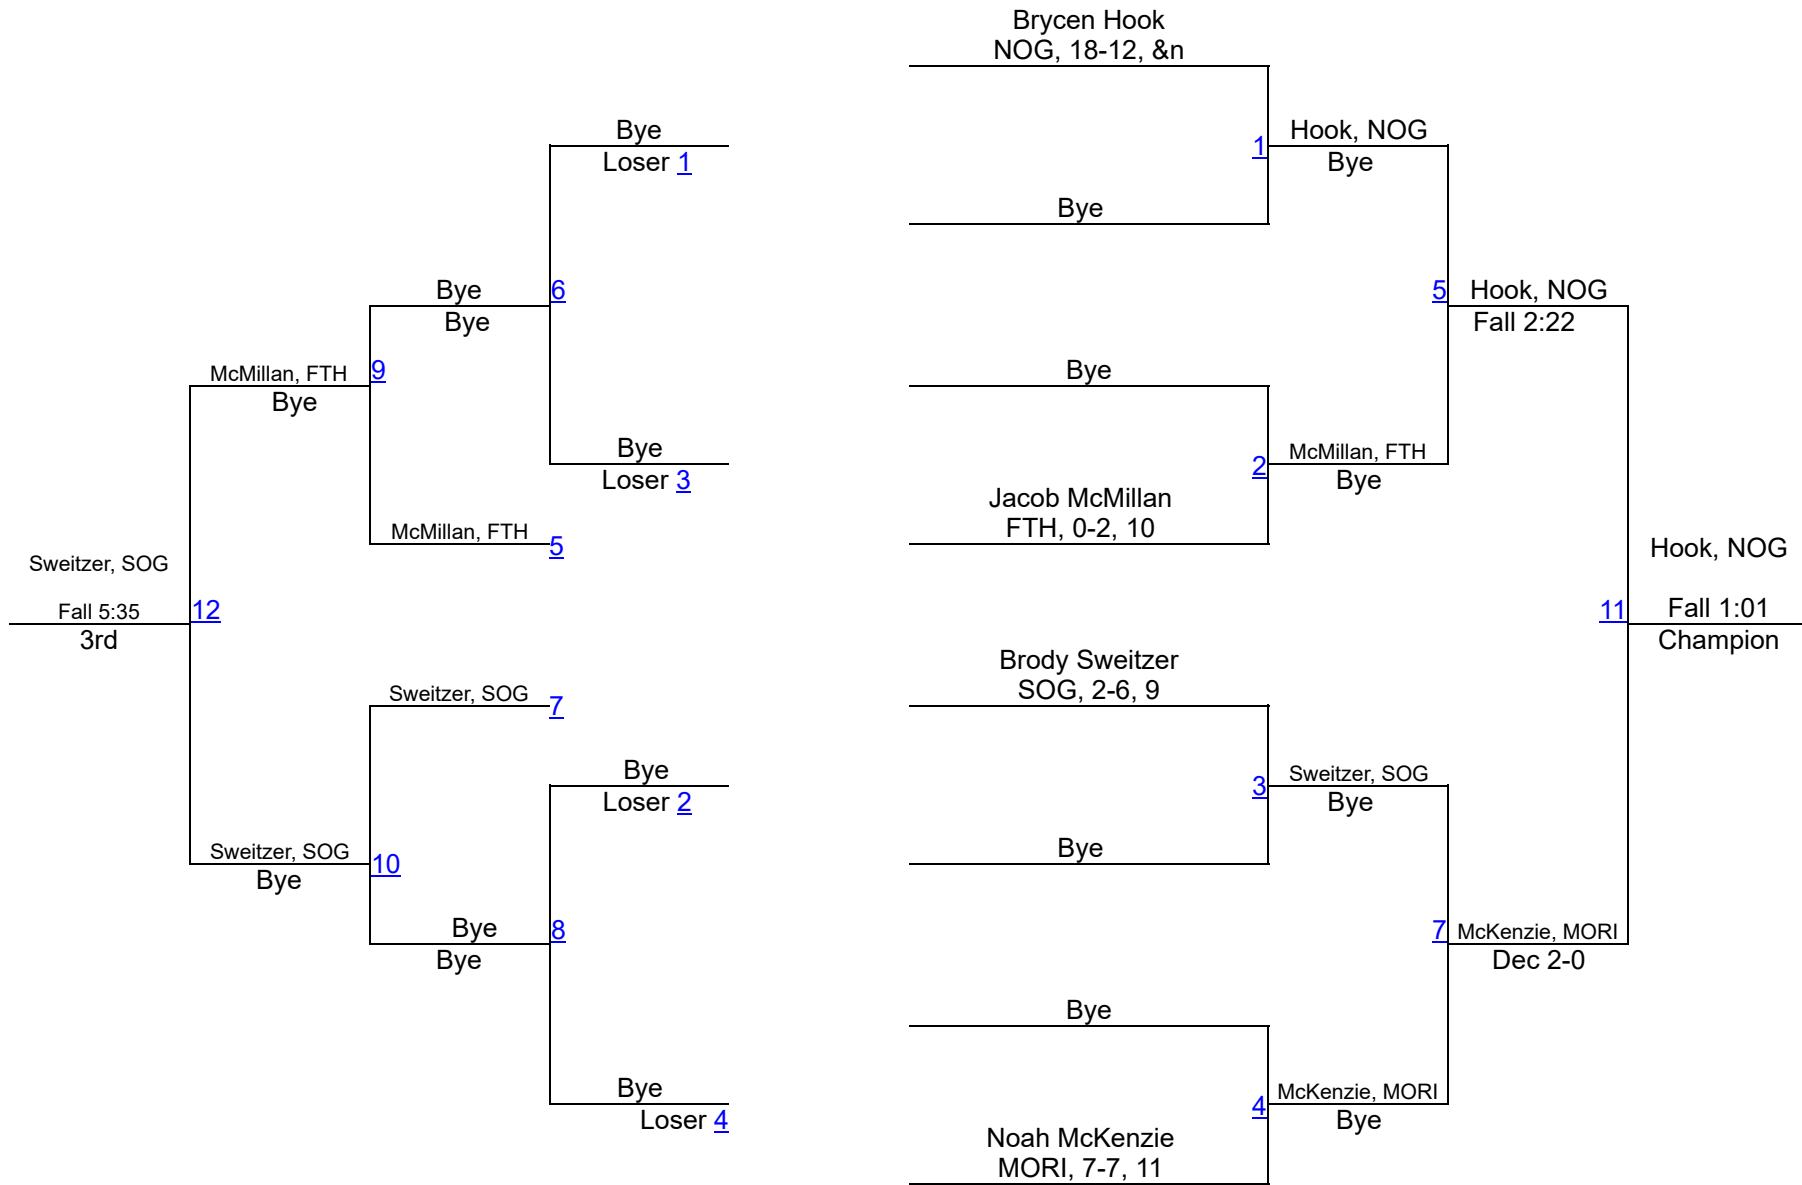

Allegany/Garrett Bi-County Tournament

HWT

	Team	Season Team	Abbr	Count	Points
1	Northern-G, MD	Northern-G, MD (GET)	NOG	12	213.0
2	Southern-G, MD	Southern-G, MD (GET)	SOG	12	143.5
3	Fort Hill, MD	Fort Hill, MD (GET)	FTH	10	111.5
4	Allegany, MD	Allegany, MD (GET)	ALL	8	102.0
5	Mountain Ridge , MD	Mountain Ridge, MD (GET)	MORI	8	63.0