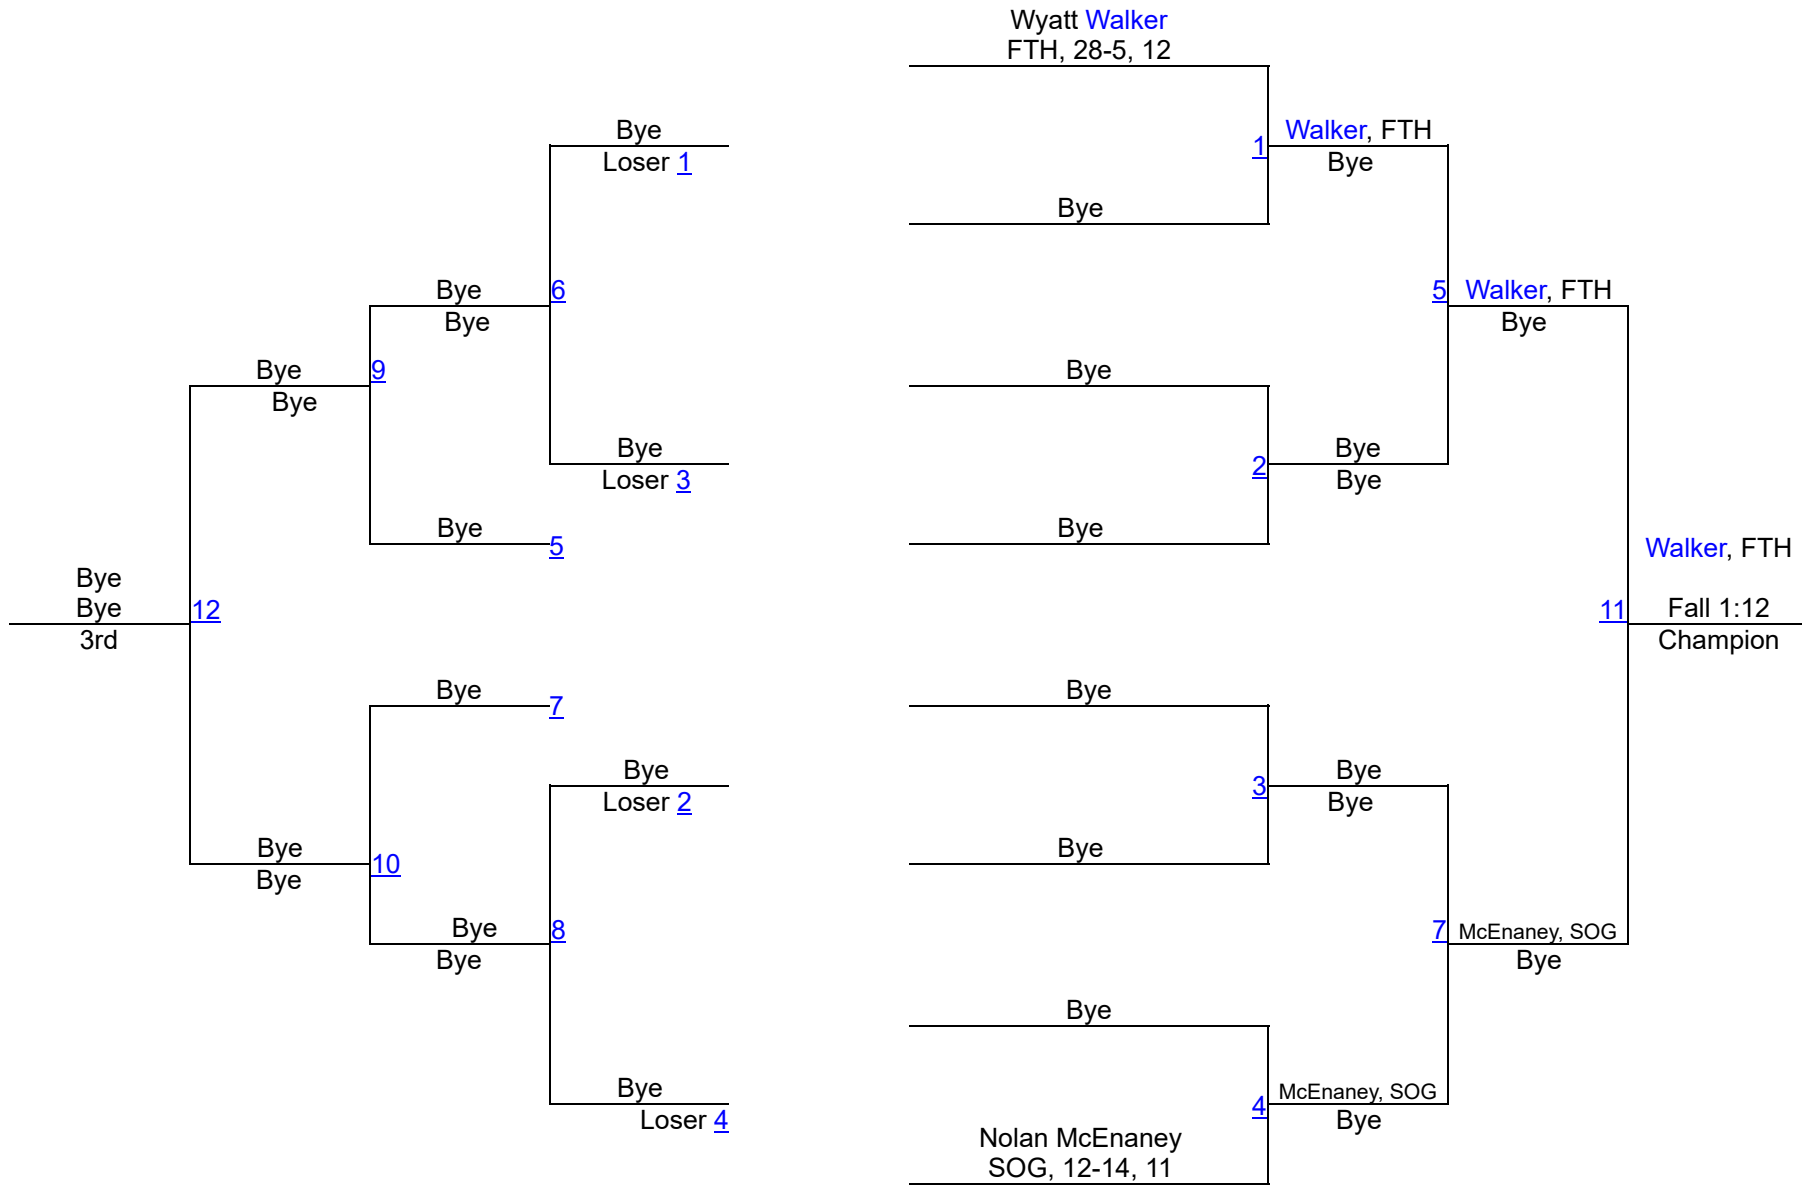

Allegany/Garrett Bi-County Tournament

132

Allegany/Garrett Bi-County Tournament

138

Allegany/Garrett Bi-County Tournament

144

Allegany/Garrett Bi-County Tournament

157

Allegany/Garrett Bi-County Tournament

165

Allegany/Garrett Bi-County Tournament

175

Allegheny/Garrett Bi-County Tournament

190

Allegany/Garrett Bi-County Tournament

215

Allegany/Garrett Bi-County Tournament

HWT

	Team	Season Team	Abbr	Count	Points
1	Northern-G, MD	Northern-G, MD (GET)	NOG	12	213.0
2	Southern-G, MD	Southern-G, MD (GET)	SOG	12	143.5
3	Fort Hill, MD	Fort Hill, MD (GET)	FTH	10	111.5
4	Allegany, MD	Allegany, MD (GET)	ALL	8	102.0
5	Mountain Ridge , MD	Mountain Ridge, MD (GET)	MORI	8	63.0