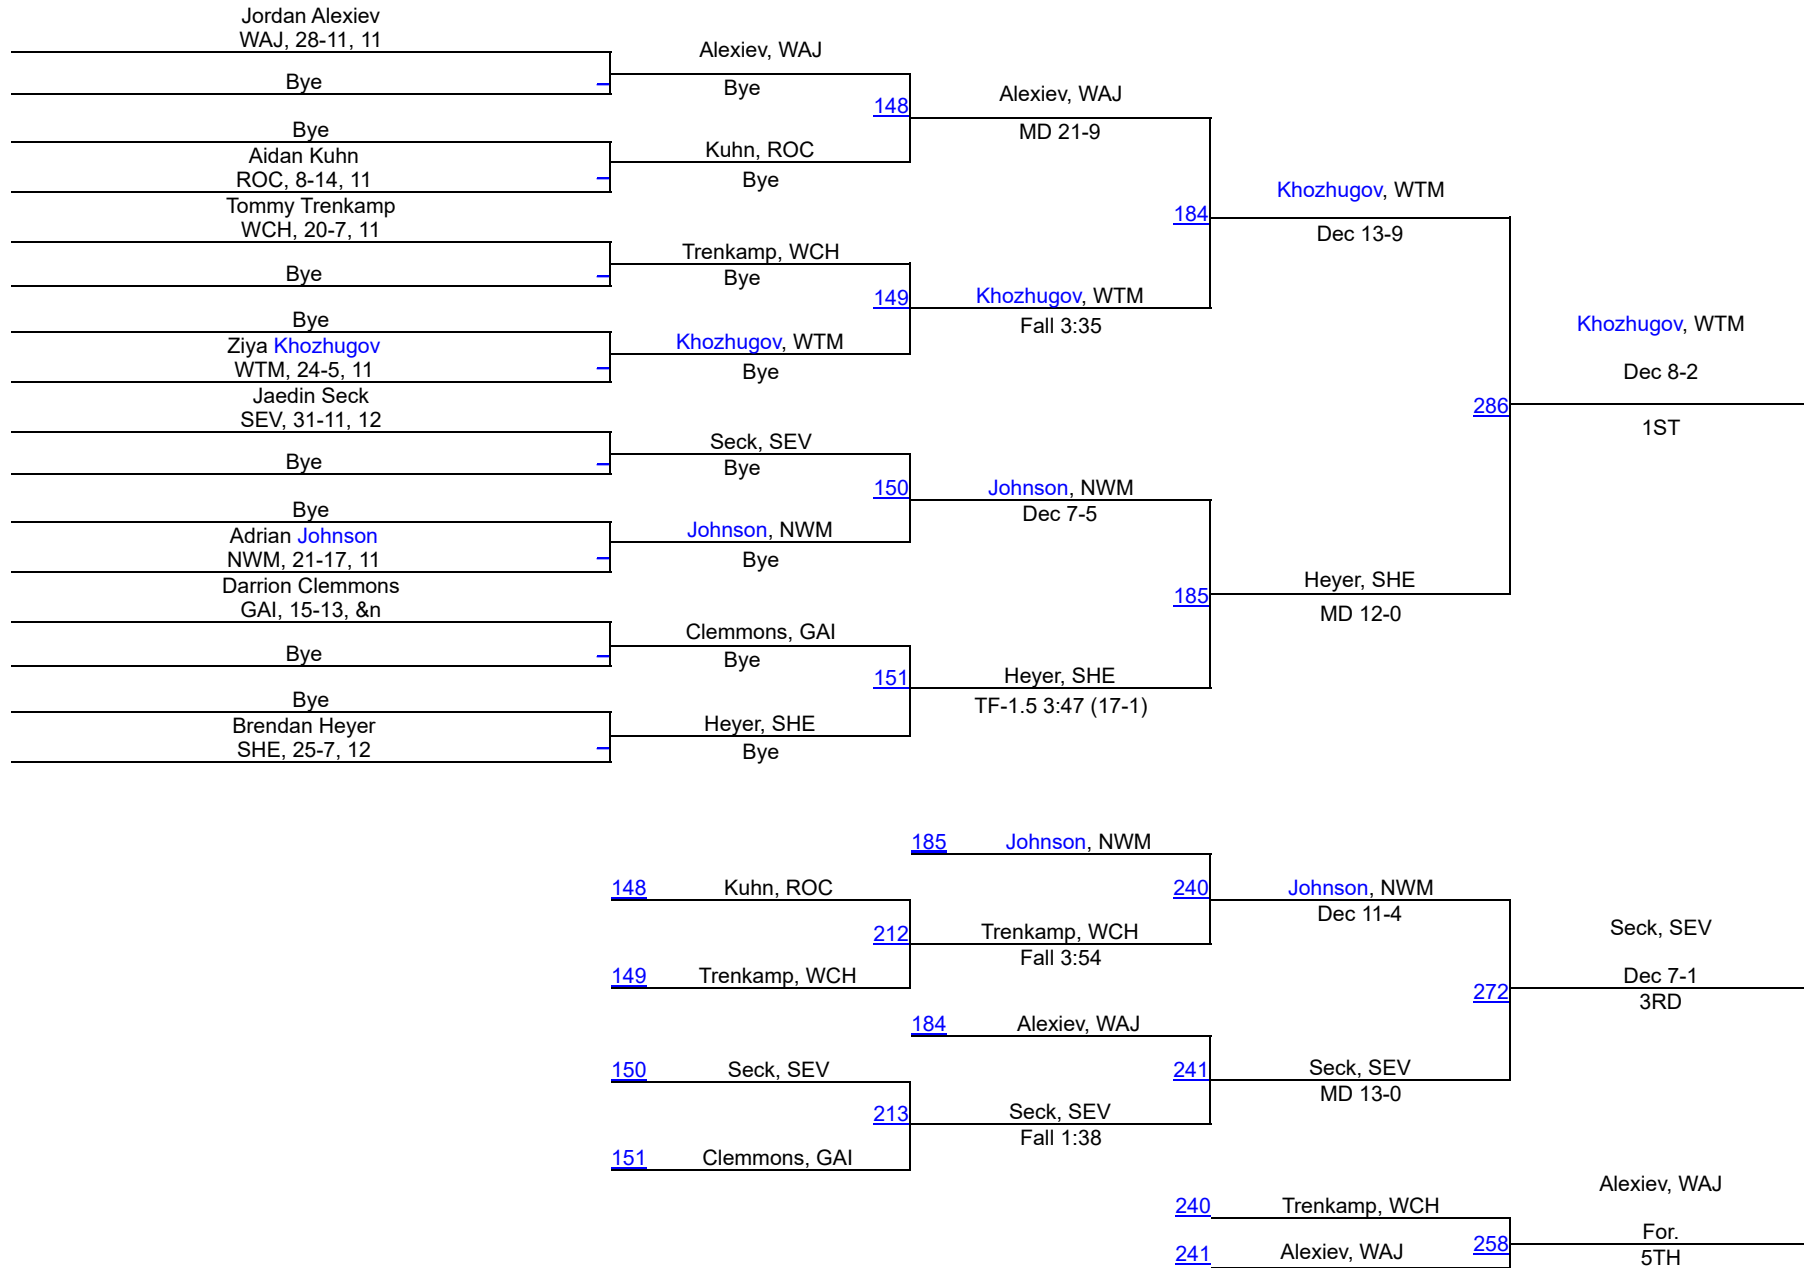

MPSSAA 4A-3A West Regional

175