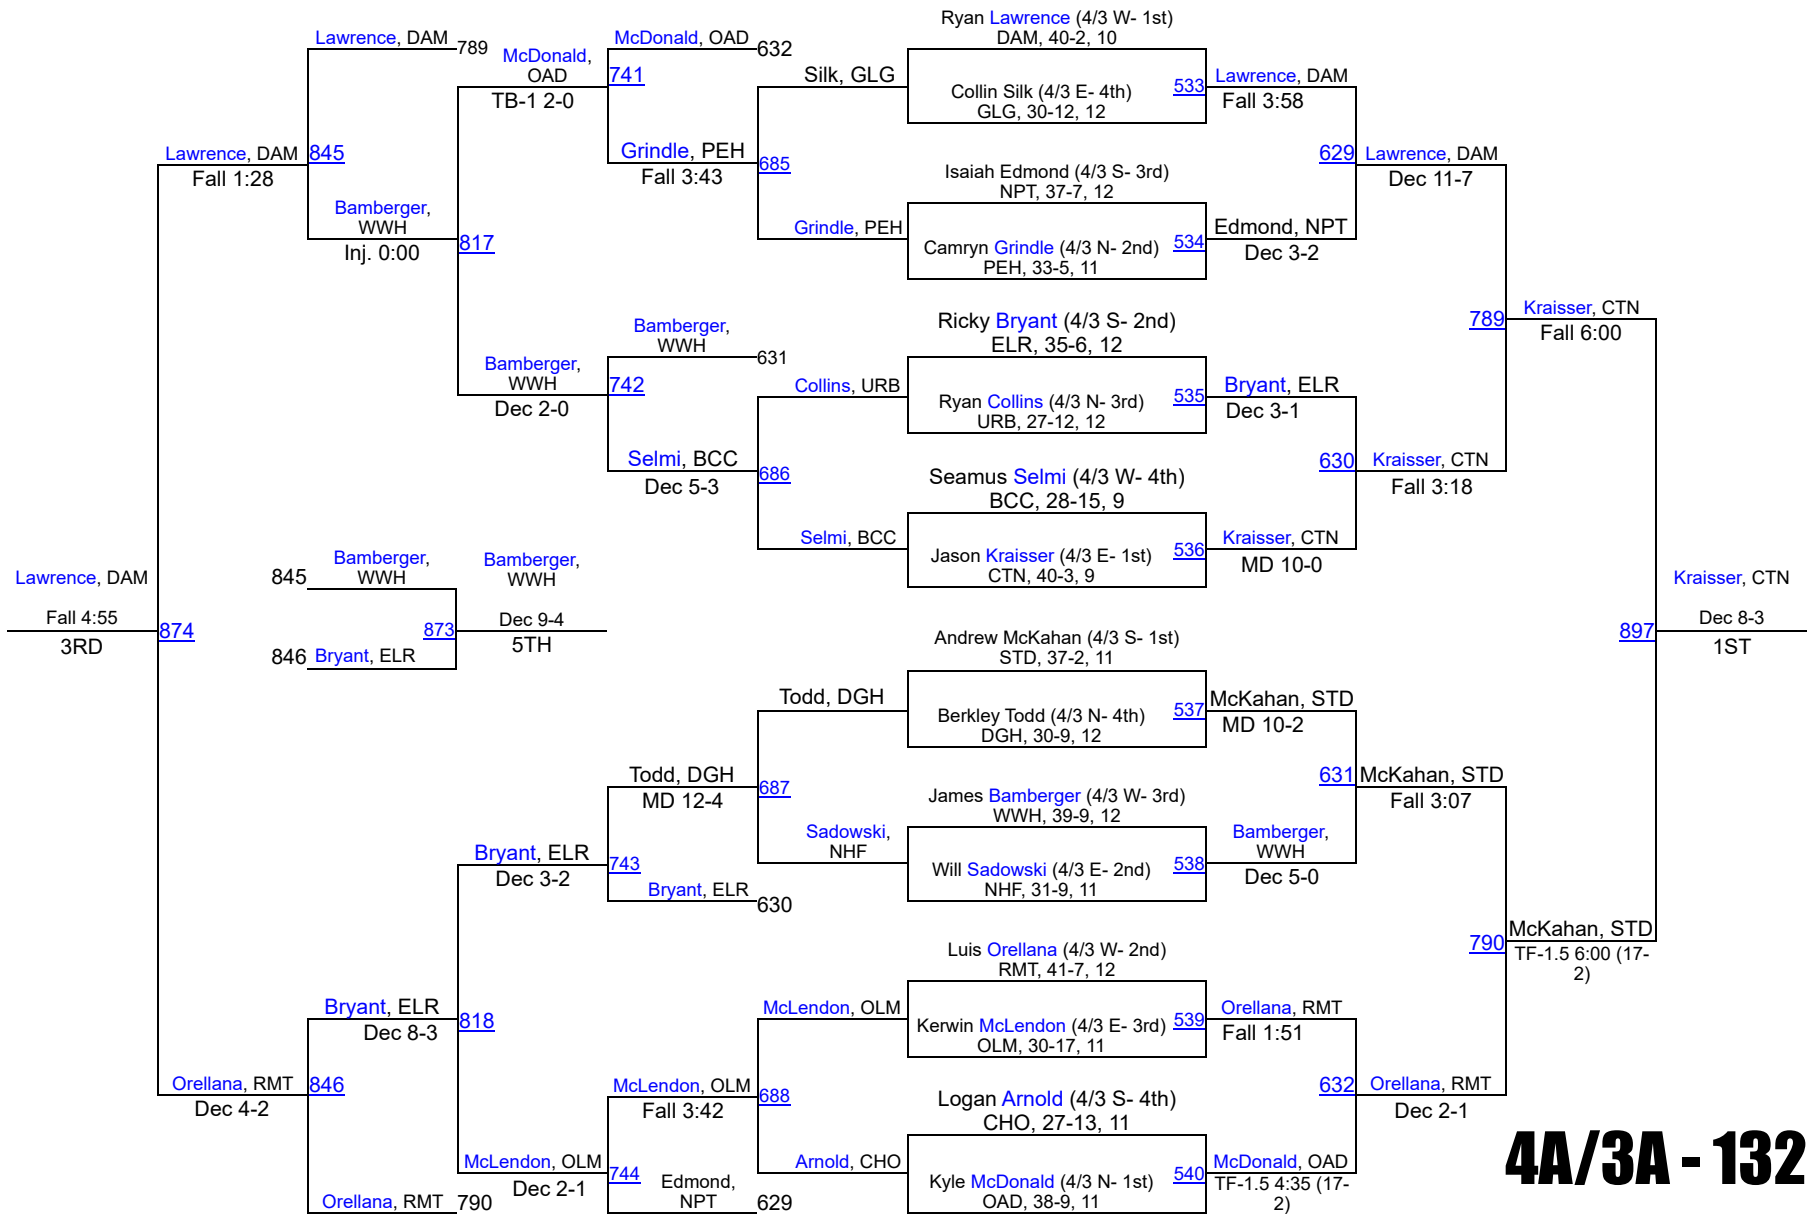

2016 MPSSAA State Championships