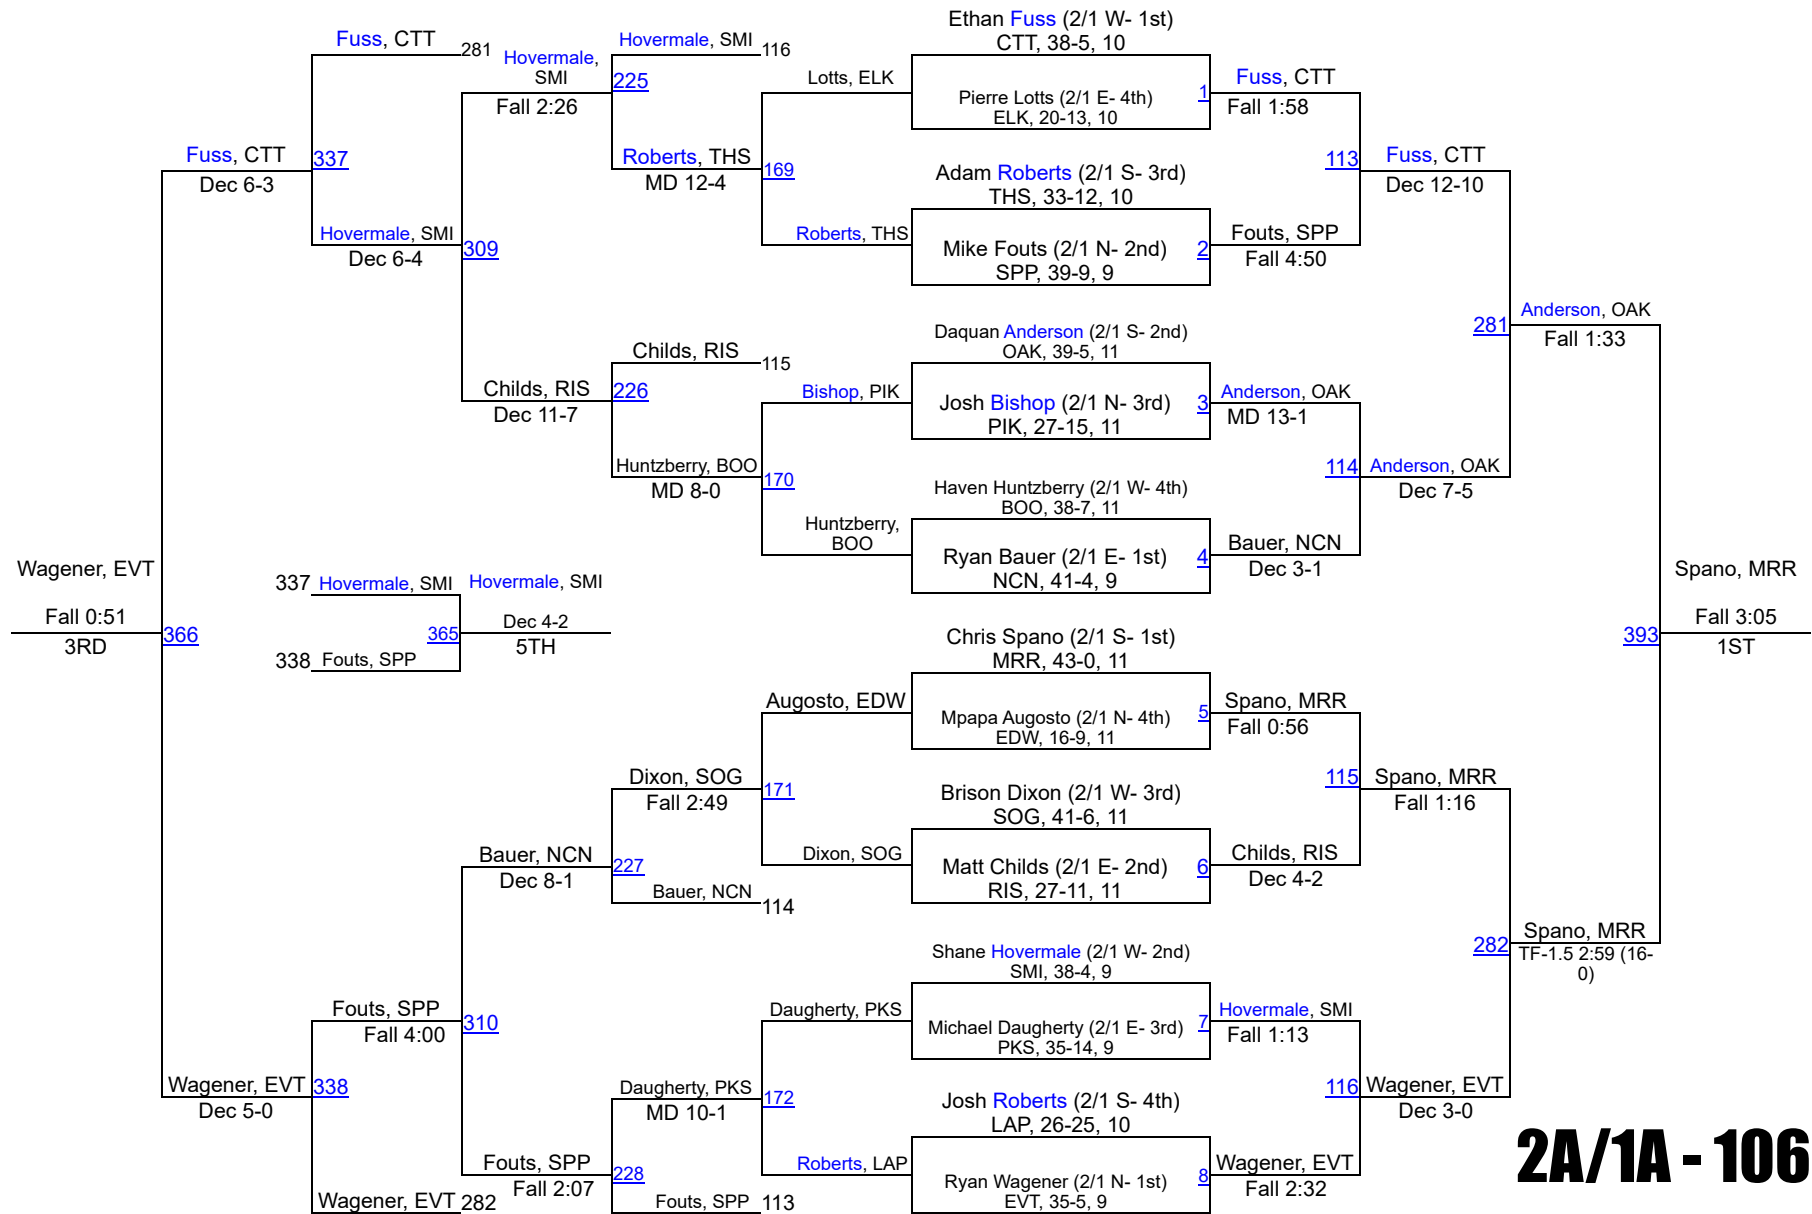

2016 MPSSAA State Championships

	Team	Season Team	Abbr	Count	Points
121	Charles H. Flowers	No Match (GET)	CHF	2	0.0
121	Douglass-PG, MD	No Match (GET)	FRD	1	0.0
121	Dulaney	Dulaney HS, MD (GET)	DUL	1	0.0
121	Elkton, MD	Elkton, MD (GET)	ELK	1	0.0
121	Great Mills	Great Mills, MD (GET)	GTM	1	0.0
121	J.M. Bennett	James M Bennett Senior, MD (GET)	JMB	1	0.0
121	Joppatowne, MD	No Match (GET)	JOP	1	0.0
121	Loch Raven, MD	Loch Raven, MD (GET)	LCR	2	0.0
121	Meade	Meade HS, MD (GET)	MEA	1	0.0
121	Mergenthaler, IA	me, IA (GET)	MVT	1	0.0
121	Milford Mill Academy	millford mill, MD (GET)	MLM	2	0.0
121	North Harford	No Match (GET)	NHF	1	0.0
121	Tuscarora	Tuscarora, MD (GET)	TUS	2	0.0
121	Wicomico, MD	Wicomico, MD (GET)	WIC	2	0.0

2016 MPSSAA State Championships