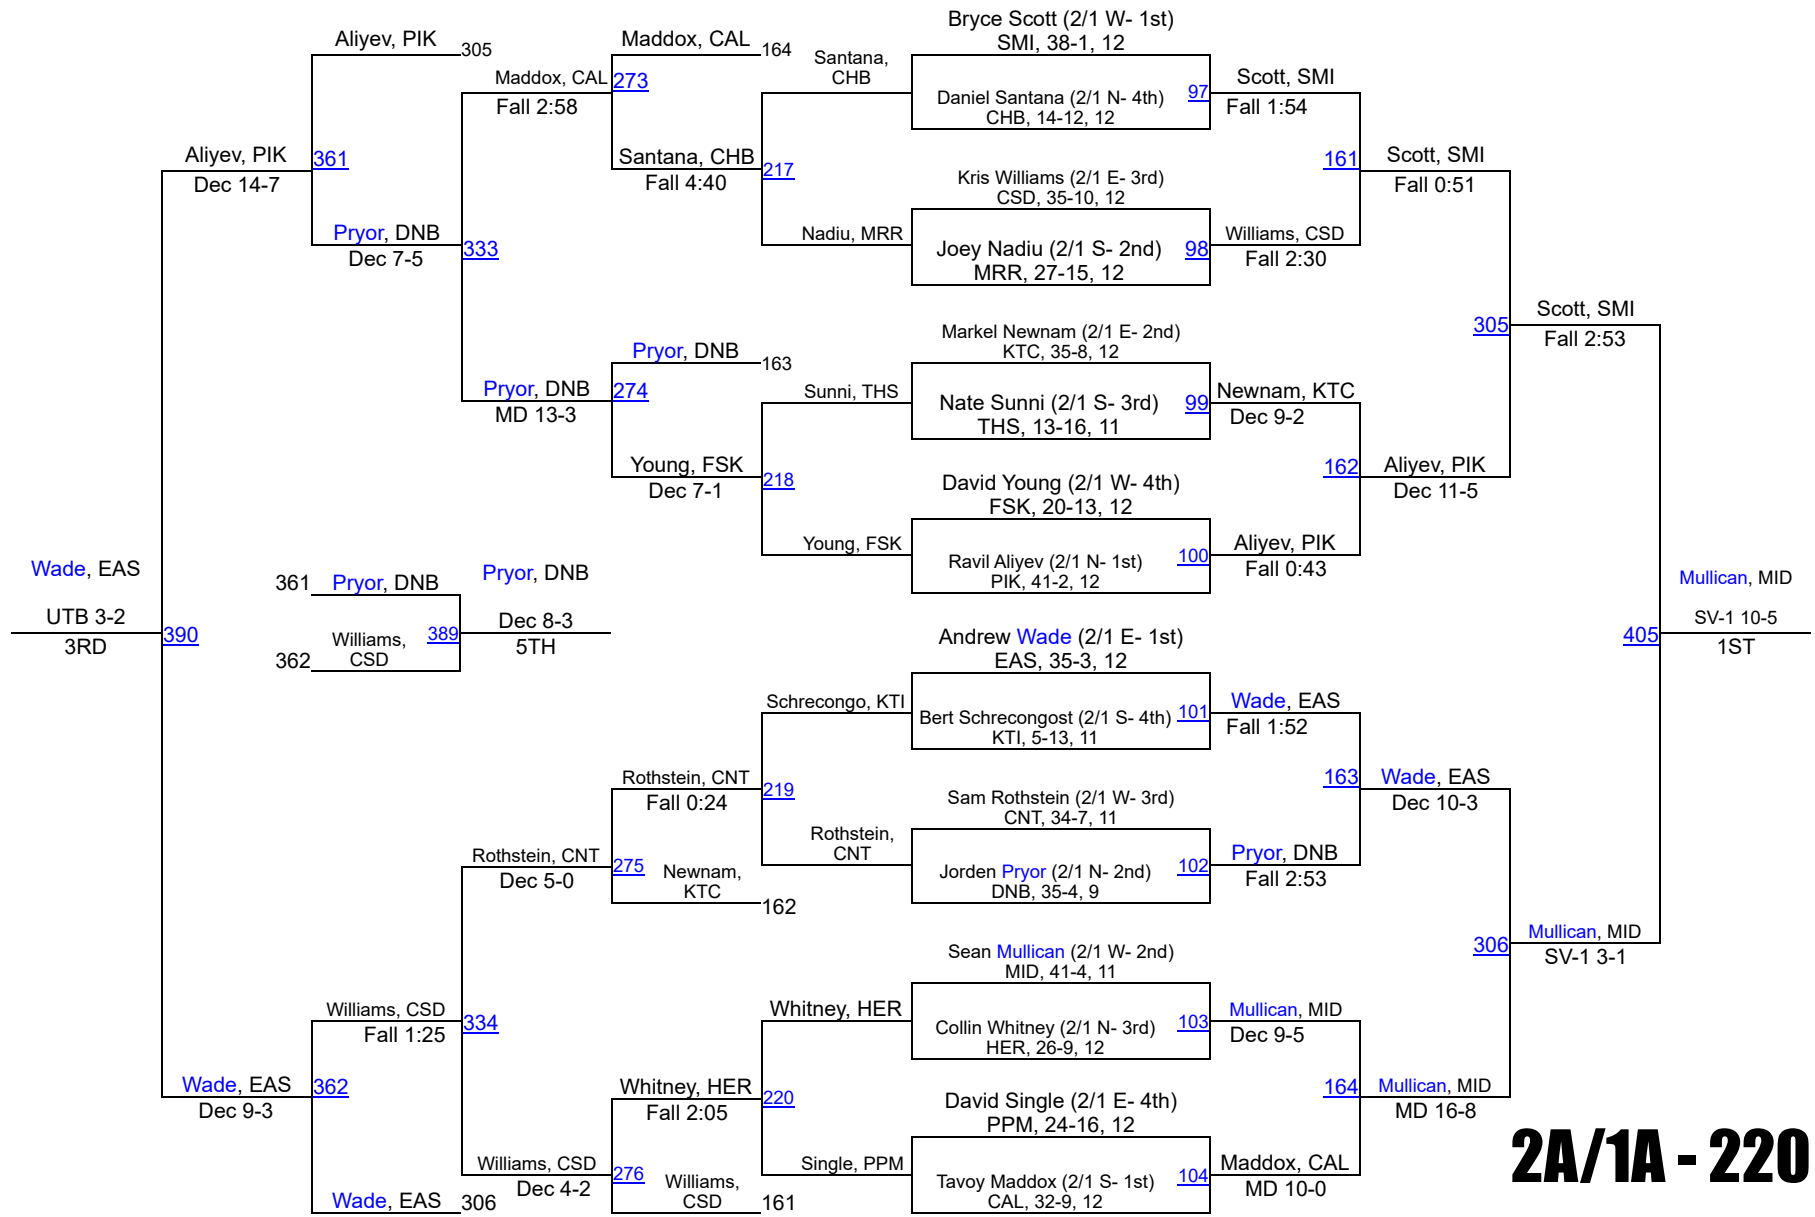

2016 MPSSAA State Championships

2016 MPSSAA State Championships

2016 MPSSAA State Championships

2016 MPSSAA State Championships

2A/1A - 182

2016 MPSSAA State Championships

2A/1A - 220

2016 MPSSAA State Championships