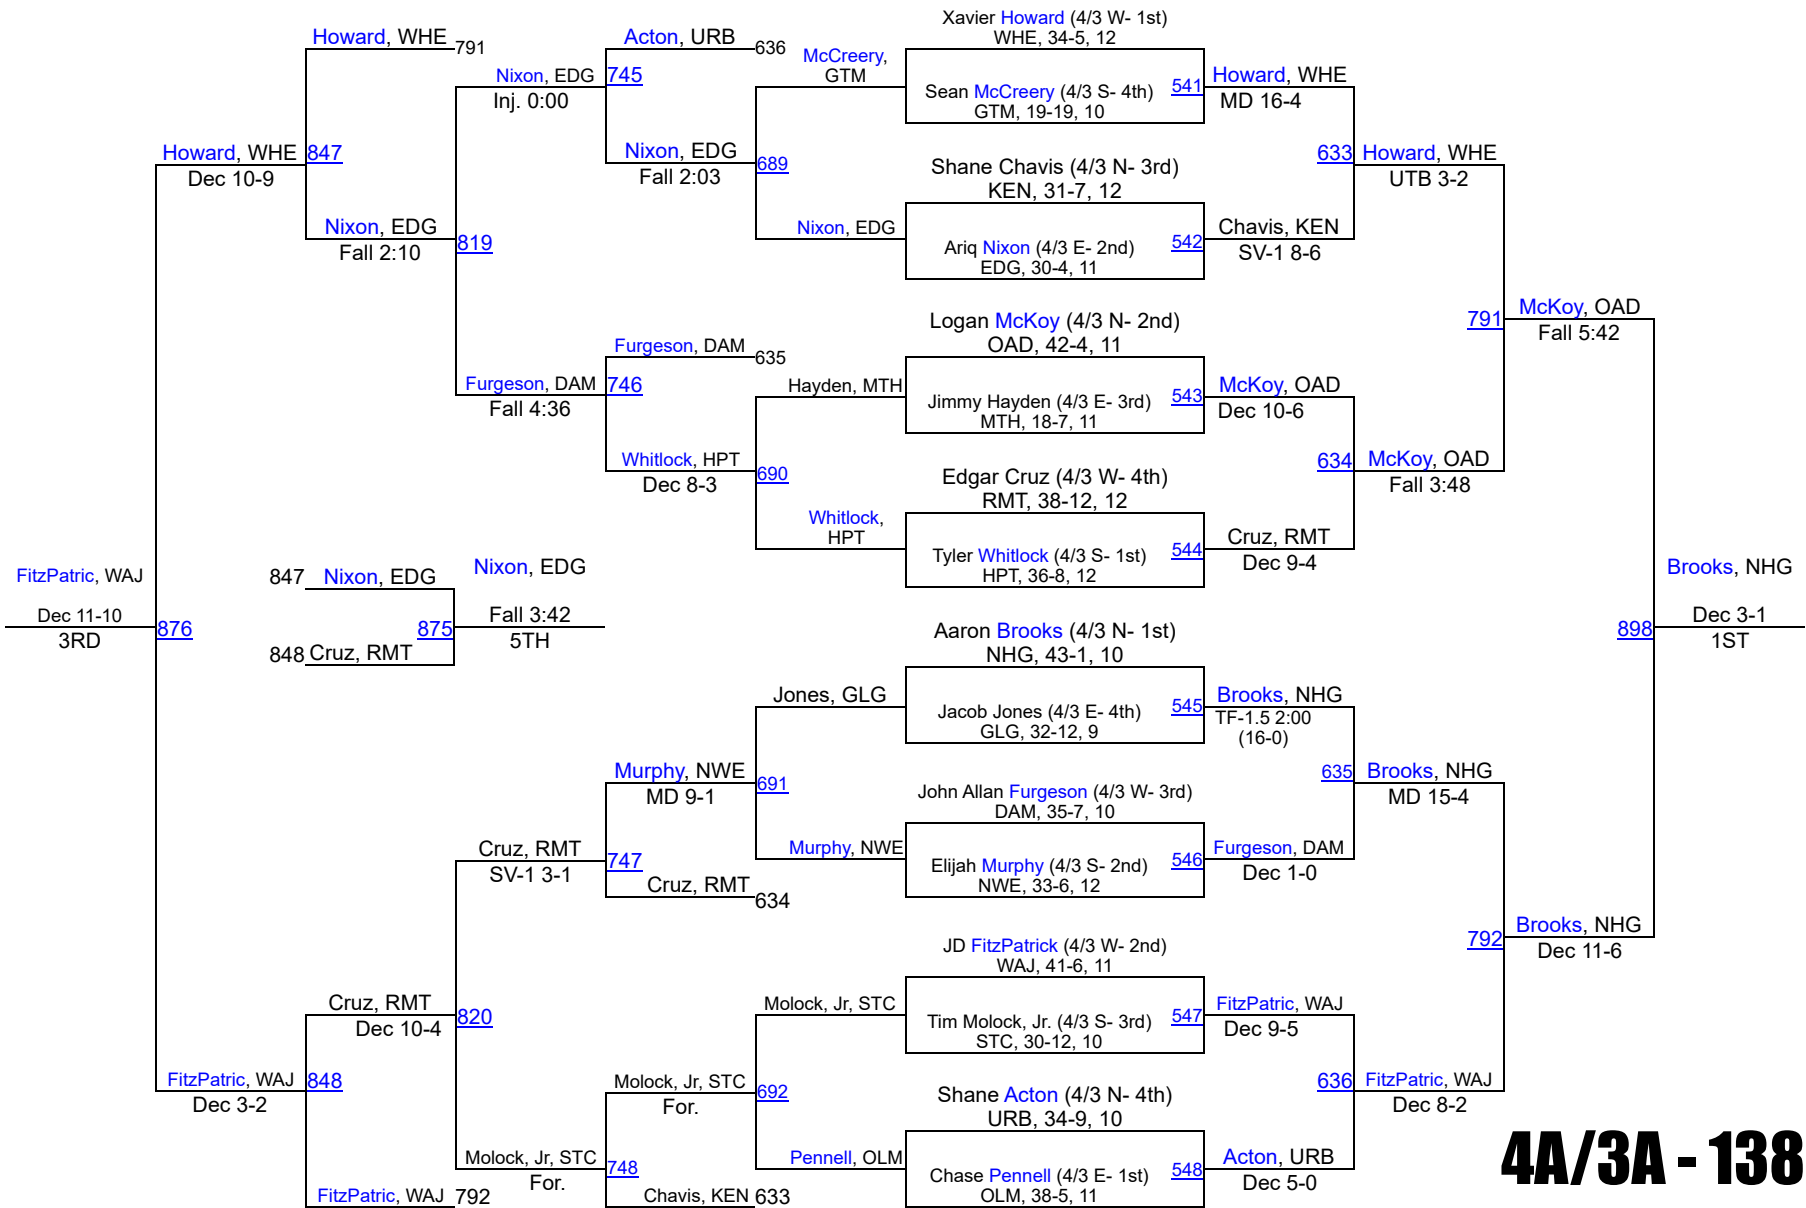

2A/1A - 285

2016 MPSSAA State Championships

4A/3A - 120

2016 MPSSAA State Championships

2016 MPSSAA State Championships

4A/3A - 138

2016 MPSSAA State Championships

4A/3A - 152