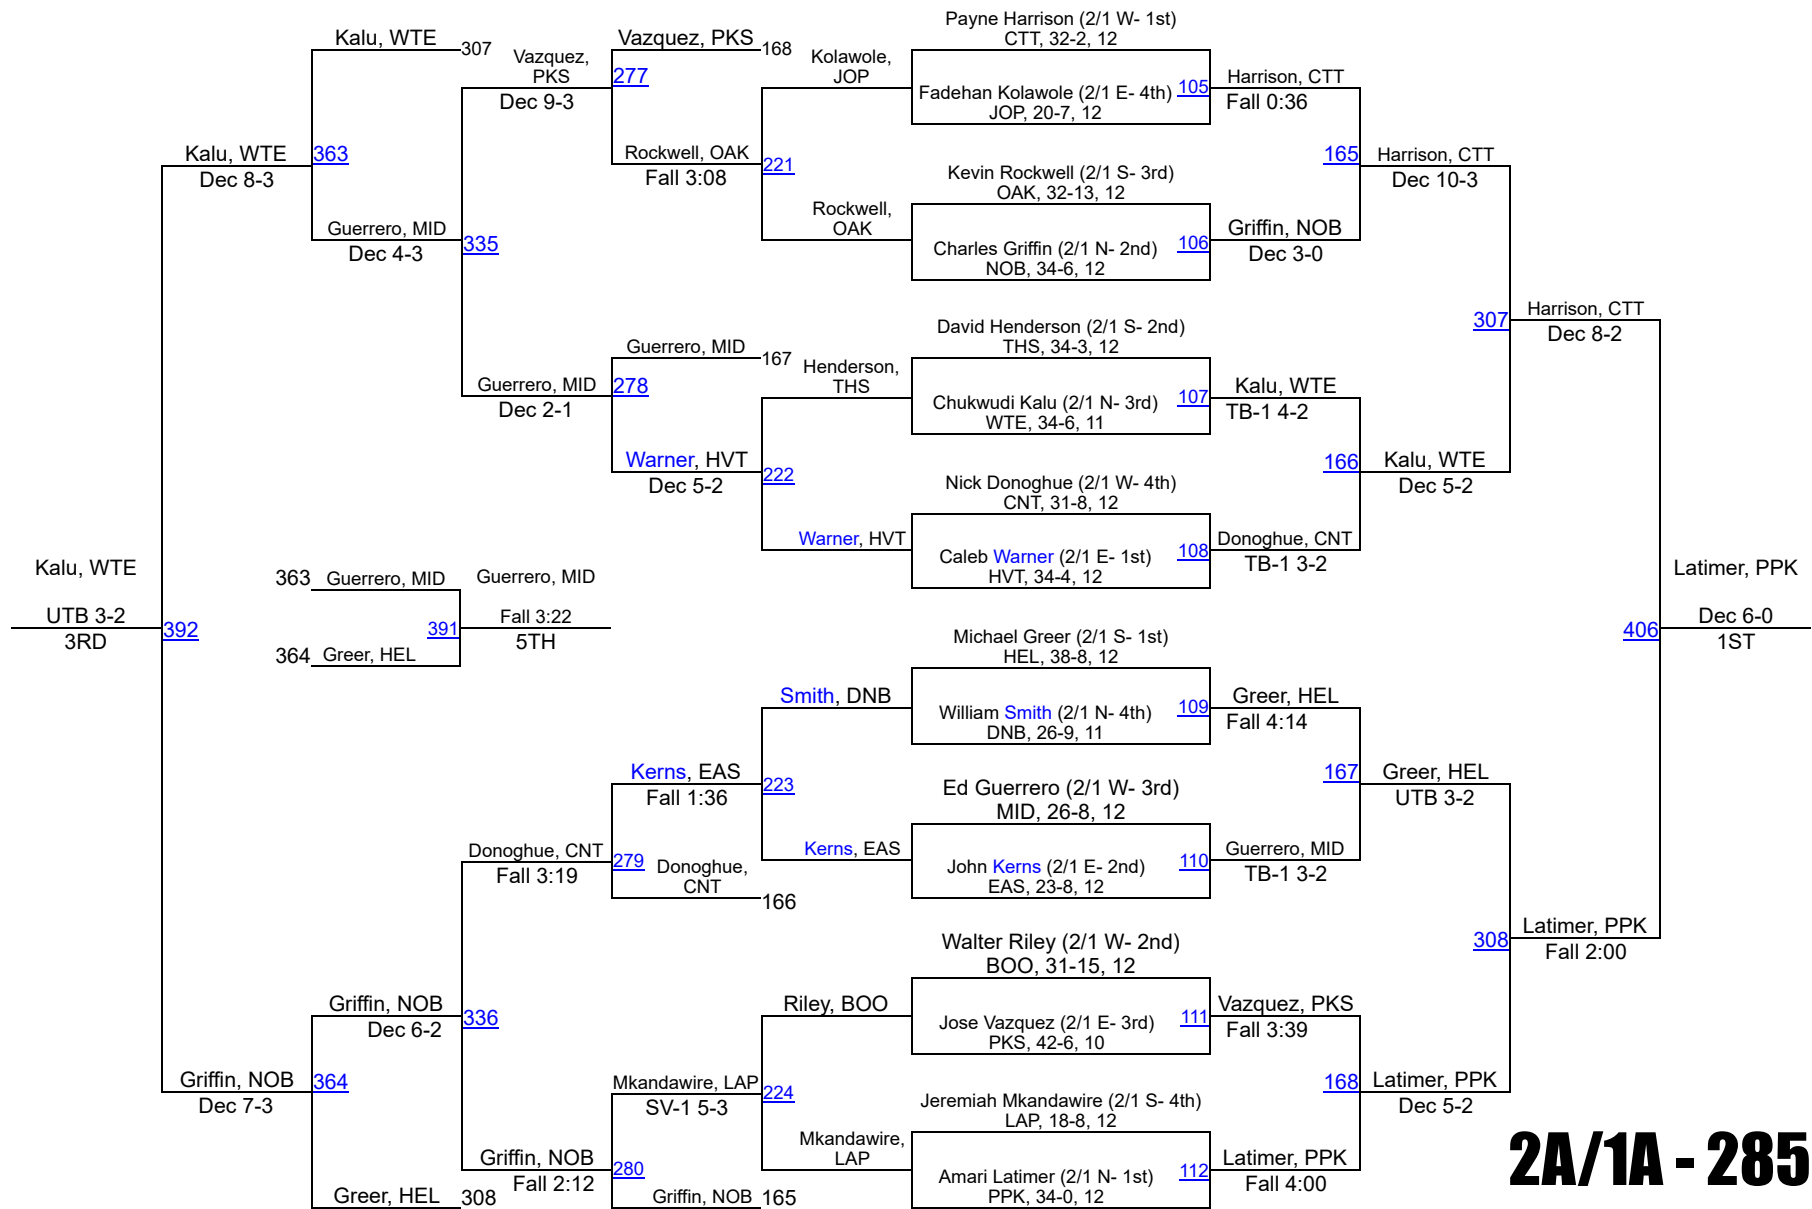

2016 MPSSAA State Championships

2016 MPSSAA State Championships

2016 MPSSAA State Championships

2016 MPSSAA State Championships

2A/1A - 182

2016 MPSSAA State Championships

2A/1A - 220

2016 MPSSAA State Championships