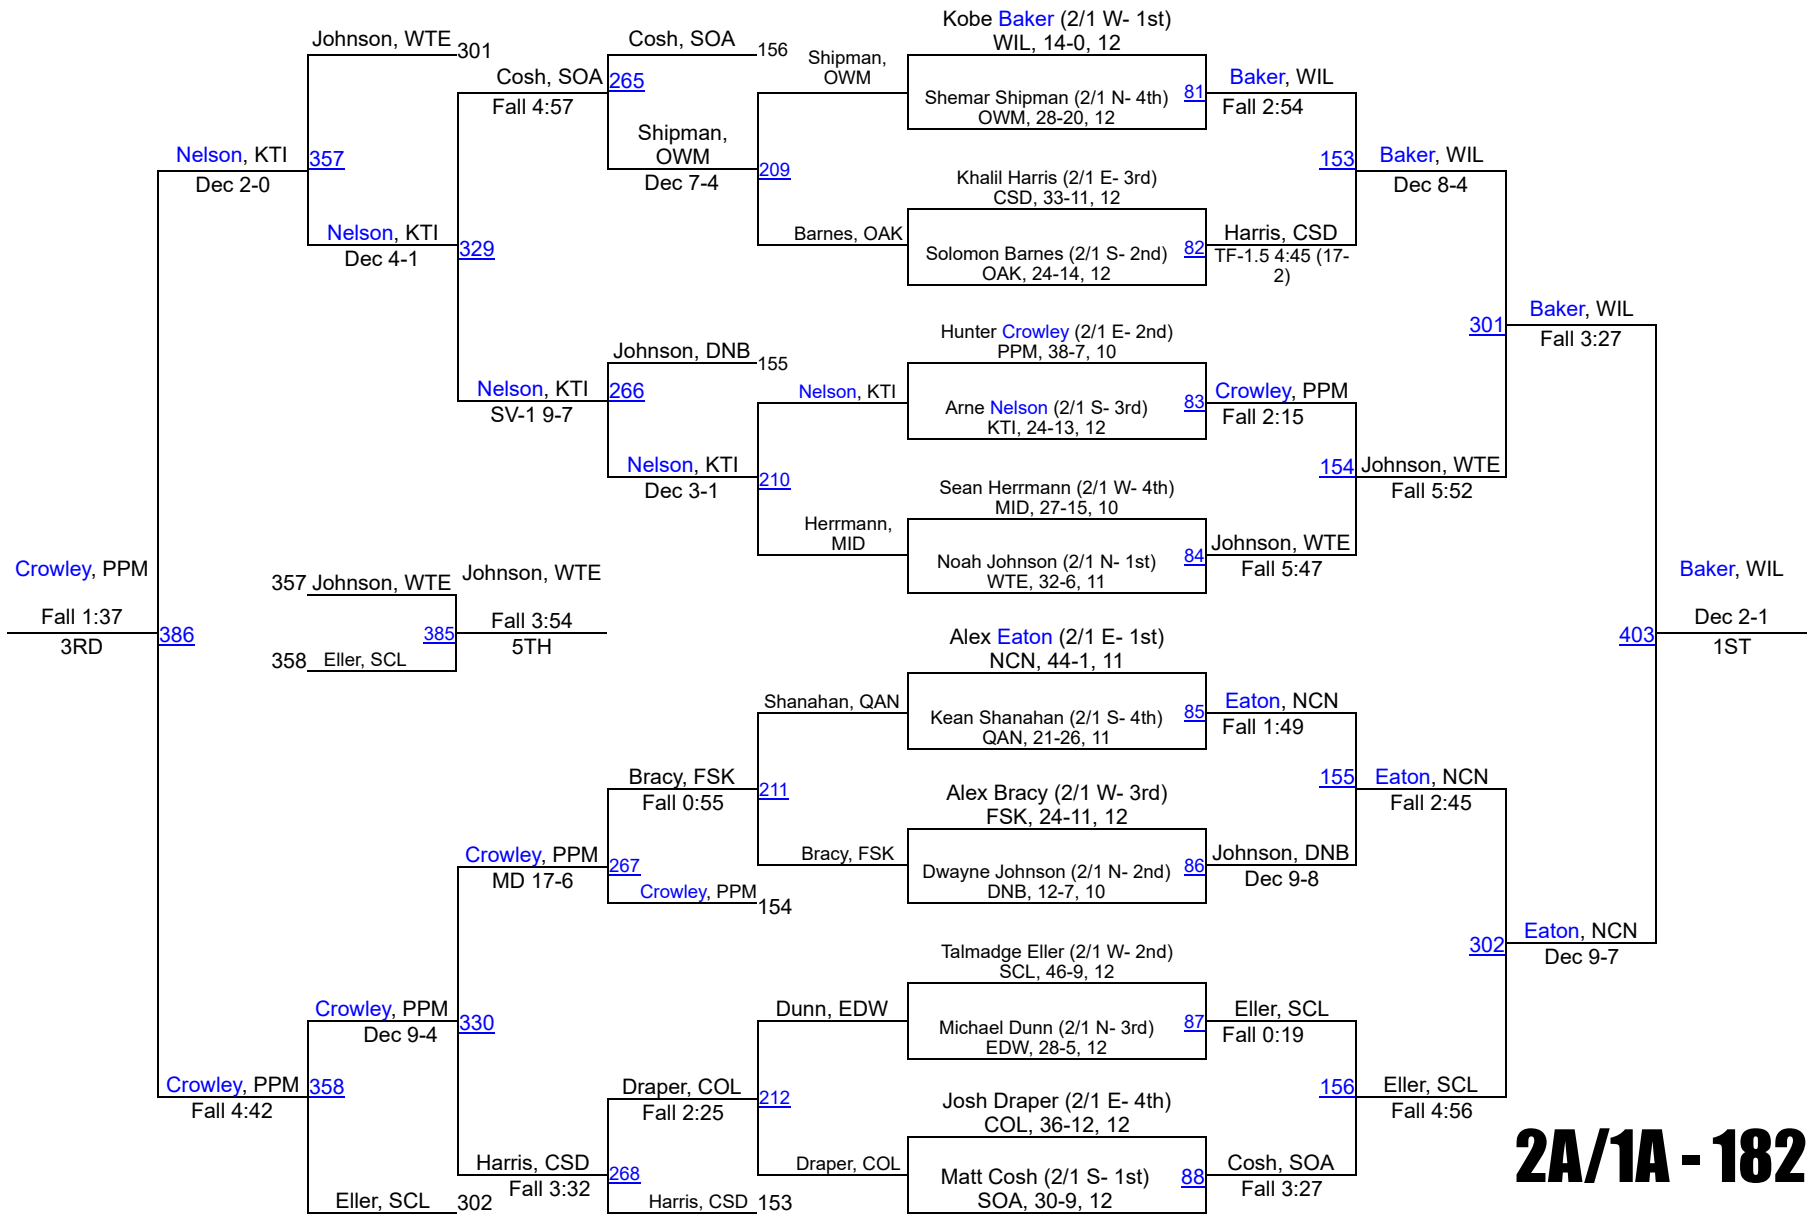

2016 MPSSAA State Championships

2016 MPSSAA State Championships

2016 MPSSAA State Championships

2016 MPSSAA State Championships

2A/1A - 182

2016 MPSSAA State Championships

2A/1A - 220

2016 MPSSAA State Championships