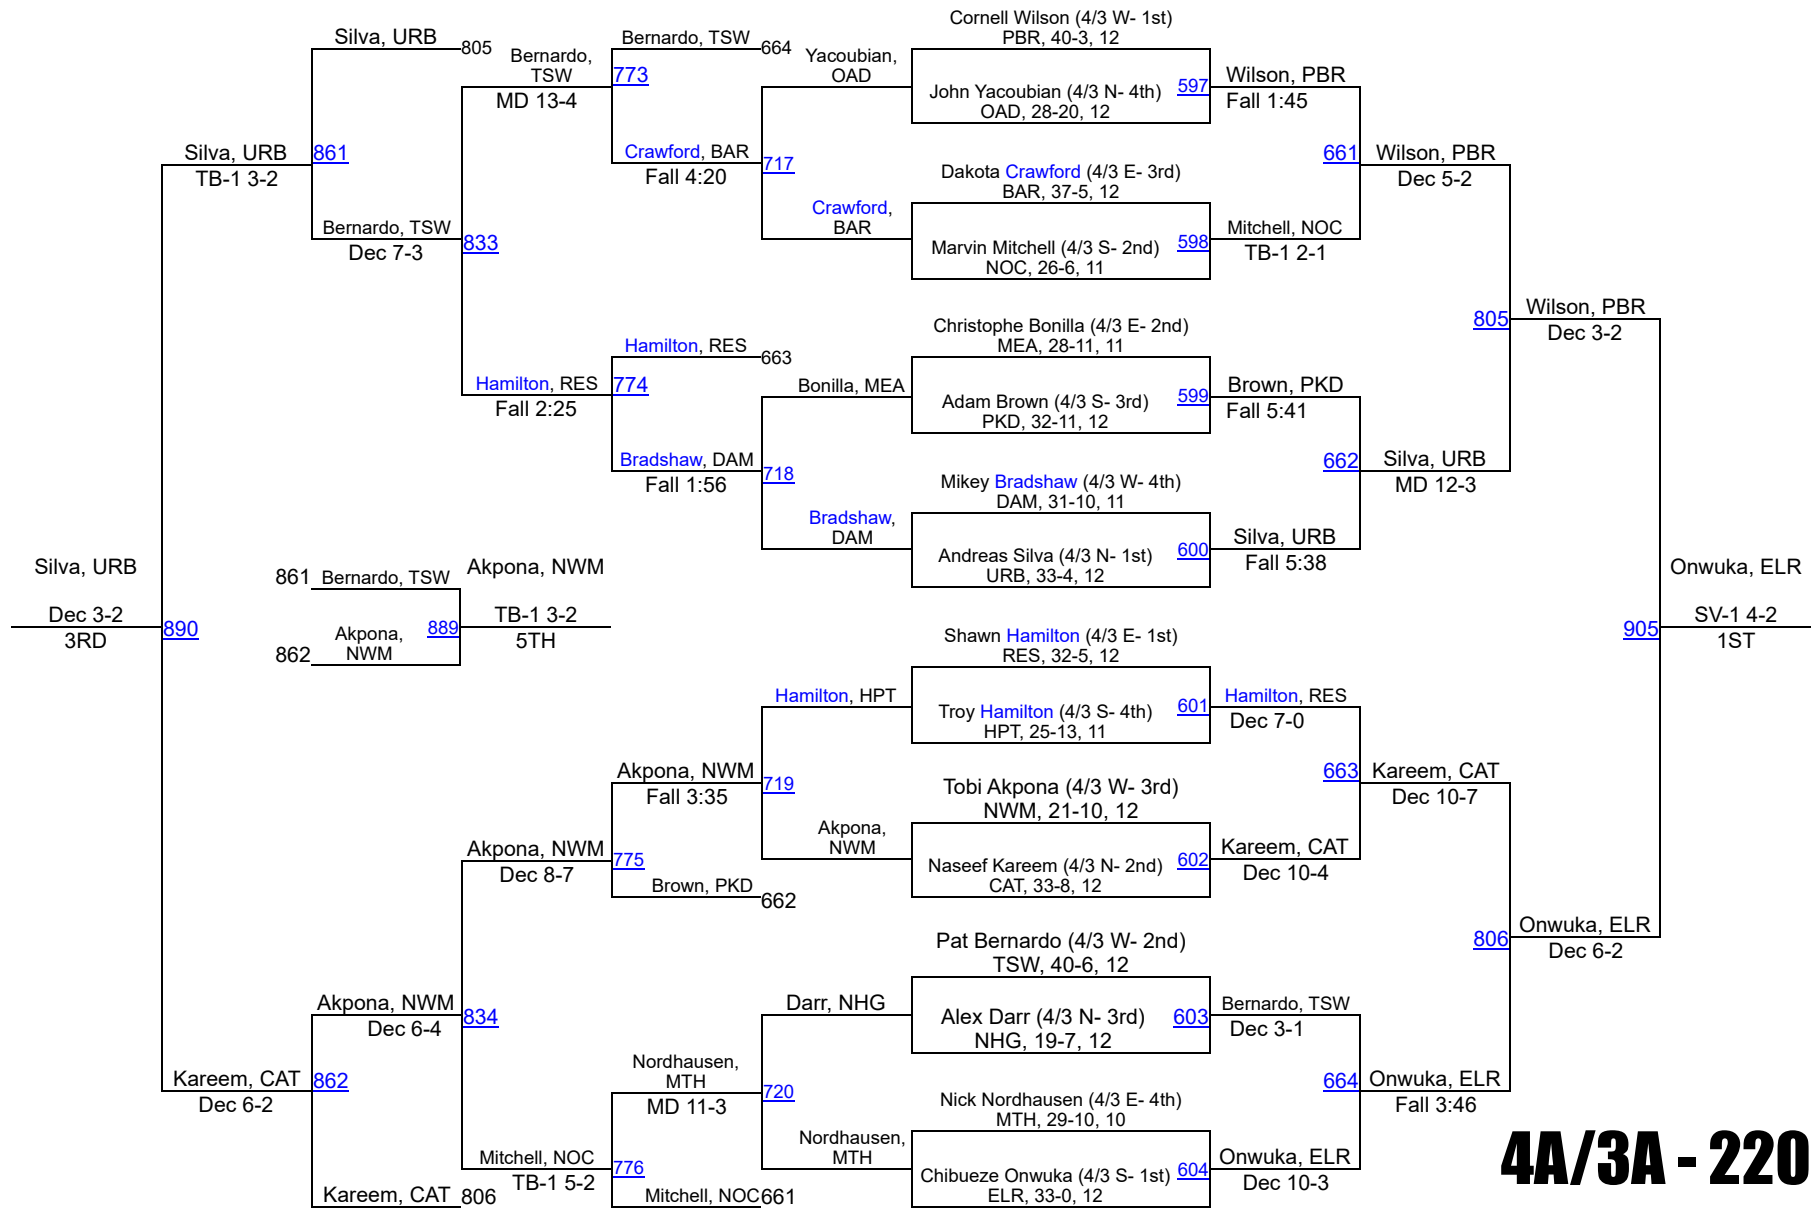

2016 MPSSAA State Championships