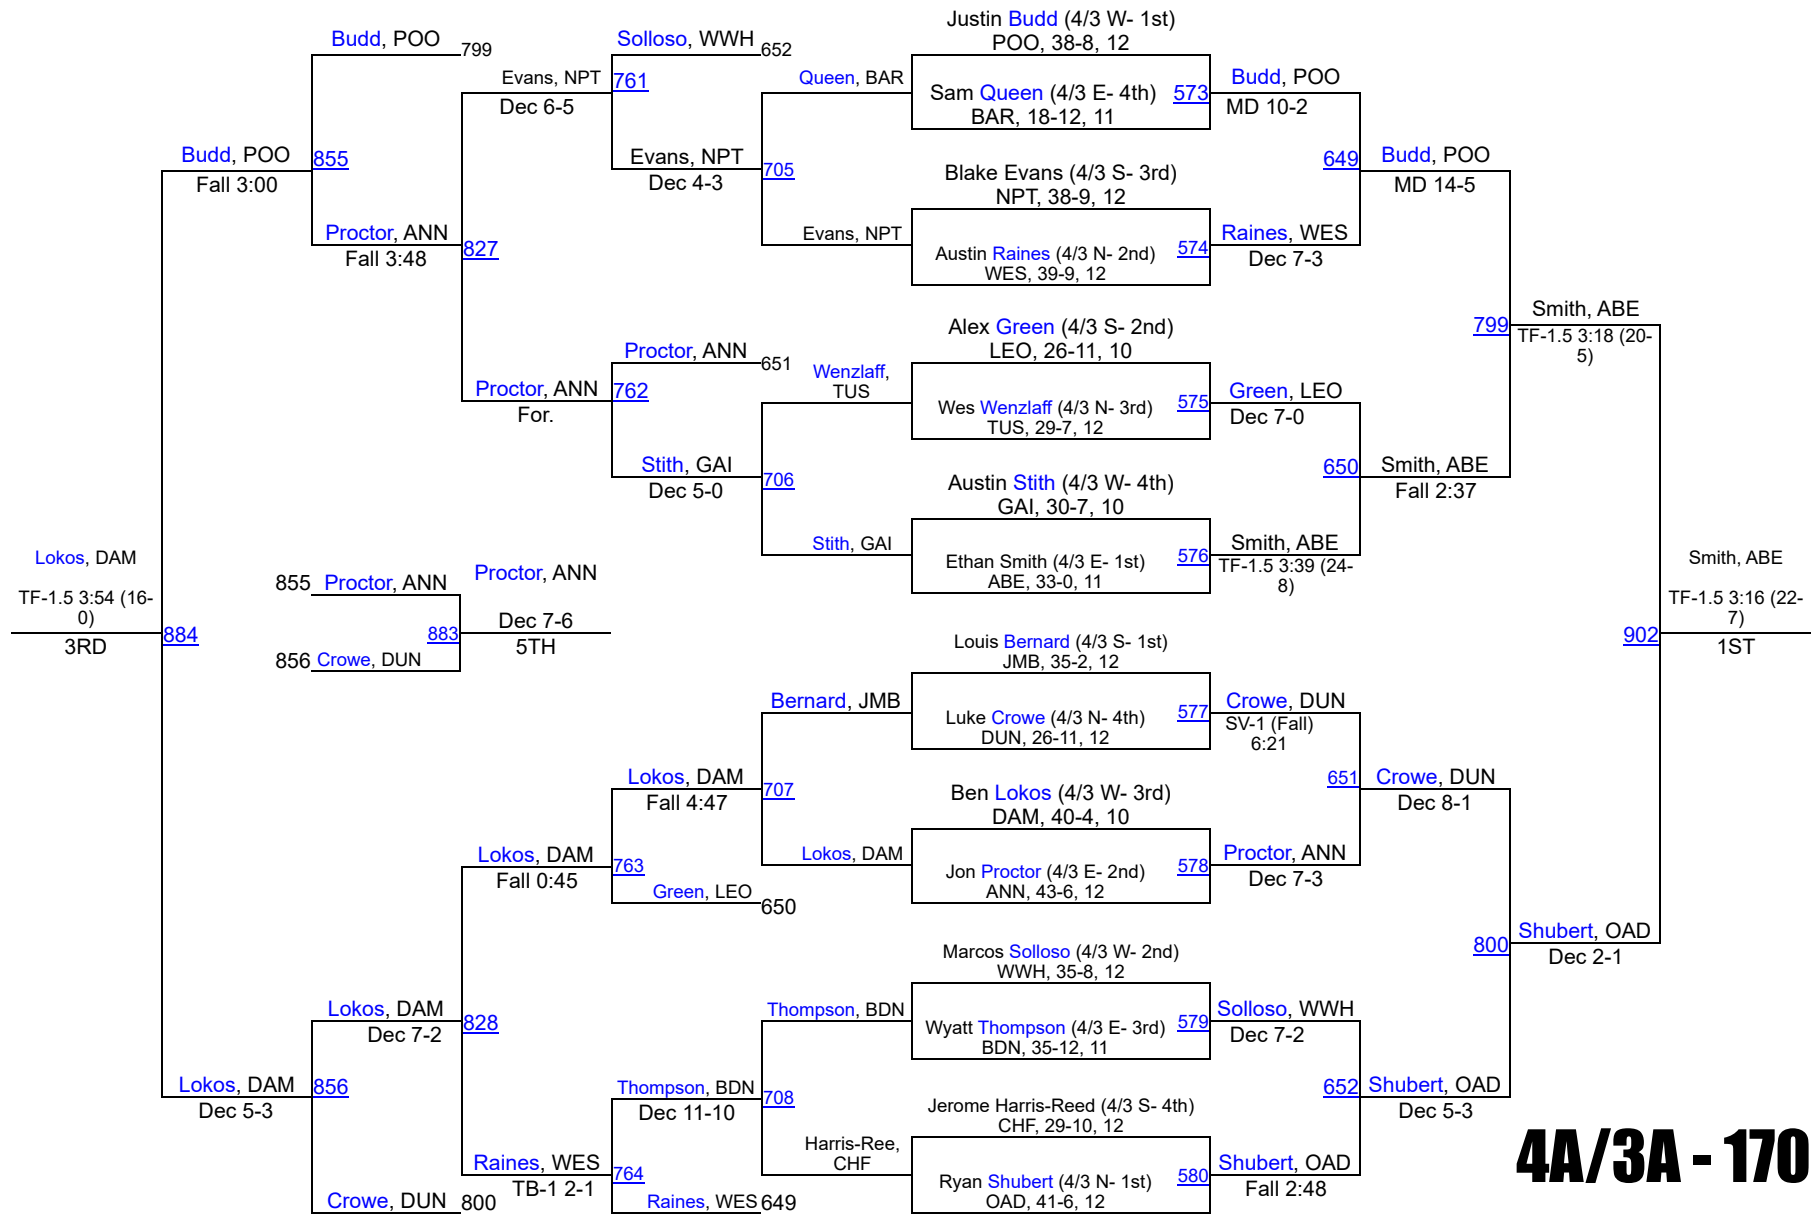

2016 MPSSAA State Championships

4A/3A - 170