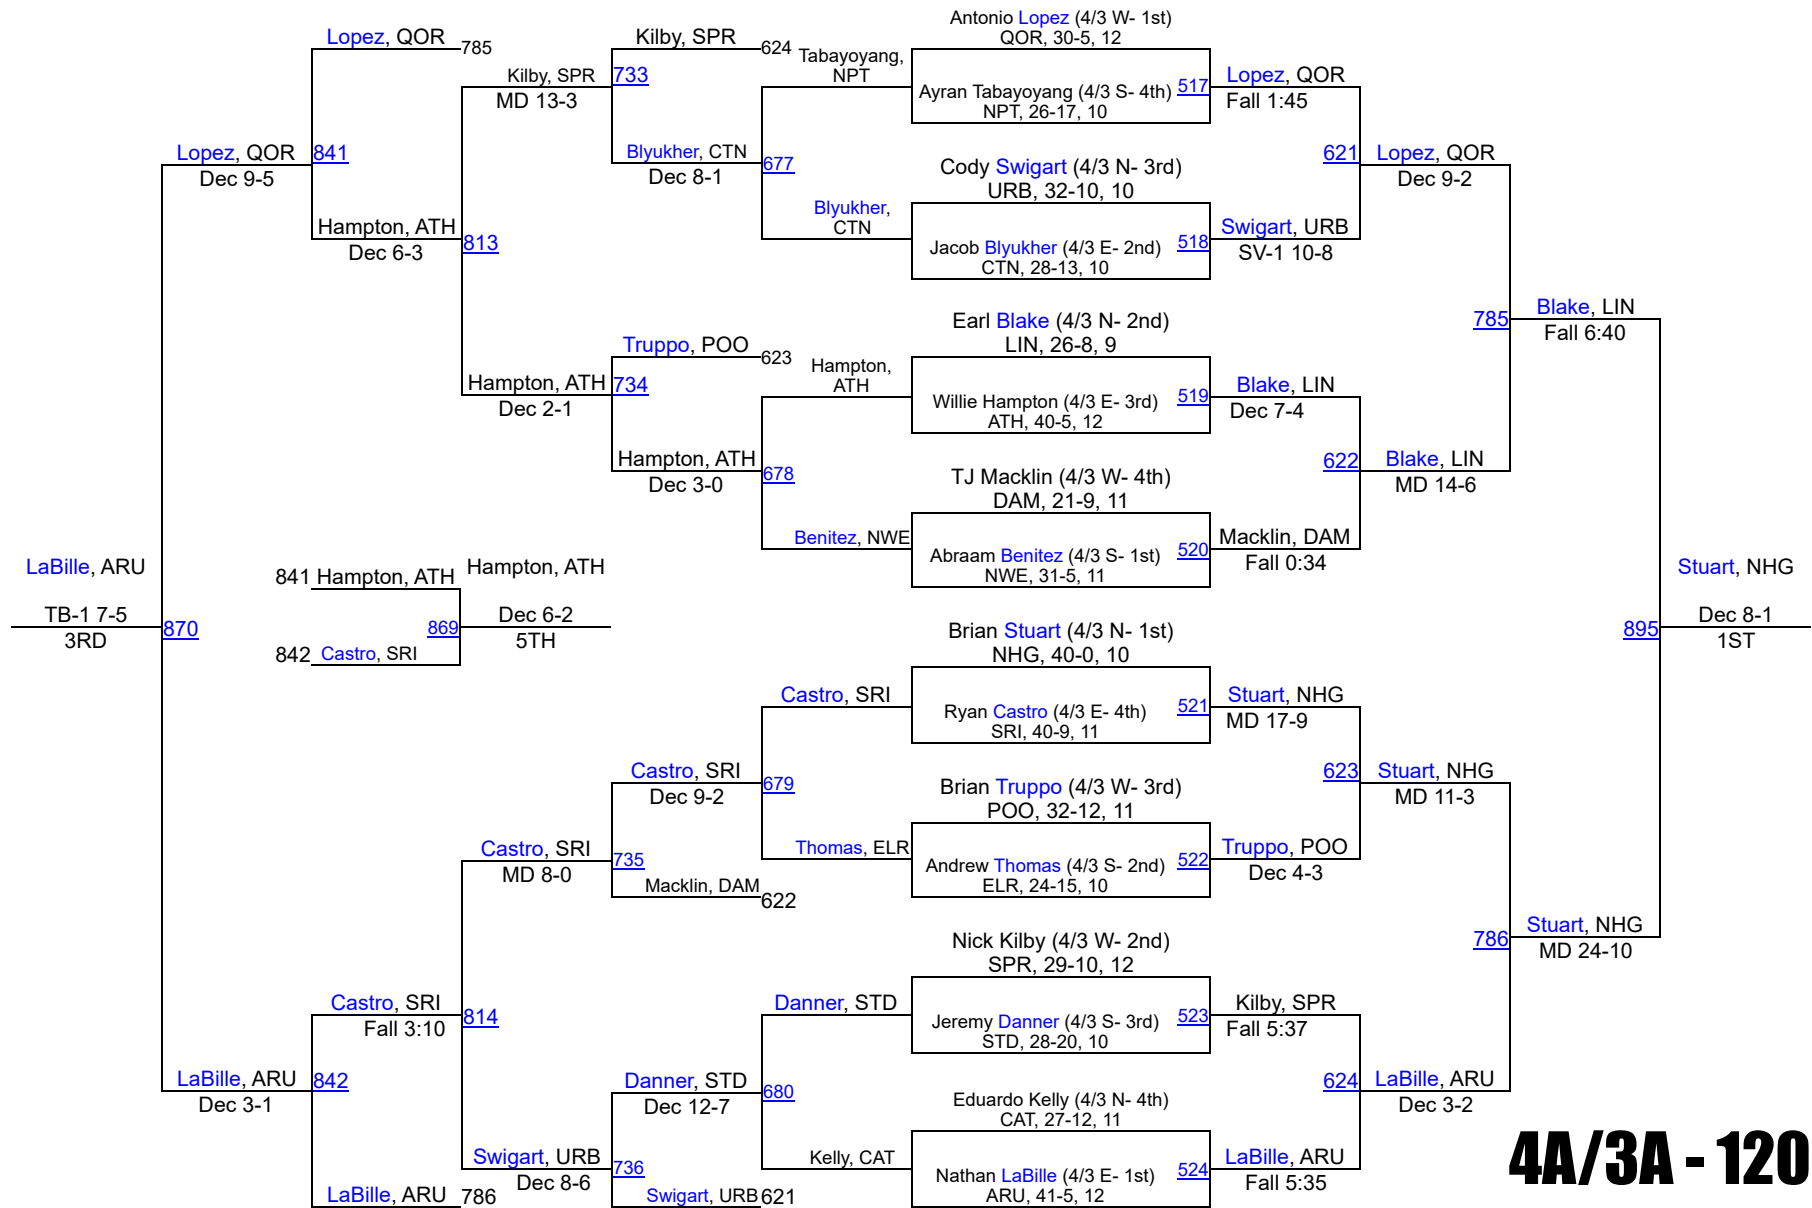

2016 MPSSAA State Championships

4A/3A - 120