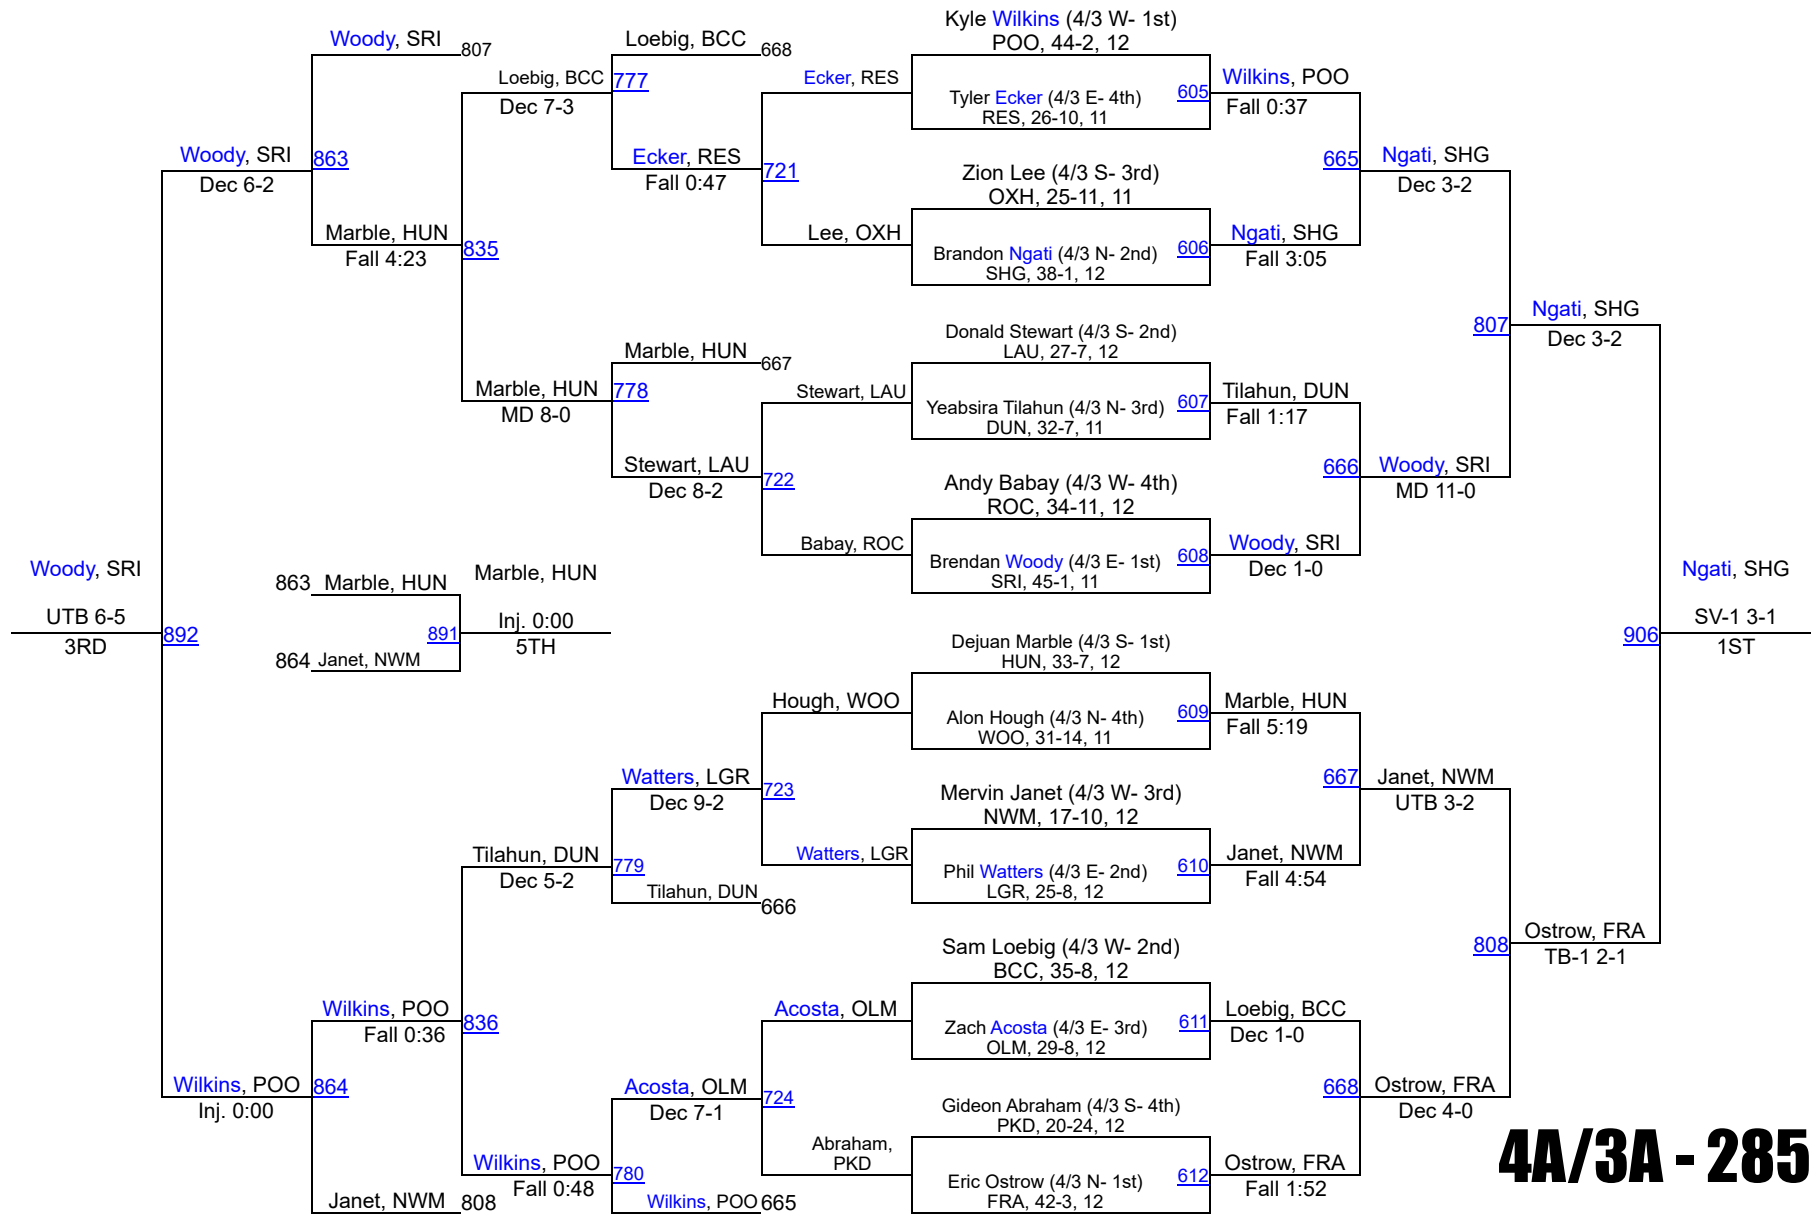

2016 MPSSAA State Championships

4A/3A - 170

2016 MPSSAA State Championships

2016 MPSSAA State Championships

2016 MPSSAA State Dual Championships Bracket

2016 MPSSAA State Dual Championships Bracket