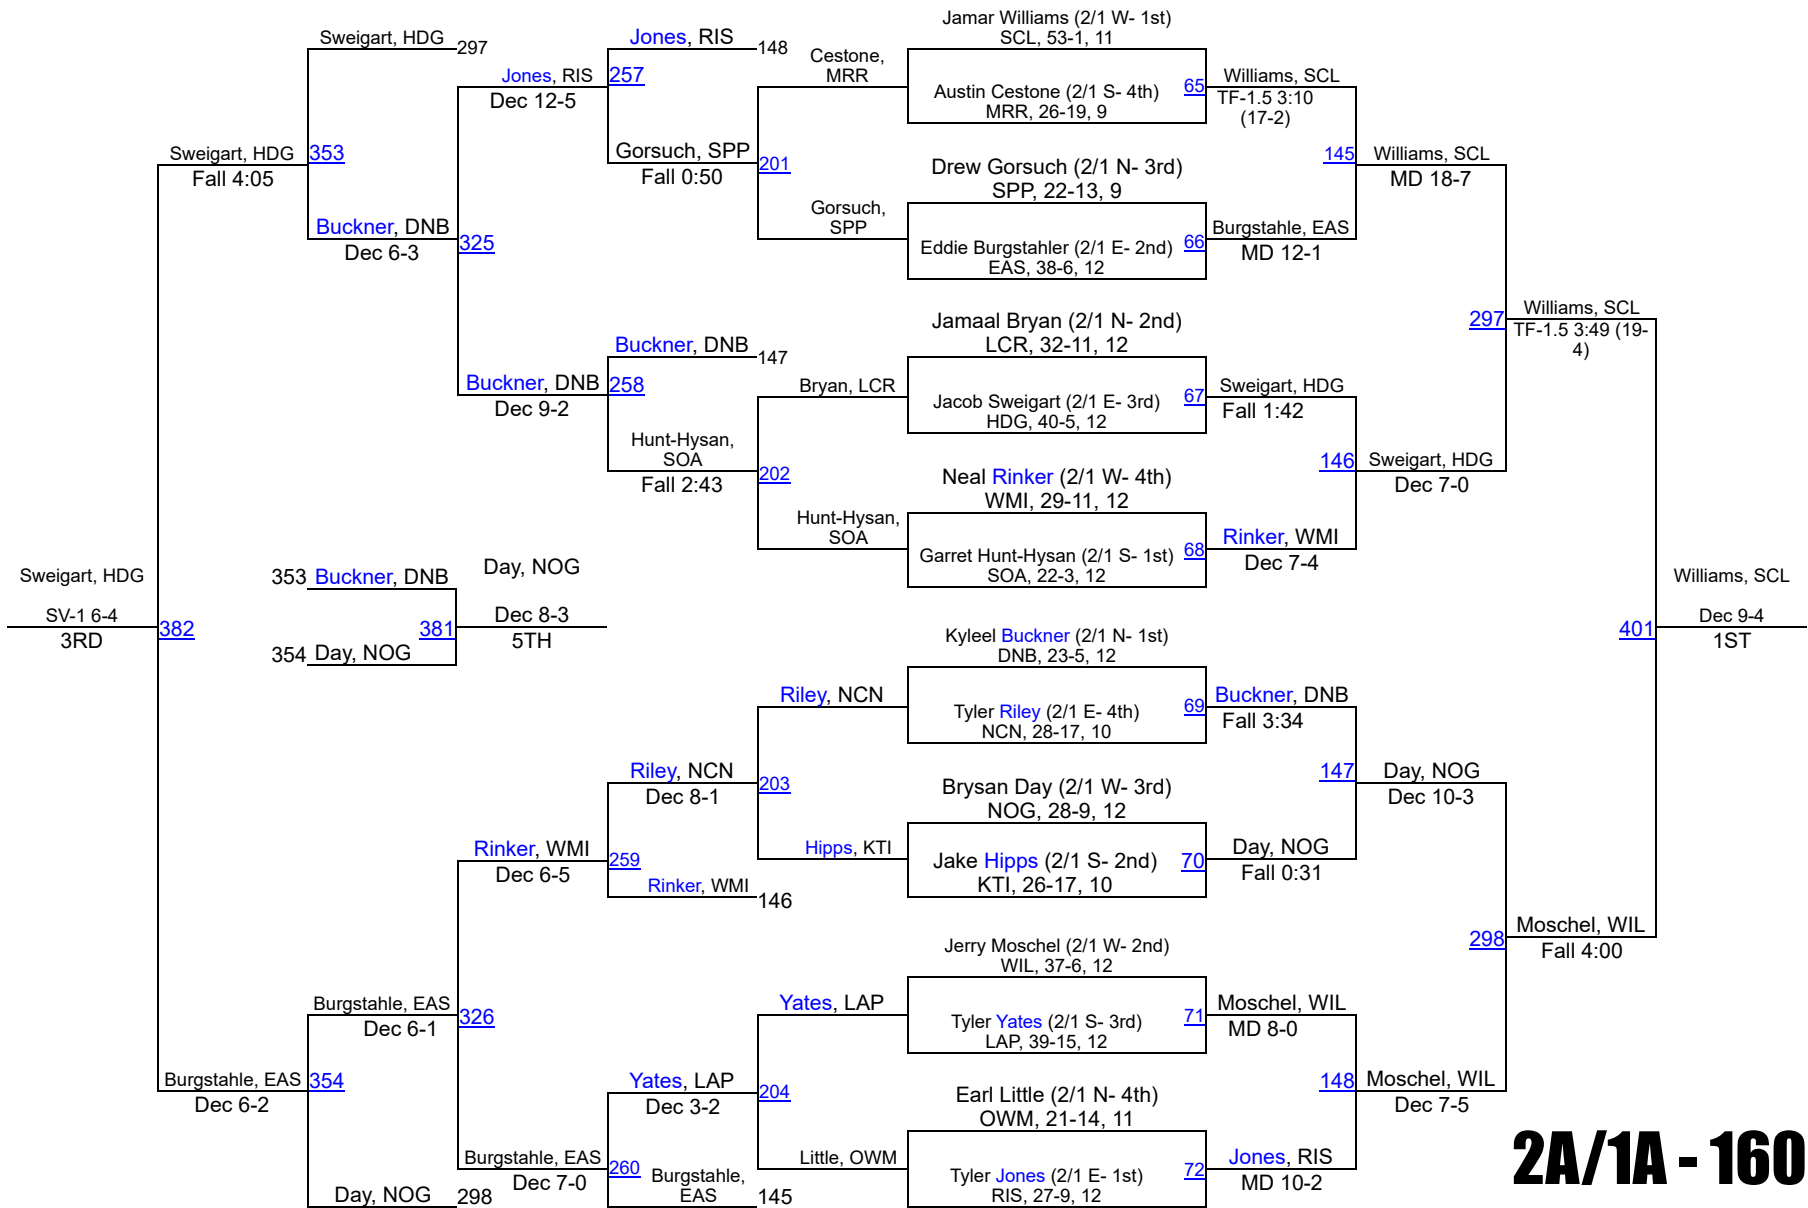

2016 MPSSAA State Championships