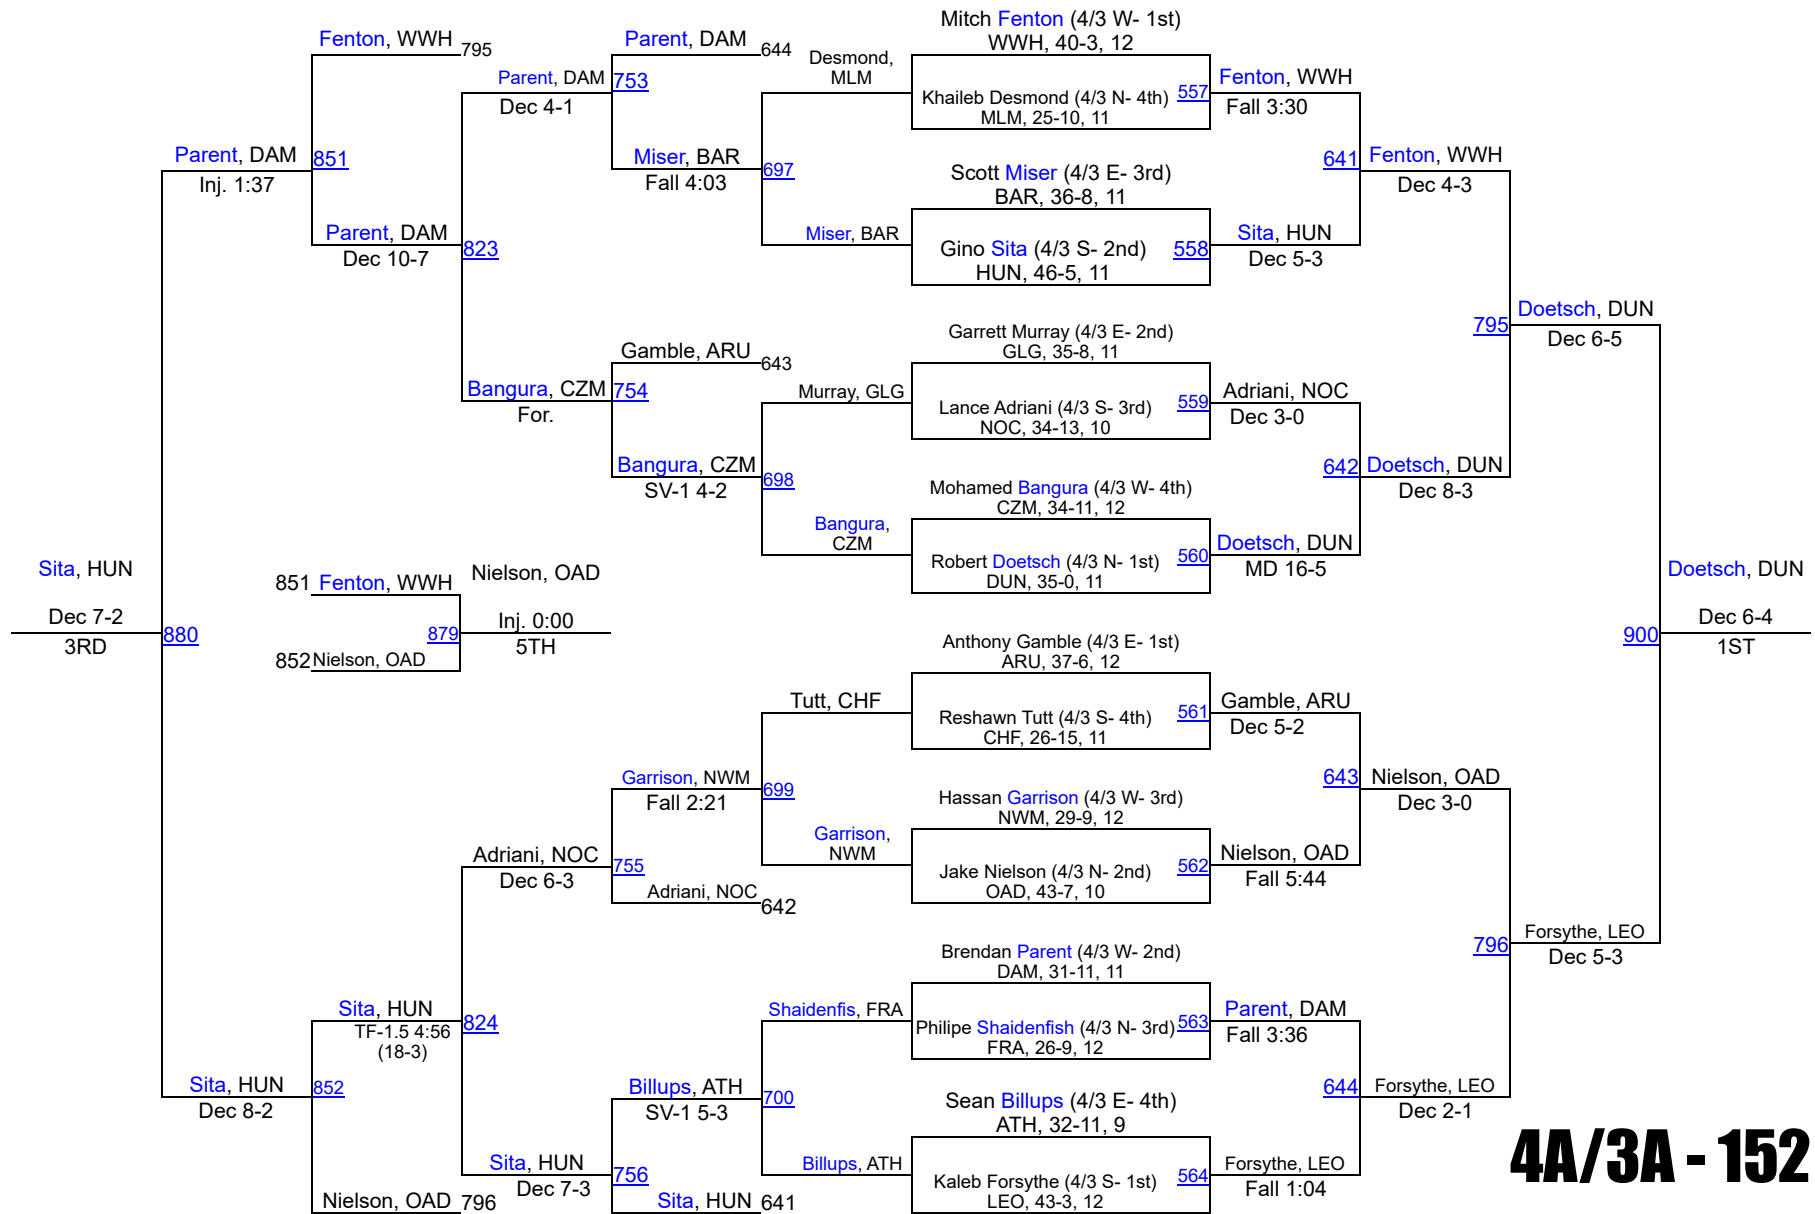

2A/1A - 285

2016 MPSSAA State Championships

4A/3A - 120

2016 MPSSAA State Championships

2016 MPSSAA State Championships

4A/3A - 138

2016 MPSSAA State Championships

4A/3A - 152