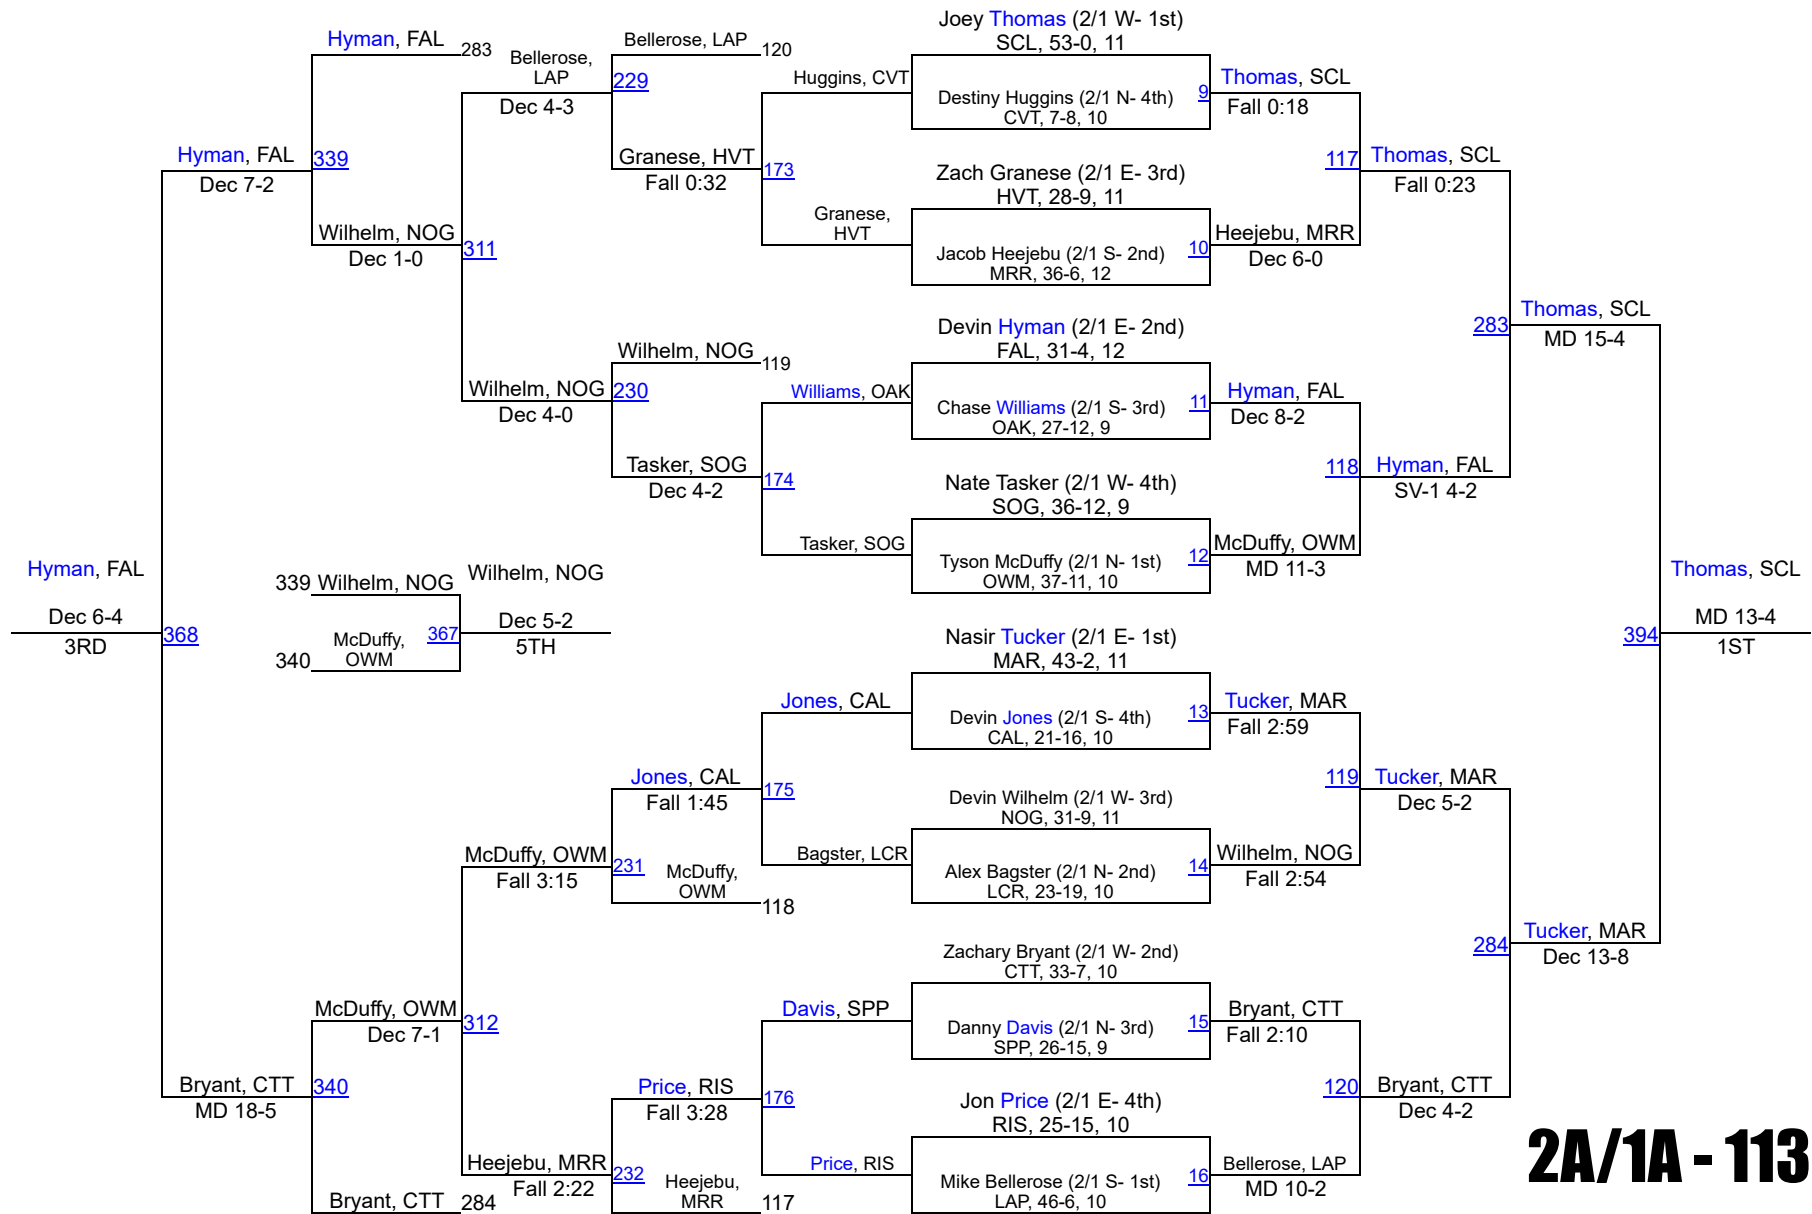

2016 MPSSAA State Championships