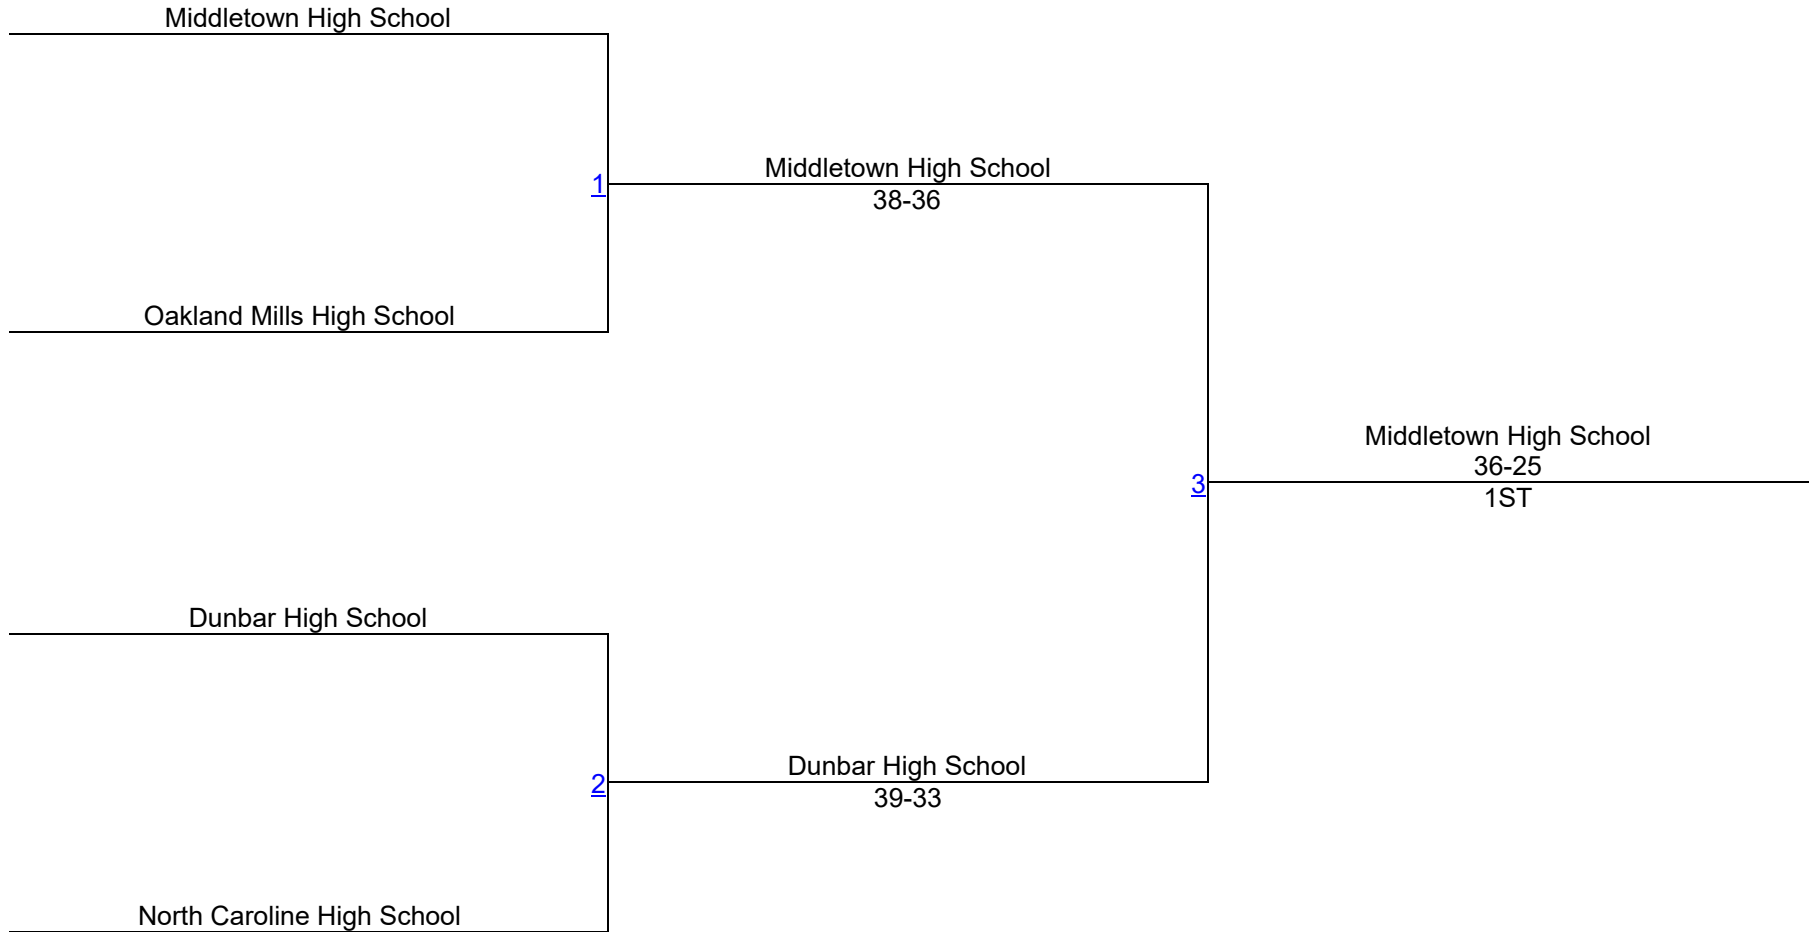

2016 MPSSAA State Championships

4A/3A - 170

2016 MPSSAA State Championships

2016 MPSSAA State Championships

2016 MPSSAA State Dual Championships Bracket

2016 MPSSAA State Dual Championships Bracket